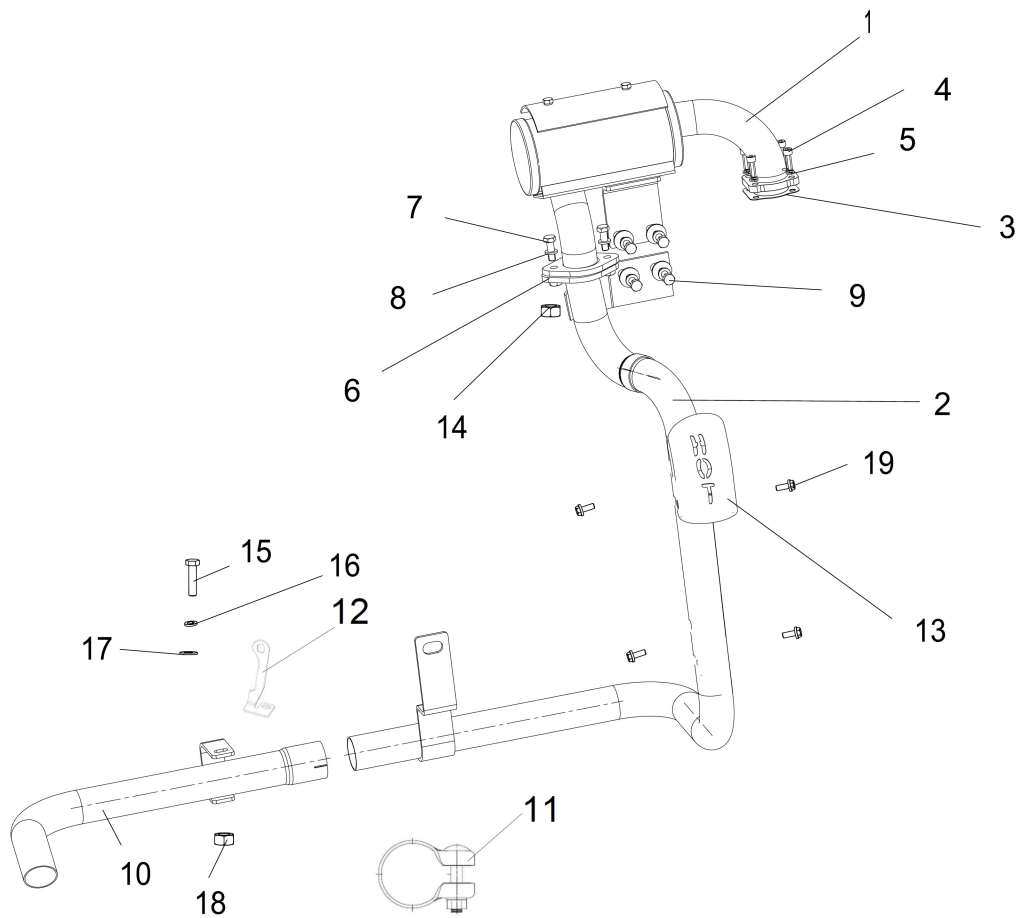

01121A-1/1

DOWNDRAFT MUFFLER

Sr.	Model	Item Code	Description	Qty	Int.	Remarks	Cut Off
1	SOLIS-50(SYNCHRO)	10045620AB	UNDERHOOD SILENCER	1			
2	SOLIS-50(SYNCHRO)	10046480AC	DOWN DRAFT PIPE ASSY	1			
3	SOLIS-50(SYNCHRO)	10029138AA	GASKET 3CYL TURBO (SK 05436)	1			
4	SOLIS-50(SYNCHRO)	20004904AA	SOCKET HEAD SCREW M8X1.25X25 SA2NS	4		INTERCHANGEABLE WITH 20004904AB (ROHS)	
5	SOLIS-50(SYNCHRO)	04030400008	SPRING WASHER B-8	8			
6	SOLIS-50(SYNCHRO)	10083044AA	HEAD GASKET FOR EXHAUST ELBOW 2-MTG.	1		INTERCHANGEABLE WITH 10086341AA (ROHS)	
7	SOLIS-50(SYNCHRO)	20003991AA	HEX BOLT M10*1.5*40 8-8 SA2JS	2		INTERCHANGEABLE WITH 20005544AA