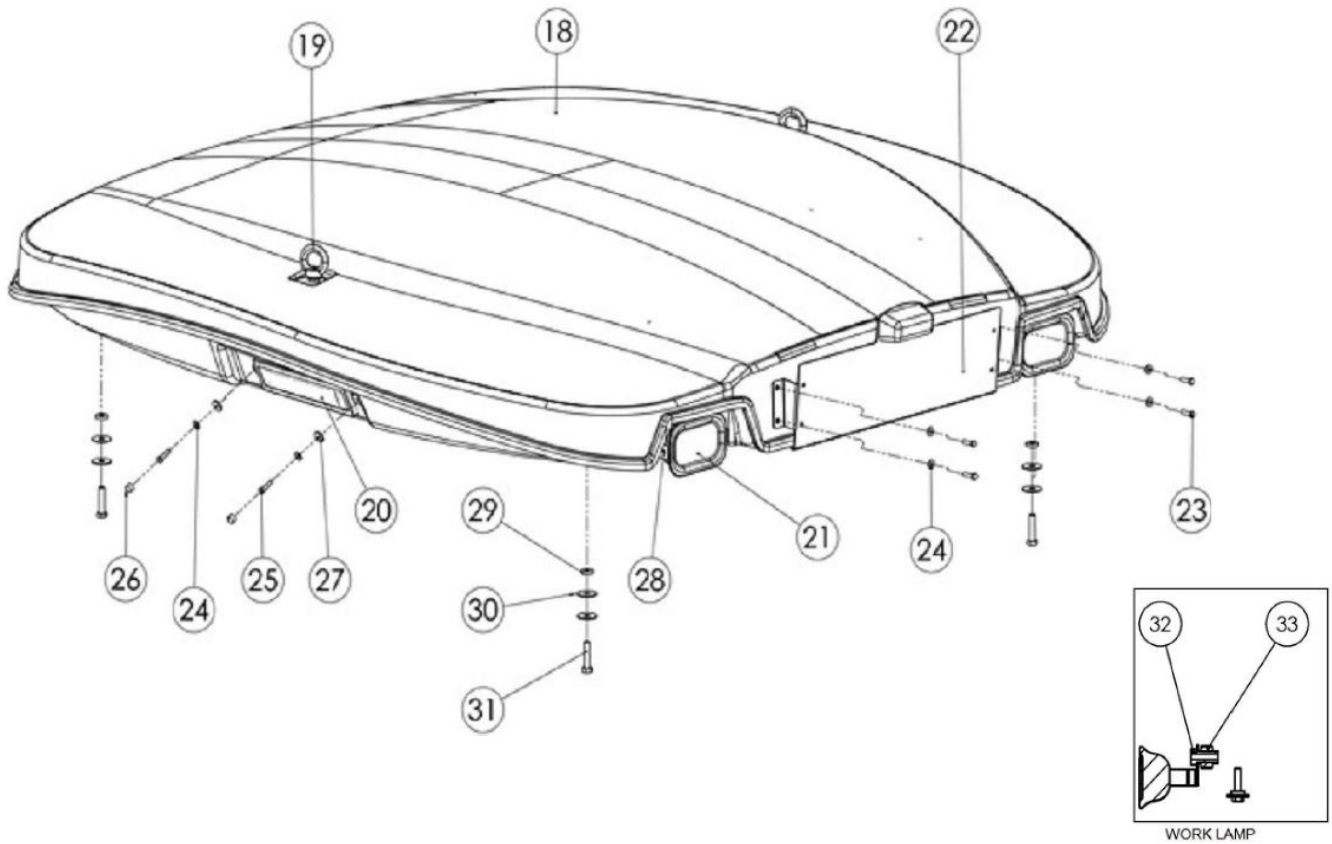

Sr.	Model	Item Code	Description	Qty	Int.	Remarks	Cut Off
23	ALL MODELS	20005569AA	HEX SCREW M6X1X20	4			
25	ALL MODELS	20005570AA	HEX SCREW M6X25	4			
33	ALL MODELS	10082799AC	HEX NUT M18X1.5-8.8 SA4GS	4			
18	ALL MODELS	10094998AC	CANOPY ASSY	1			
19	ALL MODELS	10085721AB	LIFTING EYE NUT M12	2			
20	ALL MODELS	300093422A	AIR FILTER ASSY.	2		USE APN 300150706A	
21	ALL MODELS	10010425AB	WORK LAMP	4			
22	ALL MODELS	10084253AA	REGISTRATION PLATE	1