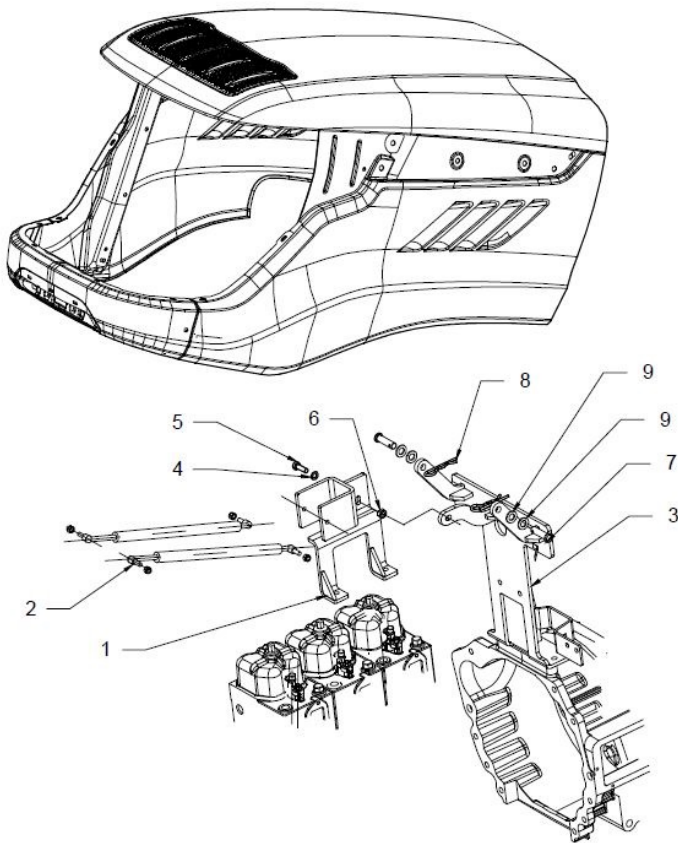

14120A-1/1

GAS SPRING

Sr.	Model	Item Code	Description	Qty	Int.	Remarks	Cut Off
9	ALL MODELS	20005036AB	M/C WASHER DIA 15*DIA 27*2.5	4			
6	ALL MODELS	20003357AF	HEX NUT M10 -8 SA4GS	1	YES	interchange with 20003357AB	FOR NON EU MODELS- JZNSS869101S M FOR EU MODELS- MEMRZGTNEJK H07194
1	ALL MODELS	300037108C	GAS SPRING MTG BKT ASSY	1			
2	ALL MODELS	300037101B	GAS SPRING 3CYL (CABIN)	2			
3	ALL MODELS	300033198C	BONNET MTG PLATE ASSY	1			
4	ALL MODELS	04030400010	SPRING WASHER B-10	1