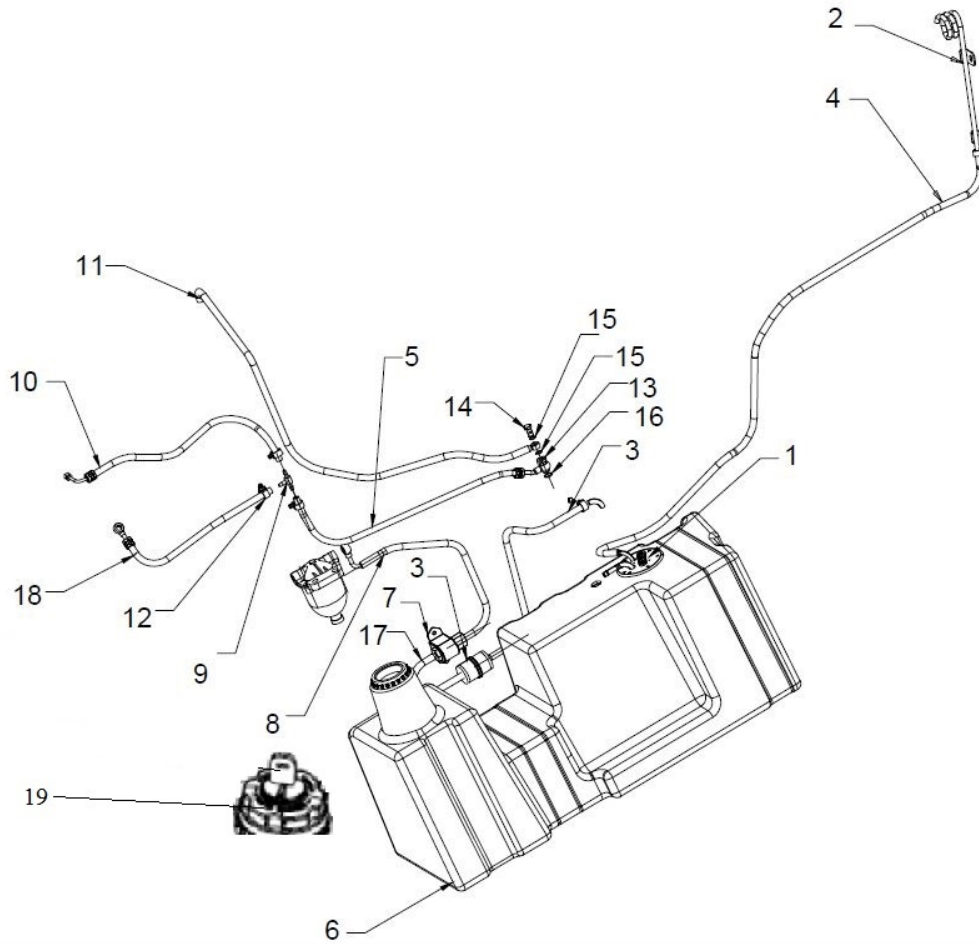

17130A-1/1

FUEL PIPES

Sr.	Model	Item Code	Description	Qty	Int.	Remarks	Cut Off
12	ALL MODEL	20004171AB	HOSE WORM CLAMP DIA IS:4762	9			
13	ALL MODEL	20005057AB	SPL BENJO BOLT M14*1.5*M10*1*26	1			
14	ALL MODEL	20005051AB	BENJO BOLT M10*1*19	1			
1	ALL MODEL	300003187B	FUEL TANK UNIT ASSY	1			
2	ALL MODEL	10085482AA	BREATHER PIPE FOR FUEL TANK	1		INTERCHANGEABLE WITH 10085482AB (ROHS)	
3	ALL MODEL	300032248B	FUEL PIPE (STAINER TO FEED PUMP)	1			
4	ALL MODEL	300031369A	BREATHER HOSE	1