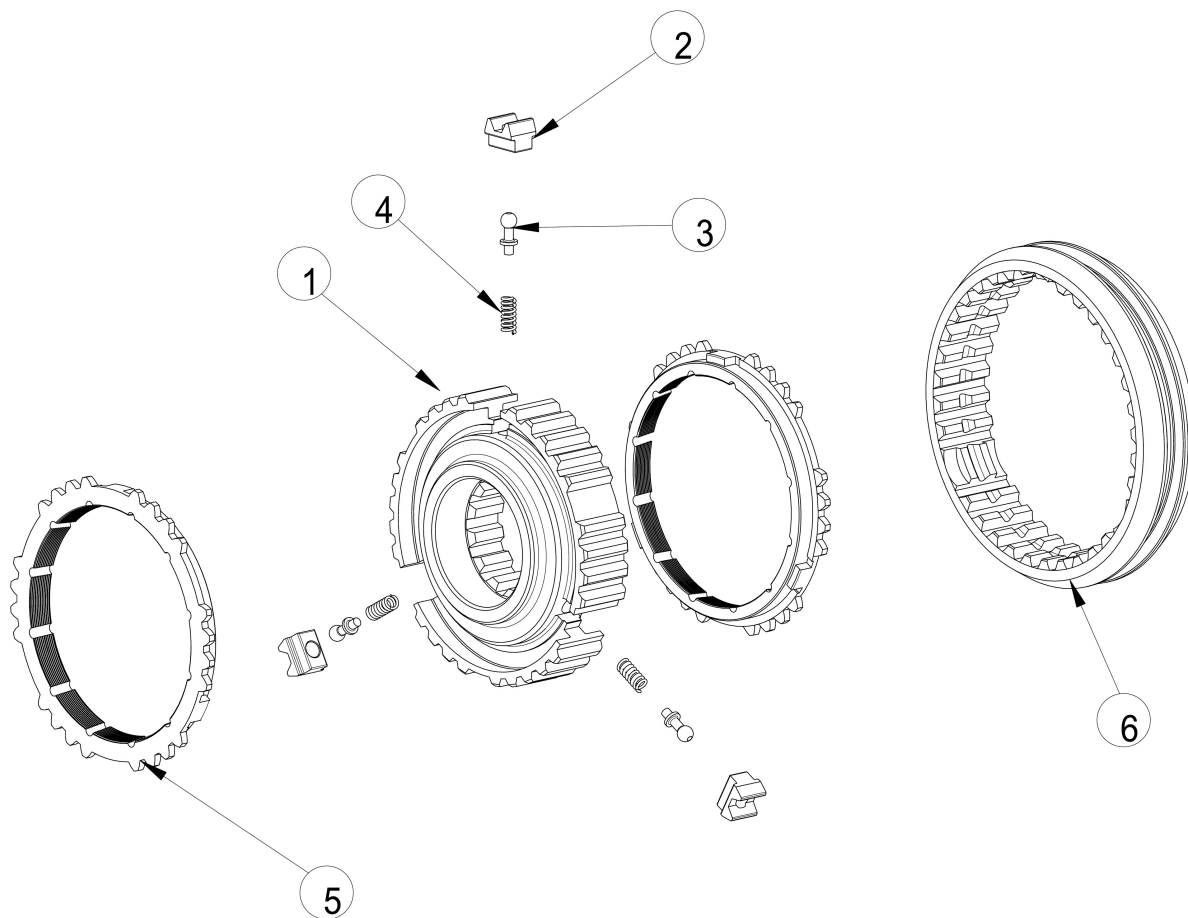

Sr.	Model	Item Code	Description	Qty	Int.	Remarks	Cut Off
8	ALL MODELS	20005328AA	NRB 28x33x14 (B80092TMS)	2			

05200A-1/1

SYNCHRO SUB ASSY.

Sr.	Model	Item Code	Description	Qty	Int.	Remarks	Cut Off
1	SOLIS-50(SYNCHRO)	10065068AE	SYNCHRO HUB 1ST & 2ND	1			
2	SOLIS-50(SYNCHRO)	10065078AF	STRUT (1/2/3/4/SHUTTLE)	3			
3	SOLIS-50(SYNCHRO)	10065079AG	BALL FOR SHUTTLE	3			
4	SOLIS-50(SYNCHRO)	10065422AA	SPRING FOR SYNCHRO HUB	3			
5	SOLIS-50(SYNCHRO)	10065067AC	SYNCHRO CONE (1ST/2ND/3RD/4TH)	2			
6	SOLIS-50(SYNCHRO)	10065080AC	SLEEVE FOR SYNCHRO HUB	1			
6	SOLIS-50(SYNCHRO)	10065080AE	SLEEVE FOR HUB(1ST/2ND/3RD/4TH SHUTTLE)	1	YES		MEMSZGFNEML H09854