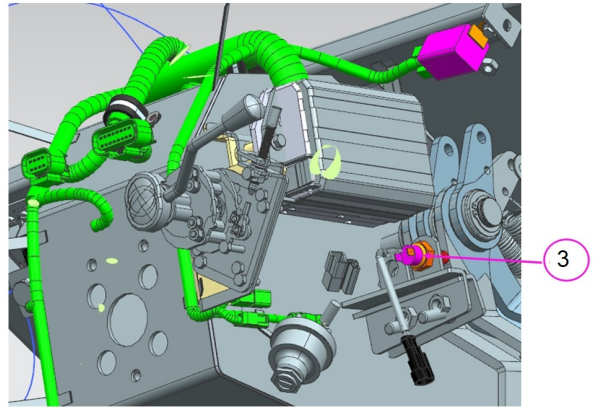

3

1

3

2

Sr.	Model	Item Code	Description	Qty	Int.	Remarks	Cut Off
1	ALL MODELS	10067841AB	COT TUBE (FRONT LIGHT HARNESS COVERING)	2			
2	ALL MODELS	10010866AB	CABIN ROOF LIGHT	1			
3	ALL MODELS	10053758AA	CLUTCH SAFETY SWITCH	4