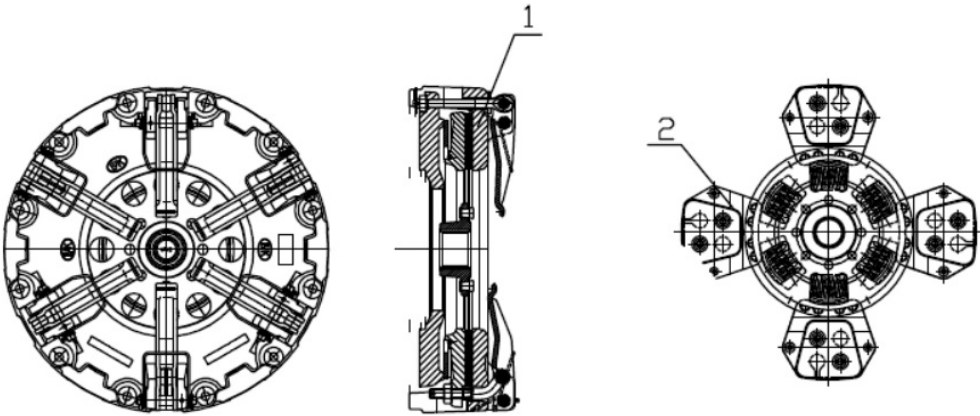

04120A-1/1

CLUTCH

Sr.	Model	Item Code	Description	Qty	Int.	Remarks	Cut Off
1	ALL MODELS	10004686AD	CLUTCH WITH PTO DISC ASSY.	1			
2	ALL MODELS	10028676AD	CLUTCH PLATE ASSY.	1