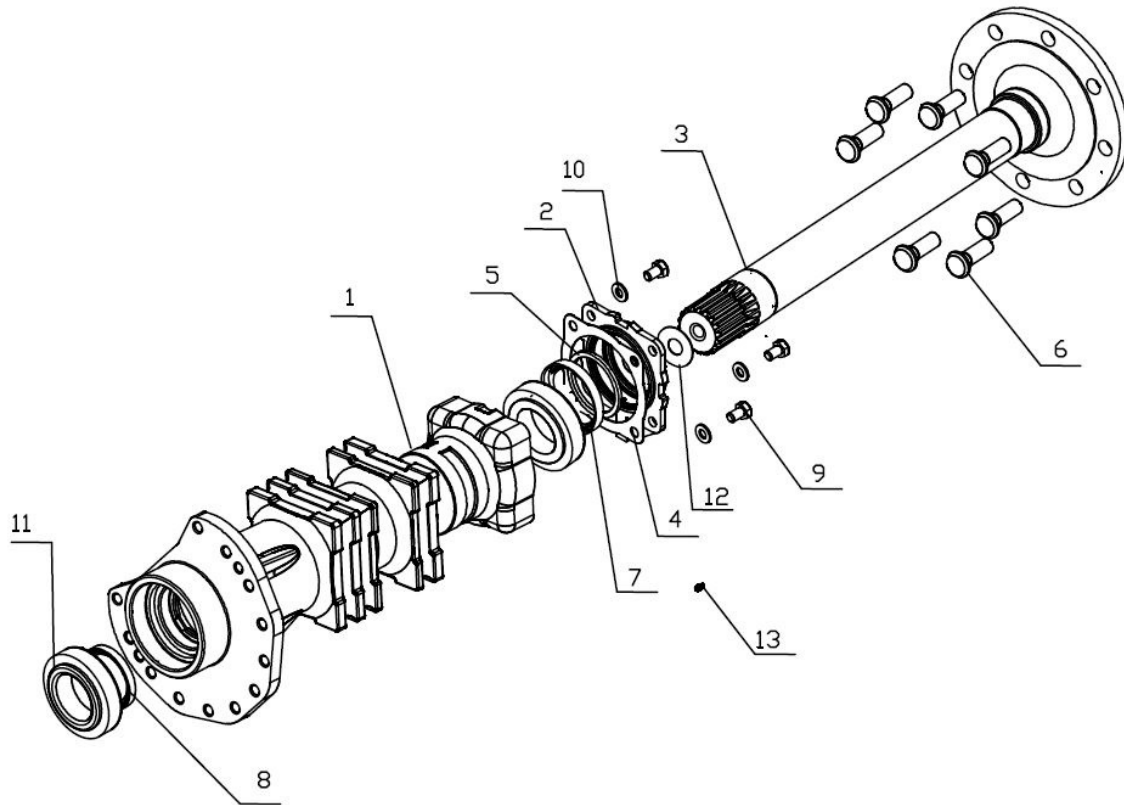

08110A-1/1

TRUMPET HOUSING

Sr.	Model	Item Code	Description	Qty	Int.	Remarks	Cut Off
11	ALL CABIN MODELS	20005103AA	TAPPER ROLLER BEARING 3982 / 3920	4			
4	SOLIS-50(SYNCHRO)	10001142AA	GASKET FOR TRUMPET COVER	2		INTERCHANGEABLE WITH 10014864AA (ROHS)	
5	SOLIS-50(SYNCHRO)	10007595AA	FELT RING	2		INTERCHANGEABLE WITH 10007595AB (ROHS)	
6	SOLIS-50(SYNCHRO)	10007302AD	WHEEL BOLT REAR	16		INTERCHANGEABLE WITH 10036546AB (ROHS)	
7	SOLIS-50(SYNCHRO)	20002815AA	OIL SEAL 4D(095075)	2