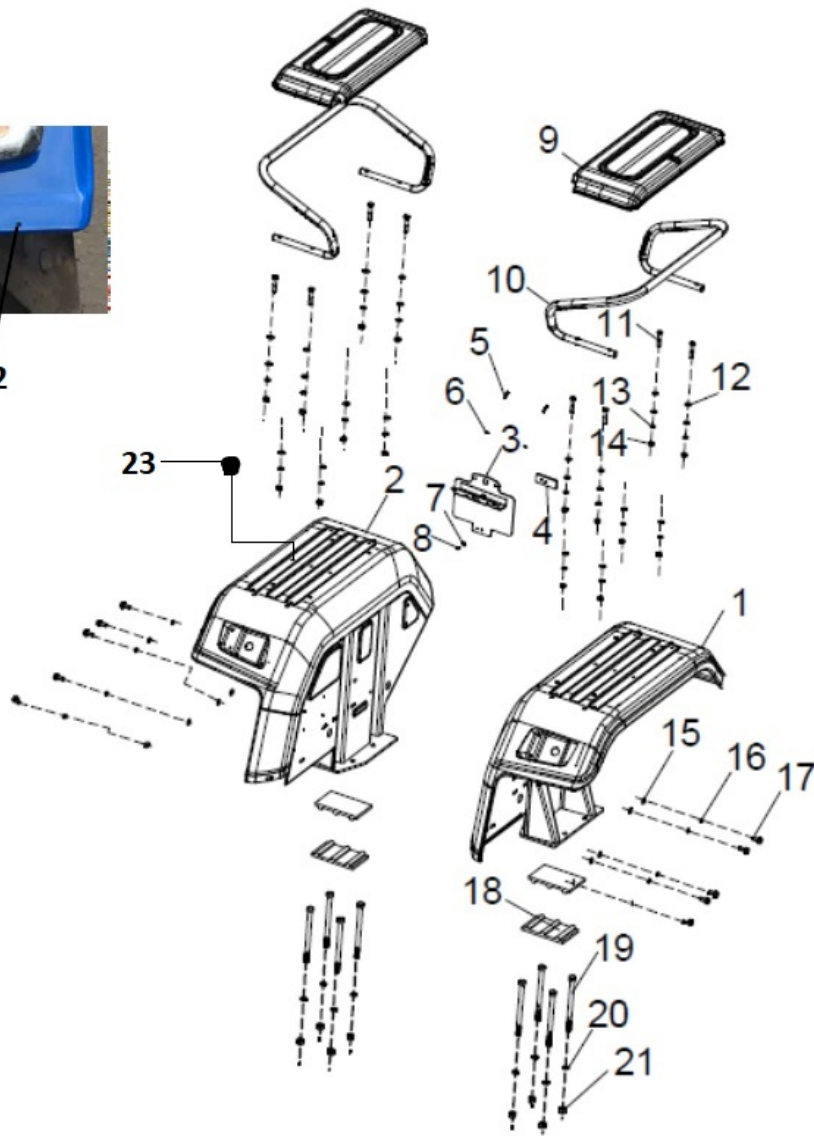

12120A-1/1

FENDERS NON ROPS

22

Sr.	Model	Item Code	Description	Qty	Int.	Remarks	Cut Off
5	ALL MODELS	20005569AA	HEX SCREW M6X1X20	2			
7	ALL MODELS	300032712A	WASHER	1			
8	ALL MODELS	300028453A	HEX NUT M5-8 SA2JS	1			
14	ALL MODELS	20003357AF	HEX NUT M10 -8 SA4GS	16			
18	ALL MODELS	10004252AB	RUBBER FLAP	4			
1	ALL MODELS	300025315B	3 CYL FENDER ASSY NON ROPS LH BLUE PAINT	1			
1	ALL MODELS	300025211B	3 CYL FENDER ASSY NON ROPS LH W/O PAINT	1			
2	ALL MODELS	10045705AF	3 CYL FENDER ASSY NON ROPS RH BLUE PAINT	1