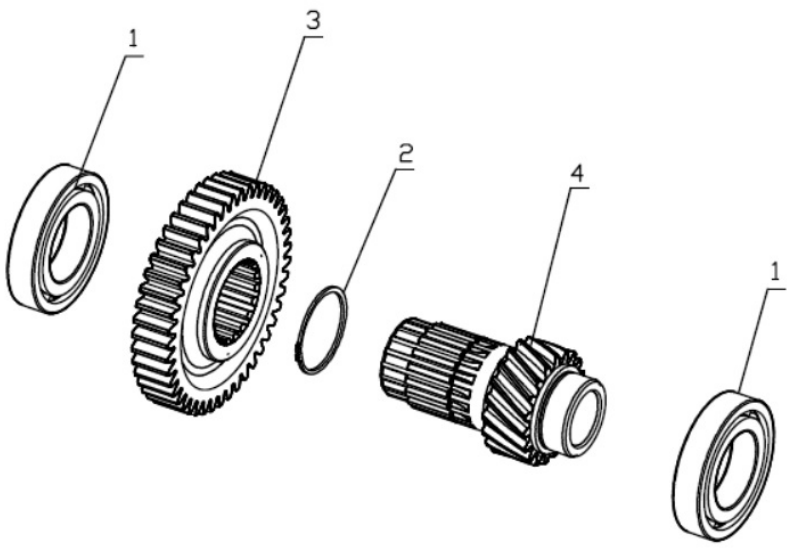

05150A-1/1

HI LOW LAY SHAFT

Sr.	Model	Item Code	Description	Qty	Int.	Remarks	Cut Off
3	SOLIS-50(SYNCHRO)	10026117AA	GEAR Z-46	1			
4	SOLIS-50(SYNCHRO) 2WD	10028314AB	HI-LOW LAY SHAFT ASSY	1		INTERCHANGEABLE WITH 300102665A (ROHS)	
1	ALL MODELS	04000155100	BALL BEARING 6211	2		INTERCHANGEABLE WITH 20005053AA (ROHS)	
2	ALL MODELS	04020200060	EXTERNAL CIRCLIP A - 60	1			
3	ALL MODELS	10022347AA	GEAR Z-45	1			
4	ALL MODELS	10008743AC	HI-LOW LAY SHAFT	1