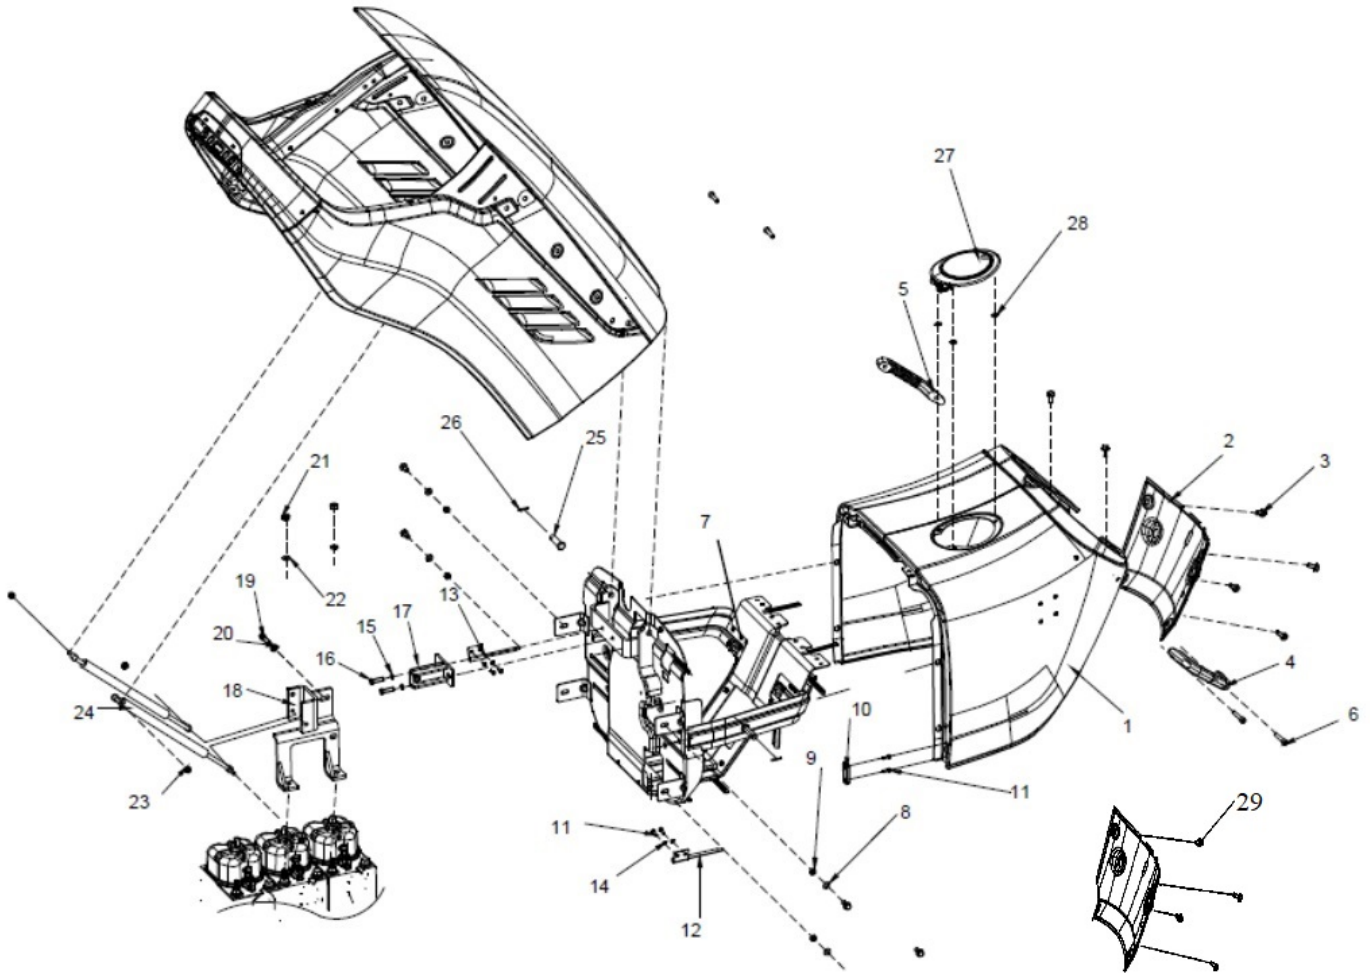

14110A-1/1

DASHBOARD ASSY

Sr.	Model	Item Code	Description	Qty	Int.	Remarks	Cut Off
6	ALL MODELS	200000589A	SOCKET HEAD CAP SCREW M8X40 SA4GS	4			
9	ALL MODELS	200000391A	HEX NUT M18X1.25 -8 SA4NS	4			
11	ALL MODELS	20005589AA	HEX HEAD SCREW M5X16_8.8 SA4GS	8			
12	ALL MODELS	300005679A	ASSY BONNET GUIDE PIN RH	1			
19	ALL MODELS	20005555AA	HEX HEAD SCREW M10X1.25X30 -8.8 SA4GS	1			
23	ALL MODELS	20004917AB	HEX NYLOC NUT M8*1.25 8	4			
28	ALL MODELS	300003840A	RETAINING WASHER DIA 6	3			
1	SOLIS-50(SYNCHRO)	10045790AK	DASHBOARD ASSY RX FACELIFT BLUE	1