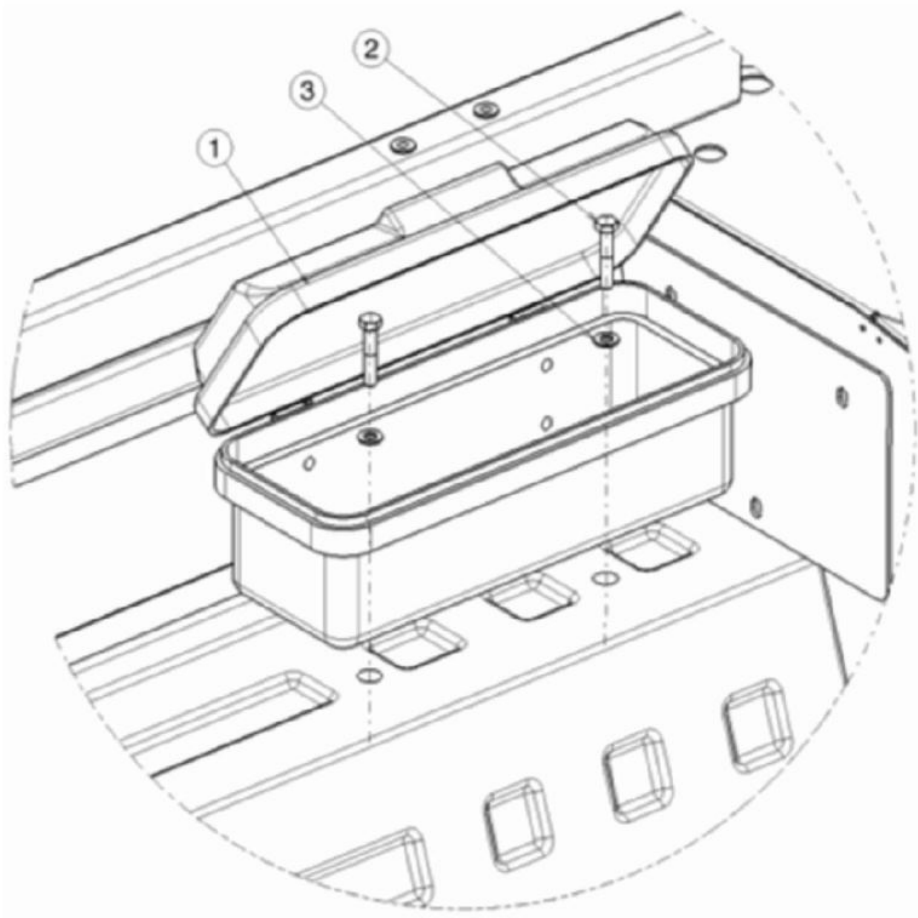

## TOOL BOX ASSY

Sr.	Model	Item Code	Description	Qty	Int.	Remarks	Cut Off
1	ALL MODELS	10028884AB	TOOL BOX ASSY.(PLASTIC)	1			
2	ALL MODELS	20005568AA	HEX SCREW M6X30 SA4GS	2			
1	ALL MODELS	10028884AA	TOOL BOX ASSY.(PLASTIC)	1		INTERCHANGEABLE WITH 10028884AB (ROHS)	
2	ALL MODELS	04040106030	HEX SCREW M6*30	2		INTERCHANGEABLE WITH 20005568AA (ROHS)	
3	ALL MODELS	04030600006	PLAIN WASHER DIA 6.4 *DIA 18 *1.5	2			