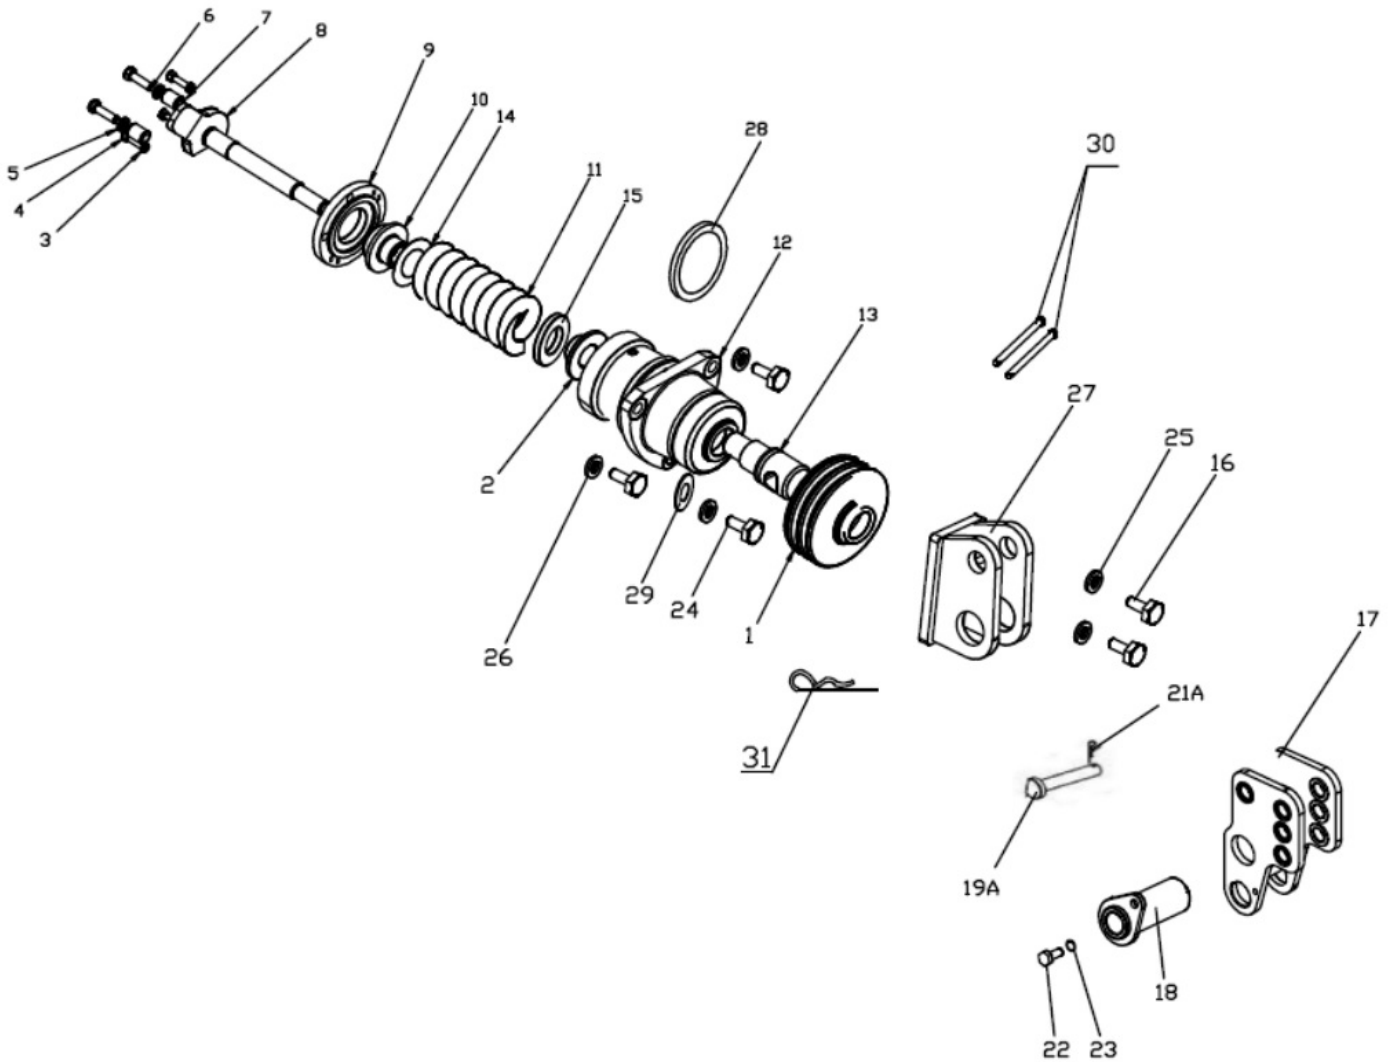

10200A-1/1

SENSOR ASSY.

Sr.	Model	Item Code	Description	Qty	Int.	Remarks	Cut Off
1	ALL MODELS	10006223AB	BOOT RUBBER	1			
2	ALL MODELS	300090518A	SENSOR WASHER	1			
18	ALL MODELS	10039230AA	PIN ASSY HOLLOW	1			
19A	ALL MODELS	10086416AB	PIN ROCKER	1			
30	ALL MODELS	10086497AB	ROCKER LINK PIN	2			
17	SOLIS-50(SYNCHRO)	10011110AB	ROCKER LINK ASSY.	1			
24	SOLIS-50(SYNCHRO)	20005338AA	HEX SCREW M12X1.75X35-10.9 SA3NS	3			
27	SOLIS-50(SYNCHRO)	10006990AE	ROCKER BASE	1			
1	ALL MODELS	10006223AA	BOOT RUBBER(SENSOR)	1		INTERCHANGE ABLE WITH 10006223AB