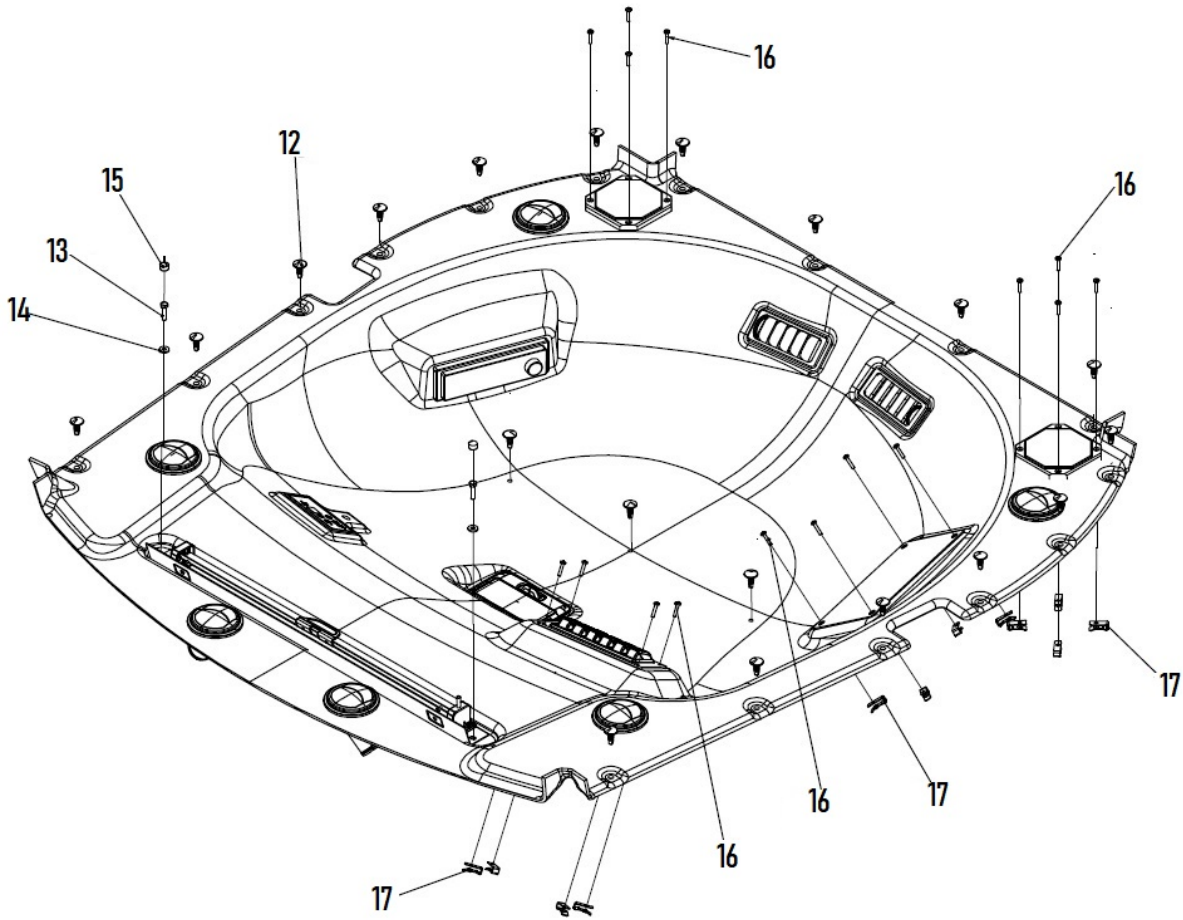

## CANOPY AND HEADLINER ASSY.

Sr.	Model	Item Code	Description	Qty	Int.	Remarks	Cut Off
12	ALL MODELS	10086076AA	PUSH PIN	19			
13	ALL MODELS	10085712AA	CROSS RECESSED CHEESE HEAD SCREW M6x16	2			
14	ALL MODELS	04030600006	PLAIN WASHER DIA 6.4 *DIA 18 *1.5	2			
15	ALL MODELS	10085706AA	NUT CAP M6	2			
16	ALL MODELS	10085718AA	CROSS RECESSED PAN HEAD TAPPING SCREW M4.8x25	16			
17	ALL MODELS	10085719AA	SADDLE CLIP M4	16			