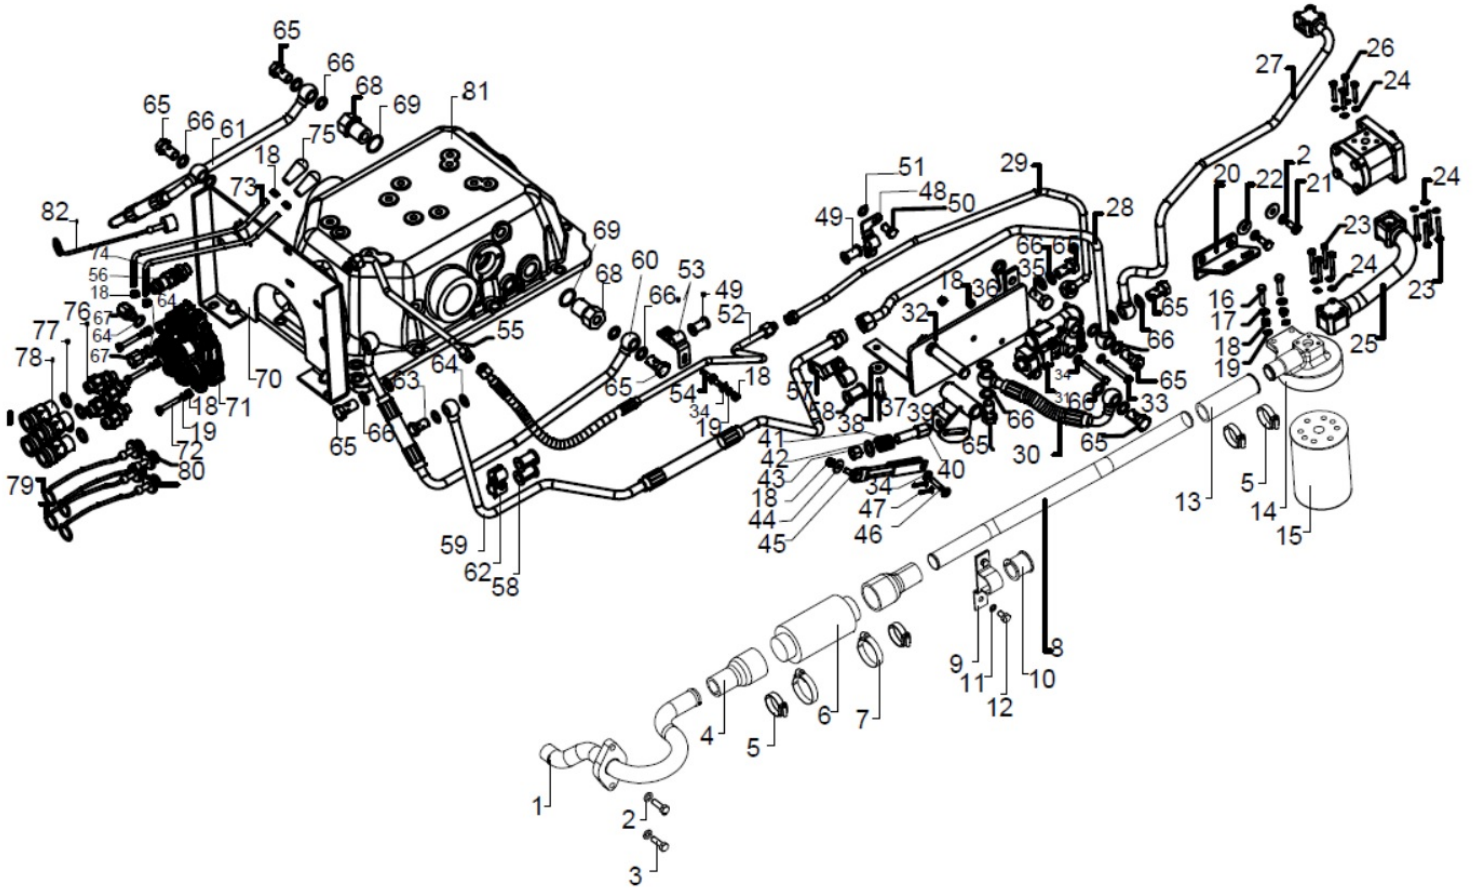

10120A-1/3

HYDRAULIC PIPES HTB

Sr.	Model	Item Code	Description	Qty	Int.	Remarks	Cut Off
13	ALL MODELS	10004680AC	HOSE PIPE (SUCTION SIDE)	1			
26	ALL MODELS	300028444A	HEX BOLT M6*40 SA4GS	4			
39	ALL MODELS	300026066B	LEVER ASSY FOR HTB VALVE ACTUATION	1			
40	ALL MODELS	300011253B	ACTUATOR PIN HTB	1			
43	ALL MODELS	20003372AE	HEX LOCK NUT M16X2 SA4GS	1			
44	ALL MODELS	200000285B	PLAIN WASHER A 8.4	1			
47	ALL MODELS	20005528AA	SPLIT PIN DIA 3.2*25	2			
48	ALL MODELS	300067128A	CLAMP ASSY	1