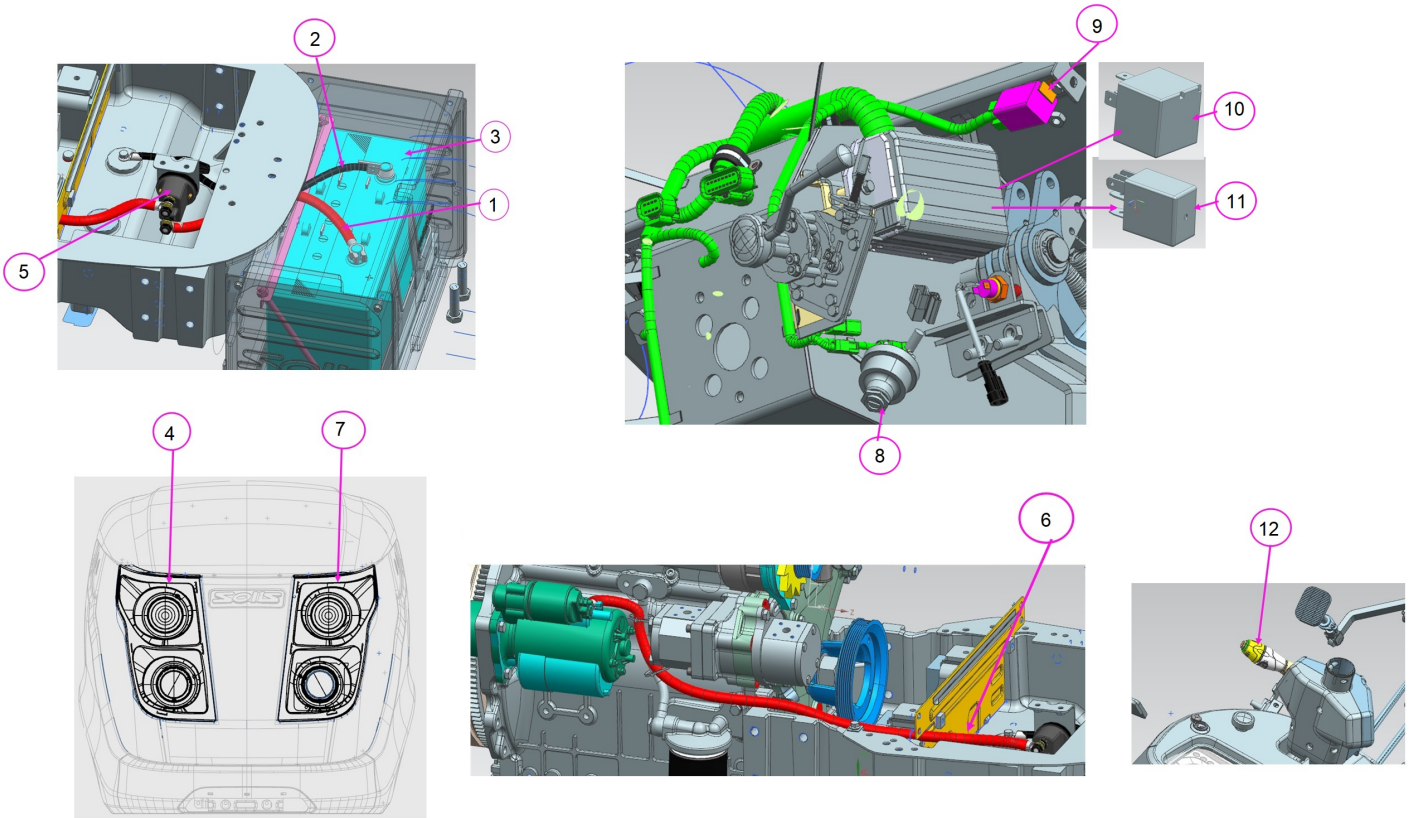

Sr.	Model	Item Code	Description	Qty	Int.	Remarks	Cut Off
1	ALL MODELS	300023803A	BATTERY CABLE +VE (BATTERY TO CUT OFF SW)	1			
2	ALL MODELS	10067788AA	BATTERY CABLE NEGATIVE	1			
3	ALL MODELS	10054102AA	BATTERY 12V 110AH 800CCA	1			
4	ALL MODELS	10046950AB	HEAD LAMP (LHD) LH	1		Applicable BULB (300144351A BULB HB3 12V 60W_005.635-307)	
5	ALL MODELS	10068549AA	BATTERY CUT OFF SWITCH	1			
6	ALL MODELS	10086078AA	BATTERY CABLE POSITIVE	1