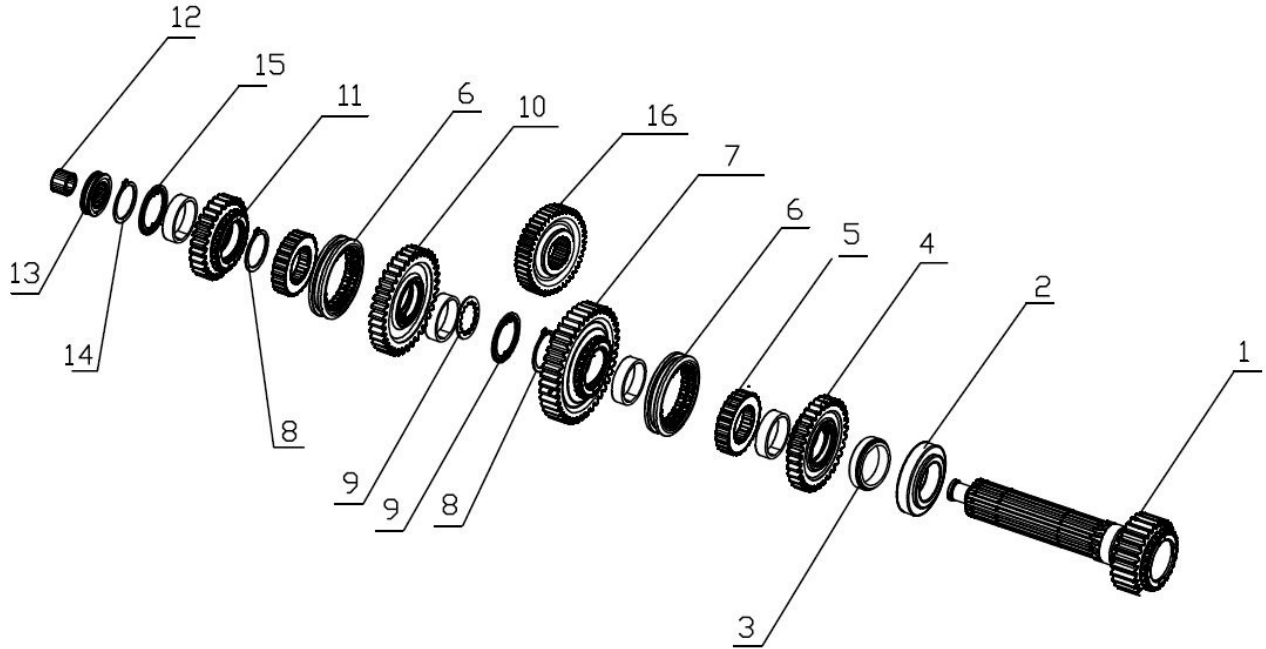

05170A-1/1

INTERMEDIATE SHAFT

Sr.	Model	Item Code	Description	Qty	Int.	Remarks	Cut Off
2	ALL CABIN MODELS	20002731AA	TAPPER ROLLER BRG 30210 (DIA50*90*21.75)	1			
4	ALL MODELS	300108816A	DOG CLUTCH GEAR ASSY REV Z-32	1			
4	ALL CABIN MODELS	300108817A	DOG CLUTCH GEAR ASSY REV Z-33	1			
7	ALL MODELS	300097039A	DOG GEAR ASSY, Z-41	1			
10	ALL CABIN MODELS	300074427A	DOG CLUTCH GEAR ASSY 2ND (Z-32)	1			
11	ALL MODELS	300097258A	DOG CLUTCH GEAR ASSY 3RD Z-26	1			
12	ALL CABIN MODELS	20005059AA	NEEDLE ROLLER 3*21.8	1			
1	ALL MODELS	10037140AB	INTERMEDIATE SHAFT(Z-25)	1