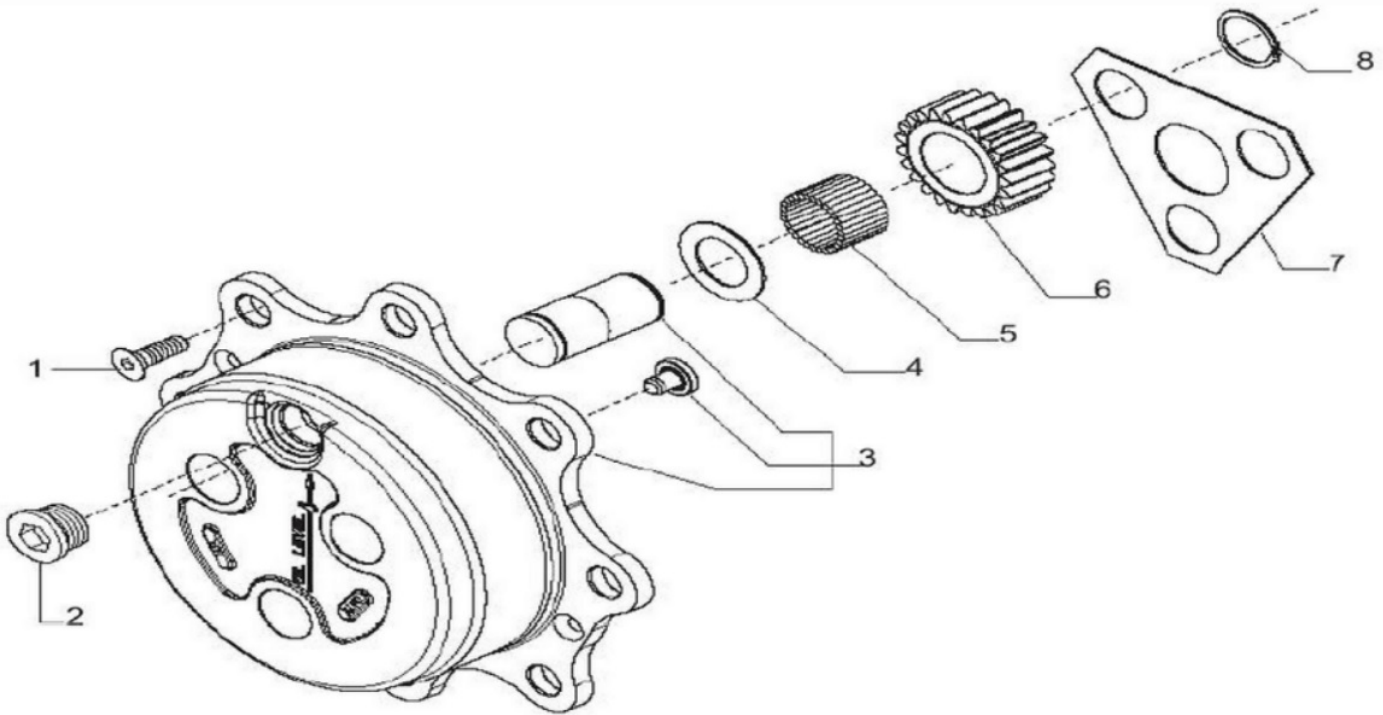

19126A-1/1

FINAL REDUCTION

Sr.	Model	Item Code	Description	Qty	Int.	Remarks	Cut Off
1	ALL MODELS	21000069AA	BOLT M8X20	4		Alternate Part Code is : 10081585AA	
2	ALL MODELS	21000020AA	PLUG M30X2	2		Alternate Part Code is : 10081586AA	
3	ALL MODELS	10039851AA	PLANETARY CARRIER ASSY	2			
4	ALL MODELS	21000021AA	THRUST WASHER	6			
5	ALL MODELS	10081589AA	BEARING NEEDLES (BY TENS)	18			
6	ALL MODELS	10081590AA	GEAR Z=23	6			
7	ALL MODELS	21000097AA	THRUST WASHER	2		Alternate Part Code is : 10081591AA