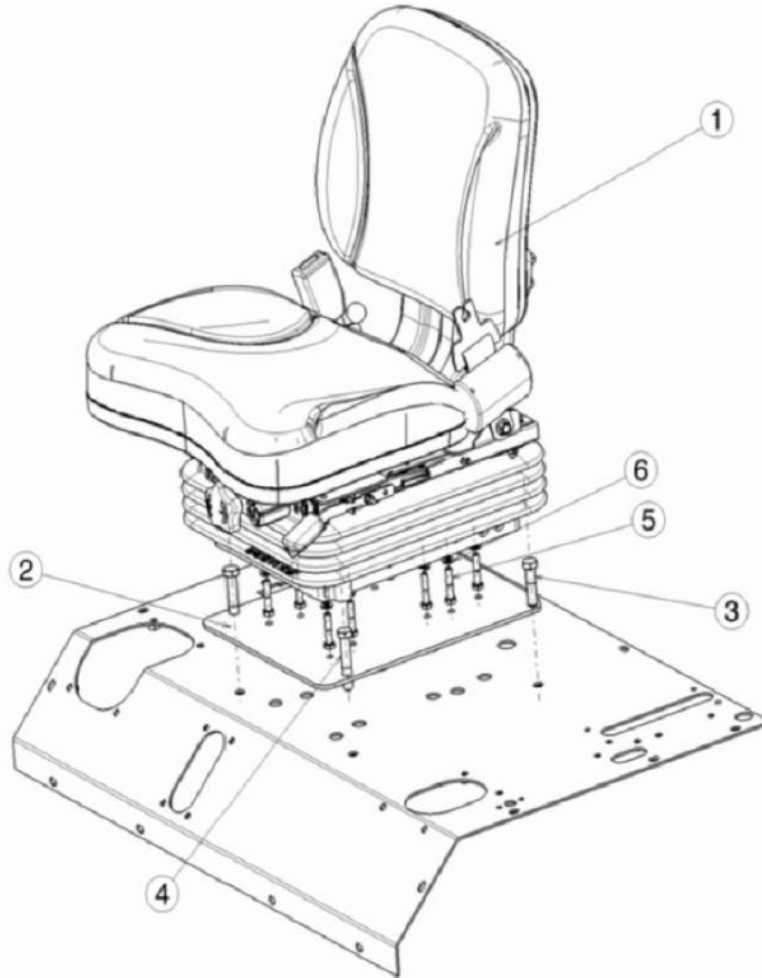

33260A-1/1

DRIVER SEAT ASSY.

Sr.	Model	Item Code	Description	Qty	Int.	Remarks	Cut Off
5	ALL MODELS	20005559AA	HEX HEAD SCREW M8X1.25X16 -8.8 SA4GS	10			
1	ALL MODELS	300021763A	Driver seat	1			
2	ALL MODELS	10082228AB	SEAT BASE PLATE	1			
3	ALL MODELS	20003225AB	HEX BOLT M12*1.75*45	2			
4	ALL MODELS	20004979AB	HEX BOLT M12X1.75X75 8,8.8 SA4NS	2			
5	ALL MODELS	20002059AA	HEX HEAD SCREW M8X1.25X16 8-8 SA2JS	10		INTERCHANGEABLE WITH 20005559AA (ROHS)	
6	ALL MODELS	04030400008	SPRING WASHER B-8	10		INTERCHANGEABLE WITH 20005517AA