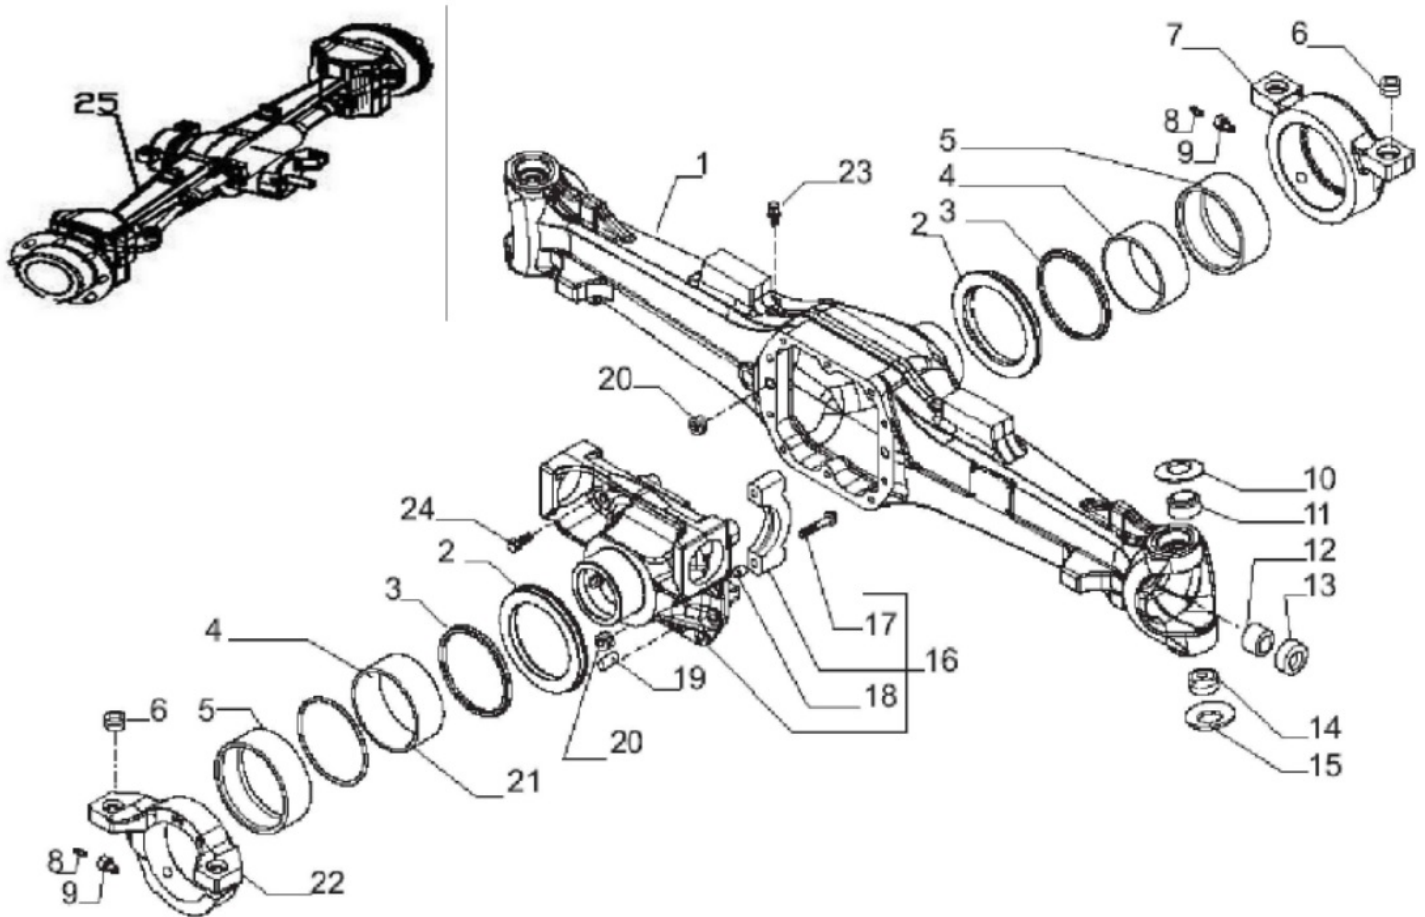

19120A-1/1

AXLE HOUSING

Sr.	Model	Item Code	Description	Qty	Int.	Remarks	Cut Off
1	ALL MODELS	21000333AA	AXLE HOUSING	1			
2	ALL MODELS	21000113AA	THRUST WASHER	2			
3	ALL MODELS	21000001AA	V-RING	2			
4	ALL MODELS	21000086AA	BUSH	2			
5	ALL MODELS	21000067AA	BUSH	2			
6	ALL MODELS	21000093AA	BUSH	4		Alternate Part Code is : 10081511AA	
7	ALL MODELS	21000139AA	FRONT SUPPORT	1			
8	ALL MODELS	21000002AA	GREASER NIPPLE M6X1	2		Alternate Part Code is :