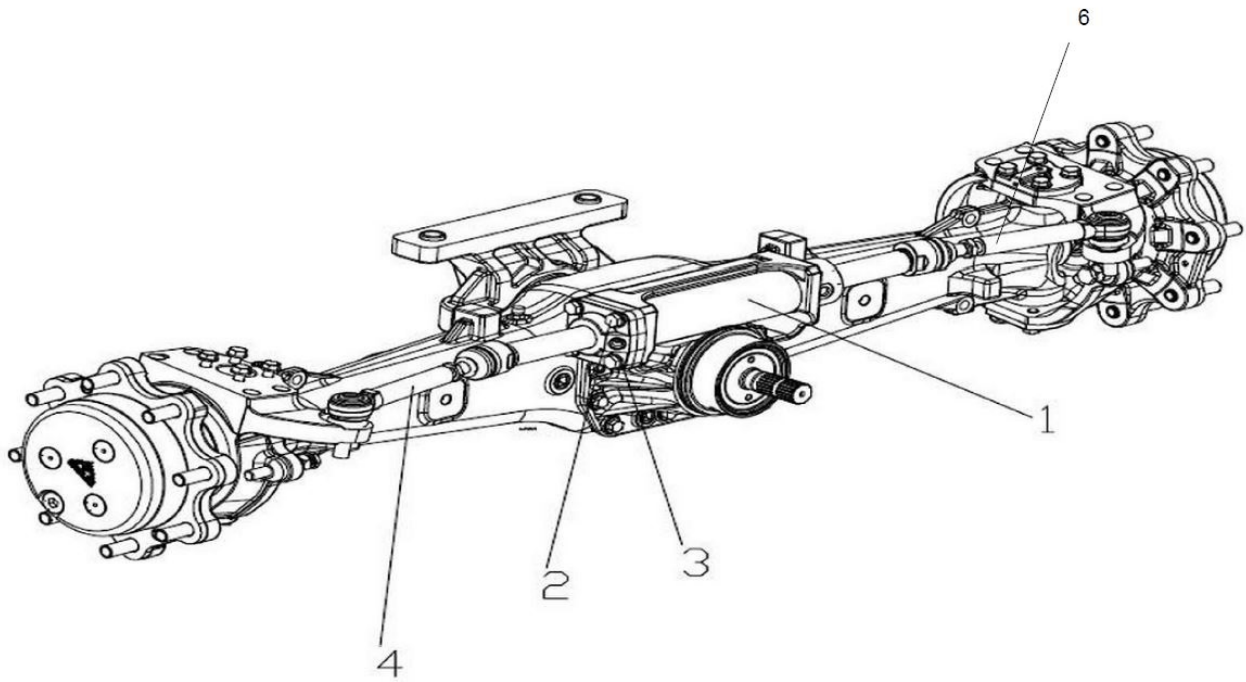

19130A-1/1

STEERING CYLINDER

Sr.	Model	Item Code	Description	Qty	Int.	Remarks	Cut Off
1	ALL MODELS	10028583AA	HYDRAULIC CYLINDER ASSEMBLY	1			
2	ALL MODELS	20004376AB	HEX BOLT M12*1.75*50 , 10.9 SA3NS	4			
3	ALL MODELS	04030400012	SPRING WASHER B-12	4			
4	ALL MODELS	10028596AC	TIE ROD ASSY	2			
6	ALL MODELS	10011266AA	FRONT AXLE 4WD (INHOUSE)	1		ASSEMBLY CODE FOR INHOUSE FRONT AXLE BEAM