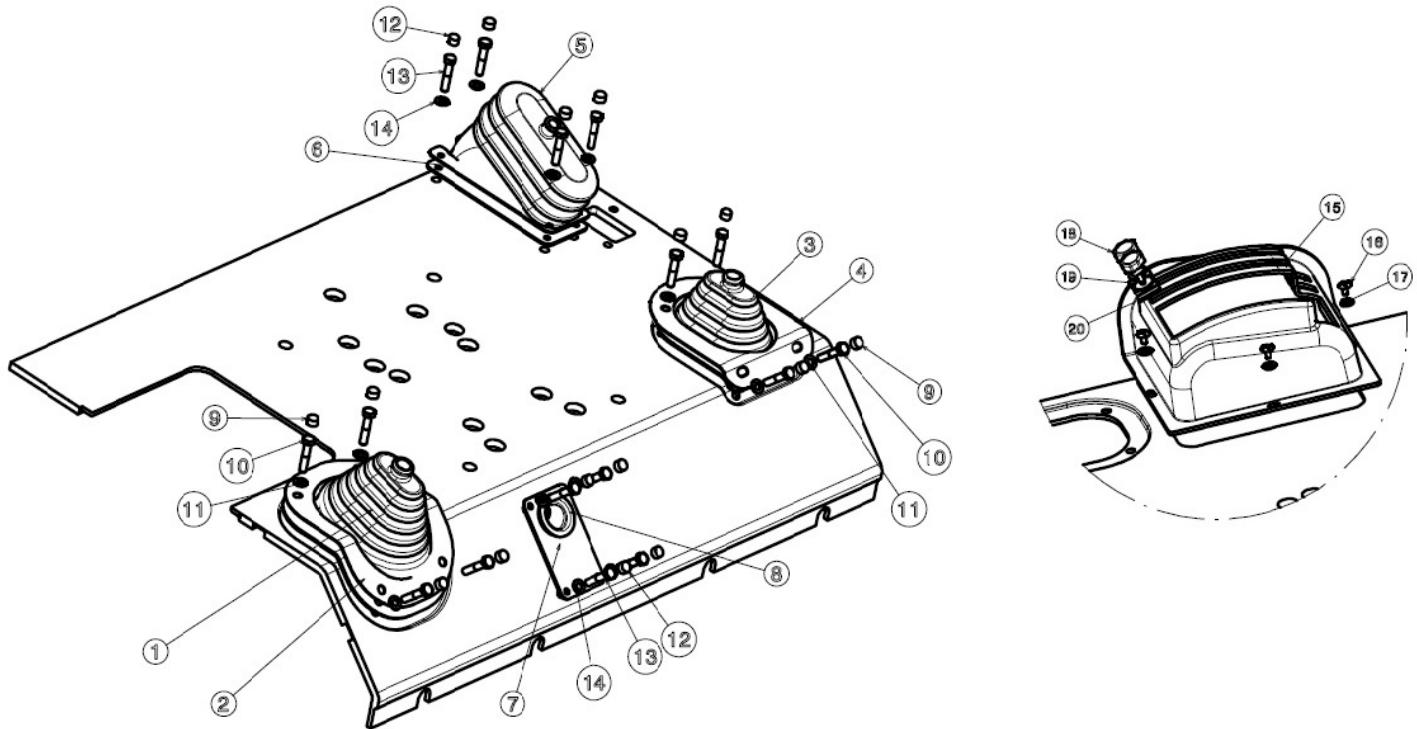

33140A-1/1

BOOTS AND RINGS ASSY.

Sr.	Model	Item Code	Description	Qty	Int.	Remarks	Cut Off
13	ALL MODELS	20005568AA	HEX SCREW M6X30 SA4GS	8			
16	ALL MODELS	10067945AB	CROSS SLOTTED TRUSS HEAD SCREW M6X25	3			
19	ALL MODELS	10083030AB	SPECIAL WASHER	1			
1	ALL MODELS	300034792A	GEAR LEVER BOOT	1			
2	ALL MODELS	300041625A	BOOT RING GEAR LEVER UPPER	1			
3	ALL MODELS	300034796A	RANGE LEVER BOOT	1			
4	ALL MODELS	300041626A	BOOT RING RANGE LEVER UPPER	1			
5	ALL MODELS	300086070B	PTO LEVER BOOT	1