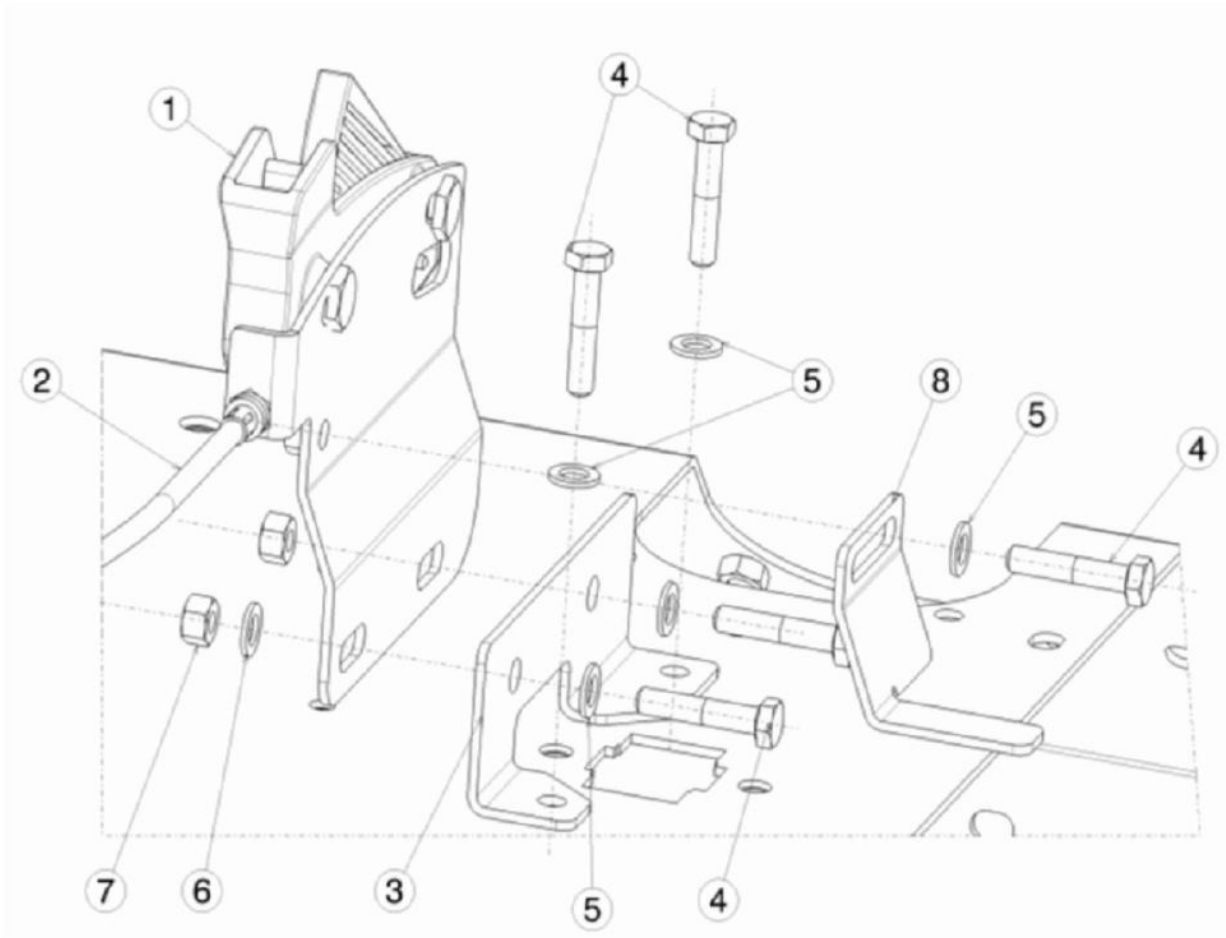

33320A-1/1

LIFTOMATIC ASSY.

Sr.	Model	Item Code	Description	Qty	Int.	Remarks	Cut Off
1	ALL MODELS	300108803A	SWITCH ASSY LIFTOMATIC	1			
2	ALL MODELS	300042304B	LIFTOMATIC CABLE ASSY.	1			
3	ALL MODELS	300086099A	LIFTOMATIC MTG BRACKET	1			
4	ALL MODELS	20001096AA	HEX. HEAD SCREW M8 X 1.25 X 20 8-8 SA2JS	5		INTERCHANGE ABLE WITH 20005565AA (ROHS)	
5	ALL MODELS	04030600008	PLAIN WASHER DIA 8.4 *DIA 17*1.6	5			
6	ALL MODELS	04030400008	SPRING WASHER B-8	2		INTERCHANGE ABLE WITH 20005517AA (ROHS)