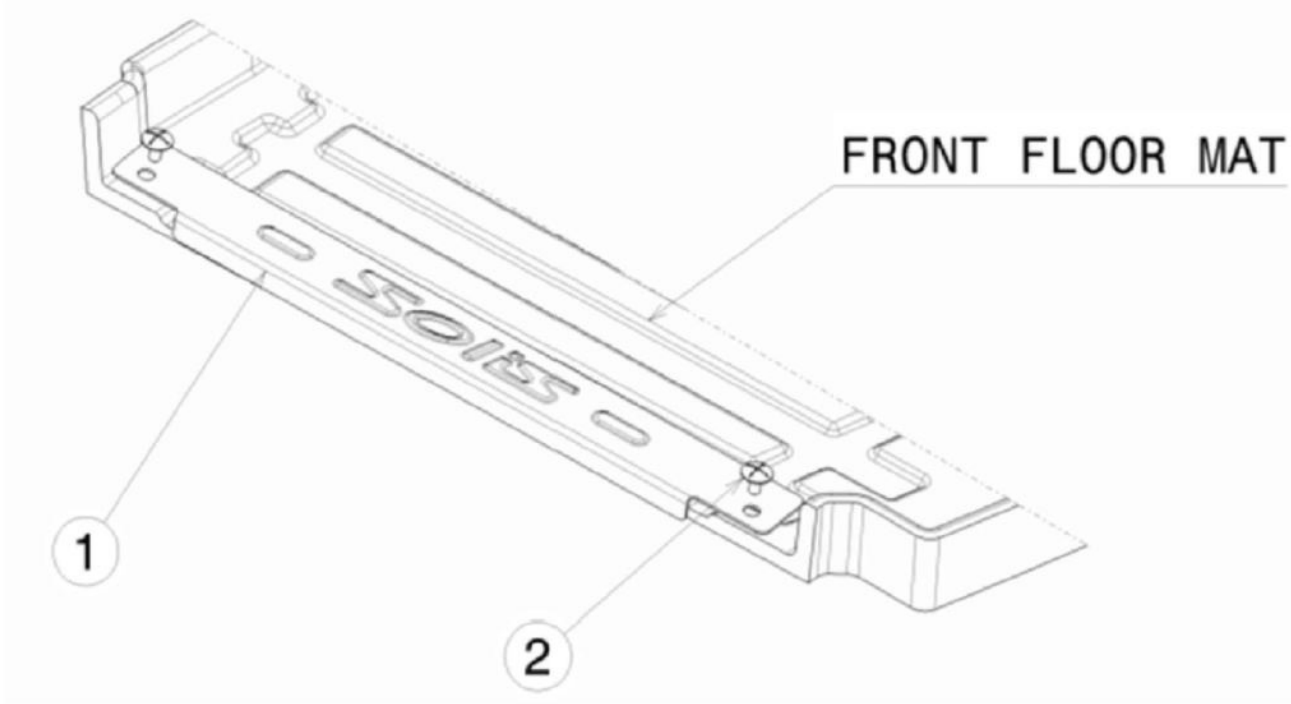

33330A-1/1

MAT HOLDING STRIP ASSY.

Sr.	Model	Item Code	Description	Qty	Int.	Remarks	Cut Off
1	ALL MODELS	300104753A	MAT HOLDING STRIP ASSLY.	2			
2	ALL MODELS	20004834AA	CROS SLOTTED TRUSS HEAD SCREW M8X25	4		INTERCHANGEABLE WITH 10067946AB (ROHS)