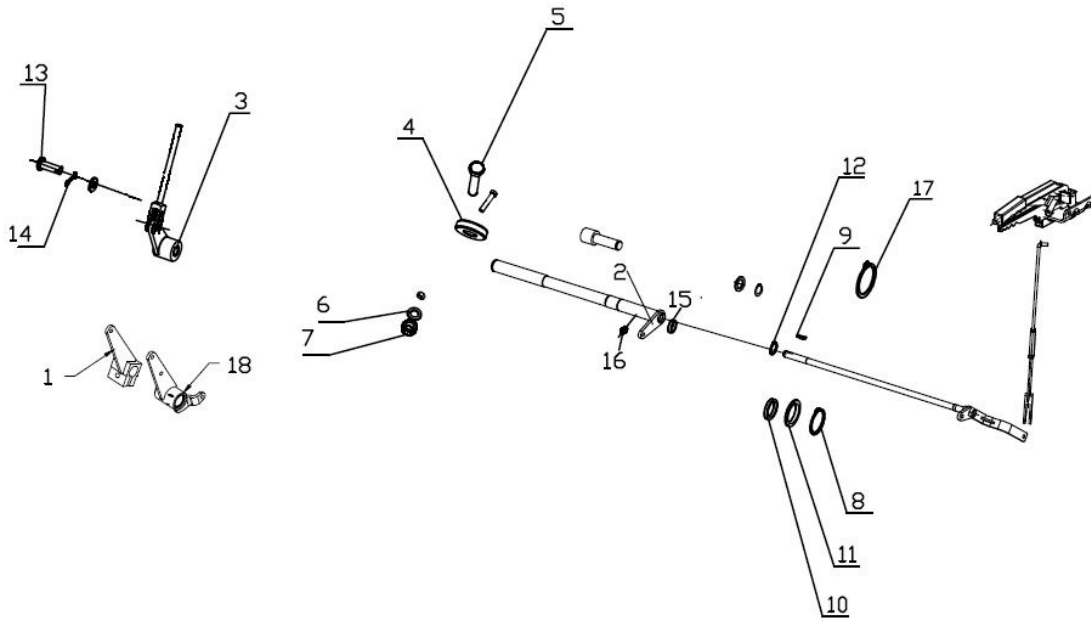

18130A-1/1

BRAKE & CLUTCH PEDALS

Sr.	Model	Item Code	Description	Qty	Int.	Remarks	Cut Off
7	ALL MODELS	20005502AA	HEX NUT M12X1.75 -8 SA4GS	1			
11	ALL MODELS	10039341AA	WASHER(FOR BRAKE PEDAL SHAFT)	2			
14	ALL MODELS	20005528AA	SPLIT PIN DIA 3.2*25	2			
7	ALL MODELS	20003358AE	HEX NUT M12X1.75 -8 SA4GS	1	YES	INTERCHANGE WITH 20003358AA	FOR NON EU MODELS- DXKSS873355B FOR EU MODELS- MEMRMKSNSD KH07283
1	ALL MODELS	300036514A	BRAKE PEDAL LUG ASSY LH	1			
2	WITH ATB OPTION	300035067B	BRAKE PEDAL SHAFT	1