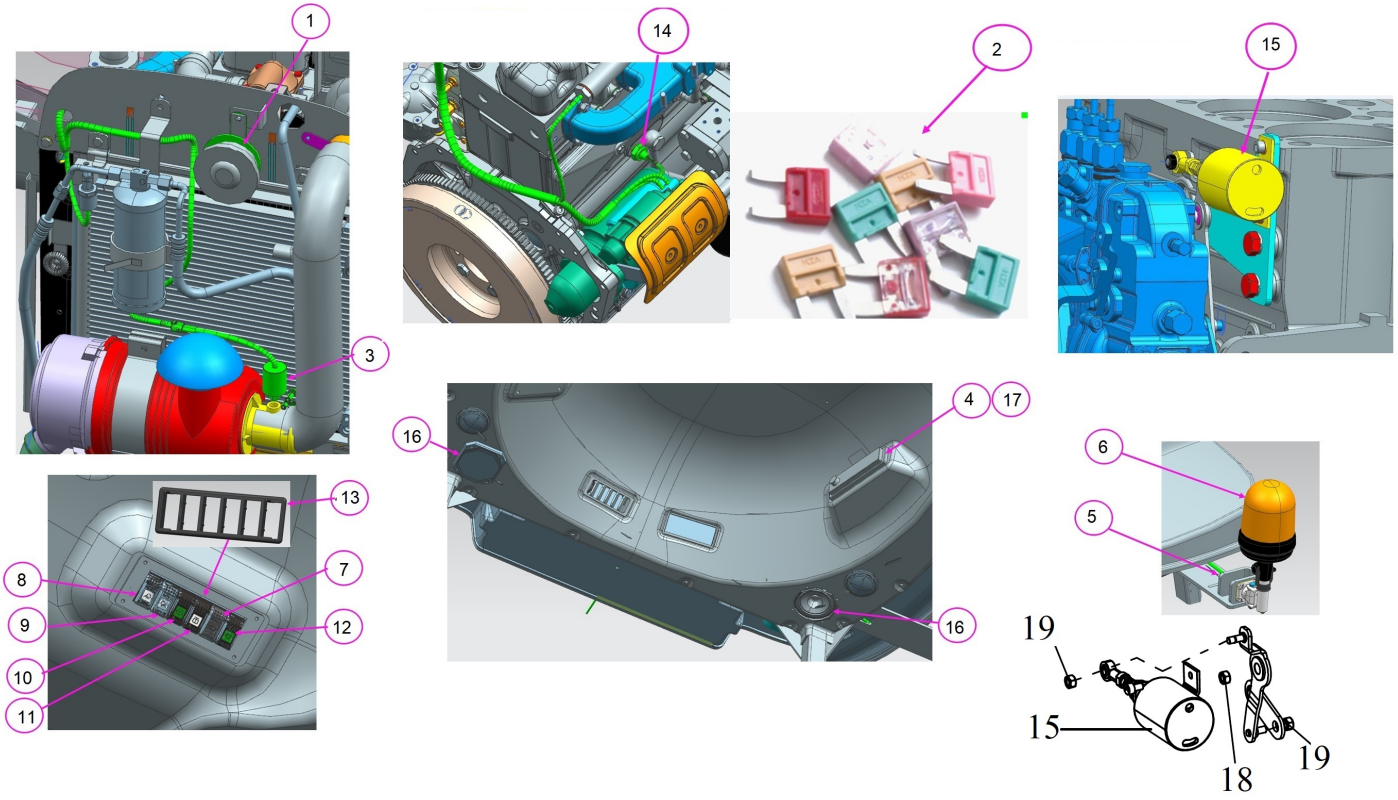

Sr.	Model	Item Code	Description	Qty	Int.	Remarks	Cut Off
1	ALL MODELS	10038929AA	HORN	1		INTERCHANGEABLE WITH 10055476AA (ROHS)	
2	ALL MODELS	10087352AA	FUSES FOR FARMER KIT	1			
3	ALL MODELS	20001508AA	CLOGGING SENSOR	1			
4	ALL MODELS	10082189AC	CD PLAYER	1			
5	ALL MODELS	300009603A	REVOLVING LIGHT HARNESS	1			
6	ALL MODELS	10057344AA	REVOLVING LIGHT	1			
7	ALL MODELS	10087413AA	FRONT WIPER 2-SPEED SWITCH	1