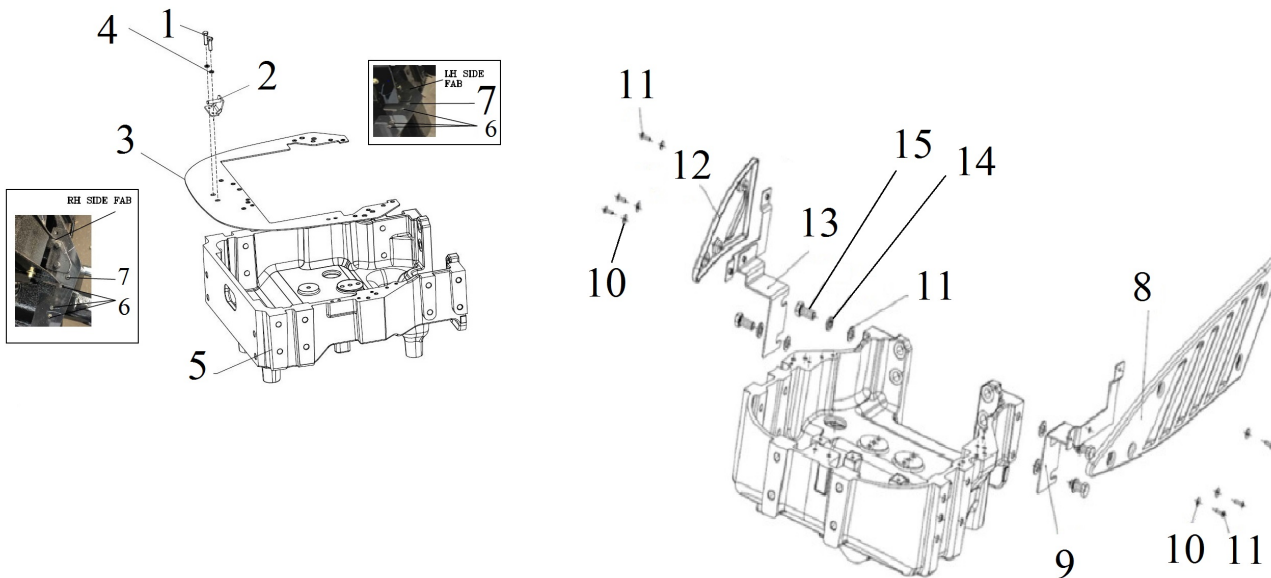

20140-A-1/1 FRONT AXLE BRACKET 4WD

Sr.	Model	Item Code	Description	Qty	Int.	Remarks	Cut Off
2	ALL MODELS	300007388D	LOCK PIN MTG. BKT.	1			
8	ALL MODELS	300037402B	3 CYL CLADDING ASSY LH FOR CABIN	1			
9	ALL MODELS	300027513B	CLADDING MTG BKT ASSY LH	1			
10	ALL MODELS	20005524AA	PLAIN WASHER A 6.4 IS:5370 STEEL	7			
11	ALL MODELS	200000130A	CROSS SLOTTED TRUSS HEAD SCREW M6X20	7			
12	ALL MODELS	300012689C	3 CYL CLADDING RH FRONT ASSY	1			
13	ALL MODELS	300027506B	CLADDING MTG BKT ASSY RH	1			
14	ALL MODELS	20004994AB	SPRING WASHER B-16 TYPE-A IS: 3063-1972	4