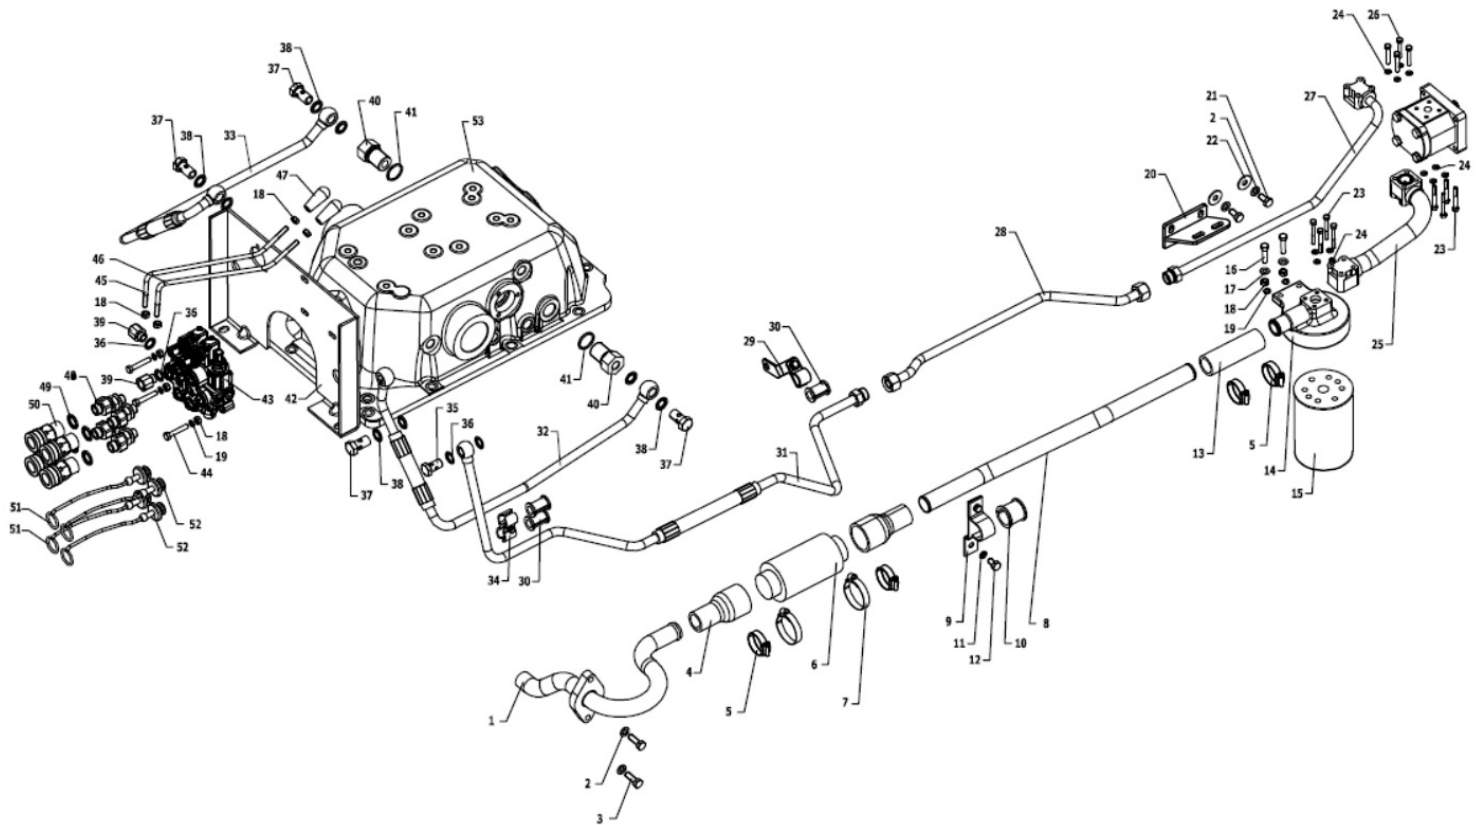

Sr.	Model	Item Code	Description	Qty	Int.	Remarks	Cut Off
33	SOLIS-50(SYNCHRO)	10005008AA	DUST CAP	2		INTERCHANGEABLE WITH 10005008AB (ROHS)	

10110A-1/2

HYDRAULIC PIPES 2DA DCV

Sr.	Model	Item Code	Description	Qty	Int.	Remarks	Cut Off
13	ALL MODELS	10004680AC	HOSE PIPE (SUCTION SIDE)	1			
26	ALL MODELS	300028444A	HEX BOLT M6*40 SA4GS	4			
29	ALL MODELS	10039287AA	CLAMP ASSY.	1			
34	ALL MODELS	10067668AC	CLAMP ASSY FOR TWO Ø16 OD PIPES	1			
37	ALL MODELS	20005628AA	BENJO BOLT M18X1.5 IS:3174-1974	4			
39	ALL MODELS	10029816AD	ADOPTER 3/8' BSP	2			
45	ALL MODELS	10086466AC	DCV LEVER FOR INNER DCV	1			
46	ALL MODELS	10086467AC	DCV LEVER FOR OUTER DCV	1			
48	ALL MODELS	10039283AA	ADOPTER QRC OFF SET	4			