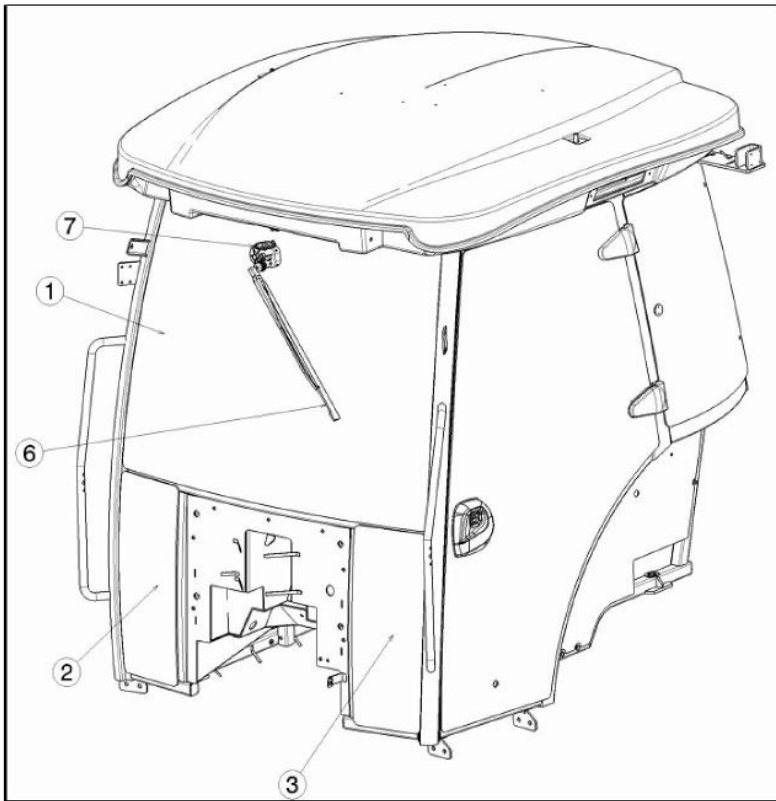

33280A-1/1

GLASSES

Sr.	Model	Item Code	Description	Qty	Int.	Remarks	Cut Off
1	ALL MODELS	300037227A	WINDSHIELD GLASS	1			
2	ALL MODELS	300037226A	FRONT BOTTOM GLASS RH	1			
3	ALL MODELS	300037225A	FRONT BOTTOM GLASS LH	1			
4	ALL MODELS	300042988A	SERVICE GLASS	1			
5	ALL MODELS	300031762A	COVER SUPPORT REAR GLASS	1		INTERCHANGEABLE WITH 300031762B (ROHS)	
6	ALL MODELS	10085642AA	WIPER AND BLADE ASSY FRONT	1			
7	ALL MODELS	10085641AA	WIPER MOTOR FRONT	1