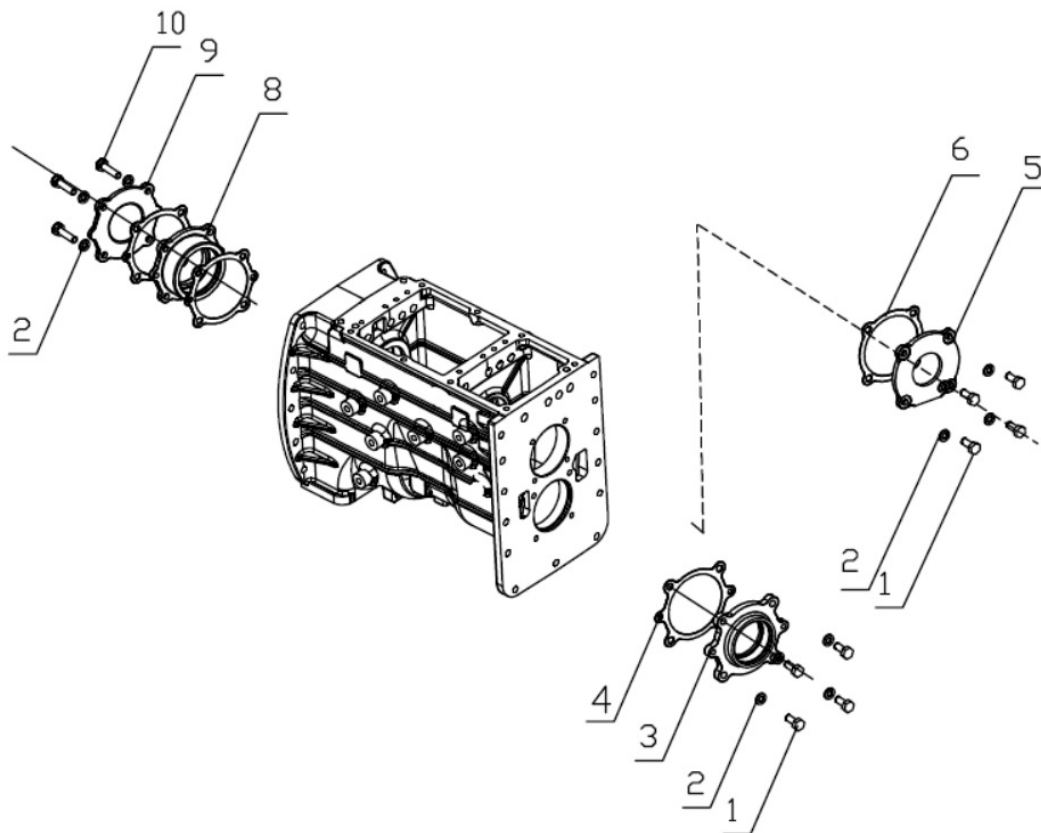

05120A-1/1

GEAR BOX HOUSING COVERS

Sr.	Model	Item Code	Description	Qty	Int.	Remarks	Cut Off
6	SOLIS-50(SYNCHRO)	10024954AB	SHIM 0.15	1			
6	SOLIS-50(SYNCHRO)	10006269AB	SHIM 0.4	1			
1	ALL MODELS	20002015AB	HEX HEAD SCREW M10 X 1.5 X 25 8-8 SA2JS	8			
2	ALL MODELS	04030400010	SPRING WASHER B-10	12			
3	ALL 2-WD MODELS EXCEPT SYNCHRO	10007785AB	BEARING HSG REAR 2ND (2 WHEEL DRIVE)	1			
3	ALL 4-WD MODELS	10007589BB	BEARING HOUSING REAR 2ND ASSY.	1			
4	ALL MODELS	10006265AA	SHIM 0.5	1			
5	ALL MODELS	10006132AB	BEARING HSG REAR 1ST FOR TAP. ROLLER BRG	1