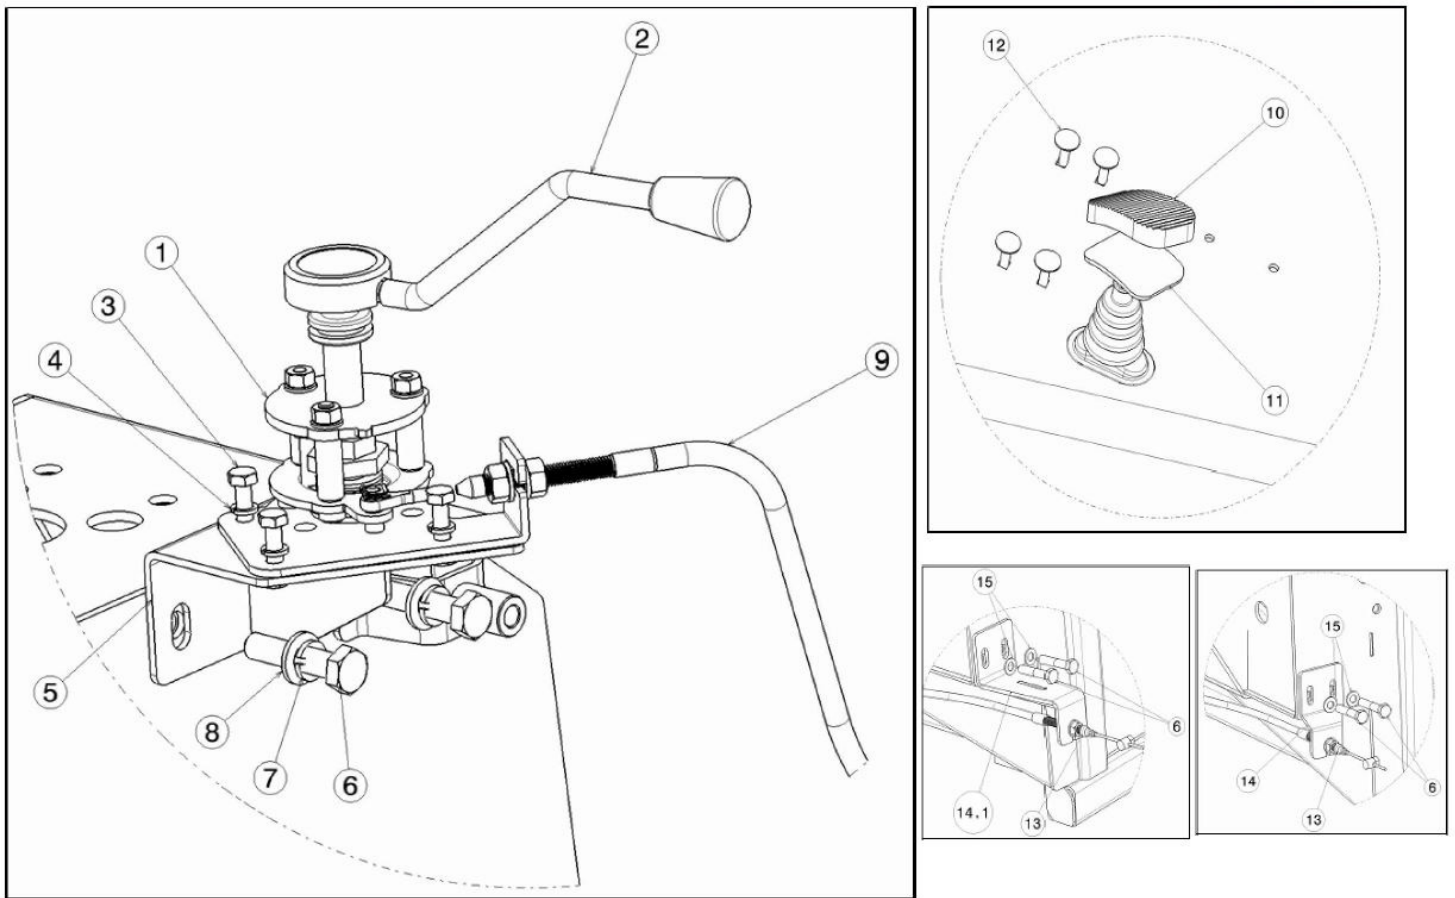

33450A-1/1

HAND ACCELERATOR ASSY

Sr.	Model	Item Code	Description	Qty	Int.	Remarks	Cut Off
13	ALL MODELS	10084284AB	FOOT THROTTLE WIRE ASSY	1			
1	ALL MODELS	10017920AB	HAND ACC. ASSY	1			
2	ALL MODELS	10094725AA	HANDLE ASSY FOR HAND ACC FOR CRDI-90	1		APN 10094725AB	
3	ALL MODELS	04040106016	HEX SCREW M6*16	3			
4	ALL MODELS	04030400006	SPRING WASHER B-6	3			
5	ALL MODELS	300034797B	HAND ACC. MTG BKT	1			
6	ALL MODELS	20001096AA	Hex. head screw M8 x 1.25 x 20 8-8 SA2JS	4		INTERCHANGE ABLE WITH 20005565AA (ROHS)	
7	ALL MODELS	04030400008	SPRING WASHER B-8	null		INTERCHANGE ABLE WITH 20005517AA