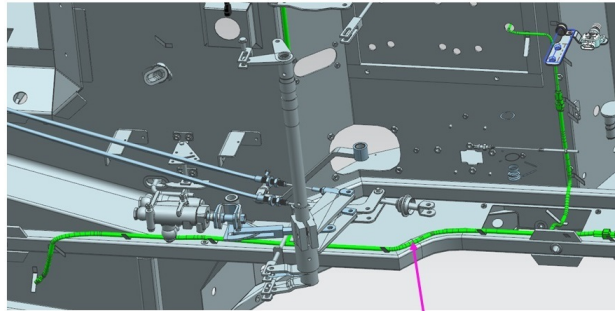

Sr.	Model	Item Code	Description	Qty	Int.	Remarks	Cut Off
1	ALL MODELS	10087408AA	HAZARD SWITCH	1			
2	ALL MODELS	300035450A	PTO EXTERNAL CONTROL SWITCH	1			
3	ALL MODELS	10023572AA	MOBILE CHARGER SOCKET	1			
4	ALL MODELS	10085383AA	TRAILER WITH FLASHER	1			
5	ALL MODELS	10096602AA	SAFETY CONTROLLER FOR ENGINE SHUT-OFF	1			
6	ALL MODELS	10087339AA	BUZZER ASSY.(CONTINUOUS BEEPING)	1			
7	ALL MODELS	300037023B	HARNESS ASSY. (CABIN HARNESS)	1		NOT SHOWN	
7.1	ALL MODELS	300036329B	DASHBOARD HARNESS	1