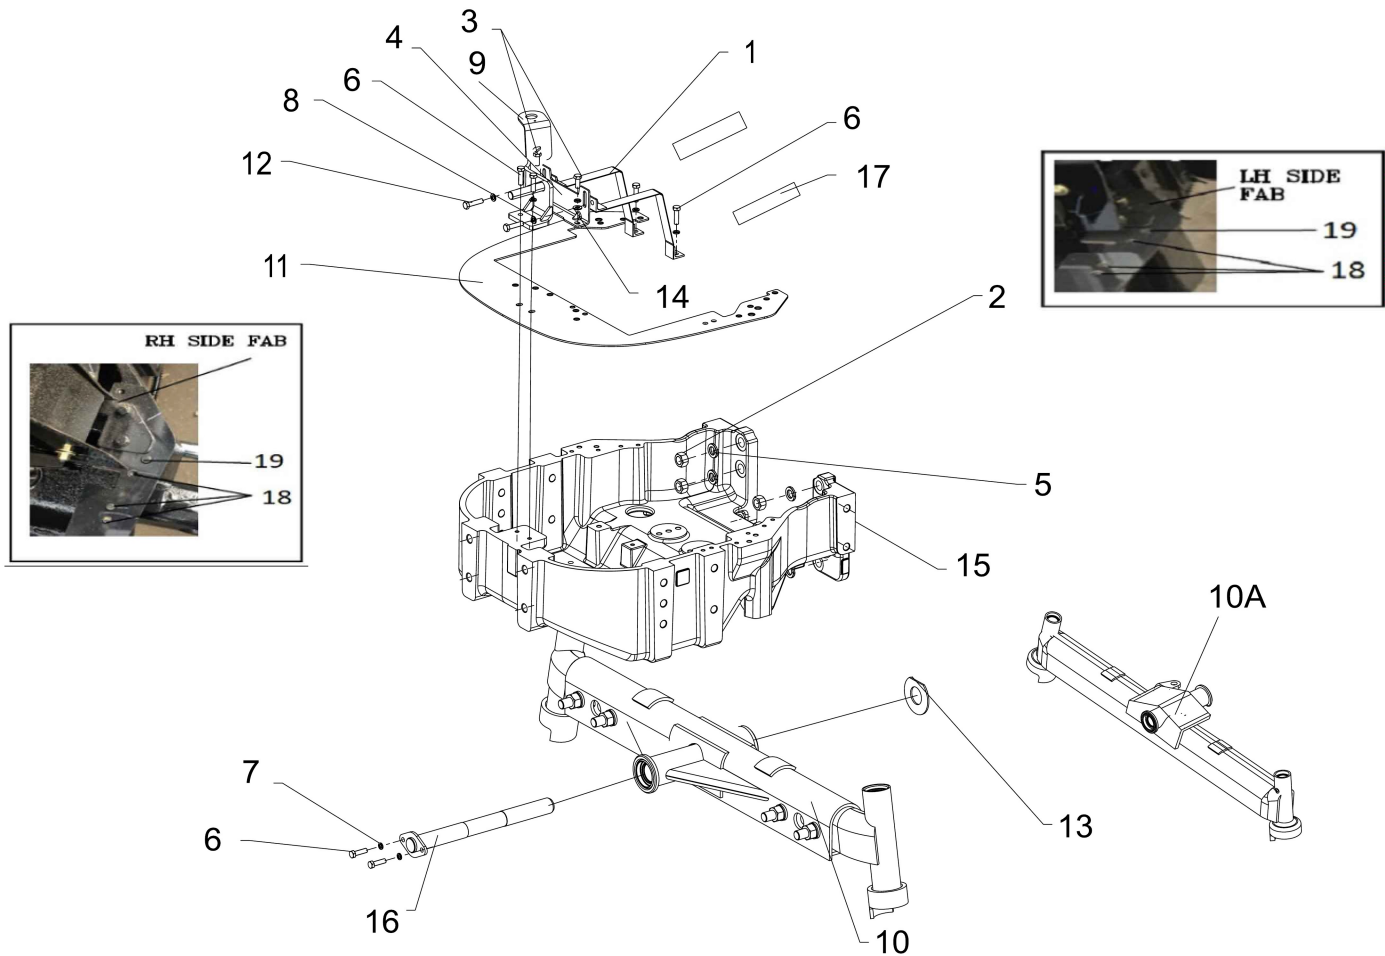

20110A-1/1

FRONT AXLE BRACKET 2WD

Sr.	Model	Item Code	Description	Qty	Int.	Remarks	Cut Off
6	SOLIS-50(SYNCHRO) 2WD	20003285AB	MMX SCREW M8X1.25X30 8-8 SA2JS	6			
8	SOLIS-50(SYNCHRO) 2WD	04030400008	SPRING WASHER B-8	2			
10A	SOLIS-50(SYNCHRO) 2WD	10070818BA	FRONT AXLE BEAM	1			
15	SOLIS-50(SYNCHRO) 2WD	10079750AE	FRONT AXLE BRACKET	1			
1	ALL MODELS	10045192AB	STRAP ASSY.	2			
2	ALL MODELS	20003362AC	HEX NUT M16X2-8 SA2JS	6		INTERCHANGEABLE WITH 20005493AA (ROHS)	
3	ALL MODELS	20001096AA	HEX. HEAD SCREW M8X1.25X20 8.8 SA2JS	2		INTERCHANGEABLE WITH 20005565AA