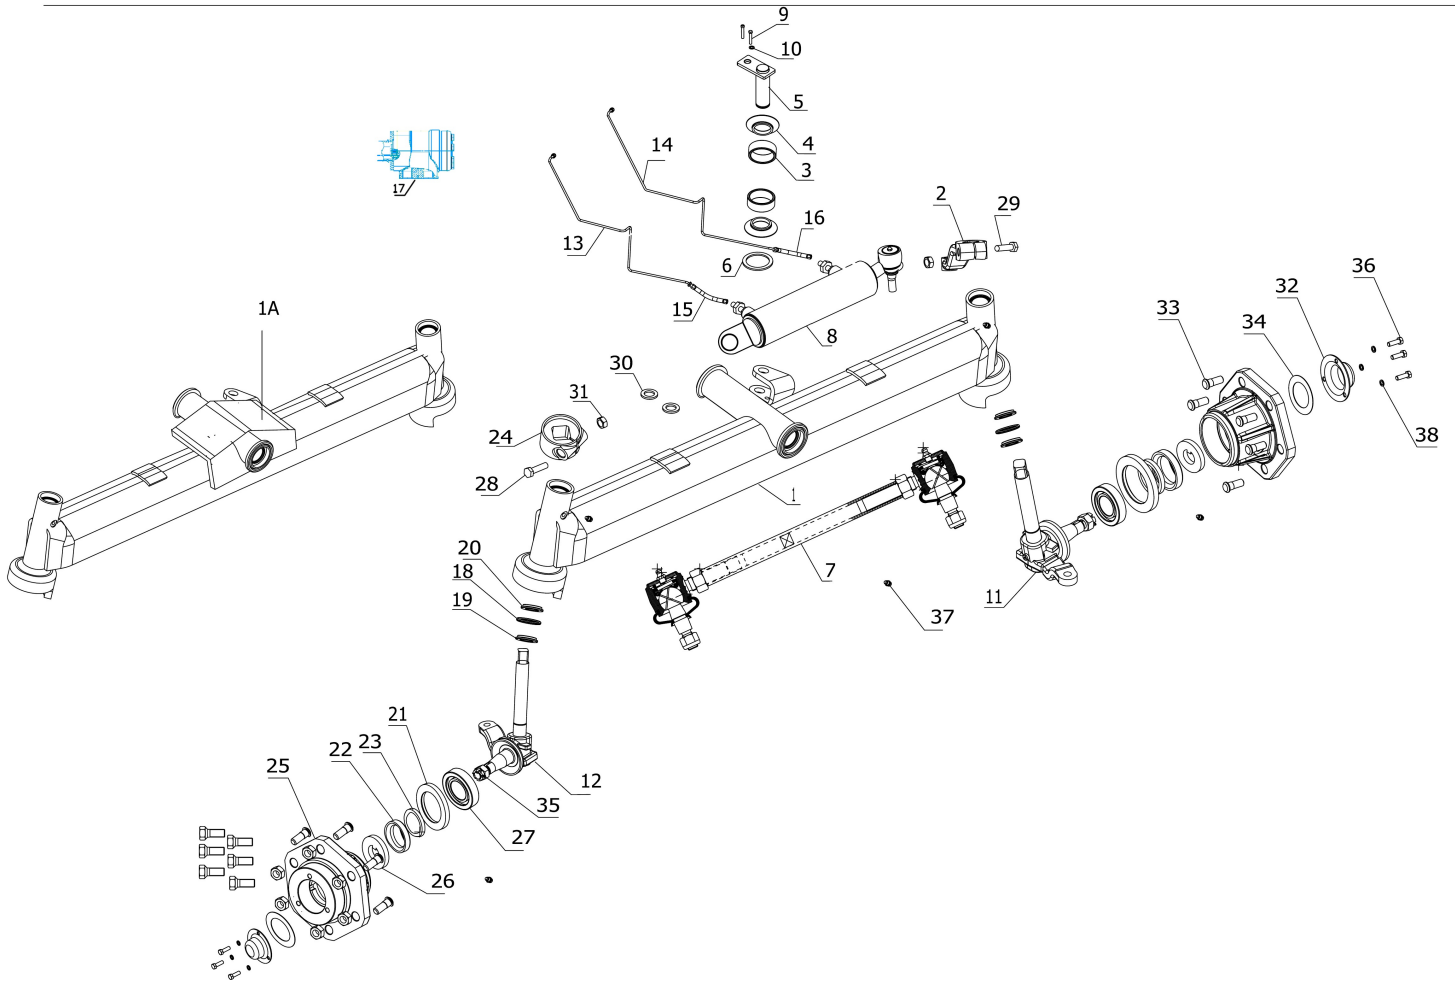

19110A-1/2

FRONT AXLE BEAM 2WD

Sr.	Model	Item Code	Description	Qty	Int.	Remarks	Cut Off
3	ALL MODELS	300003127A	SPACER CYLINDER FOR EPA	2			
9	ALL MODELS	20005559AA	HEX HEAD SCREW M8X1.25X16 -8.8 SA4GS	1			
15	ALL MODELS	10029768BC	10029772BASTG. UNIT R TO HOSE RH	1			
16	ALL MODELS	10029767BC	PIPE FROM STG. UNIT L TO HOSE LH	1			
20	ALL MODELS	20003988AD	OIL SEAL - 43347	2			
27	ALL MODELS	20003258AB	BEARING 32206	2			
30	ALL MODELS	20005520AA	SPRING WASHER B-14 TYPE A IS: 3067-1972	2			
33	ALL MODELS	200000438A	HEX HEAD SCREW M10X1.5X35	10