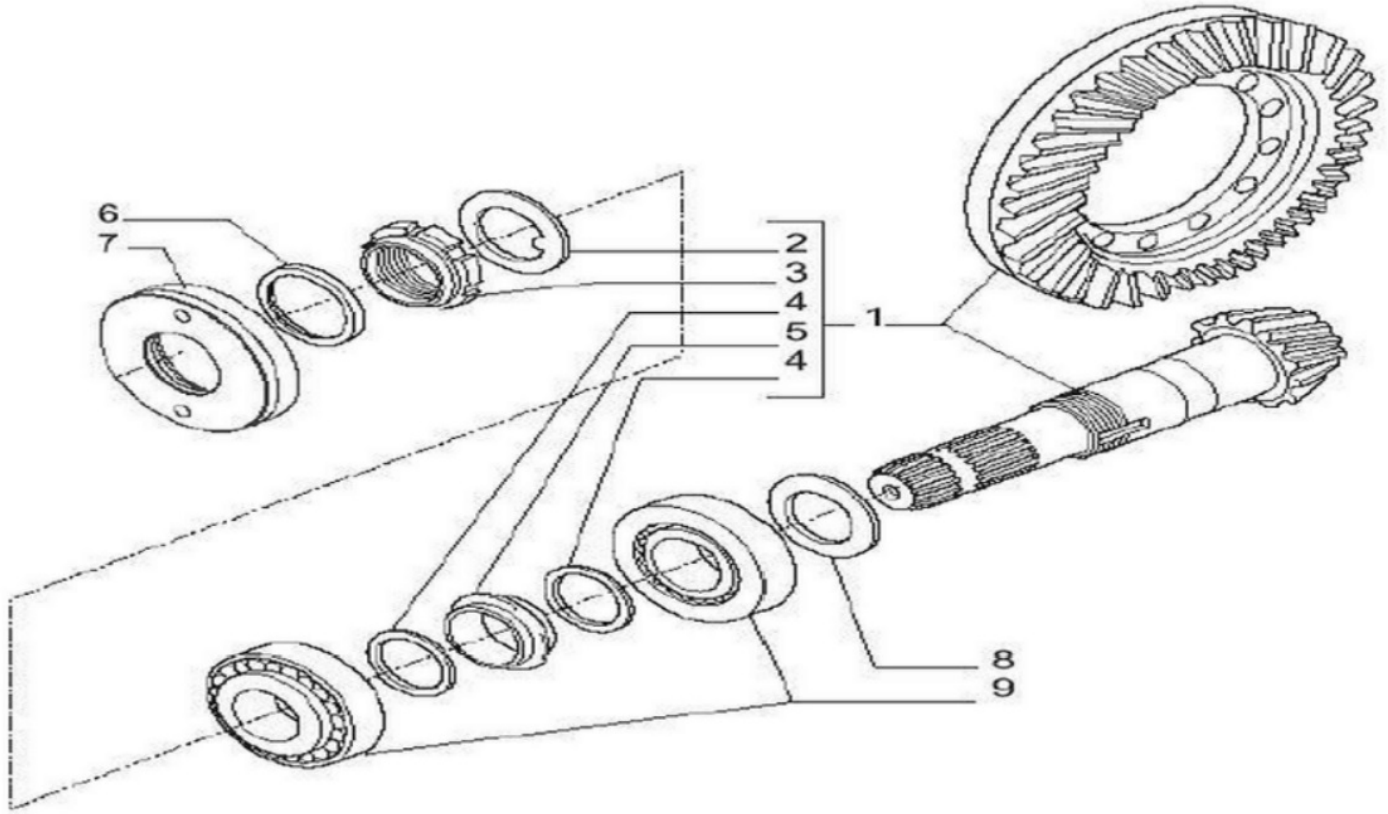

19122A-1/1

BEVEL GEAR SET

Sr.	Model	Item Code	Description	Qty	Int.	Remarks	Cut Off
1	ALL MODELS	21000083AA	BEVEL GEAR SET Z12/29	1			
2	ALL MODELS	21000334AA	LOCKWASHER	1		KIT CODE : 21000083AA	
3	ALL MODELS	21000095AA	RING NUT M35X1.5	1		Alternate Part Code is : 10081548AA, KIT CODE : 21000083AA	
4	ALL MODELS	21000013AA	WASHER	2		Alternate Part Code is : 10081545AA, KIT CODE : 21000083AA	
5	ALL MODELS	21000104AA	COLLAPSIBLE SPACER	1		KIT CODE : 21000083AA