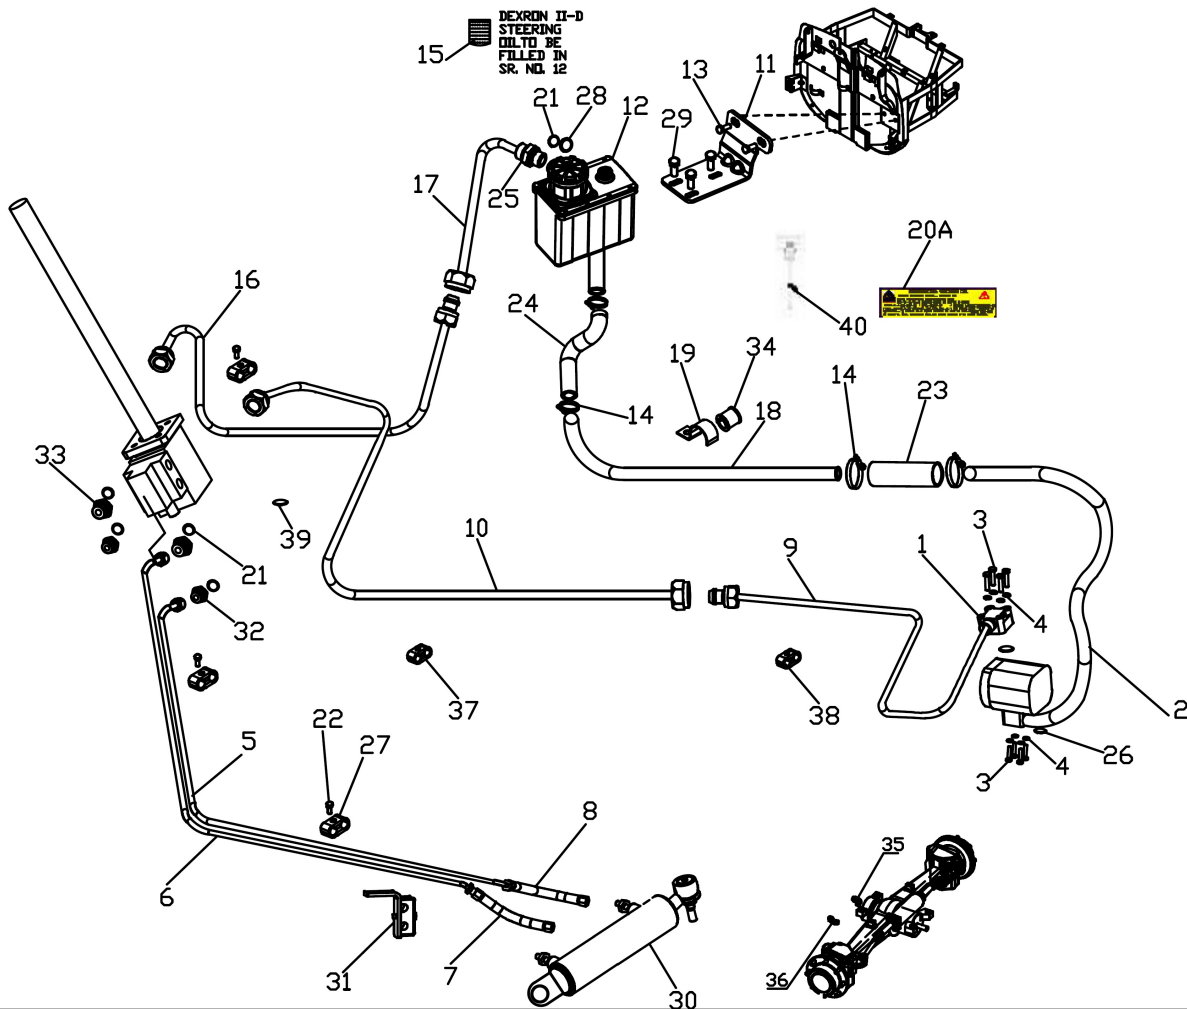

10230A-1/2

HYDRAULIC PIPES

Sr.	Model	Item Code	Description	Qty	Int.	Remarks	Cut Off
3	ALL MODELS	300028444A	HEX BOLT M6*40 SA4GS	8			
5	ALL MODELS	10029767BC	PIPE FROM STG. UNIT L TO HOSE LH	1			
6	ALL MODELS	10029768BC	10029772BASTG. UNIT R TO HOSE RH	1			
12	ALL MODELS	10011705AG	STEERING TANK ASSY.	1			
16	ALL MODELS	10012048CC	PRIMARY PIPE FROM STG UNIT TO STG TANK	1			
19	ALL MODELS	10039278AA	BIG CLAMP	1			
22	ALL MODELS	20005568AA	HEX SCREW M6X30 SA4GS	3			
31	ALL MODELS	10029998AC	CLAMP ASSY.(FOR POWER STG. PIPES)	1