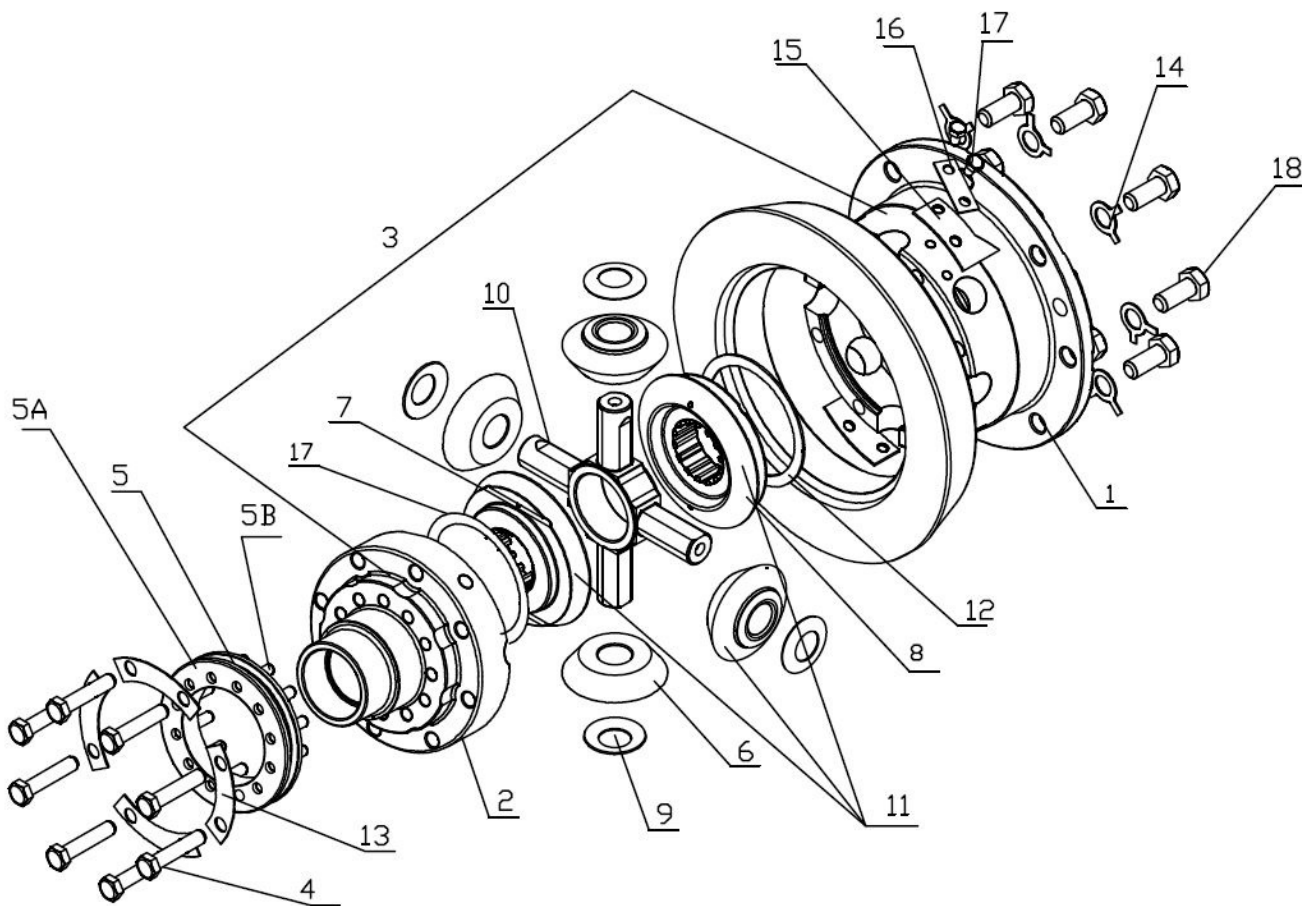

07130A-1/1

CAGE ASSY. WITH DIFFLOCK

Sr.	Model	Item Code	Description	Qty	Int.	Remarks	Cut Off
13	ALL CABIN MODELS	10003791AC	LOCKING WASHER	4			
14	ALL CABIN MODELS	10039206AA	LOCKING WASHER	8			
15	ALL CABIN MODELS	10039268AA	SCOOP	2			
16	ALL CABIN MODELS	10039204AA	LOCKING WASHER	2			
13	SOLI-50(SYNCHRO)	10003791AA	LOCKING WASHER CAGE (ASSY.)	4		INTERCHANGEABLE WITH 10003791AC (ROHS)	
14	SOLI-50(SYNCHRO)	10005680AB	LOCKING WASHER	8		INTERCHANGEABLE WITH 10039206AA (ROHS)