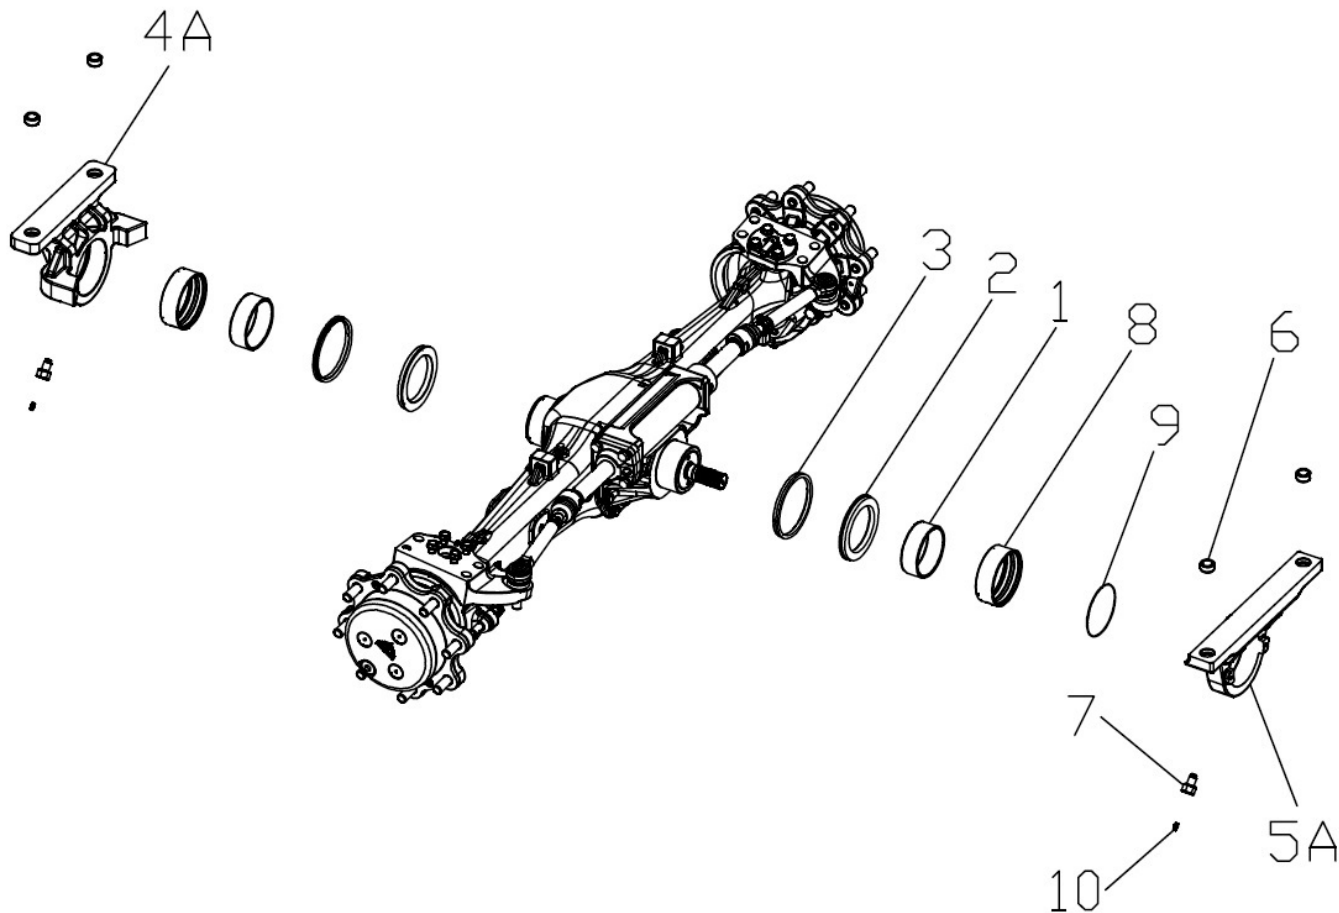

19139A-1/1

FRONT AND REAR SUPPORT

Sr.	Model	Item Code	Description	Qty	Int.	Remarks	Cut Off
1	ALL MODELS	10027561AE	BUSH (FOR AXLE HSG.)	2			
2	ALL MODELS	10027562AD	THRUST WASHER	2			
3	ALL MODELS	10027625AA	V-RING (FRONT AXLE 4WD)	2			
4A	ALL MODELS	10027544AD	FRONT TURNION SUPPORT (FOR MULTISPEED TRANSMISSION)	1			
5A	ALL MODELS	10027638AE	REAR TURNION SUPPORT (FOR MULTISPEED TRANSMISSION)	1			
6	ALL MODELS	10027577AB	DOWEL FOR FRONT REAR SUPPORT	4			
7	ALL MODELS	10028497AA	SPECIAL SCREW	2			
8	ALL MODELS	10027514AF	BUSH (FRONT AXLE HOUSING)	2