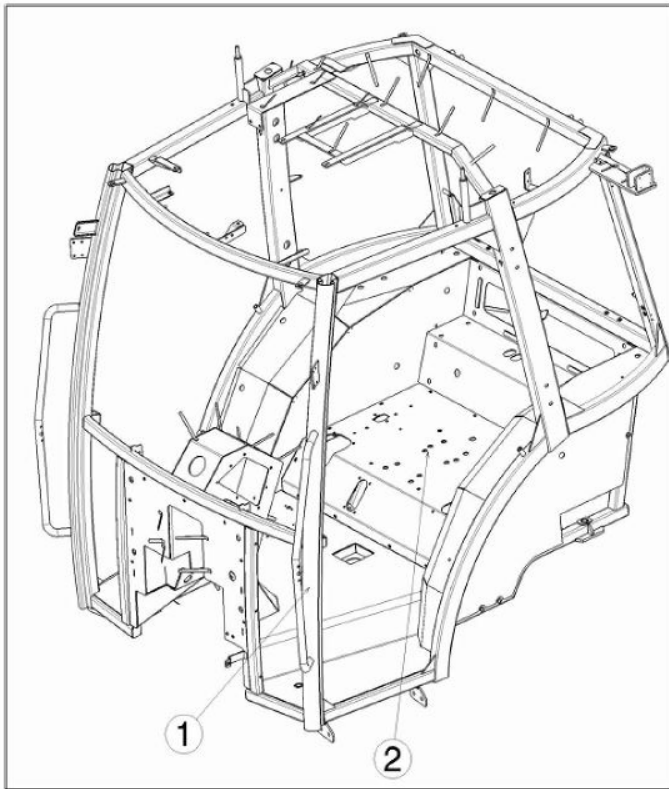

33440A-1/1

STRUCTURE AND REAR FLOOR ASSY

Sr.	Model	Item Code	Description	Qty	Int.	Remarks	Cut Off
3	ALL MODELS	20005568AA	HEX SCREW M6X30 SA4GS	2			
1	ALL MODELS	300033151E	STRUCTURE ASSY	1			
2	ALL MODELS	300033178C	REAR FLOOR ASSLY.	1			
3	ALL MODELS	04040106030	HEX SCREW M6*30	2		INTERCHANGEABLE WITH 20005568AA (ROHS)	
4	ALL MODELS	04030600006	PLAIN WASHER DIA 6.4 *DIA 18 *1.5	2			
5	ALL MODELS	20003285AB	HEX SCREW M8X1.25X30 8-8 SA2JS	14			
6	ALL MODELS	04030600010	PLAIN WASHER DIA 10.5 *DIA 30 *2.5	14