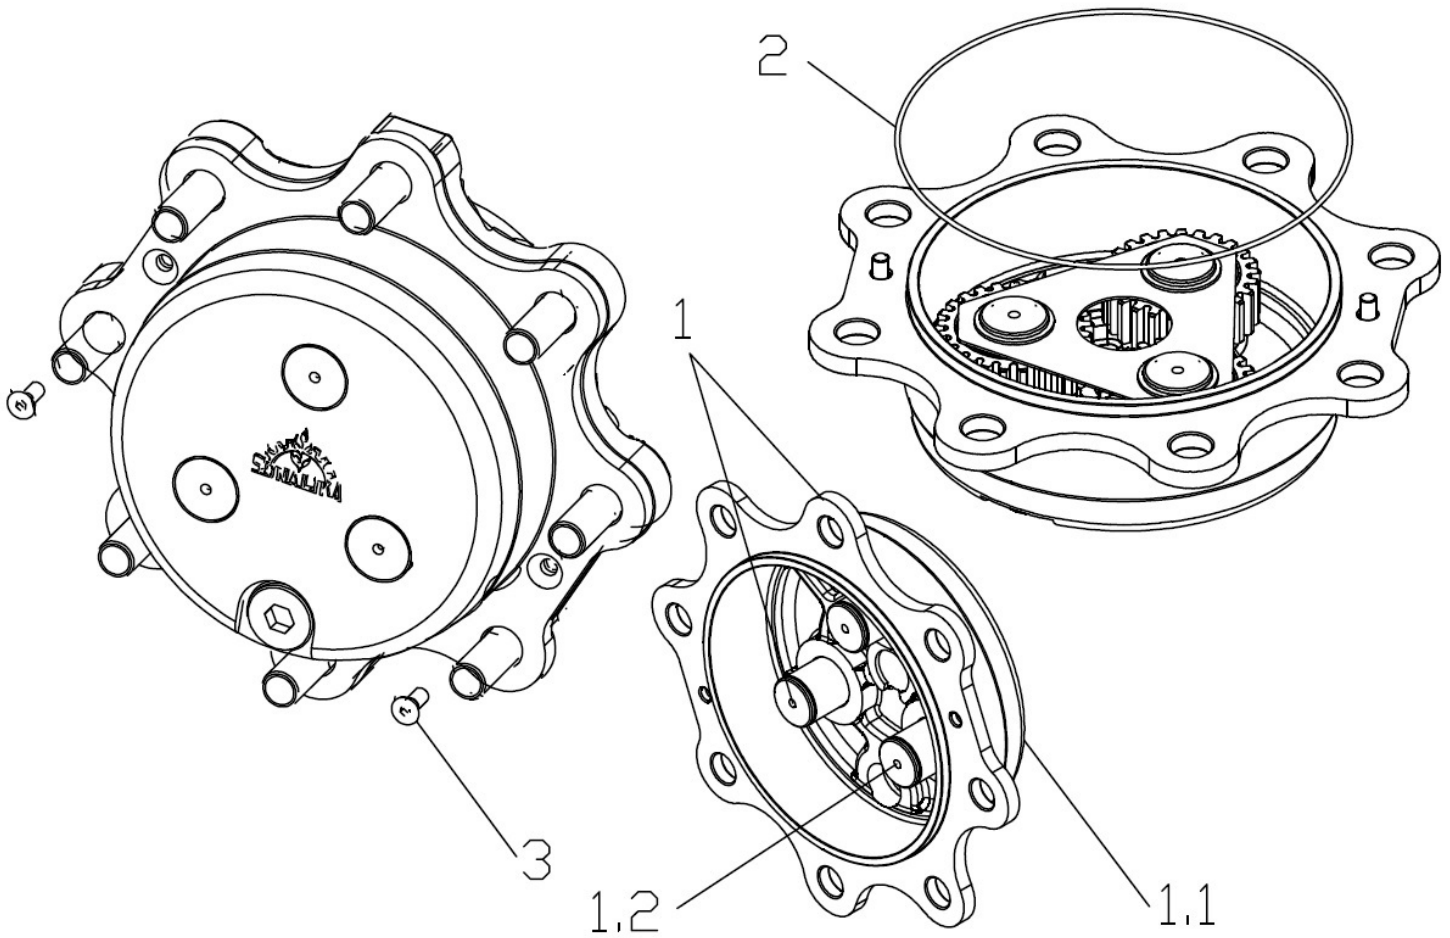

19131A-1/1

PLANET CARRIER LH RH

Sr.	Model	Item Code	Description	Qty	Int.	Remarks	Cut Off
1	ALL MODELS	10028427AF	PLANET CARRIER SUB ASSY	2		APN Serviceable as Child part 10027599AG, 10027637AD	
1.1	ALL MODELS	10027599AG	PLANET CARRIER	2		CHILD PART OF S.NO.1	
1.2	ALL MODELS	10027637AD	PIN FOR PLANET CARRIER (FRONT AXLE 4WD)	6		CHILD PART OF S.NO.1	
2	ALL MODELS	10028492AA	O-RING (Ø216xØ2.5)	2			
3	ALL MODELS	20004015AA	SOCKET FLAT HEAD SCREW DIN 7991-M8X20-10.9	4