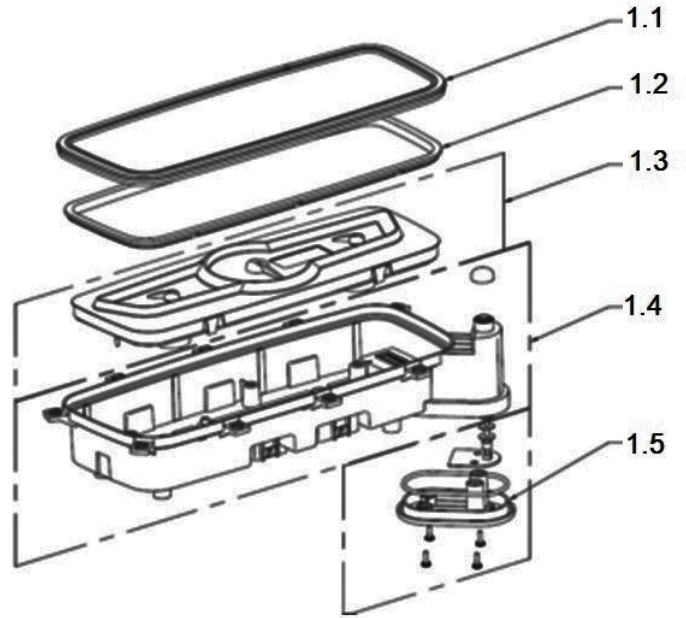

26120A-1-1

CLUSTER ASSY.

Sr.	Model	Item Code	Description	Qty	Int.	Remarks	Cut Off
1	ALL MODELS	300036246A	CLUSTER ASSY (8+2 TRANS. W/O COWL)	1			
1.1	ALL MODELS	10045890AA	Cluster glass assy.	1		CHILD PART of S.NO.1(Child part of Glass is 300217157A-SEALING RING GLASS ASSEMBLY_18 564)	
1.2	ALL MODELS	10045891AA	Cluster Facia	1			
1.3	ALL MODELS	300007384A	PCB ASSY (FOR 8+2 TRANSMISSION)	1			
1.4	ALL MODELS	10045893AA	Cluster Housing sub assy.	1		CHILD PART of S.NO.1(Child part of Housing