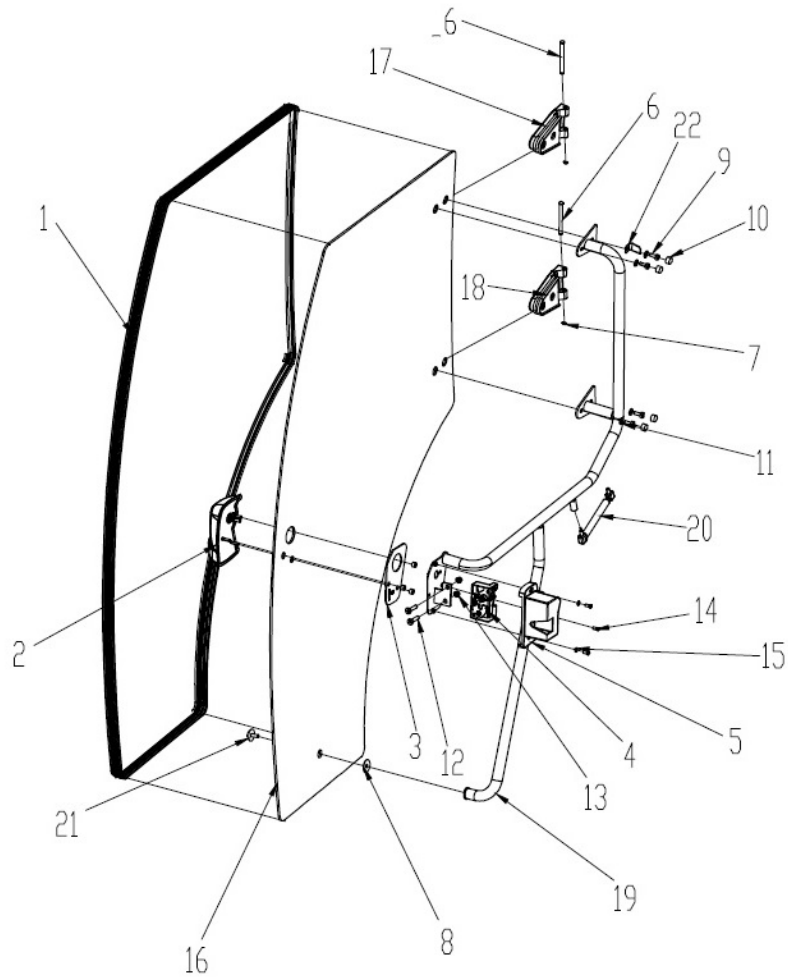

33240A-1/1

RIGHT DOOR ASSY.

Sr.	Model	Item Code	Description	Qty	Int.	Remarks	Cut Off
11	ALL MODELS	20004935AB	PLAIN WASHER DIA 8.4 *DIA 17*1.6	4			
13	ALL MODELS	20004917AB	HEX NYLOC NUT M8*1.25 8	2			
1	ALL MODELS	10084910AA	RUBBER SECTION DOOR 4.5 Mtr.	1			
2	ALL MODELS	10085638AA	DOOR HANDLE RH	1			
3	ALL MODELS	10084514AA	DOOR LOCK RUBBER PAD RH	1			
4	ALL MODELS	10084906AA	LOCK RIGHT	1			
5	ALL MODELS	10084590AA	DOOR LOCK HANDLE COVER RH	1			
6	ALL MODELS	10085684AA	DOOR HINGE PIN DIA 8	2