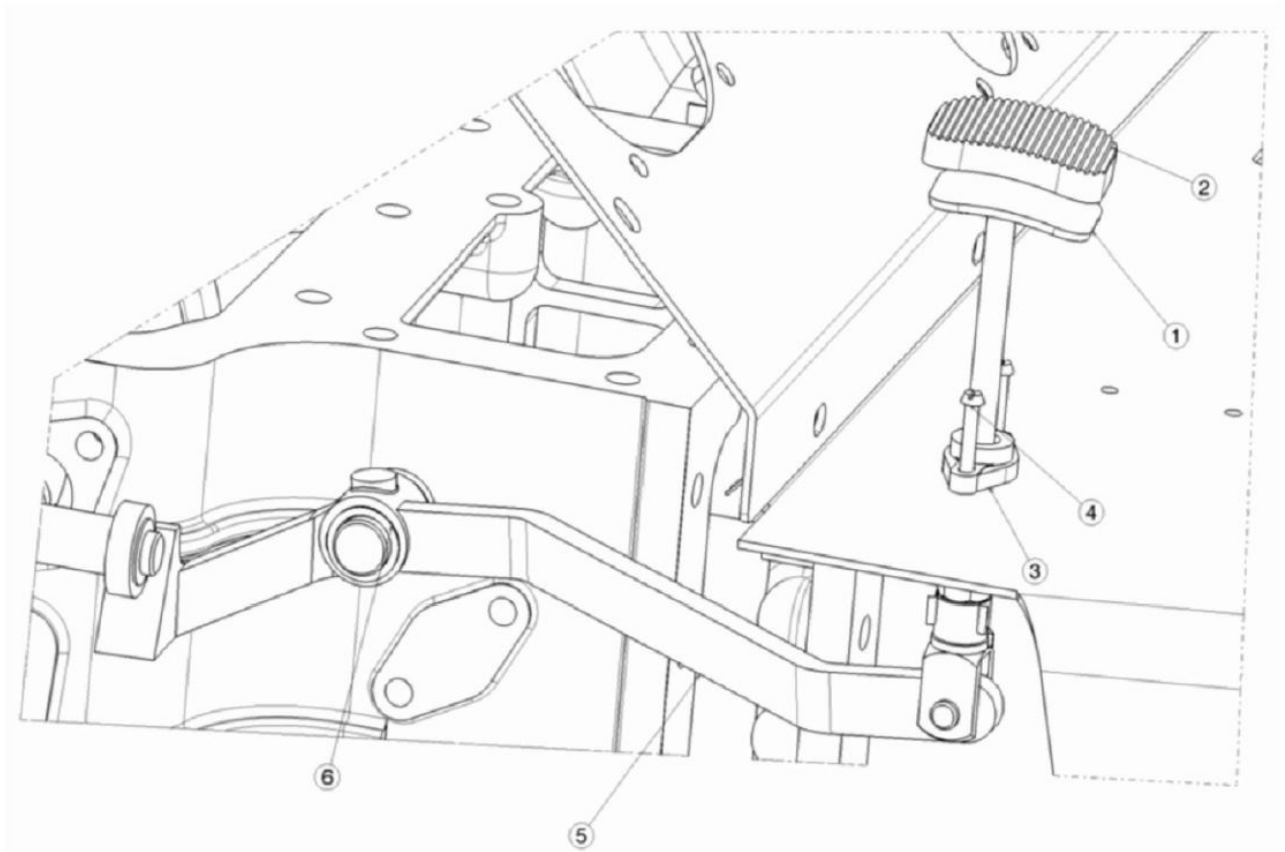

33230A-1/1

DIFFLOCK PEDALASSY.

Sr.	Model	Item Code	Description	Qty	Int.	Remarks	Cut Off
3	ALL MODELS	10083082AB	FLANGE BEARING 4WD LEVER	1			
1	ALL MODELS	300031878B	DIFF LOCK PEDAL ASSY	1		APN 300031878C	
2	ALL MODELS	10086042AB	COVER FOR FOOT THROTTLE	1			
3	ALL MODELS	10083082AA	FLANGE BEARING 4WD LEVER	1		INTERCHANGE ABLE WITH 10083082AB (ROHS)	
4	ALL MODELS	20003282AA	HEX SCREW M6X1X20 8-8 SA3NS	2		INTERCHANGE ABLE WITH 20005569AA (ROHS)	
5	ALL MODELS	300041988A	LINK - DIFF LOCK	1		APN 300041988B	
6	ALL MODELS	04020200020	EXTERNAL CIRCLIP A-20	1