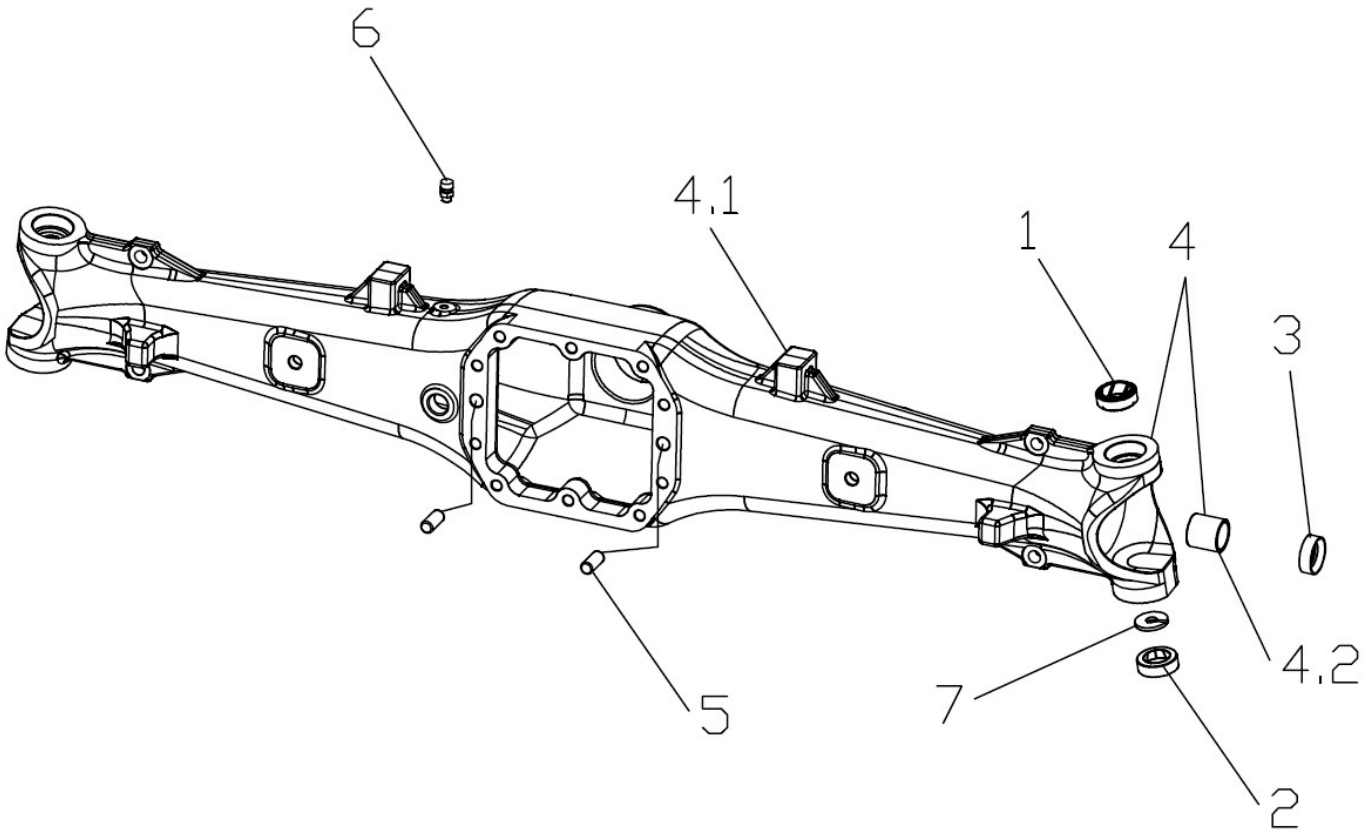

19138A-1/1

BUSHES DOWELS LH RH

Sr.	Model	Item Code	Description	Qty	Int.	Remarks	Cut Off
1	ALL MODELS	10028335AC	CYLINDRICAL BUSHING	2			
2	ALL MODELS	10028334AC	SPHERICAL BUSHING	2		CHILD PART OF 10011577AA (SPHERICAL BUSH SUB ASSY)	
3	ALL MODELS	20004038AA	SEAL(30X44X14)	2			
4	ALL MODELS	10028506AH	AXLE HOUSING BUSH SUB ASSY	1		INTERCHANGEABLE WITH 300046167A (ROHS)	
4.1	ALL MODELS	10027600AI	FRONT AXLE HOUSING	1		CHILD PART OF S.NO.4, APN