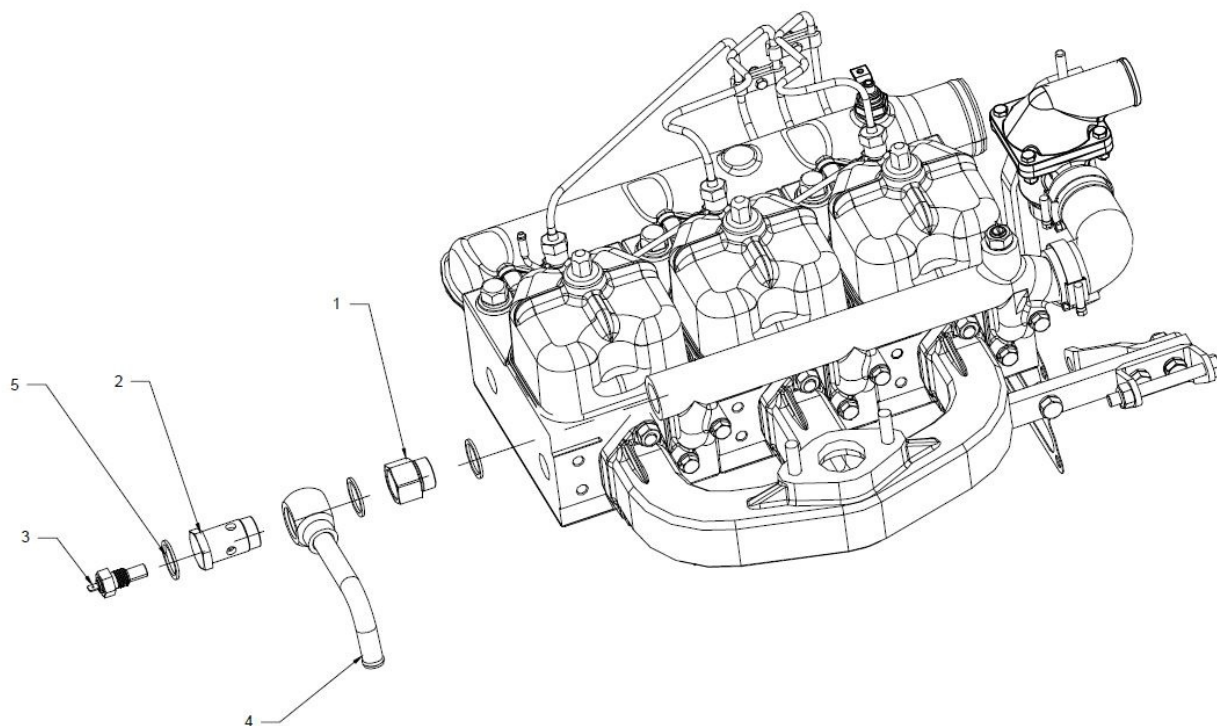

17140A-1/1

ADOPTER ASSY.

Sr.	Model	Item Code	Description	Qty	Int.	Remarks	Cut Off
1	ALL MODELS	300090358A	ADOPTER	1			
2	ALL MODELS	10082883AB	SPECIAL BENJO BOLT FOR TEMP SENSOR	1		INTERCHANGEABLE WITH 10082883AC (ROHS)	
3	ALL MODELS	10001691AA	TEMP. SENSOR UNIT	1			
4	ALL MODELS	10082884AB	PIPE FROM RETURN LINE TO HOT PIPE	1			
5	ALL MODELS	04030226032	SEALING RING 26/32	3