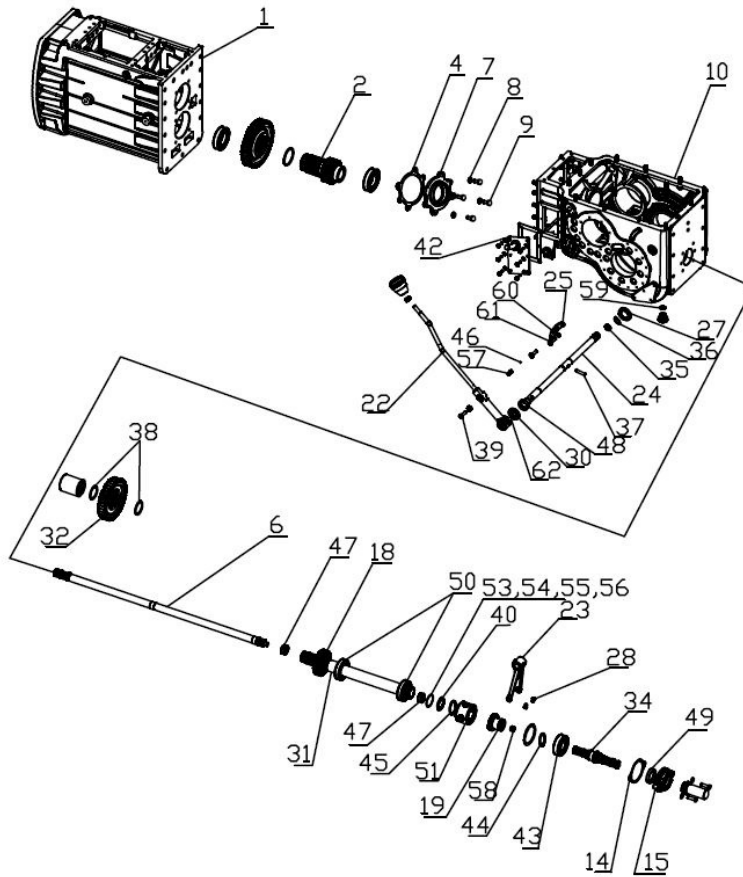

07122A-1/1

PTO ASSY.

Sr.	Model	Item Code	Description	Qty	Int.	Remarks	Cut Off
27	ALL MODELS	10007128AB	SEALING PLUG	1			
43	ALL MODELS	20002682AA	BALL BEARING 6309 (DIA45*100*25)	1			
47	ALL MODELS	20005063AA	NEEDLE BUSH DL3516	2			
1	SOLIS-50(SYNCHRO) 4WD	300039156A	GEAR BOX HOUSING SYNCHROMESH (MAJOR FACE	1			
22	SOLIS-50 SYNCHRO(4WD)	300035076A	PTO LEVER ASSY.	1			
39	SOLIS-50(SYNCHRO) 4WD	20002059AA	HEX HEAD SCREW M8X1.25X16 8-8 SA2JS	1		INTERCHANGE ABLE WITH 20005559AA (ROHS)	
58	SOLIS-50(SYNCHRO) 4WD	20003704AA	NEEDLE CAGE V162116D	1