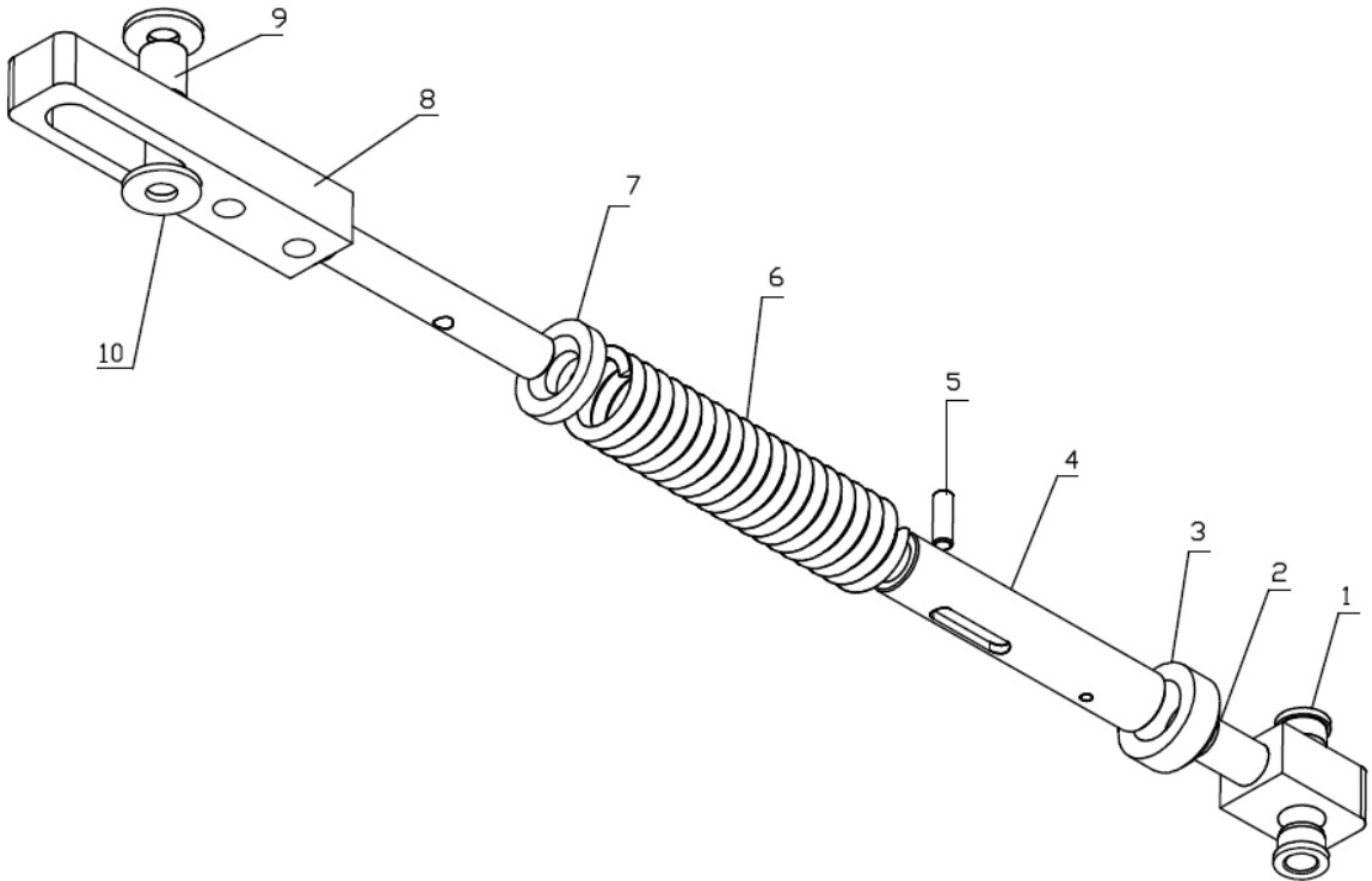

10190A-1/1

COUPLER DRAFT

Sr.	Model	Item Code	Description	Qty	Int.	Remarks	Cut Off
1	ALL MODELS	10007008AB	BUSH SMALL	2			
2	ALL MODELS	10000110AB	END PIECE COMMON	1			
3	ALL MODELS	10007156AA	SPACER 11MM	1			
4	ALL MODELS	10000109AC	SLEEVE COUPLER	1			
5	ALL MODELS	04010205016	CYLINDRICAL PIN DIA5X16	1			
6	ALL MODELS	10007036AA	SPRING COUPLER	1			
7	ALL MODELS	10007152AA	SPACER COUPLER	1			
8	ALL MODELS	10007014AB	END PIECE DRAFT	1