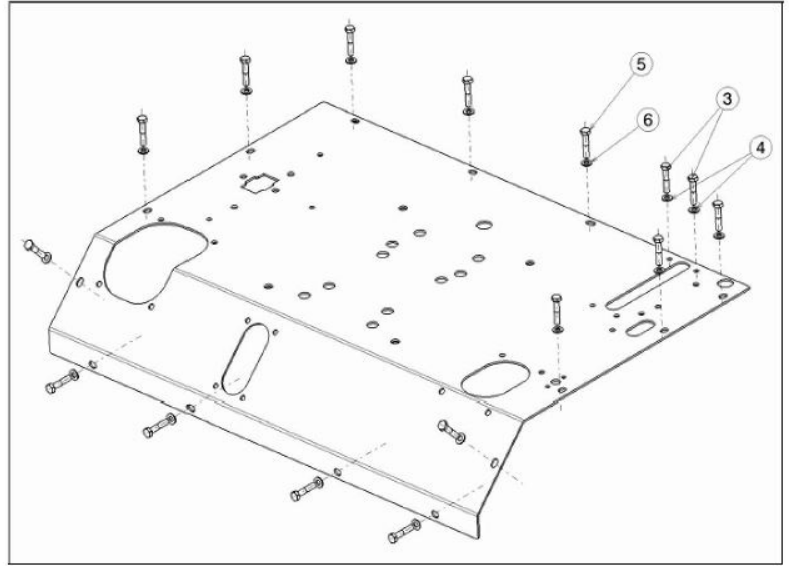

33440A-1/1

STRUCTURE AND REAR FLOOR ASSY

Sr.	Model	Item Code	Description	Qty	Int.	Remarks	Cut Off
3	ALL MODELS	20005568AA	HEX SCREW M6X30 SA4GS	2			
1	ALL MODELS	300033151E	STRUCTURE ASSY	1			
2	ALL MODELS	300033178C	REAR FLOOR ASSLY.	1			
3	ALL MODELS	04040106030	HEX SCREW M6*30	2		INTERCHANGEABLE WITH 20005568AA (ROHS)	
4	ALL MODELS	04030600006	PLAIN WASHER DIA 6.4 *DIA 18 *1.5	2			
5	ALL MODELS	20003285AB	HEX SCREW M8X1.25X30 8-8 SA2JS	14			
6	ALL MODELS	04030600010	PLAIN WASHER DIA 10.5 *DIA 30 *2.5	14