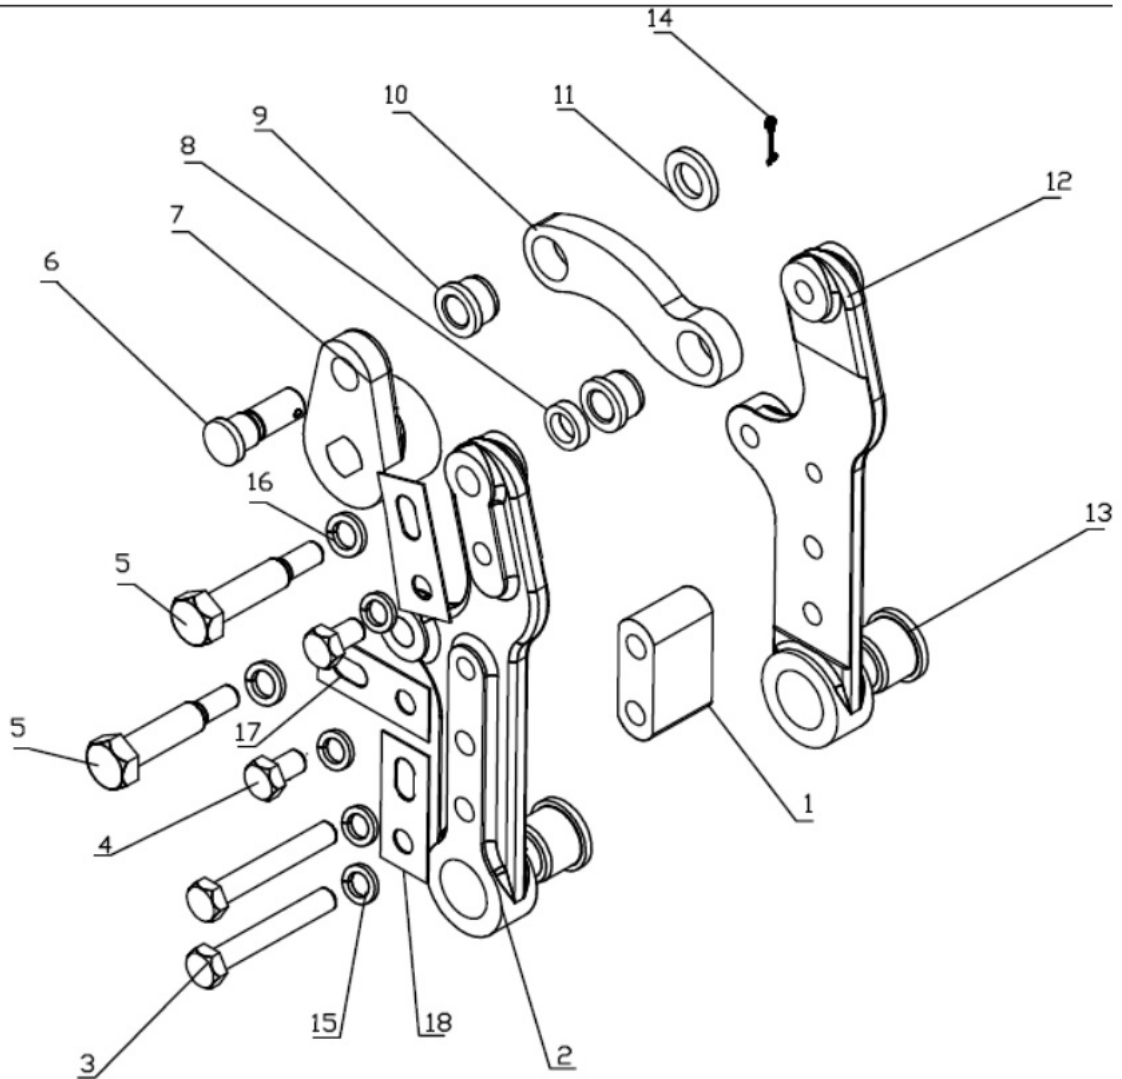

10150A-1/1

ACTUATOR DRAFT

Sr.	Model	Item Code	Description	Qty	Int.	Remarks	Cut Off
3	ALL MODELS	300028444A	HEX BOLT M6*40 SA4GS	2			
17	ALL MODELS	10039240AA	SHEET LOCKING 2 WAY (IIND)	2			
18	ALL MODELS	10039239AA	SHEET LOCKING 2 WAY	1			
1	ALL MODELS	10007004AA	BLOCK SPACER	1			
2	ALL MODELS	10006996AC	ACTUATOR DRAFT RIGHT	1			
3	ALL MODELS	04040706040	HEX SCREW M6X40	2		INTERCHANGEABLE WITH 20003325AA (ROHS)	
4	ALL MODELS	20000104AA	HEX SCREW M6X10	2		INTERCHANGEABLE WITH 20005573AA