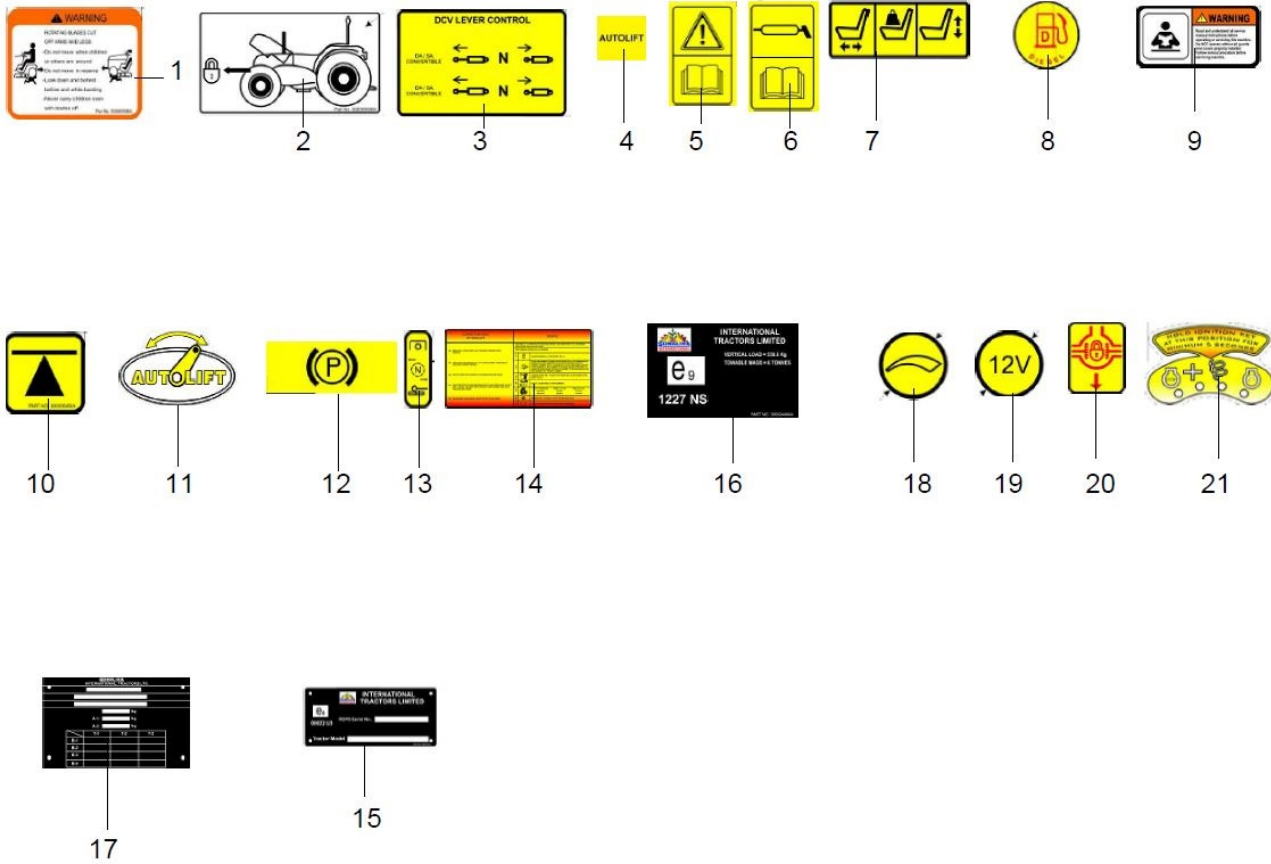

25120A-1/1

STICKERS

Sr.	Model	Item Code	Description	Qty	Int.	Remarks	Cut Off
1	ALL MODELS	300005508A	STICKER FOR RIDING INSTRUCTION	1			
2	ALL MODELS	300005506A	STICKER FOR BONNET LOCK OPEN DECK	1			
3	ALL MODELS	300005505A	STICKER FOR DCV LEVER CONTROL	1			
4	ALL MODELS	10086192AB	AUTOLIFT STICKER	1			
5	ALL MODELS	300005503A	STICKER FOR OPERATOR ALERT	1			
6	ALL MODELS	300005502A	STICKER FOR GREASING POINT	1			
7	ALL MODELS	300005501A	STICKER FOR SEAT ADJUSTMENT & WEIGHT	1			
8	ALL MODELS	300005466A	STICKER FOR DIESEL FUEL	1