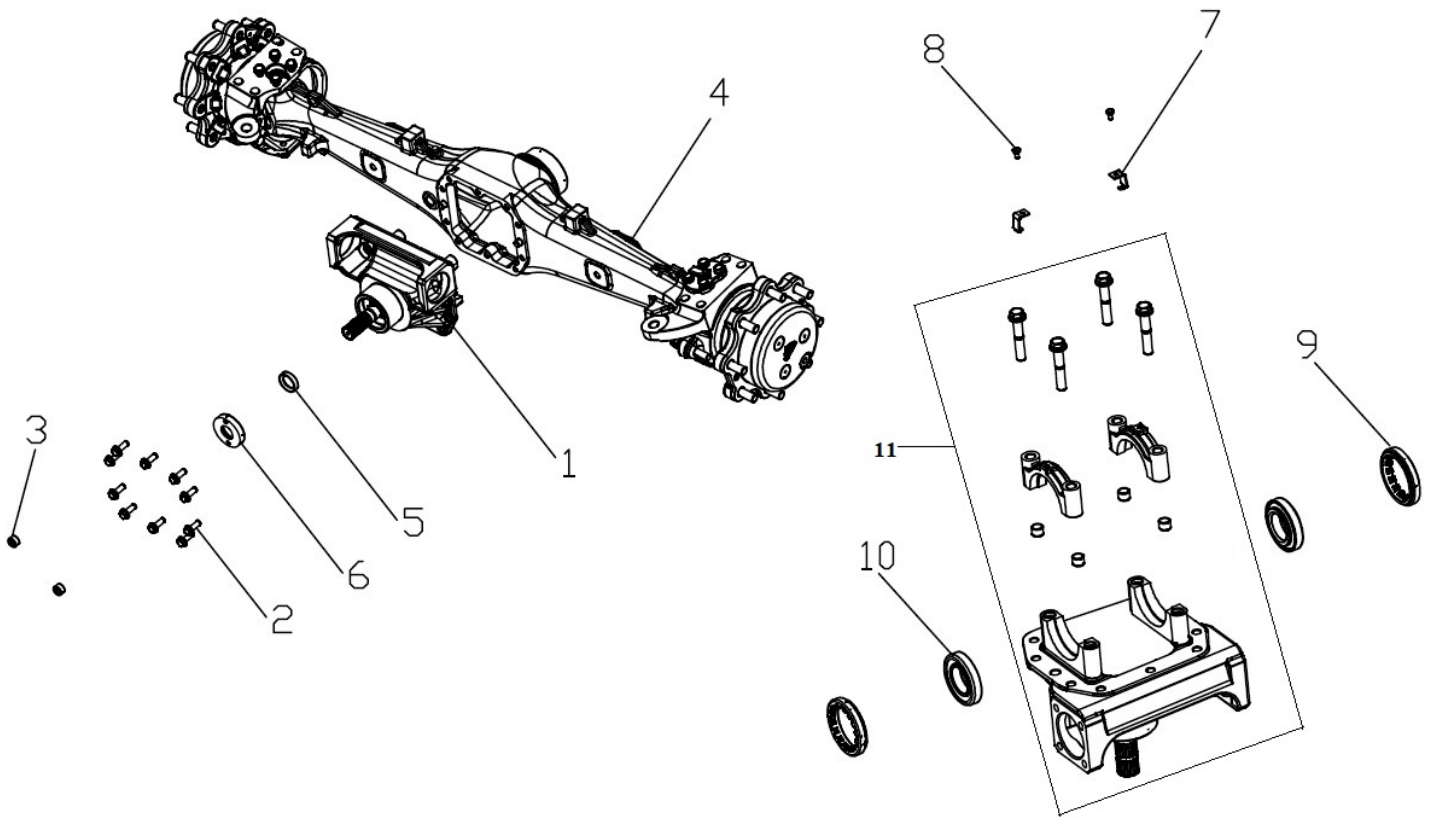

19140A-1/1

DIFFERENTIAL WITH AXLE BEAM

Sr.	Model	Item Code	Description	Qty	Int.	Remarks	Cut Off
1	ALL MODELS	-	DIFFRENTIAL ASSY.	1		SUB ASSY	
2	ALL MODELS	10028545AB	HEX SCREW M12X33	10			
3	ALL MODELS	20004031AA	HEXAGON SOCKET PIPE PLUG (M24X1.5), DIN906,BN-38	2			
4	ALL MODELS	10028506AH	AXLE HOUSING BUSH SUB ASSY	1		INTERCHANGEABLE WITH 300046167A (ROHS)	
5	ALL MODELS	20004039AA	SEAL(33X50X10)	1			
6	ALL MODELS	10027493AB	COVER	1			
7	ALL MODELS	10027500AA	LOCKING PLATE (FOR RING NUT)	2			
8	ALL MODELS	20000104AA	SCREW M6X10	2		INTERCHANGEABLE WITH 20005573AA