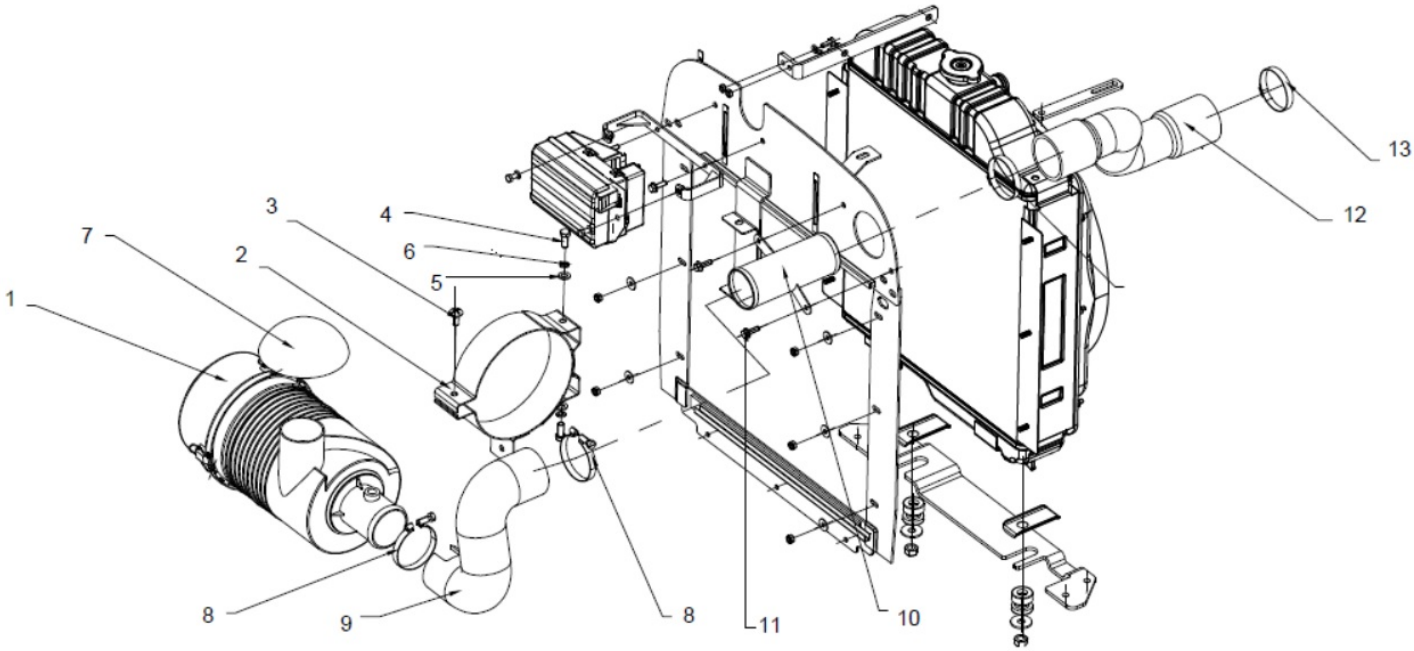

03110A-1/1

AIR CLEANER

Sr.	Model	Item Code	Description	Qty	Int.	Remarks	Cut Off
2	SOLIS-50(SYNCHRO)	10070318BC	MTG. BAND ASSY FOR DRY AIR CLEANER 6"	1			
1	ALL MODELS	803012006C	AIR CLEANER ASSY. DRY-TYPE(6")	1		CHILD PARTS: 41000739AA (PRIMARY), 41000740AA (SAFETY)	
2	ALL MODELS	10070318BB	MTG. BAND ASSY FOR DRY AIR CLEANER 6"	1			
3	ALL MODELS	20003932AA	CROSS SLOTTED TRUSS HEAD SCREW M8(CONTRO	1			
4	ALL MODELS	20001096AA	HEX. HEAD SCREW M8X1.25X20 8-8 SA2JS	2		INTERCHANGEABLE WITH 20005565AA (ROHS)	
5	ALL MODELS	04030600008	PLAIN WASHER DIA 8.4 *DIA 17*1.6	2