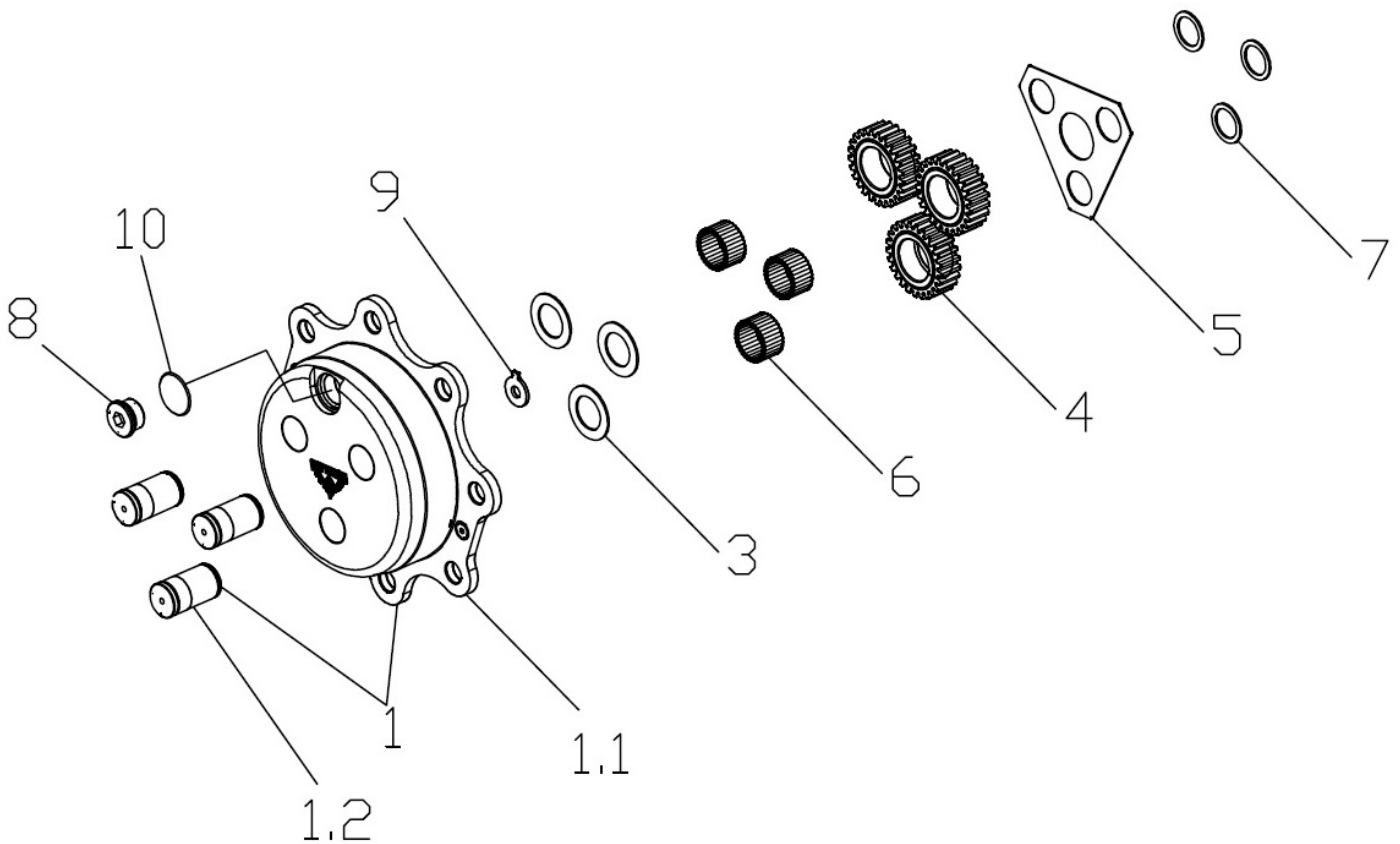

19133A-1/1

REDUCTION GEAR (PLANTERY)

Sr.	Model	Item Code	Description	Qty	Int.	Remarks	Cut Off
1	ALL MODELS	10028427AF	PLANET CARRIER SUB ASSY	2		APN Serviceable as Child part 10027599AG, 10027637AD	
1.1	ALL MODELS	10027599AG	PLANET CARRIER	2		CHILD PART OF S.NO.1	
1.2	ALL MODELS	10027637AD	PIN FOR PLANET CARRIER (FRONT AXLE 4WD)	6		CHILD PART OF S.NO.1	
3	ALL MODELS	10027498AB	WASHER FOR PLANET GEAR	6			
4	ALL MODELS	10027538AC	PLANET GEAR Z-24	6			
5	ALL MODELS	10027495AD	TRIANGULAR WASHER FOR PLANET GEAR	2			
6	ALL MODELS	20004035AA	NEEDLE BEARING (25.6X4)	180