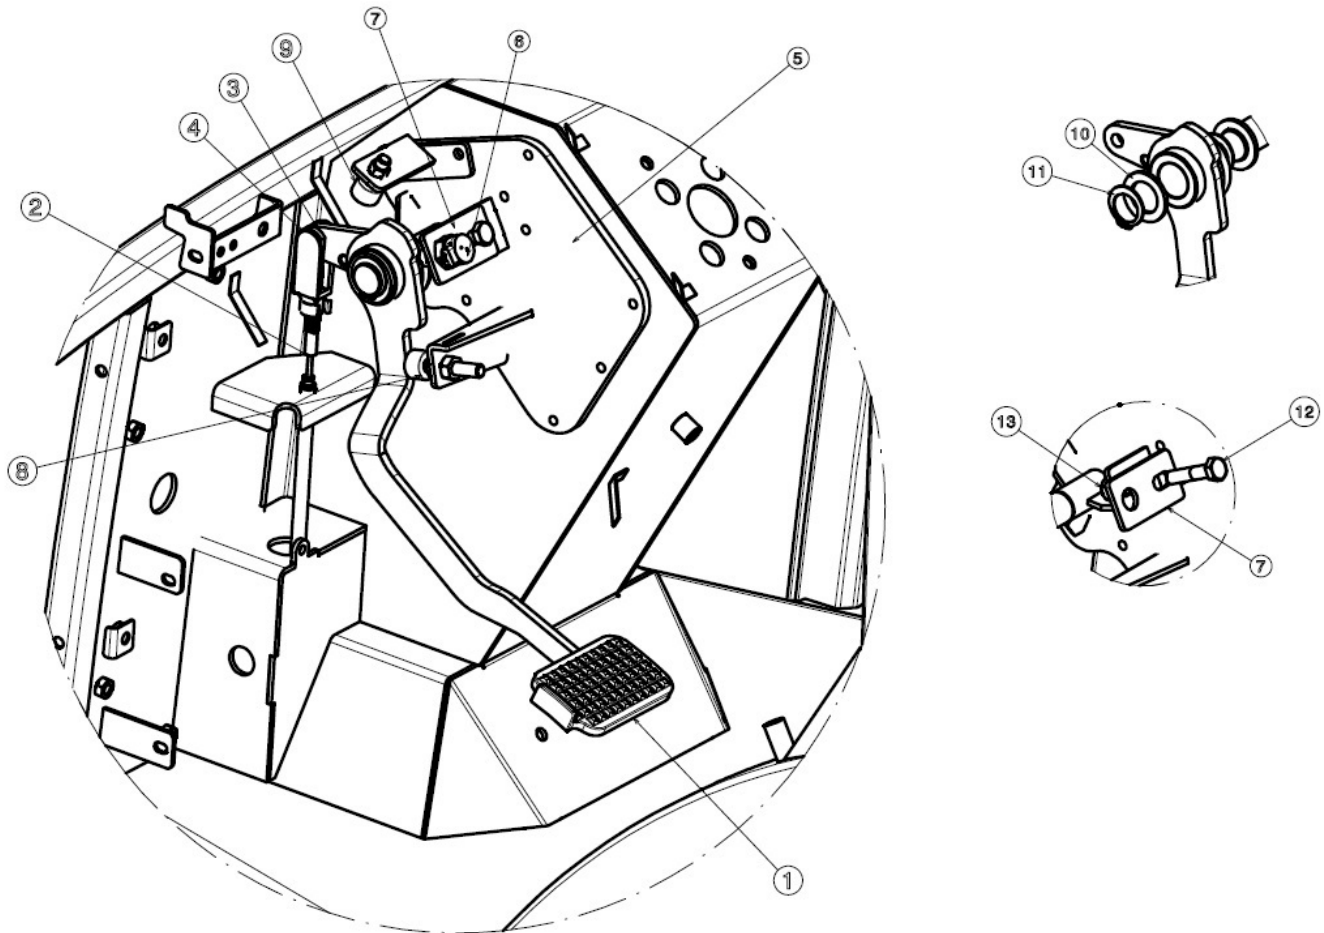

33200A-1/1

CLUTCH PEDAL ASSY.

Sr.	Model	Item Code	Description	Qty	Int.	Remarks	Cut Off
3	ALL MODELS	300031864A	FORK FOR PARKING BRAKE	2			
1	ALL MODELS	300108118A	CLUTCH PEDAL ASSY.	1			
2	ALL MODELS	10084280AB	BRAKE WIRE ASSY	1			
3	ALL MODELS	10083093AA	FORK PARKING BRAKE	2		INTERCHANGEABLE WITH 300031864A (ROHS)	
4	ALL MODELS	10083095AA	ES BOLT (FOR10X20 FORK HEAD) WITH SECURING COLLAR	2			
5	ALL MODELS	300108113A	CLUTCH PEDAL MTG. PLATE ASSY.	1			
6	ALL MODELS	10067785AA	NEUTRAL SAFETY SWITH	1