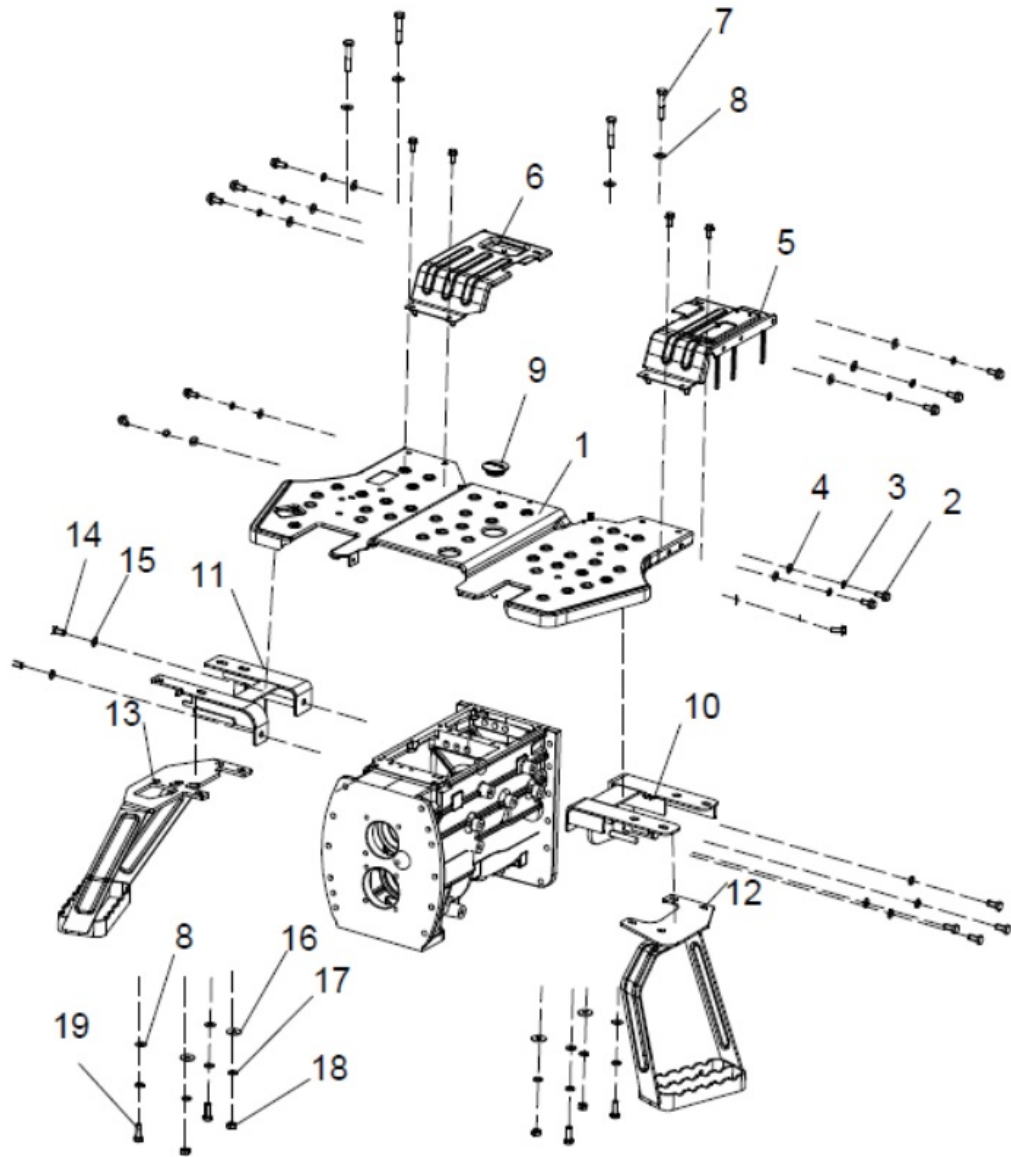

13110A-1/1

FLOOR ASSY.

Sr.	Model	Item Code	Description	Qty	Int.	Remarks	Cut Off
14	ALL MODELS	20005682AA	HEX SCREW M12X1.75X25 -10.9 SA4GS	5			
18	ALL MODELS	20003357AF	HEX NUT M10 -8 SA4GS	4			
1	SOLIS-50(SYNCHRO)	300107605B	FRONT FLOOR ASSY	1			
2	SOLIS-50(SYNCHRO)	20003519AA	HEX FLANGE SCREW M8*1.25*20-8.8 SA2JS	15		INTERCHANGEABLE WITH 20005539AA (ROHS)	
6	SOLIS-50(SYNCHRO)	300025202B	REAR FLOOR ASSY RH	1			
8	SOLIS-50(SYNCHRO)	20000100AA	M/CD WASHER 10.5*21*2	8		INTERCHANGEABLE WITH 20005625AA (ROHS)