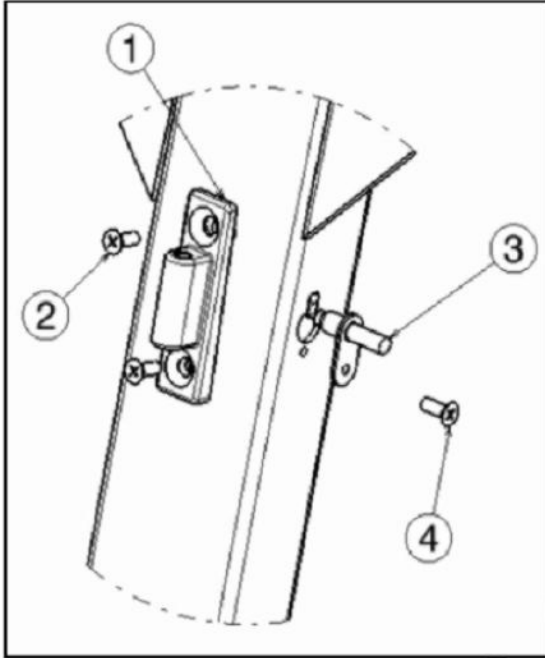

33340A-1/1

ORVM AND DOOR HINGE ASSY.

Sr.	Model	Item Code	Description	Qty	Int.	Remarks	Cut Off
1	ALL MODELS	10085679AA	DOOR HINGE BASE	4			
2	ALL MODELS	10085708AA	CROSS RECESSED FLAT HEAD MACHINE SCREW M8X40	8			
3	ALL MODELS	10085702AA	DOOR SWITCH	2			
4	ALL MODELS	10085715AA	CROSS RECESSED PAN HEAD TAPPING SCREW M4.2X22	2			
5	ALL MODELS	300036287A	Outside Rear view mirror for Cabin	2			
6	ALL MODELS	200000388A	SOCKET HEAD CAP SCREW M6X18 8-8 SA4NS	8			
7	ALL MODELS	04041000006	HEX NYLOC NUT M6	8		INTERCHANGEABLE WITH 20004915AB (ROHS)