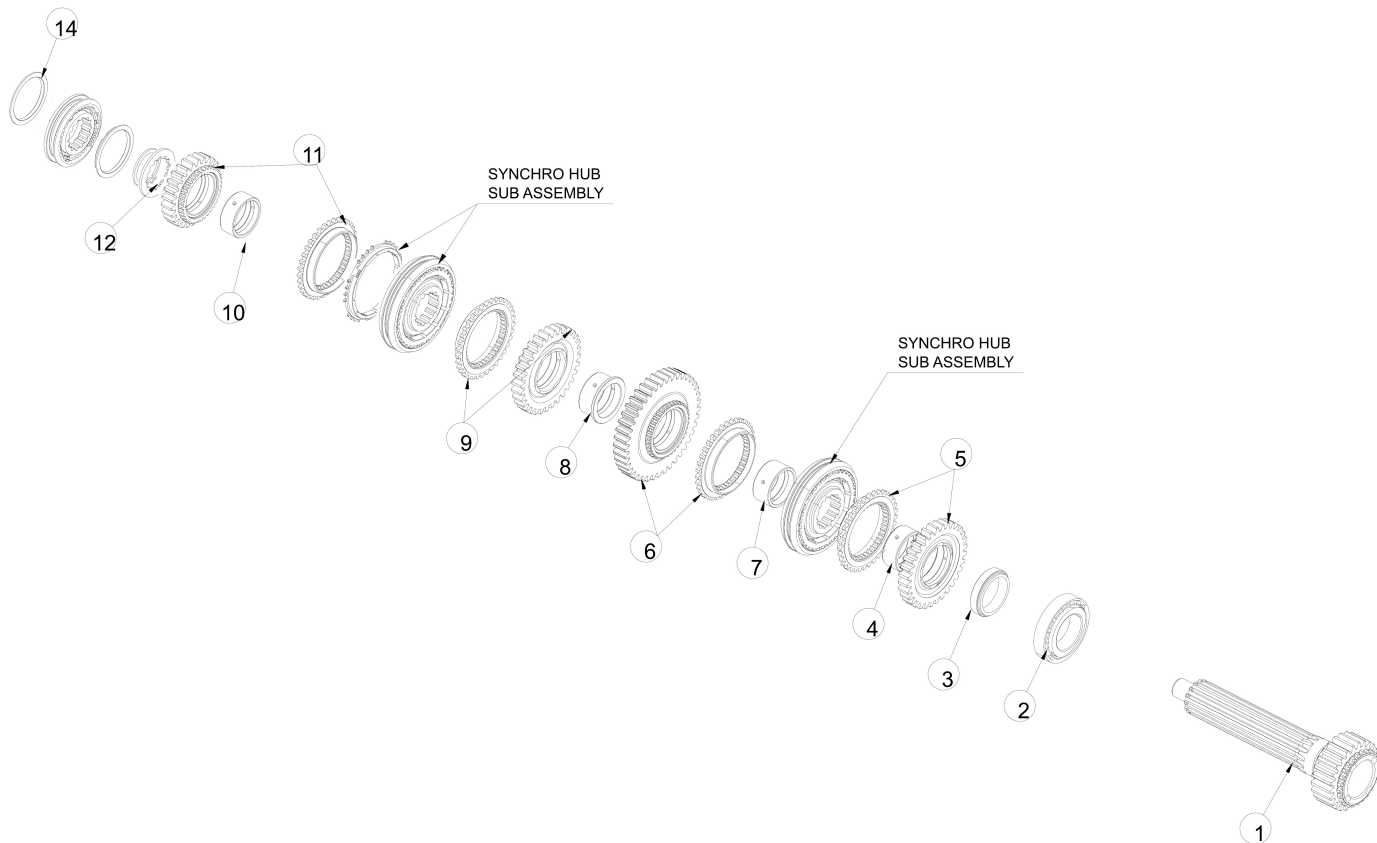

05171A-1/1

INTERMEDIATE SHAFT

Sr.	Model	Item Code	Description	Qty	Int.	Remarks	Cut Off
1	SOLIS-50(SYNCHRO)	10036217AB	INTERMEDIATE SHAFT Z-25	1			
2	SOLIS-50(SYNCHRO)	04000750090	TAPPER ROLLER BRG 30210 (DIA50*90*21.75)	1			
3	SOLIS-50(SYNCHRO)	10006577AD	SPACER FOR INTERMEDIATE SHAFT	1			
4	SOLIS-50(SYNCHRO)	10036100AA	BUSH REV GEAR	1			
5	SOLIS-50(SYNCHRO)	10036416AB	SUB ASSY REV GEAR (Z-32)	1			
6	SOLIS-50(SYNCHRO)	10036409AB	SUB ASSY 1ST GEAR (Z-41/30)	1			
7	SOLIS-50(SYNCHRO)	10036102AA	BUSH 1ST GEAR	1			
8	SOLIS-50(SYNCHRO)	10036106AA	BUSH 2ND GEAR	1