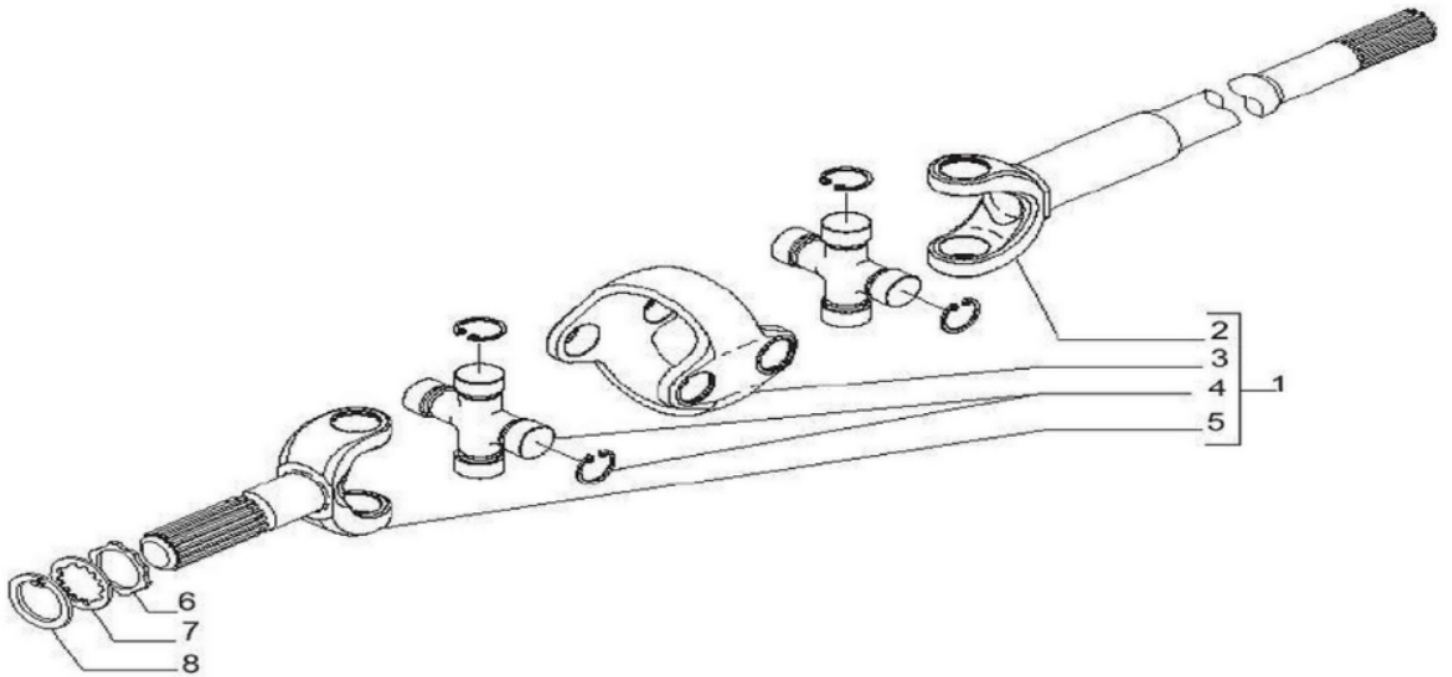

19124A-1/1

DOUBLE U JOINT

Sr.	Model	Item Code	Description	Qty	Int.	Remarks	Cut Off
1	ALL MODELS	21000336AA	DOUBLE U-JOINT	2			
2	ALL MODELS	21000337AA	HALF-SHAFT (DIFF. SIDE)	2		KIT CODE : 21000336AA	
3	ALL MODELS	21000079AA	CENTRAL BODY	2		KIT CODE : 21000336AA	
4	ALL MODELS	21000016AA	SPIDER	4		KIT CODE : 21000336AA	
5	ALL MODELS	21000078AA	HALF-SHAFT (WHEEL SIDE)	2		KIT CODE : 21000336AA	
6	ALL MODELS	21000112AA	THRUST WASHER	2		Alternate Part Code is : 10081572AA	
7	ALL MODELS	21000134AA	WASHER	2		Alternate Part Code is : 10081573AA	
8	ALL MODELS	21000071AA	SNAP RING	2		Alternate Part Code is : 10081574AA