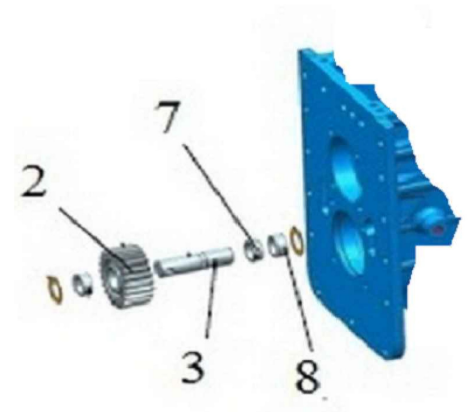

05190A-1/1

IDLER GEAR

Sr.	Model	Item Code	Description	Qty	Int.	Remarks	Cut Off
2A	SOLIS-50(SYNCHRO)	10036151BA	IDLER REV GEAR Z-24	1			
1	ALL MODELS	10006662AA	THRUST WASHER COPPER	2			
2	ALL MODELS	10008731BA	IDLER REV. GEAR Z-24	1			
2	ALL MODELS	10037909AA	IDLER REV. GEAR Z-23 (FINISH NO.)	1			
3	ALL MODELS	10006278BA	SHAFT (FOR IDLER GEAR)	1			
4	ALL MODELS	10006280AA	SPECIAL SCREW	1			
5	ALL MODELS	20002915AA	WASHER 10.6*2*16	1			
7	ALL MODELS	10037625AA	SPACER FOR REVERSE IDLER	1