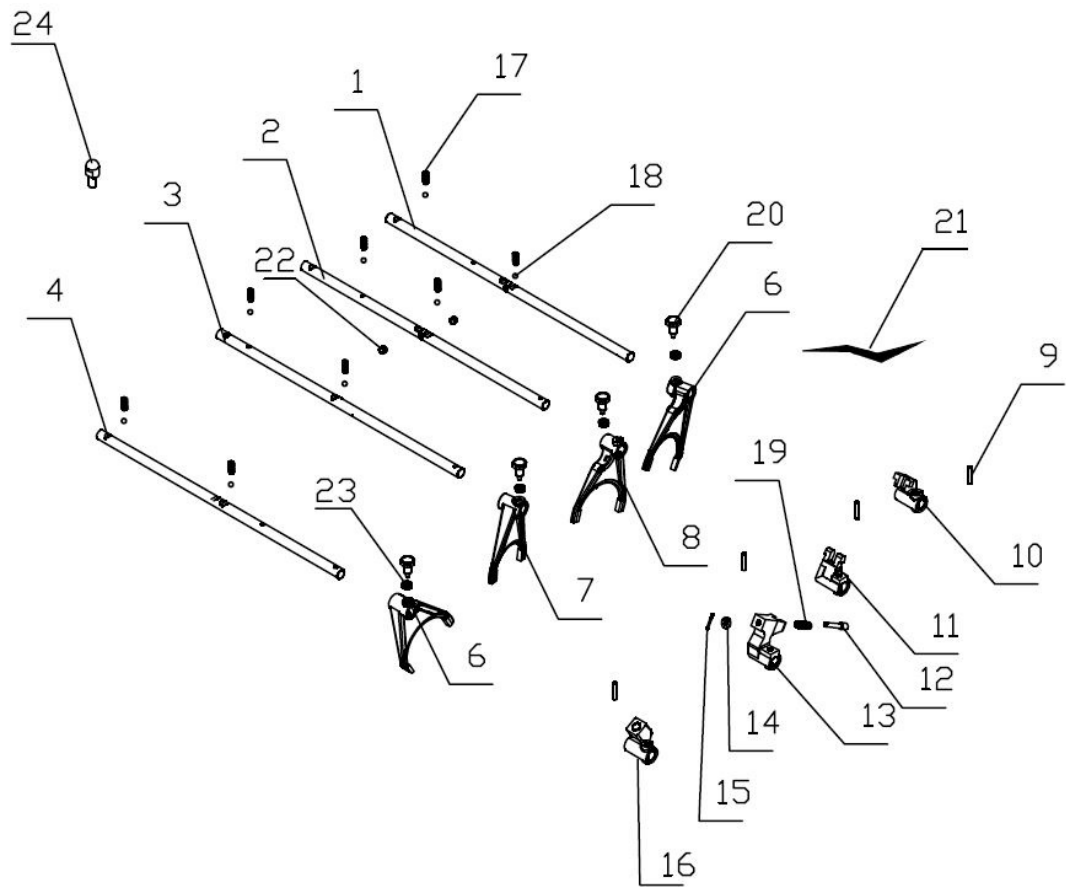

05130A-1/1

GEAR SHIFTER RODS

Sr.	Model	Item Code	Description	Qty	Int.	Remarks	Cut Off
1	ALL MODELS	10037719AA	GEAR SHIFTER ROD 1ST REV.	1			
2	ALL MODELS	10037721AA	GEAR SHIFTER ROD 2ND 3RD	1			
3	ALL MODELS	10037723AA	GEAR SHIFTER ROD (4TH)	1			
4	ALL MODELS	10037725AA	GEAR SHIFTER ROD HI-LOW	1			
6	ALL MODELS	10006404BC	SHIFTER FORK (1ST-REV HI-LOW)	2			
7	ALL MODELS	10006450BB	SHIFTER FORK (4TH)	1			
8	ALL MODELS	10006722BC	SHIFTER FORK(2ND 3RD)	1			
9	ALL MODELS	20003127AA	SPRING PIN (HEAVY DUTY)6X36	4