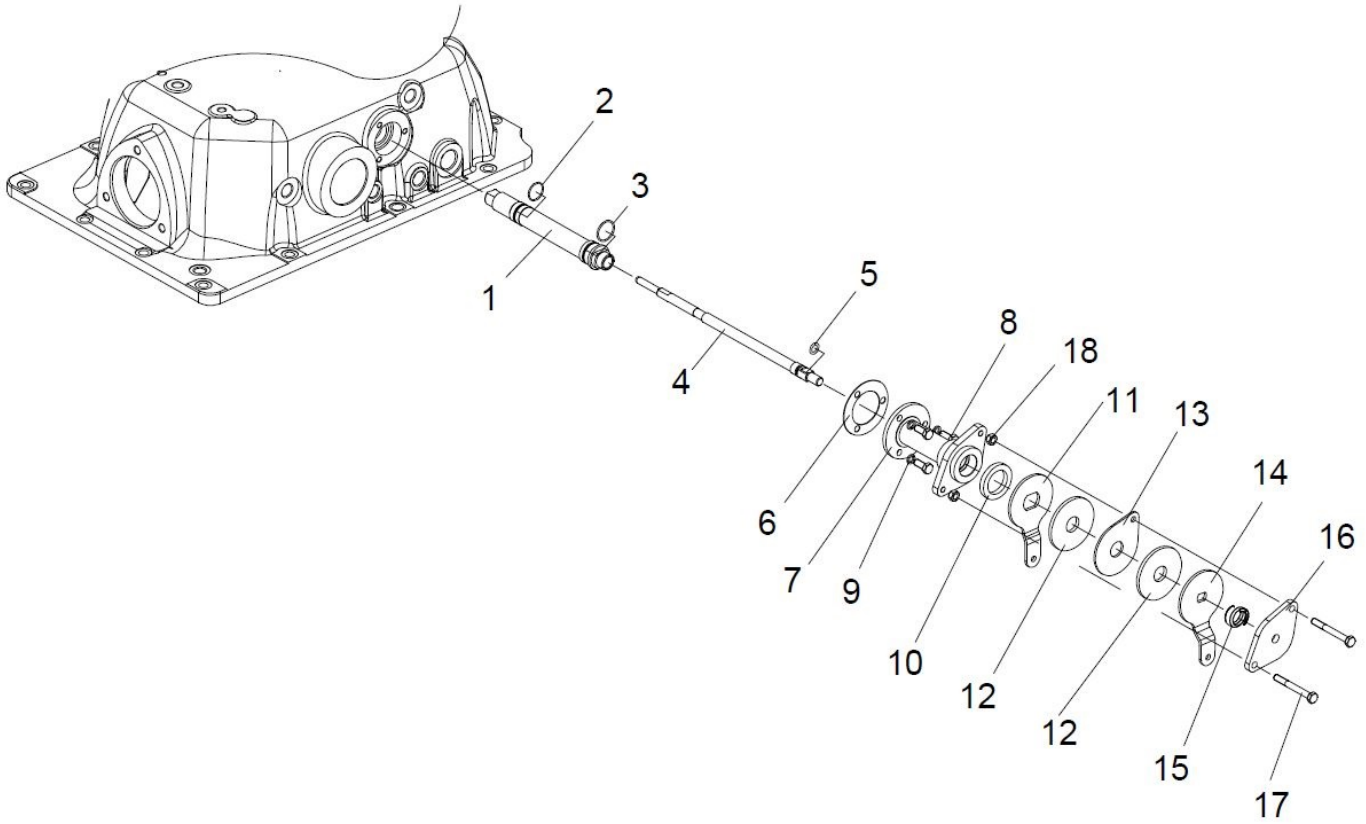

11111A-1/1

OPERATING SECTOR

Sr.	Model	Item Code	Description	Qty	Int.	Remarks	Cut Off
12	ALL MODELS	10007157AB	WASHER FIBRE	2			
1	ALL MODELS	10006924BB	SHAFT POSITION	1			
2	ALL MODELS	10007240AC	O-RING FOR SUCTION FLANGE	1			
3	ALL MODELS	20002887AD	O-RING (FOR SLEEVE OUTER)	1			
4	ALL MODELS	10006217AD	SHAFT DRAFT	1			
5	ALL MODELS	20002874AD	O-RING (FOR RAM CYLINDER,R.V. HSG.,RELEAS	1			
6	ALL MODELS	10008460AA	GASKET (OPERATING SECTOR)	1		INTERCHANGEABLE WITH 10086505AA (ROHS)