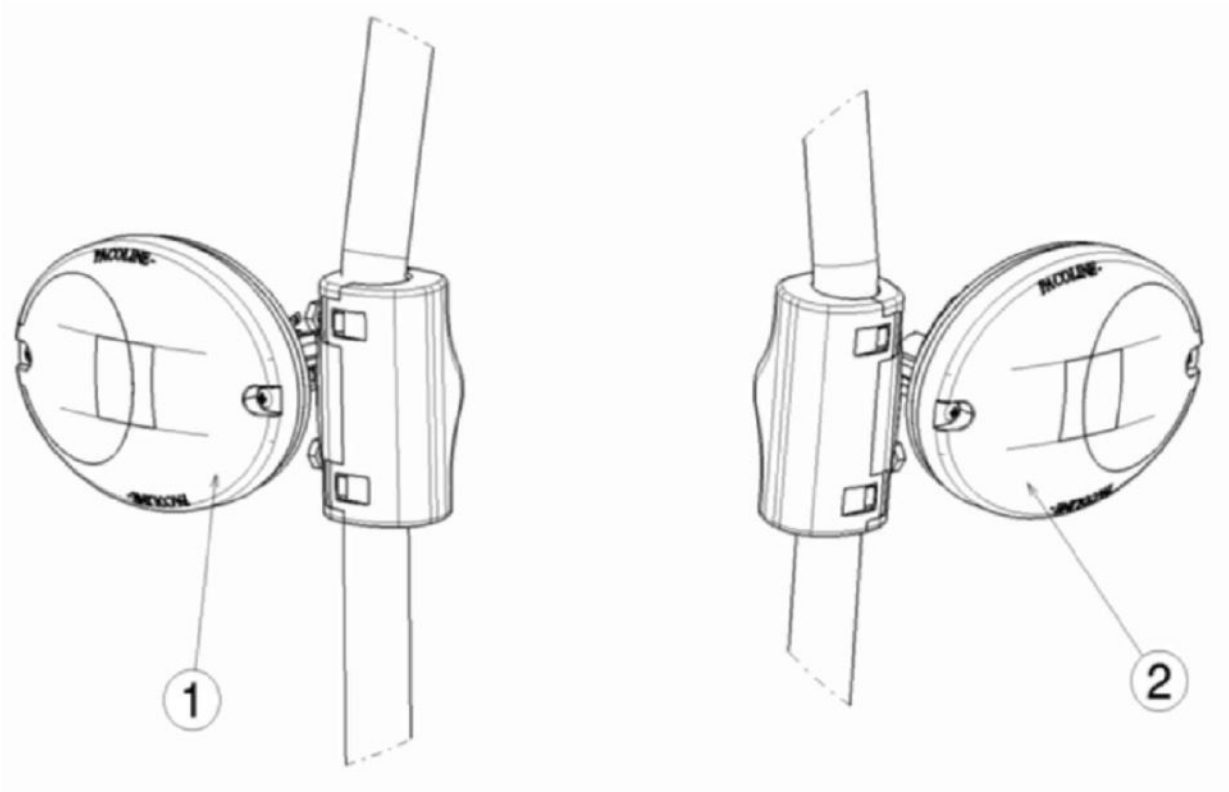

33300A-1/1

FRONT INDICATOR LAMP ASSY.

Sr.	Model	Item Code	Description	Qty	Int.	Remarks	Cut Off
1	ALL MODELS	10087417AB	FRONT INDICATOR LAMP	1			
2	ALL MODELS	10087417AB	FRONT INDICATOR LAMP	1