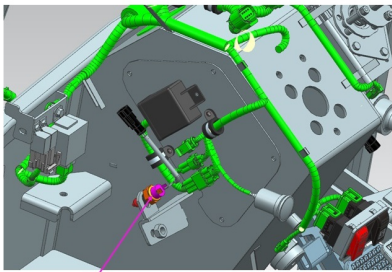

3

1

3

2

Sr.	Model	Item Code	Description	Qty	Int.	Remarks	Cut Off
1	ALL MODELS	10067841AB	COT TUBE (FRONT LIGHT HARNESS COVERING)	2			
2	ALL MODELS	10010866AB	CABIN ROOF LIGHT	1			
3	ALL MODELS	10053758AA	CLUTCH SAFETY SWITCH	4