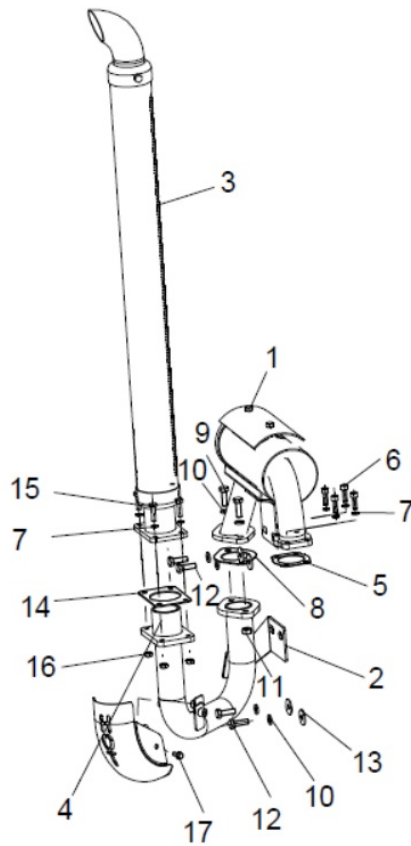

01110A-1/1

UNDERHOOD SILENCER

Sr.	Model	Item Code	Description	Qty	Int.	Remarks	Cut Off
6	ALL MODELS	20005001AB	HEX SOCKET HEAD CAP SCREW M8*25	4			
9	ALL MODELS	20005544AA	HEX BOLT M10X1.5X40 SA4GS	2			
14	ALL MODELS	300094634A	HEAD GASKET FOR EXHAUST ELBOW 4 MTG	1	YES	10085397AA OR10086363AA BOTH ARE INTERCHANGE ABLE WITH 300094634A	HZCDS855712S 3
11	SOLIS-50(SYNCHRO)	20003357AF	HEX NUT M10 -8 SA4GS	2			
11	ALL MODELS	20003357AF	HEX NUT M10 -8 SA4GS	2	YES	interchange with 20003357AB	FOR NON EU MODELS- JZNSS869101S M FOR EU