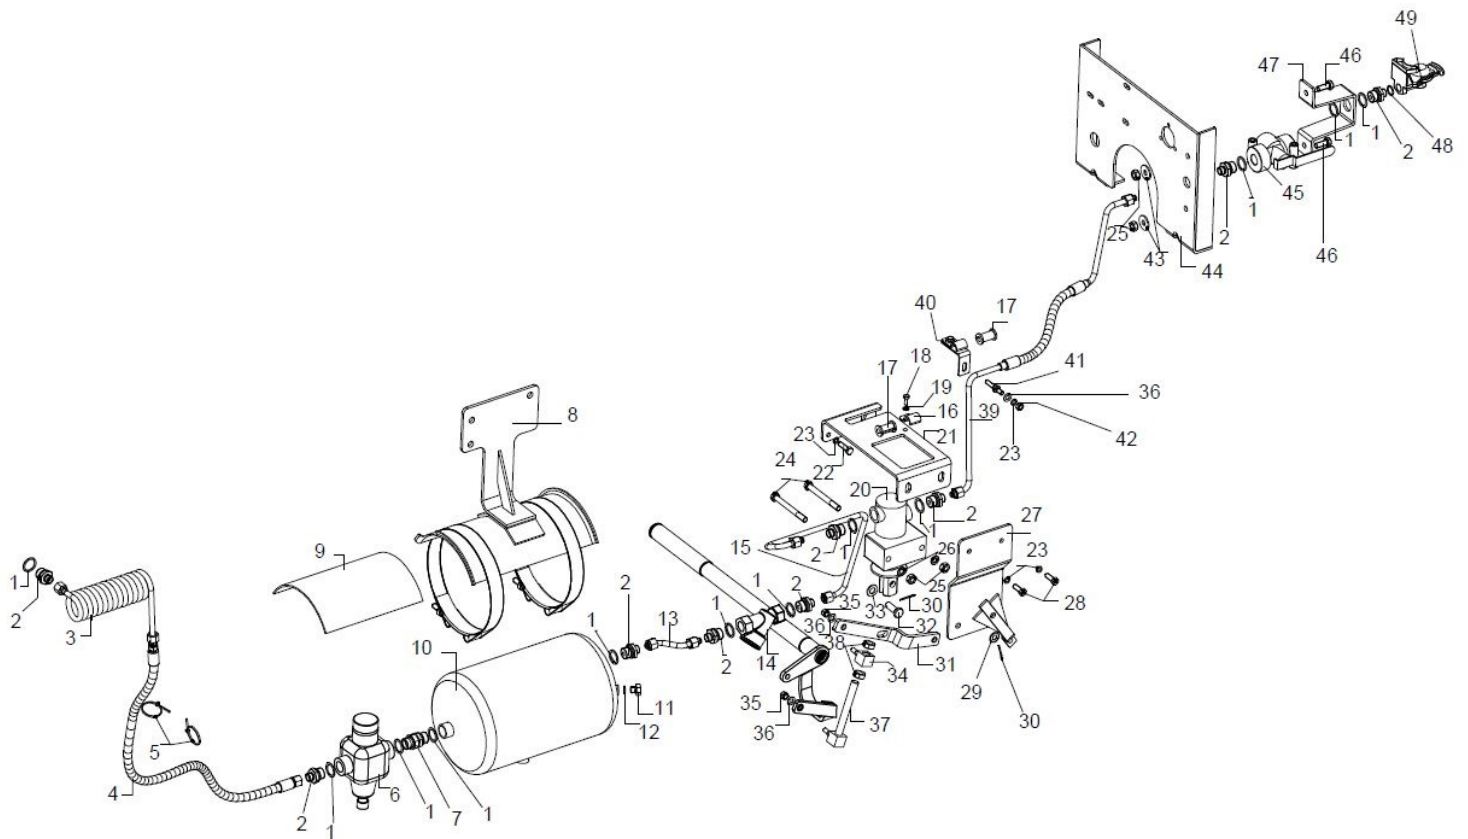

10131A-1/1

HYDRAULIC PIPES WITH ATB

Sr.	Model	Item Code	Description	Qty	Int.	Remarks	Cut Off
2	ALL MODELS	10025121AB	ADOPTER M22X1.5/M16X1.5	9			
11	ALL MODELS	300030957A	PLUG M12X1.5	1			
32	ALL MODELS	10012226AB	PIN FOR BRAKE VALVE	1			
34	ALL MODELS	10012225AC	ACTUATING LINK	1			
35	ALL MODELS	20004917AB	HEX NYLOC NUT M8*1.25 8	2			
37	ALL MODELS	10012223AC	ACTUATING LINK	1			
40	ALL MODELS	300067127A	CLAMP ASSY	1			
41	ALL MODELS	200001881A	SPECIAL HEX HEAD SCREW M8X1X30/M8X1.25X1	1