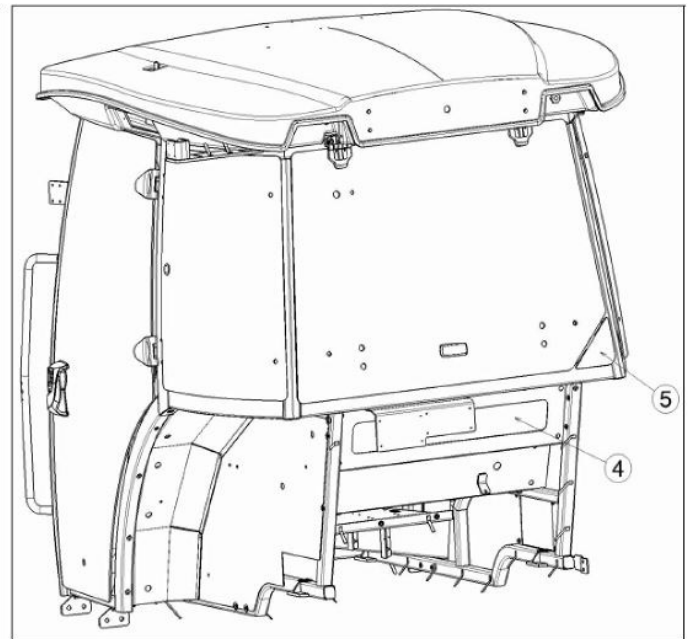

33280A-1/1

GLASSES

Sr.	Model	Item Code	Description	Qty	Int.	Remarks	Cut Off
1	ALL MODELS	300037227A	WINDSHIELD GLASS	1			
2	ALL MODELS	300037226A	FRONT BOTTOM GLASS RH	1			
3	ALL MODELS	300037225A	FRONT BOTTOM GLASS LH	1			
4	ALL MODELS	300042988A	SERVICE GLASS	1			
5	ALL MODELS	300031762A	COVER SUPPORT REAR GLASS	1		INTERCHANGEABLE WITH 300031762B (ROHS)	
6	ALL MODELS	10085642AA	WIPER AND BLADE ASSY FRONT	1			
7	ALL MODELS	10085641AA	WIPER MOTOR FRONT	1