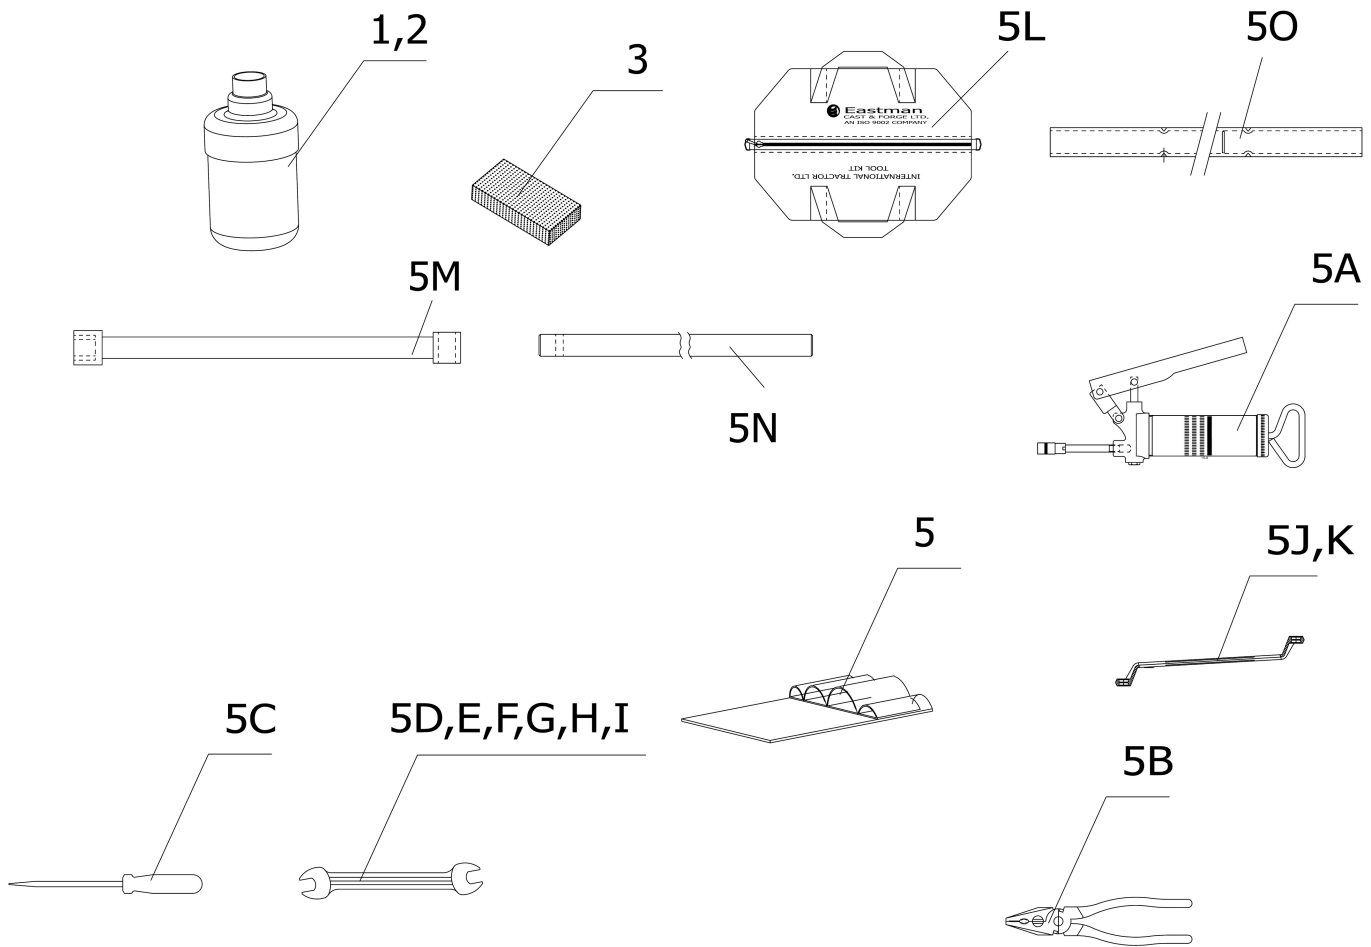

31111A-1/1

ACCESSORIES

Sr.	Model	Item Code	Description	Qty	Int.	Remarks	Cut Off
1	SOLIS-50(SYNCHRO)	10004801AA	PRIMARY FILTER ELEMENT	3			
2	SOLIS-50(SYNCHRO)	10004802AB	SECONDARY FILTER ELEMENT	3			
3	SOLIS-50(SYNCHRO)	10004836AB	ELEMENT OIL LUB . FILTER	4			
5	SOLIS-50(SYNCHRO)	10012628AA	HAND TOOL KIT (EXPORT)	1			
5(A)	SOLIS-50(SYNCHRO)	20002841AB	GREASE GUN	1		S.NO. 5 INCLUDES S. NO.5(A) TO 5 (O)	
5(B)	SOLIS-50(SYNCHRO)	20002843AA	PLIER 7"	1		S.NO. 5 INCLUDES S. NO.5(A) TO 5 (O)