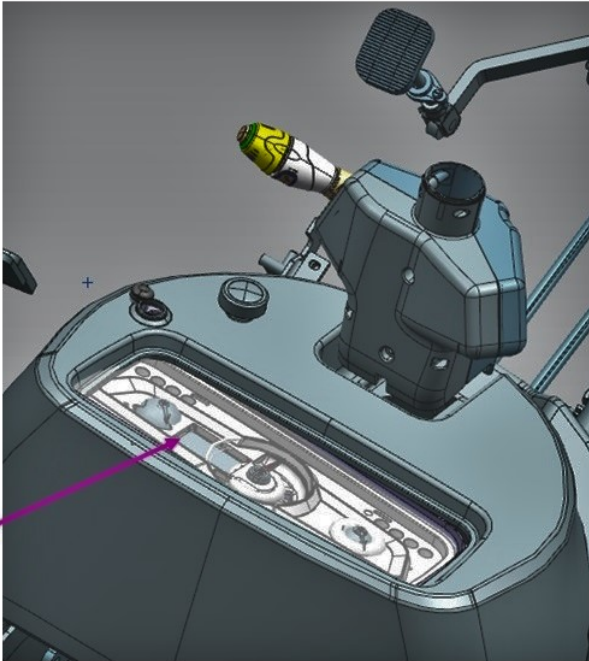

26120A-1-1

CLUSTER ASSY.

Sr.	Model	Item Code	Description	Qty	Int.	Remarks	Cut Off
1	ALL MODELS	300036246A	CLUSTER ASSY (8+2 TRANS. W/O COWL)	1			
1.1	ALL MODELS	10045890AA	Cluster glass assy.	1		CHILD PART of S.NO.1(Child part of Glass is 300217157A-SEALING RING GLASS ASSEMBLY_18 564)	
1.2	ALL MODELS	10045891AA	Cluster Facia	1			
1.3	ALL MODELS	300007384A	PCB ASSY (FOR 8+2 TRANSMISSION)	1			
1.4	ALL MODELS	10045893AA	Cluster Housing sub assy.	1		CHILD PART of S.NO.1(Child part of Housing