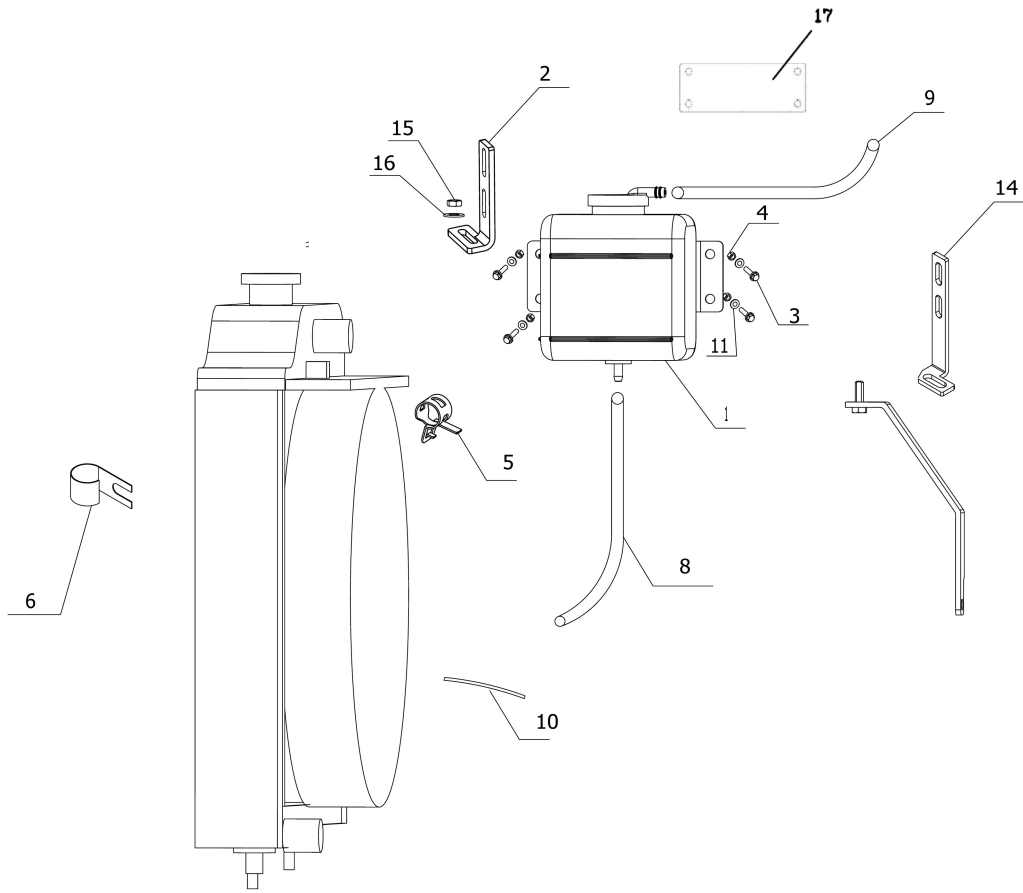

## COOLANT TANK ASSY.

Sr.	Model	Item Code	Description	Qty	Int.	Remarks	Cut Off
1	SOLIS-50(SYNCHRO)	10023524AB	COOLANT ASSY	1			
2	SOLIS-50(SYNCHRO)	10070389AC	BRACKET FOR COOLANT TANK (LEFT)	1			
3	SOLIS-50(SYNCHRO)	20003520AA	HEX FLANGE SCREW M8*1.25*25-8.8 SA2JS	4		INTERCHANGEABLE WITH 20005539AA (ROHS)	
4	SOLIS-50(SYNCHRO)	20003355AB	HEX NUT M8X1.25 -8 SA2JS	4		INTERCHANGEABLE WITH 200000391A (ROHS)	
5	SOLIS-50(SYNCHRO)	10023569AA	CLAMP DIA 12.5 MM	2			
6	SOLIS-50(SYNCHRO)	10024780AB	CLAMP ( RADIATOR )	2		INTERCHANGEABLE WITH 10039275AA	