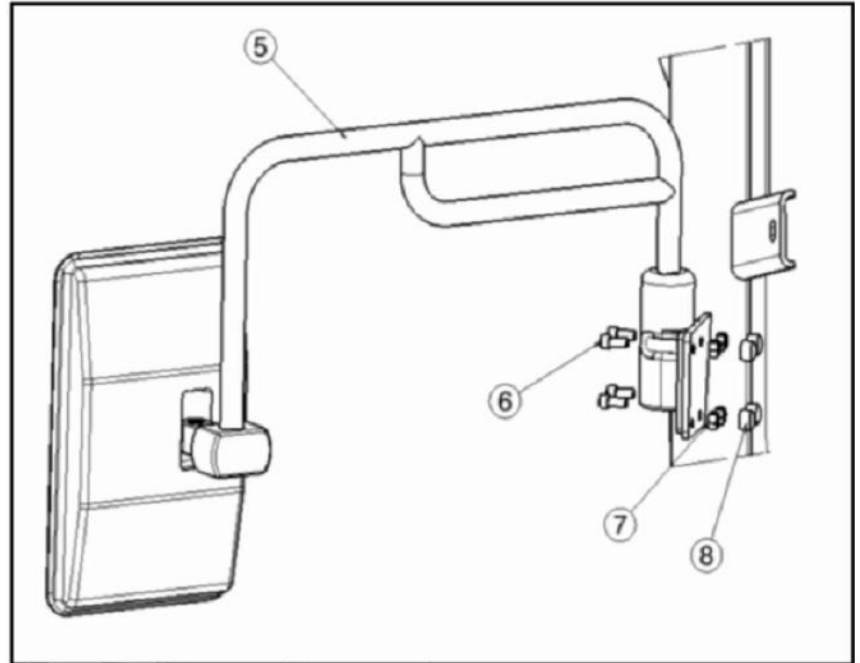

## ORVM AND DOOR HINGE ASSY.

Sr.	Model	Item Code	Description	Qty	Int.	Remarks	Cut Off
1	ALL MODELS	10085679AA	DOOR HINGE BASE	4			
2	ALL MODELS	10085708AA	CROSS RECESSED FLAT HEAD MACHINE SCREW M8X40	8			
3	ALL MODELS	10085702AA	DOOR SWITCH	2			
4	ALL MODELS	10085715AA	CROSS RECESSED PAN HEAD TAPPING SCREW M4.2X22	2			
5	ALL MODELS	300036287A	Outside Rear view mirror for Cabin	2			
6	ALL MODELS	200000388A	SOCKET HEAD CAP SCREW M6X18 8-8 SA4NS	8			
7	ALL MODELS	04041000006	HEX NYLOC NUT M6	8		INTERCHANGEABLE WITH 20004915AB (ROHS)	