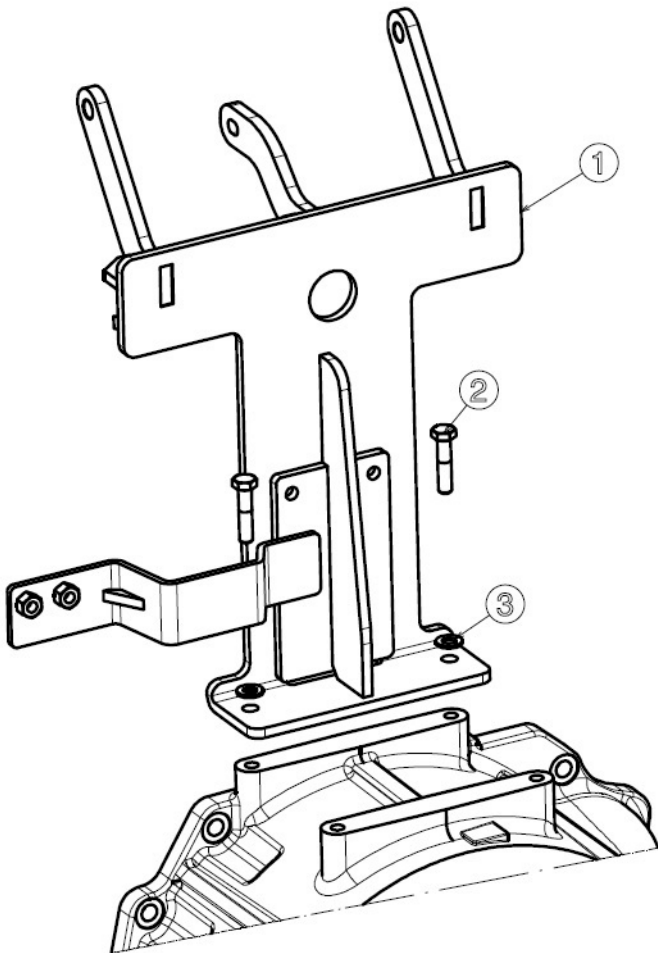

33130A-1/1

BONNET MTG. PLATE ASSY.

Sr.	Model	Item Code	Description	Qty	Int.	Remarks	Cut Off
1	ALL MODELS	300033198C	BONNET MTG PLATE ASSY	1			
2	ALL MODELS	20002016AB	Hex. head screw M10 x 1.5 x 30 8-8	2		INTERCHANGEABLE WITH 20005562AA (ROHS)	
3	ALL MODELS	04030600010	PLAIN WASHER DIA 10.5 *DIA 30 *2.5	2			