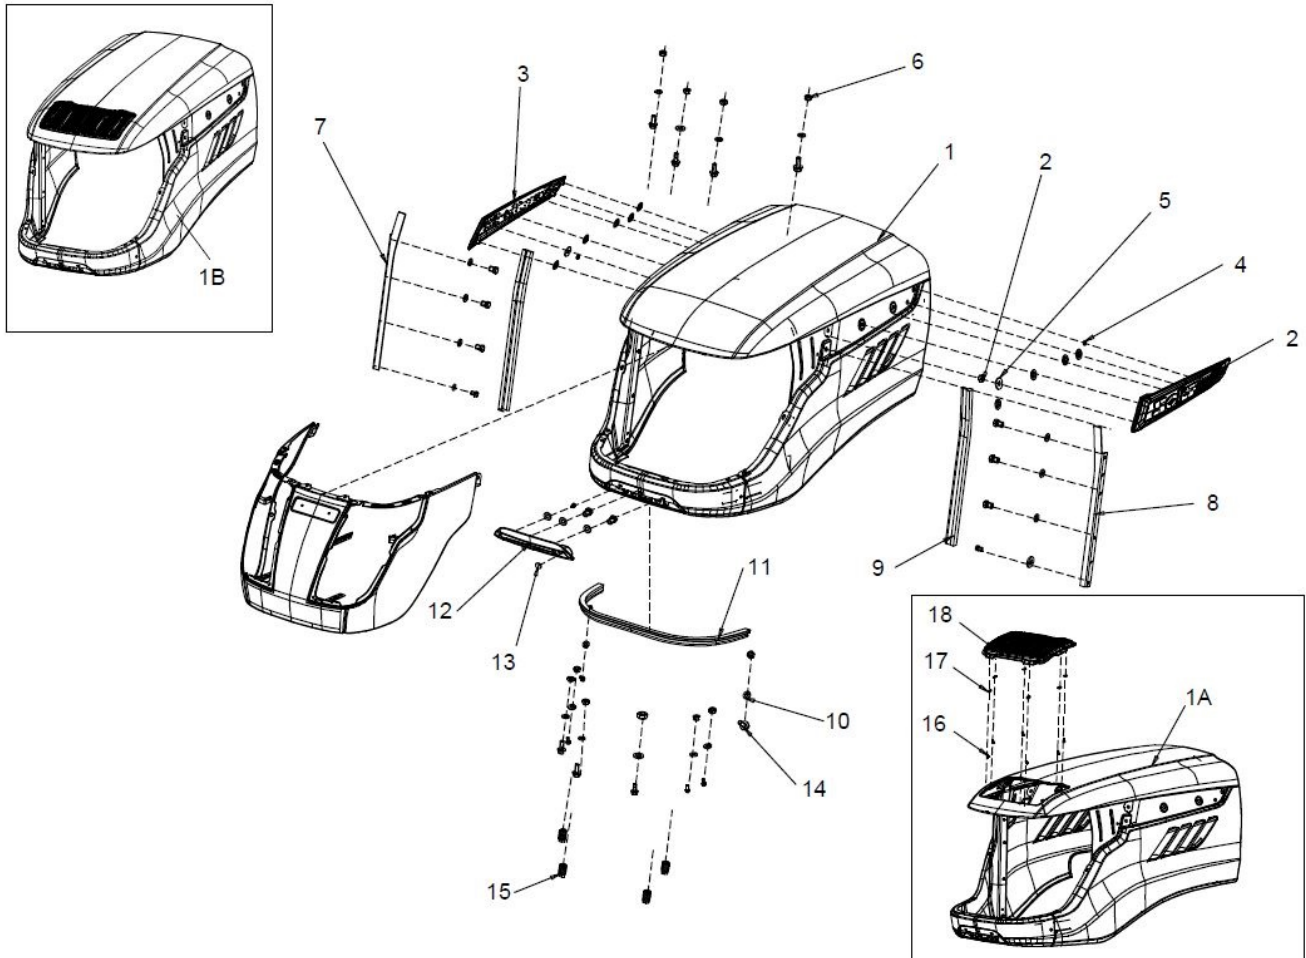

15110A-1/1

BONNET ASSY.

Sr.	Model	Item Code	Description	Qty	Int.	Remarks	Cut Off
1A	SOLIS-50(SYNCHRO)	10046536AD	BONNET ASSY 3 CYL. TOP MESH EXPORT BLUE	1		WITH TOP MESH	
1A	SOLIS-50(SYNCHRO)	10046534AD	BONNET ASSY 3 CYL. TOP MESH EXPORT W/O P	1		WITH TOP MESH	
9	SOLIS-50(SYNCHRO)	10070310AB	BEEEDING FOR RADIATOR SEALING PLATE SIDE	2			
12	SOLIS-50(SYNCHRO)	10079596AC	GRAB HAND BONNET ASSY.	1			
13	SOLIS-50(SYNCHRO)	10003133AC	PLASTIC CAP (SOLIS 3)	1			
15	SOLIS-50(SYNCHRO)	10071239AD	ADJUSTABLE GROMMET	4			
1	ALL MODELS	10045859AG	BONNET ASSY 3 CYL WITH BLUE PAINT	1		WITHOUT TOP MESH	
1	ALL MODELS	10045857AG	BONNET ASSY 3 CYL W/O PAINT	1		WITHOUT TOP MESH