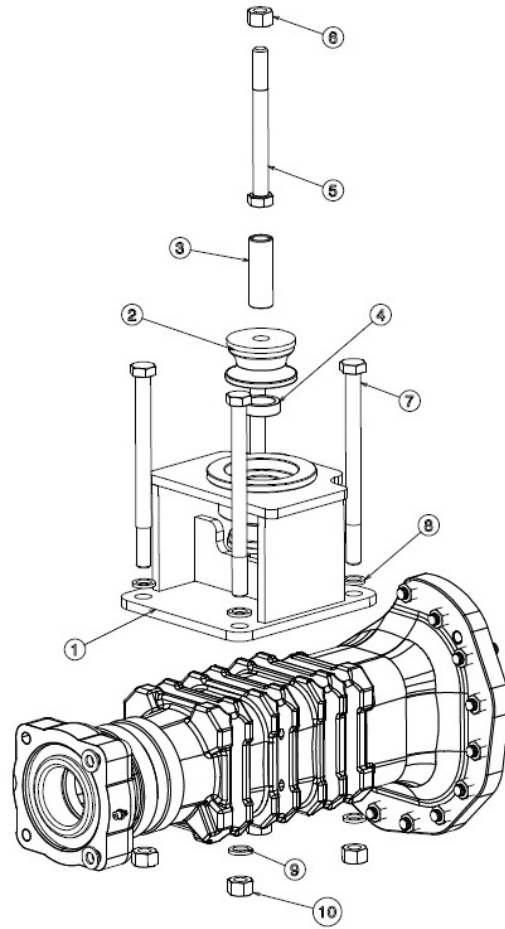

33180A-1/1

REAR CABIN MTG. ASSY.

Sr.	Model	Item Code	Description	Qty	Int.	Remarks	Cut Off
5	ALL MODELS	20005547AA	HEX BOLT ,M16*2*175 10.9 SA4GS	2			
1	ALL MODELS	300041486C	REAR CABIN MTG. (SOLIS 50)	2			
2	ALL MODELS	300001567B	FRONT MTG DAMPER UPR	4		INTERCHANGEABLE WITH 300001567C (ROHS)	
3	ALL MODELS	300035534A	SLEEVE - DAMPER MTG.	2			
4	ALL MODELS	300104749A	BUSH FOR DAMPNER	2		INTERCHANGEABLE WITH 300104749B (ROHS)	
5	ALL MODELS	20004753AA	HEX BOLT M16*2*175	2		INTERCHANGEABLE WITH 20005547AA