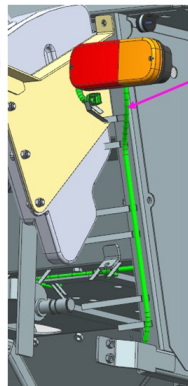

Sr.	Model	Item Code	Description	Qty	Int.	Remarks	Cut Off
1	ALL MODELS	10087408AA	HAZARD SWITCH	1			
2	ALL MODELS	300035450A	PTO EXTERNAL CONTROL SWITCH	1			
3	ALL MODELS	10023572AA	MOBILE CHARGER SOCKET	1			
4	ALL MODELS	10085383AA	TRAILER WITH FLASHER	1			
5	ALL MODELS	10096602AA	SAFETY CONTROLLER FOR ENGINE SHUT-OFF	1			
6	ALL MODELS	10087339AA	BUZZER ASSY.(CONTINUOUS BEEPING)	1			
7	ALL MODELS	300037023B	HARNESS ASSY. (CABIN HARNESS)	1		NOT SHOWN	
7.1	ALL MODELS	300036329B	DASHBOARD HARNESS	1