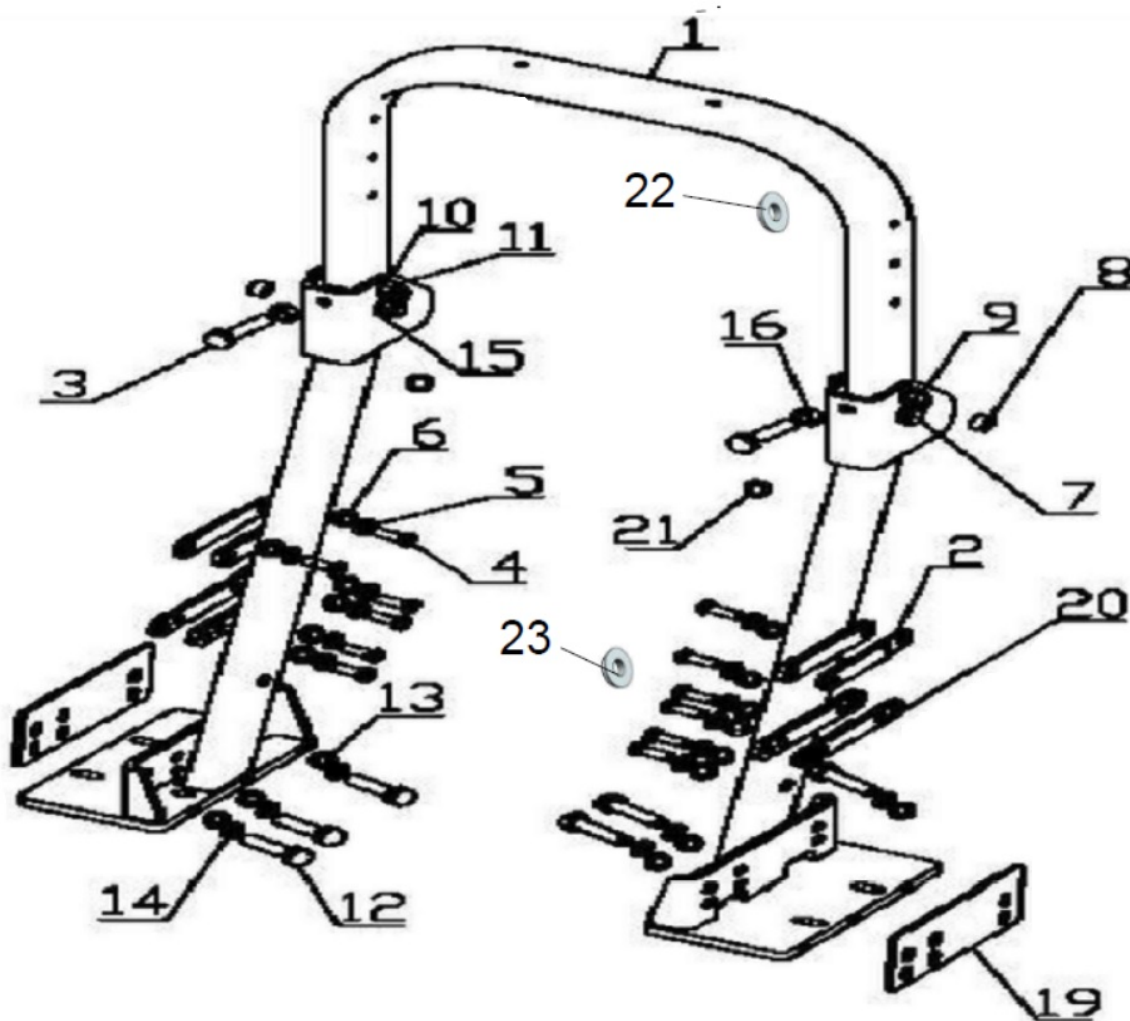

32110A-1/1

ROLL OVER PROTECTION

Sr.	Model	Item Code	Description	Qty	Int.	Remarks	Cut Off
3	ALL MODELS	20005467AA	HEX SCREW M16X2X50 8.8 SA4GS	2			
4	ALL MODELS	20005464AA	SOCKET HEAD SCREW M14X2X50 SA4GS	12			
5	ALL MODELS	20005520AA	SPRING WASHER B-14 TYPE A IS: 3067-1972	12			
6	ALL MODELS	20005036AB	M/C WASHER DIA 15*DIA 27*2.5	12			
10	ALL MODELS	20004091AB	PUNCHED WASHER A 22	2			
11	ALL MODELS	20005460AA	HEX NYLOCK NUT M 20 SA4GS	2			
12	ALL MODELS	20005453AA	HEX BOLT M16X2X55 8.8 SA4GS	6			
16	ALL MODELS	20003372AE	HEX LOCK NUT M16X2 SA4GS	2