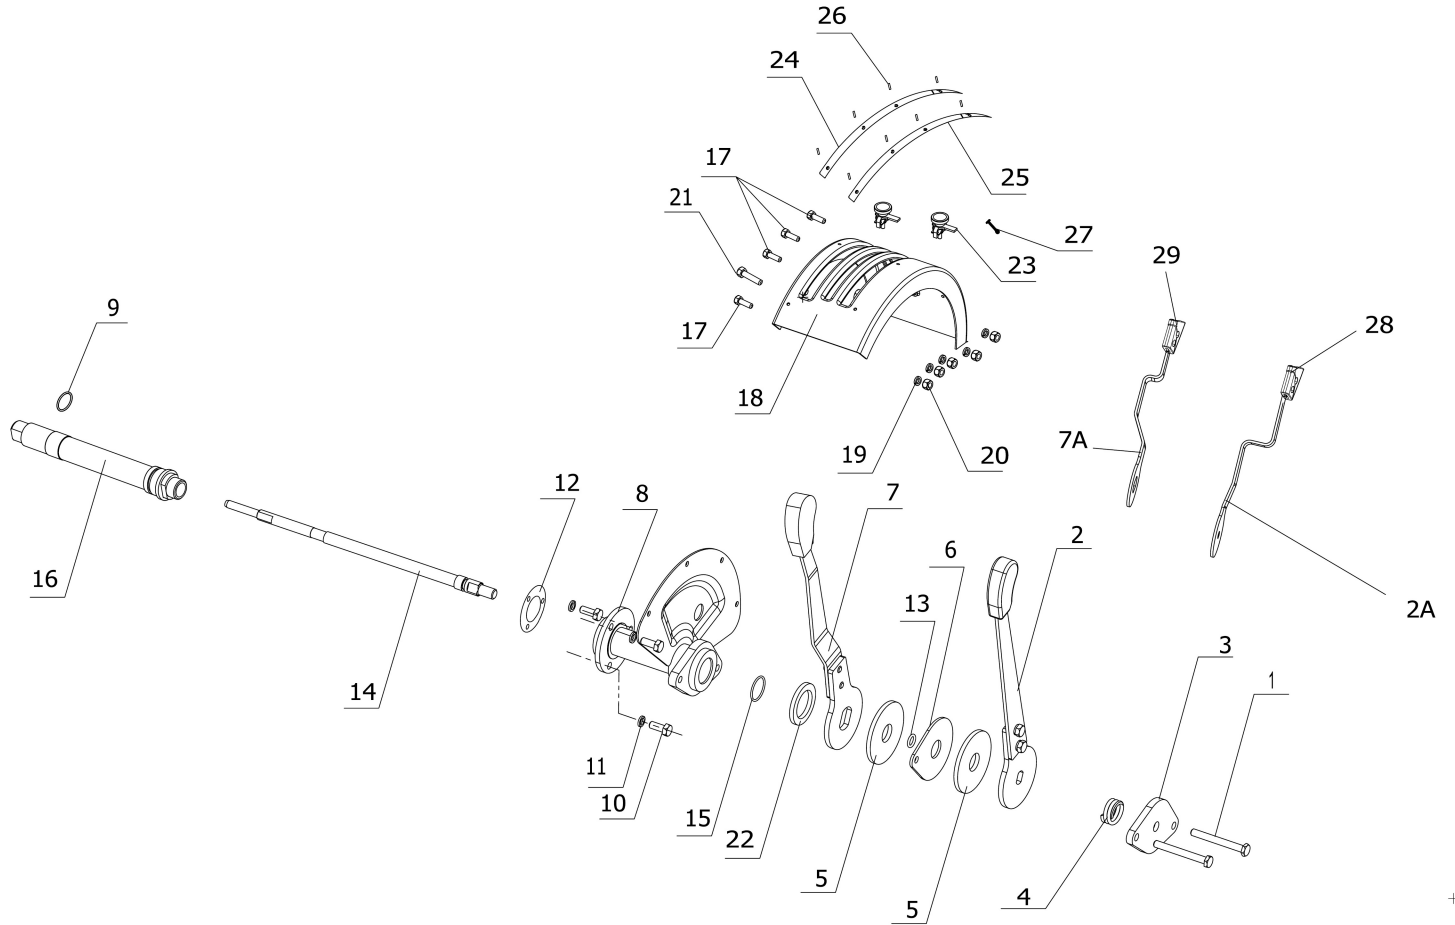

11110A-1/1

OPERATING SECTOR

Sr.	Model	Item Code	Description	Qty	Int.	Remarks	Cut Off
2	ALL MODELS	300102923A	Draft Lever Assy	1			
5	ALL MODELS	10007157AB	WASHER FIBRE	2			
7	ALL MODELS	300105379A	Position Lever Assy	1			
18	ALL MODELS	10086499AB	TOP COVER (FOR OPREATING SECTOR)	1			
21	ALL MODELS	20005568AA	HEX SCREW M6X30 SA4GS	1			
2A	SOLIS-50(SYNCHRO)	10086471BB	DRAFT LEVER ASSY.	1			
7A	SOLIS-50(SYNCHRO)	10086469BB	POSITION LEVER ASSY	1			
8	SOLIS-50(SYNCHRO)	10011365AC	TUBE AND SIDE COVER ASSY.	1		INTERCHANGEABLE WITH 10039307AB