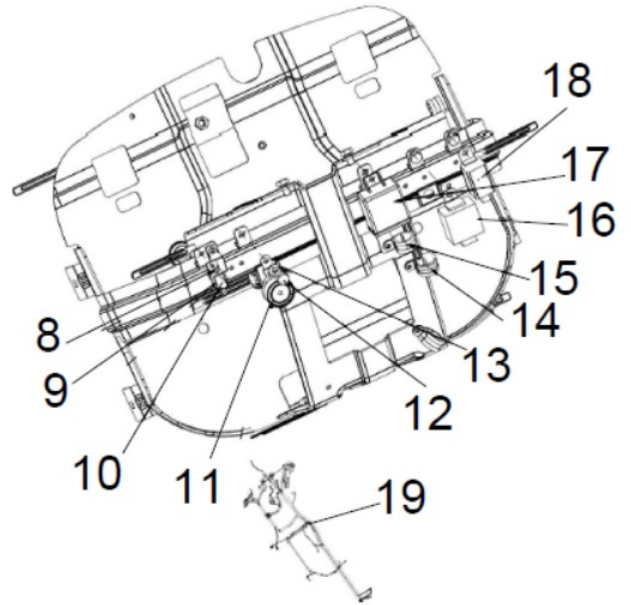

Sr.	Model	Item Code	Description	Qty	Int.	Remarks	Cut Off
10	ALL MODELS	20005534AA	SLOTTED CHEESE HEAD SCREW M5*15	3			
7	SOLIS-50(SYNCHRO)	10045813AC	LEVER COMBINATION SWITCH	1			
22	SOLIS-50(SYNCHRO)	300024198A	REGISTRATION PLATE ASSY	1			
25	SOLIS-50(SYNCHRO)	10070859AC	MOUNTING BKT OF REFLECTOR	1			
26	SOLIS-50(SYNCHRO)	300009551B	GROMMET FOR FENDER	2			
34	SOLIS-50(SYNCHRO) 2WD	300023722A	BATTERY CABLE +VE (BATTERY TO CUT OFF SW)	1			
38	SOLIS-50(SYNCHRO) 2WD	10004210AC	BATTERY CABLE NEGATIVE	1			
1	ALL MODELS	300007383A	CLUSTER ASSY (FOR 8+2 TRANSMISSION)	1