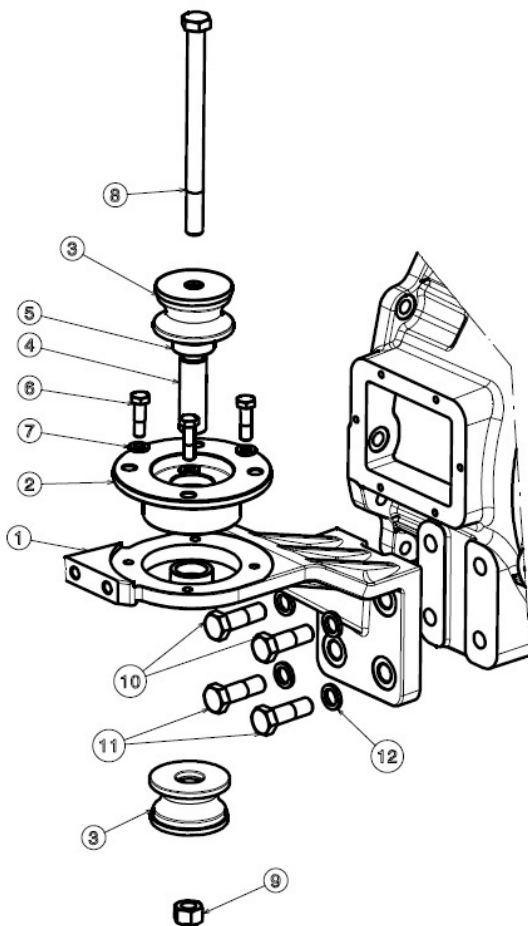

33160A-1/1

FRONT CABIN MTG. ASSY. LH

Sr.	Model	Item Code	Description	Qty	Int.	Remarks	Cut Off
8	ALL MODELS	20005547AA	HEX BOLT ,M16*2*175 10.9 SA4GS	1			
10	ALL MODELS	20005453AA	HEX BOLT M16X2X55 8.8 SA4GS	2			
1	ALL MODELS	300041484C	FRONT CABIN MTG. BKT. LHS	1			
2	ALL MODELS	300046727A	DAMPER MTG. HOUSING	1			
3	ALL MODELS	300001567B	FRONT MTG DAMPER UPR	2		INTERCHANGEABLE WITH 300001567C (ROHS)	
4	ALL MODELS	300035534A	SLEEVE - DAMPER MTG.	1			
5	ALL MODELS	300104749A	BUSH FOR DAMPNER	1		INTERCHANGEABLE WITH 300104749B