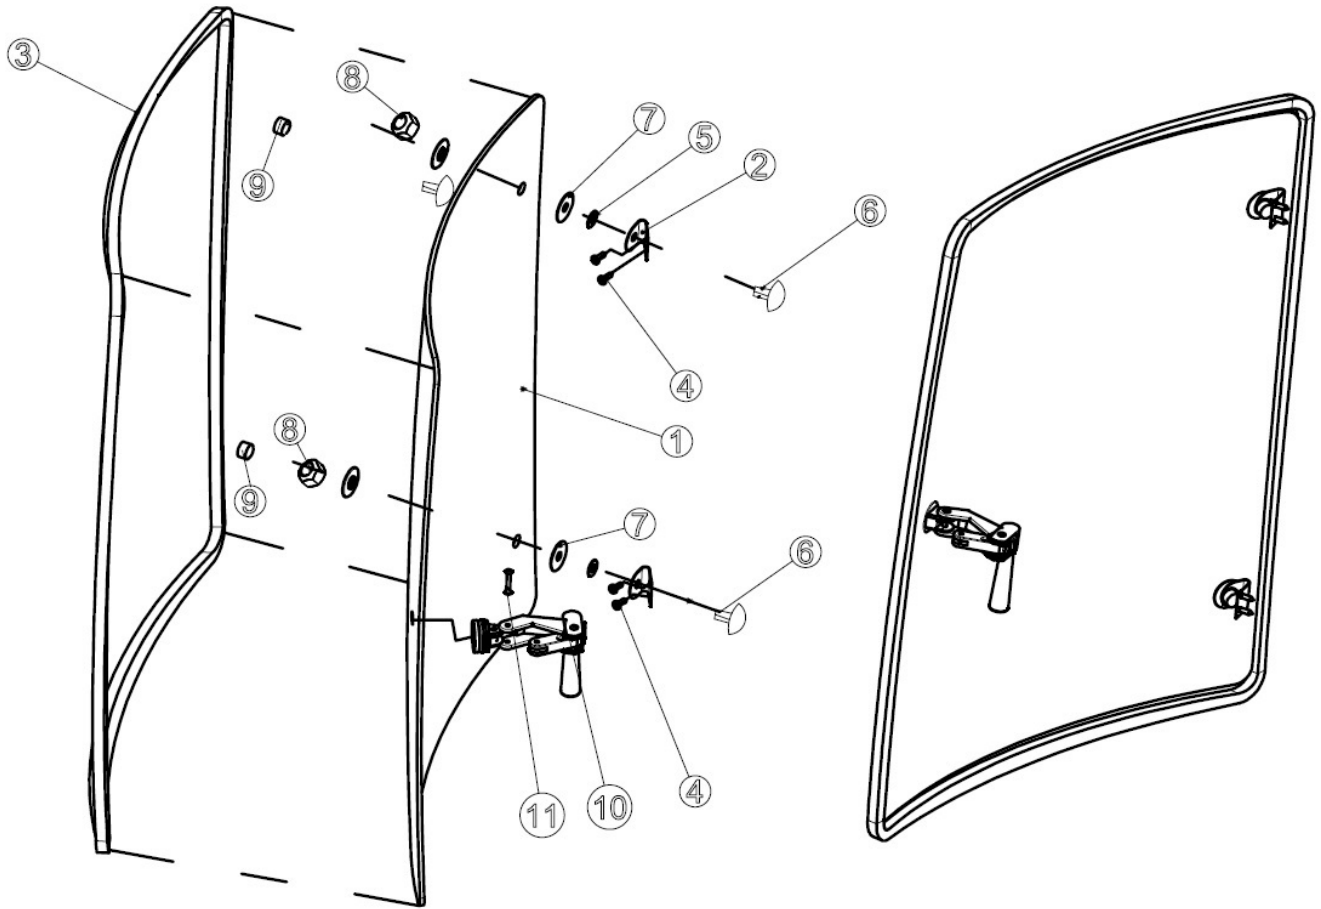

33400A-1/1

QUARTER GLASS ASSY RH

Sr.	Model	Item Code	Description	Qty	Int.	Remarks	Cut Off
5	ALL MODELS	20004935AB	PLAIN WASHER DIA 8.4 *DIA 17*1.6	2			
8	ALL MODELS	20004917AB	HEX NYLOC NUT M8*1.25 8	2			
1	ALL MODELS	10084276AA	RIGHT SIDE WINDOW	1			
2	ALL MODELS	10084501AB	HINGE PLATE FOR SIDE WINDOW GLASS	2			
3	ALL MODELS	10084911AA	LEFT GLASS RUBBER SECTION (2.7 Mtr)	1			
4	ALL MODELS	10085717AA	CROSS RECESSED PAN HEAD TAPPING SCREW M4.8x16	4			
5	ALL MODELS	200000380A	PLAIN WASHER DIA 8.4X DIA 17X 1.6	2		INTERCHANGEABLE WITH 20004935AB (ROHS)