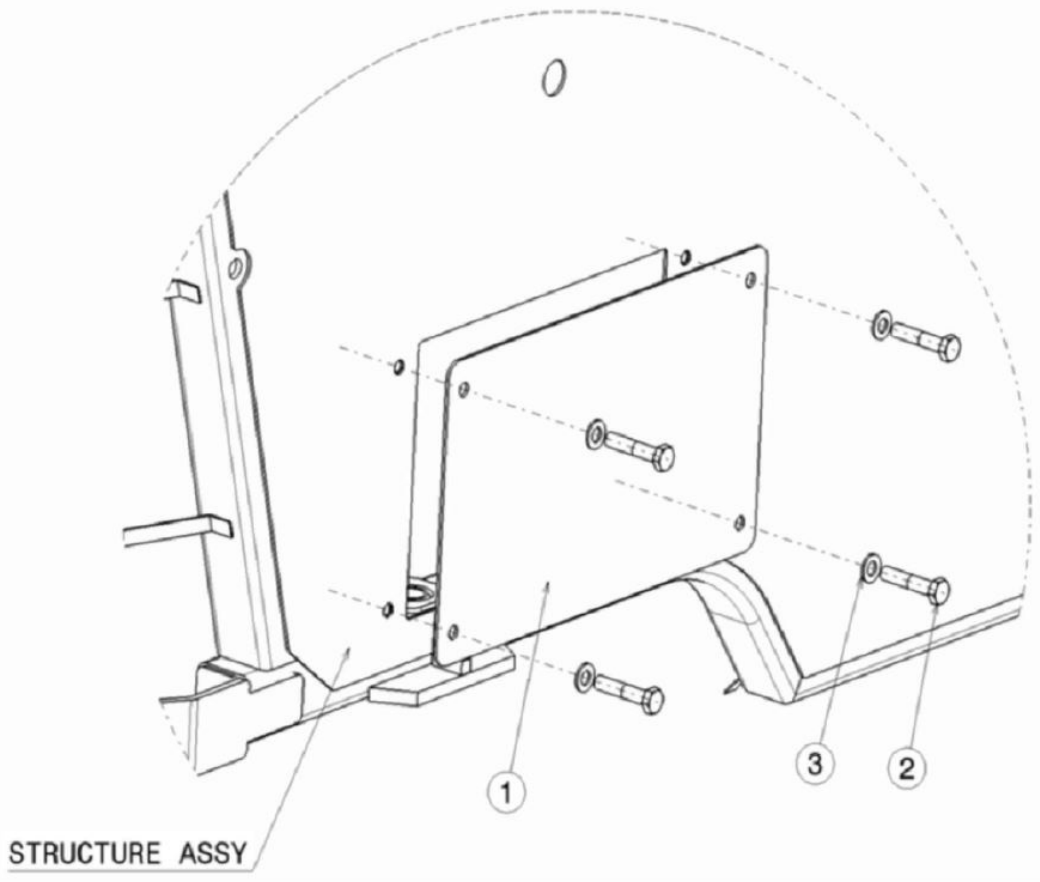

33430A-1/1

SERVICE PLATE

Sr.	Model	Item Code	Description	Qty	Int.	Remarks	Cut Off
1	ALL MODELS	300083537A	SERVICE PLATE	1			
2	ALL MODELS	04040106016	HEX SCREW M6*16	4			
3	ALL MODELS	04030600006	PLAIN WASHER DIA 6.4 *DIA 18 *1.5	4