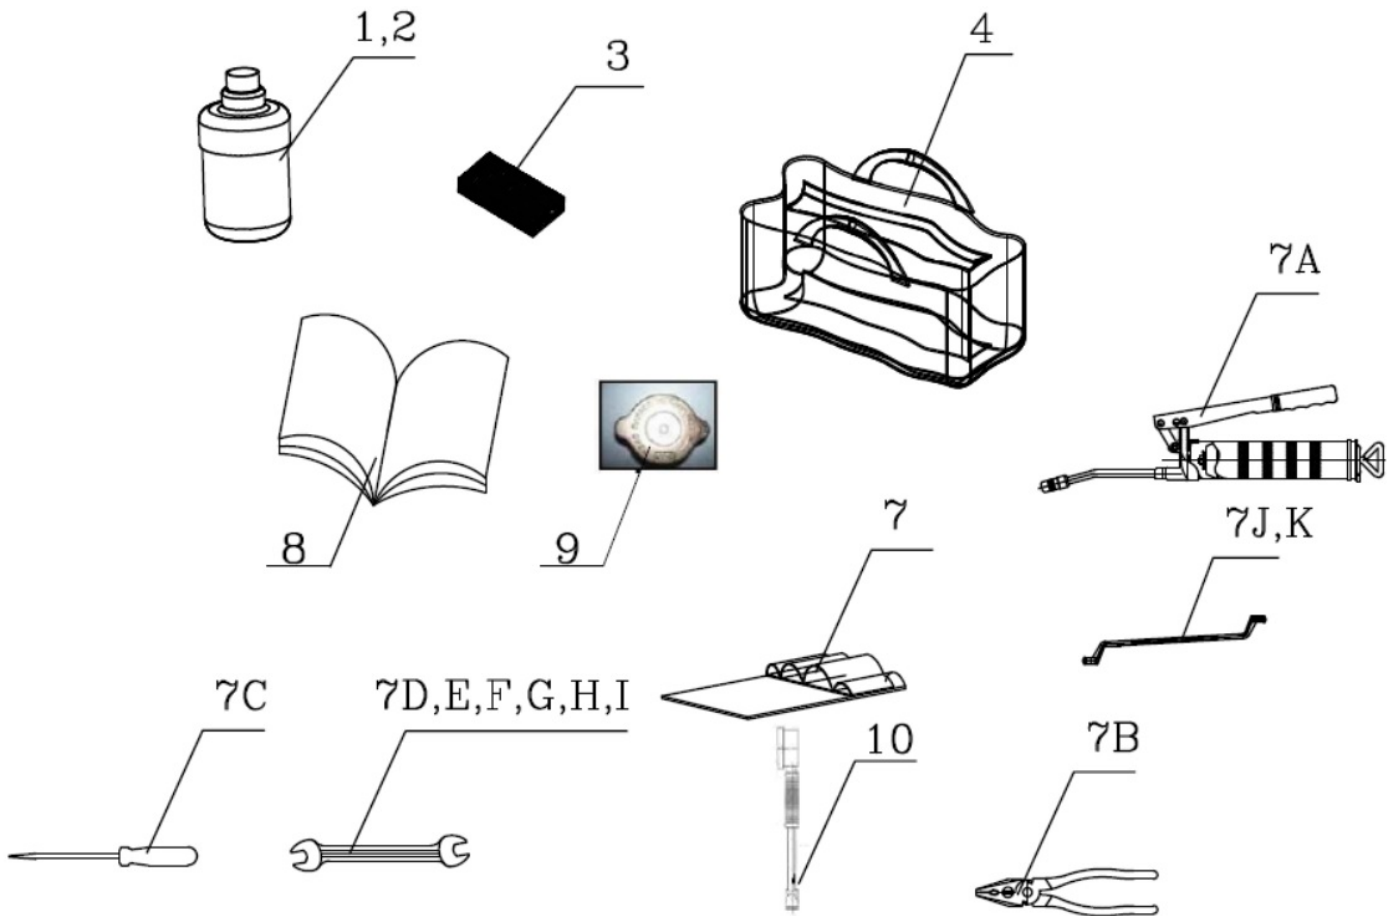

31110A-1/1

ACCESSORIES

Sr.	Model	Item Code	Description	Qty	Int.	Remarks	Cut Off
3	ALL MODELS	10004836AC	OIL FILTER ASSY	4			
4	ALL MODELS	20005037AA	TOOL KIT BAG (EMPTY)	1			
1	ALL MODELS	10004801AA	PRIMARY FILTER ELEMENT	3			
2	ALL MODELS	10004802AB	SECONDARY FILTER ELEMENT	3			
3	ALL MODELS	10004836AB	ELEMENT OIL LUB . FILTER	4			
4	ALL MODELS	042100905AA	TOOL KIT BAG (EMPTY)	1			
7	ALL MODELS	10024743AA	HAND TOOL KIT	1			
7(A)	ALL MODELS	20002841AB	GREASE GUN	1		S.NO. 7 INCLUDES S. NO.7(A) TO 7