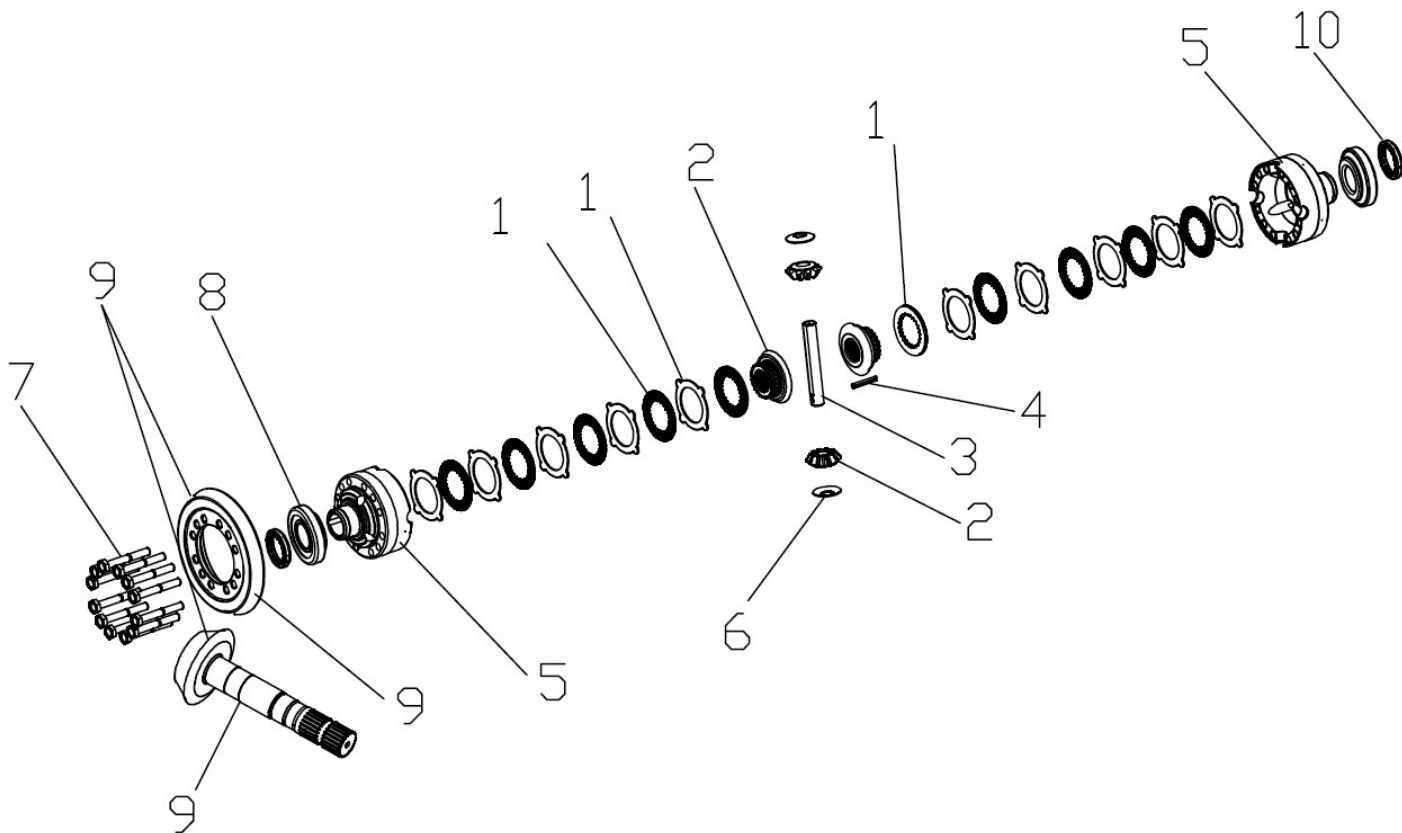

19141A-1/1

CAGE ASSY

Sr.	Model	Item Code	Description	Qty	Int.	Remarks	Cut Off
1	ALL MODELS	10011436AA	FRICITION DISC SUB ASSY	2			
2	ALL MODELS	10038584AA	SPIDER KIT SET(10X17)	1			
3	ALL MODELS	10027487AD	SHAFT FOR BEVEL GEAR	1			
4	ALL MODELS	20004020AA	SPRING PIN (HEAVY DUTY) DIN-1481, ISO-8752, BN-876(D6X40)	1			
5	ALL MODELS	10038599AB	CAGE ASSY	1			
6	ALL MODELS	10027540AB	THRUST WASHER (FOR SPIDER KIT)	2			
7	ALL MODELS	10012308AA	SPECIAL BOLT (M10X45)	12			
8	ALL MODELS	20004024AA	TAPER ROLLER BEARING 30209	2