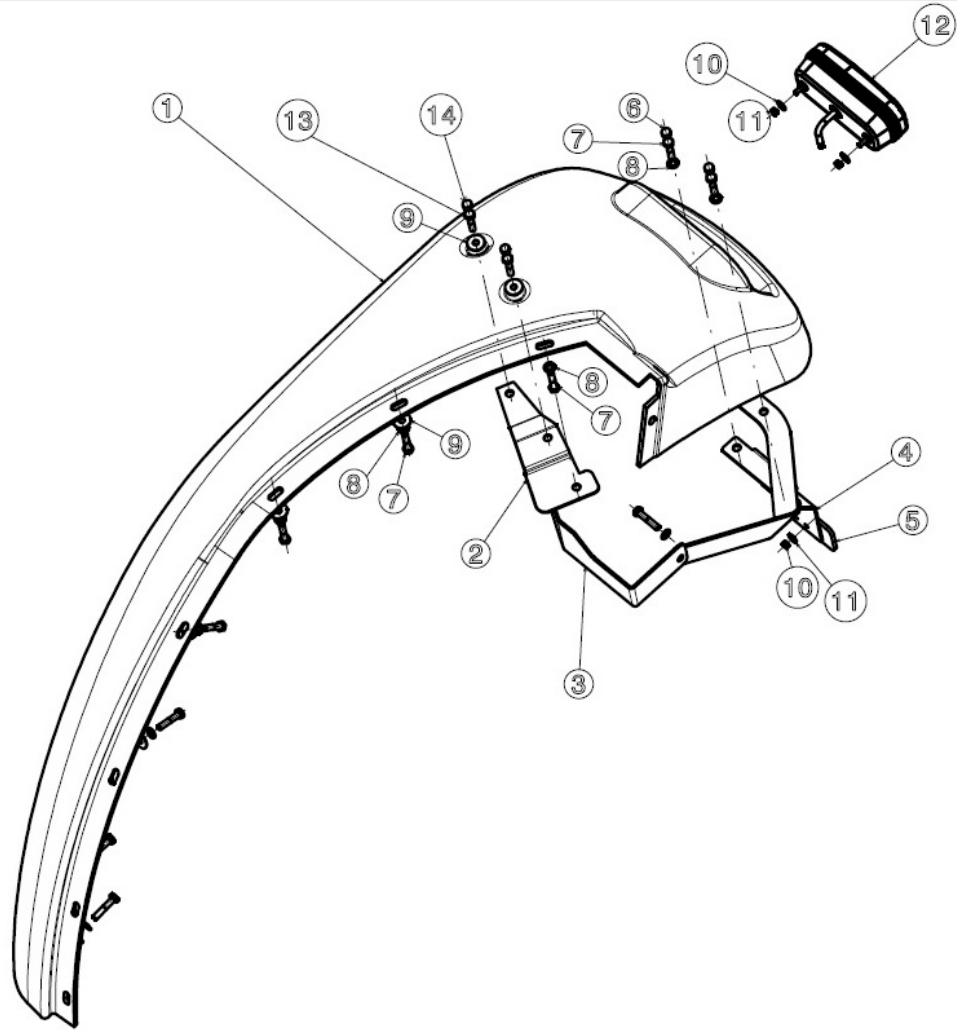

33350A-1/1

OUTER FENDER ASSY. RH

Sr.	Model	Item Code	Description	Qty	Int.	Remarks	Cut Off
9	ALL MODELS	10083030AB	SPECIAL WASHER	10			
1	ALL MODELS	300034800B	OUTER FENDER RH	1		APN 300034800A	
2	ALL MODELS	300041885B	OUTER FENDER MTG BRKT ASSY RH	1			
3	ALL MODELS	300041975B	OUTER FENDER SPT RF ASSY RH	1			
4	ALL MODELS	300034807B	REFLECTOR MTG BKT	1			
5	ALL MODELS	300023214A	REFLEX REFLECTOR	1			
6	ALL MODELS	10085707AA	NUT CAP M8	2			
7	ALL MODELS	20003285AB	HEX SCREW M8X1.25X30 8-8 SA2JS	10			
8	ALL MODELS	04031400008	SPRING WASHER B-8	10