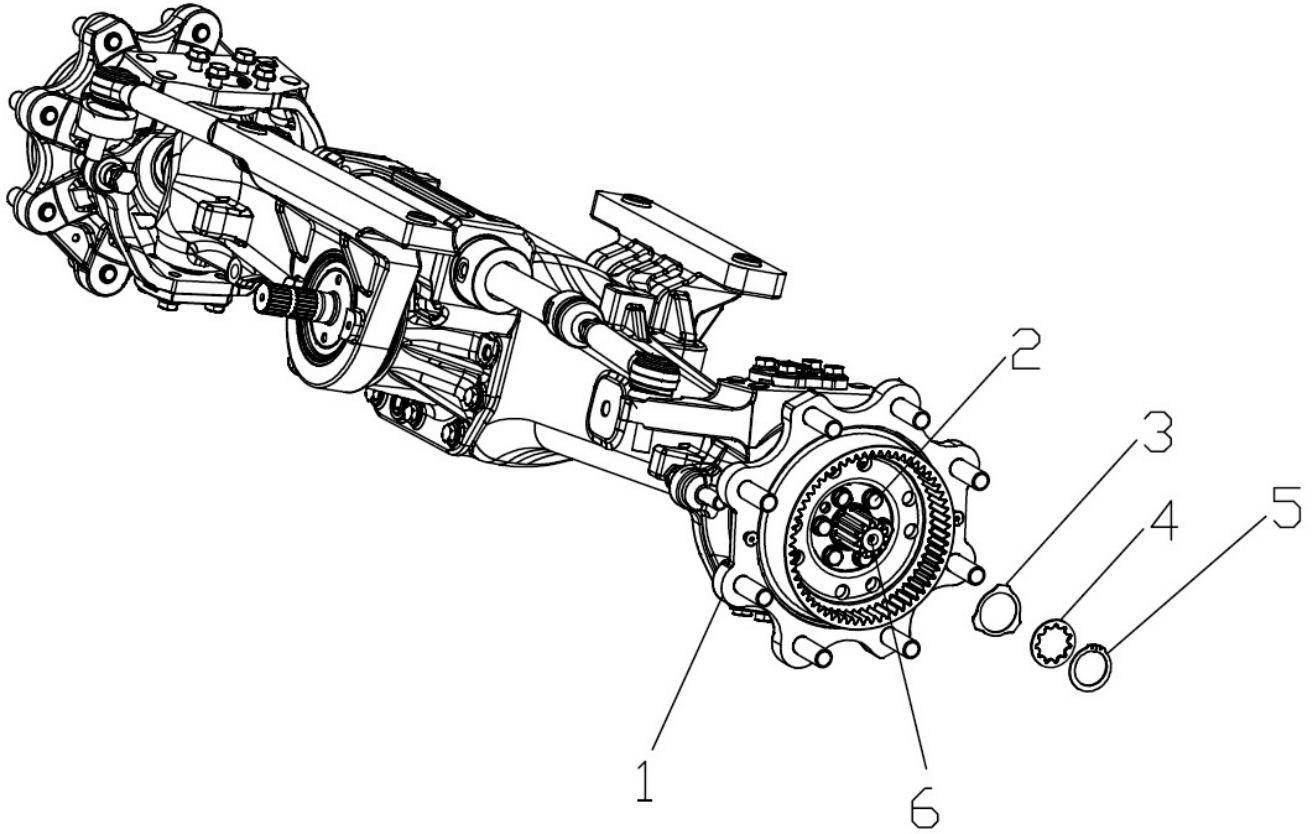

19134A-1/1

WHEEL CARRIER- AXLE ASSY

Sr.	Model	Item Code	Description	Qty	Int.	Remarks	Cut Off
1	ALL MODELS	10027627AF	WHEEL HUB KIT (FRONT AXLE 4WD)	2			
2	ALL MODELS	10012308AA	SPECIAL BOLT (M10X45)	12			
3	ALL MODELS	10027494AB	THURST WASHER	2			
4	ALL MODELS	10027504AC	WASHER	2			
5	ALL MODELS	20004263AA	EXTERNAL CIRCLIP A IS 3075-1965 D-42 PART 1	2			
6	ALL MODELS	10028794AC	UNIVERSAL JOINT ASSY. (FRONT AXLE 4-WD)	2