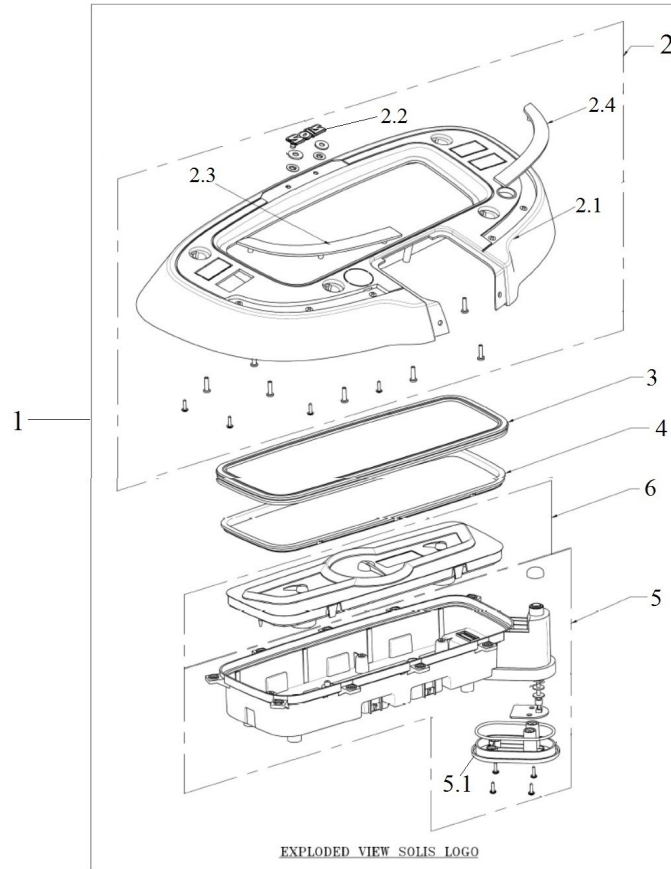

26110A-1-1

CLUSTER ASSY & CHILD PARTS

Sr.	Model	Item Code	Description	Qty	Int.	Remarks	Cut Off
1	ALL MODELS	300007383A	CLUSTER ASSY (FOR 8+2 TRANSMISSION)	1			
2	ALL MODELS	300046863A	DASHBOARD SUB ASSY.(SOLIS)	1		CHILD PART OF CLUSTER ASSY. S.NO. 1	
2.1	ALL MODELS	10045886AA	DASHBOARD	1		CHILD PART OF DASHBOARD SUB ASSY No.2	
2.2	ALL MODELS	10046757AA	DECORATOR TOP	1		CHILD PART OF DASHBOARD SUB ASSY No.2	
2.3	ALL MODELS	10045888AA	DECORATOR LH	1		CHILD PART OF DASHBOARD SUB ASSY No.2