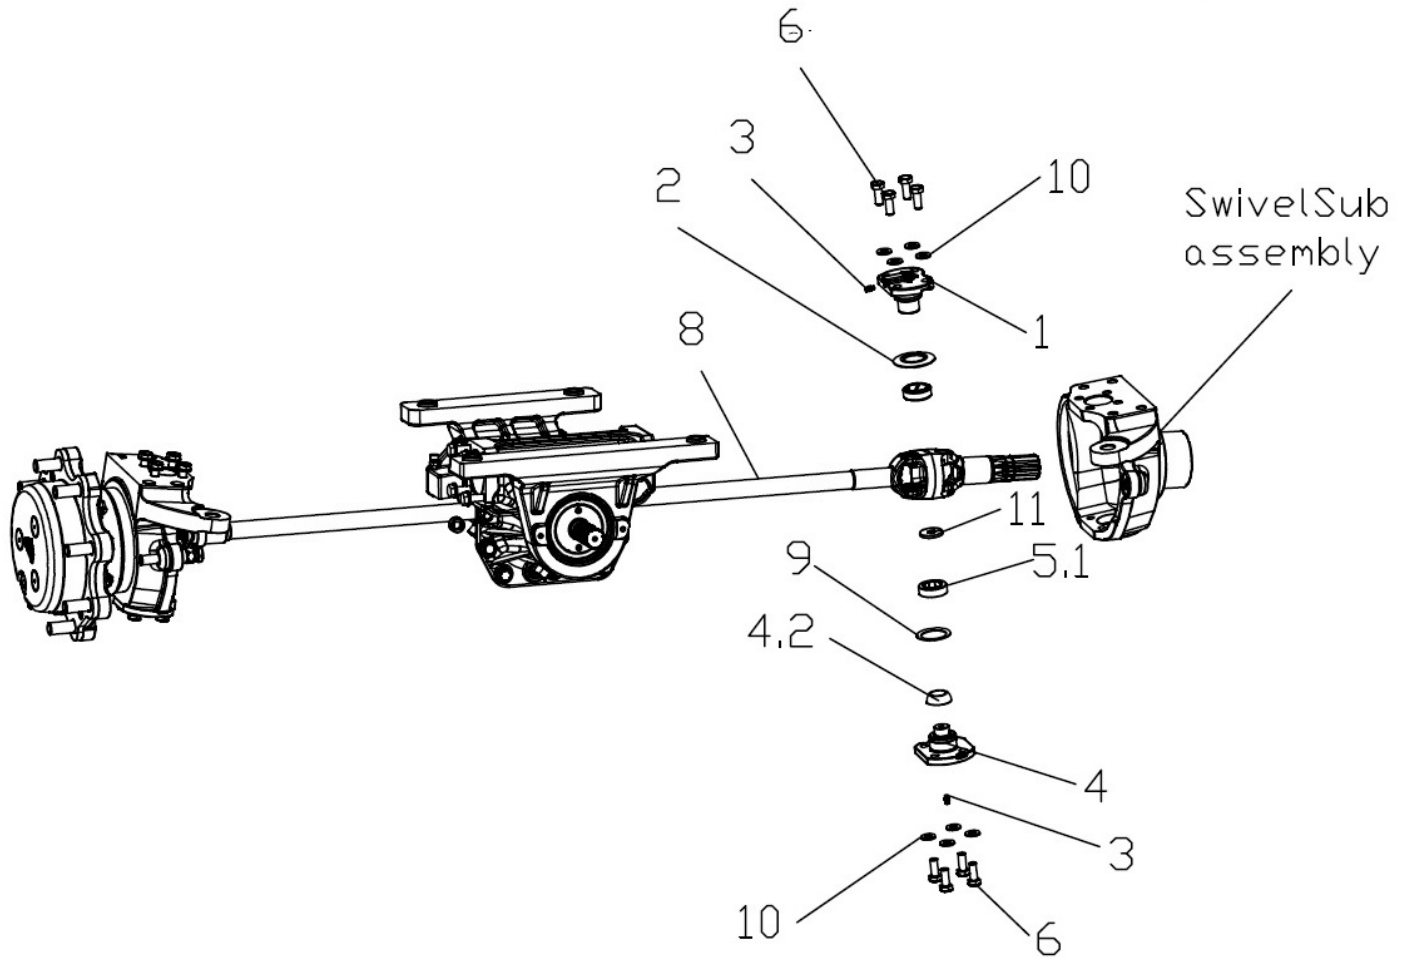

19136A-1/1

UNIVERSAL JOINT ASSY LH RH

Sr.	Model	Item Code	Description	Qty	Int.	Remarks	Cut Off
1	ALL MODELS	10027507AD	KING PIN	2			
2	ALL MODELS	10027499AD	DISC SPRING	2			
3	ALL MODELS	20004029AA	GREASE NIPPLE M6X1	4			
4	ALL MODELS	10028494AE	KING PIN ASSY.	2			
4.2	ALL MODELS	10028493AB	SPHERICAL CAP	2			
5.1	ALL MODELS	10028334AC	SPHERICAL BUSHING	2			
6	ALL MODELS	20004016AA	BLACK HEXAGON BOLT IS 1363-M12X30-10.9	16			
7	ALL MODELS	-	SWIVEL SUB ASSY	2