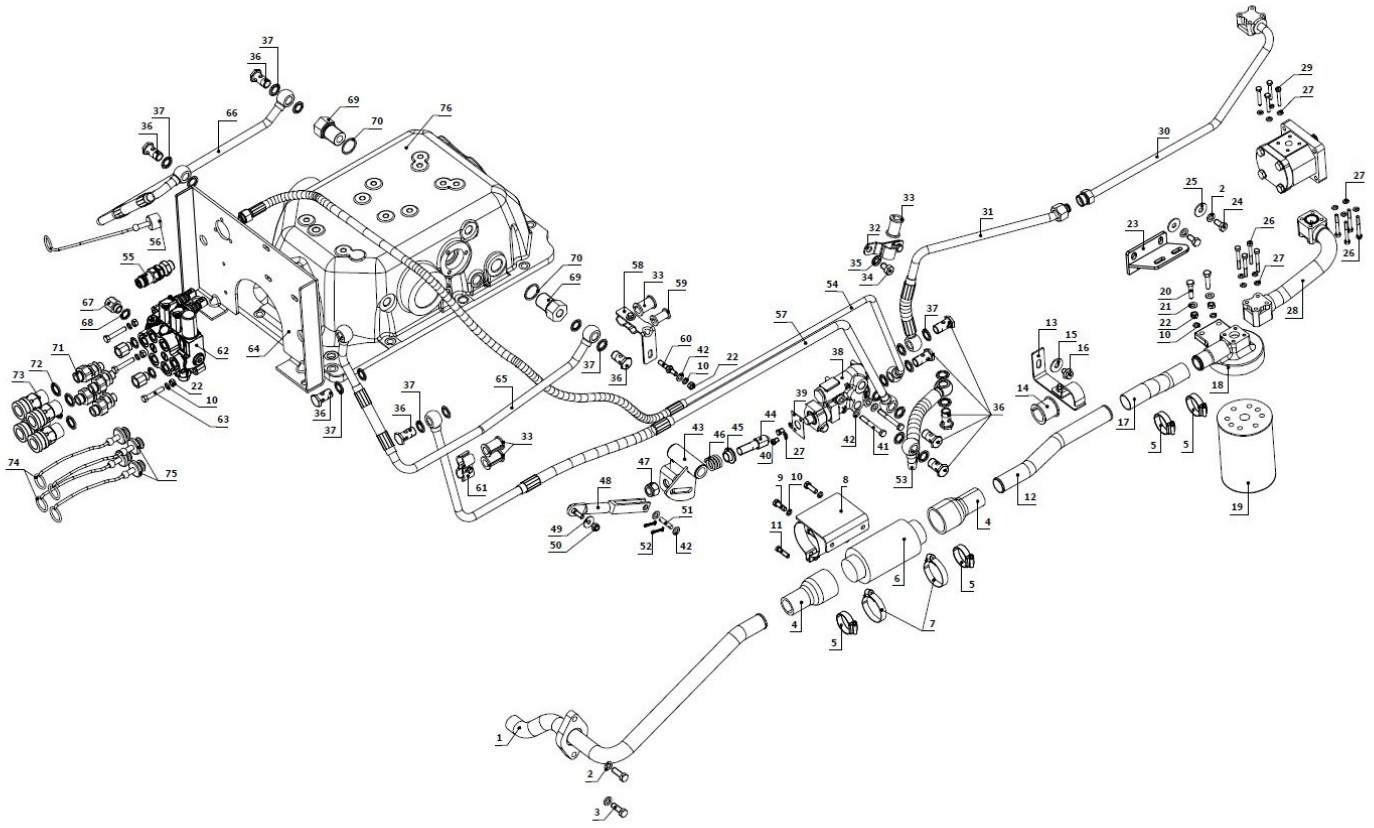

10121A-1/2

HYDRAULIC PIPES WITH HTB

Sr.	Model	Item Code	Description	Qty	Int.	Remarks	Cut Off
11	ALL MODELS	20005568AA	HEX SCREW M6X30 SA4GS	2			
29	ALL MODELS	300028444A	HEX BOLT M6*40 SA4GS	4			
32	ALL MODELS	300067259A	CLAMP ASSY	1			
36	ALL MODELS	10067936AB	BANJO BOLT (M18X1.5)	10			
39	ALL MODELS	10028327AC	FRONT PLATE	1			
43	ALL MODELS	300026066B	LEVER ASSY FOR HTB VALVE ACTUATION	1			
44	ALL MODELS	300011253B	ACTUATOR PIN HTB	1			
48	ALL MODELS	300026062D	TIE ROD ASSY	1