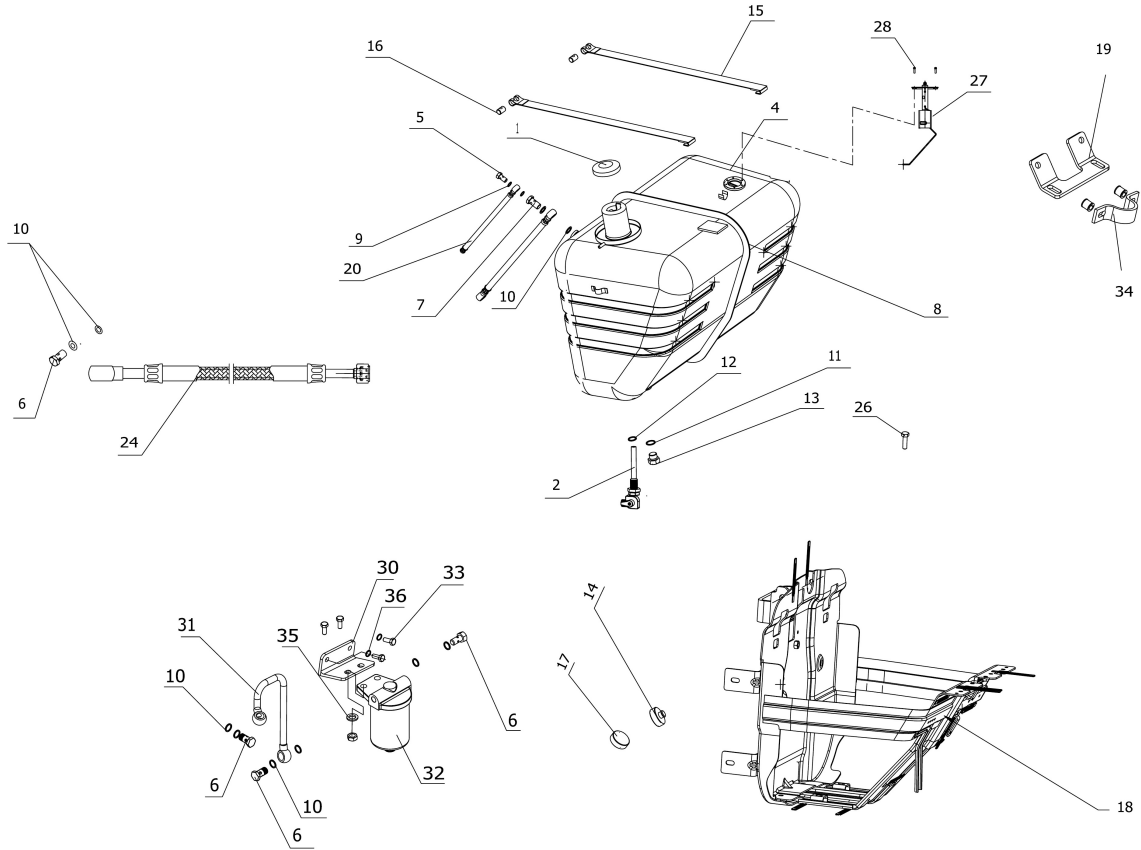

17111A-1/1

FUEL TANK

Sr.	Model	Item Code	Description	Qty	Int.	Remarks	Cut Off
1	SOLIS-50(SYNCHRO)	10070894AE	FUEL TANK CAP (DOUBLE LOCK) HOMOLOGATION	1			
2	SOLIS-50(SYNCHRO)	10038294AB	FUEL COCK ASSEMBLY	1			
4	SOLIS-50(SYNCHRO)	10045983AC	FUEL TANK 65 LTR	1			
5	SOLIS-50(SYNCHRO)	04080100010	BANJO BOLT M10*1*19	1			
6	SOLIS-50(SYNCHRO)	04080100014	BANJO BOLT M14*1.5*26	4			
7	SOLIS-50(SYNCHRO)	04080700014	SPL BENJO BOLT M14*1.5*M10*1*26	1			
9	SOLIS-50(SYNCHRO)	04030210013	SEALING WASHER DIA 10.2*DIA13. 4*1	2			
10	SOLIS-50(SYNCHRO)	10086920AA	RUBBERIZED SEALING WASHER M14	2