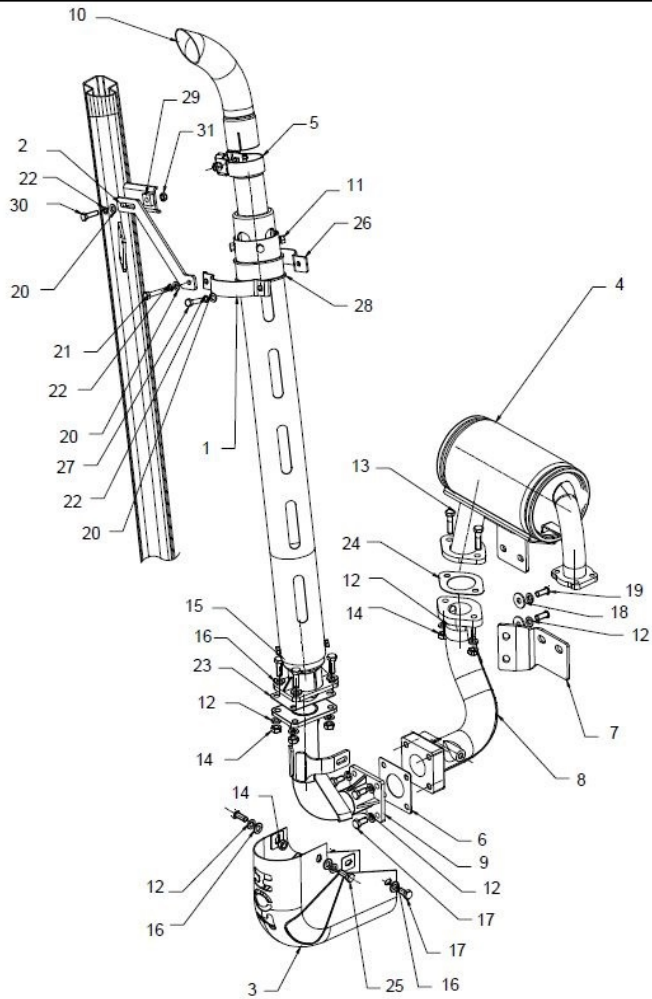

01130A-1/1

EXHAUST ASSY

Sr.	Model	Item Code	Description	Qty	Int.	Remarks	Cut Off
13	ALL MODELS	20005544AA	HEX BOLT M10X1.5X40 SA4GS	2			
14	ALL MODELS	20003357AF	HEX NUT M10 -8 SA4GS	8	YES	interchange with 20003357AB	FOR NON EU MODELS- JZNSS869101S M FOR EU MODELS- MEMRZGTNEJK H07194
1	ALL MODELS	300113695A	UPPER CLAMP HALF	1			
2	ALL MODELS	300113697A	STIFFNER	1			
3	ALL MODELS	10085115AB	COVER FOR EXHAUST PIPE	1