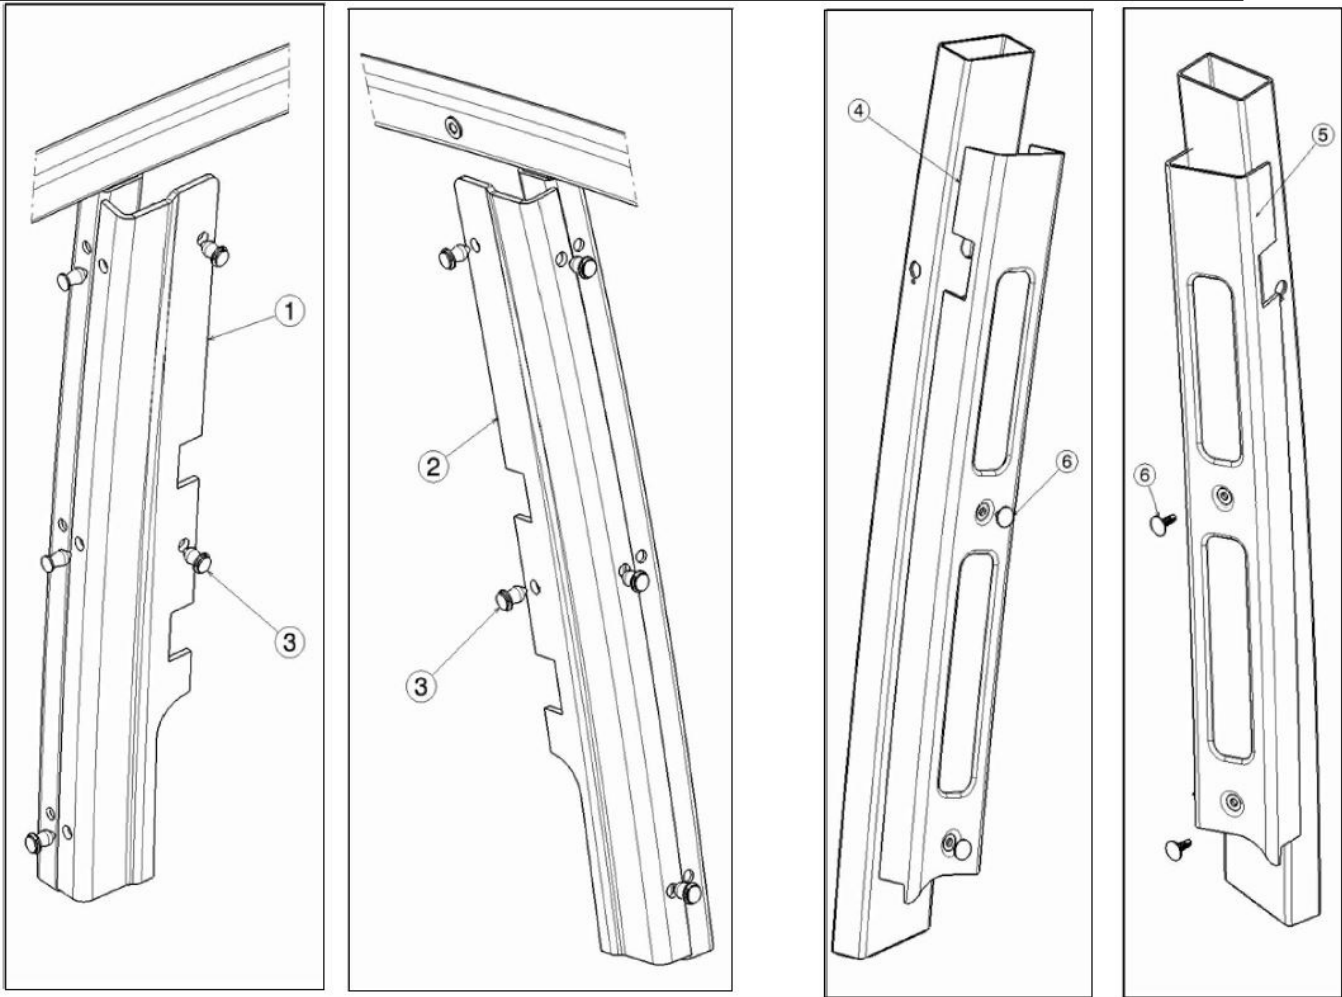

33470A-1/1

TRIMS

Sr.	Model	Item Code	Description	Qty	Int.	Remarks	Cut Off
1	ALL MODELS	300041655A	DASHBOARD SIDE TRIM LH	1			
2	ALL MODELS	300041656A	DASHBOARD SIDE TRIM RH	1			
3	ALL MODELS	10081882AA	PUSH PIN	10		INTERCHANGEABLE WITH 10081882AB (ROHS)	
4	ALL MODELS	10084311AB	RIGHT SIDE TRIM	1			
5	ALL MODELS	10084312AB	LEFT SIDE TRIM	1			
6	ALL MODELS	10086076AA	PUSH PIN	4			
3	ALL MODELS	10081882AB	PUSH PIN	10	YES