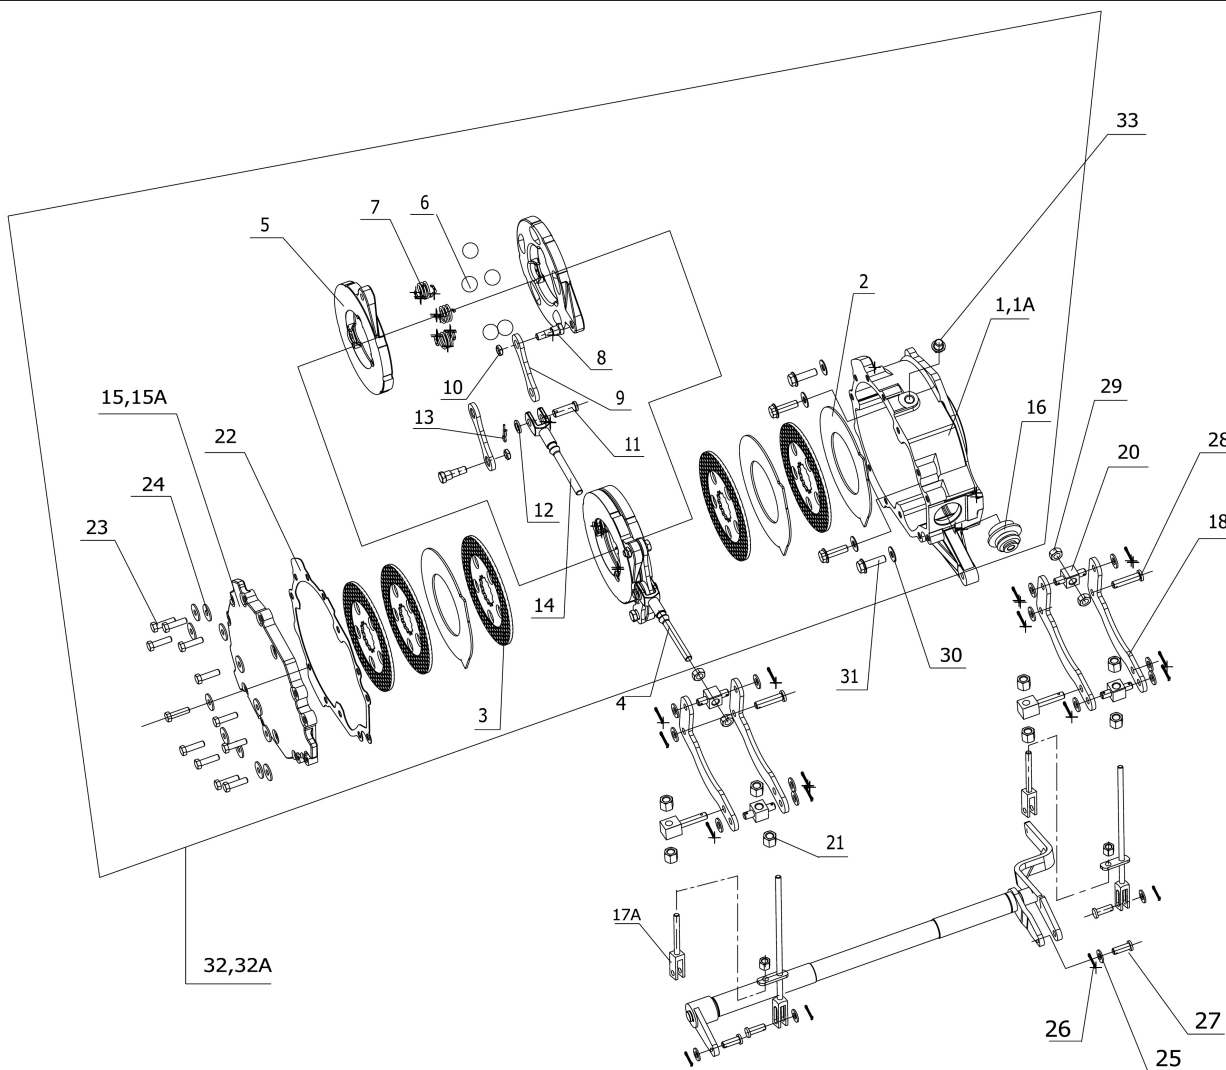

09130A-1/1

OIL IMMERSED BRAKES

Sr.	Model	Item Code	Description	Qty	Int.	Remarks	Cut Off
1	SOLIS-50(SYNCHRO)	10038679BA	BRAKE HOUSING RIGHT (OIB) FINISH	1			
1A	SOLIS-50(SYNCHRO)	10038660BA	BRAKE HOUSING LEFT (OIB) FINISH	1			
2	SOLIS-50(SYNCHRO)	10024078AA	DISC INTERMEDIATE (OIB)	8			
3	SOLIS-50(SYNCHRO)	10024079AA	DISC FRICTION (OIB)	5			
4	SOLIS-50(SYNCHRO)	10022950AB	ACTUATOR FORK	2			
5	SOLIS-50(SYNCHRO)	10024093AG	DISC ACTUATING (OIB)	4			
6	SOLIS-50(SYNCHRO)	20005415AA	STEEL BALL DIA 22.225	10			
7	SOLIS-50(SYNCHRO)	10003795AA	BRAKE SPRING	6