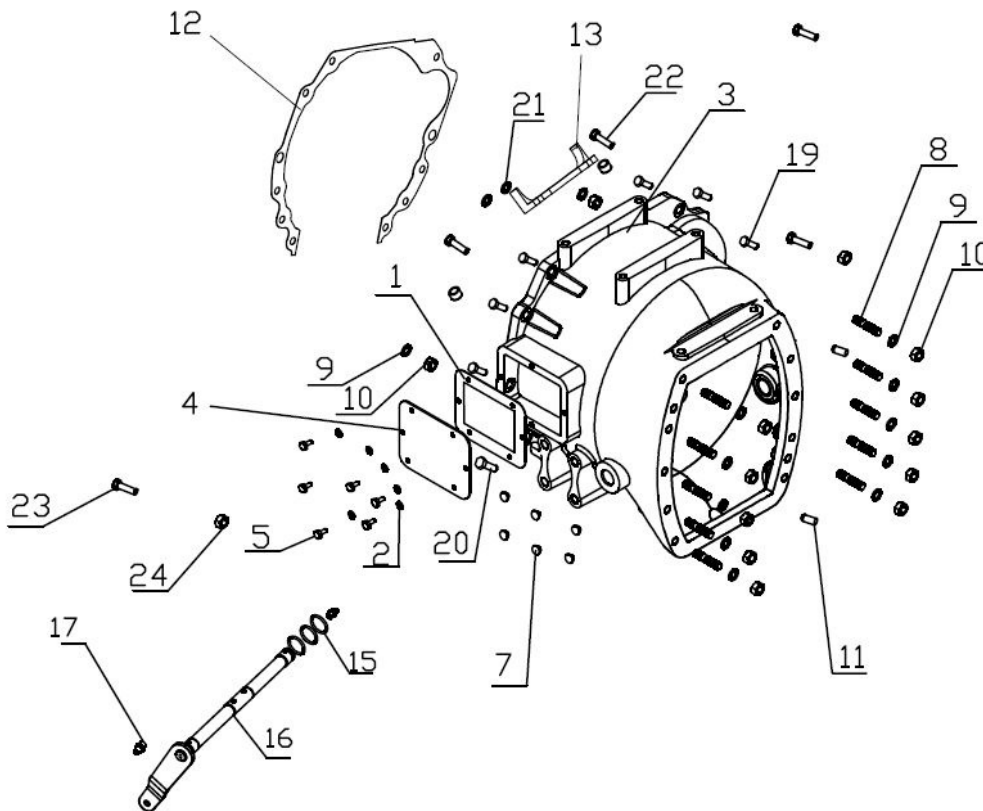

04110A-1/1

BELL HOUSING

Sr.	Model	Item Code	Description	Qty	Int.	Remarks	Cut Off
10	ALL MODELS	20005502AA	HEX NUT M12X1.75 -8 SA4GS	12			
13	ALL CABIN MODELS	703402259B	SEALING PAD FOR REAR COVER	1			
19	ALL MODELS	20003245AC	HEX. SCREW M12X1.75X40 -8.8 SA4GS	9			
24	ALL MODELS	20005502AA	HEX NUT M12X1.75 -8 SA4GS	2			
1	SOLIS-50(SYNCHRO)	10007903CA	GASKET FOR COVER PLATE	1		INTERCHANGEABLE WITH 10007903CB (ROHS)	
7	SOLIS-50(SYNCHRO)	10024952AA	PLASTIC CAP	6		INTERCHANGEABLE WITH 10024952AC (ROHS)