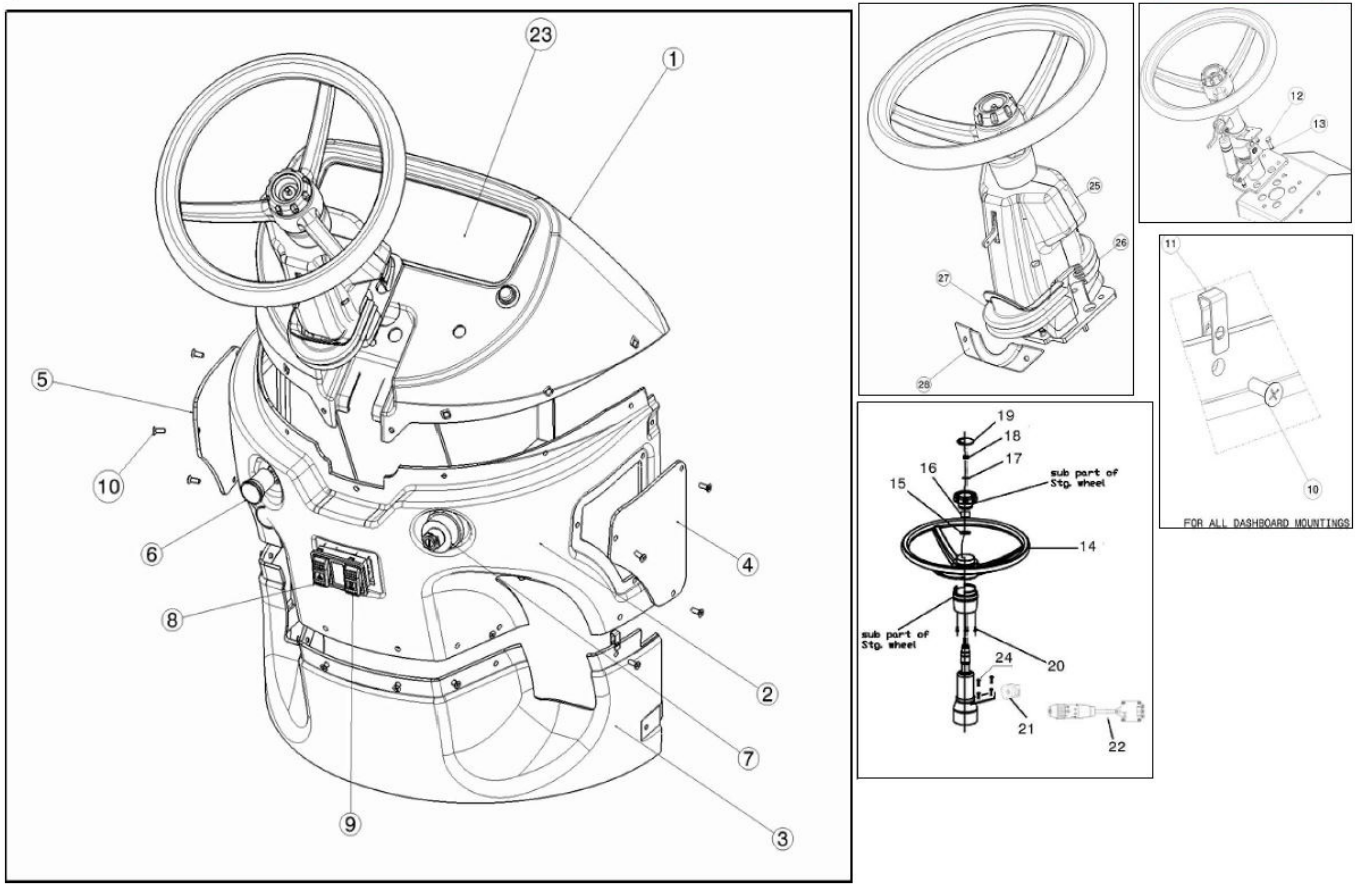

33210A-1/1

DASHBOARD ASSY.

Sr.	Model	Item Code	Description	Qty	Int.	Remarks	Cut Off
15	ALL MODELS	20005522AA	SPRING WASHER B-18 TYPE A IS: 3067-1972	1			
16	ALL MODELS	10082799AC	HEX NUT M18X1.5-8.8 SA4GS	1			
20	ALL MODELS	300028650A	SLOTTED CHEESE HD SCREW M4*15	3			
1	ALL MODELS	300073897A	DASHBOARD UPPER	1			
2	ALL MODELS	300002583C	DASHBOARD MIDDLE	1			
3	ALL MODELS	300108999A	DASHBOARD LOWER	1			
4	ALL MODELS	300002586A	DASHBOARD SIDE COVER RH	1			
5	ALL MODELS	300002585A	DASHBOARD SIDE COVER LH	1