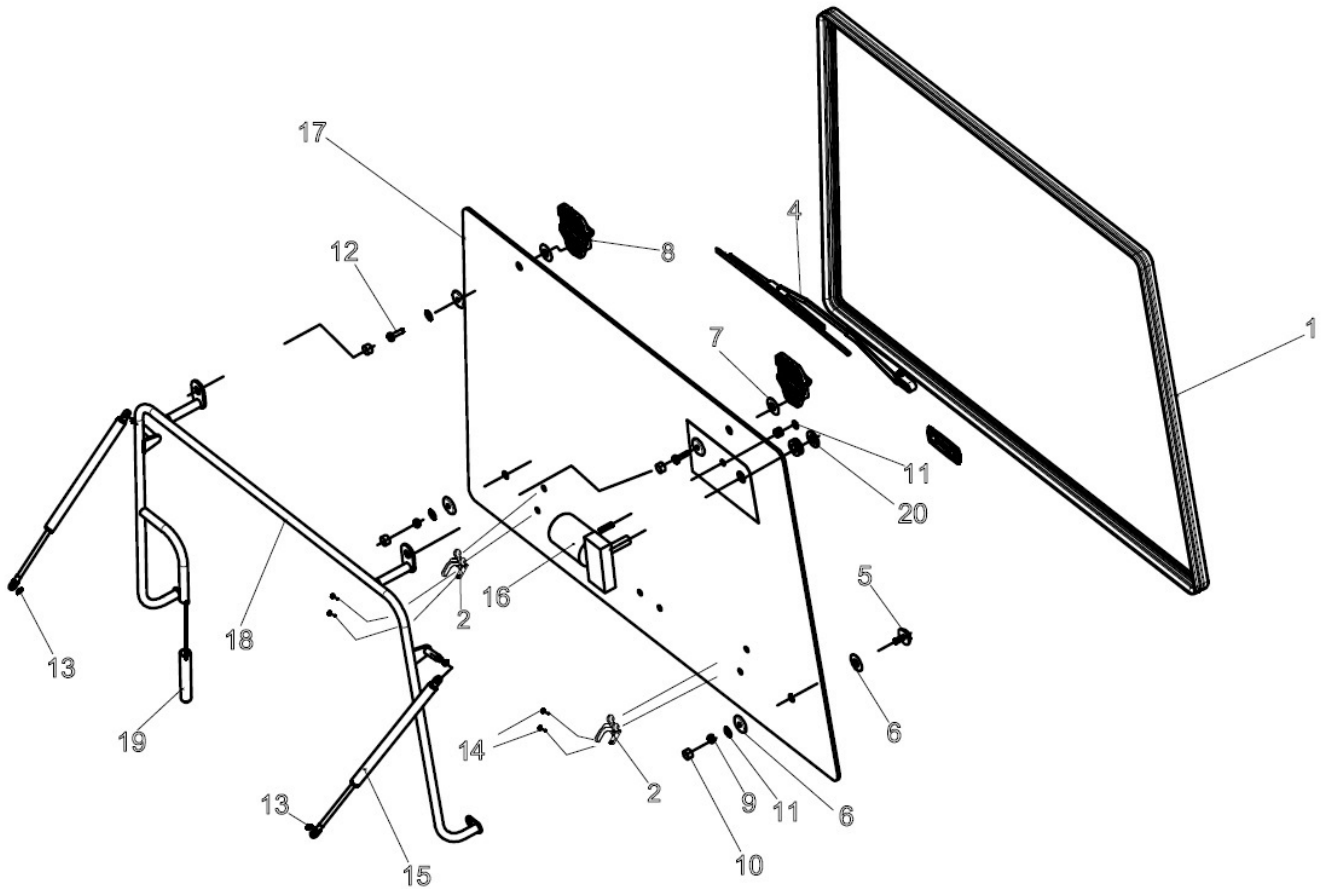

33410A-1/1

REAR GLASS ASSY

Sr.	Model	Item Code	Description	Qty	Int.	Remarks	Cut Off
9	ALL MODELS	20004917AB	HEX NYLOC NUT M8*1.25 8	2			
11	ALL MODELS	20004935AB	PLAIN WASHER DIA 8.4 *DIA 17*1.6	4			
1	ALL MODELS	10084912AA	REAR GLASS RUBBER	1			
2	ALL MODELS	10010845AE	REAR LOCK ASSY	2			
4	ALL MODELS	10085644AA	WIPER & BLADE ASSY REAR	1			
5	ALL MODELS	10084517AB	LOCKING PIN FOR GLASS	2			
6	ALL MODELS	10084513AA	RUBBER GROMMET FOR DOOR PIPE LOWER	4		INNER & OUTER BOTTOM SIDE	
7	ALL MODELS	10084516AA	RUBBER GROMMET FOR REAR GLASS	4		INNER & OUTER