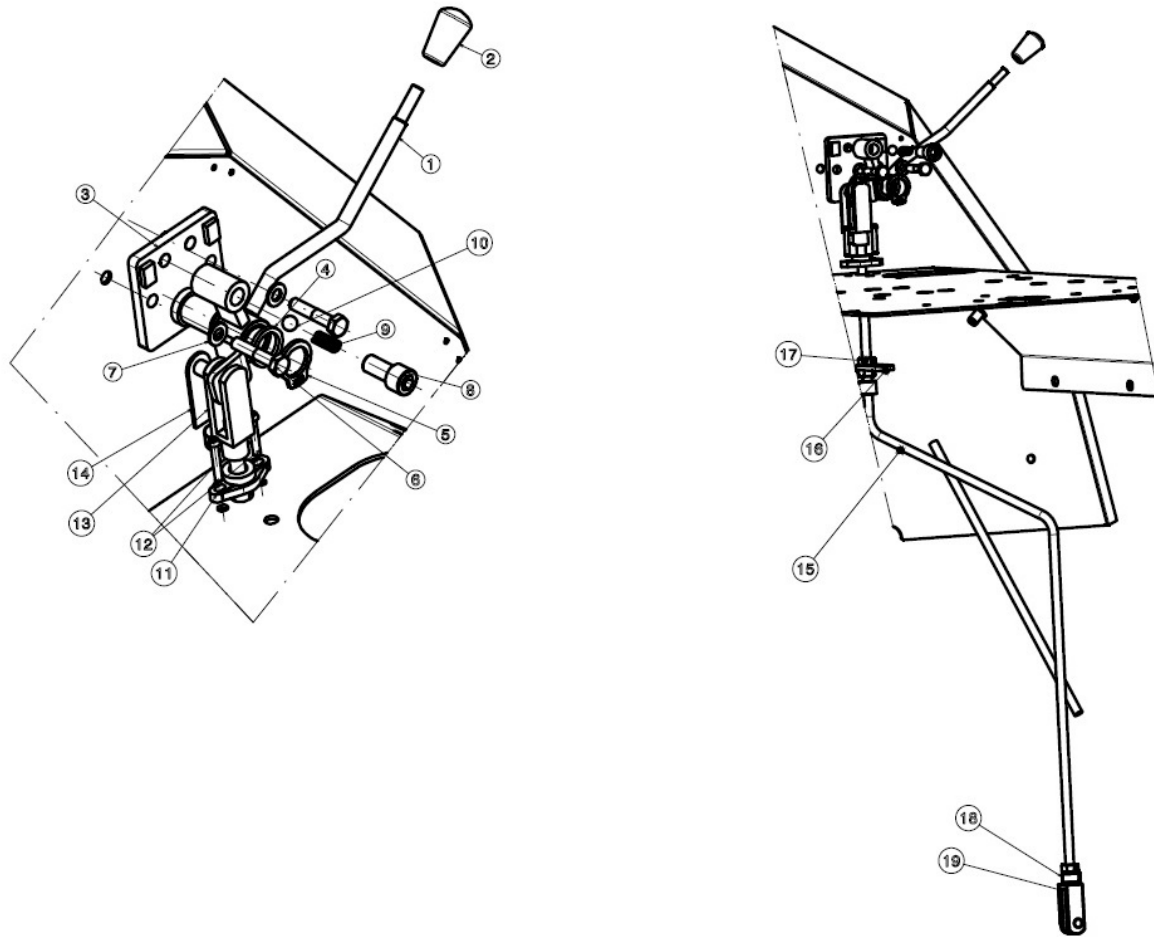

33110A-1/1

4WD LEVER ASSY.

Sr.	Model	Item Code	Description	Qty	Int.	Remarks	Cut Off
11	ALL MODELS	10083082AB	FLANGE BEARING 4WD LEVER	1			
13	ALL MODELS	300031864A	FORK FOR PARKING BRAKE	1			
19	ALL MODELS	300062998A	ES BOLT	1			
1	ALL MODELS	300067546A	LEVER BKT. 4WD	1			
2	ALL MODELS	10039313AA	KNOB	1			
3	ALL MODELS	300067544A	PIVOT BKT. 4WD	1			
4	ALL MODELS	300091540A	SPACER FOR 4WD	1			
5	ALL MODELS	04020200020	EXTERNAL CIRCLIP A-20	1