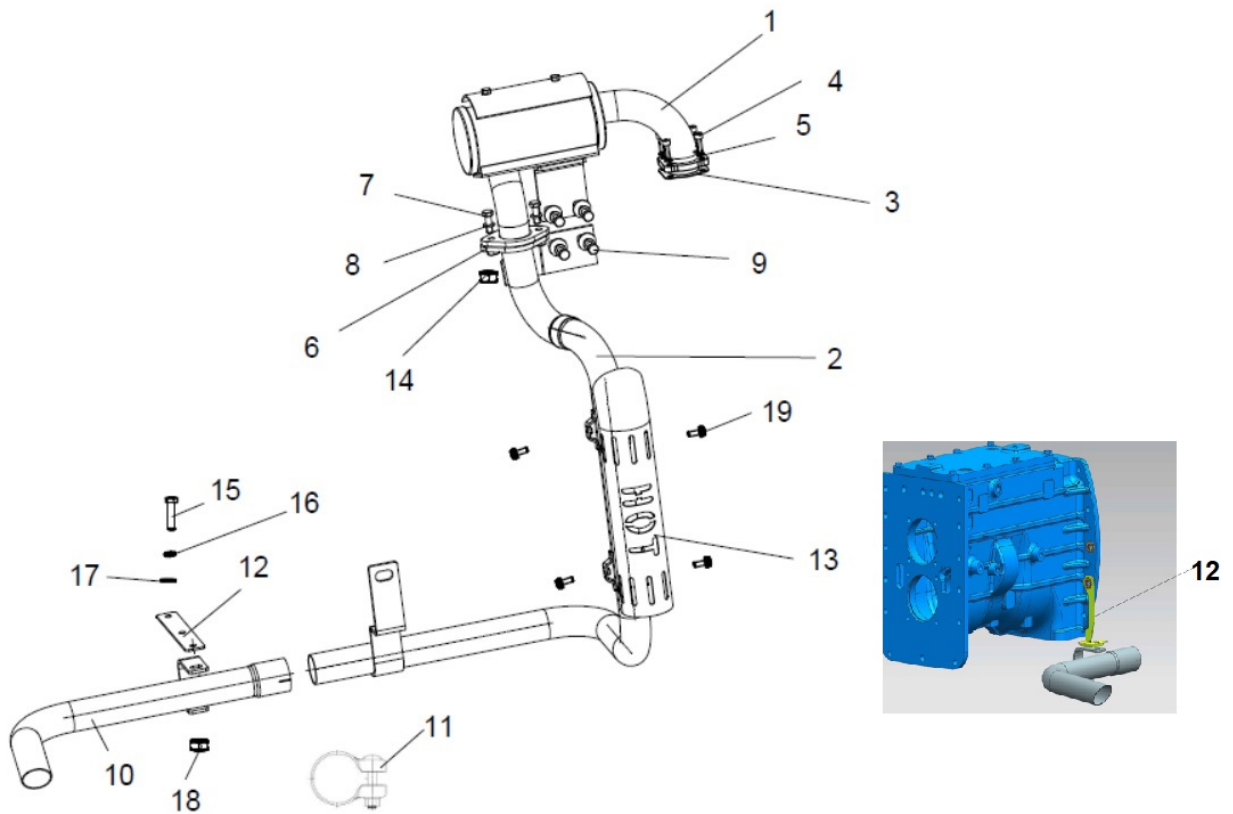

01120A-1/1

DOWNDRAFT MUFFLER

Sr.	Model	Item Code	Description	Qty	Int.	Remarks	Cut Off
4	ALL MODELS	20005001AB	HEX SOCKET HEAD CAP SCREW M8*25	4			
7	ALL MODELS	20005544AA	HEX BOLT M10X1.5X40 SA4GS	2			
14	ALL MODELS	20003357AF	HEX NUT M10 -8 SA4GS	2	YES	interchange with 20003357AB	FOR NON EU MODELS- JZNSS869101S M FOR EU MODELS- MEMRZGTNEJK H07194
18	ALL MODELS	20003357AF	HEX NUT M10 -8 SA4GS	1	YES	interchange with 20003357AB	FOR NON EU MODELS- JZNSS869101S M FOR EU MODELS-