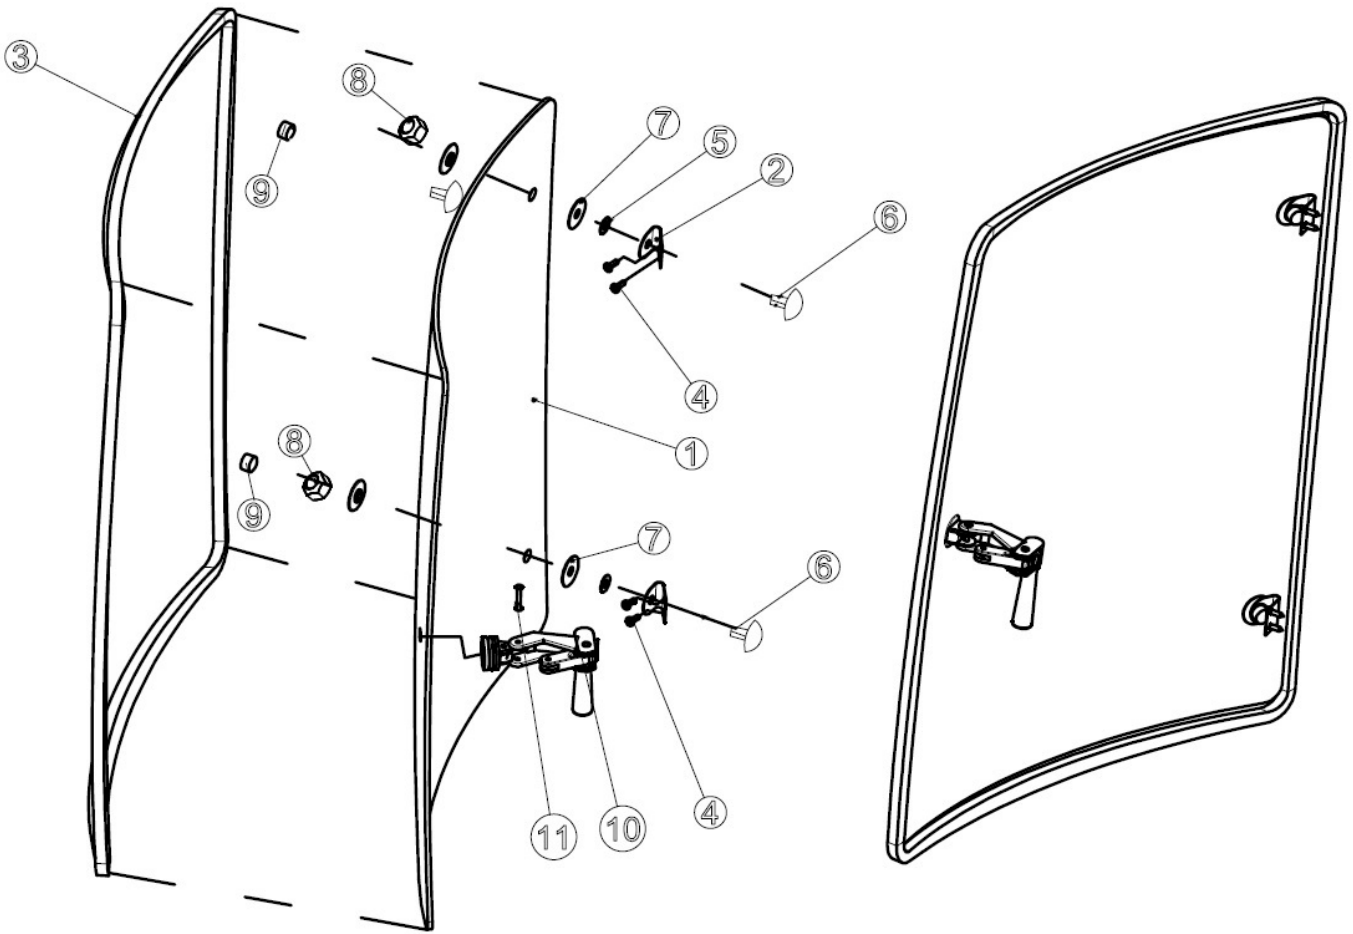

33390A-1/1

QUARTER GLASS ASSY LH

Sr.	Model	Item Code	Description	Qty	Int.	Remarks	Cut Off
5	ALL MODELS	20004935AB	PLAIN WASHER DIA 8.4 *DIA 17*1.6	2			
8	ALL MODELS	20004917AB	HEX NYLOC NUT M8*1.25 8	2			
1	ALL MODELS	10084277AA	LEFT SIDE WINDOW	1			
2	ALL MODELS	10084501AB	HINGE PLATE FOR SIDE WINDOW GLASS	2			
3	ALL MODELS	10084911AA	LEFT GLASS RUBBER SECTION (2.7 Mtr)	1			
4	ALL MODELS	10085717AA	CROSS RECESSED PAN HEAD TAPPING SCREW M4.8x16	4			
5	ALL MODELS	200000380A	PLAIN WASHER DIA 8.4X DIA 17X 1.6	2		INTERCHANGEABLE WITH 20004935AB (ROHS)