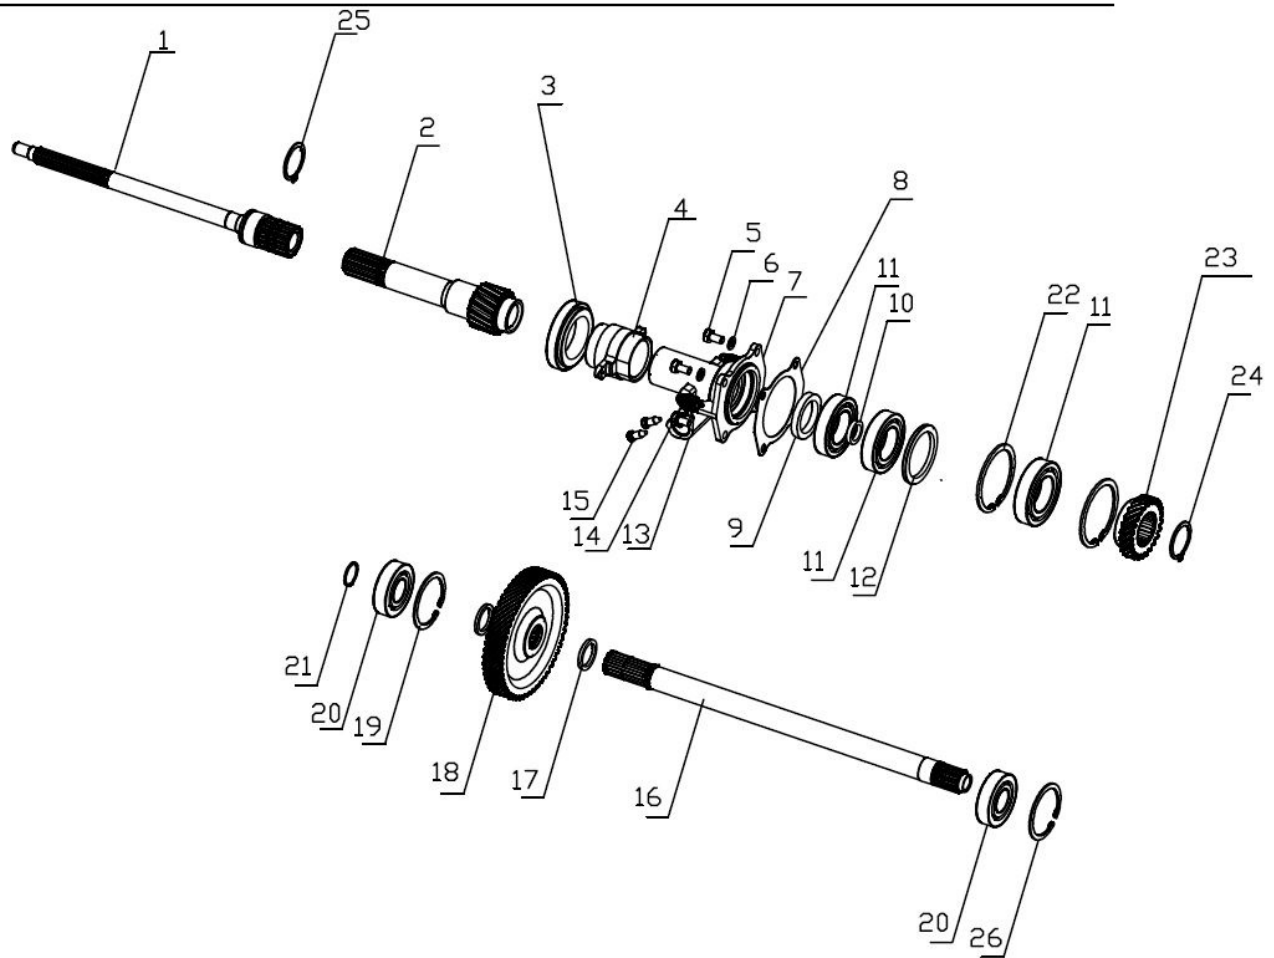

05180A-1/1

INPUT,DRIVE,CONNECTING SHAFT

Sr.	Model	Item Code	Description	Qty	Int.	Remarks	Cut Off
11	ALL MODELS	10002417AB	DEEP GROOVE BALL BEARING ASSY 6210(TURBO	1			
20	ALL MODELS	20005054AA	BALL BEARING 6207	1			
1	ALL MODELS	10037127AA	INPUT SHAFT Z-19 L-472	1			
2	ALL MODELS	10006050AF	DRIVE SHAFT Z-18(DUAL CLUTCH RANE LUK)	1			
3	ALL MODELS	20004529AB	CLUTCH RELEASE BEARING VKC3527	1		INTERCHANGEABLE WITH 20005097AA (ROHS)	
4	ALL MODELS	10006295AC	INNER BUSH	1			
5	ALL MODELS	20003235AB	HEX SCREW M10X20 8-8 SA3NS	4