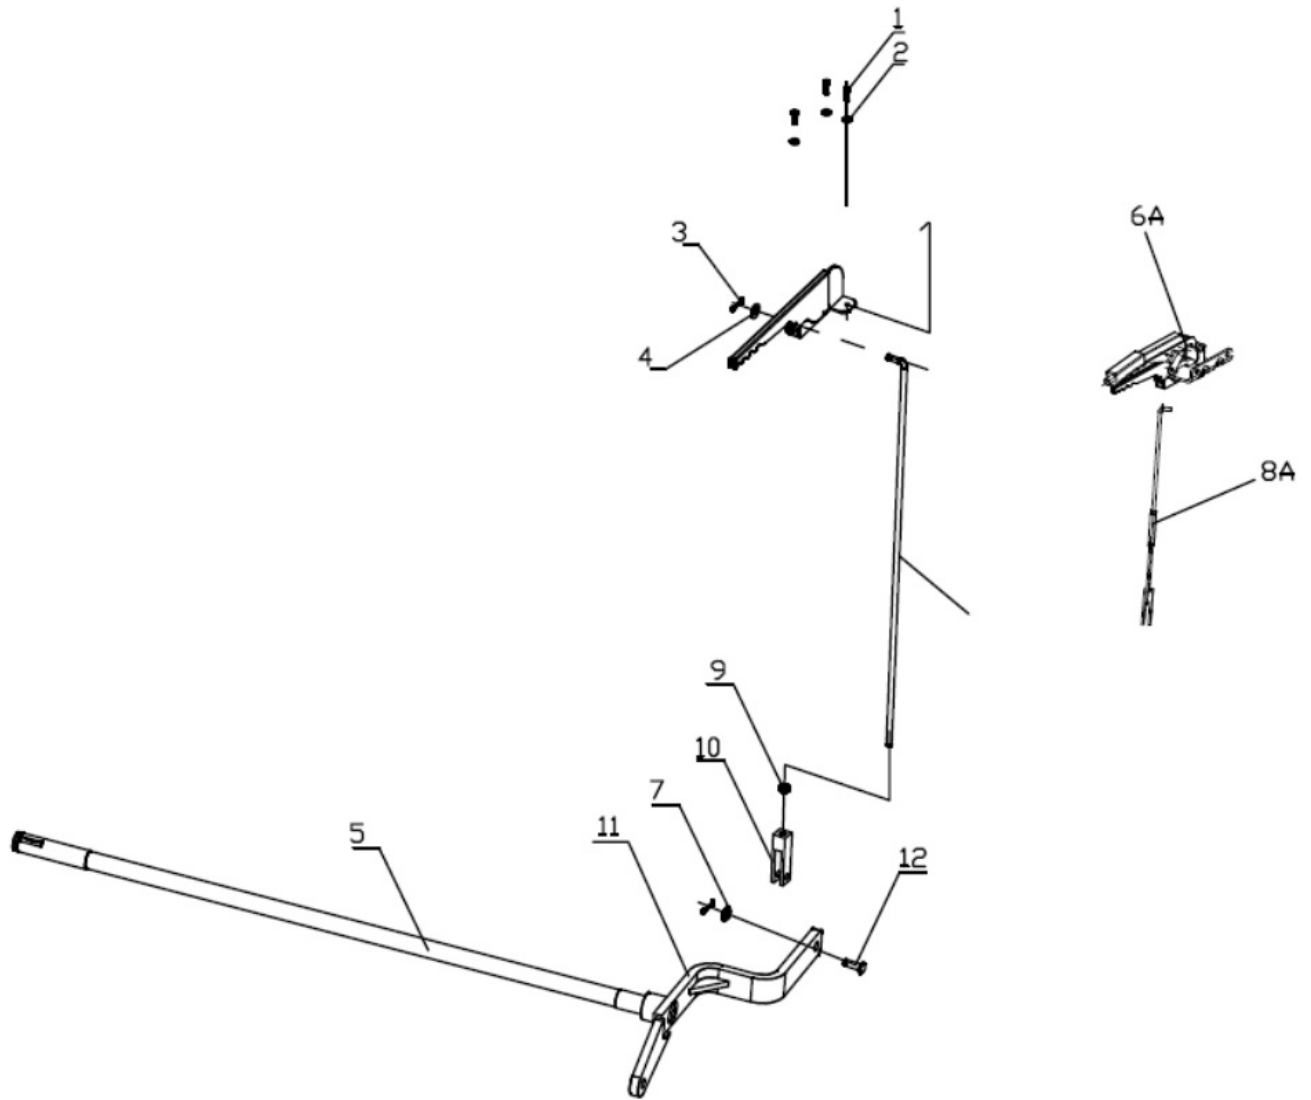

18120A-1/1

INDEPENDENT PARKING BRAKE

Sr.	Model	Item Code	Description	Qty	Int.	Remarks	Cut Off
1	ALL MODELS	300029050A	SOCKET HEAD CAP SCREW M5X16	3			
3	ALL MODELS	20005528AA	SPLIT PIN DIA 3.2*25	2			
10	ALL MODELS	300028776A	SLEEVE	1			
5	SOLIS-50 (SYNCHRO)	10008921AE	INNER SHAFT	1			
11	SOLIS-50 (SYNCHRO)	10038540AA	SHAFT & BASIC LEVER ASSY.	1			
1	ALL MODELS	20003510AA	SOCKET HEAD CAP SCREW M5x16	3		INTERCHANGEABLE WITH 300029050A (ROHS)	
2	ALL MODELS	04030800006	M/CD WASHER DIA6.4*DIA12.4*1.6	3