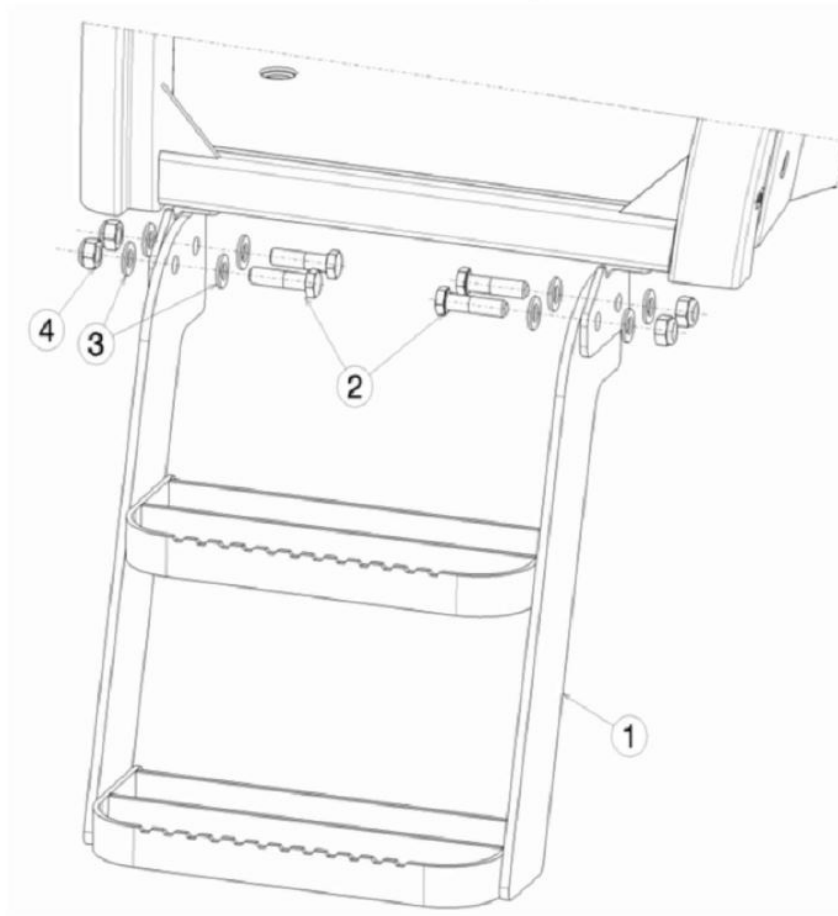

33270A-1/1

FOOT STEP ASSY.

Sr.	Model	Item Code	Description	Qty	Int.	Remarks	Cut Off
4	ALL MODELS	200000416B	HEX NYLOC NUT M14X2 10 SA4GS	4			
1	ALL MODELS	10068423AB	LEFT FOOT STEP ASSY	2			
2	ALL MODELS	20002016AB	HEX. HEAD SCREW M10 x 1.5 x 30 8-8	4		INTERCHANGEABLE WITH 20005562AA (ROHS)	
3	ALL MODELS	04030600010	PLAIN WASHER DIA 10.5 *DIA 30 *2.5	8			
4	ALL MODELS	04041000010	HEX NYLOCK NUT M10	4		INTERCHANGEABLE WITH 20005529AA (ROHS)