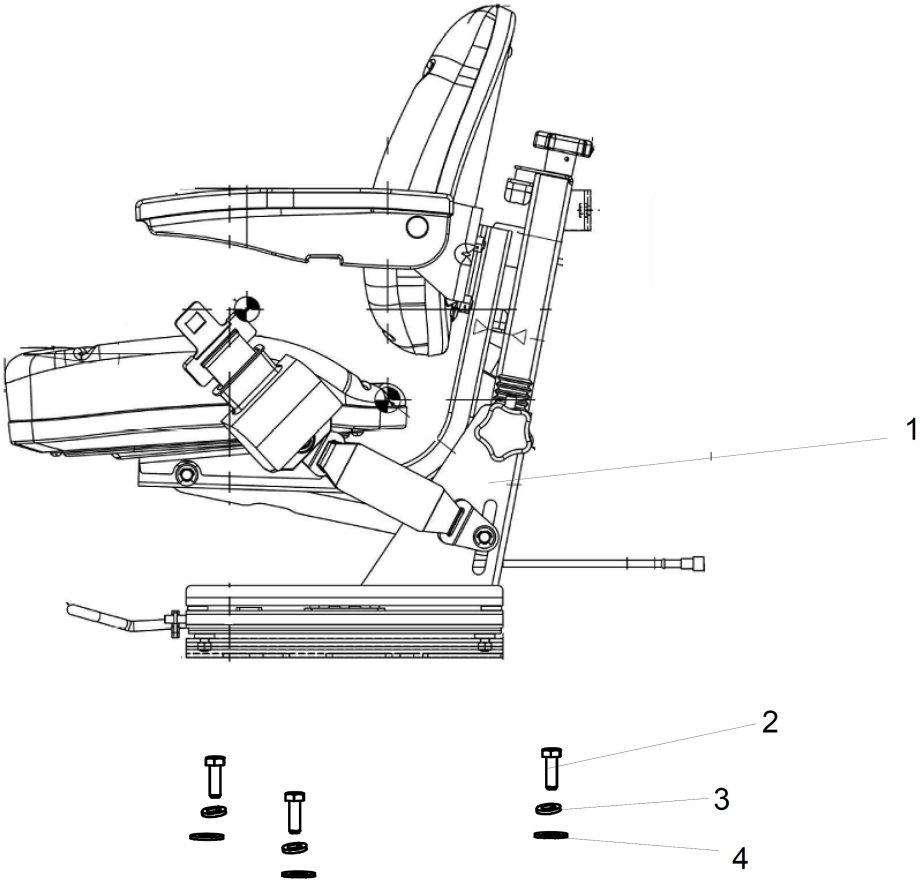

24111A-1/1

DRIVER SEAT

Sr.	Model	Item Code	Description	Qty	Int.	Remarks	Cut Off
1	SOLIS-50(SYNCHRO) 4WD	300047334A	DRIVER SEAT WITH ARM REST	1			
2	SOLIS-50(SYNCHRO) 4WD	20003243AB	HEX SCREW M12*1.75*30	4			
3	SOLIS-50(SYNCHRO) 4WD	04030400012	SPRING WASHER B-12	4			
4	SOLIS-50(SYNCHRO) 4WD	04030800012	M/CD WASHER DIA 13 *DIA 24*2.5	4