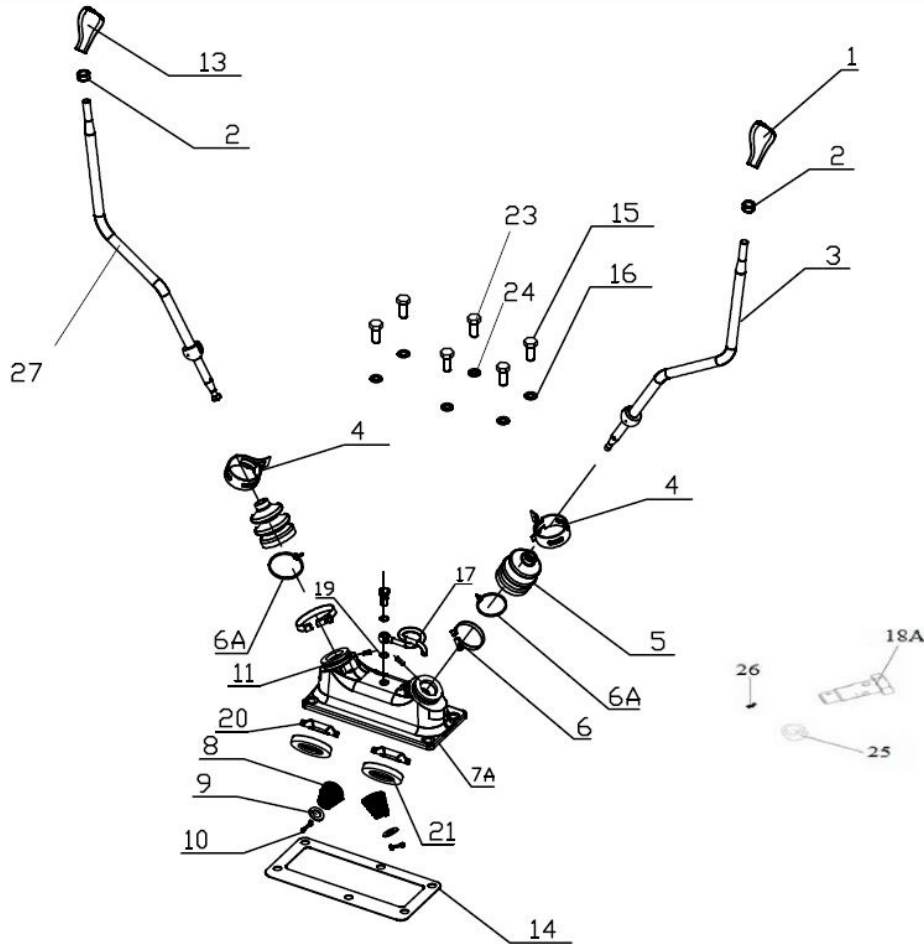

06110A-1/1

GEAR SHIFTER LEVERS

Sr.	Model	Item Code	Description	Qty	Int.	Remarks	Cut Off
1	ALL MODELS	10014866AC	SHIFTER KNOB (HI-LOW)	1			
2	ALL MODELS	20005502AA	HEX NUT M12X1.75 -8 SA4GS	2			
10	ALL MODELS	20005528AA	SPLIT PIN DIA 3.2*25	2			
13	ALL CABIN MODELS	10014867AC	SHIFTER KNOB (DIFF. SPEED)	1			
20	ALL MODELS	10005585AB	RUBBER BOOT (FOR SHIFTER HSG)	2			
2	SOLIS-50(SYNCHRO)	20003358AE	HEX NUT M12X1.75 -8 SA4GS	2			
3	SOLIS-50(SYNCHRO)	300137500A	RANGE SHIFTER LEVER	1			
7A	SOLIS-50(SYNCHRO) 4WD	300173255A	SHIFTER HOUSING ASSY.	1