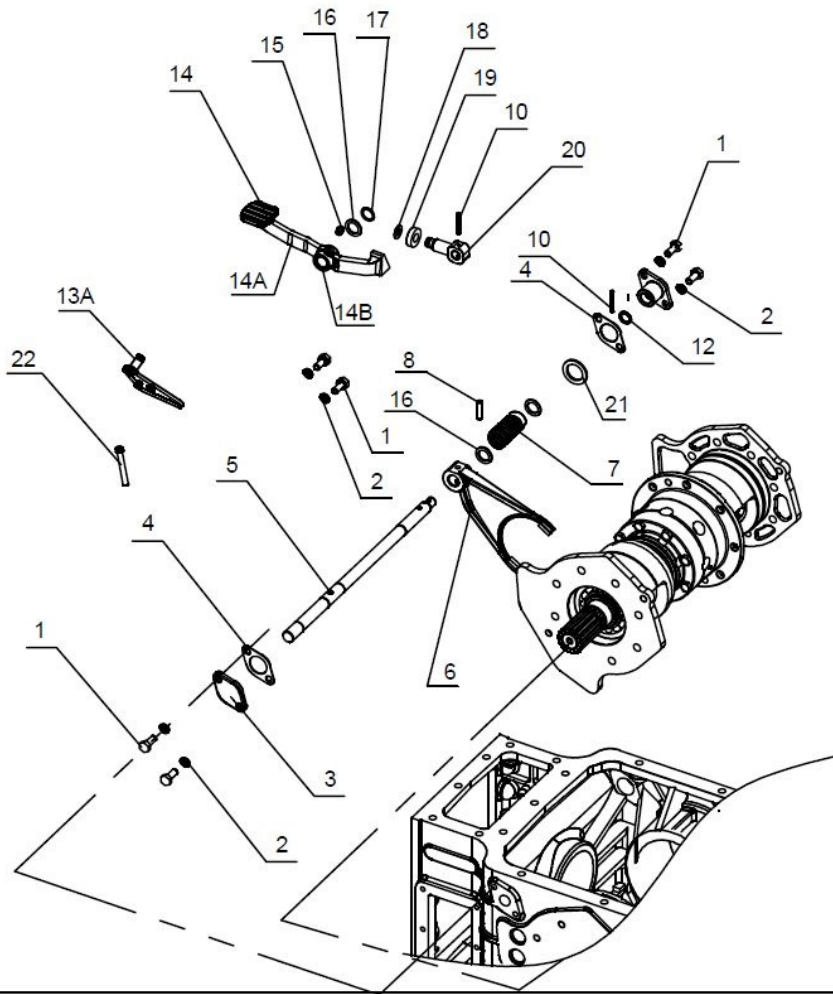

07150A-1/1

DIFFERENTIAL LOCK

Sr.	Model	Item Code	Description	Qty	Int.	Remarks	Cut Off
1	ALL CABIN MODELS	20005553AA	HEX HEAD SCREW M10X1.5X25 SA4GS	6			
14	ALL MODELS	10008876AC	PEDAL ASSY. (DIFF LOCK, 4" DOWN FLOOR)	1			
22	ALL MODELS	200002260A	SOCKET HEAD CAP SCREW M5X25 8.8 SA4GS	1			
1	ALL MODELS	20005553AA	HEX SCREW M10*25	6			
2	ALL MODELS	20005518AA	SPRING WASHER B-10 TYPE A IS: 3067-1972	6			
3	ALL MODELS	10007994AA	COVER LEFT (DIFF LOCK)	1			
4	ALL MODELS	10014880AA	GASKET(COVER LT RT)(DIFF LOCK)	2			
5	ALL MODELS	10007997BA	ROD (DIFF LOCK)	1