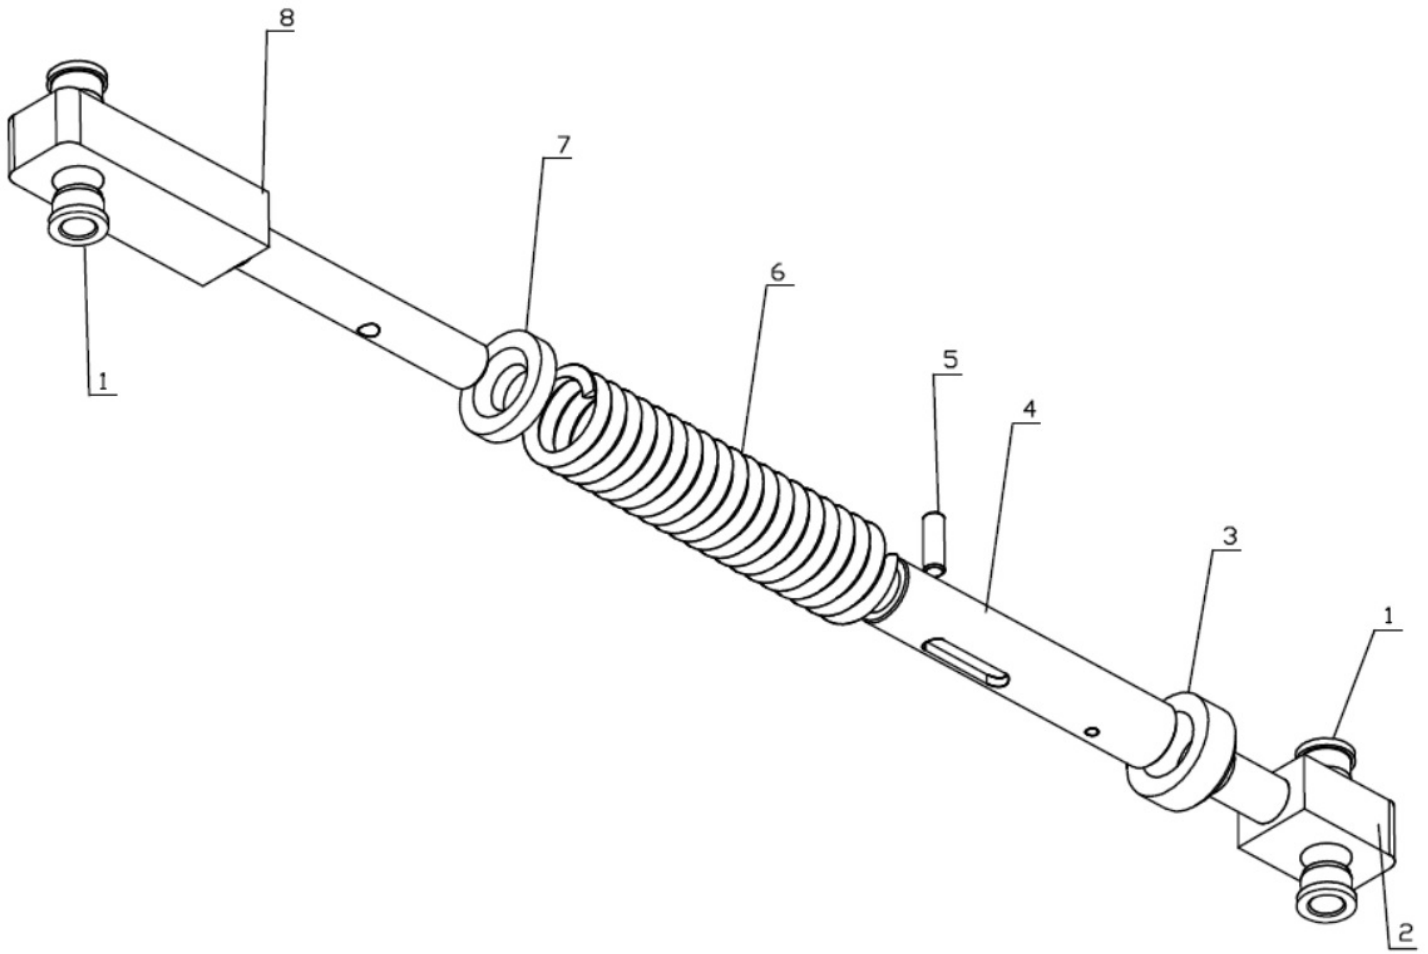

10180A-1/1

COUPLER POSITION

Sr.	Model	Item Code	Description	Qty	Int.	Remarks	Cut Off
1	ALL MODELS	10007008AB	SMALL BUSH	4			
2	ALL MODELS	10000110AB	END PIECE COMMON	1			
3	ALL MODELS	10007156AA	SPACER 11MM	1			
4	ALL MODELS	10000109AC	SLEEVE COUPLER	1			
5	ALL MODELS	04010205016	CYLINDRICAL PIN DIA 5X16	1			
6	ALL MODELS	10007036AA	SPRING COUPLER	1			
7	ALL MODELS	10007152AA	SPACER COUPLER	1			
8	ALL MODELS	10007016AB	END PIECE POSITION	1