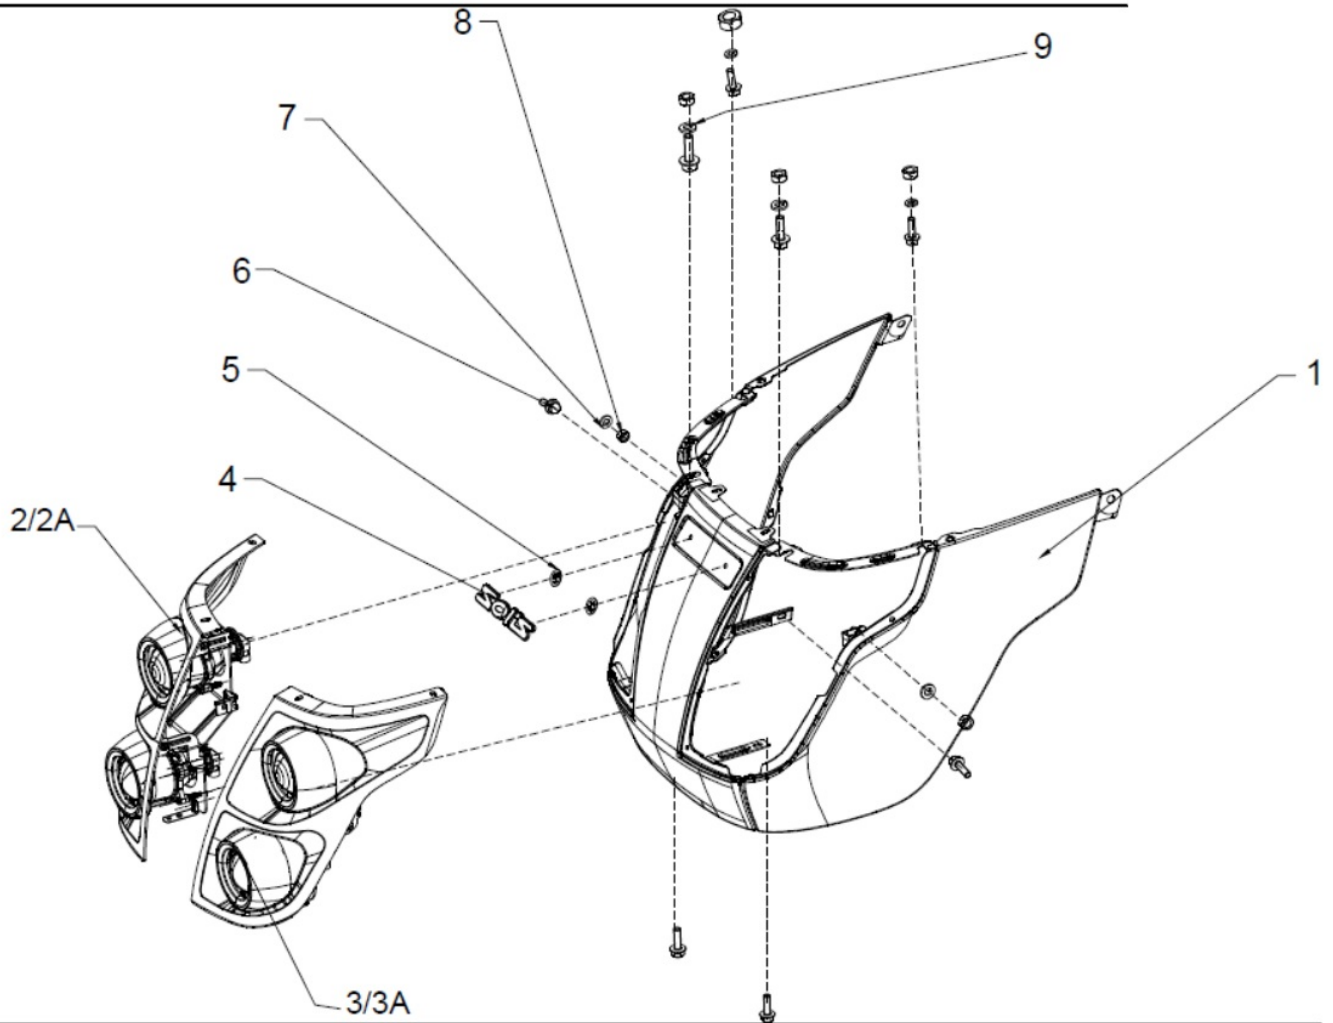

15120A-1/1

FRONT MESH

Sr.	Model	Item Code	Description	Qty	Int.	Remarks	Cut Off
5	ALL MODELS	300003840A	RETAINING WASHER DIA 6	2			
6	SOLIS-50(SYNCHRO)	20003518AA	HEX FLANGE SCREW M6*1*20-8.8 SA2JS	8		INTERCHANGEABLE WITH 20005541AA (ROHS)	
1	ALL MODELS	10046829AC	FRONT MESH ASSY. W/O PAINT	1			
1	ALL MODELS	10046831AC	FRONT MESH BLACK PAINTED	1			
2	ALL MODELS	10046749AB	HEAD LAMP (RHD) - RH	1		Applicable BULB (300144351A BULB HB3 12V 60W_005.635-307)