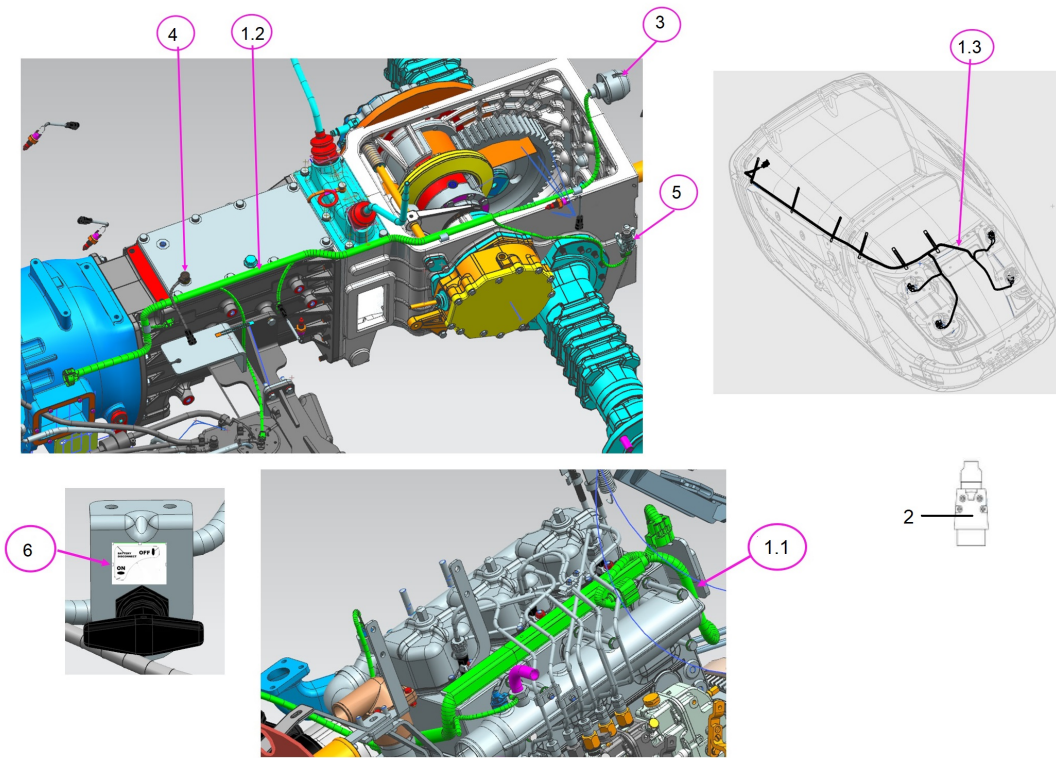

Sr.	Model	Item Code	Description	Qty	Int.	Remarks	Cut Off
1	ALL MODELS	300037022B	HARNESS ASSY. (CHASSIS HARNESS)	1		NOT SHOWN	
1.1	ALL MODELS	300036946B	FRONT HARNESS	1			
1.2	ALL MODELS	300036359C	VEHICLE HARNESS	1			
1.3	ALL MODELS	300023991A	HEADLAMP HARNESS	1			
2	ALL MODELS	10002338AA	7 PIN PLUG ASSY(PART OF FARMER KIT)	1			
3	ALL MODELS	10071579AA	7 PIN SOCKET ASSY WITH GROMMET	1			
4	ALL MODELS	10067785AA	NEUTRAL SAFETY SWITH	1			
5	ALL MODELS	10096555AA	BRAKE LIGHT SWITCH WITH NC-NO CONTACT	1