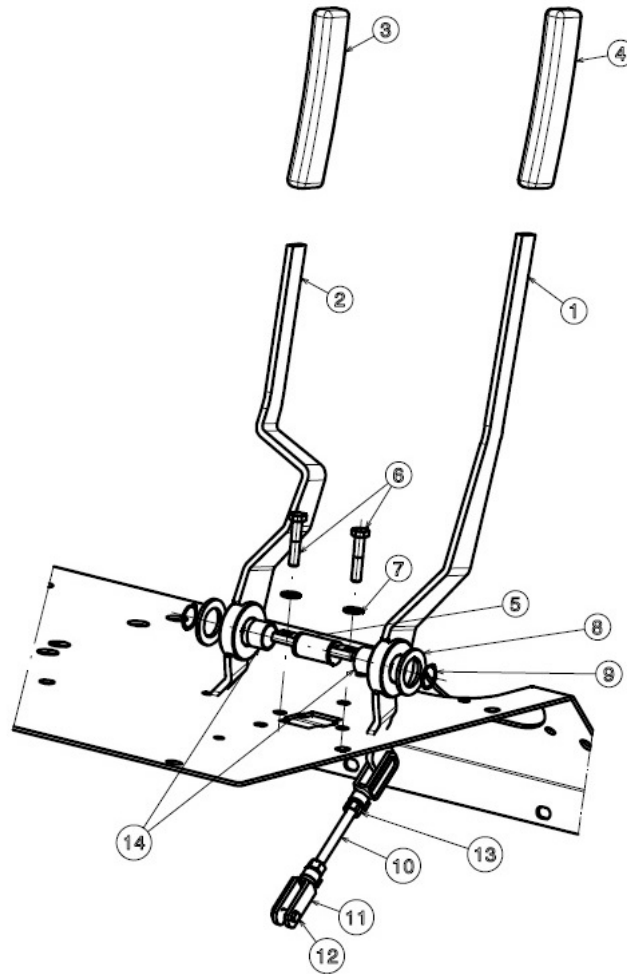

33380A-1/1

PC DC LEVERS

Sr.	Model	Item Code	Description	Qty	Int.	Remarks	Cut Off
8	ALL MODELS	10009819AB	SPACER	2			
10	ALL MODELS	10087465AA	TIE ROD	2			
12	ALL MODELS	300034287A	ES BOLT WITH SECURING COLLAR 8X32	4			
1	ALL MODELS	300073898A	D.C. LEVER	1			
2	ALL MODELS	300073905A	P.C. LEVER	1			
3	ALL MODELS	10085700AA	HYD ARMS HANDLE1	1			
4	ALL MODELS	10085701AA	HYD ARMS HANDLE2	1			
5	ALL MODELS	10084498AB	SHUTTLE LEVER SHAFT	1