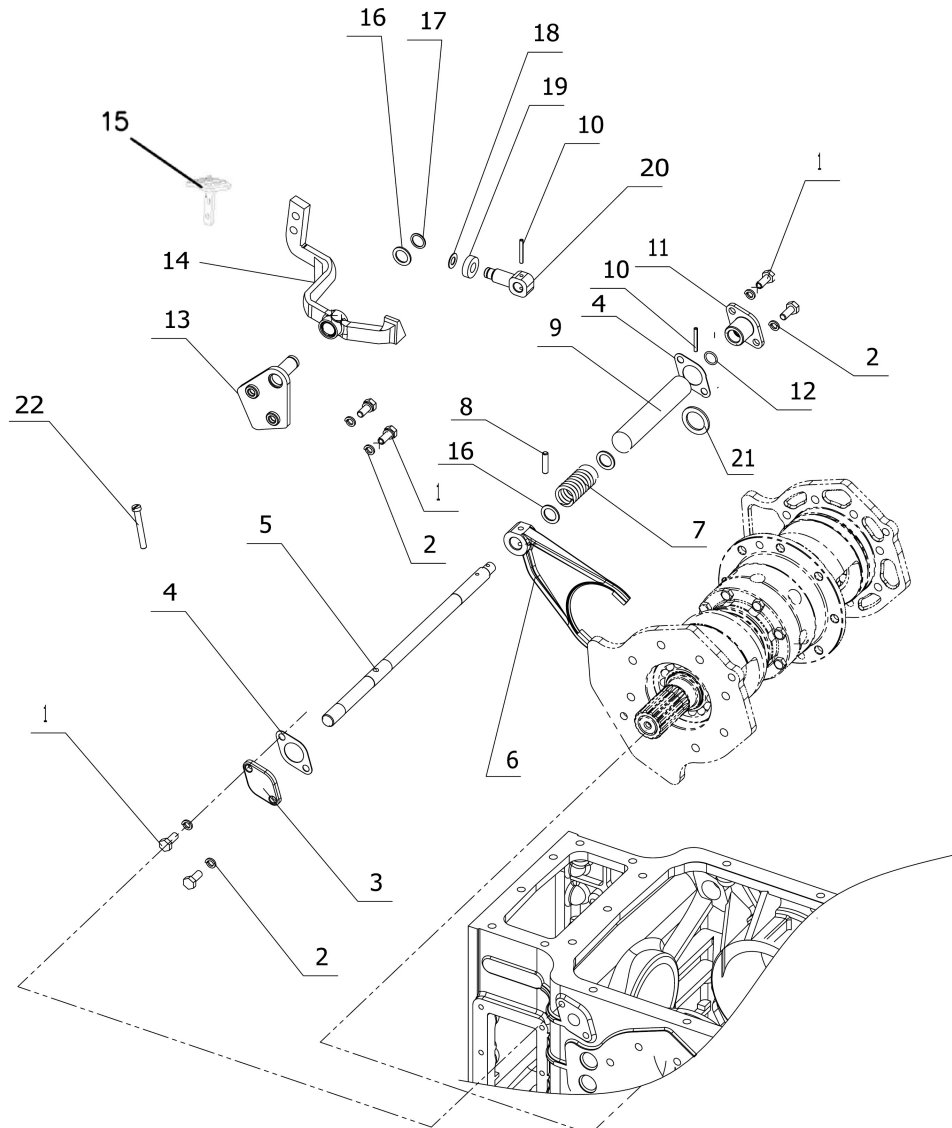

07151A-1/1

DIFFERENTIAL LOCK

Sr.	Model	Item Code	Description	Qty	Int.	Remarks	Cut Off
1	ALL MODELS	20002015AB	HEX HEAD SCREW M10 x 1.5 x 25 8-8 SA2JS	2			
2	ALL MODELS	04030400010	SPRING WASHER B-10	6			
3	ALL MODELS	10007994AA	COVER LEFT (DIFF LOCK)	1			
4	ALL MODELS	10007956AA	GASKET(COVER LT &RT)(DIFF LOCK)	2		INTERCHANGEABLE WITH 10014880AA (ROHS)	
5	ALL MODELS	10007997BA	ROD (DIFF LOCK)	1			
6	ALL MODELS	10007961AC	FORK (DIFF LOCK)	1			
7	ALL MODELS	10008020AC	SPRING (DIFF LOCK)	1