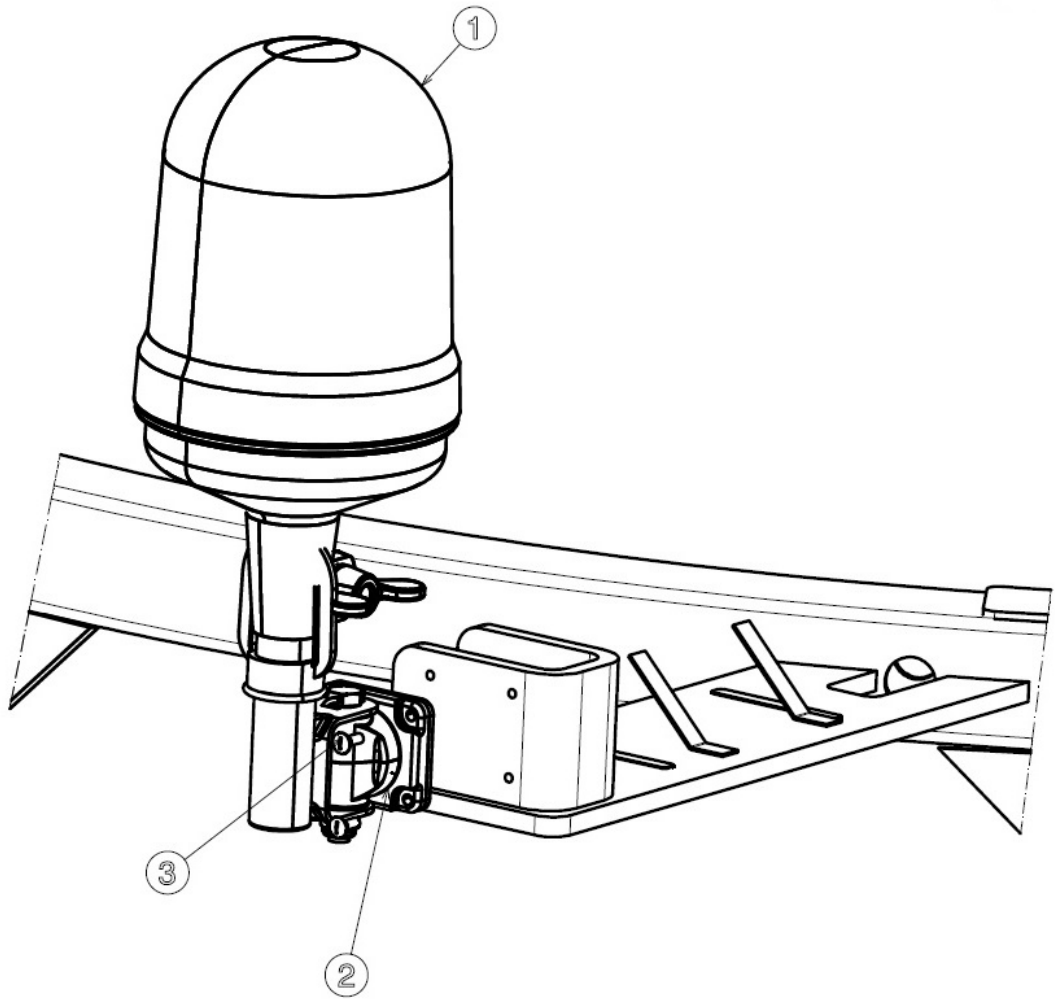

## REVOLVING LIGHT

Sr.	Model	Item Code	Description	Qty	Int.	Remarks	Cut Off
3	ALL MODELS	10083042AB	SLOTTED CHEESEHEAD SCREW M4X30	4			
1	ALL MODELS	10057344AA	REVOLVING LIGHT	1			
2	ALL MODELS	10057345AA	BRACKET FOR REVOLVING LIGHT	1			
3	ALL MODELS	10083042AA	SLOTTED CHEESEHEAD SCREW M4X30	4		INTERCHANGE ABLE WITH 10083042AB (ROHS)	