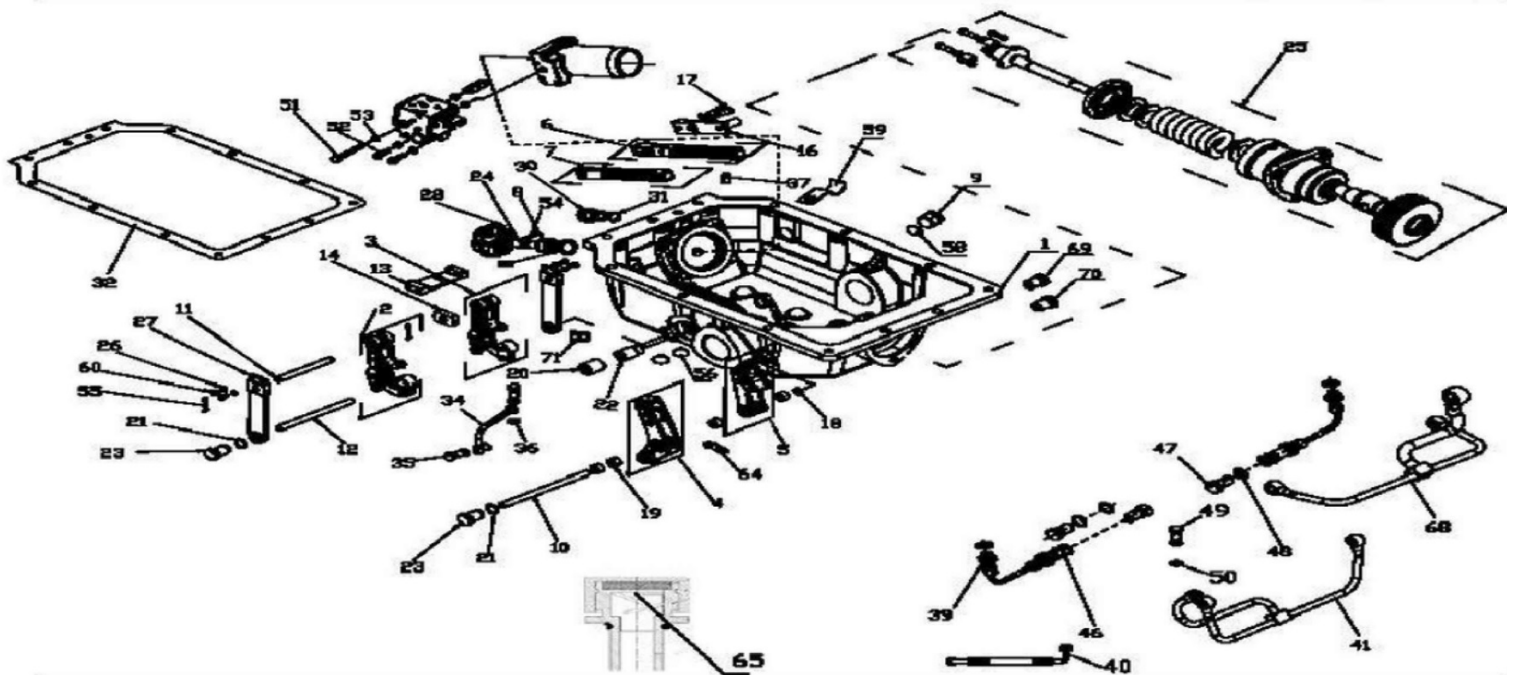

10210A-1-1

ROCK SHAFT ASSY.

SOLIS-50 FACELIFT

10210A-1/2

ROCK SHAFT ASSY

Sr.	Model	Item Code	Description	Qty	Int.	Remarks	Cut Off
23	ALL MODELS	300029268A	PLUG FOR EPA	2			
28	ALL MODELS	10005206AG	KNOB RV	1			
53	ALL MODELS	300028453A	HEX NUT M5-8 SA2JS	3			
55	ALL MODELS	20005448AA	SPLIT PIN DIA 3.2*50	2			
70	ALL MODELS	10039086AB	ADOPTER REAR COVER	2			
72	ALL MODELS	10039217AA	FEMALE QUICK CONNECT COUPLER 1/2" BSP	4			
24	SOLIS-50(SYNCHRO)	10006974AB	SCREW RV	1			
28	SOLIS-50(SYNCHRO)	10005206AG	KNOB RV	1			