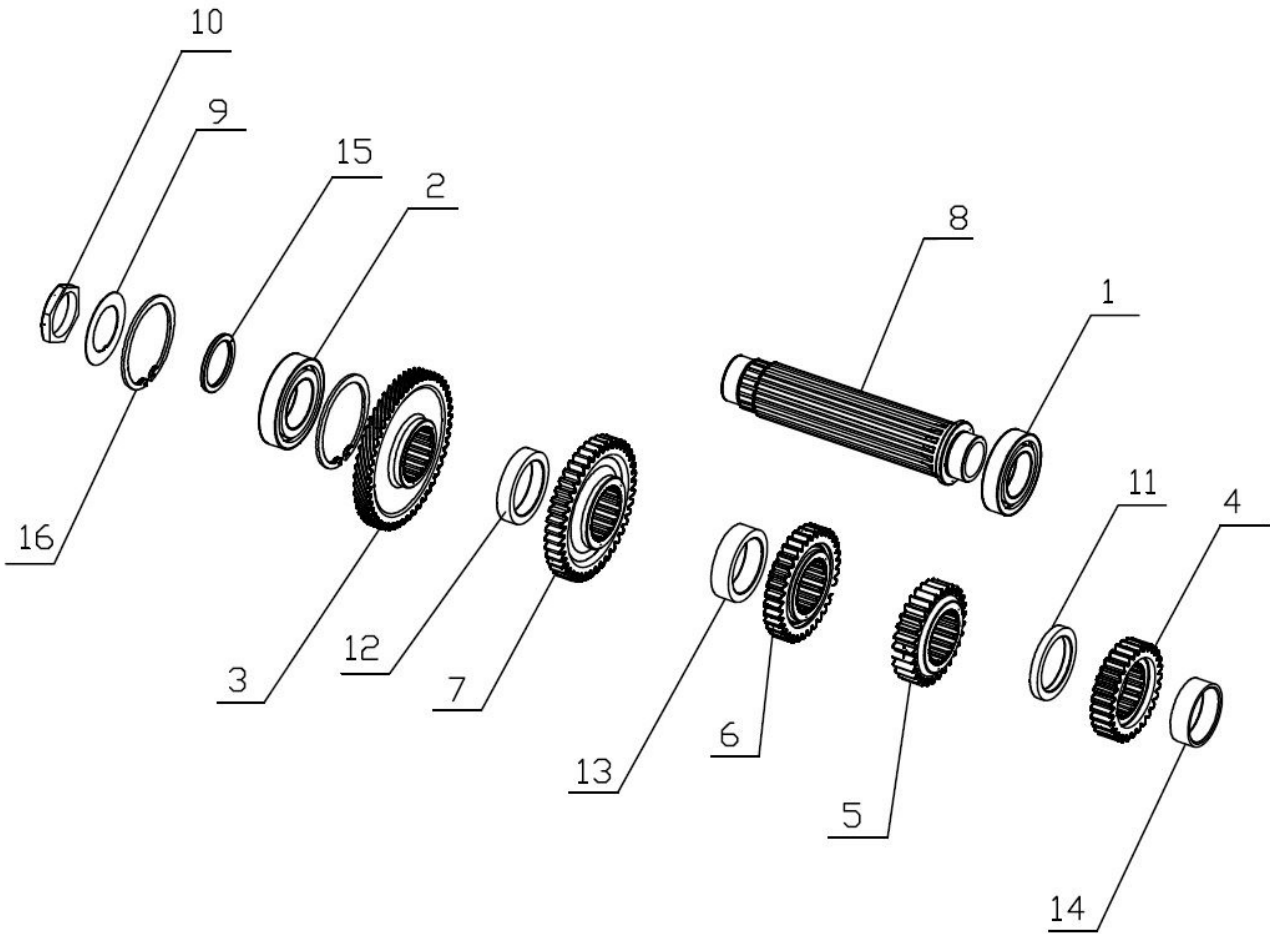

05140A-1/1

LAY SHAFT & RELATED

Sr.	Model	Item Code	Description	Qty	Int.	Remarks	Cut Off
1	ALL MODELS	10002417AB	DEEP GROOVE BALL BEARING ASSY 6210(TURBO	1			
1	ALL MODELS	04000150090	BALL BEARING 6210	1		INTERCHANGEABLE WITH 10002417AB (ROHS)	
2	ALL MODELS	04000155100	BALL BEARING 6211	1		INTERCHANGEABLE WITH 20005053AA (ROHS)	
3	ALL MODELS	10026111AC	GEAR INPUT	1			
4	ALL MODELS	10037893AB	GEAR REV. Z-33 (WITH SHOT PEENING NO.)	1			
5	ALL MODELS	10006480AD	GEAR Z-29	1