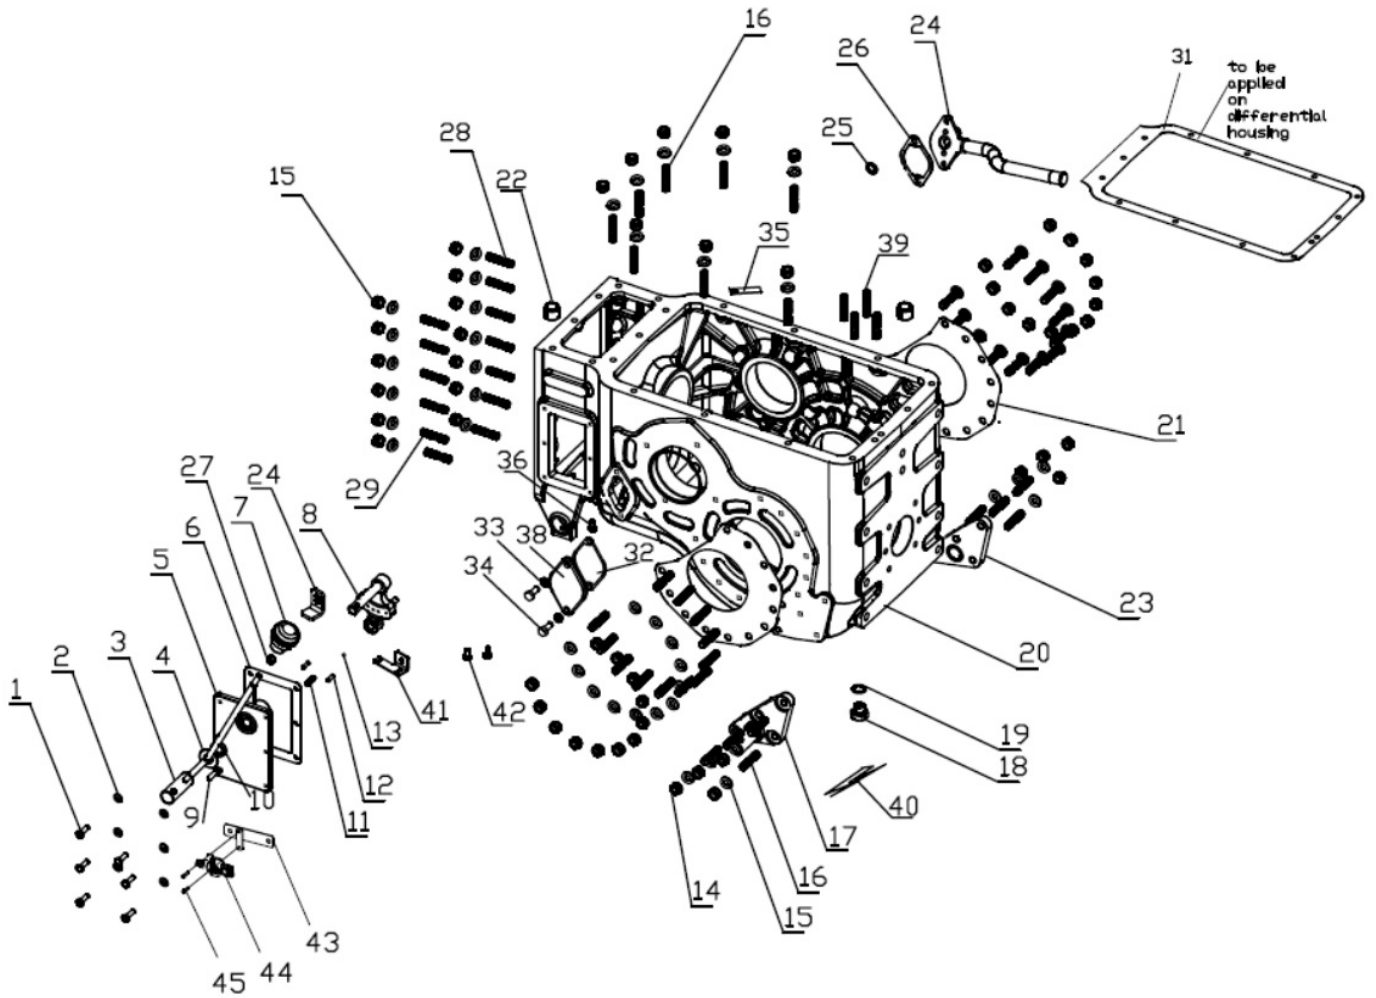

07110A-1/2

DIFFERENTIAL HOUSING

Sr.	Model	Item Code	Description	Qty	Int.	Remarks	Cut Off
4	ALL MODELS	300003081A	WASHER FOR EPA	1			
14	ALL MODELS	20005502AA	HEX NUT M12X1.75 -8 SA4GS	54			
18	ALL MODELS	10038288AB	DRAIN PLUG ASSY	1			
3	SOLIS-50 SYNCHRO(2WD)	300035722A	HANDLE ASSY (PTO)	1			
5	SOLIS-50 SYNCHRO(2WD)	10007756AD	PTO SHIFTER COVER	1			
7	SOLIS-50 SYNCHRO(2WD)	300008056A	SHIFTER KNOB (P.T.O)	1			
8	SOLIS-50 SYNCHRO(2WD)	10028291AB	LEVER ASSY. (2 WD)	1			
11	SOLIS-50 SYNCHRO(2WD)	10003876AA	COMPRESSION SPRING	1