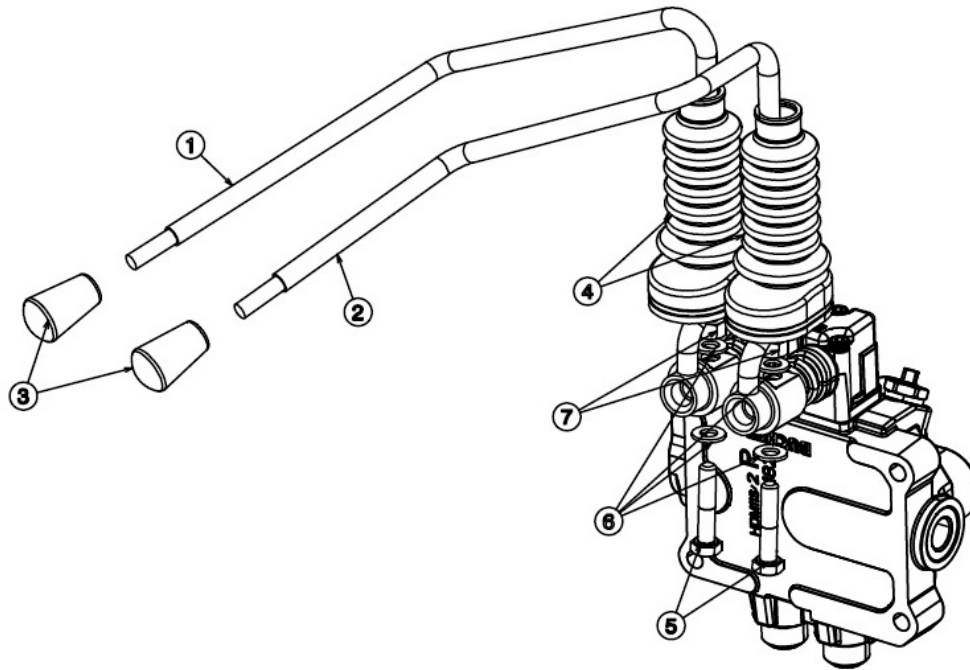

## DCV LEVER ASSY.

Sr.	Model	Item Code	Description	Qty	Int.	Remarks	Cut Off
1	ALL MODELS	300086466B	DCV LEVER 1	1			
2	ALL MODELS	300086464B	DCV LEVER 2	1			
3	ALL MODELS	300031132A	KNOB (ROD ASSY)	2			
4	ALL MODELS	300002140A	BOOT FOR TIE ROD	2			
5	ALL MODELS	20003286AB	HEX SCREW M8x1.25x35 (8-8) SA2JS	2		INTERCHANGEABLE WITH 20005567AA (ROHS)	
6	ALL MODELS	04030600008	PLAIN WASHER DIA 8.4 *DIA 17*1.6	4			
7	ALL MODELS	20003355AB	HEX NUT M8X1.25 -8 SA2JS	2		INTERCHANGEABLE WITH 200000391A	