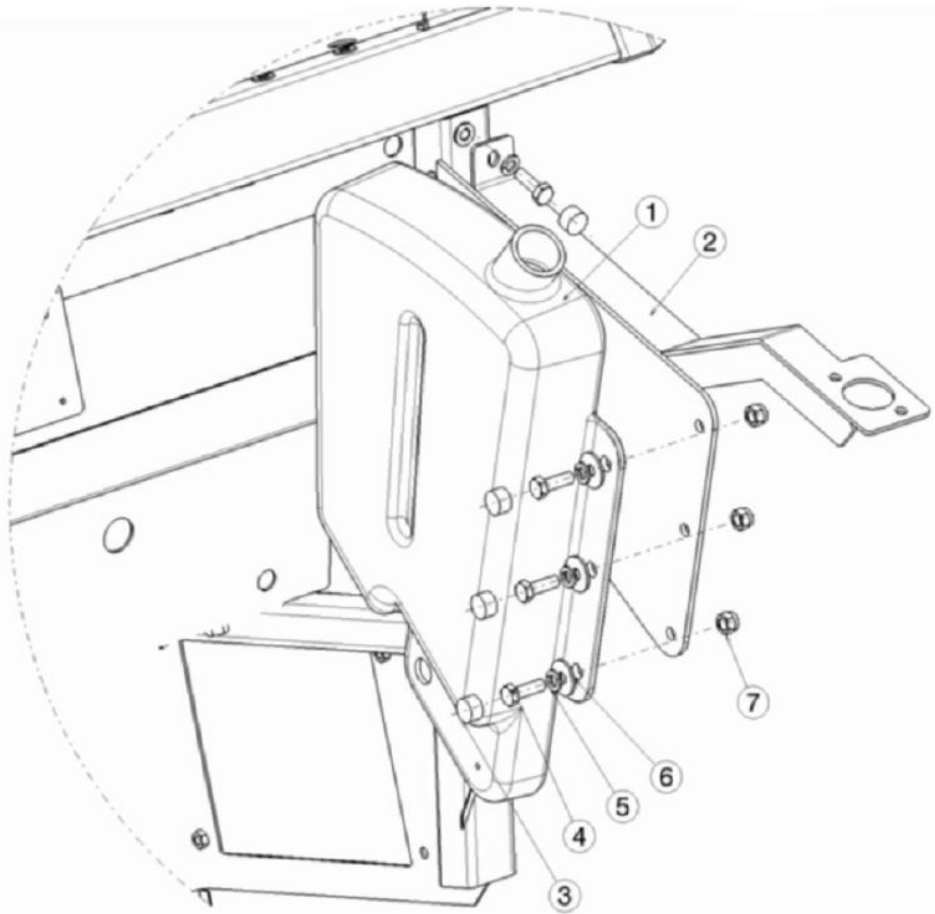

33480A-1/1

WASHER BOTTLE

Sr.	Model	Item Code	Description	Qty	Int.	Remarks	Cut Off
6	ALL MODELS	10083030AB	SPECIAL WASHER	4			
7	ALL MODELS	20004917AB	HEX NYLOC NUT M8*1.25 8	3			
1	ALL MODELS	10085785AA	WATER TANK	1			
2	ALL MODELS	300051636B	UPPER BKT FOR REAR HITCH CONTROL ASSY	1			
3	ALL MODELS	10085707AA	NUT CAP M8	5			
4	ALL MODELS	20003285AB	HEX SCREW M8X1.25X30 8-8 SA2JS	5			
5	ALL MODELS	04031400008	SPRING WASHER B-8	5			
6	ALL MODELS	10083030AA	SPECIAL WASHER	4		INTERCHANGEABLE WITH 10083030AB (ROHS)