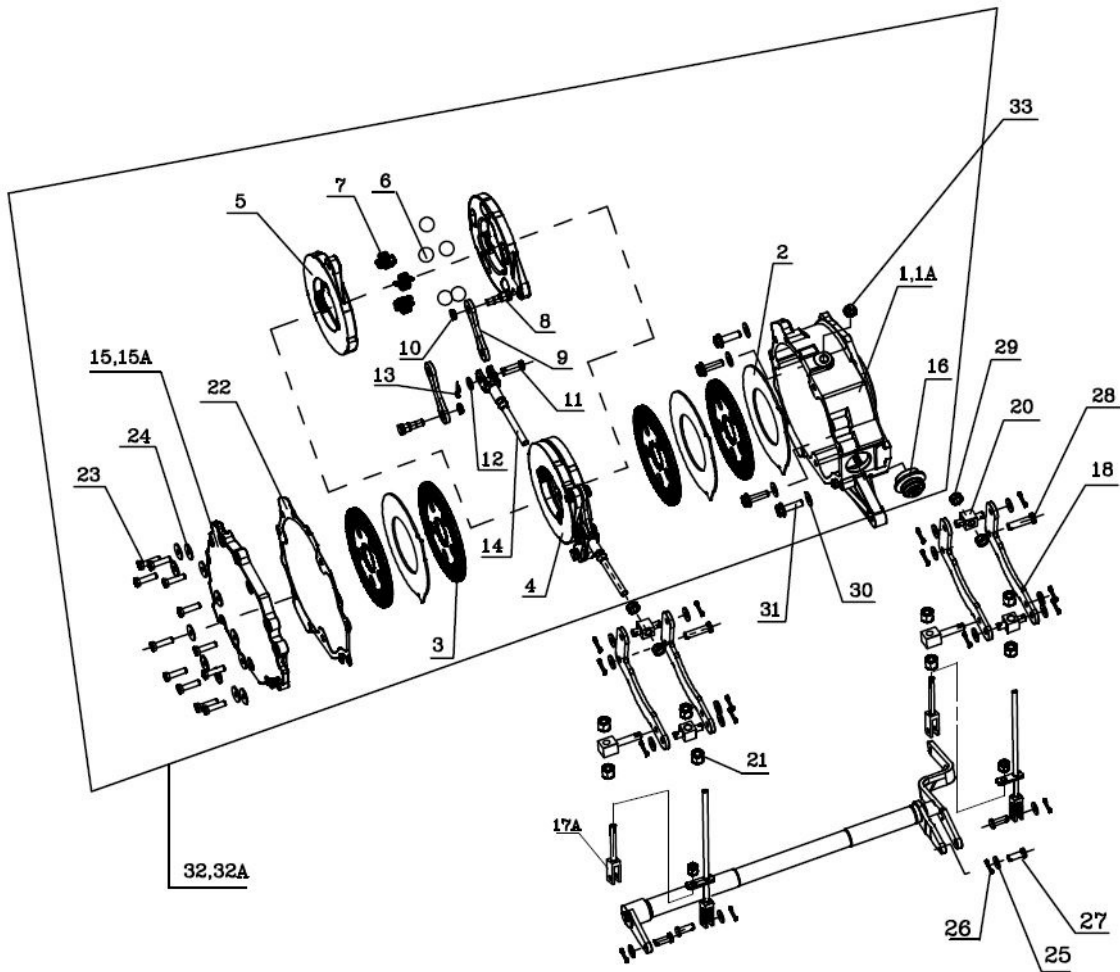

09120A-1/1

OIL IMMERSED BRAKES

Sr.	Model	Item Code	Description	Qty	Int.	Remarks	Cut Off
20	ALL MODELS	10039524AA	SWIVEL BLOCK FOR EPA	4			
21	ALL MODELS	10039520AA	HEX. NUT(BRAKE ADJUSTER) FOR EPA	8			
23	ALL MODELS	20003646AB	HEX BOLT M8*1*30 8-8 SA4GS	24			
31	ALL MODELS	10039227AA	SPL. HEX. FLANGE BOLT M12*1.75*42	8			
33	ALL MODELS	10005008AB	DUST CAP	2			
29	ALL MODELS	20003357AF	HEX NUT M10 -8 SA4GS	4	YES	interchange with 20003357AB	FOR NON EU MODELS- JZNSS869101S M FOR EU MODELS- MEMRZGTNEJK