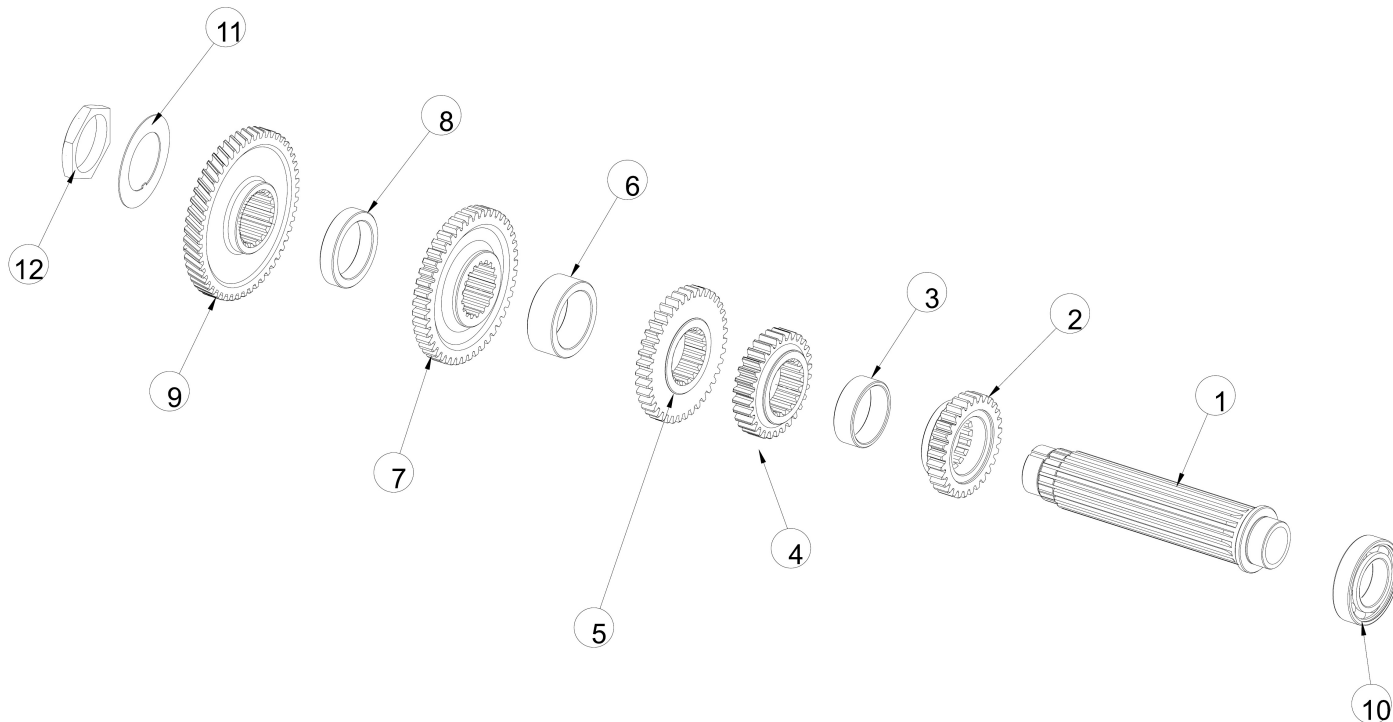

05141A-1/1

LAY SHAFT & RELATED

Sr.	Model	Item Code	Description	Qty	Int.	Remarks	Cut Off
1	SOLIS-50(SYNCHRO)	10006238AC	LAY SHAFT	1			
2	SOLIS-50(SYNCHRO)	10036146AA	GEAR REV. Z-29	1			
3	SOLIS-50(SYNCHRO)	10036109AA	SPACER 1 FOR LAY SHAFT	1			
4	SOLIS-50(SYNCHRO)	10036396AA	FIXED GEAR 1ST Z-30	1			
5	SOLIS-50(SYNCHRO)	10036332AA	FIXED GEAR 2ND Z-39	1			
6	SOLIS-50(SYNCHRO)	10036111AA	SPACER 3 FOR LAY SHAFT	1			
7	SOLIS-50(SYNCHRO)	10036307AB	FIXED GEAR 3RD Z-45	1			
8	SOLIS-50(SYNCHRO)	10036111AA	SPACER 3 FOR LAY SHAFT	1