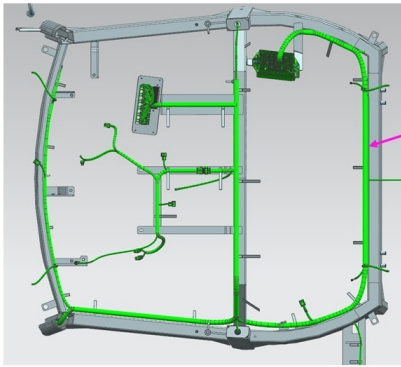

Sr.	Model	Item Code	Description	Qty	Int.	Remarks	Cut Off
1	ALL MODELS	10087408AA	HAZARD SWITCH	1			
2	ALL MODELS	300035450A	PTO EXTERNAL CONTROL SWITCH	1			
3	ALL MODELS	10023572AA	MOBILE CHARGER SOCKET	1			
4	ALL MODELS	10085383AA	TRAILER WITH FLASHER	1			
5	ALL MODELS	10096602AA	SAFETY CONTROLLER FOR ENGINE SHUT-OFF	1			
6	ALL MODELS	10087339AA	BUZZER ASSY.(CONTINUOUS BEEPING)	1			
7	ALL MODELS	300037023B	HARNESS ASSY. (CABIN HARNESS)	1		NOT SHOWN	
7.1	ALL MODELS	300036329B	DASHBOARD HARNESS	1