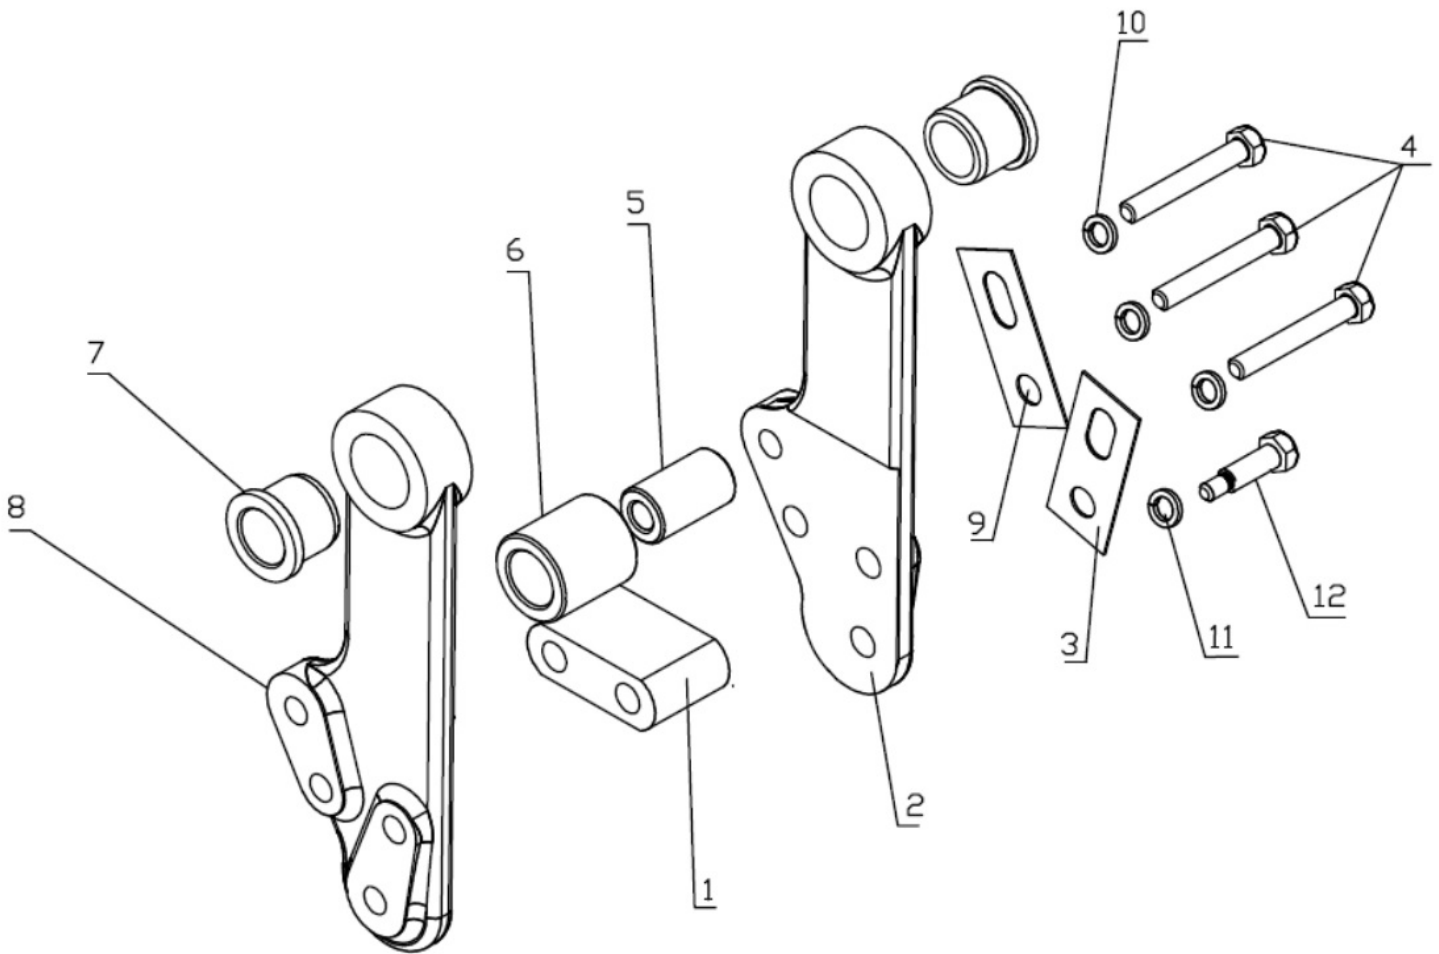

10170A-1/1

LINK DRAFT

Sr.	Model	Item Code	Description	Qty	Int.	Remarks	Cut Off
1	ALL MODELS	10007008AB	SMALL BUSH	4			
2	ALL MODELS	10000110AB	END PIECE COMMON	1			
3	ALL MODELS	10007156AA	SPACER 11MM	1			
4	ALL MODELS	10000109AC	SLEEVE COUPLER	1			
5	ALL MODELS	04010205016	CYLINDRICAL PIN DIA 5X16	1			
6	ALL MODELS	10007036AA	SPRING COUPLER	1			
7	ALL MODELS	10007152AA	SPACER COUPLER	1			
8	ALL MODELS	10007016AB	END PIECE POSITION	1