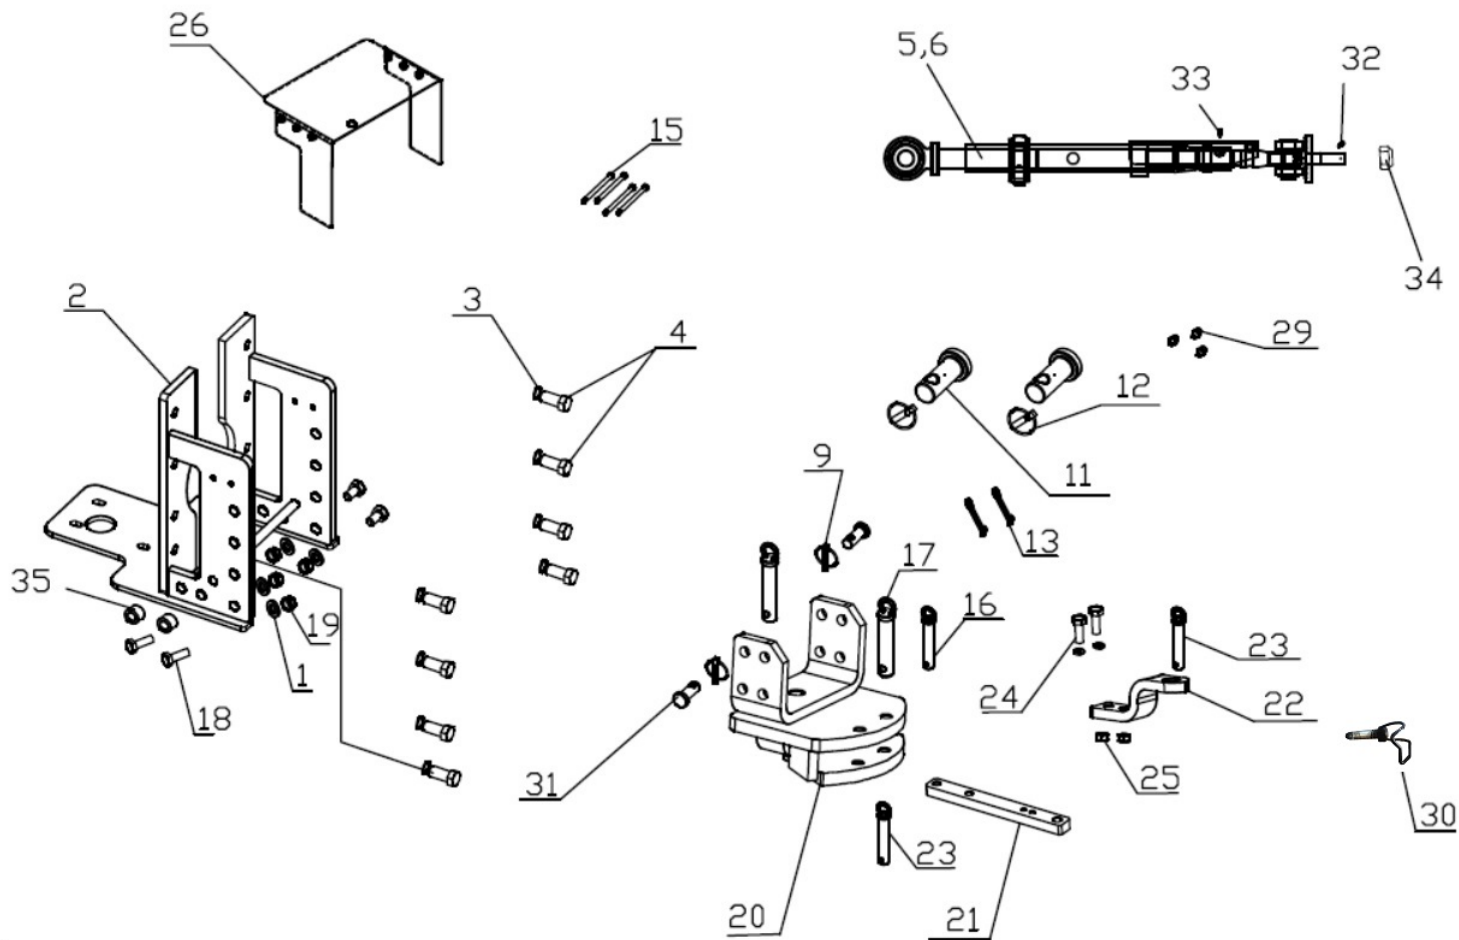

21110A-1/1

THREE POINT LINKAGE

Sr.	Model	Item Code	Description	Qty	Int.	Remarks	Cut Off
1	ALL MODELS	20005457AA	SPRING WASHER B-20 JIS B 1251 NO.2 20S	4			
5	ALL MODELS	10009473BD	ADJUSTABLE STAY BAR WITH BRACKET	1			
6	ALL MODELS	10009473BD	ADJUSTABLE STAY BAR WITH BRACKET	1			
13	ALL MODELS	20005448AA	SPLIT PIN DIA 3.2*50	2			
15	ALL MODELS	10086497AB	ROCKER LINK PIN	4			
18	ALL MODELS	200000419A	HEX HEAD SCREW M20X2.5X80 10.9 SA4GS	2			
19	ALL MODELS	20005494AA	HEX NUT M20 X 2.5 -8 SA4GS	4			
24	ALL MODELS	20005454AA	HEX BOLT M16X2X80 8.8 SA4GS	2