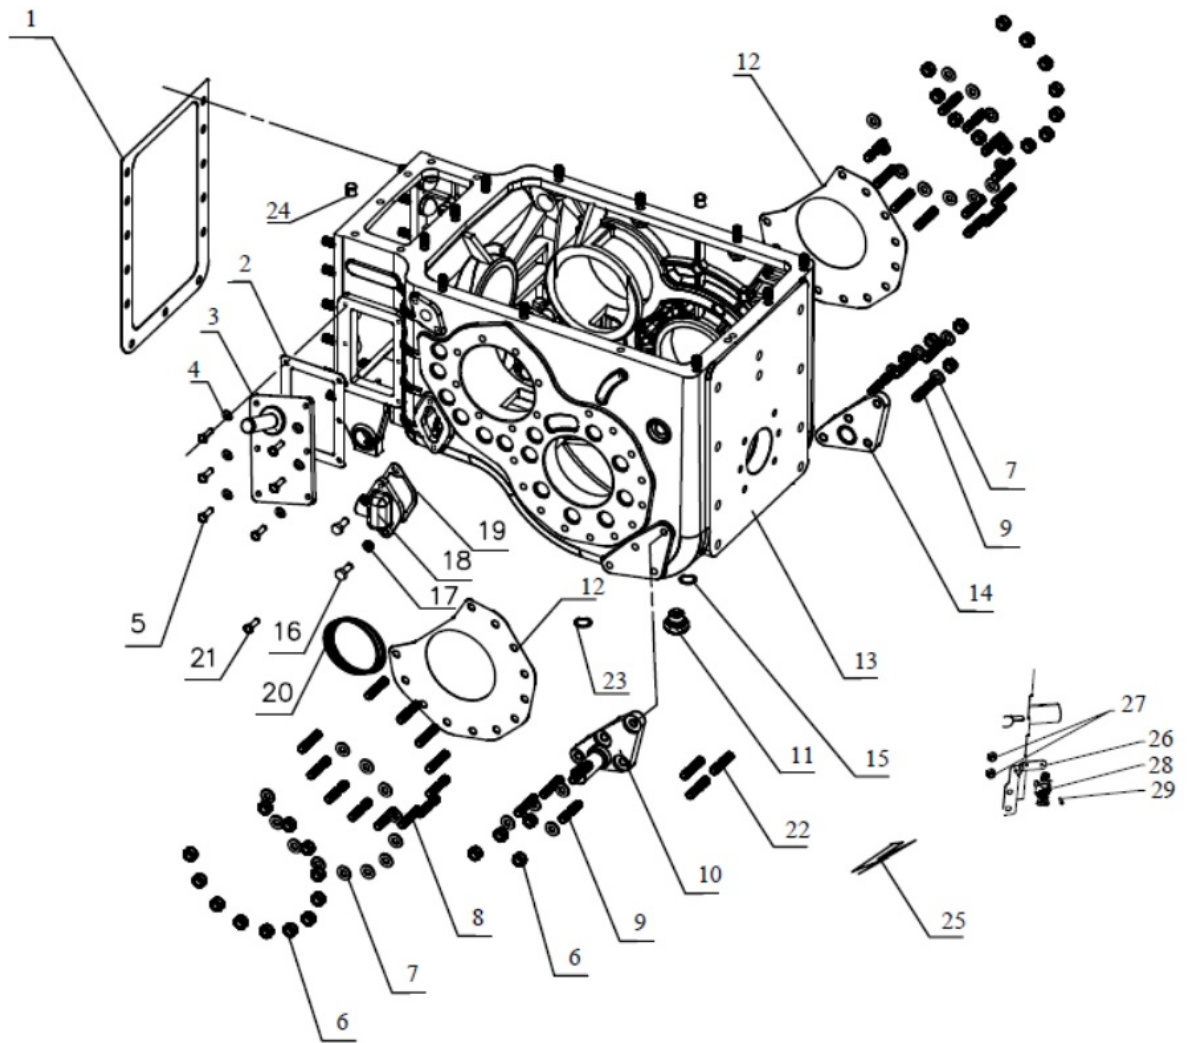

07111A-1/1

DIFFERENTIAL HOUSING

Sr.	Model	Item Code	Description	Qty	Int.	Remarks	Cut Off
6	ALL MODELS	20005502AA	HEX NUT M12X1.75 -8 SA4GS	32			
11	ALL MODELS	10038288AB	DRAIN PLUG ASSY	1			
6	SOLIS-50 SYNCHRO(4WD)	20003358AE	HEX NUT M12*1.75	32			
23	SOLIS-50 SYNCHRO(4WD)	10012585AB	BONDED SEAL FOR 3/8" BSP	1			
29	SOLIS-50 SYNCHRO(4WD)	20002827AA	SLOTTED CHEESE HEAD SCREW (M4*20)	2		INTERCHANGEABLE WITH 20005684AA (ROHS)	
6	ALL MODELS	20003358AE	HEX NUT M12X1.75 -8 SA4GS	32	YES	INTERCHANGE WITH 20003358AA	FOR NON EU MODELS-DXKSS873355B FOR EU MODELS-MEMRMKSNSD KH07283