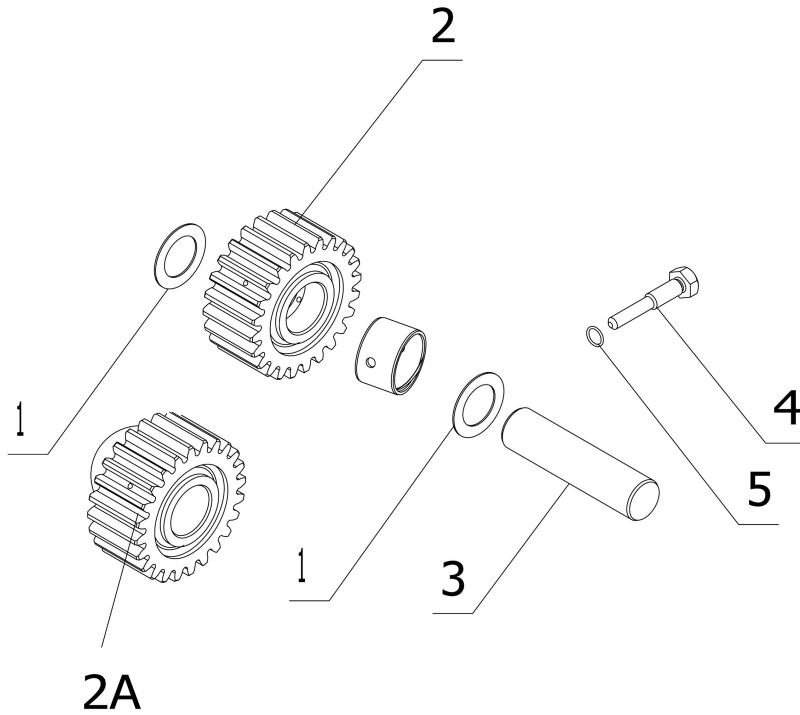

05190A-1/1

IDLER GEAR

Sr.	Model	Item Code	Description	Qty	Int.	Remarks	Cut Off
2A	SOLIS-50(SYNCHRO)	10036151BA	IDLER REV GEAR Z-24	1			
1	ALL MODELS	10006662AA	THRUST WASHER COPPER	2			
2	ALL MODELS	10008731BA	IDLER REV. GEAR Z-24	1			
2	ALL MODELS	10037909AA	IDLER REV. GEAR Z-23 (FINISH NO.)	1			
3	ALL MODELS	10006278BA	SHAFT (FOR IDLER GEAR)	1			
4	ALL MODELS	10006280AA	SPECIAL SCREW	1			
5	ALL MODELS	20002915AA	WASHER 10.6*2*16	1			
7	ALL MODELS	10037625AA	SPACER FOR REVERSE IDLER	1