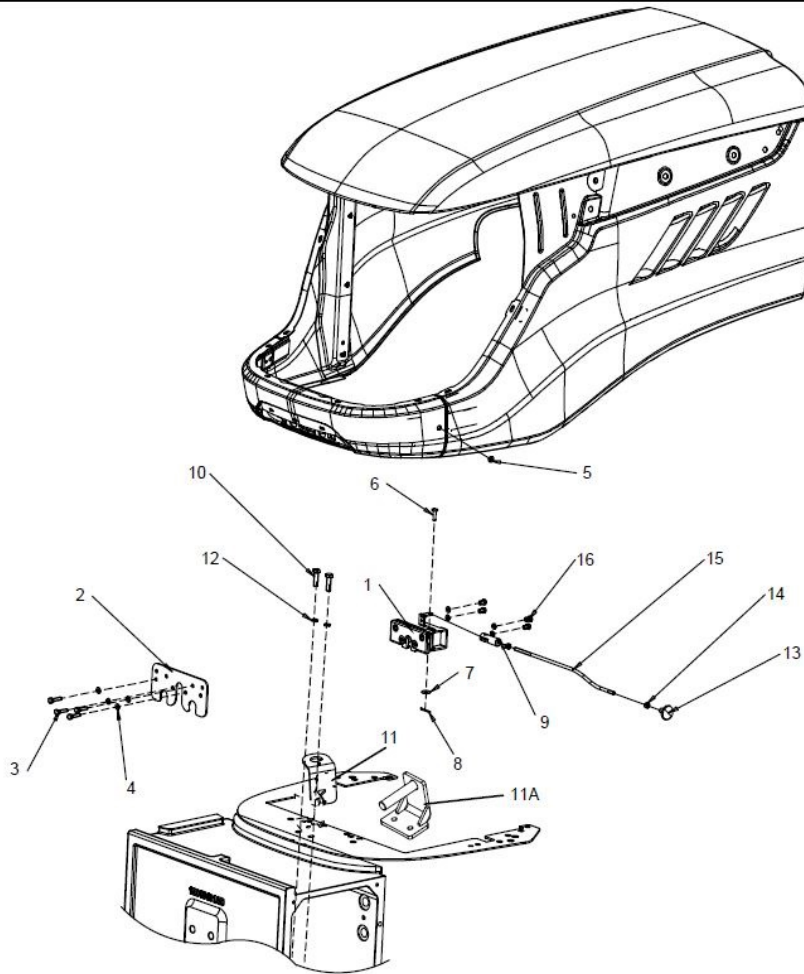

15130A-1/1

BONNET LOCK

Sr.	Model	Item Code	Description	Qty	Int.	Remarks	Cut Off
3	ALL MODELS	20005570AA	HEX SCREW M6X25	4			
11A	ALL CABIN MODELS	300007388D	LOCK PIN MTG. BKT.	1			
2	SOLIS-50(SYNCHRO)	300029399B	LOCK BASE PLATE	1			
3	SOLIS-50(SYNCHRO)	20003518AA	HEX FLANGE SCREW M6*1*20-8.8 SA2JS	4		INTERCHANGEABLE WITH 20005541AA (ROHS)	
5	SOLIS-50(SYNCHRO)	300035813A	BUSH FOR ACTUATOR ROD	1			
1	ALL MODELS	300039364C	BONNET LOCK	1			
2	ALL MODELS	300029399A	LOCK BASE PLATE	1