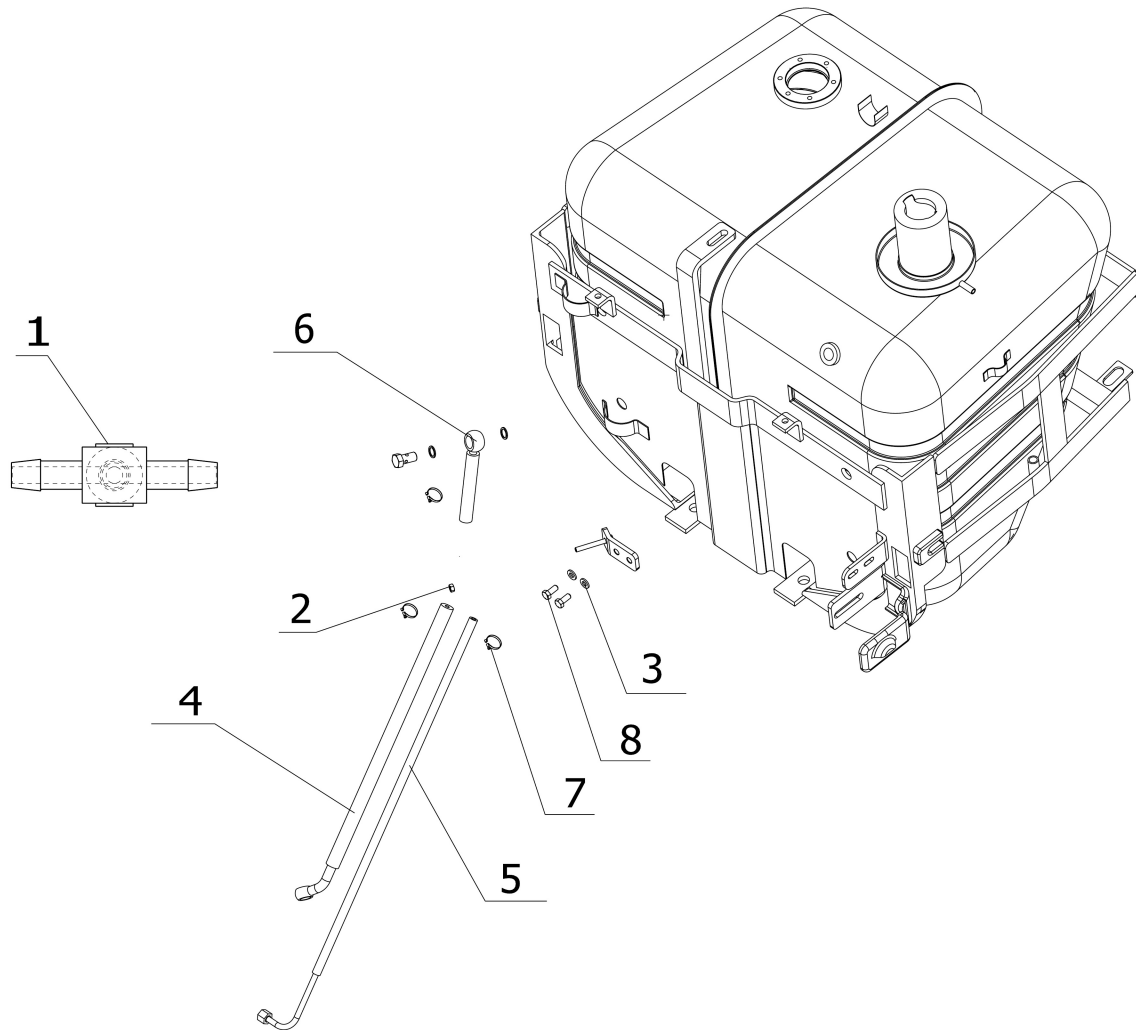

17160A-1/1

COLD START SYSTEM

Sr.	Model	Item Code	Description	Qty	Int.	Remarks	Cut Off
1	SOLIS-50(SYNCHRO)	10071321AA	T-COUPLING	1			
2	SOLIS-50(SYNCHRO)	20003353AA	NUT H M5 8 SA2JS	1			
3	SOLIS-50(SYNCHRO)	04030800006	M C WASHER DIA 6.4 DIA 12.4 X 1.6	2			
4	SOLIS-50(SYNCHRO)	10022422AF	BACK FLOW FUEL PIPE(FIP TO THERMOSTARTER	1			
5	SOLIS-50(SYNCHRO)	10037751AA	FUEL PIPE (THERMOSTARTER TANK TO THERMOS	1		INTERCHANGEABLE WITH 300094531A (ROHS)	
6	SOLIS-50(SYNCHRO)	10022424AB	BACK FLOW FUEL PIPE(THERM TANK TO FT)	1		INTERCHANGEABLE WITH 10022424AD (ROHS)