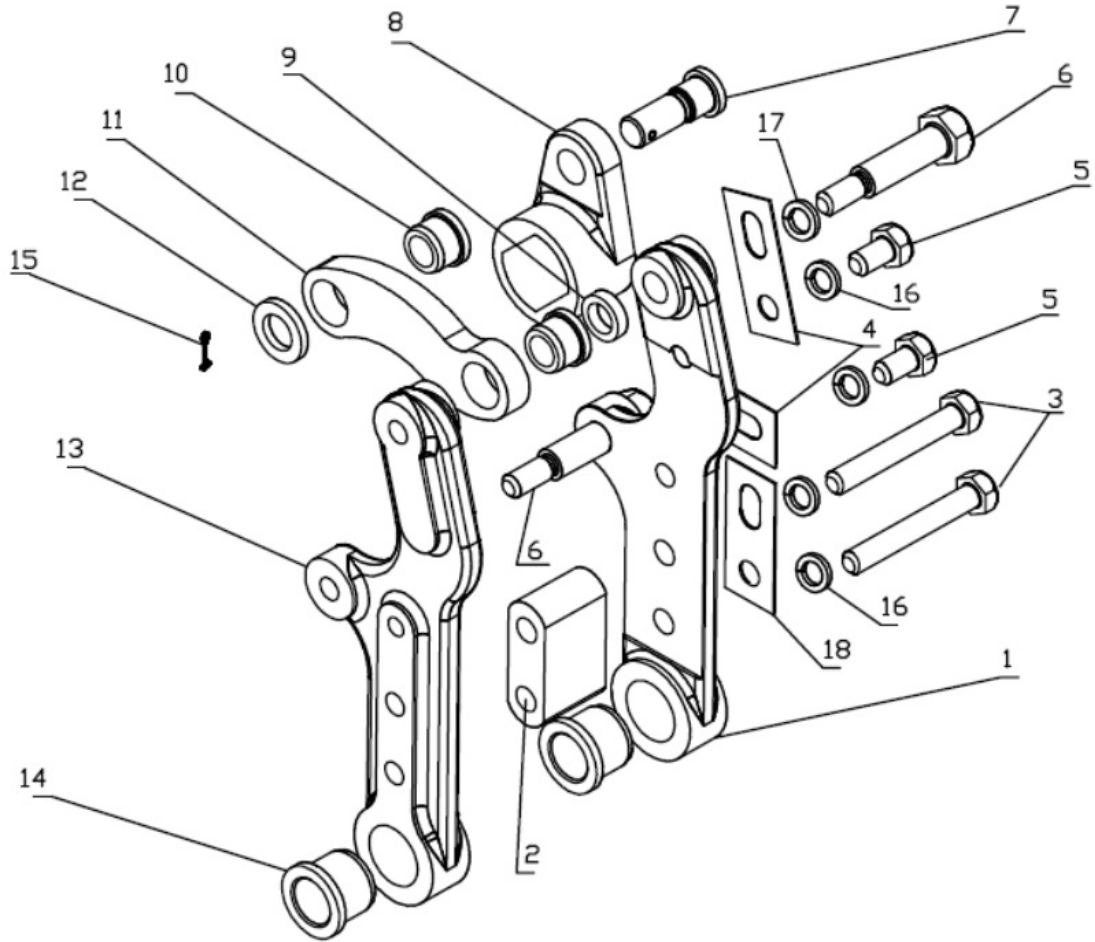

10140A-1/1

ACTUATOR POSITION

Sr.	Model	Item Code	Description	Qty	Int.	Remarks	Cut Off
3	ALL MODELS	300028444A	HEX BOLT M6*40 SA4GS	2			
4	ALL MODELS	10039240AA	SHEET LOCKING 2 WAY (IIND)	2			
18	ALL MODELS	10039239AA	SHEET LOCKING 2 WAY	1			
1	ALL MODELS	10006997AC	ACTUATOR POSITION LEFT	1			
2	ALL MODELS	10007004AA	BLOCK SPACER	1			
3	ALL MODELS	04040706040	HEX SCREW M6X40	2		INTERCHANGEABLE WITH 20003325AA (ROHS)	
4	ALL MODELS	10007034AA	SHEET LOCKING TWO WAY	2		INTERCHANGEABLE WITH 10039240AA