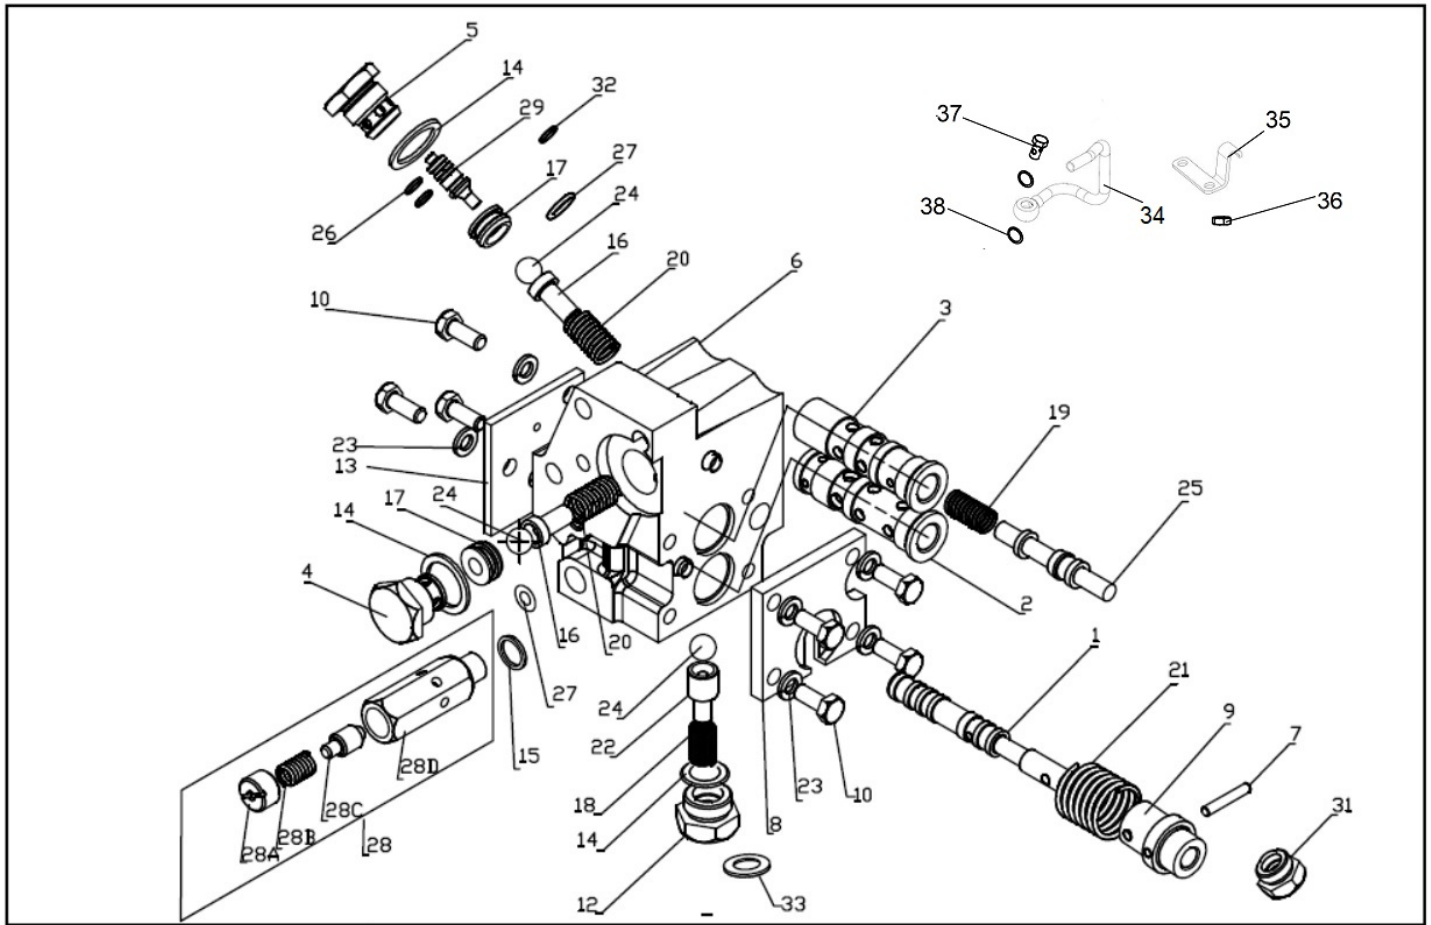

10220A-1/1

COMPOSITE VALVE ASSY.

30 NOTE:- S.No. 30 CONTAINS ALL EXCEPT S.No.1 TO 29 EXCEPT 28

Sr.	Model	Item Code	Description	Qty	Int.	Remarks	Cut Off
18	ALL MODELS	10039224AA	SPRING BACK PRESURE VALVE	1			
20	ALL MODELS	10006978AC	SPRING CHECK	2			
26	ALL MODELS	20002616AC	O-RING (DIA 8.92 X DIA1.83)	2			
30	ALL MODELS	300106333A	COMPOSITE VALVE ASSY. OIB	1			
34	ALL MODELS	300031584B	PIPE FOR CAGE ASSY	1		NEW PART ADDED	FOR NON EU MODELS- GZSDS841580S 3 FOR EU MODELS- MEMRZGFPEG KH05237