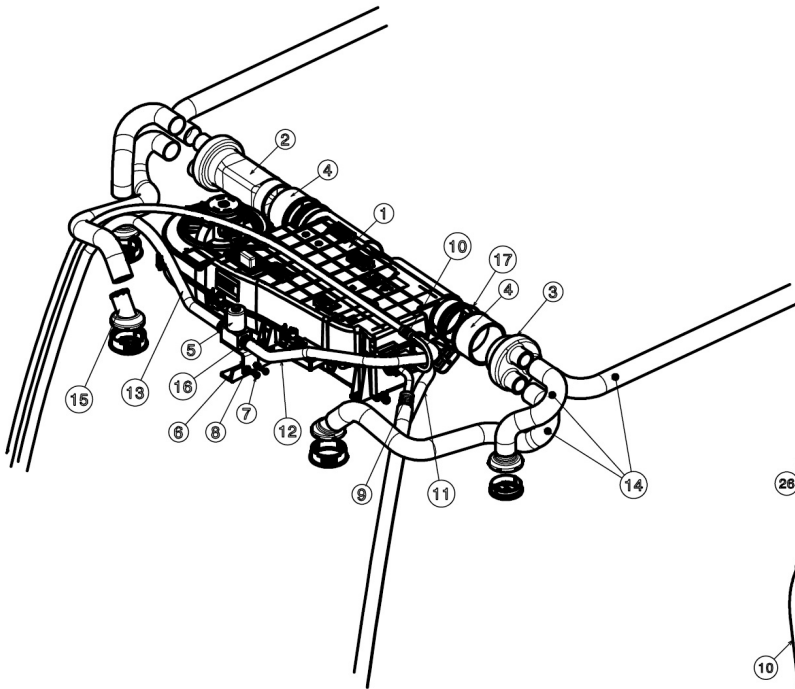

33290A-1/1

HVAC AREA

Sr.	Model	Item Code	Description	Qty	Int.	Remarks	Cut Off
7	ALL MODELS	20005559AA	HEX HEAD SCREW M8X1.25X16 -8.8 SA4GS	4			
8	ALL MODELS	20004935AB	PLAIN WASHER DIA 8.4 *DIA 17*1.6	4			
16	ALL MODELS	20005615AA	WORM D. HOSE CLAMP-25A	4			
32	ALL MODELS	10084577AB	CAP FOR PULLEY	1			
33	ALL MODELS	10084579AB	PIN FOR PULLEY	1			
1	ALL MODELS	10095078AA	HVAC ASSY ROOF MOUNT	1		300041719A CABIN KIT COMPONENT	
2	ALL MODELS	300041637A	AC DUCT RH (SOLIS 50 CAB)	1			
3	ALL MODELS	300042875A	AC DUCT LH (SOLIS 50 CAB)	1			
4	ALL MODELS	300041736A	DUCT HOSE (SOLIS-50 CAB)	1			