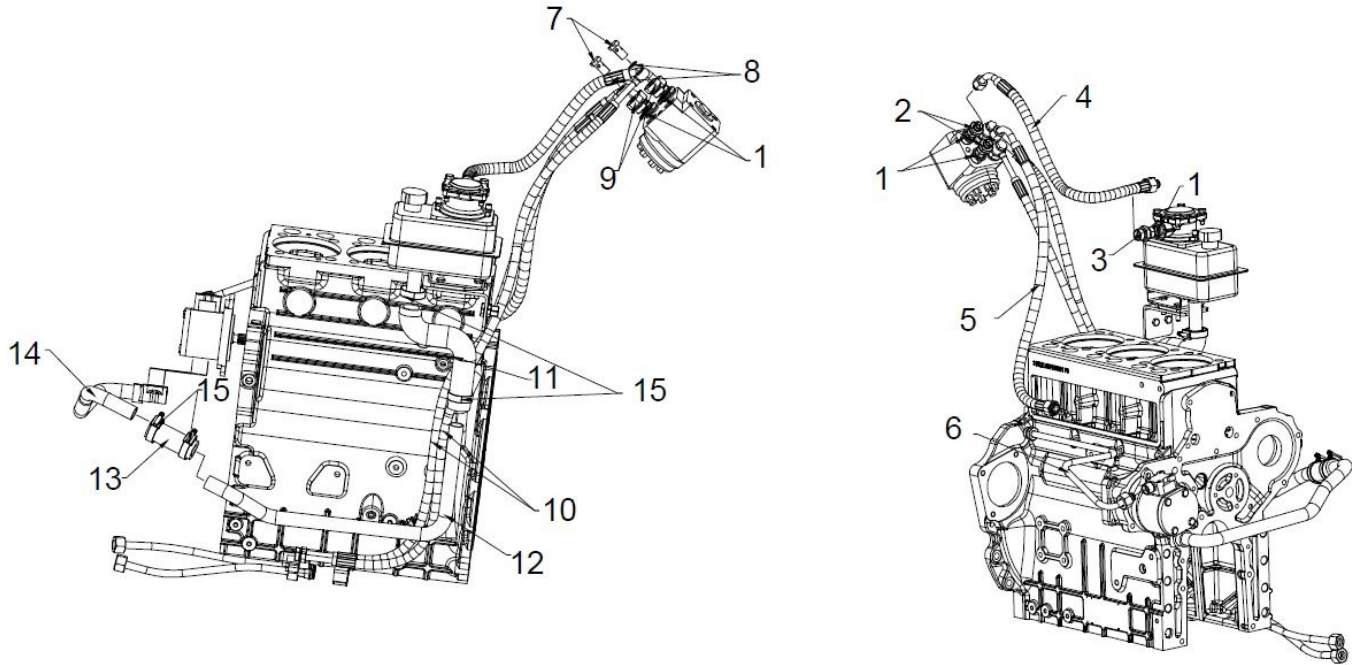

10240A-1/1

STEERING PIPES

Sr.	Model	Item Code	Description	Qty	Int.	Remarks	Cut Off
3	ALL MODELS	10039273AA	ADOPTER ACCUMULATOR M22X1.5X/X1/2" BSP	1			
1	ALL MODELS	10012579AB	BONDED SEAL FOR 1/2" BSP	5			
2	ALL MODELS	300036903A	ADOPTER M18X1.5_G_1/2_A	2		APN 10022135AC	
3	ALL MODELS	10012485AB	ADOPTER ACCUMULATOR	1			
4	ALL MODELS	300036966A	FLEXIBLE PIPE FROM STEERING UNIT TO STEERING TANK	1			
5	ALL MODELS	300036968A	SECONDARY FLEXIBLE PIPE FROM SMALL PUMP TO STEERING UNIT	1			
6	ALL MODELS	300043243A	PRIMARY PIPE FROM SMALL PUMP TO STG. UNIT	1			
7	ALL MODELS	04080100014	BENJO BOLT M14*1.5*26	2		INTERCHANGEABLE WITH 20005003AB