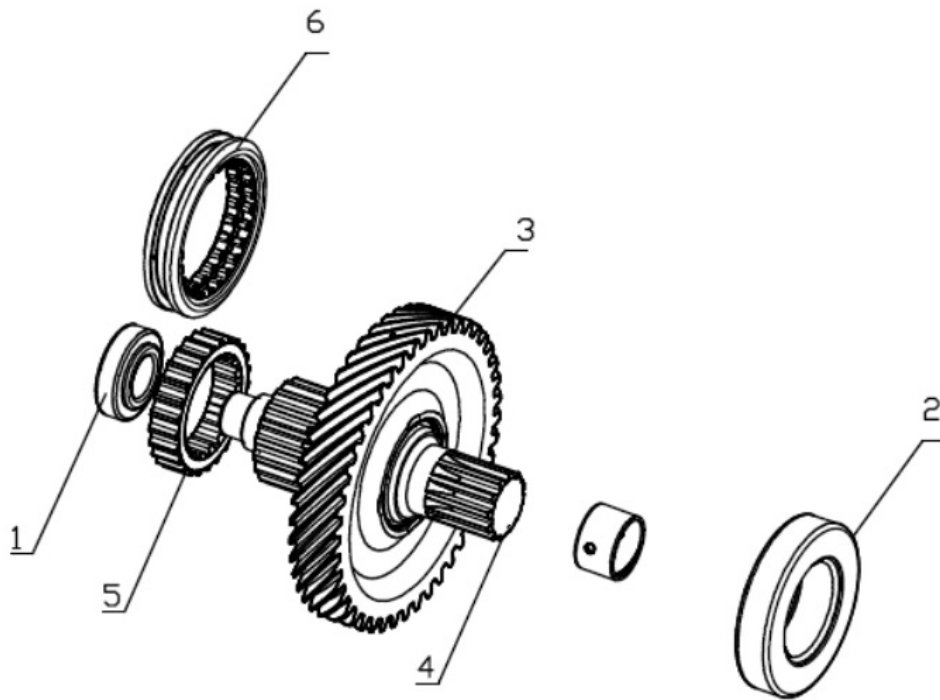

05160A-1/1

HI LOW INTERMEDIATE SHAFT

Sr.	Model	Item Code	Description	Qty	Int.	Remarks	Cut Off
1	ALL MODELS	20002730AA	TAPPER ROLLER BRG 30205 (DIA 25*52*16.25)	1			
2	ALL MODELS	20005102AA	TAPPER ROLLER BRG 32211	1			
3	ALL MODELS	300074572A	DOG CLUTH GEAR ASSY Z-44	1			
6	SOLIS-50(SYNCHRO)	300028832A	SLEEVE BIG FOR IST & REV GEAR	1			
1	ALL MODELS	04000725052	TAPPER ROLLER BRG 30205 (DIA25*52*16.25)	1		INTERCHANGEABLE WITH 20002730AA (ROHS)	
2	ALL MODELS	04000755100	TAPPER ROLLER BRG 32211	1		INTERCHANGEABLE WITH 20005102AA (ROHS)	
3	ALL MODELS	10008859BC	DOG CLUTCH GEAR Z-44	1		INTERCHANGEABLE WITH 300074572A