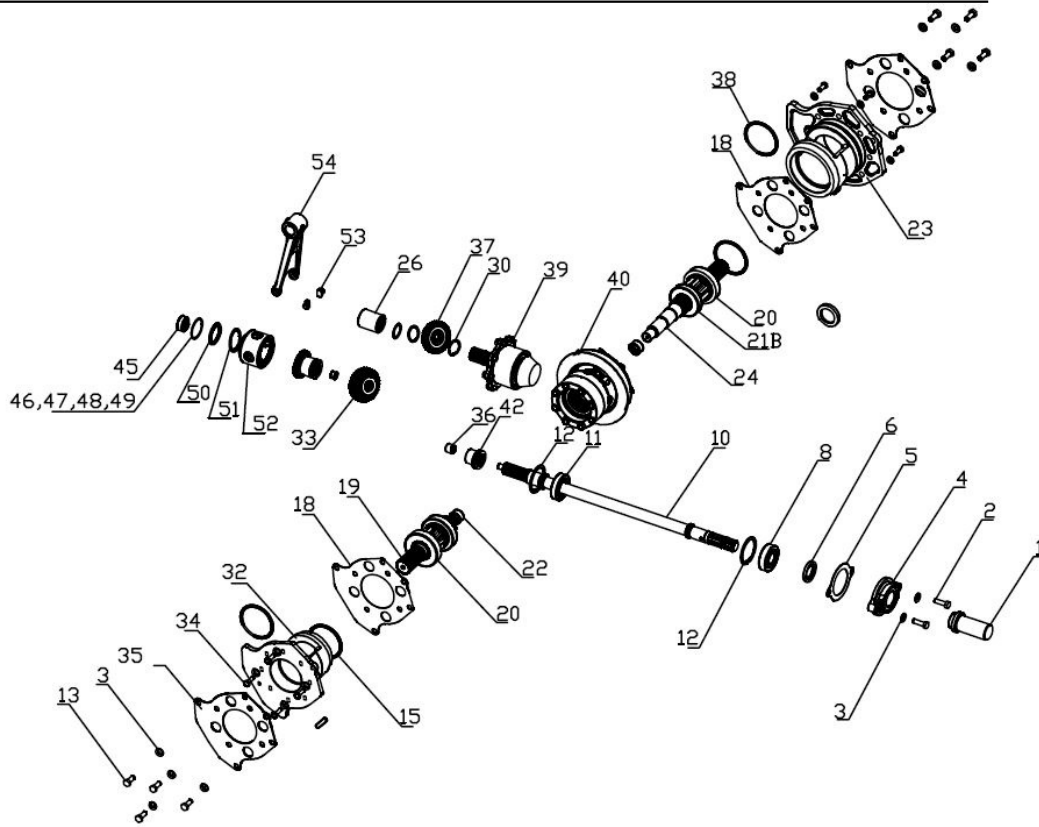

Sr.	Model	Item Code	Description	Qty	Int.	Remarks	Cut Off
1	ALL MODELS	10008453AC	PTO SHAFT COVER	1			
2	ALL MODELS	20003245AC	HEX. SCREW M12X1.75X40 -8.8 SA4GS	2			
8	ALL CABIN MODELS	20002682AA	BALL BEARING 6309 (DIA45*100*25)	1			
13	ALL CABIN MODELS	20003245AC	HEX. SCREW M12X1.75X40 -8.8 SA4GS	8			
20	ALL CABIN MODELS	20005070AA	SPHERICAL ROLLER BEARING 60*110*28	2			
21B	ALL CABIN MODELS	20005103AA	TAPPER ROLLER BEARING 3982 / 3920	1			
22	ALL CABIN MODELS	20002696AA	NEEDLE BUSH DL-455220P	2			
45	ALL CABIN MODELS	20005063AA	NEEDLE BUSH DL3516	2			
6	SOLIS-50(SYNCHRO)	20004002AA	OIL SEAL (12M) 40*60*19	1