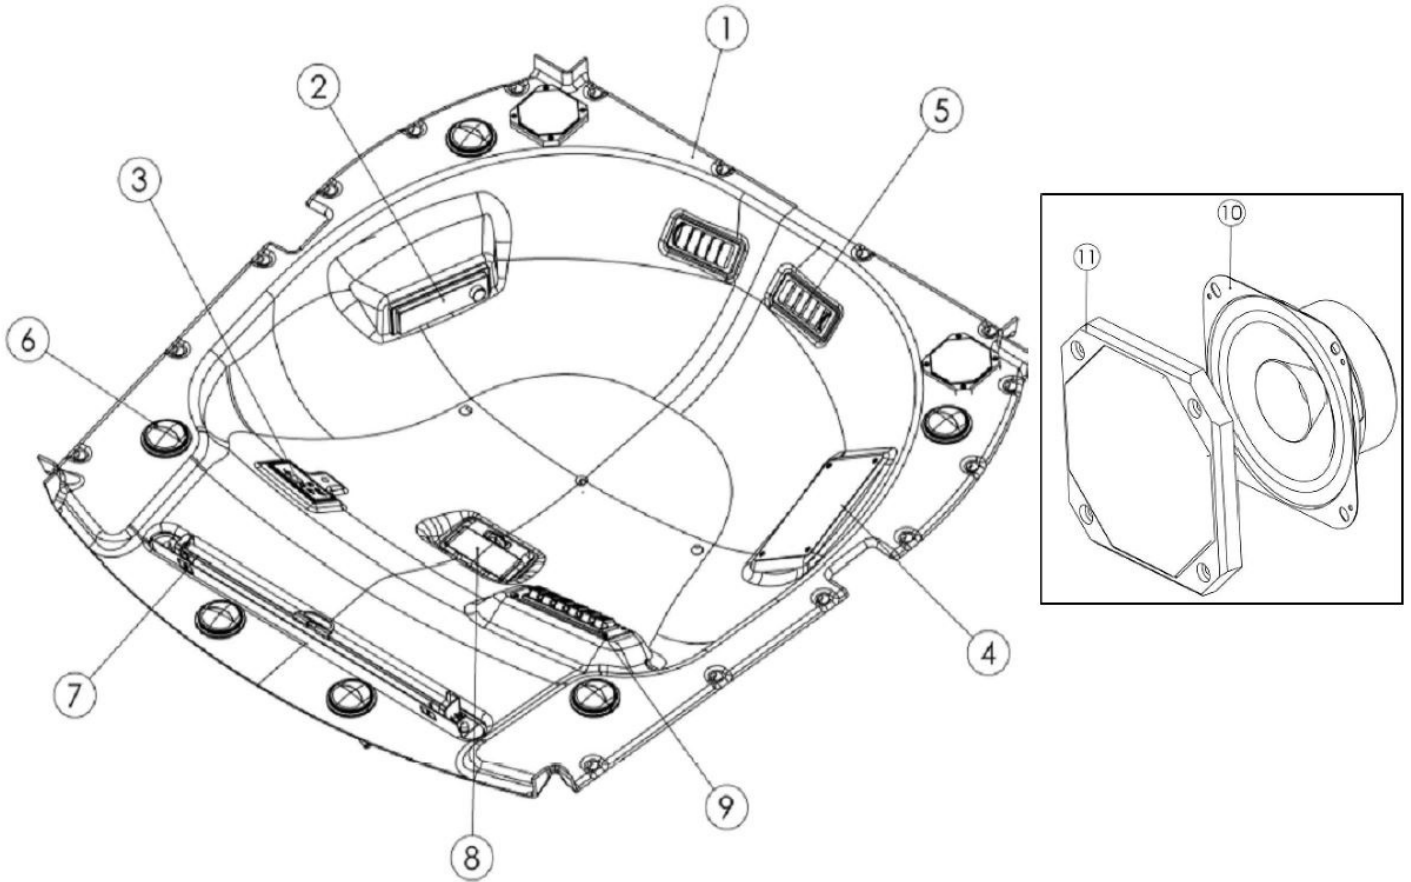

Sr.	Model	Item Code	Description	Qty	Int.	Remarks	Cut Off
1	ALL MODELS	300041635A	HEADLINER (SOLIS-50 CAB)	1			
2	ALL MODELS	10082189AC	CD PLAYER	1			
3	ALL MODELS	10095074AA	AIR CONDITIONER PANEL COVER PLATE	1	APN INTE RCH ANG EABL E WITH 1009 5075 AA (ROH S)	Part code of Control Panel is 10095080AA	
4	ALL MODELS	300041990B	FUSE BOX COVER	1