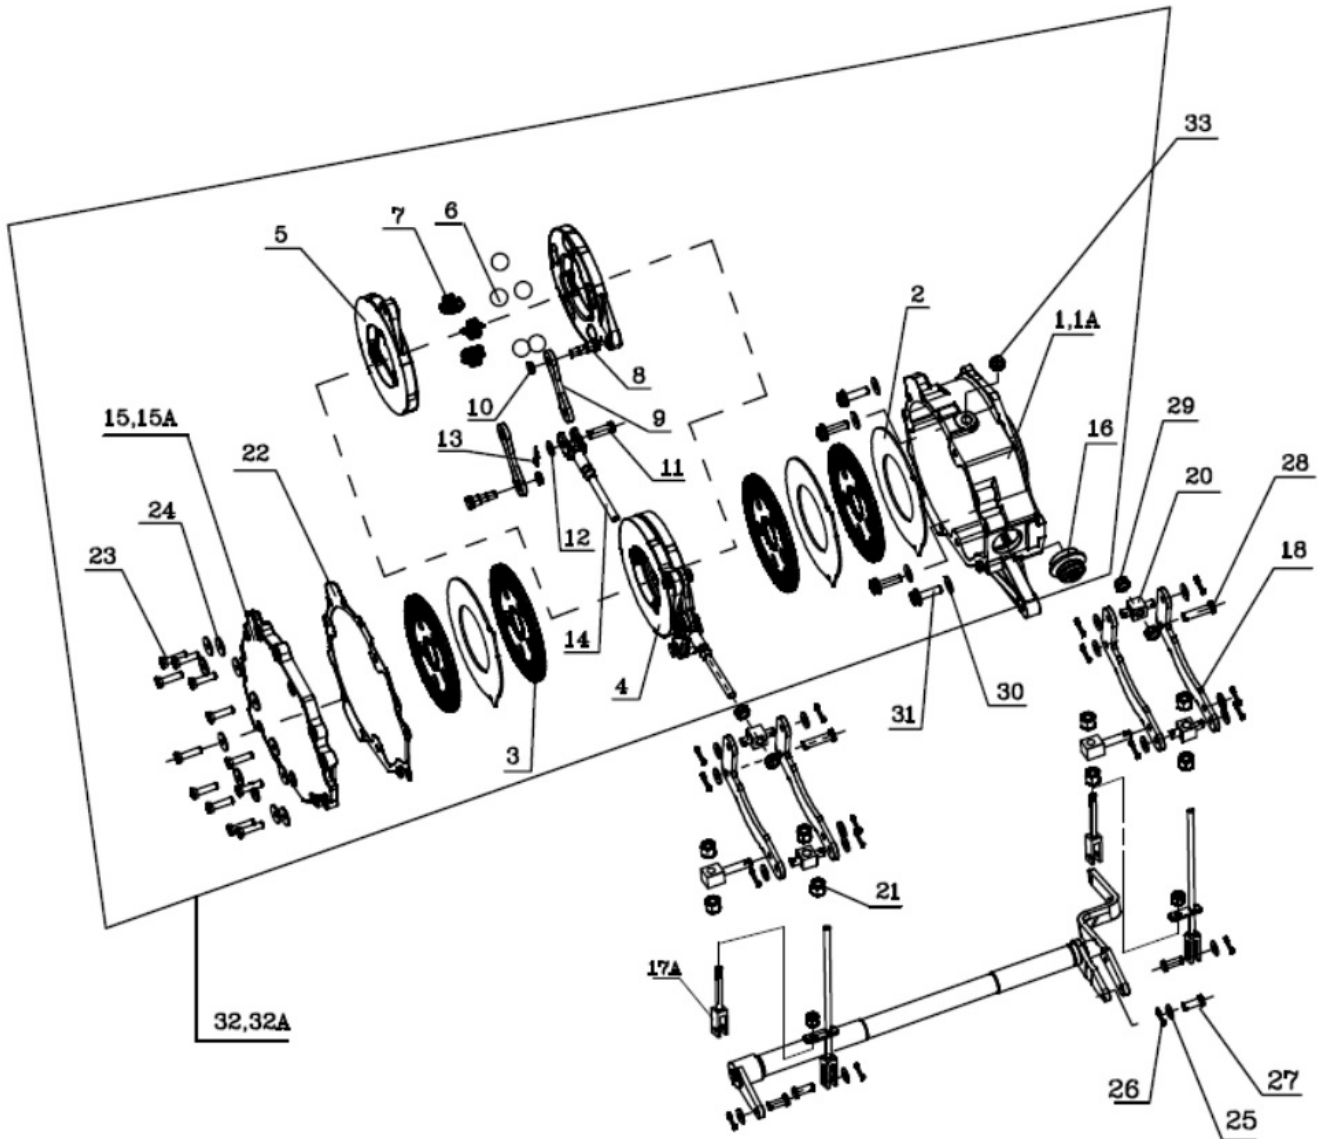

09110A-1/1

OIL IMMERSED BRAKES

Sr.	Model	Item Code	Description	Qty	Int.	Remarks	Cut Off
23	ALL MODELS	20003646AB	HEX BOLT M8*1*30 8-8 SA4GS	24			
1	ALL MODELS	-	HOUSING MACHINING RIGHT	1			
1A	ALL MODELS	-	HOUSING MACHINING LEFT	1			
2	ALL MODELS	-	DISC INTERMEDIATE	6			
3	ALL MODELS	-	KIT FRICTION SET	2			
4	ALL MODELS	-	ACTUATING UNIT ASSY	2			
5	ALL MODELS	-	DISC ACTUATING	4			
6	ALL MODELS	-	BALL	10