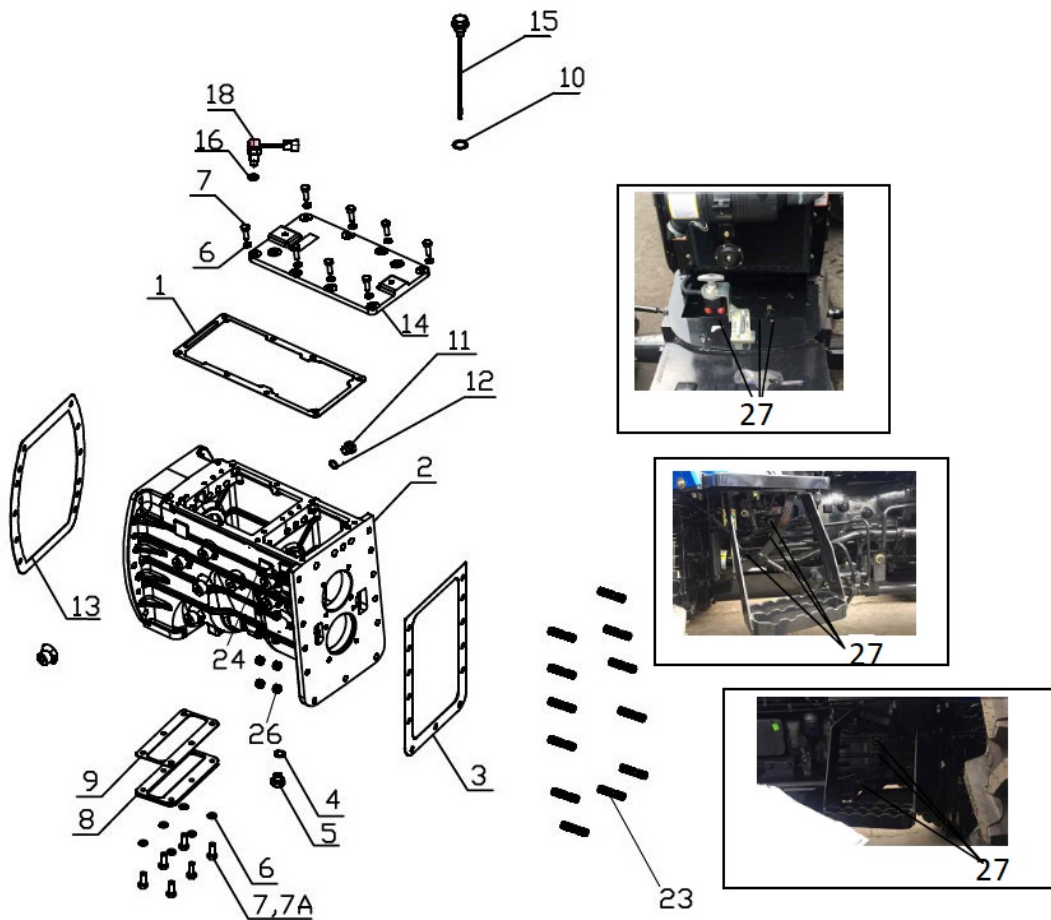

05110A-1/1

GEAR BOX HOUSING

Sr.	Model	Item Code	Description	Qty	Int.	Remarks	Cut Off
5	ALL MODELS	10038288AB	DRAIN PLUG ASSY	1			
15	ALL MODELS	10007842AG	DIPSTICK	1			
2	SOLIS-50(SYNCHRO)	300039156A	GEAR BOX HOUSING SYNCHROMESH (MAJOR FACE	1			
7	SOLIS-50(SYNCHRO)	20002016AB	HEX SCREW M10*30	14		INTERCHANGE ABLE WITH 20005562AA (ROHS)	
8	SOLIS-50(SYNCHRO) 2WD	10027425AA	COVER (FOR BOTTOM WINDOW)	1			
13	SOLIS-50(SYNCHRO)	10006492AA	GASKET FOR GEAR BOX FRONT SIDE	1		INTERCHANGE ABLE WITH 10006492AB (ROHS)