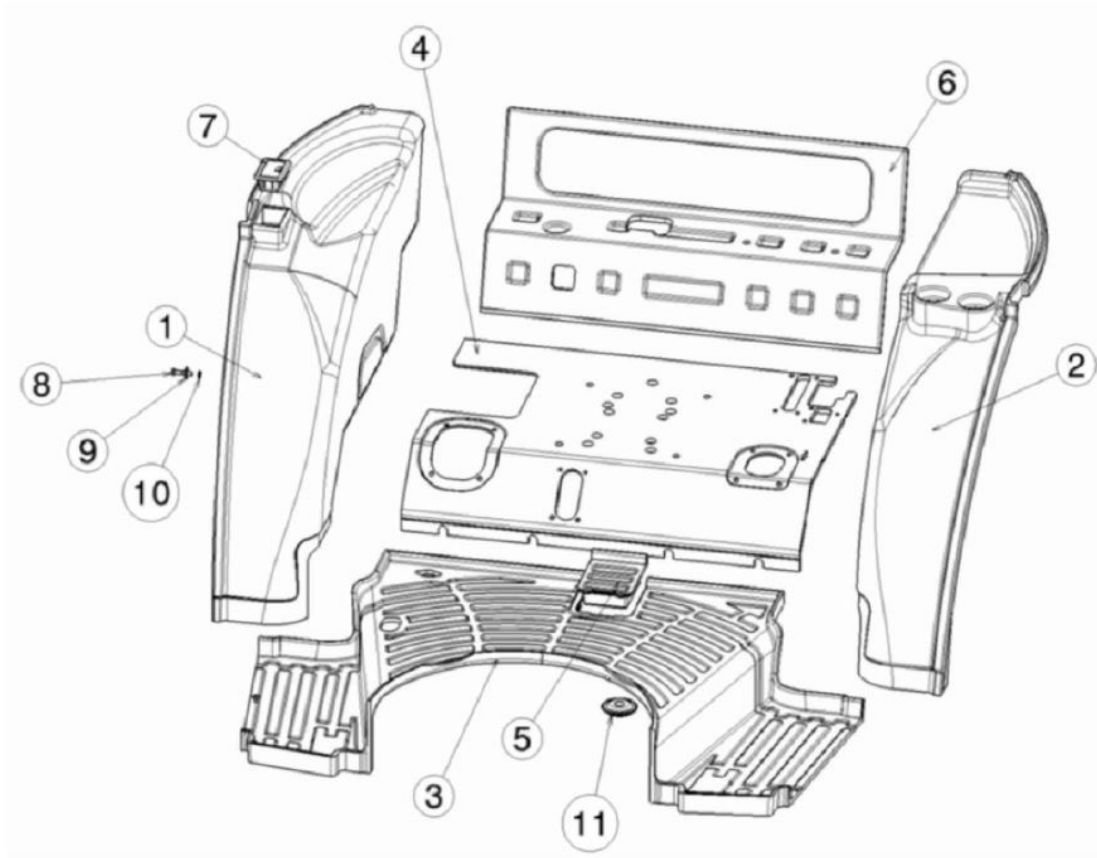

33310A-1/1

CABIN INTERIOR

Sr.	Model	Item Code	Description	Qty	Int.	Remarks	Cut Off
1	ALL MODELS	300033185B	FENDER INTERIOR RH	1		INTERCHANGEABLE WITH 300033185D (ROHS)	
2	ALL MODELS	300033184B	FENDER INTERIOR LH	1			
3	ALL MODELS	300033169C	FRONT FLOOR MAT	1			
4	ALL MODELS	300033186C	REAR FLOOR MAT	1			
5	ALL MODELS	300034808B	DIPSTICK COVER	1			
6	ALL MODELS	300041737B	BACK PNL MAT	1			
7	ALL MODELS	10085697AA	ASH TRAY	1