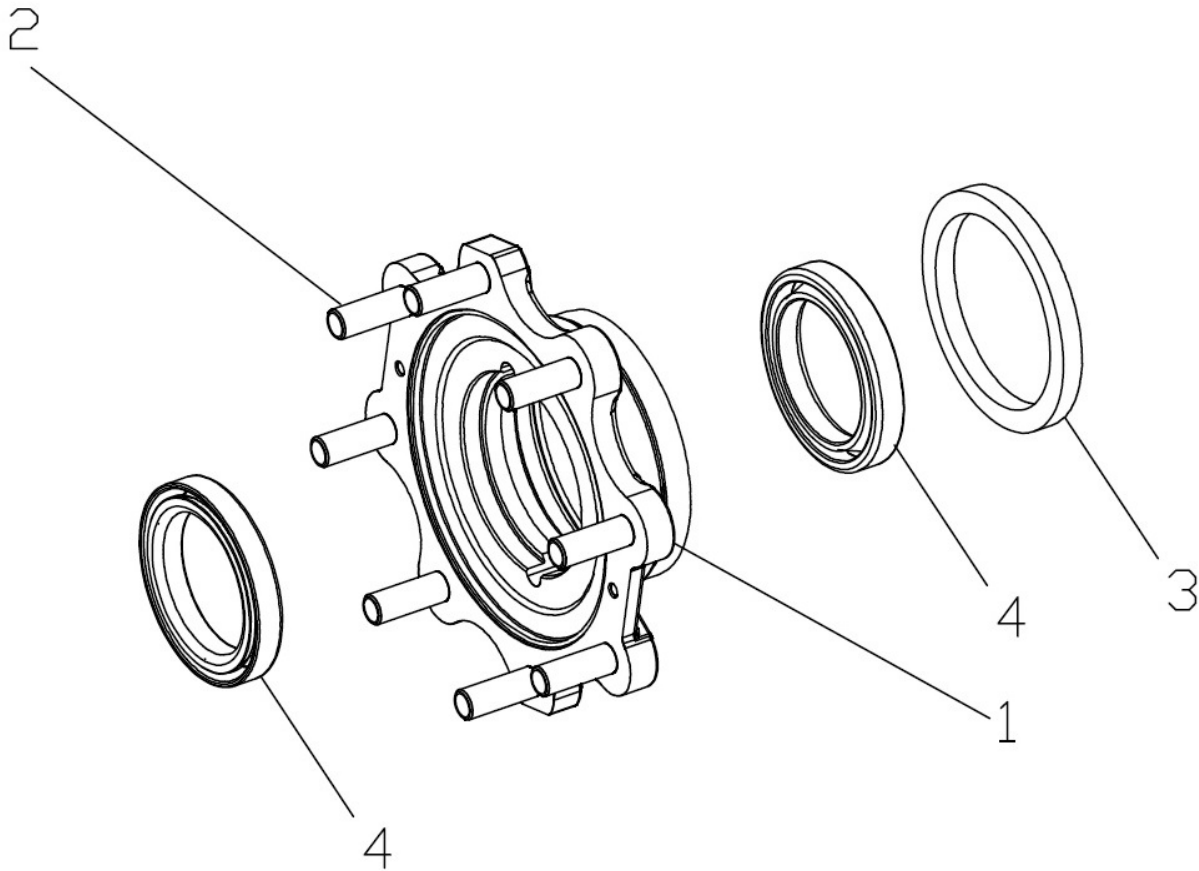

19132A-1/1

Wheel Hub RH&LH SUB_ASSY.

Sr.	Model	Item Code	Description	Qty	Int.	Remarks	Cut Off
1	ALL MODELS	10027627AF	WHEEL HUB KIT (FRONT AXLE 4WD)	2			
2	ALL MODELS	10028543AB	STUD(FRONT AXLE 4WD)	16			
3	ALL MODELS	20004034AA	SEAL(130X160X14)	2			
4	ALL MODELS	20004023AA	TAPER ROLLER BEARING JL819349 JL819310	4