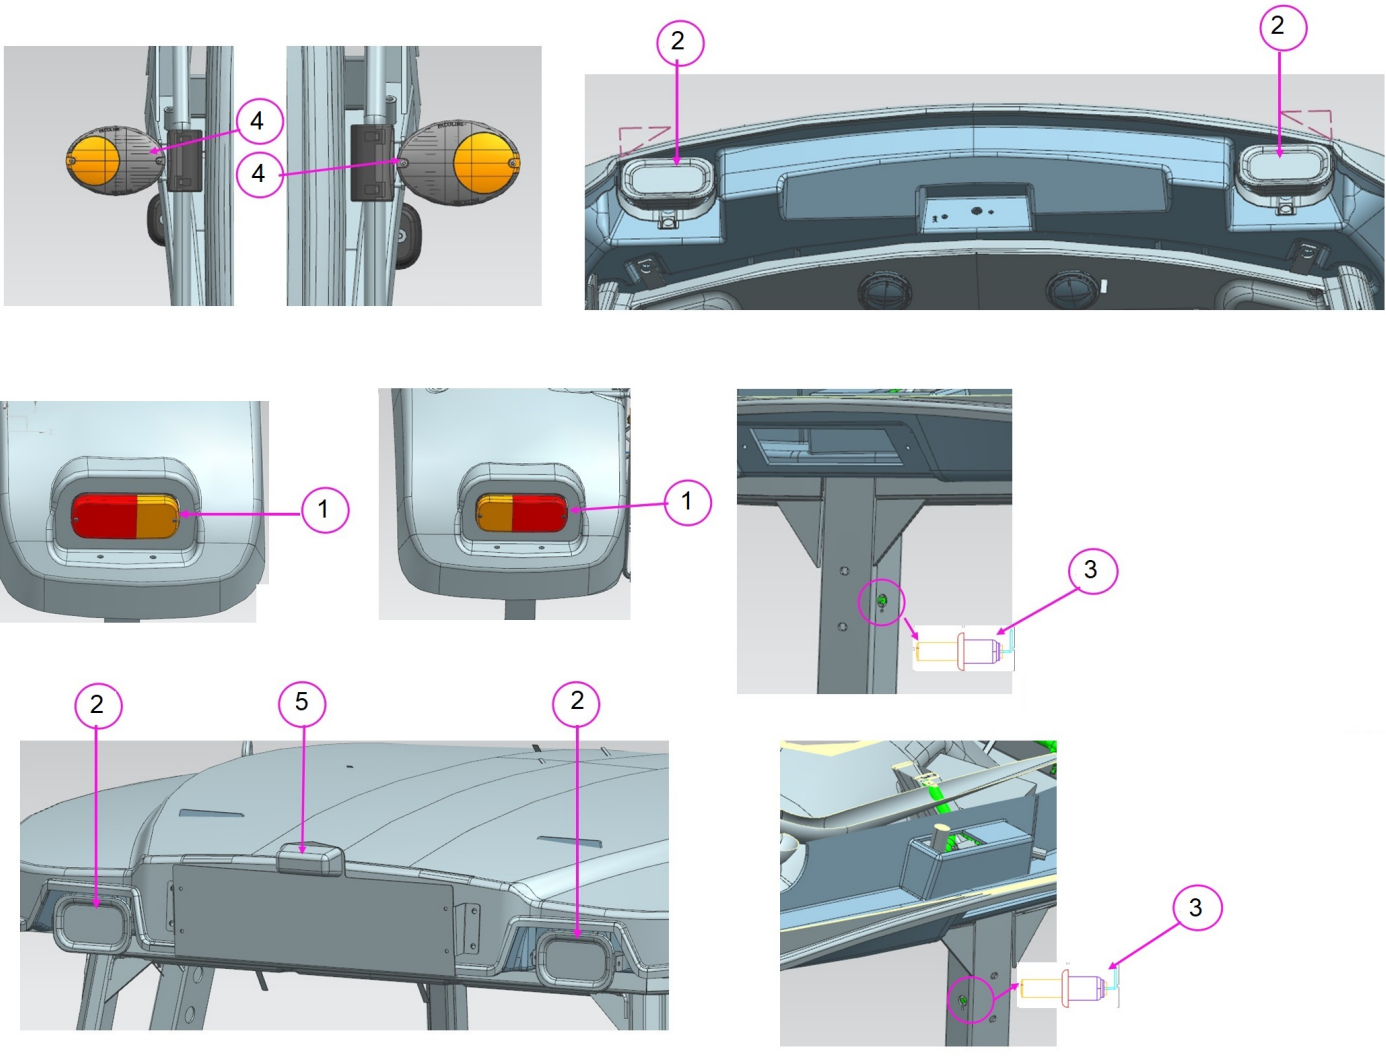

Sr.	Model	Item Code	Description	Qty	Int.	Remarks	Cut Off
6	ALL MODELS	10087141AA	STICKER FOR BATTERY CUT OFF SWITCH	1			
4	ALL MODELS	10055924AA	NEUTRAL SAFETY SWITCH	1	YES		

3

1

3

2

Sr.	Model	Item Code	Description	Qty	Int.	Remarks	Cut Off
1	ALL MODELS	10067841AB	COT TUBE (FRONT LIGHT HARNESS COVERING)	2			
2	ALL MODELS	10010866AB	CABIN ROOF LIGHT	1			
3	ALL MODELS	10053758AA	CLUTCH SAFETY SWITCH	4			