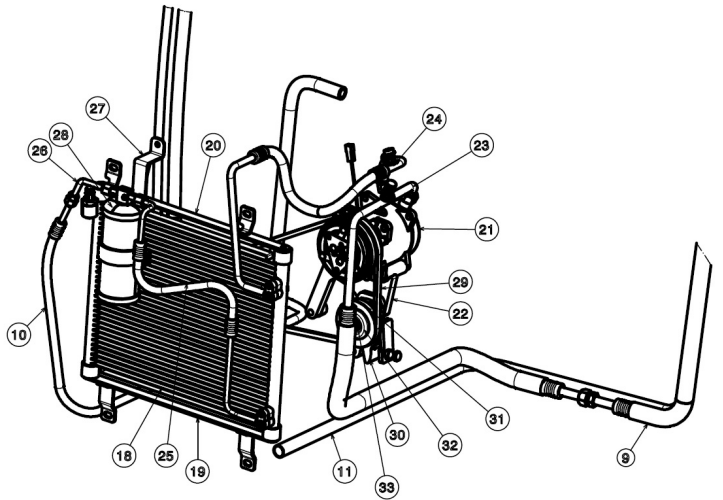

33290A-1/1

HVAC AREA

Sr.	Model	Item Code	Description	Qty	Int.	Remarks	Cut Off
7	ALL MODELS	20005559AA	HEX HEAD SCREW M8X1.25X16 -8.8 SA4GS	4			
8	ALL MODELS	20004935AB	PLAIN WASHER DIA 8.4 *DIA 17*1.6	4			
16	ALL MODELS	20005615AA	WORM D. HOSE CLAMP-25A	4			
32	ALL MODELS	10084577AB	CAP FOR PULLEY	1			
33	ALL MODELS	10084579AB	PIN FOR PULLEY	1			
1	ALL MODELS	10095078AA	HVAC ASSY ROOF MOUNT	1		300041719A CABIN KIT COMPONENT	
2	ALL MODELS	300041637A	AC DUCT RH (SOLIS 50 CAB)	1			
3	ALL MODELS	300042875A	AC DUCT LH (SOLIS 50 CAB)	1			
4	ALL MODELS	300041736A	DUCT HOSE (SOLIS-50 CAB)	1			