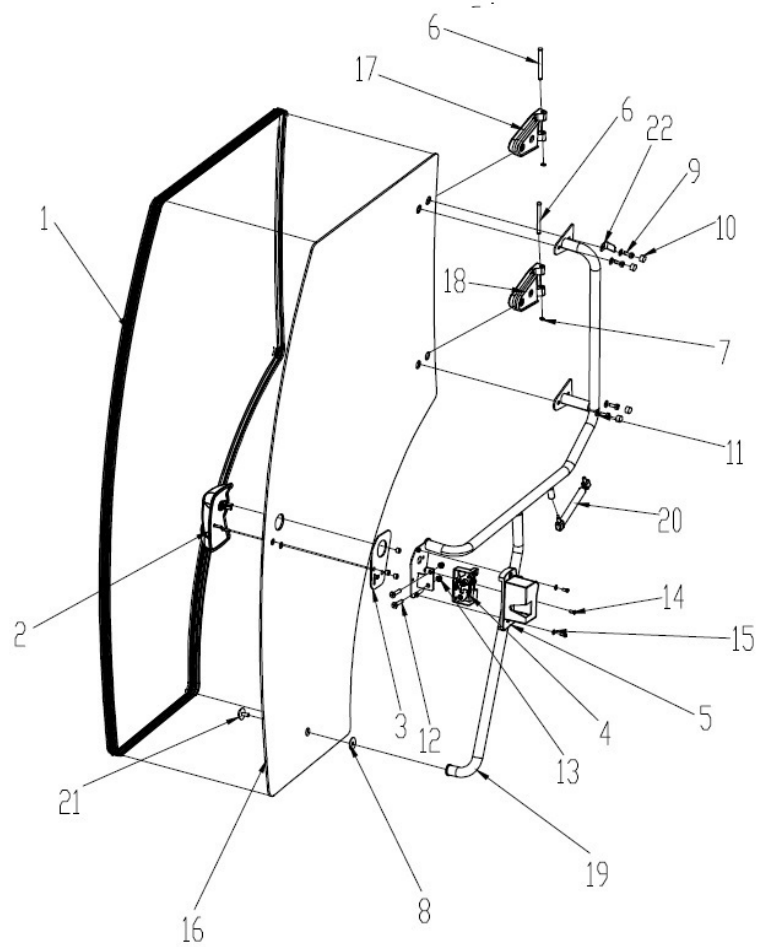

33250A-1/1

LEFT DOOR ASSY.

Sr.	Model	Item Code	Description	Qty	Int.	Remarks	Cut Off
11	ALL MODELS	20004935AB	PLAIN WASHER DIA 8.4 *DIA 17*1.6	4			
13	ALL MODELS	20004917AB	HEX NYLOC NUT M8*1.25 8	2			
1	ALL MODELS	10084910AA	RUBBER SECTION DOOR 4.5 Mtr.	1			
2	ALL MODELS	10085637AA	DOOR HANDLE LH	1			
3	ALL MODELS	10084511AA	DOOR LOCK RUBBER PAD LH	1			
4	ALL MODELS	10084878AA	LOCK LEFT	1			
5	ALL MODELS	10084589AA	DOOR LOCK HANDLE COVER LH	1			
6	ALL MODELS	10085684AA	DOOR HINGE PIN DIA 8	2