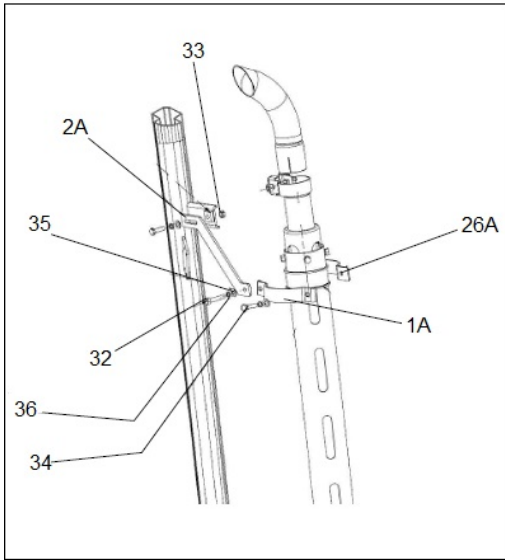

01130A-1/1

EXHAUST ASSY

Sr.	Model	Item Code	Description	Qty	Int.	Remarks	Cut Off
13	ALL MODELS	20005544AA	HEX BOLT M10X1.5X40 SA4GS	2			
14	ALL MODELS	20003357AF	HEX NUT M10 -8 SA4GS	8	YES	interchange with 20003357AB	FOR NON EU MODELS- JZNSS869101S M FOR EU MODELS- MEMRZGTNEJK H07194
1	ALL MODELS	300113695A	UPPER CLAMP HALF	1			
2	ALL MODELS	300113697A	STIFFNER	1			
3	ALL MODELS	10085115AB	COVER FOR EXHAUST PIPE	1