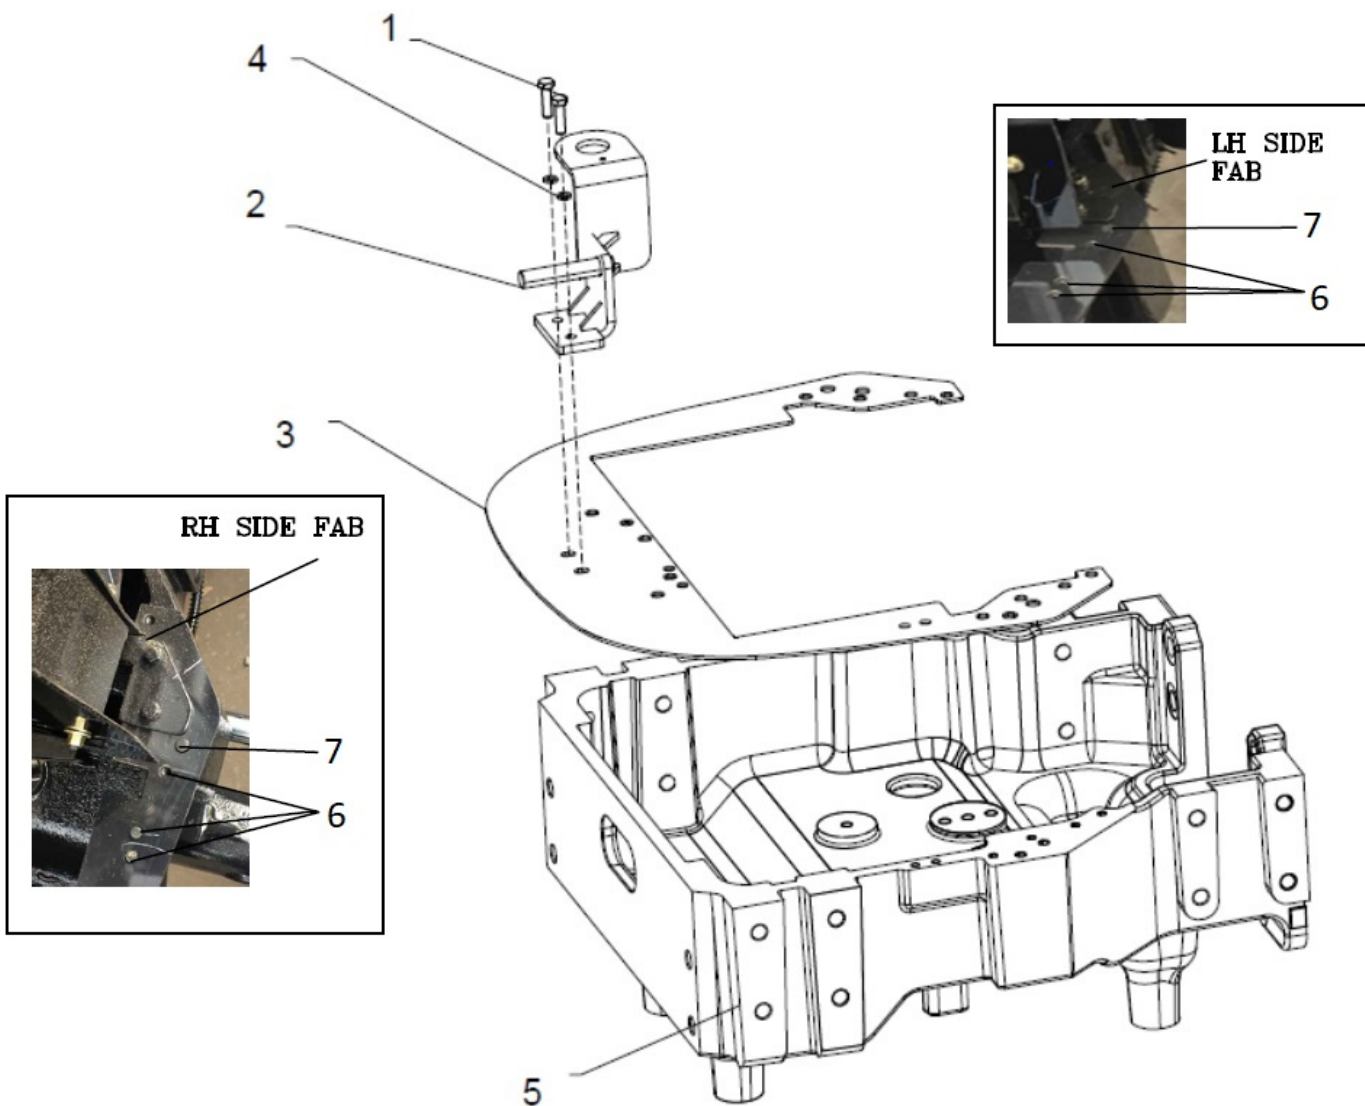

20120A-1/1

FRONT AXLE BRACKET 4WD

Sr.	Model	Item Code	Description	Qty	Int.	Remarks	Cut Off
1	SOLIS-50(SYNCHRO)	20003285AB	MMX SCREW M8X1.25X30 8-8 SA2JS	2			
3	SOLIS-50(SYNCHRO)	10045511AE	BONNET RESTING PLATE UNPAINTED	1			
3	SOLIS-50(SYNCHRO)	10045514AE	BONNET RESTING PLATE(BLACK PAINTED)	1			
5	SOLIS-50(SYNCHRO)	10045765AD	FRONT AXLE BKT	1			
1	ALL MODELS	20003285AD	HEX. HEAD SCREW M8X1.25X30 8.8 SA2JS	2		APN 20003285AC	
2	ALL MODELS	300035247B	BATTERY CUT OFF SW MTG BKT	1			
3	ALL MODELS	10045514AC	BONNET RESTING PLATE(BLACK PAINTED)	1			
3	ALL MODELS	10045511AC	BONNET RESTING PLATE (UNPAINTED)	1