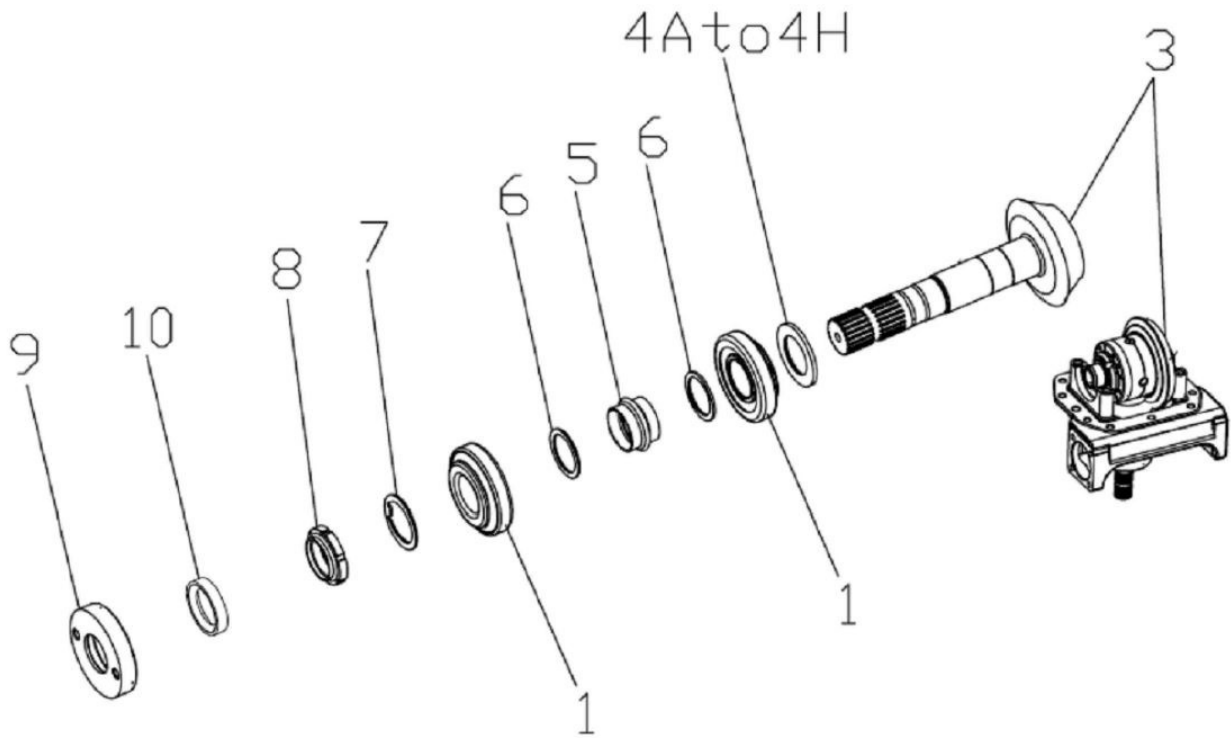

Sr.	Model	Item Code	Description	Qty	Int.	Remarks	Cut Off
9	ALL MODELS	10028428AC	TAIL PINION CROWN GEAR SET	1			
10	ALL MODELS	10027547AC	RING NUT M94X2 (FRONT AXLE)	2			

19142A-1/1

PINION ASSY

Sr.	Model	Item Code	Description	Qty	Int.	Remarks	Cut Off
1	ALL MODELS	20004025AA	BEARING 30307 BV	2			
3	ALL MODELS	10028428AC	TAIL PINION CROWN GEAR SET	1			
4A	ALL MODELS	10028469AC	SPACER FOR TAIL PINION 3.60 mm	1		QTY. 1 FOR 4A TO 4H BUT CAN BE CHANGE AS PER ASSY REQUIREMENT	
4B	ALL MODELS	10028470AC	SPACER FOR TAIL PINION 3.70 mm	1		QTY. 1 FOR 4A TO 4H BUT CAN BE CHANGE AS PER ASSY REQUIREMENT	
4C	ALL MODELS	10028471AC	SPACER FOR TAIL PINION 3.80 mm	1		QTY. 1 FOR 4A TO 4H BUT CAN BE CHANGE AS	