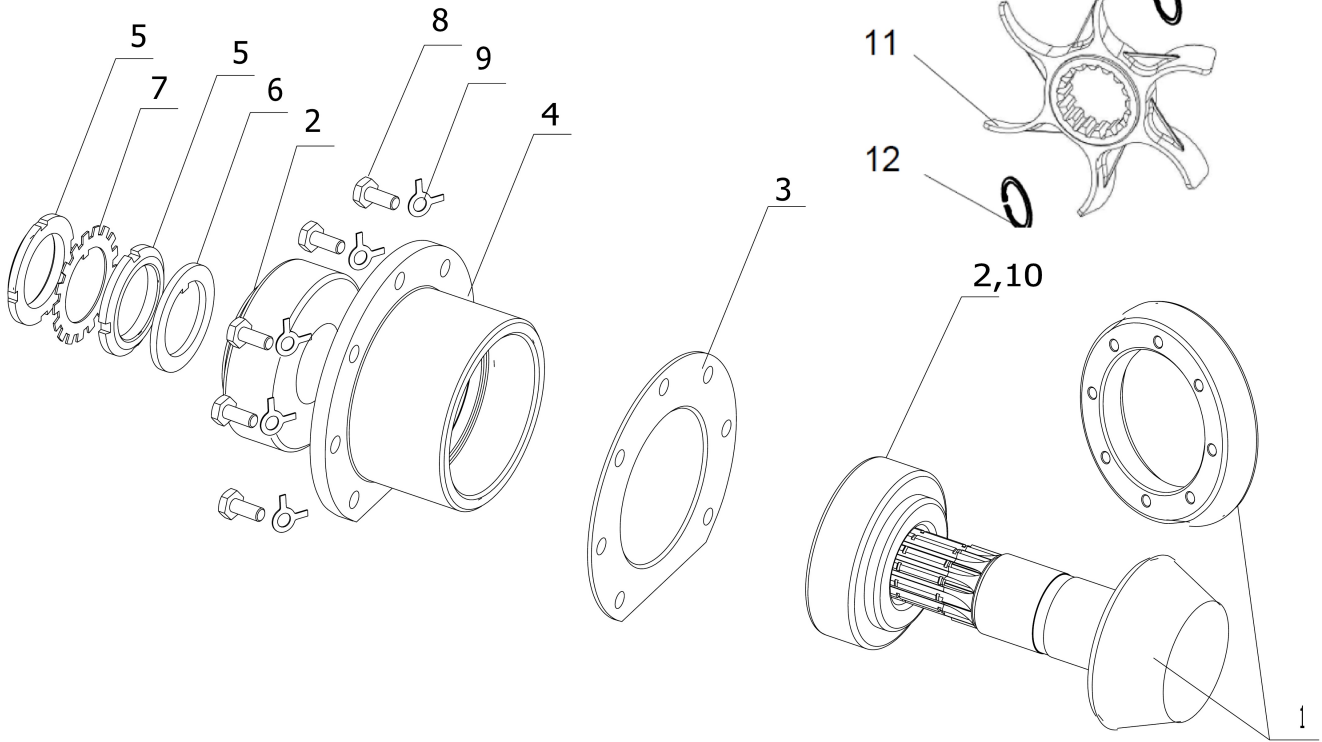

07140A-1/1

TAIL PINION

Sr.	Model	Item Code	Description	Qty	Int.	Remarks	Cut Off
8	ALL CABIN MODELS	20005553AA	HEX HEAD SCREW M10X1.5X25 SA4GS	7			
2	SOLI-50(SYNCHRO)	20003760AB	TAPPER ROLLER BEARING 32309	1			
8	SOLI-50(SYNCHRO)	20002059AA	HEX HEAD SCREW M8X1.25X16 8-8 SA2JS	7		INTERCHANGE ABLE WITH 20005559AA (ROHS)	
10	SOLI-50(SYNCHRO)	20003760AB	TAPPER ROLLER BEARING 32309	1			
11	SOLI-50(SYNCHRO) 2WD	10037707AC	OIL SPLASHER FOR 8+2 2WD	1			
12	SOLI-50(SYNCHRO) 2WD	04020200040	EXTERNAL CIRCLIP A - 40	2			
1	ALL MODELS	10007587AE	TAIL PINION CROWN WHEEL SET (12X38)	1