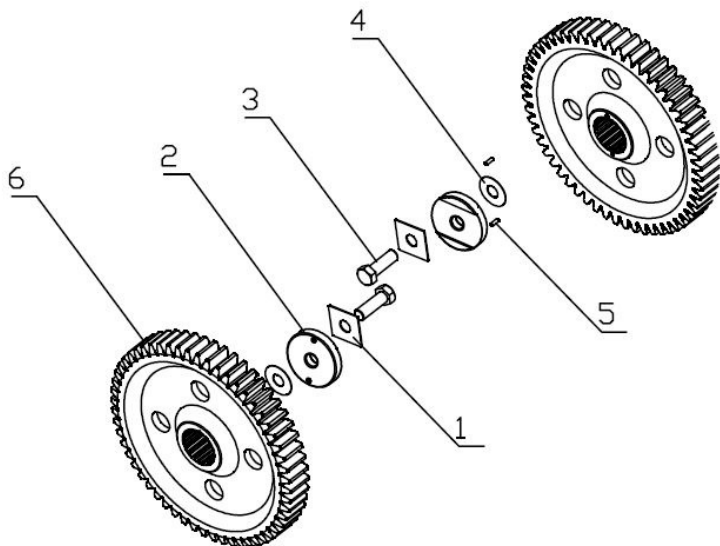

07160A-1/1

BULL GEAR

Sr.	Model	Item Code	Description	Qty	Int.	Remarks	Cut Off
1	SOLIS-50(SYNCHRO)	10029523AB	LOCKING WASHER	2		INTERCHANGEABLE WITH 10039226AA (ROHS)	
6	SOLIS-50(SYNCHRO)	10039644AB	BULL GEAR Z-56 (FINISH)	2			
1	ALL MODELS	10039226AA	LOCKING WASHER	2			
2	ALL MODELS	10008576AA	LOCKING PLATE	2			
3	ALL MODELS	20003771AA	HEX CAP SCREW M20 X 1.5 X 45	2			
4	ALL MODELS	10001056AA	SHIM	AS PER REQ.			
4	ALL MODELS	10001057AA	SHIM	AS PER REQ.