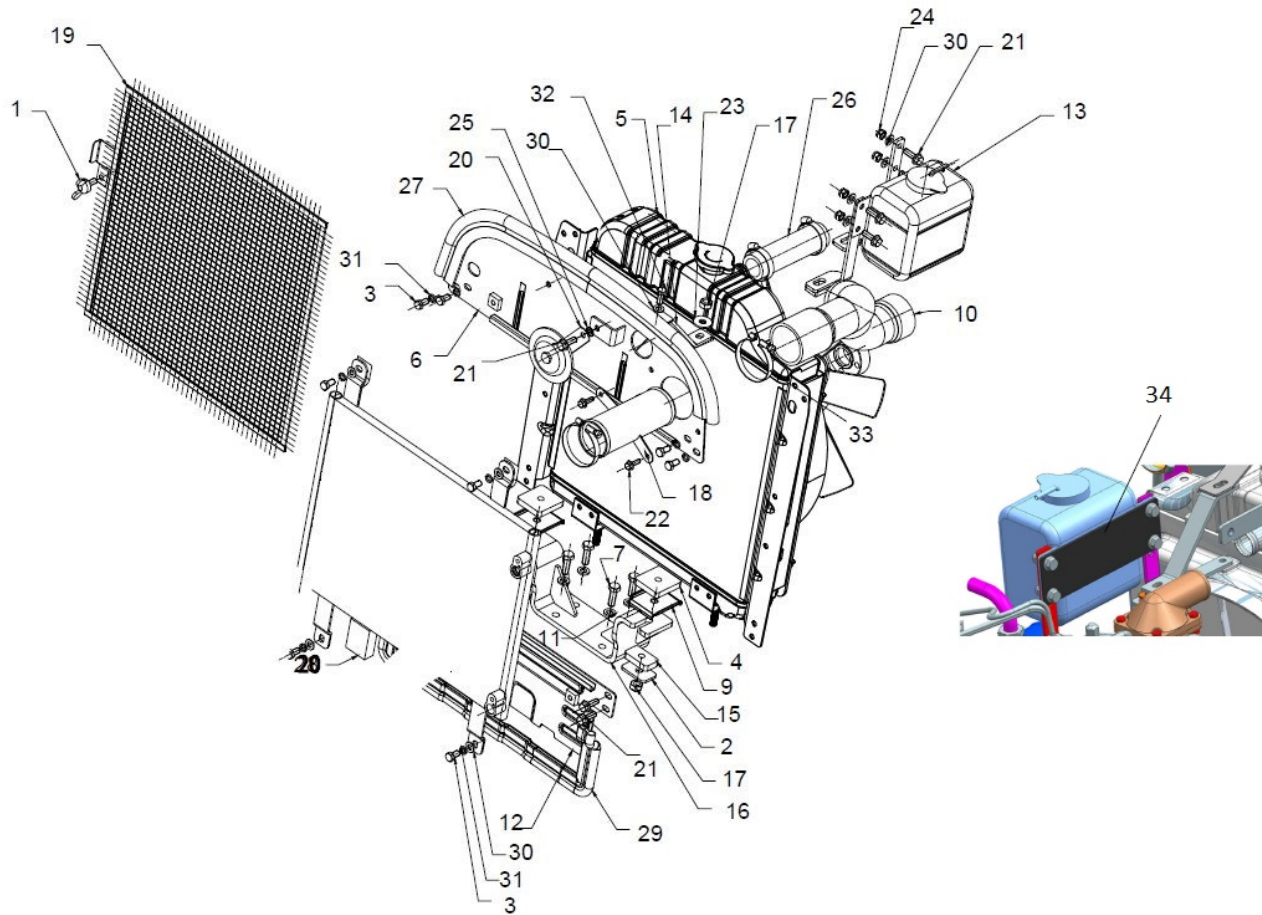

02120A-1/1

RADIATOR ASSY.

Sr.	Model	Item Code	Description	Qty	Int.	Remarks	Cut Off
2	ALL MODELS	10038870AC	WASHER RADIATOR MTG. BOTTOM	2			
3	ALL MODELS	20005559AA	HEX HEAD SCREW M8X1.25X16 -8.8 SA4GS	8			
9	ALL MODELS	10038869AC	WASHER RADIATOR MTG. TOP	2			
17	ALL MODELS	200000416B	HEX NYLOC NUT M14X2 10 SA4GS	3			
24	ALL MODELS	20004917AB	HEX NYLOC NUT M8*1.25 8	4			
25	ALL MODELS	10039486AA	STAR WASHER ?8	1			
1	ALL MODELS	300012589A	WING SCREW M8	1			
2	ALL MODELS	10038870AB	WASHER RADIATOR MTG. BOTTOM	2		INTERCHANGEABLE WITH 10038870AC