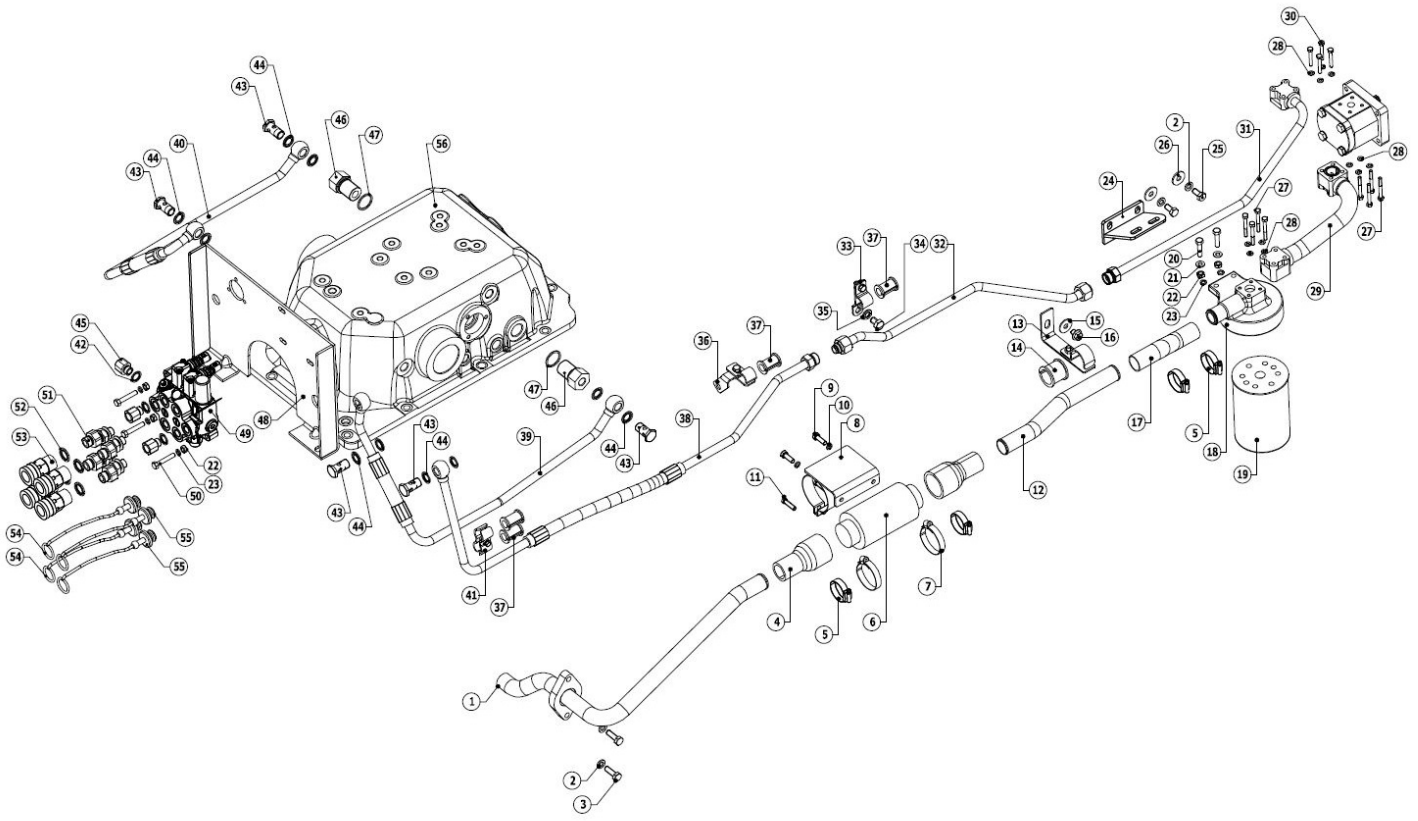

10111A-1/2

HYDRAULIC PIPES 2DA DCV

Sr.	Model	Item Code	Description	Qty	Int.	Remarks	Cut Off
11	ALL MODELS	20005568AA	HEX SCREW M6X30 SA4GS	2			
30	ALL MODELS	300028444A	HEX BOLT M6*40 SA4GS	4			
33	ALL MODELS	300067259A	CLAMP ASSY	1			
41	ALL MODELS	10067668AC	CLAMP ASSY FOR TWO Ø16 OD PIPES	1			
43	ALL MODELS	10067936AB	BANJO BOLT (M18X1.5)	5			
45	ALL MODELS	10029816AD	ADOPTER 3/8' BSP	3			
51	ALL MODELS	10039283AA	ADOPTER QRC OFF SET	4			
53	ALL MODELS	10039217AA	FEMALE QUICK CONNECT COUPLER 1/2" BSP	4