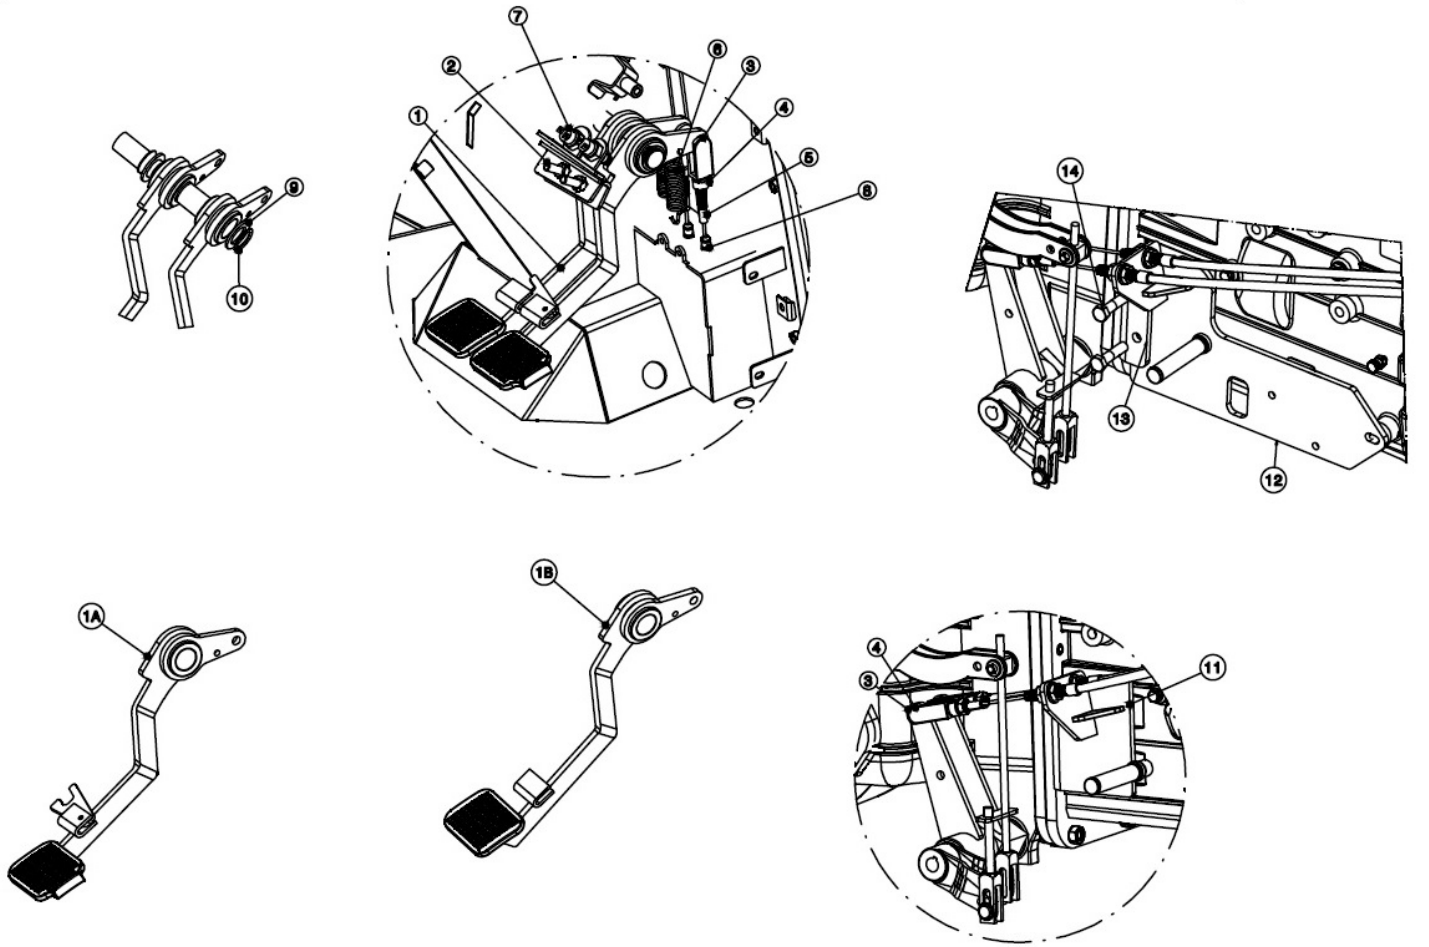

33150A-1/1

BRAKE AREA

Sr.	Model	Item Code	Description	Qty	Int.	Remarks	Cut Off
4	ALL MODELS	300062998A	ES BOLT	4			
1	ALL MODELS	300002567A	BRAKE PEDAL ASSY	1			
1A	ALL MODELS	300002572A	RIGHT BRAKE PEDAL ASSY	null		APN Serviceable as higher Assy 300002567A	
1B	ALL MODELS	300002571A	LEFT BRAKE PEDAL ASSY	null		APN Serviceable as higher Assy 300002567A	
2	ALL MODELS	10084509AA	CLUTCH & BRAKE STOPPER	null			
3	ALL MODELS	10083094AA	FORK FOR SERVICE BRAKE	4		INTERCHANGE ABLE WITH 300036223A