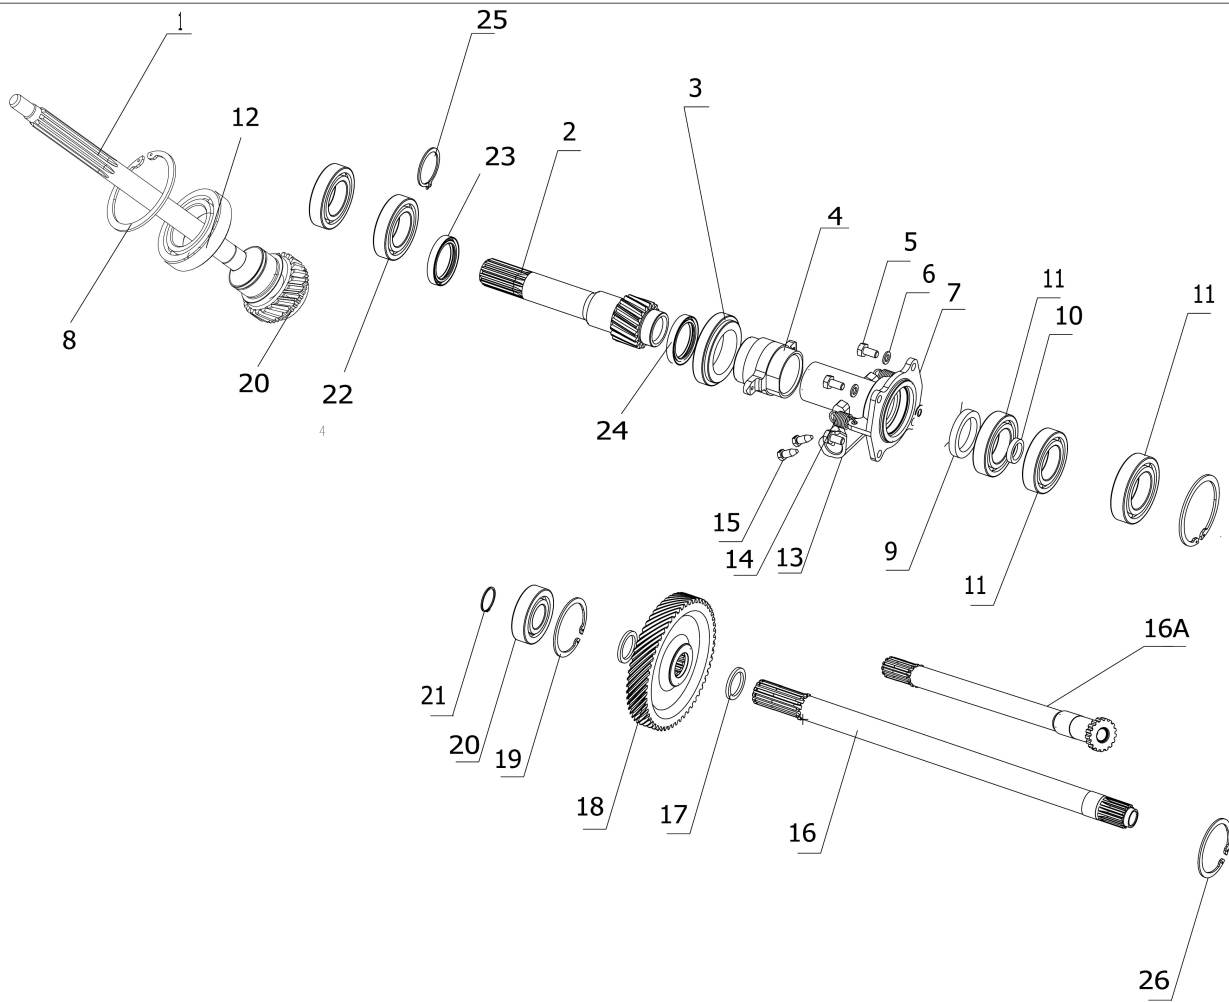

05181A-1/1

INPUT,DRIVE,CONNECTING SHAFT

Sr.	Model	Item Code	Description	Qty	Int.	Remarks	Cut Off
1	SOLIS-50(SYNCHRO)	10027732BA	INPUT SHAFT Z-23 & RING 4TH SUB ASSY(FOR SOLIS -50 SYNCHROMESH)	1			
2	SOLIS-50(SYNCHRO)	10025623AB	DRIVE SHAFT Z-18	1			
3	SOLIS-50(SYNCHRO)	20004529AB	CLUTCH RELEASE BEARING VKC3527	1		INTERCHANGEABLE WITH 20005097AA (ROHS)	
4	SOLIS-50(SYNCHRO)	10006295AC	INNER BUSH	1			
5	SOLIS-50(SYNCHRO)	20003235AB	HEX SCREW M10X20 8-8 SA3NS	4			
6	SOLIS-50(SYNCHRO)	04030400010	SPRING WASHER B-10	4			
7	SOLIS-50(SYNCHRO)	10025650AA	C.A GUIDE	1			
8	SOLIS-50(SYNCHRO)	04020200055	EXTERNAL CIRCLIP A - 55	1