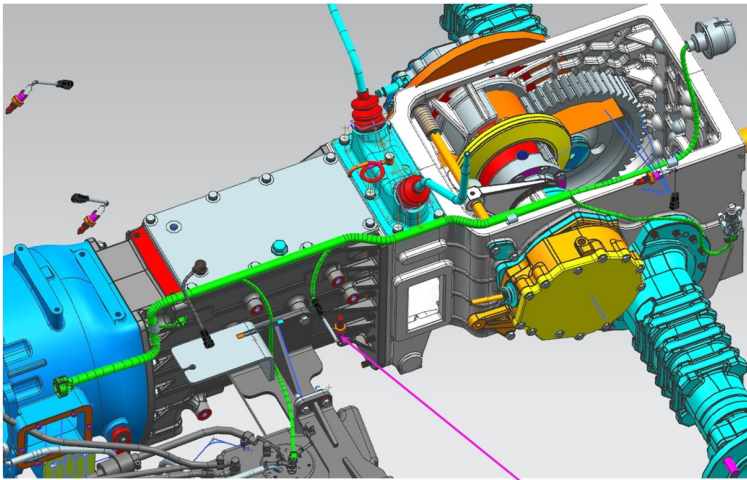

3

1

3

2

Sr.	Model	Item Code	Description	Qty	Int.	Remarks	Cut Off
1	ALL MODELS	10067841AB	COT TUBE (FRONT LIGHT HARNESS COVERING)	2			
2	ALL MODELS	10010866AB	CABIN ROOF LIGHT	1			
3	ALL MODELS	10053758AA	CLUTCH SAFETY SWITCH	4