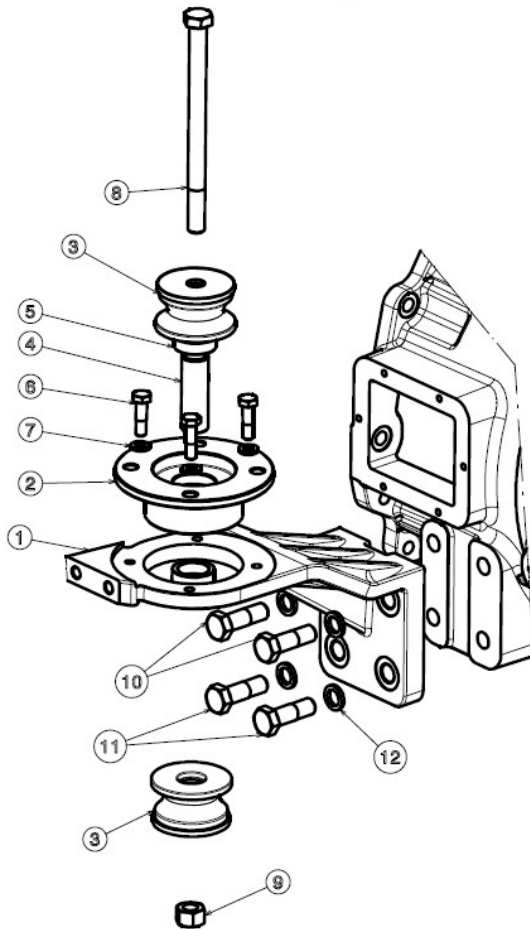

33170A-1/1

FRONT CABIN MTG. ASSY. RH

Sr.	Model	Item Code	Description	Qty	Int.	Remarks	Cut Off
8	ALL MODELS	20005547AA	HEX BOLT ,M16*2*175 10.9 SA4GS	1			
10	ALL MODELS	20005453AA	HEX BOLT M16X2X55 8.8 SA4GS	2			
1	ALL MODELS	300041485C	FRONT CABIN MTG. BKT. RHS	1			
2	ALL MODELS	300046727A	DAMPER MTG. HOUSING	1			
3	ALL MODELS	300001567B	FRONT MTG DAMPER UPR	2		INTERCHANGEABLE WITH 300001567C (ROHS)	
4	ALL MODELS	300035534A	SLEEVE - DAMPER MTG.	1			
5	ALL MODELS	300104749A	BUSH FOR DAMPNER	1		INTERCHANGEABLE WITH 300104749B