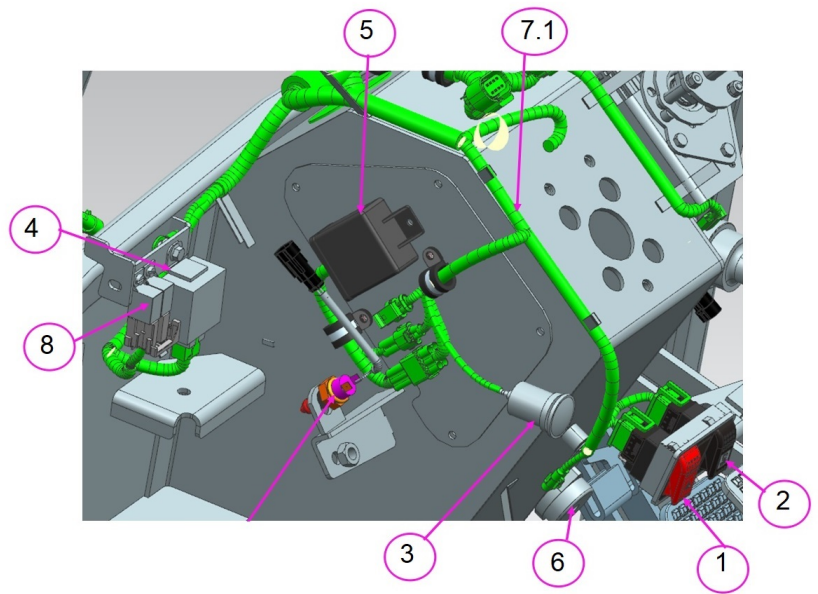

Sr.	Model	Item Code	Description	Qty	Int.	Remarks	Cut Off
1	ALL MODELS	10087408AA	HAZARD SWITCH	1			
2	ALL MODELS	300035450A	PTO EXTERNAL CONTROL SWITCH	1			
3	ALL MODELS	10023572AA	MOBILE CHARGER SOCKET	1			
4	ALL MODELS	10085383AA	TRAILER WITH FLASHER	1			
5	ALL MODELS	10096602AA	SAFETY CONTROLLER FOR ENGINE SHUT-OFF	1			
6	ALL MODELS	10087339AA	BUZZER ASSY.(CONTINUOUS BEEPING)	1			
7	ALL MODELS	300037023B	HARNESS ASSY. (CABIN HARNESS)	1		NOT SHOWN	
7.1	ALL MODELS	300036329B	DASHBOARD HARNESS	1