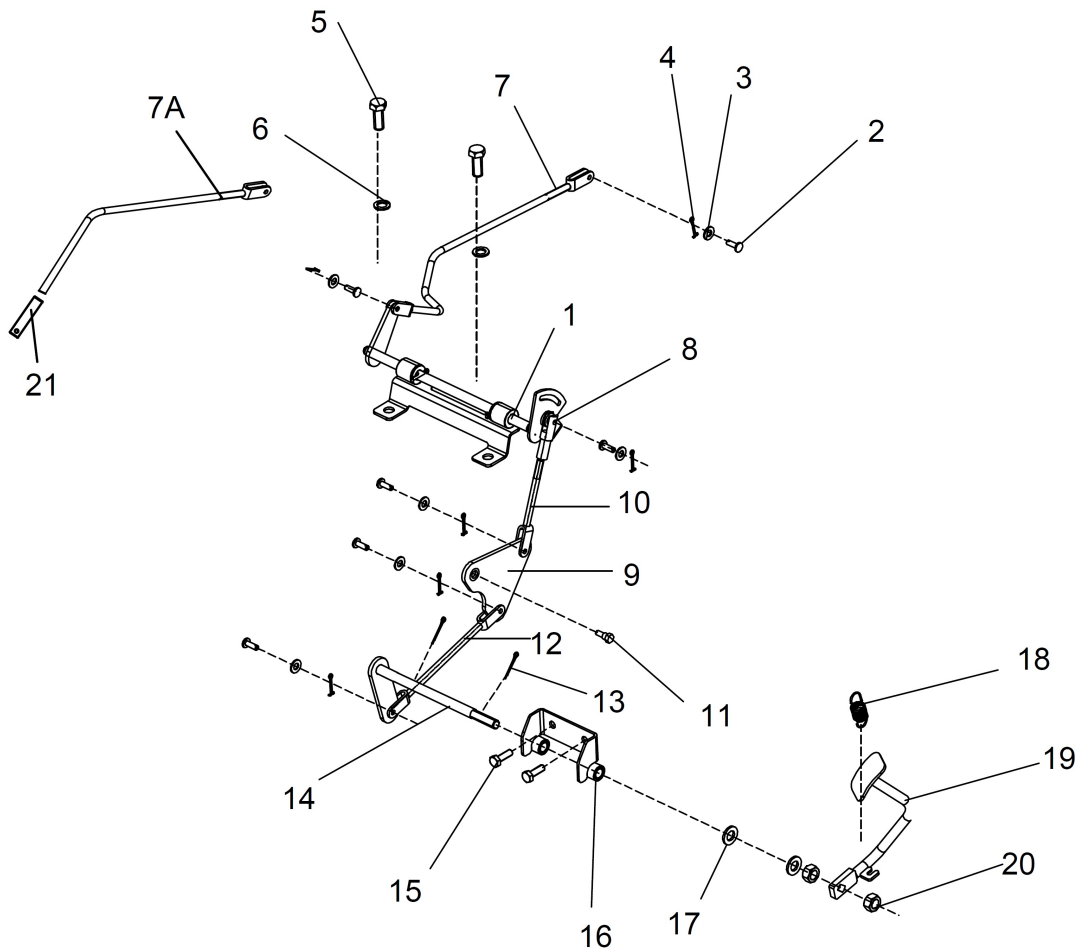

22120A-1/1

FOOT ACCELERATOR ASSY.

Sr.	Model	Item Code	Description	Qty	Int.	Remarks	Cut Off
4	ALL MODELS	20005527AA	SPLIT PIN DIA 1.6*20	6			
8	ALL MODELS	10039375AA	FRONT FORK ACCELERATOR FOR EPA	1			
9	ALL MODELS	10079324AE	TRIANGULAR PLATE	1			
10	ALL MODELS	10046198BB	TIE ROD THROTTLE LEVER (DUAL CLUTCH)	1			
11	ALL MODELS	300025291C	SPECIAL PIN	1			
14	ALL MODELS	10079327AC	ASSY ACCELERATOR SHAFT	1			
20	ALL MODELS	20005502AA	HEX NUT M12X1.75 -8 SA4GS	2			
1	SOLIS-50(SYNCHRO)	300010465A	AXLE ASSY	1