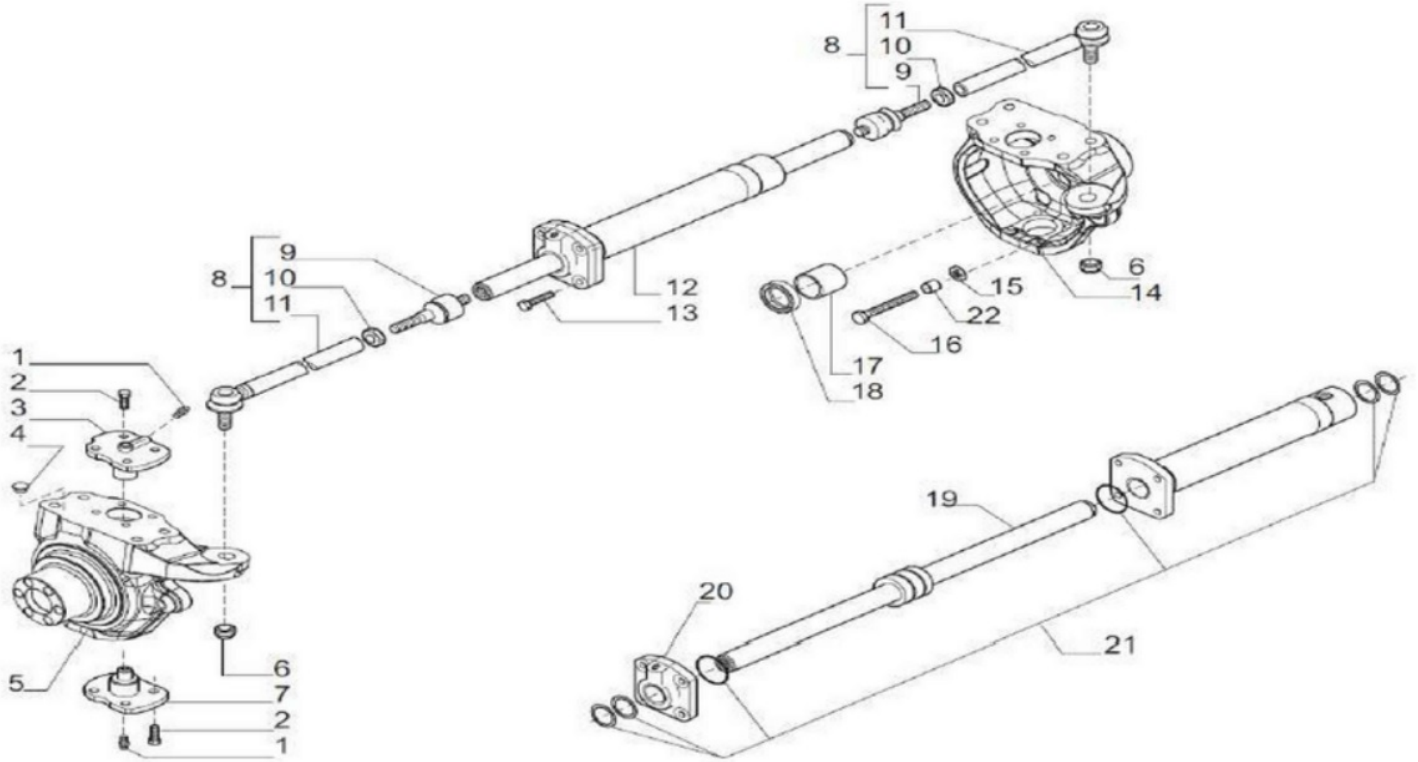

19121A-1/1

SWIVEL HSG. & STG. CYLINDER

Sr.	Model	Item Code	Description	Qty	Int.	Remarks	Cut Off
1	ALL MODELS	21000002AA	GREASER NIPPLE M6X1	4		Alternate Part Code is : 10081499AA	
2	ALL MODELS	21000111AA	BOLT M12X30	16		Alternate Part Code is : 10081487AA	
3	ALL MODELS	21000121AA	KING PIN	2		Alternate Part Code is : 10081513AA	
4	ALL MODELS	21000077AA	PLUG D14.6X9.5	8			
5	ALL MODELS	10081515AA	LH SWIVEL HOUSING	1			
6	ALL MODELS	21000006AA	NUT M18X1.5	2			
7	ALL MODELS	21000120AA	KING PIN	2		Alternate Part Code is :