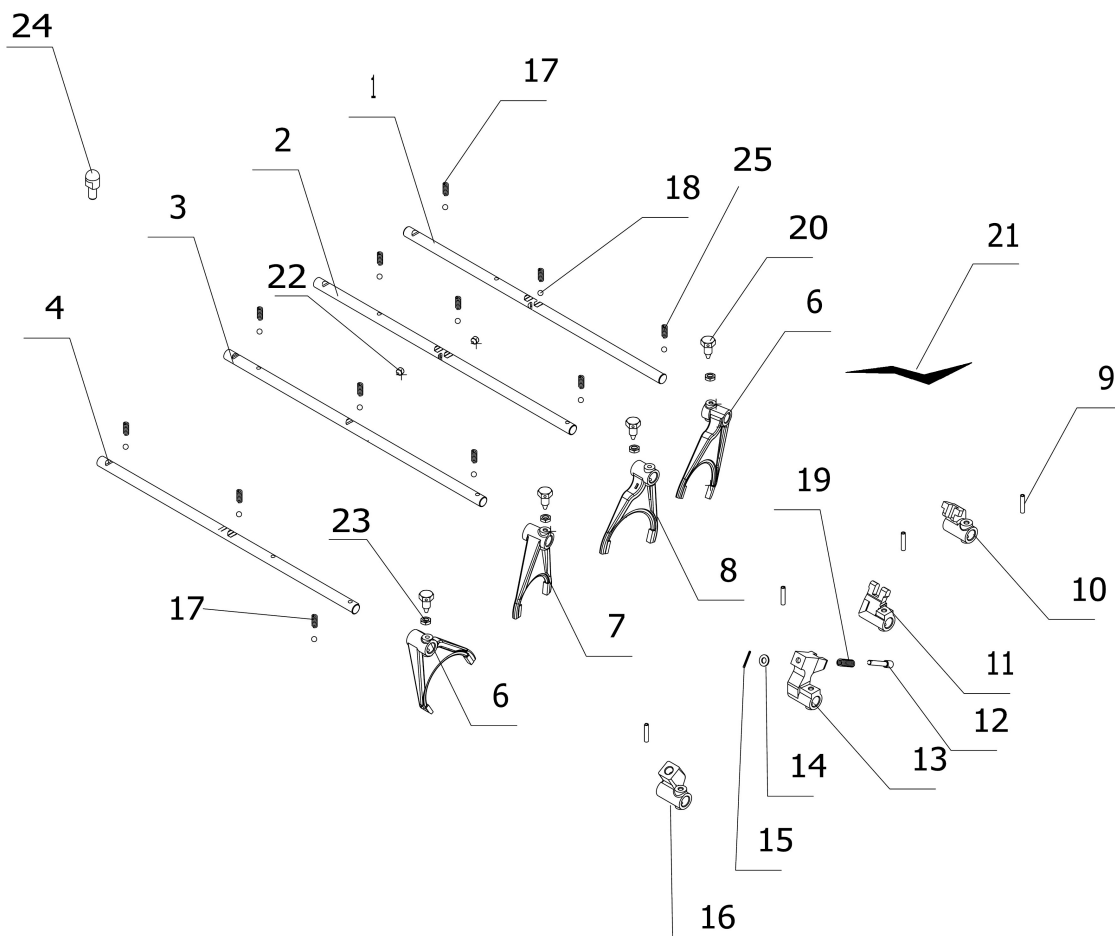

05131A-1/1

GEAR SHIFTER RODS

Sr.	Model	Item Code	Description	Qty	Int.	Remarks	Cut Off
1	SOLIS-50(SYNCHRO)	10036189CB	GEAR SHIFTER ROD 1ST AND REV	1			
2	SOLIS-50(SYNCHRO)	10036191CB	GEAR SHIFTER ROD 2ND & 3RD	1			
3	SOLIS-50(SYNCHRO)	10036402CB	GEAR SHIFTER ROD 4TH	1			
4	SOLIS-50(SYNCHRO)	10037725AA	GEAR SHIFTER ROD HI-LOW	1			
6	SOLIS-50(SYNCHRO)	10090192AA	SHIFTER FORK - 1/2	1			
7	SOLIS-50(SYNCHRO)	300090004A	SHIFTER FORK 4TH (8+2 SYNCHROMESH)	1			
8	SOLIS-50(SYNCHRO)	10090194AA	SHIFTER FORK - 3	1			
9	SOLIS-50(SYNCHRO)	20003127AA	SPRING PIN (HEAVY DUTY)6X36	4