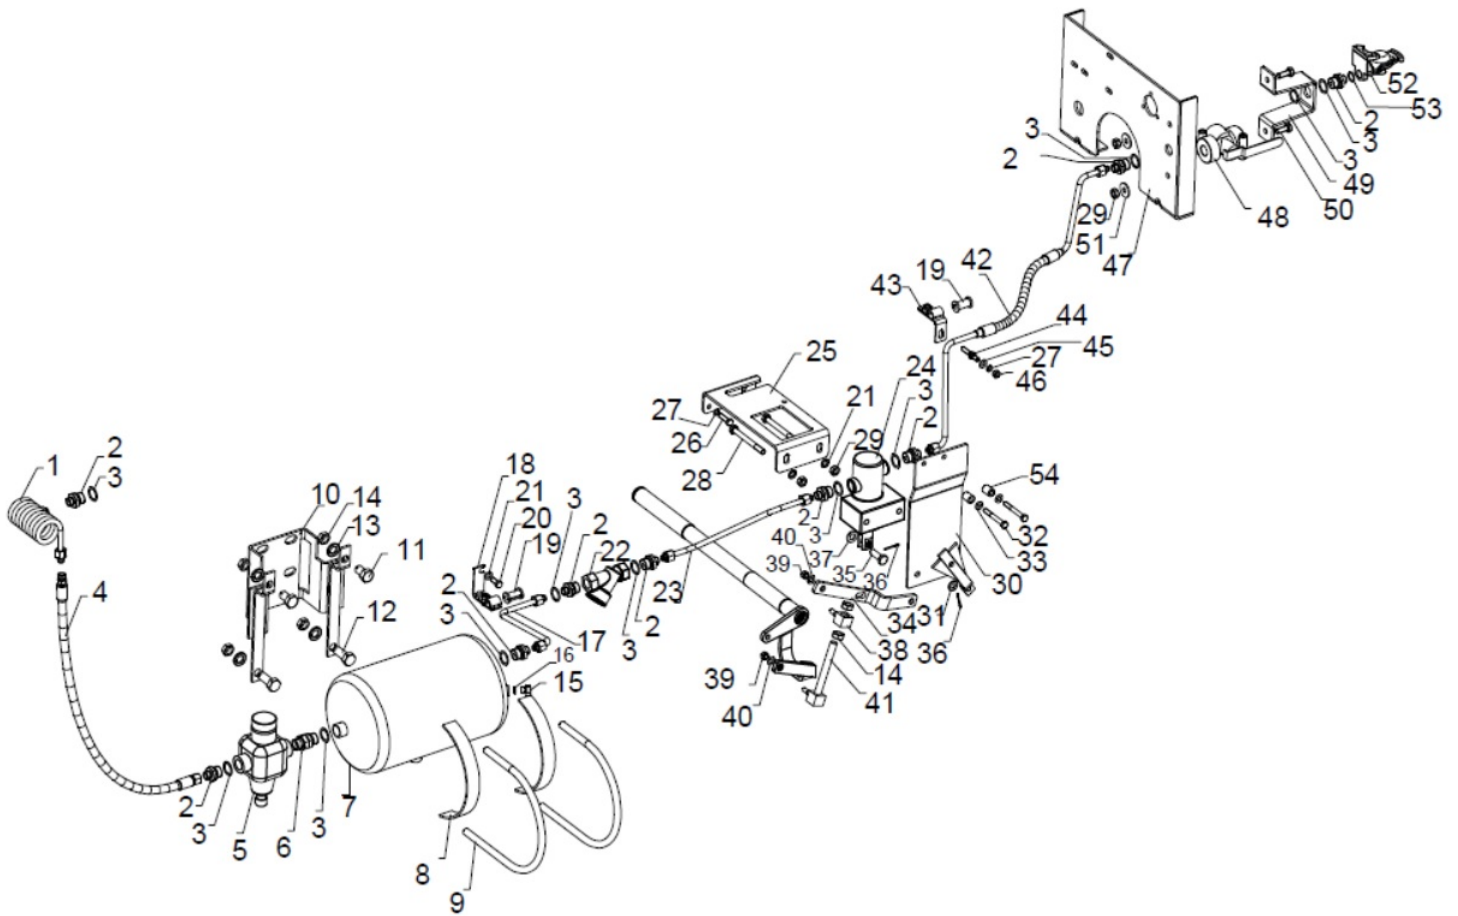

10130A-1/2

HYDRAULIC PIPES ATB

Sr.	Model	Item Code	Description	Qty	Int.	Remarks	Cut Off
2	ALL MODELS	10025121AB	ADOPTER M22X1.5/M16X1.5	9			
8	ALL MODELS	10026327AB	RUBBER STRIP	2			
15	ALL MODELS	300030957A	PLUG M12X1.5	1			
19	ALL MODELS	10017177AB	VIBRATION DAMPER FOR 10 OD PIPE	2			
32	ALL MODELS	200000418A	HEX HEAD SCREW M8X1.25X55 8.8 SA4GS	2			
35	ALL MODELS	10012226AB	PIN FOR BRAKE VALVE	1			
38	ALL MODELS	10012225AC	ACTUATING LINK	1			
39	ALL MODELS	20004917AB	HEX NYLOC NUT M8*1.25 8	2