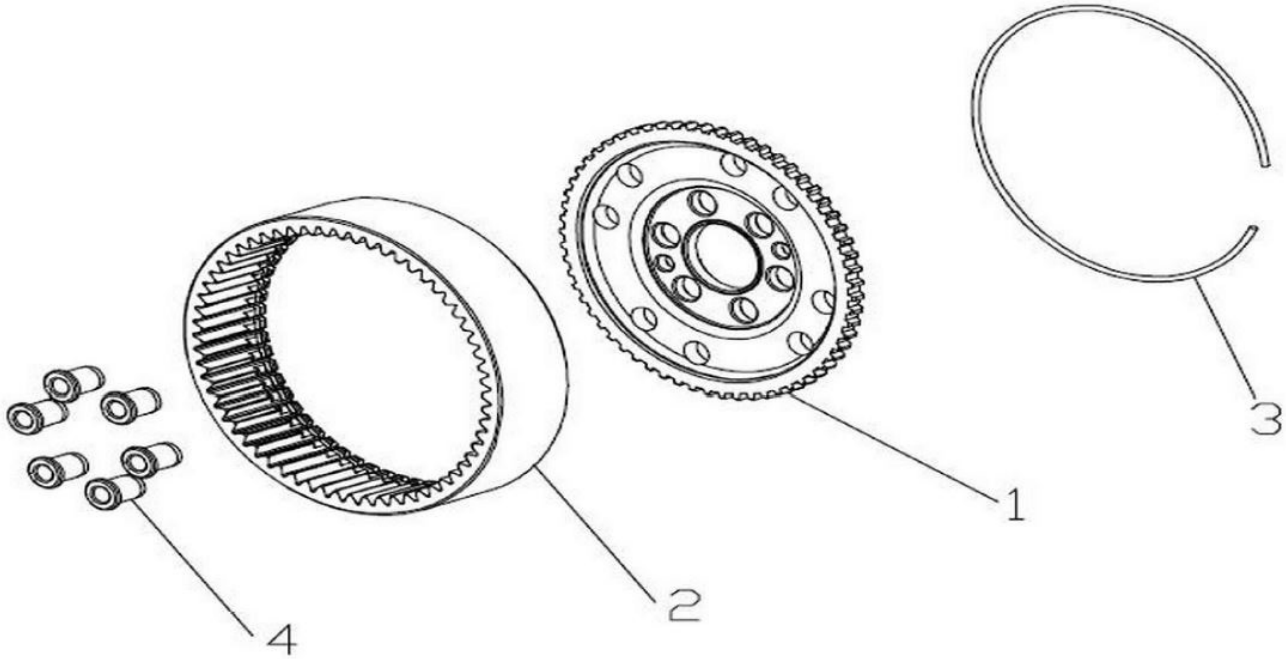

19135A-1/1

WHEEL CARRIER LH RH

Sr.	Model	Item Code	Description	Qty	Int.	Remarks	Cut Off
1	ALL MODELS	10027548AE	WHEEL CARRIER (FRONT AXLE 4WD)	2			
2	ALL MODELS	10027536AC	INTERNAL GEAR FOR PLANET CARRIER	2			
3	ALL MODELS	10027496AA	RING FOR INTERNAL GEAR	2			
4	ALL MODELS	10027555AE	BUSH (FRONT AXLE 4WD)	12