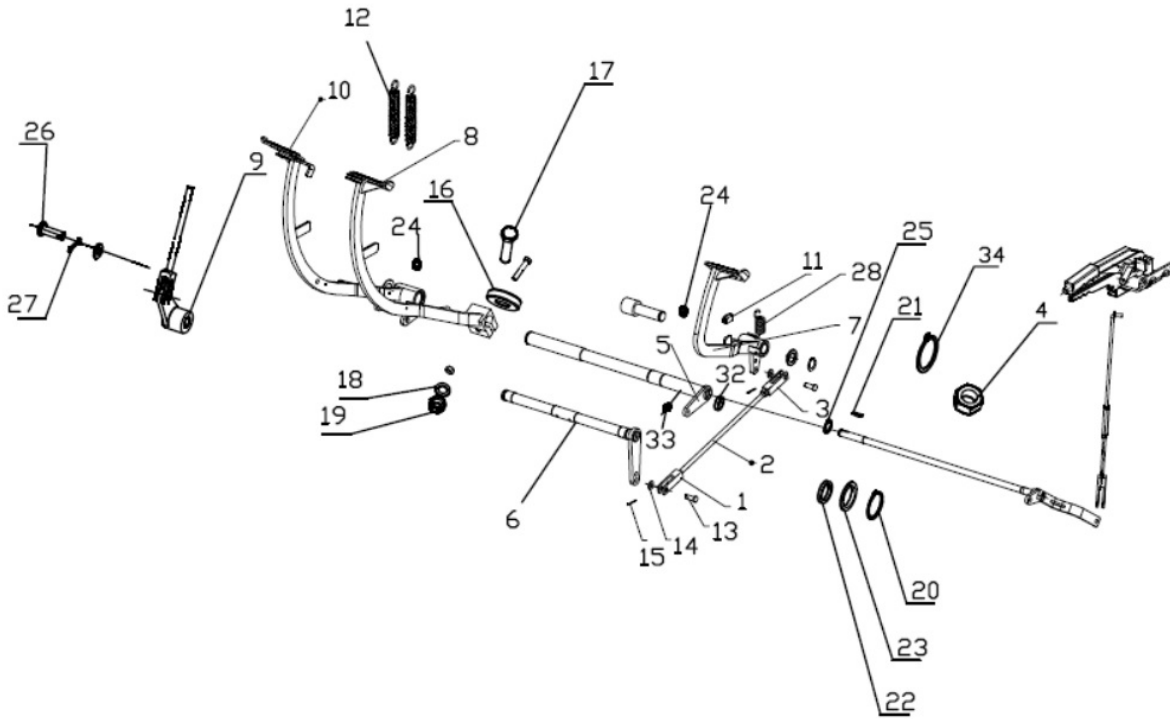

18110A-1/1

BRAKE & CLUTCH PEDALS

Sr.	Model	Item Code	Description	Qty	Int.	Remarks	Cut Off
1	ALL MODELS	10005356AC	ACTUATOR FORK LT	1			
2	ALL MODELS	10046170AB	TIE ROD (DOUBLE)	1			
3	ALL MODELS	10005355AB	ACTUATOR FORK RH	1			
19	ALL MODELS	20005502AA	HEX NUT M12X1.75 -8 SA4GS	1			
23	ALL MODELS	10039341AA	WASHER(FOR BRAKE PEDAL SHAFT)	2			
27	ALL MODELS	20005528AA	SPLIT PIN DIA 3.2*25	2			
1	ALL MODELS	300089441A	ACTUATOR FORK ASSY LH	1	YES	interchange with 10005356AB	FOR NON EU MODELS- KZGDS888316S 3 FOR EU