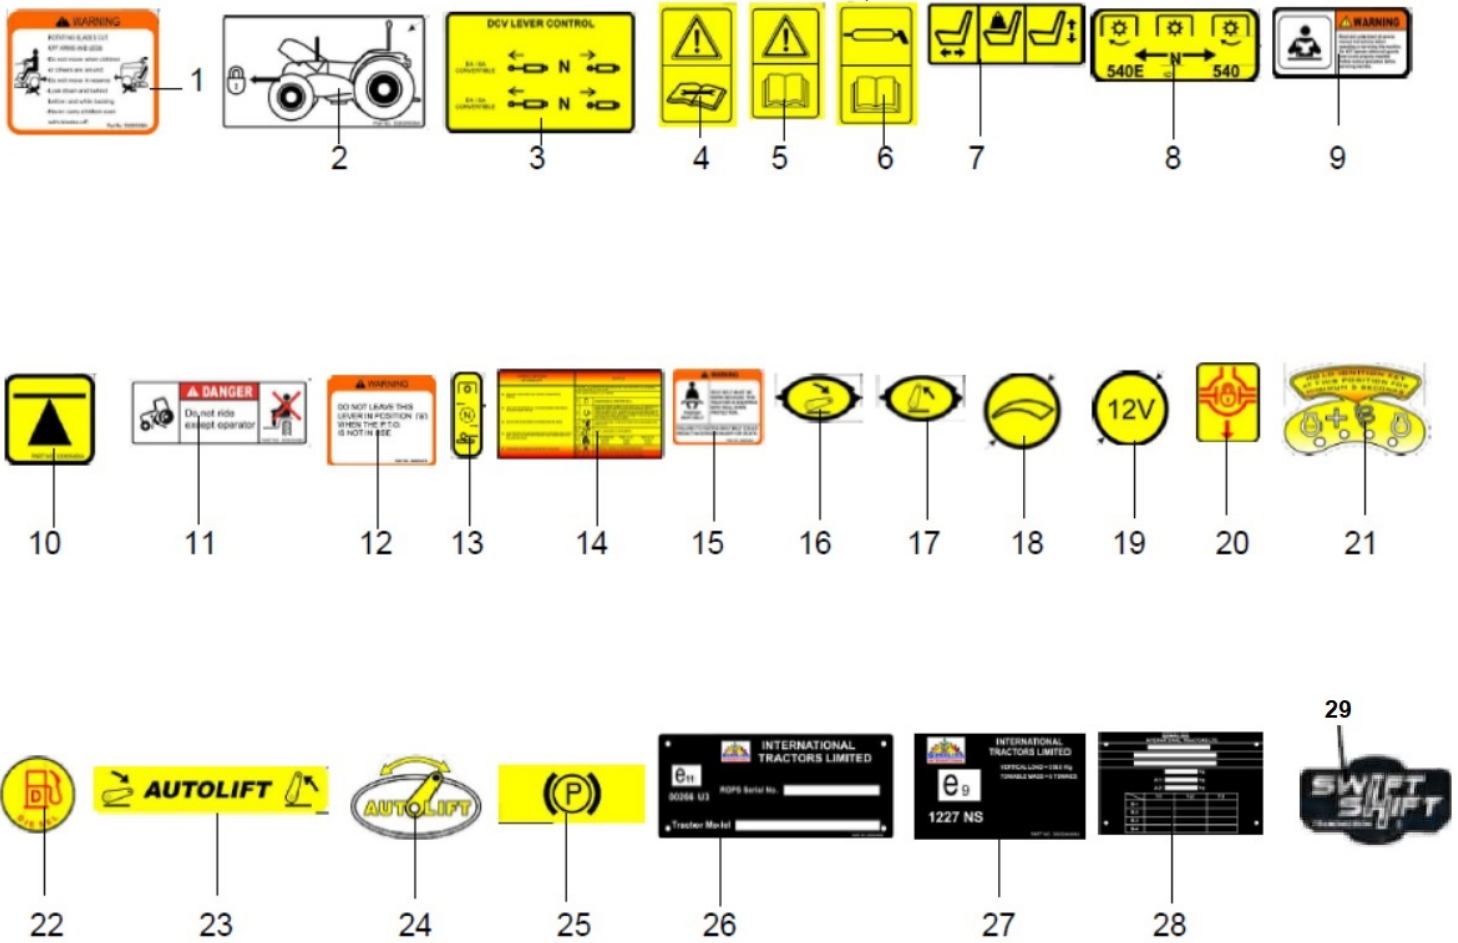

25110A-1/1

STICKERS

Sr.	Model	Item Code	Description	Qty	Int.	Remarks	Cut Off
1	ALL MODELS	300005508A	STICKER FOR RIDING INSTRUCTION	1			
2	ALL MODELS	300005506A	STICKER FOR BONNET LOCK OPEN DECK	1			
3	ALL MODELS	300005505A	STICKER FOR DCV LEVER CONTROL	1			
4	ALL MODELS	300005504A	STICKER FOR SERVICE	1			
5	ALL MODELS	300005503A	STICKER FOR OPERATOR ALERT	1			
6	ALL MODELS	300005502A	STICKER FOR GREASING POINT	1			
7	ALL MODELS	300005501A	STICKER FOR SEAT ADJUSTMENT & WEIGHT	1			
8	ALL MODELS	300005494A	STICKER FOR PTO RPM	1			
9	ALL MODELS	300005493A	STICKER FOR OPERATOR MANUAL INSTRUCTION	1