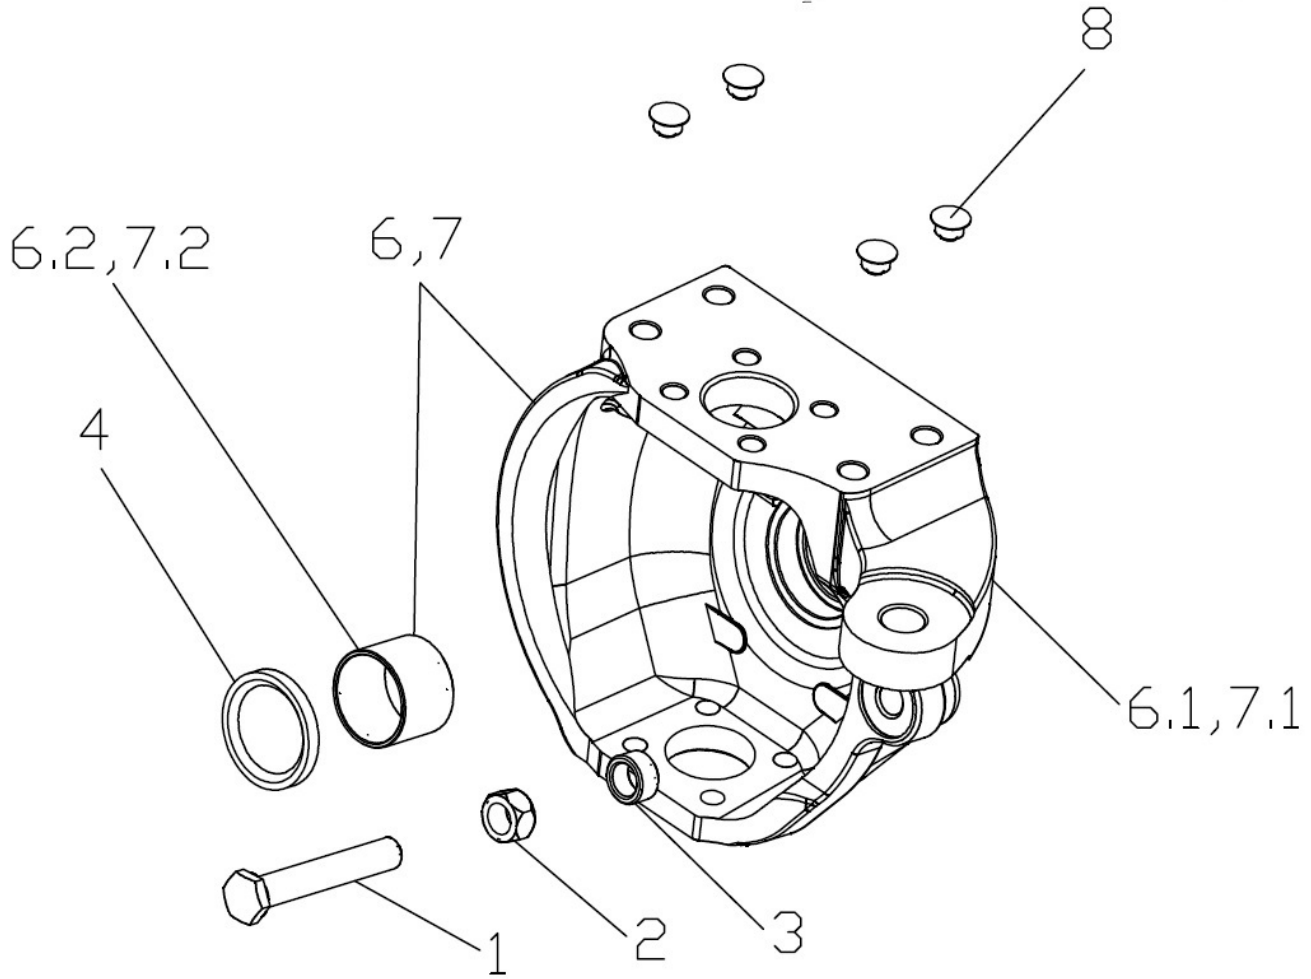

19137A-1/1

SWIVEL HOUSING RH LH

Sr.	Model	Item Code	Description	Qty	Int.	Remarks	Cut Off
2	ALL MODELS	20003372AE	HEX LOCK NUT M16X2 SA4GS	2			
1	ALL MODELS	10028544AA	HEX SCREW M16X100 FOR SWIVEL HSG.	2			
2	ALL MODELS	20003372AB	HEX LOCK NUT M16X2 SA4GS	2		INTERCHANGEABLE WITH 20003372AF (ROHS)	
3	ALL MODELS	10027492AA	BUSH	2			
4	ALL MODELS	20004036AB	SEAL(45X60X10)	2			
6	ALL MODELS	10011423BA	SWIVEL SUB ASSY (RH)	1		INTERCHANGEABLE WITH 300046162A (ROHS)