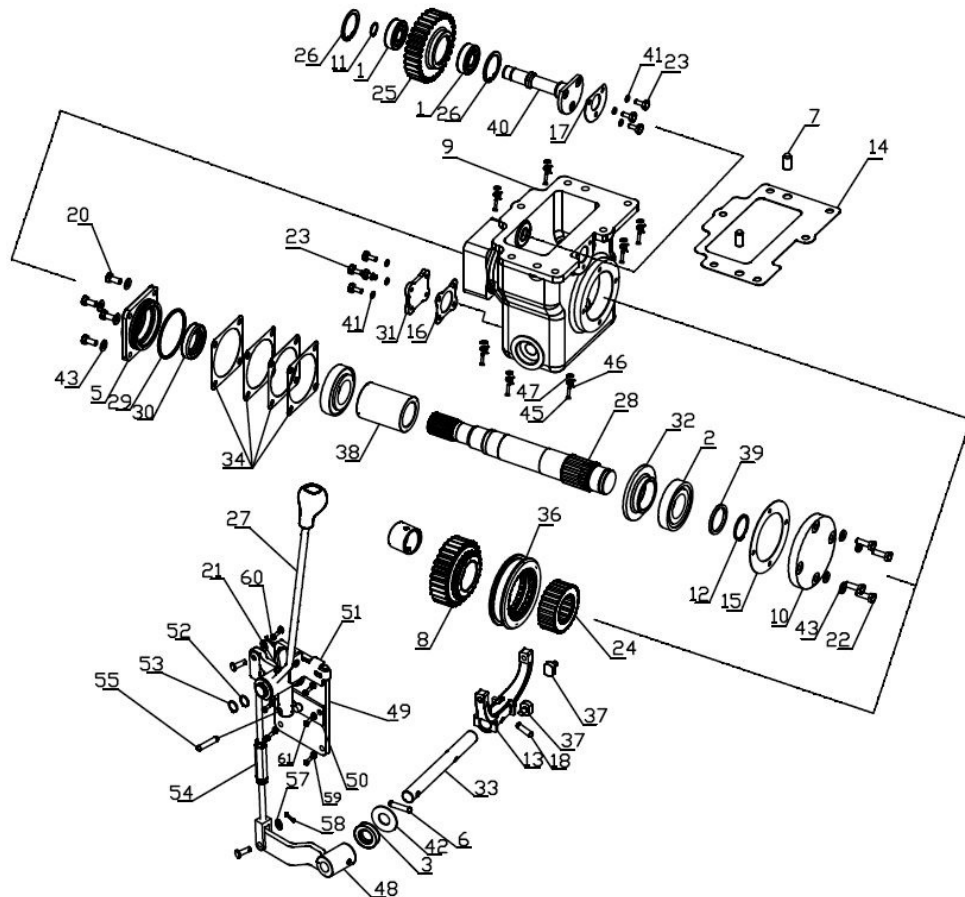

07161A-1/2

DROP BOX ASSY.

Sr.	Model	Item Code	Description	Qty	Int.	Remarks	Cut Off
1	ALL CABIN MODELS	20004111AC	CYLINDRICAL ROLLER BRG. NUP204EP	2			
8	ALL MODELS	300074448A	DRIVEN GEAR ASSY Z -29 EPA	1			
8	ALL CABIN MODELS	300097287A	DRIVEN GEAR ASSY. Z-30	1			
27	ALL MODELS EXCEPT CABIN	10071308AD	LEVER ASSEMBLY (4 WD)	1			
1	SOLIS-50(SYNCHRO)	20004111AB	CYLINDRICAL ROLLER BRG. NUP204EP	2			
7	ALL MODELS	10006458AB	DOWEL PIN (FOR G.B. HSG. BELL HSG.)	2	YES		FOR NON EU MODELS- DYASS873877S 3 FOR EU MODELS- MEMRZGFPEDK