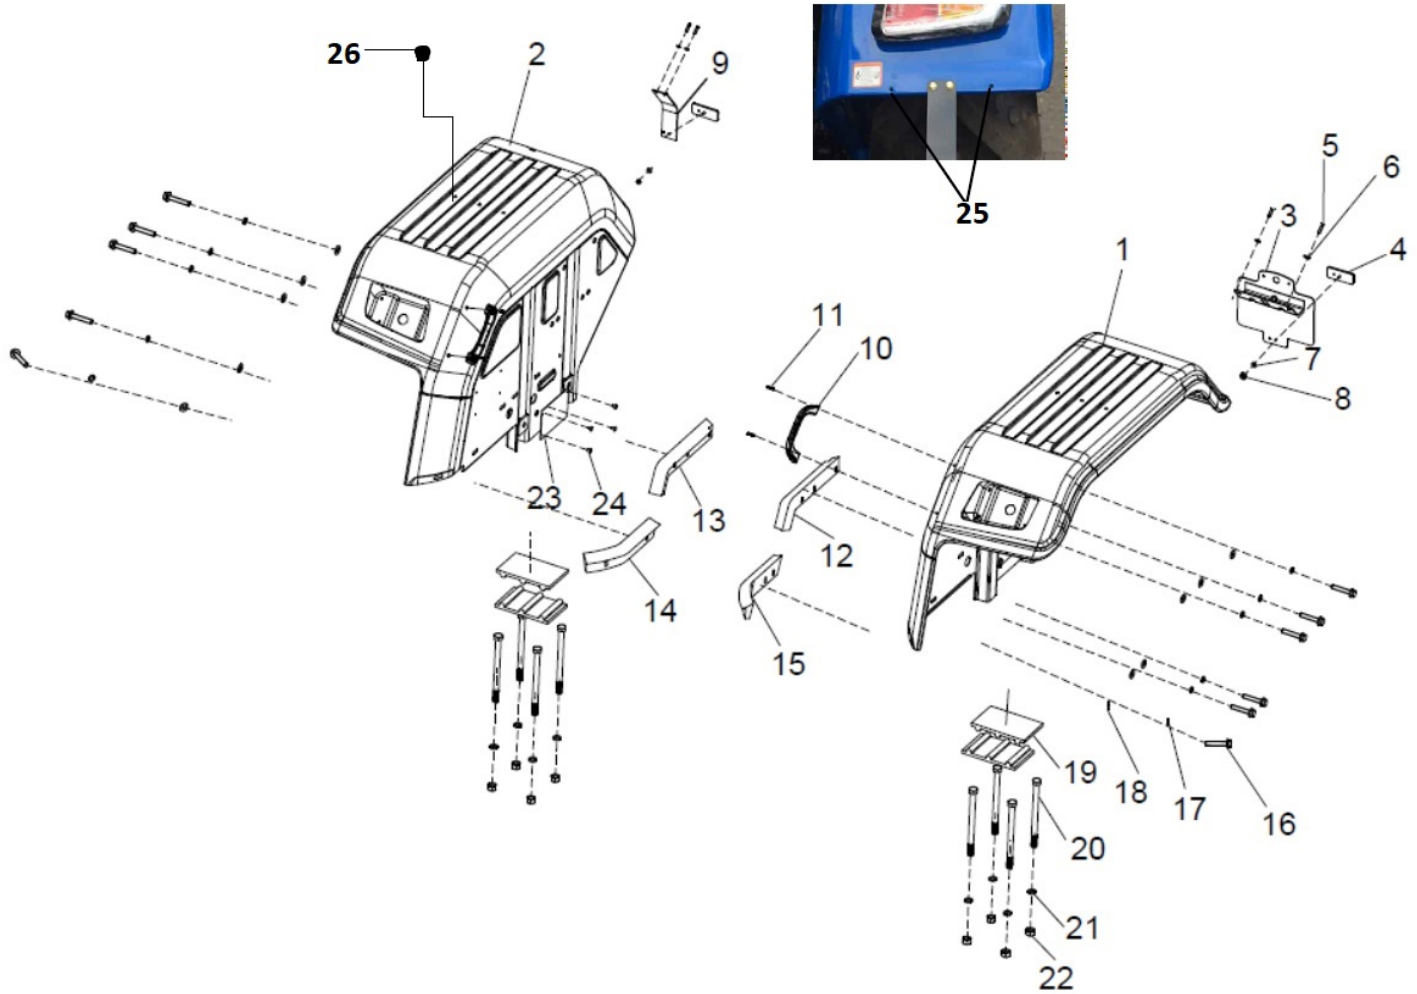

12110A-1/1

FENDERS ROPS

Sr.	Model	Item Code	Description	Qty	Int.	Remarks	Cut Off
5	ALL MODELS	20005569AA	HEX SCREW M6X1X20	4			
7	ALL MODELS	300032712A	WASHER	2			
8	ALL MODELS	300028453A	HEX NUT M5-8 SA2JS	2			
11	ALL MODELS	20005684AA	SLOTTED CHEESE HEAD SCREW M4*20	4			
16	ALL MODELS	20002896AB	HEX SCREW FLANGE M8X 1.25-45 8.8 SA4JS	11			
19	ALL MODELS	10004252AB	RUBBER FLAP	4			
1	SOLIS-50(SYNCHRO)	10045702AI	3 CYL FENDER ASSY ROPS LH BLUE PAINT	1			
1	SOLIS-50(SYNCHRO)	10079527AI	3 CYL FENDER ASSY ROPS LH W/O PAINT	1