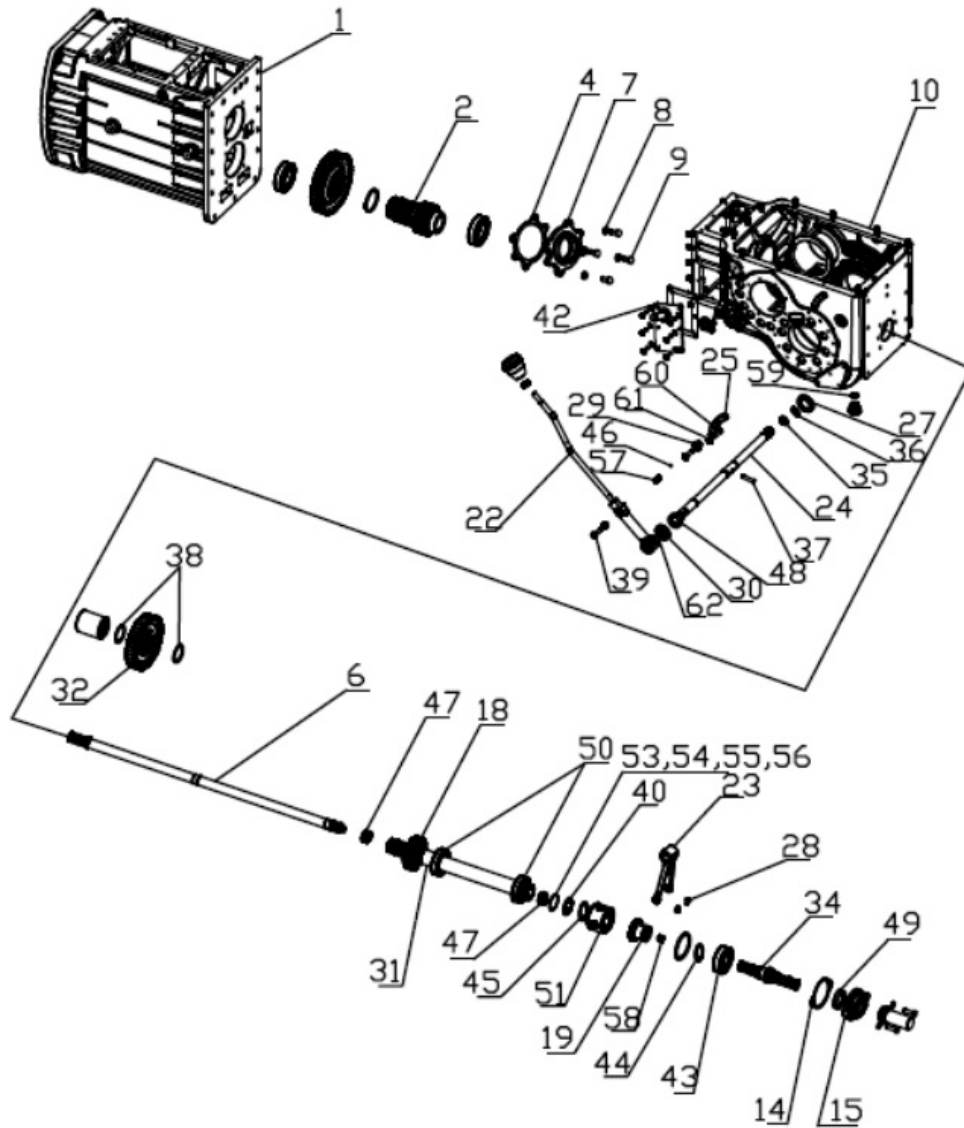

07121A-1/2

PTO ASSY. 4WD

Sr.	Model	Item Code	Description	Qty	Int.	Remarks	Cut Off
22	ALL MODELS	10071288AD	PTO LEVER ASSY.	1			
1	ALL MODELS	10009523BL	GEAR BOX HOUSING	1			
2	ALL MODELS	10008743AC	HI-LOW LAY SHAFT	1			
4	ALL MODELS	10006265AA	SHIM 0.5	1			
6	ALL MODELS	10006459DC	CONNECTING SHAFT	1			
7	ALL MODELS	10007589BB	BEARING HOUSING REAR 2ND ASSY.	1			
8	ALL MODELS	20005516AA	SPRING WASHER B-6 TYPE A IS: 3067-1972	4			
9	ALL MODELS	20005553AA	HEX HEAD SCREW M10X1.5X25 SA4GS	4