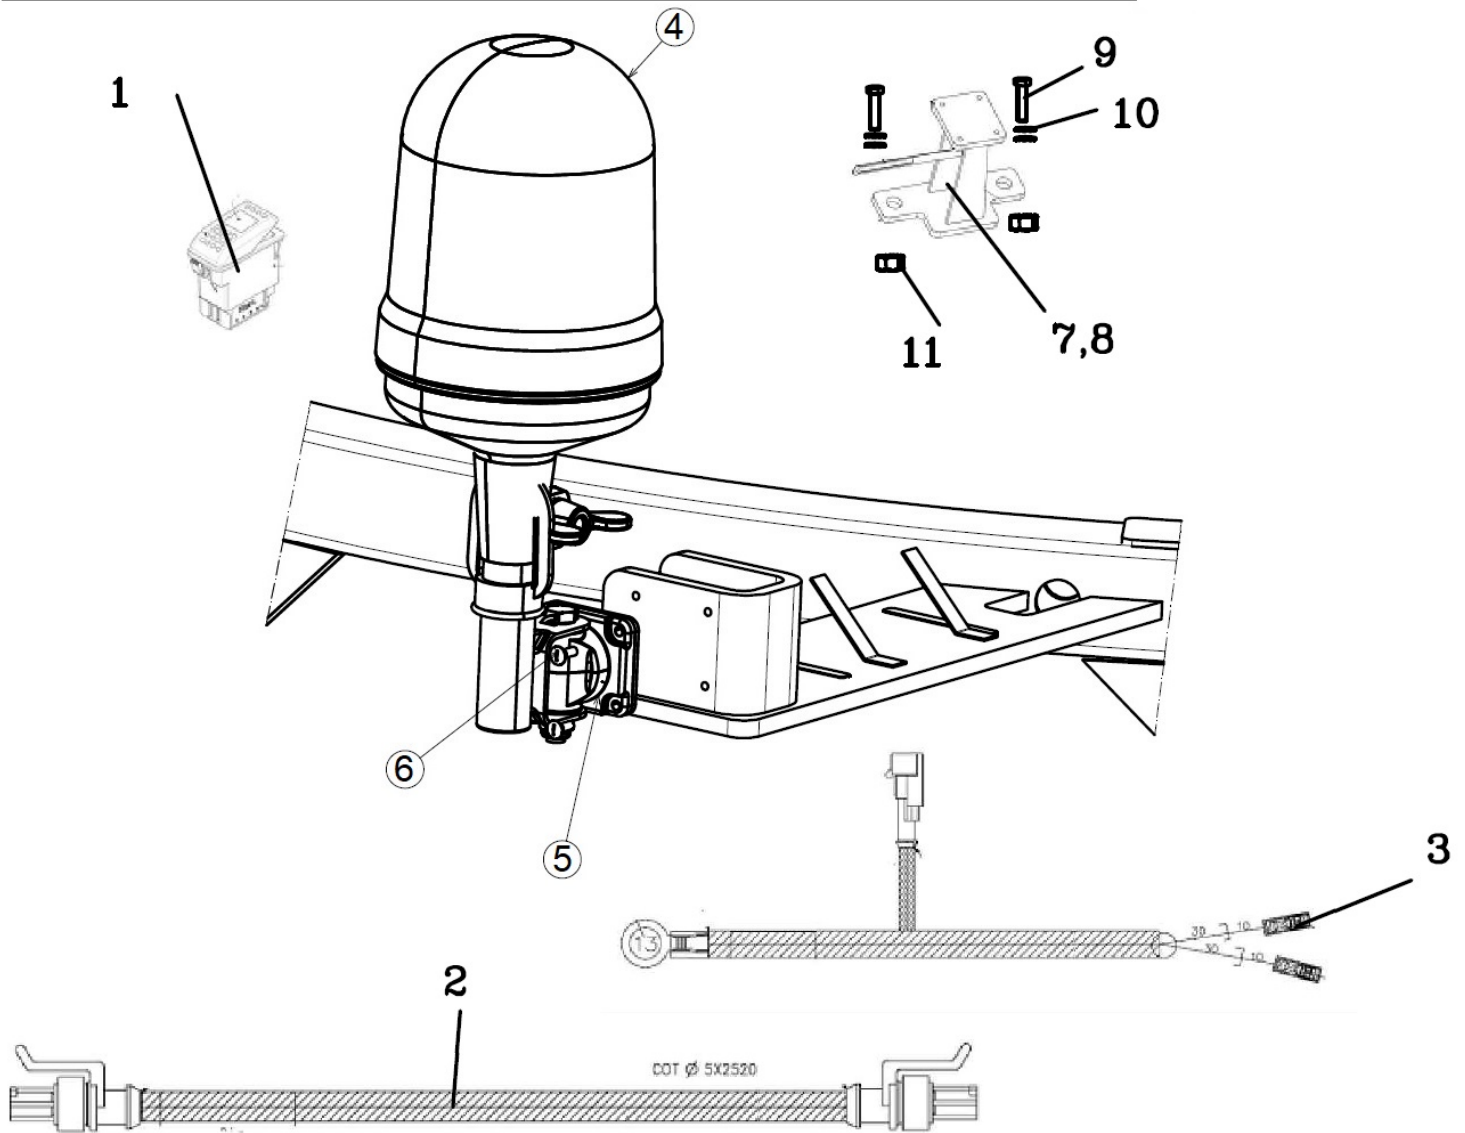

33420A-1/1

REVOLVING LIGHT

Sr.	Model	Item Code	Description	Qty	Int.	Remarks	Cut Off
6	ALL MODELS	10083042AB	SLOTTED CHEESEHEAD SCREW M4X30	4			
1	ALL MODELS	10087860AA	SWITCH FOR REVOLVING LIGHT	1			
2	ALL MODELS	300009939A	REVOLVING LIGHT HARNESS WITH CANOPY	1			
3	ALL MODELS	300009941A	REVOLVING LIGHT HARNESS (PIGTAIL)	1			
4	ALL MODELS	10057344AA	REVOLVING LIGHT	1			
5	ALL MODELS	10057345AA	BRACKET FOR REVOLVING LIGHT	1			
6	ALL MODELS	10083042AA	SLOTTED CHEESEHEAD SCREW M4X30	4		INTERCHANGEABLE WITH 10083042AB (ROHS)	