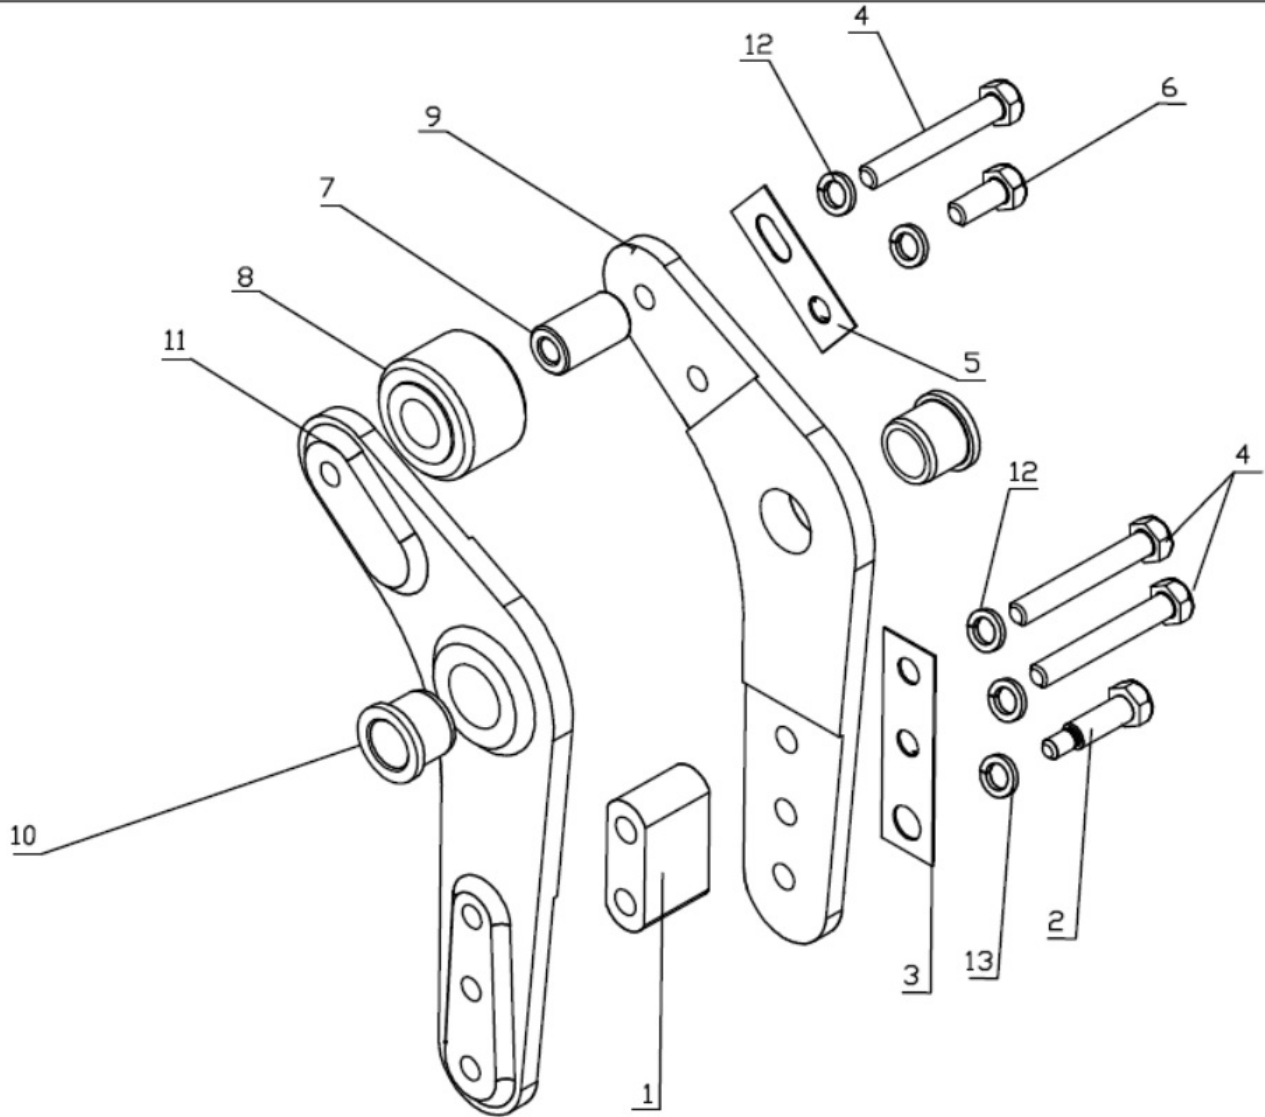

10160A-1/1

LINK POSITION

Sr.	Model	Item Code	Description	Qty	Int.	Remarks	Cut Off
3	ALL MODELS	10039242AA	SHEET LOCKING 3 WAY	1			
4	ALL MODELS	300028444A	HEX BOLT M6*40 SA4GS	3			
5	ALL MODELS	10039239AA	SHEET LOCKING 2 WAY	1			
1	ALL MODELS	10007004AA	BLOCK SPACER	1			
2	ALL MODELS	10006986AB	BOLT SPL	1			
3	ALL MODELS	10007035AA	SHEET LOCKING THREE WAY	1		INTERCHANGEABLE WITH 10039242AA (ROHS)	
4	ALL MODELS	04040706040	HEX BOLT M6X40	3		INTERCHANGEABLE WITH 20003325AA