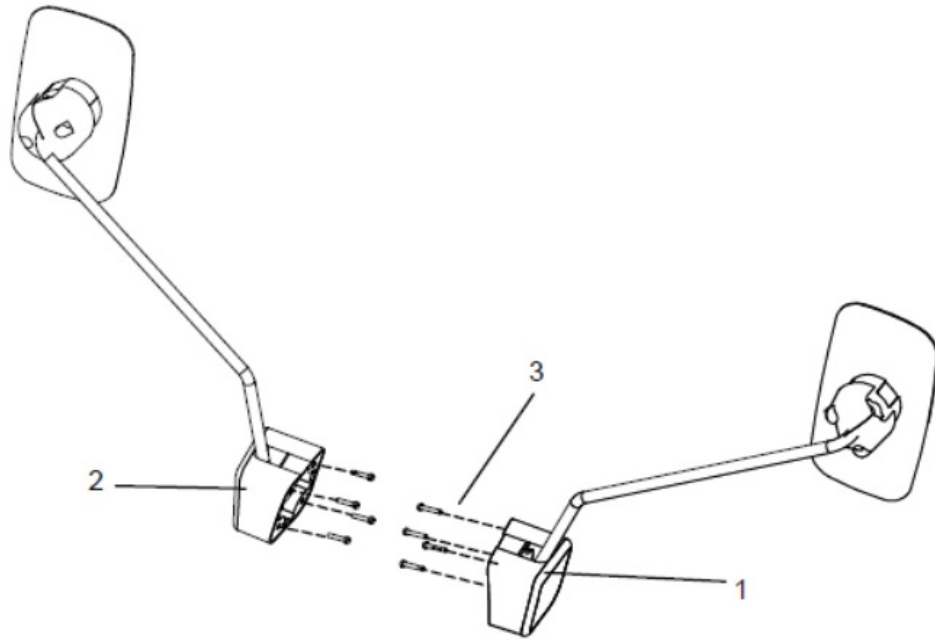

16110A-1/1

MIRROR ASSY.

Sr.	Model	Item Code	Description	Qty	Int.	Remarks	Cut Off
3	ALL MODELS	20005536AA	SLOTTED CHEESE HEAD SCREW M5*40	8			
1	ALL MODELS	300031484A	REAR VIEW MIRROR ASSY LH	1			
2	ALL MODELS	300031485A	REAR VIEW MIRROR ASSY RH	1			
3	ALL MODELS	20003188AA	SLOTTED CHEESE HEAD SCREWS M5*40	8		INTERCHANGE ABLE WITH 20005536AA (ROHS)