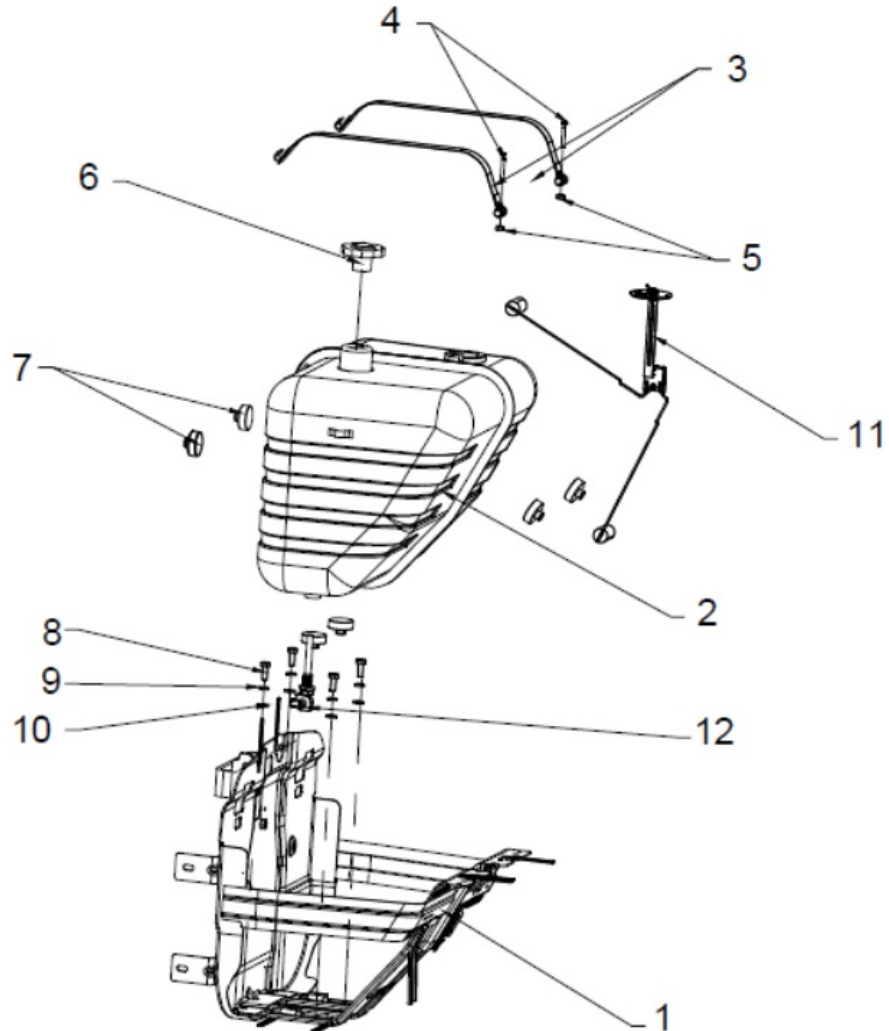

17110A-1/1

FUEL TANK

Sr.	Model	Item Code	Description	Qty	Int.	Remarks	Cut Off
4	ALL MODEL	20004924AB	SLOTTED CHEESE HD SCREW M6*45	2			
12	ALL MODEL	10038294AA	FUEL COCK ASSEMBLY	1			
12	ALL MODEL	10038294AB	FUEL COCK ASSEMBLY	1	YES		FOR NON EU MODELS- DYBDS876384S 3 FOR EU MODELS- MEMRZGFNED KH07367
1	SOLIS-50 FACELIFT EU MODELS	300024045E	FUEL TANK FRAME ASSY 65 LITRE (W/O SHUTTLE LEVER)	1			
1	SOLIS-50 FACELIFT	300033664C	FUEL TANK FRAME ASSY 65 LITRE (W/O SHUTTLE LEVER)	1