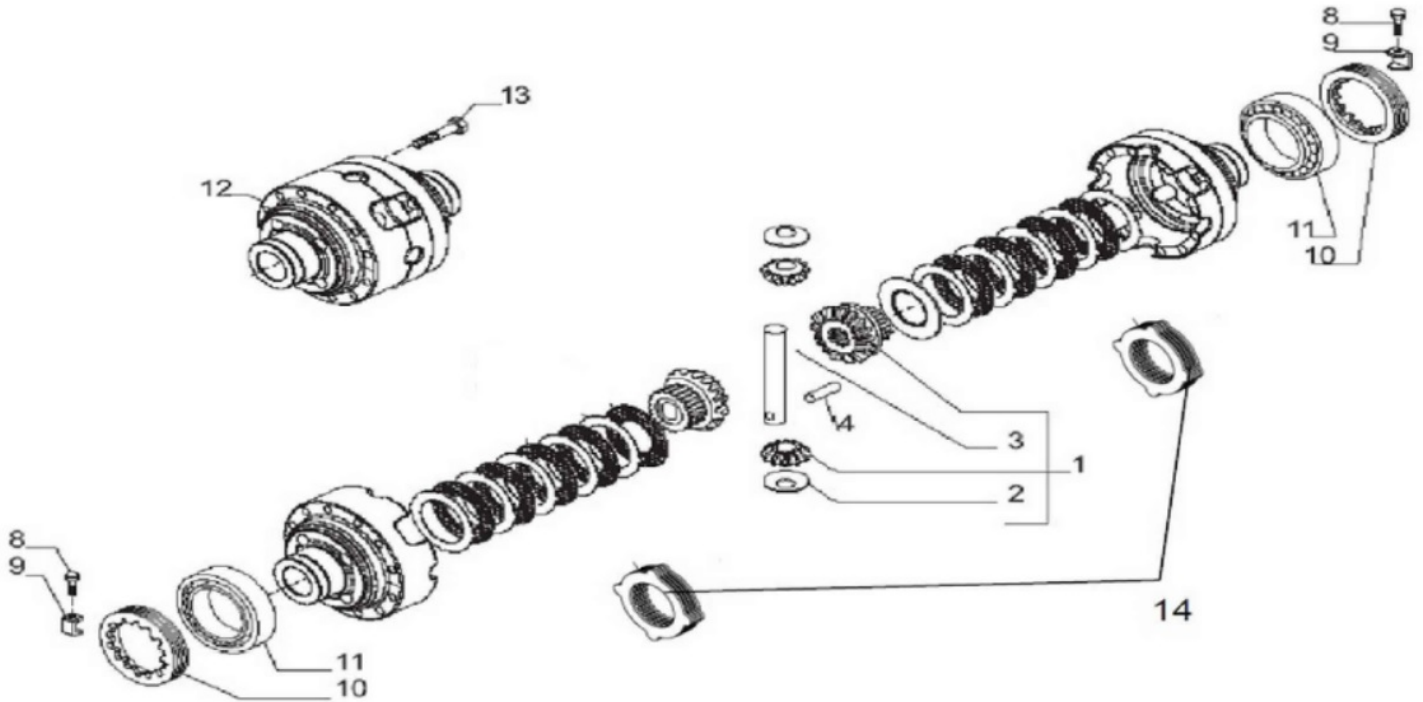

19123A-1/1

DIFFERENTIAL & RELATED PARTS

Sr.	Model	Item Code	Description	Qty	Int.	Remarks	Cut Off
1	ALL MODELS	21000026AA	DIFFERENTIAL KIT	1			
2	ALL MODELS	21000088AA	THRUST WASHER	2		KIT CODE : 21000026AA	
3	ALL MODELS	21000014AA	SHAFT	1		KIT CODE : 21000026AA	
4	ALL MODELS	21000015AA	PIN	2		KIT CODE : 21000026AA	
8	ALL MODELS	21000116AA	BOLT M6X40	2			
9	ALL MODELS	21000089AA	LOCKING PLATE	2			
10	ALL MODELS	21000335AA	RING NUT	2			
11	ALL MODELS	21000073AA	BEARING	2