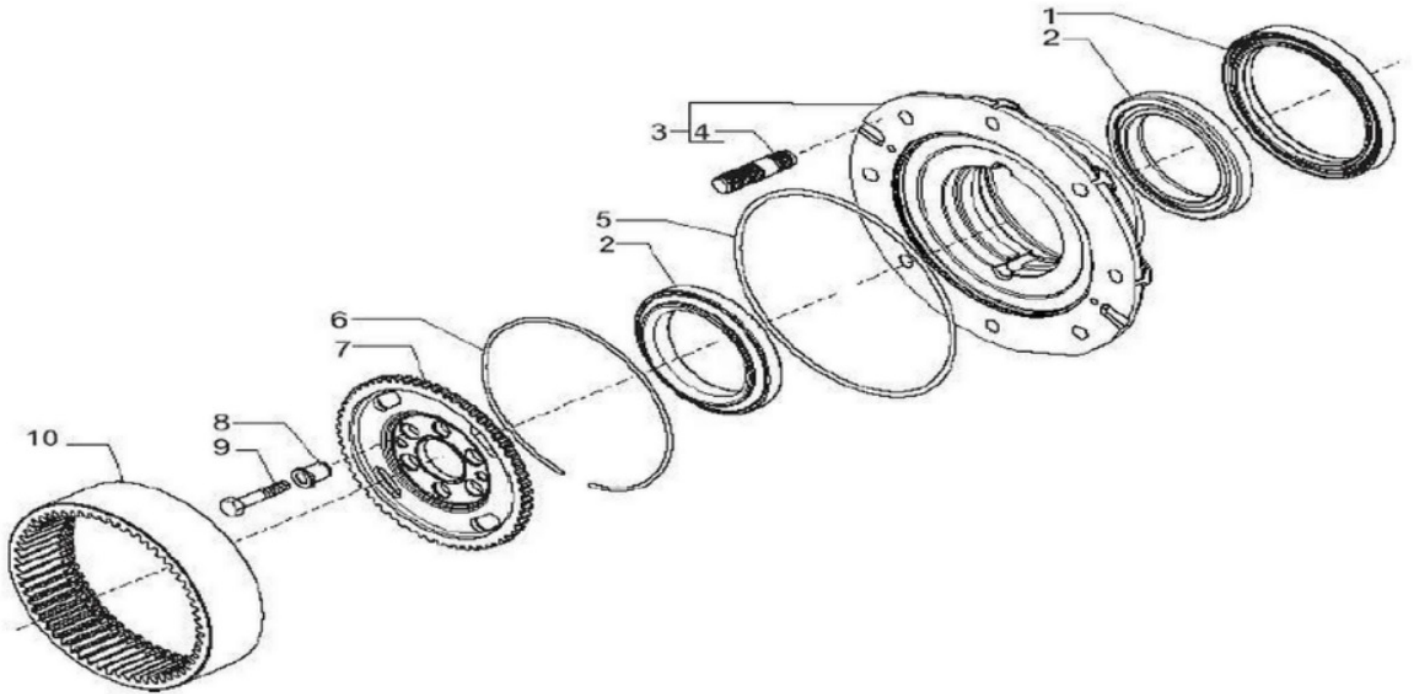

19125A-1/1

WHEEL HUB & FINAL REDUCTION

Sr.	Model	Item Code	Description	Qty	Int.	Remarks	Cut Off
1	ALL MODELS	21000017AA	SEAL RING	2		Alternate Part Code is : 10081575AA	
2	ALL MODELS	21000094AA	BEARING	4		Alternate Part Code is : 10012006AA	
3	ALL MODELS	21000338AA	WHEEL HUB KIT	2			
4	ALL MODELS	21000110AA	STUD	16		KIT CODE : 21000338AA	
5	ALL MODELS	21000018AA	O.RING	2		Alternate Part Code is : 10081579AA	
6	ALL MODELS	21000019AA	LOCKRING	2			
7	ALL MODELS	21000119AA	WHEEL CARRIER	2		Alternate Part Code is : 10081581AA	
8	ALL MODELS	21000114AA	BUSH	12		Alternate Part Code is :