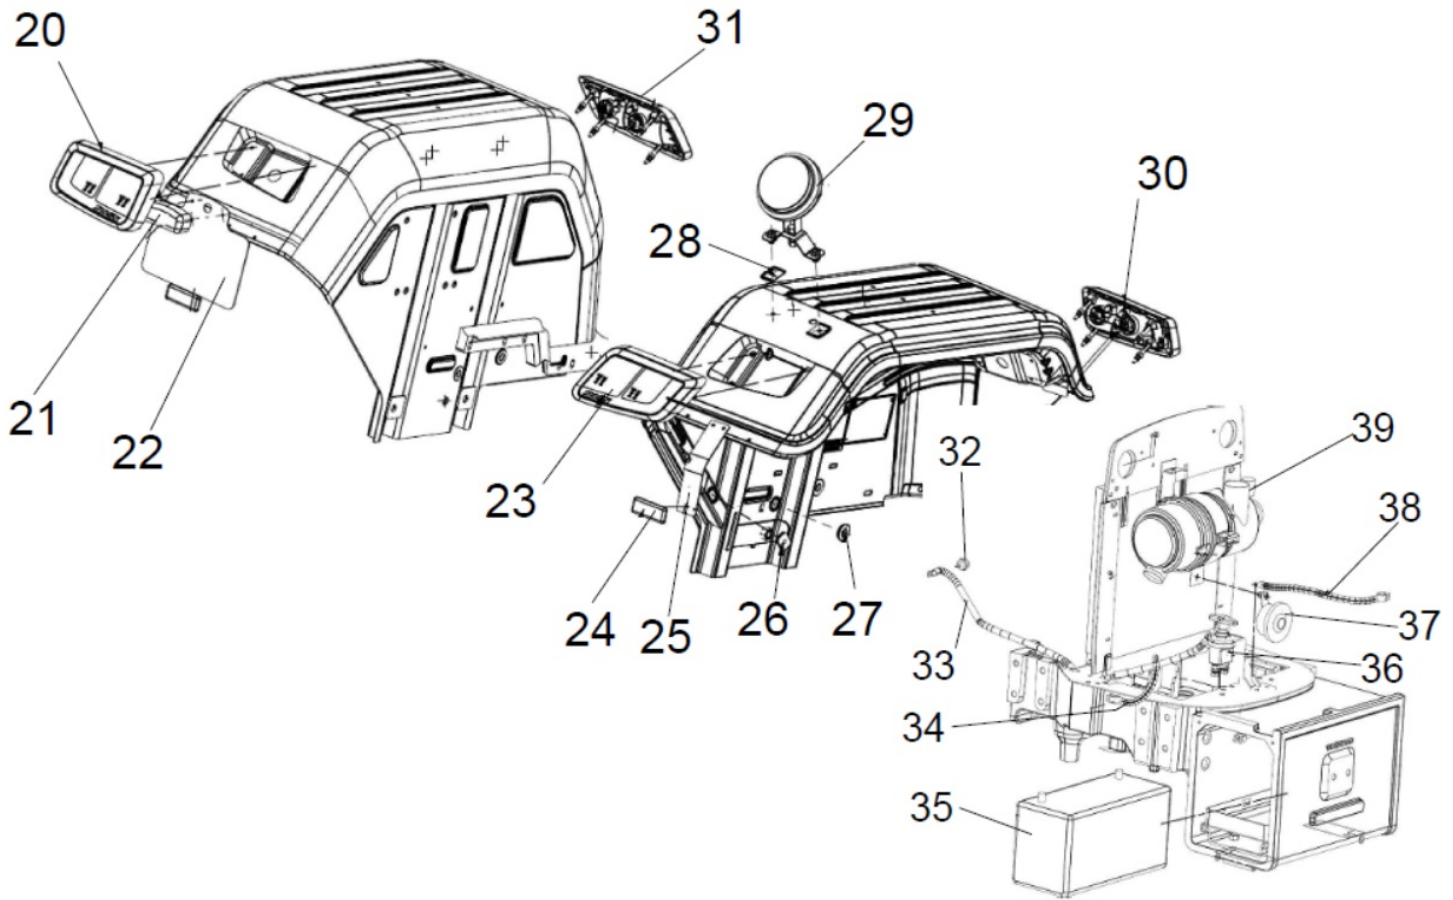

30110A-2/3

ELECTRICALS

Sr.	Model	Item Code	Description	Qty	Int.	Remarks	Cut Off
21	ALL MODELS	10067783AB	LIGHT FOR REGISTRATION PLATE	1			
28	ALL MODELS	10005164AD	Rubber Pad (FOR PLOUGH LAMP)	2			
20	ALL MODELS	300023505A	TAIL LAMP LH	1		INTERCHANGEABLE WITH 300023505B (ROHS)	
21	ALL MODELS	10067783AA	LIGHT FOR REGISTRATION PLATE	1		INTERCHANGEABLE WITH 10067783AB (ROHS)	
22	ALL MODELS	10070858BE	REGISTRATION PLATE	1			
23	ALL MODELS	300023503A	TAIL LAMP RH	1