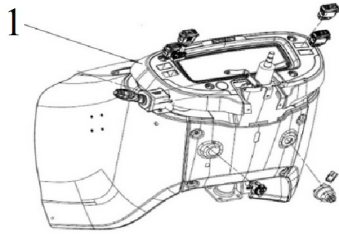

26110A-1-1

CLUSTER ASSY & CHILD PARTS

Sr.	Model	Item Code	Description	Qty	Int.	Remarks	Cut Off
1	ALL MODELS	300007383A	CLUSTER ASSY (FOR 8+2 TRANSMISSION)	1			
2	ALL MODELS	300046863A	DASHBOARD SUB ASSY.(SOLIS)	1		CHILD PART OF CLUSTER ASSY. S.NO. 1	
2.1	ALL MODELS	10045886AA	DASHBOARD	1		CHILD PART OF DASHBOARD SUB ASSY No.2	
2.2	ALL MODELS	10046757AA	DECORATOR TOP	1		CHILD PART OF DASHBOARD SUB ASSY No.2	
2.3	ALL MODELS	10045888AA	DECORATOR LH	1		CHILD PART OF DASHBOARD SUB ASSY No.2