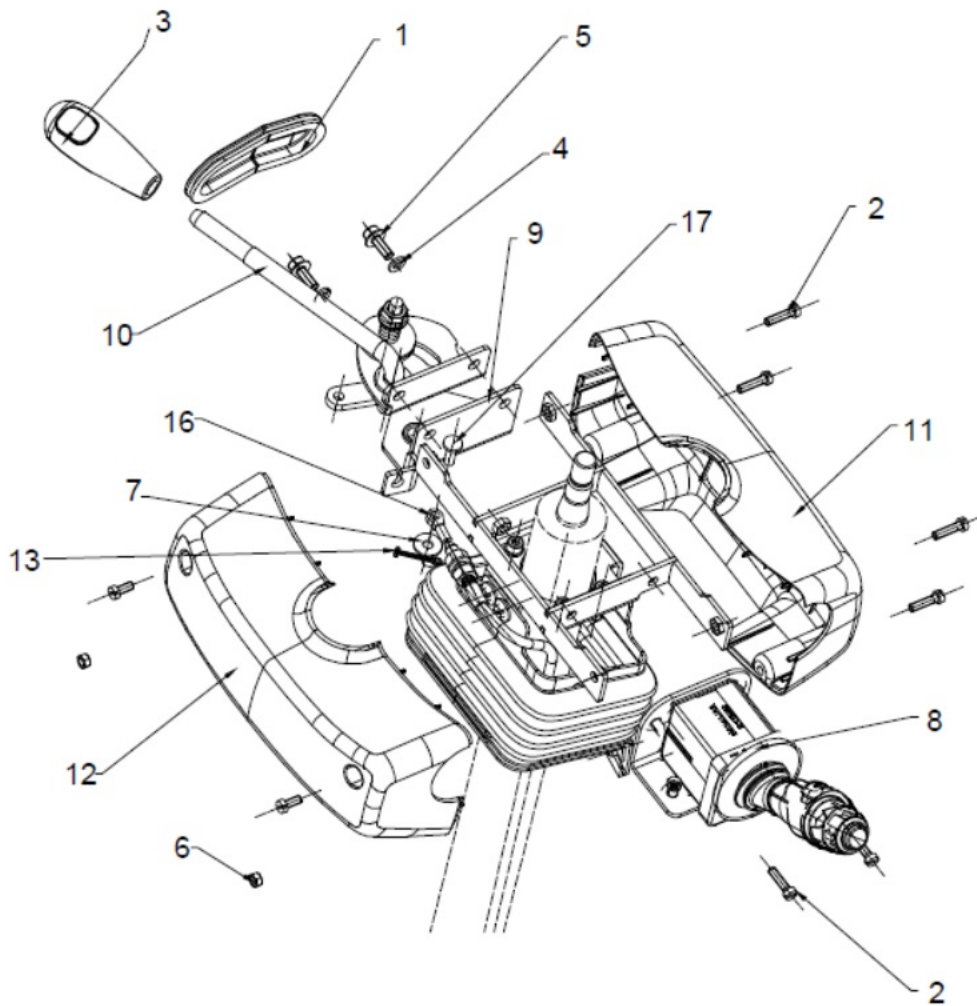

22110A-1/1

HAND ACCELERATOR ASSY

Sr.	Model	Item Code	Description	Qty	Int.	Remarks	Cut Off
6	ALL MODELS	300028453A	HEX NUT M5-8 SA2JS	2			
13	ALL MODELS	20005527AA	SPLIT PIN DIA 1.6*20	1			
2	SOLIS-50(SYNCHRO)	04042905015	SLOTTED CHEESE HD SCREW M5*15	8			
3	SOLIS-50(SYNCHRO)	10053755AC	HAND ACCELATOR KNOB	1			
5	SOLIS-50(SYNCHRO)	20003517AA	HEX FLANGE SCREW M6*1*16-8.8 SA2JS	2		INTERCHANGE ABLE WITH 20005542AA (ROHS)	
8	SOLIS-50(SYNCHRO)	10045813AC	LEVER COMBINATION SWITCH	1			
17	SOLIS-50(SYNCHRO)	10004177AB	PIN FOR ACCELATOR	1		INTERCHANGE ABLE WITH 10039604AA