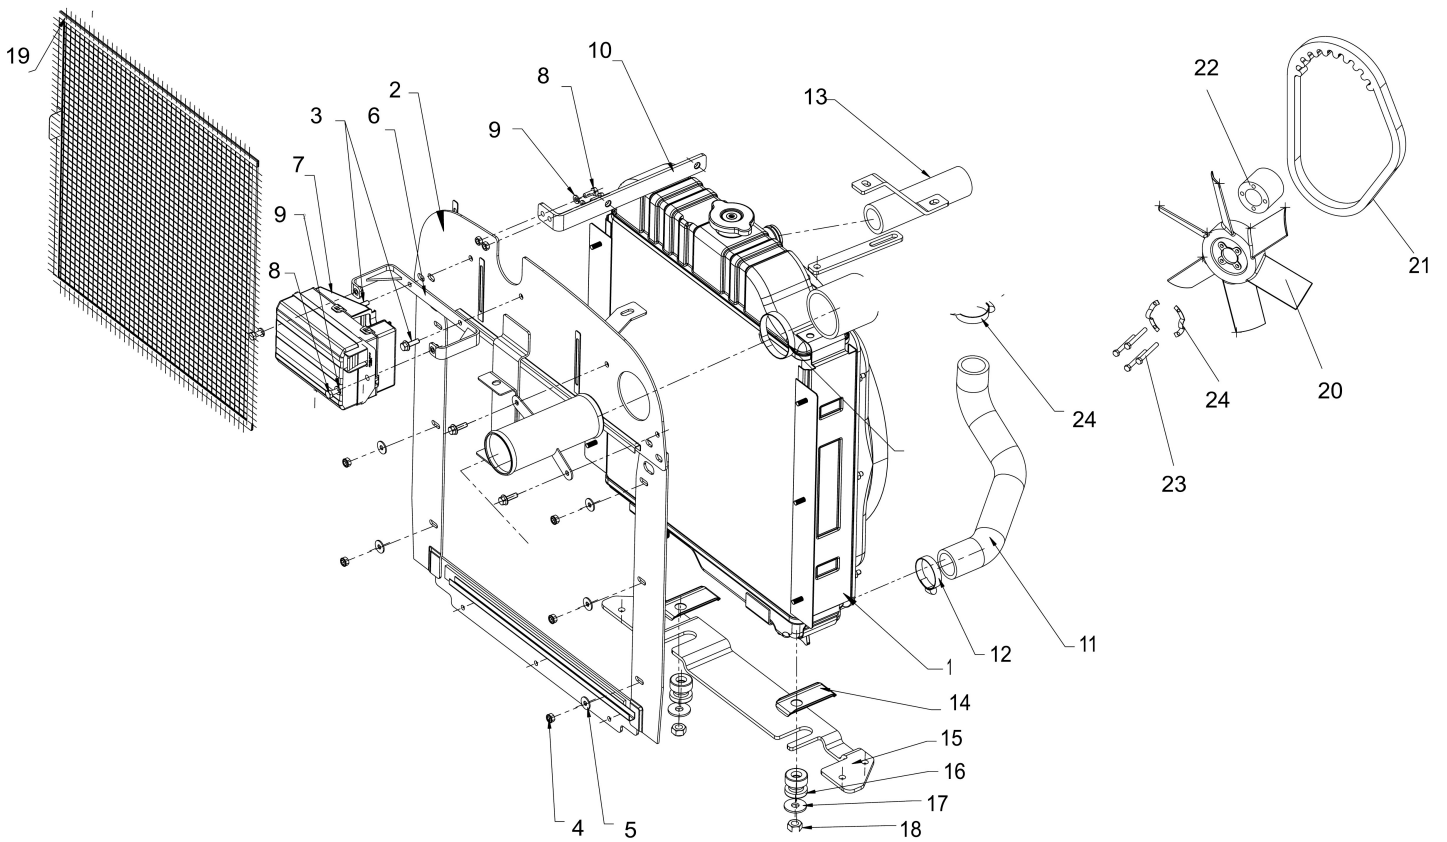

02110A-1/1

RADIATOR ASSY.

Sr.	Model	Item Code	Description	Qty	Int.	Remarks	Cut Off
16	ALL MODELS	703413057B	AVM RUBBER PAD FOR RADIATOR	1			
18	ALL MODELS	200000416B	HEX NYLOC NUT M14X2 10 SA4GS	2			
14	SOLIS-50(SYNCHRO)	10029559AE	WASHER RADIATOR	2		INTERCHANGEABLE WITH 300001669B (ROHS)	
20	SOLIS-50(SYNCHRO)	803413056C	FAN ASSY. Ø400(SHEET METAL)6 BLADE-24DEG	1			
21	SOLIS-50(SYNCHRO)	10002703AA	V-BELT (B-48)	1			
22	SOLIS-50(SYNCHRO) 2WD	10002387AA	SPACER DIA 72X15	1			
22	SOLIS-50(SYNCHRO) 4WD	10002386BA	SPACER DIA 72X45(NYLON)	1		INTERCHANGEABLE WITH 10002386BB