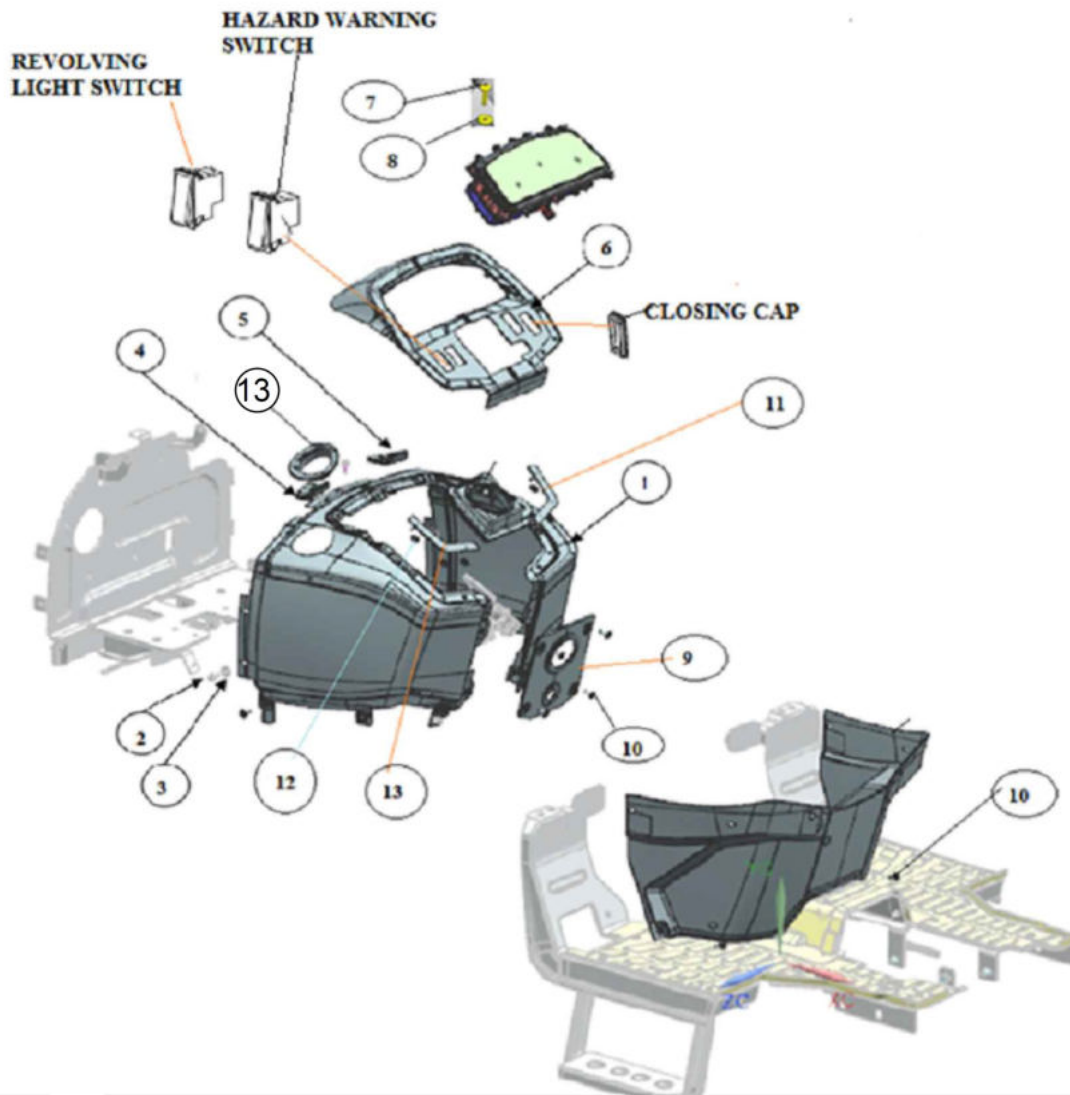

16110A-1/1

DASHBOARD

Sr.	Model	Item Code	Description	Qty	Int.	Remarks	Cut Off
8	ALL MODELS	300032712A	WASHER	5			
12	ALL MODELS	300003840A	RETAINING WASHER DIA 6	6			
1	ALL MODELS	300000486B	DASHBOARD ASSY W/O PAINT	1			
1	ALL MODELS	300000483B	DASHBOARD ASSY WITH BLUE PAINT	1			
2	ALL MODELS	20003517AB	HEX FLANGE SCREW M6*1*16-8.8 SA4JS	5		INTERCHANGEABLE WITH 20005542AA (ROHS)	
3	ALL MODELS	04030600006	PLAIN WASHER DIA 6.4 *DIA 18 *1.5	5			
4	ALL MODELS	300009568A	HINGE GROMMET LH	1