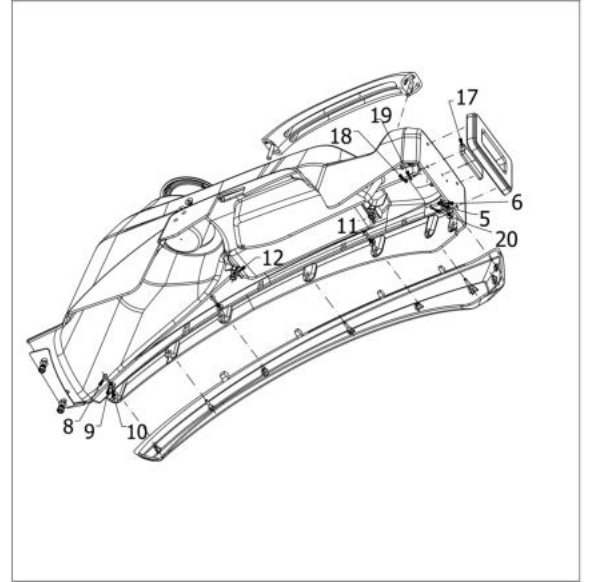

12120A-1/1

FENDER LH ASSY.

Sr.	Model	Item Code	Description	Qty	Int.	Remarks	Cut Off
6	ALL MODELS	300032712A	WASHER	8			
10	ALL MODELS	300032712A	WASHER	5			
20	ALL MODELS	20005589AA	HEX HEAD SCREW M5X16_8.8 SA4GS	8			
1	ALL MODELS	300062374B	HST FENDER LH	1			
2	ALL MODELS	300047715B	HST_FENDER_SIDE CLADDING_LH	1			
3	ALL MODELS	300061851B	FENDER HANDLE LH	1			
4	ALL MODELS	300047718B	REFLECTOR COVER ASSY HST	1			
5	ALL MODELS	04030400005	SPRING WASHER B - 5	8