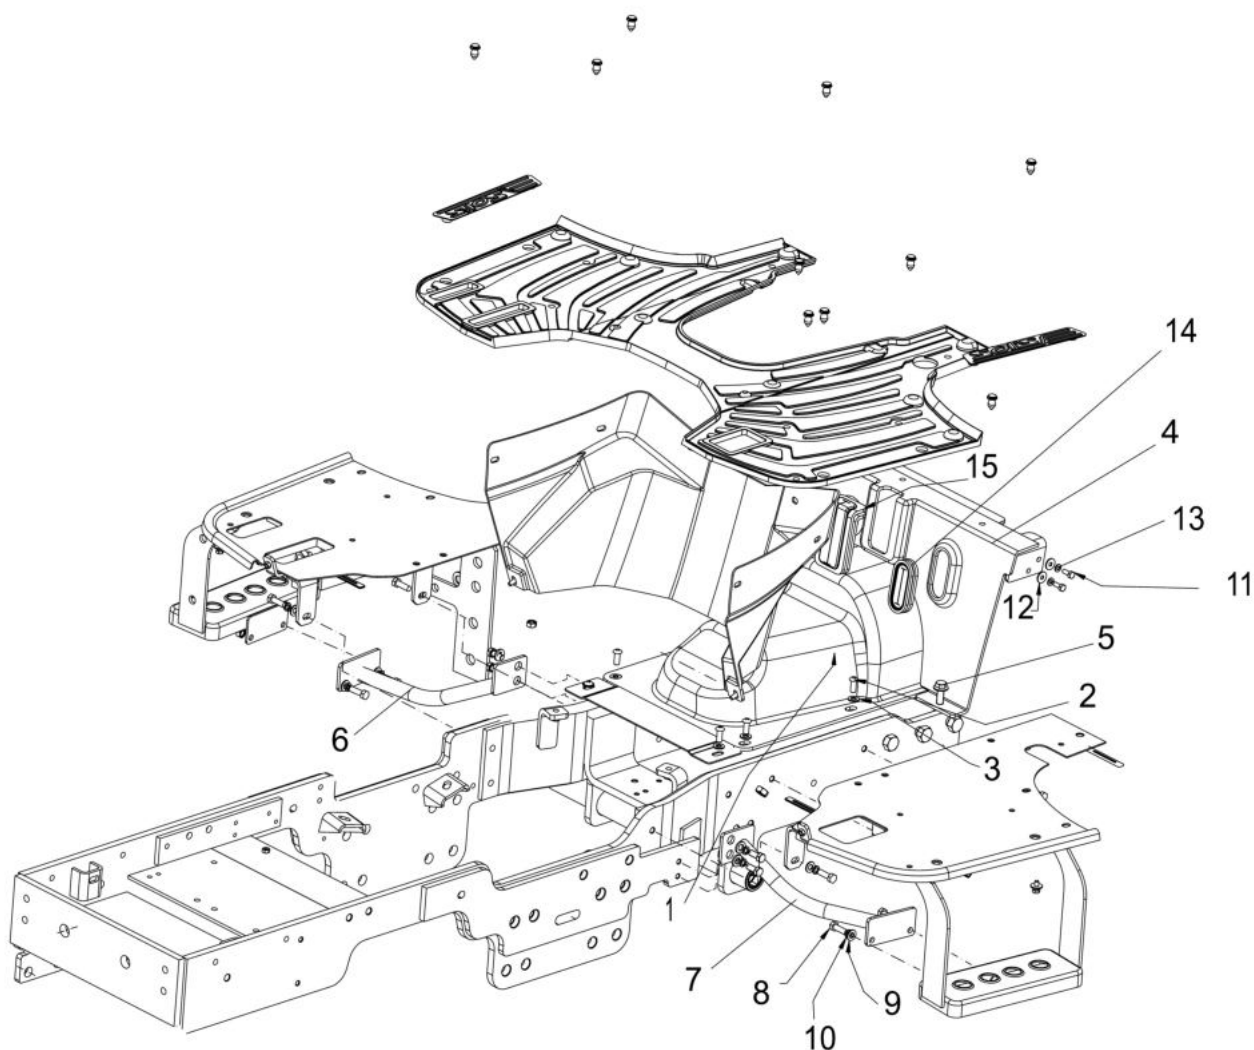

13120A-1/1

FLOOR MID

Sr.	Model	Item Code	Description	Qty	Int.	Remarks	Cut Off
5	ALL MODELS	20005540AA	HEX FLANGE SCREW M10*1.5*25-8.8 SA4GS	2			
1	ALL MODELS	300002922C	MID FLOOR HST	1			
2	ALL MODELS	20004658AA	USS PHILIPS M/C SCREW(M8X20)	4		INTERCHANGEABLE WITH 20004658AB (ROHS)	
3	ALL MODELS	04030600008	PLAIN WASHER DIA 8.4 *DIA 17*1.6	4			
4	ALL MODELS	300003142C	COVER REAR	1			
5	ALL MODELS	20003515AA	HEX FLANGE SCREW M10*1.5*25-8.8 SA2	2		INTERCHANGEABLE WITH 20005540AA (ROHS)