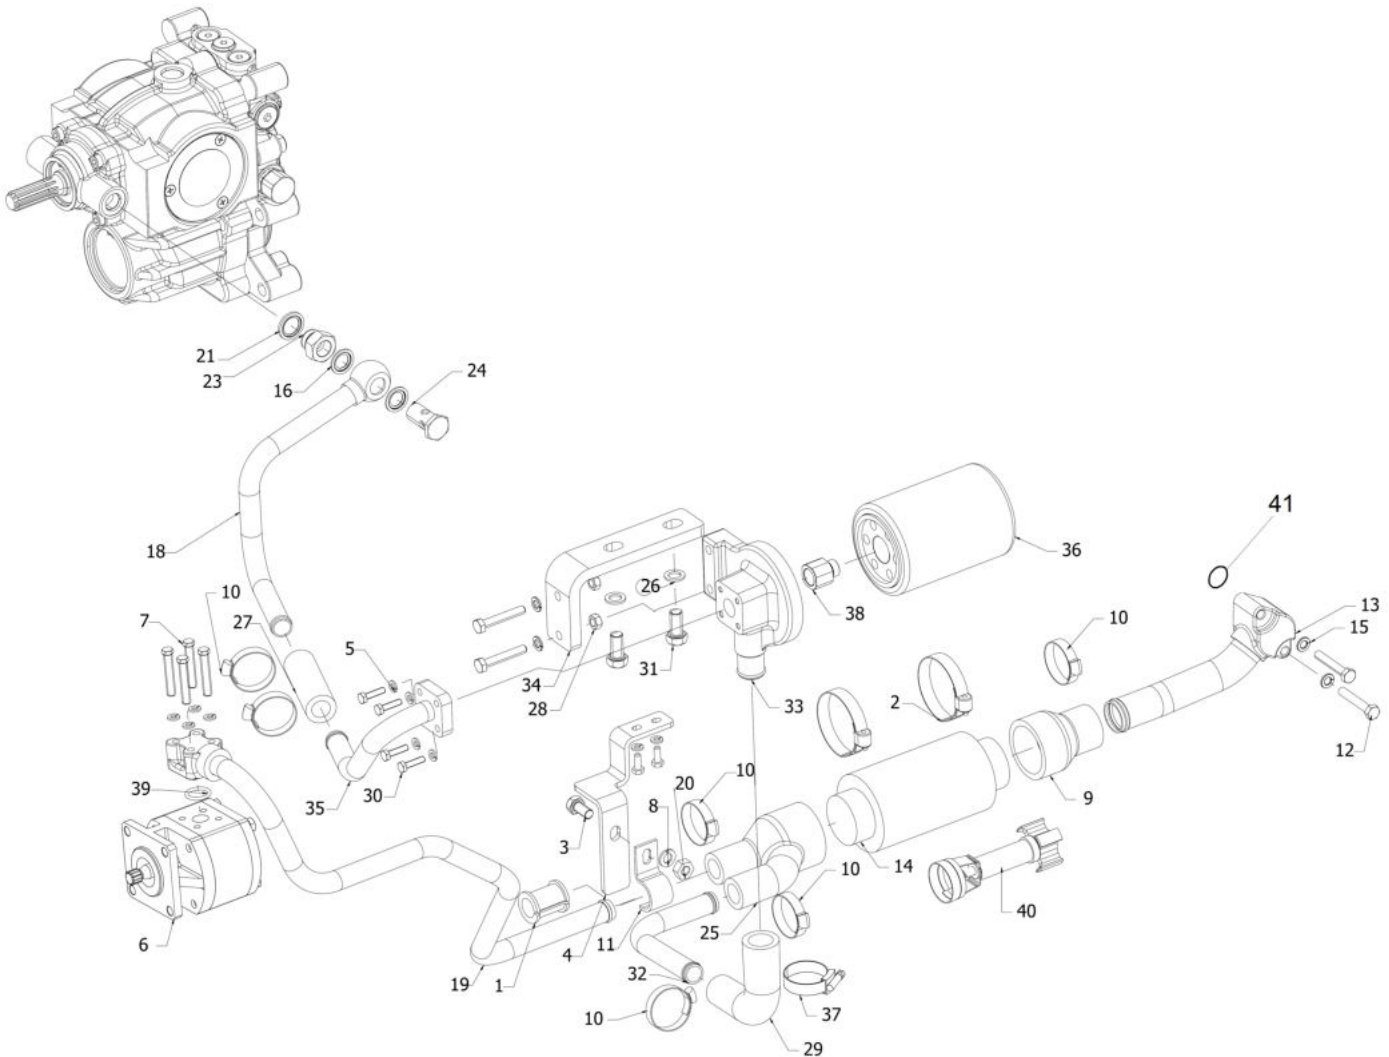

10120A-1/2

SUCTION LINE HST

Sr.	Model	Item Code	Description	Qty	Int.	Remarks	Cut Off
12	ALL MODELS	20005658AA	HEX, HEAD SCREW M8 X 1.25 - 50 SA2JS	4			
24	ALL MODELS	200000443A	BENJO BOLT M18X1.5 IS:3174-1974	1			
31	ALL MODELS	20005682AA	HEX SCREW M12X1.75X25 -10.9 SA4GS	2			
41	ALL MODELS	10052711AC	O-RING DIA 37.82 X DIA 1.78	1			
41	ALL MODELS	20005375AC	O-RING Ø36XØ1.78	1	YES		MEMRMKSNHJ KH07199
1	ALL MODELS	10081598AB	VIBRATION DAMPER	1			
2	ALL MODELS	20004394AA	WORM CLAMP 57.2-65.1/SAE 44 NORMA	2			
3	ALL MODELS	20003235AB	HEX SCREW M10X20	1