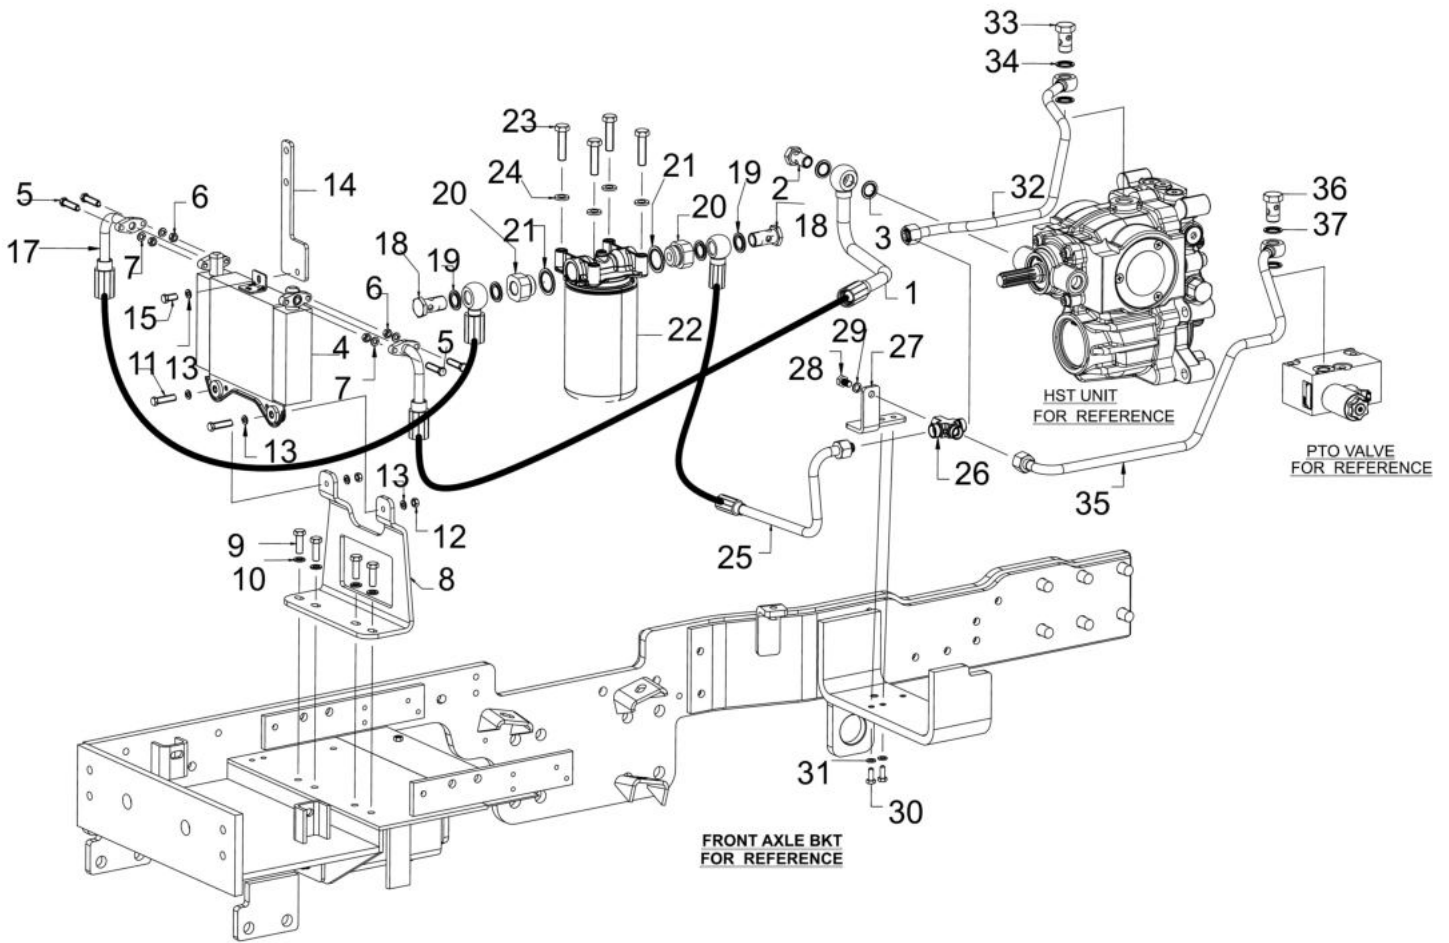

10130A-1/1

OIL COOLER & FILTER ASSY.

Sr.	Model	Item Code	Description	Qty	Int.	Remarks	Cut Off
18	ALL MODELS	10067936AB	BANJO BOLT (M18X1.5)	2			
20	ALL MODELS	10082630AC	ADOPTER 3/4" BSP	2			
1	ALL MODELS	300114312B	PIPE CHARGE PUMP TO OIL COOLER IN	1			
2	ALL MODELS	10026913AA	BANJO BOLT DIA 16.4X34 (19TPI)	1			
3	ALL MODELS	10012585AB	BONDED SEAL FOR 3/8" BSP	2			
4	ALL MODELS	300113819A	OIL COOLER ASSY	1			
5	ALL MODELS	20005568AA	HEX SCREW M6X30 SA4GS	4			
6	ALL MODELS	20003354AB	HEX NUT M6 -8 SA2JS	4		INTERCHANGEABLE WITH 20005491AA