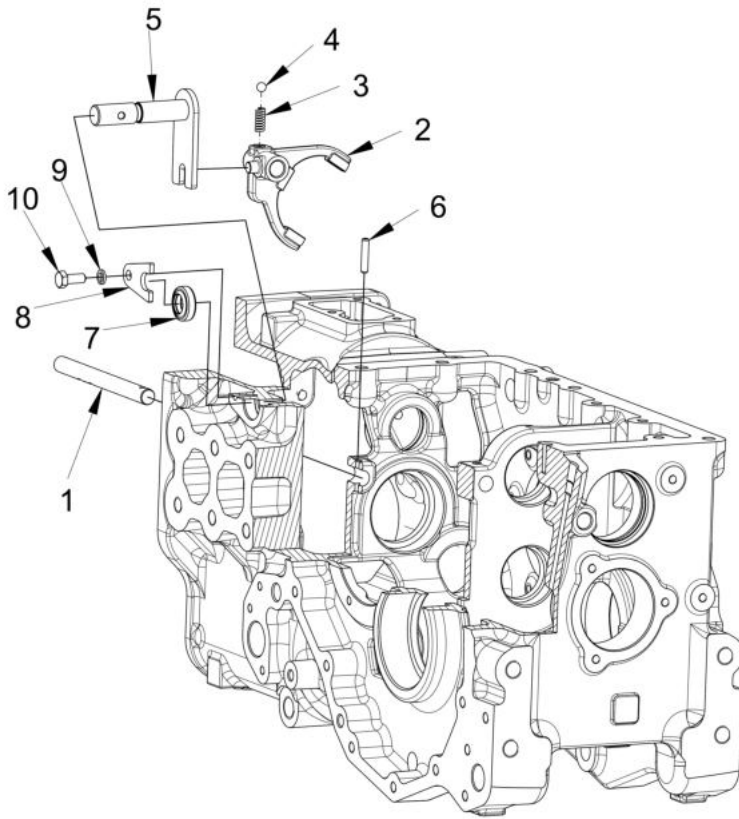

06110A-1/1

RANGE SHIFTING FORK ASSY.

Sr.	Model	Item Code	Description	Qty	Int.	Remarks	Cut Off
11	ALL MODELS	20005030AA	SPRING COTTER SLEEVE 6X36 HEAVY DUTY DIN	1	YES		MEMRMKSNHD KH07286
1	ALL MODELS	10096212AB	SHIFTER ROD HI-LOW	1			
2	ALL MODELS	10096208AB	FORK HI-LOW (FORGING)	1			
3	ALL MODELS	10096117AA	SPRING (RANGE/4WD/PTO)	1			
4	ALL MODELS	10020864AB	BALL 8 DIA GRADE 20 IS:2898	1			
5	ALL MODELS	10096214CA	PIVOT LUG HI-LOW	1			
6	ALL MODELS	20005032AA	SPRING COTTER SLEEVE 6X30 HEAVY DUTY DIN 1481 ISO 8752 BN 876	1			
7	ALL MODELS	300127230A	OIL SEAL	1