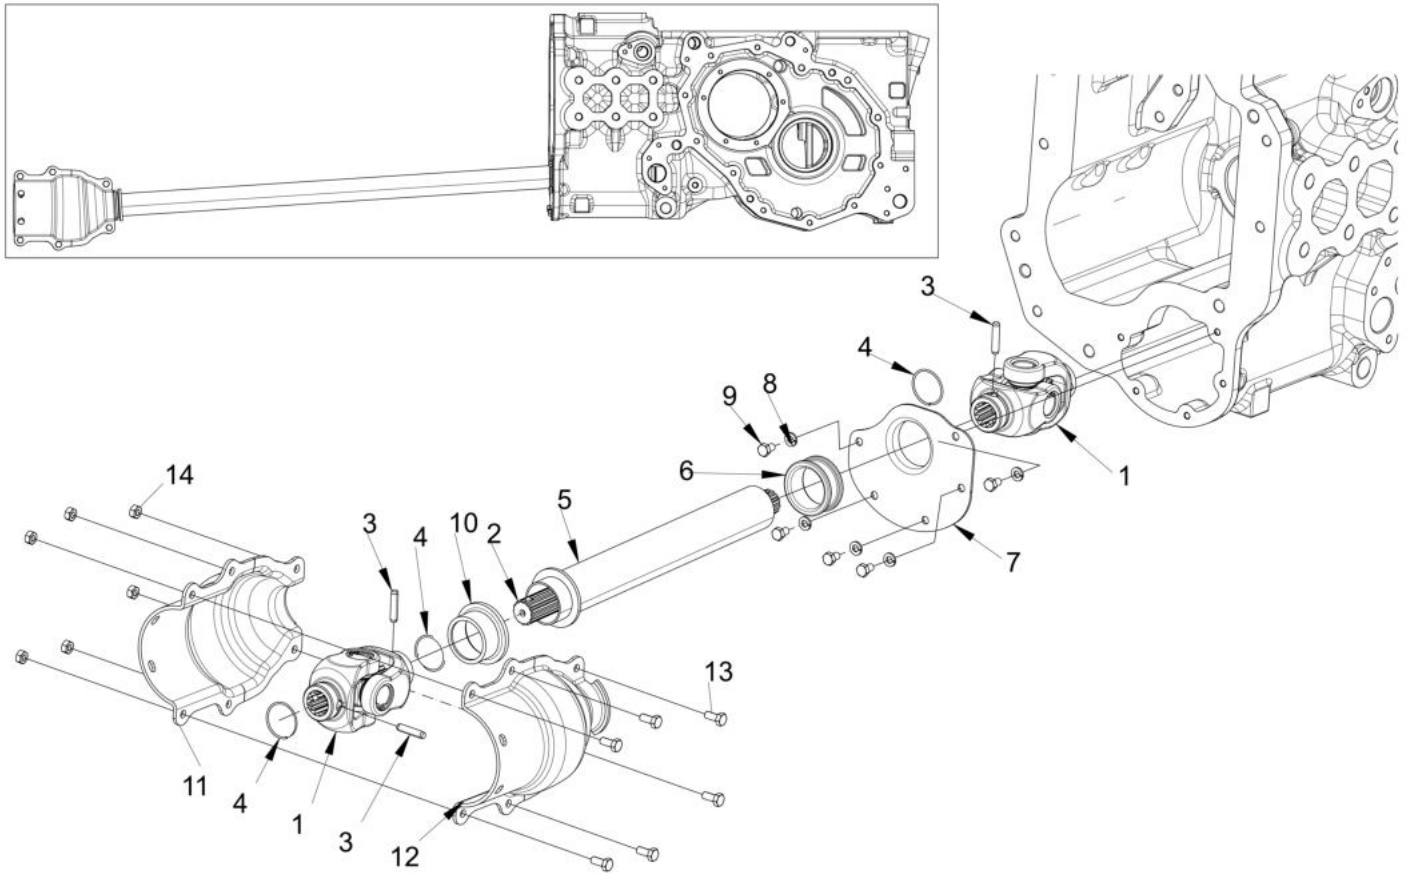

05150A-1/1 FRONT AXLE PROPELLER SHAFT ASSY.

Sr.	Model	Item Code	Description	Qty	Int.	Remarks	Cut Off
13	ALL MODELS	20005496AA	HEX HEAD SCREW M6X1X14 8.8 SA4GS	6			
4	ALL MODELS	20004355AD	SNAP RING FOR SHAFT DIA 32 (DIN 7993)	3	YES WITH 2000 4355 AB		FOR EU MODELS-MEMRMKSNSJK H07112
1	ALL MODELS	10056292AD	UNIVERSAL JOINT	2			
2	ALL MODELS	10096295AB	FRONT PTO SHAFT	1			
3	ALL MODELS	10052452AA	DOWEL PIN (6X28) FOR UNIVERSAL JOINT & FRONT PTO	3			
4	ALL MODELS	20004355AB	SNAP RING FOR SHAFT DIA 32 (DIN 7993)	3		INTERCHANGEABLE WITH 20004355AD (ROHS)