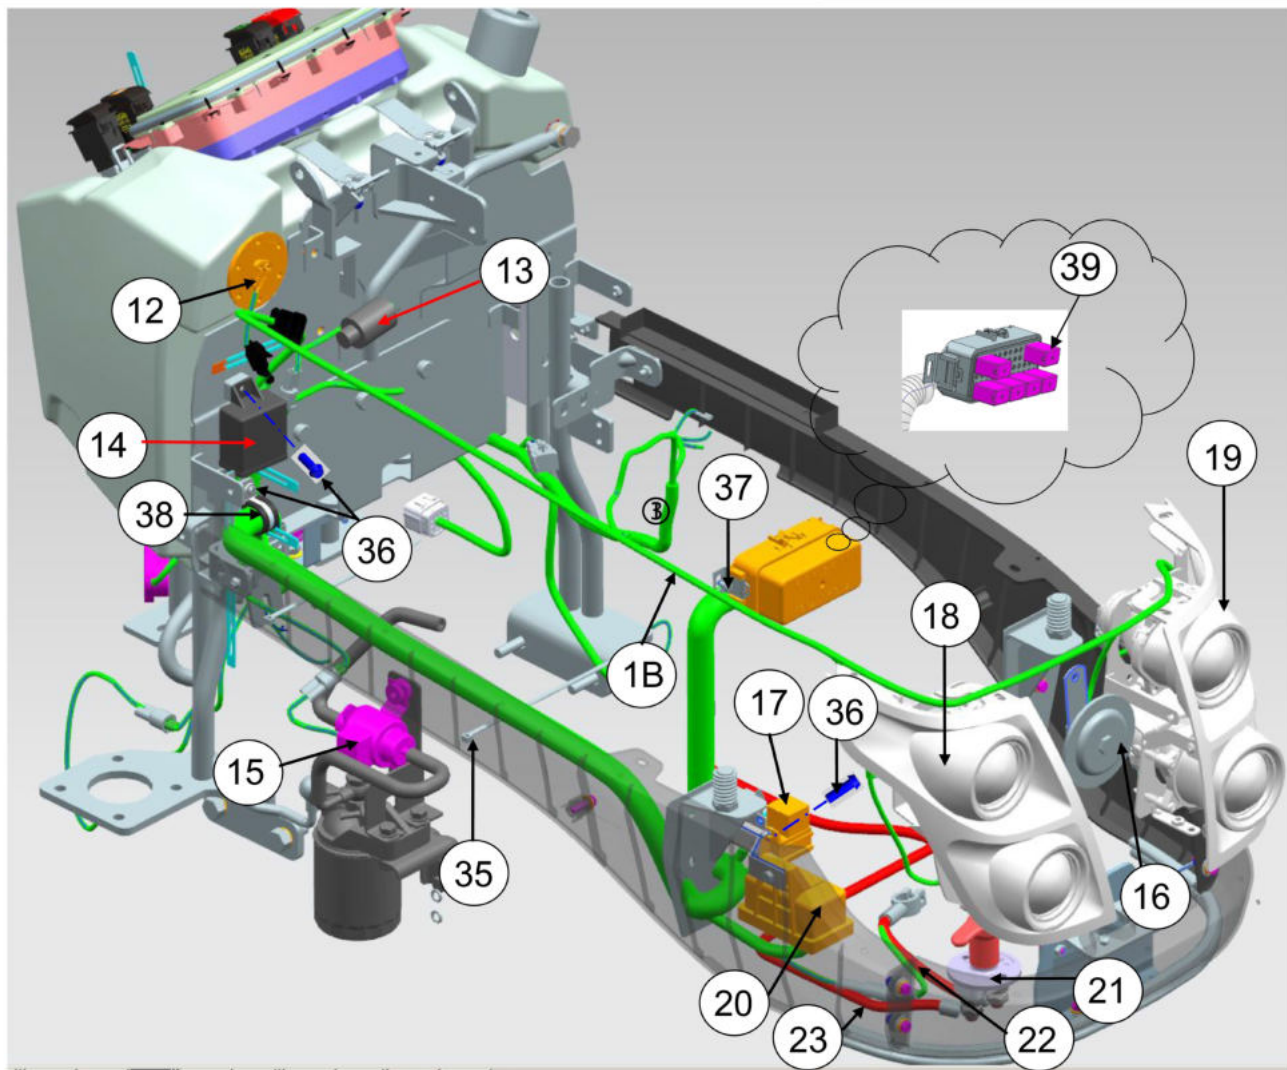

26110A-1/2

ELECTRICALS

Sr.	Model	Item Code	Description	Qty	Int.	Remarks	Cut Off
37	ALL MODELS	20005534AA	SLOTTED CHEESE HEAD SCREW M5*15	2			
20	ALL MODELS	10053458AC	GLOW CONTROL UNIT	1	YES		MEMRMGSNSB LH09497
12	ALL MODELS	300059040A	TANK UNIT	1			
13	ALL MODELS	20001508AA	CLOGGING SENSOR	1			
14	ALL MODELS	10096602AA	SAFETY CONTROLLER FOR ENGINE SHUT-OFF	1			
15	ALL MODELS	10051600AA	FUEL FEED PUMP	1		INTERCHANGE ABLE WITH 10051600AB (ROHS)	
16	ALL MODELS	10024999AA	HORN (E-MARK)	1		INTERCHANGE ABLE WITH 10055476AA