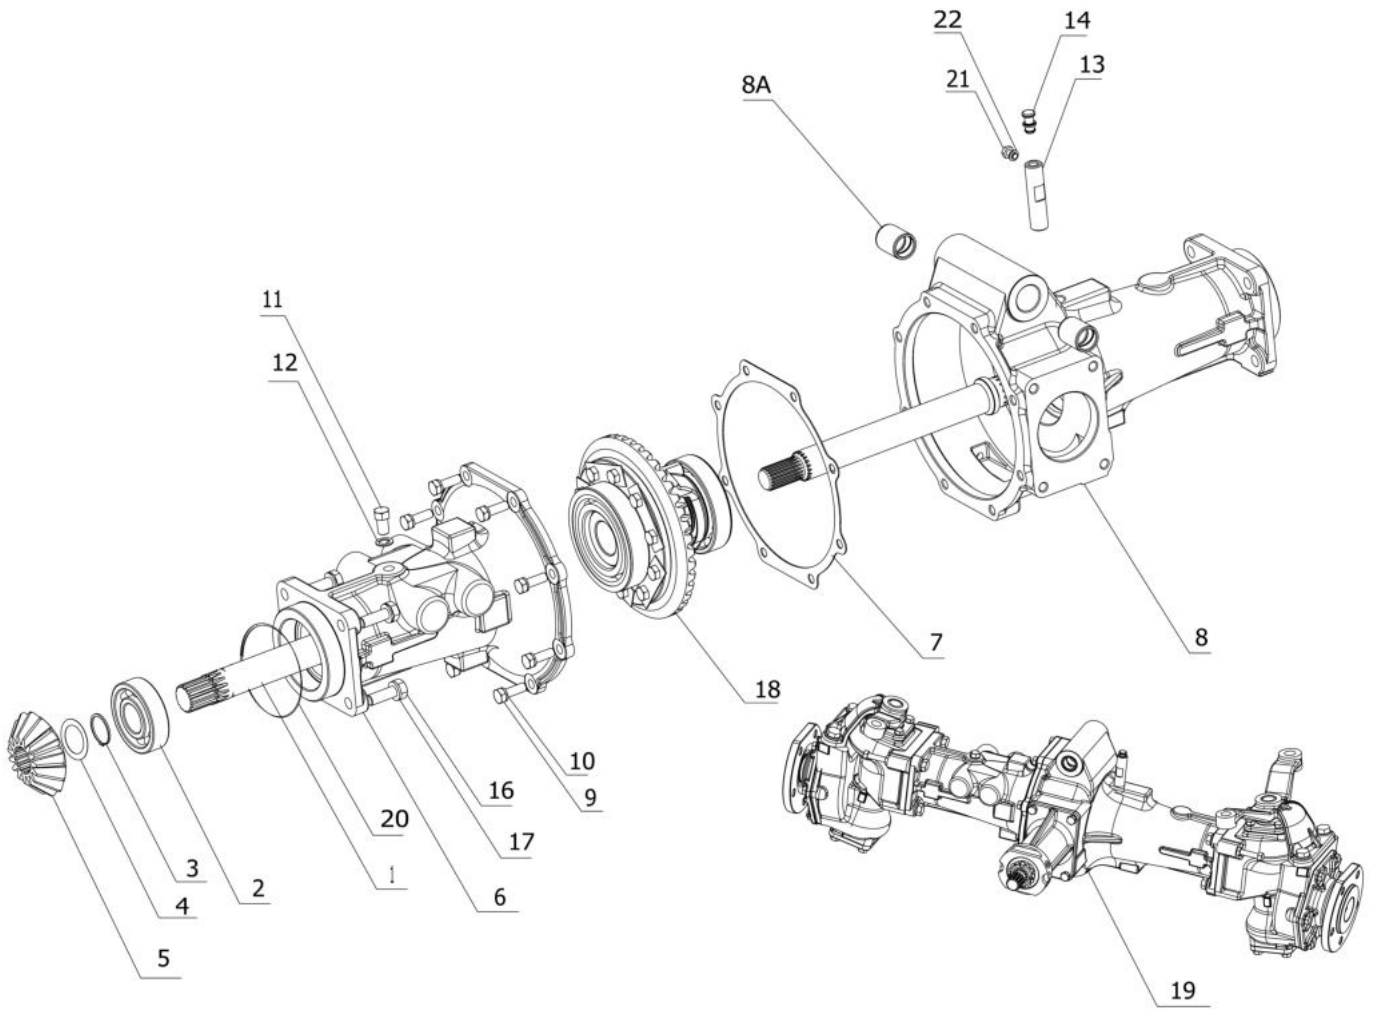

20140A-1/1

FRONT AXLE- TRUMPET ASSY

Sr.	Model	Item Code	Description	Qty	Int.	Remarks	Cut Off
7	ALL MODELS	10054284AA	GASKET (FRONT AXLE HSG)	1			
8A	ALL MODELS	300059783A	BUSH (FRONT AXLE HOUSING)	2			
1	ALL MODELS	10051010AC	FRONT AXLE SHAFT	2			
2	ALL MODELS	20004125AA	BALL BEARING 63/28	2		INTERCHANGEABLE WITH 20004125AB (ROHS)	
3	ALL MODELS	20004276AA	EXTERNAL CICLIP A-28	2			
4	ALL MODELS	10051309AA	SHIM(GEAR Z-15)-0.20	1			
4(i)	ALL MODELS	10051310AA	SHIM(GEAR Z-15)-0.30	1