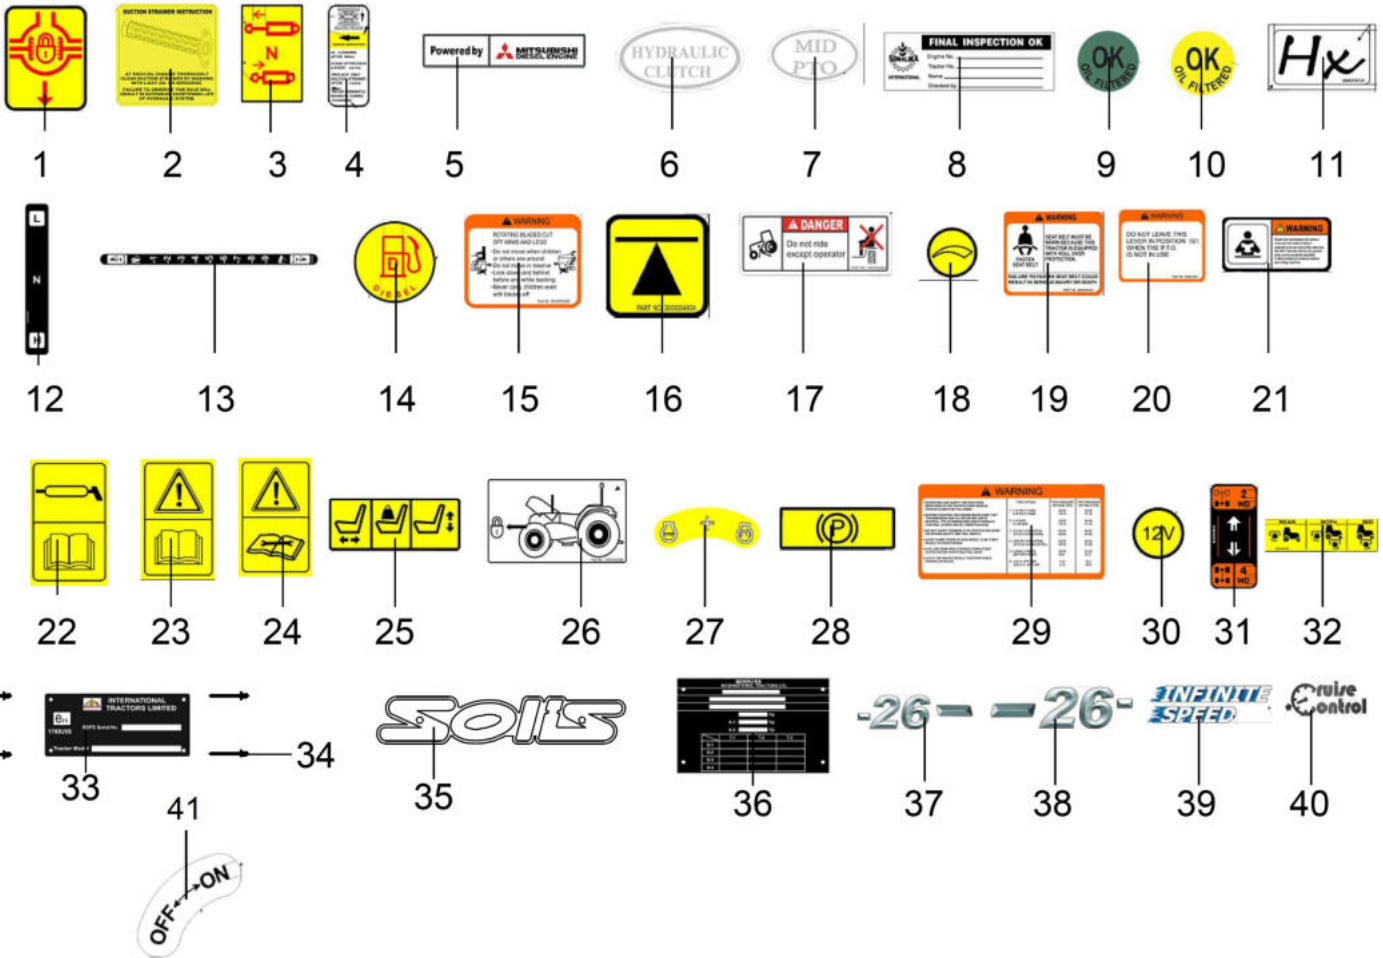

24110A-1/2

STICKERS

Sr.	Model	Item Code	Description	Qty	Int.	Remarks	Cut Off
8	ALL MODELS	10004729AB	STICKER(FINAL INSPECTION)	2			
9	ALL MODELS	10004899AB	STICKER OK FILTERED (FOR DRAIN PLUG)	1			
10	ALL MODELS	10002428AB	STICKER OK FILTER	1			
15	ALL MODELS	300005508C	STICKER FOR RIDING INSTRUCTION	1			
28	ALL MODELS	10084536AB	STICKER FOR PARKING BRAKE	1			
29	ALL MODELS	300012534C	STICKER FOR TYRE PRESSURE	1			
41	ALL MODELS	300076351A	STICKER FOR BATTERY DISCONNECT	1		NEW PART ADDED	MEMRMKSNHD KH07379
1	ALL MODELS	300005470A	STICKER FOR DIFF. LOCK	1