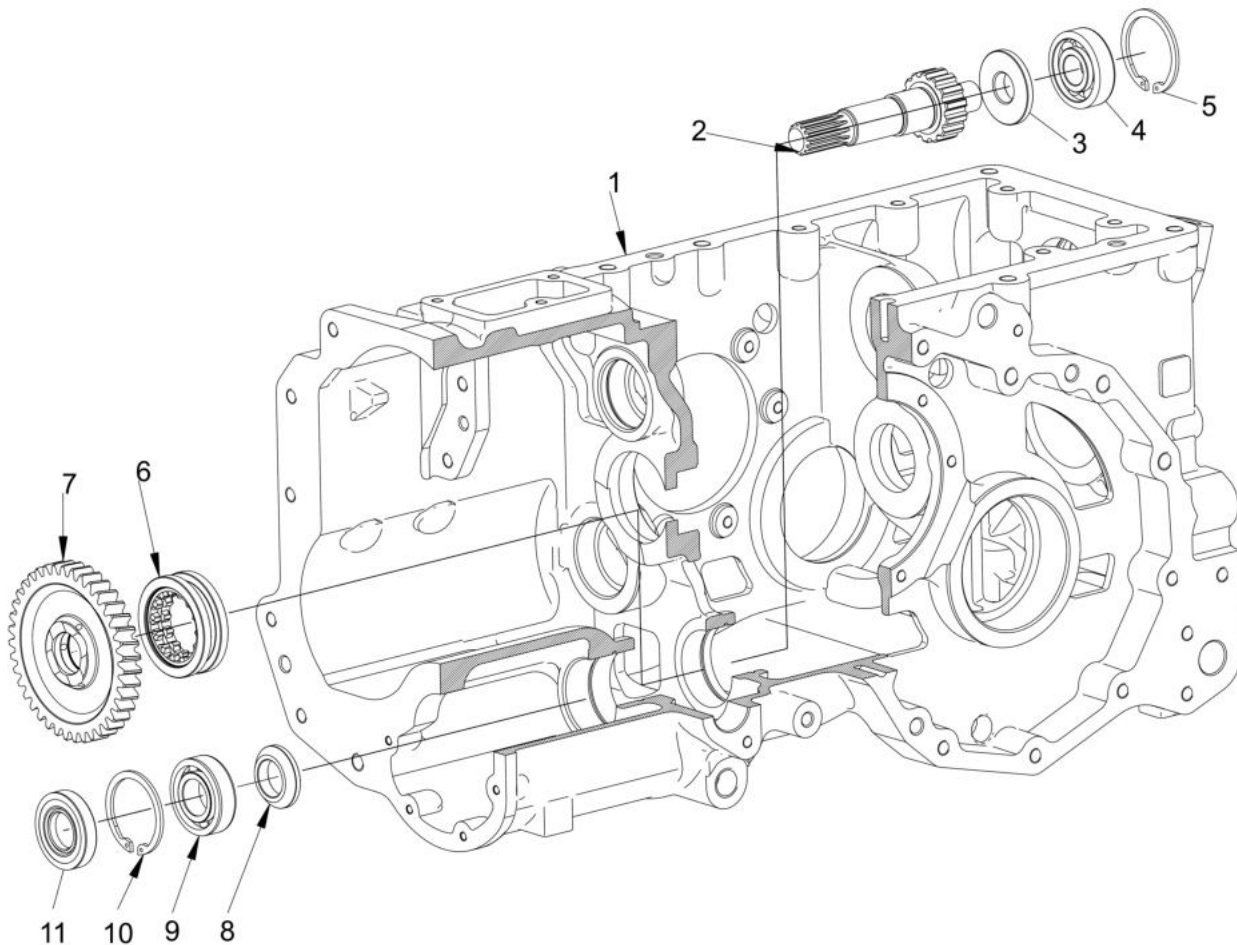

05170A-1/1

4WD SHAFT ASSY

Sr.	Model	Item Code	Description	Qty	Int.	Remarks	Cut Off
1	ALL MODELS	10096019AD	TRANSMISSION HSG.	1			
2	ALL MODELS	10096269AC	4WD OUTPUT SHAFT	1			
3	ALL MODELS	10096449AA	SPACER 2 FOR 4WD OUTPUT SHAFT	1			
4	ALL MODELS	20003477AB	BALL BEARING 6304	1			
5	ALL MODELS	20005668AA	INTERNAL CIRCLIP B-52 H (IS-3075)	1			
6	ALL MODELS	10096282AB	SHIFTER SLEEVE 4WD	1			
7	ALL MODELS	10096276AC	DRIVEN GEAR 4WD Z-39	1			
8	ALL MODELS	10096275AA	SPACER 1 FOR 4WD OUTPUT SHAFT	1