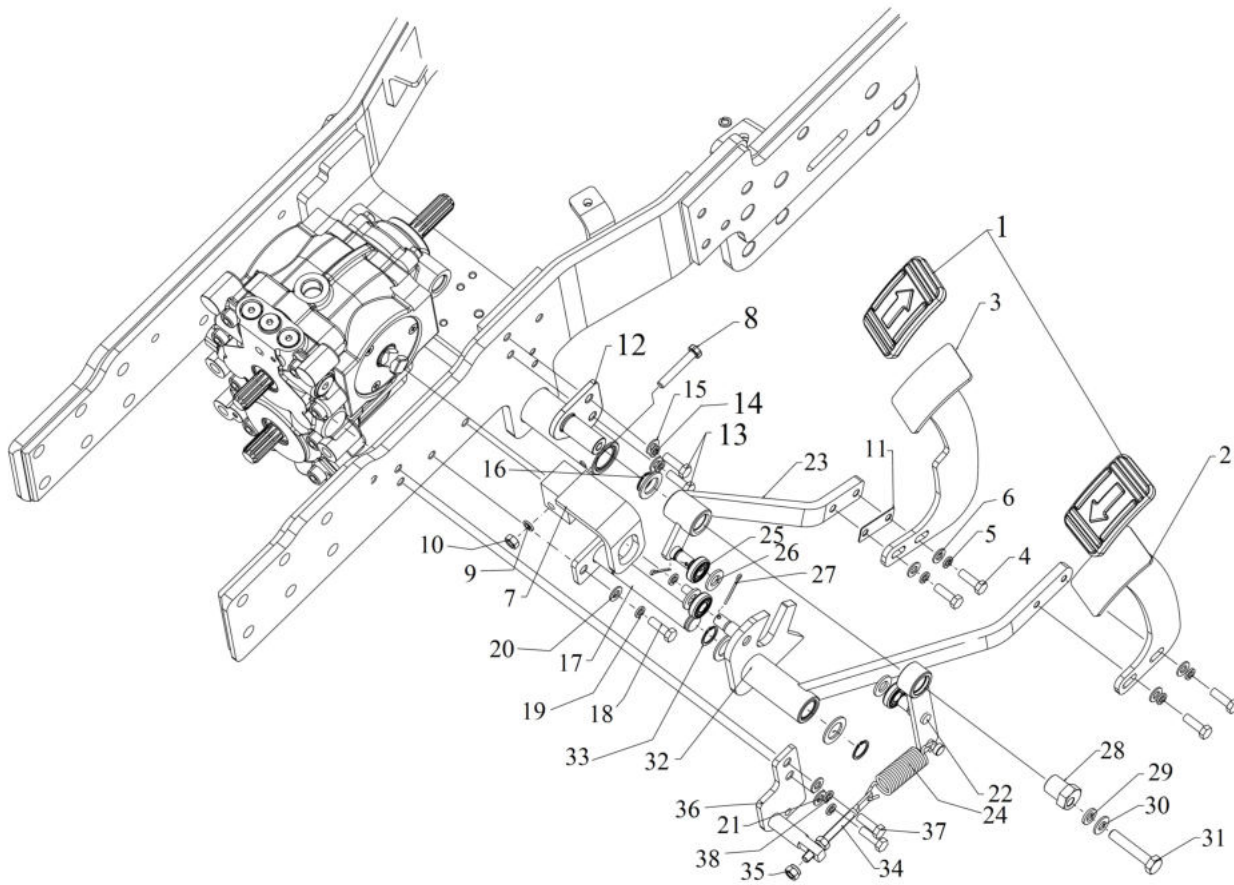

18120A-1/2

PEDAL ASSY.(FORWARD REVERSE)

Sr.	Model	Item Code	Description	Qty	Int.	Remarks	Cut Off
8	ALL MODELS	20005658AA	HEX, HEAD SCREW M8 X 1.25 - 50 SA2JS	1			
25	ALL MODELS	20004297AC	BALL BEARING 6001 ZZ	3			
35	ALL MODELS	20004917AB	HEX NYLOC NUT M8*1.25 8	2			
1	ALL MODELS	10096473AA	DIRECTION PAD FOR PEDALS	2			
2	ALL MODELS	10096479AB	REVERSE PEDAL	1			
3	ALL MODELS	10096474AB	FORWARD PEDAL	1			
4	ALL MODELS	20004977AA	HEX HEAD SCREW M8X1.25X25 8-8 SA4NS	4			
5	ALL MODELS	04030400008	SPRING WASHER B-8	4