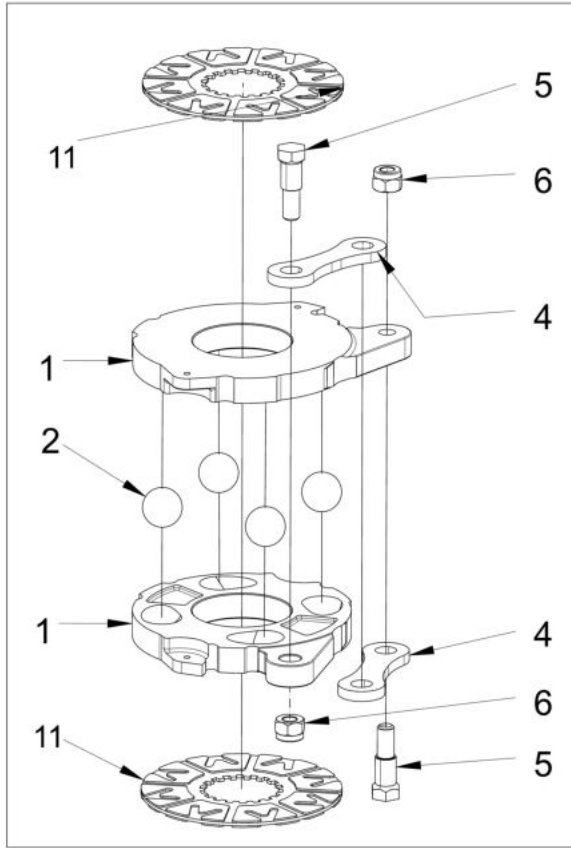

09110A-1/1

BRAKE SUB ASSY.

Sr.	Model	Item Code	Description	Qty	Int.	Remarks	Cut Off
1	ALL MODELS	300038793A	ACTUATING PLATE BRAKE	2			
2	ALL MODELS	300039424A	STEEL BALL ? 19	4			
3	ALL MODELS	300038902A	SPRING FOR BRAKE	2			
4	ALL MODELS	300038804A	LINK BRAKE	2			
5	ALL MODELS	300038900A	BRAKE LINK PIN	2			
6	ALL MODELS	20004917AB	HEX NYLOC NUT M8*1.25 8 SA4JS	2			
7	ALL MODELS	300038839A	LINK ROD BRAKE	1			
8	ALL MODELS	300034887A	JAW PIN (OIB)	1