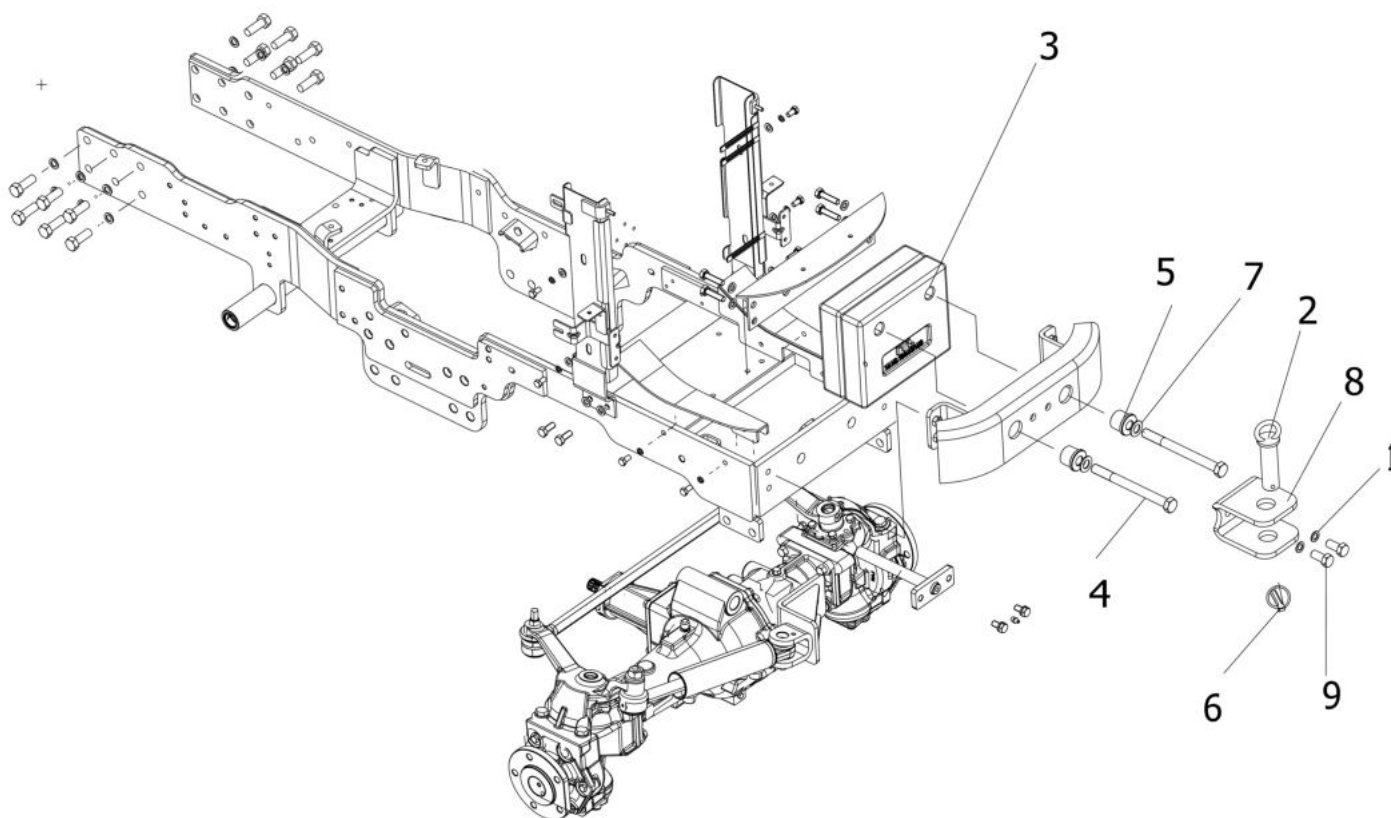

19120A-1/1

FRONT WEIGHT.

Sr.	Model	Item Code	Description	Qty	Int.	Remarks	Cut Off
1	ALL MODELS	20005520AA	SPRING WASHER B-14 TYPE A IS: 3067-1972	2			
2	ALL MODELS	10055143AC	PIN (FOR SWINGING DRAW BAR)	1			
4	ALL MODELS	20005547AA	HEX BOLT ,M16*2*175 10.9 SA4GS	2			
1	ALL MODELS	04030400014	SPRING WASHER B-14	2		INTERCHANGE ABLE WITH 20005520AA (ROHS)	
2	ALL MODELS	10053753AB	PIN (FOR SWINGING DRAW BAR)	1			
3	ALL MODELS	10053152BA	DEAD WEIGHT -UN PAINTED	2			
4	ALL MODELS	20004753AA	HEX BOLT M16X2X175 10.9 SA2JS	2		INTERCHANGE ABLE WITH 20005547AA