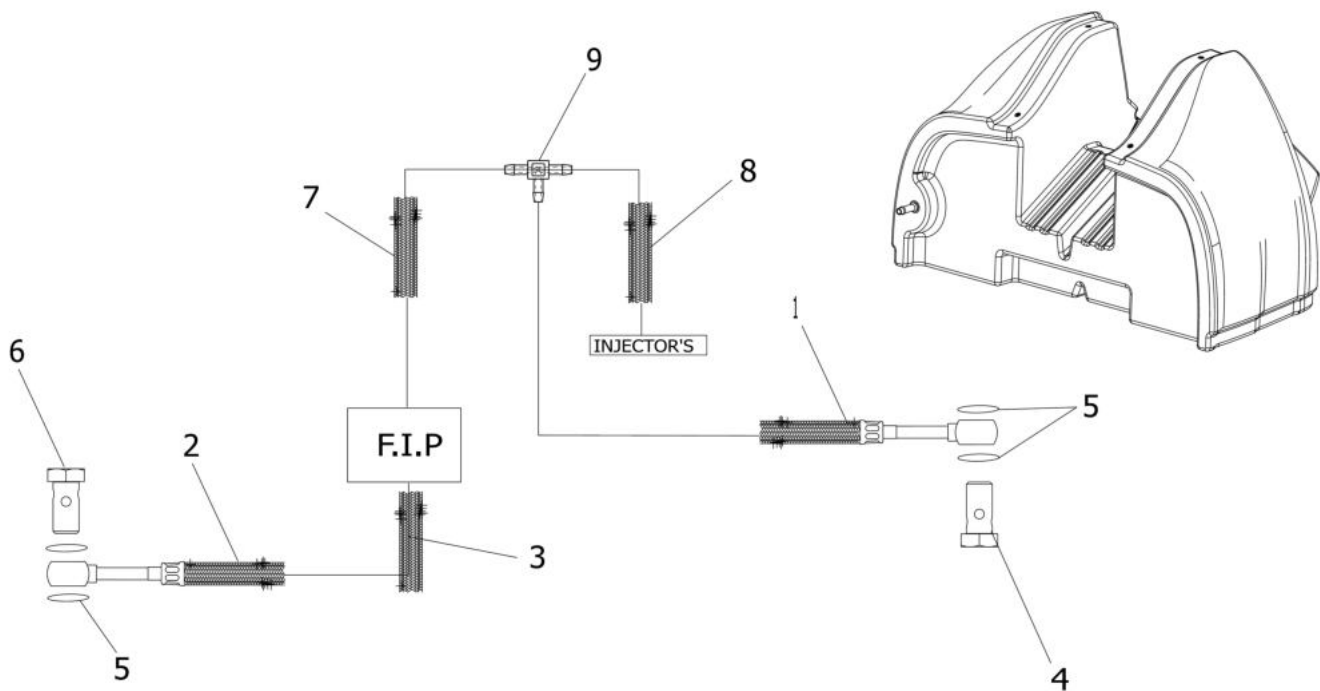

17150A-1/1

FUEL PIPES

Sr.	Model	Item Code	Description	Qty	Int.	Remarks	Cut Off
1	ALL MODELS	10081993AA	BACK FLOW FUEL PIPE	1			
2	ALL MODELS	300003324A	FUEL PIPE (FILTER TO FEED PUMP)	1			
3	ALL MODELS	300003326A	FUEL PIPE (FEEDPUMP TO FIP)	1			
4	ALL MODELS	04080100014	BENJO BOLT M14*1.5*26	1			
5	ALL MODELS	04030214020	SEALING WASHER DIA14.2*DIA19.9*1.5	4			
6	ALL MODELS	04080100014	BENJO BOLT M14*1.5*26	1			
7	ALL MODELS	-	BACK FLOW FUEL PIPE(F.I.P TO T-ASSY.)	1			
8	ALL MODELS	-	BACK FLOW FUEL PIPE(INJECTORS TO T-ASSY.)	1