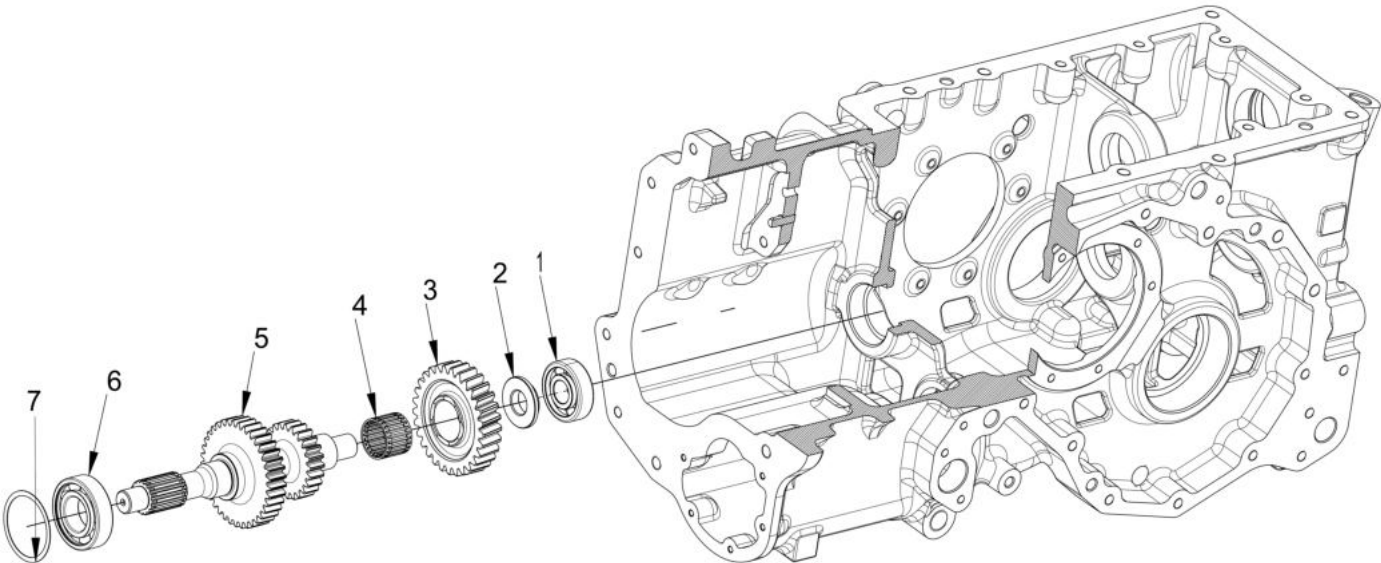

05120A-1/1

LAY SHAFT ASSY.

Sr.	Model	Item Code	Description	Qty	Int.	Remarks	Cut Off
1	ALL MODELS	20003477AB	BEARING 6304	1			
2	ALL MODELS	10096148AB	SPACER LAY SHAFT	1			
3	ALL MODELS	10096142AB	IDLER GEAR 4WD Z- 29	1			
4	ALL MODELS	20005669AA	NRB B 60053	1			
5	ALL MODELS	10096136AB	LAY SHAFT	1			
6	ALL MODELS	20003863AA	BALL BEARING 6206	1			
7	ALL MODELS	10096373AA	SHIM FOR INTERMEDIATE SHAFT (0.1)	5			
7	ALL MODELS	10096374AA	SHIM FOR INTERMEDIATE SHAFT (0.2)	4