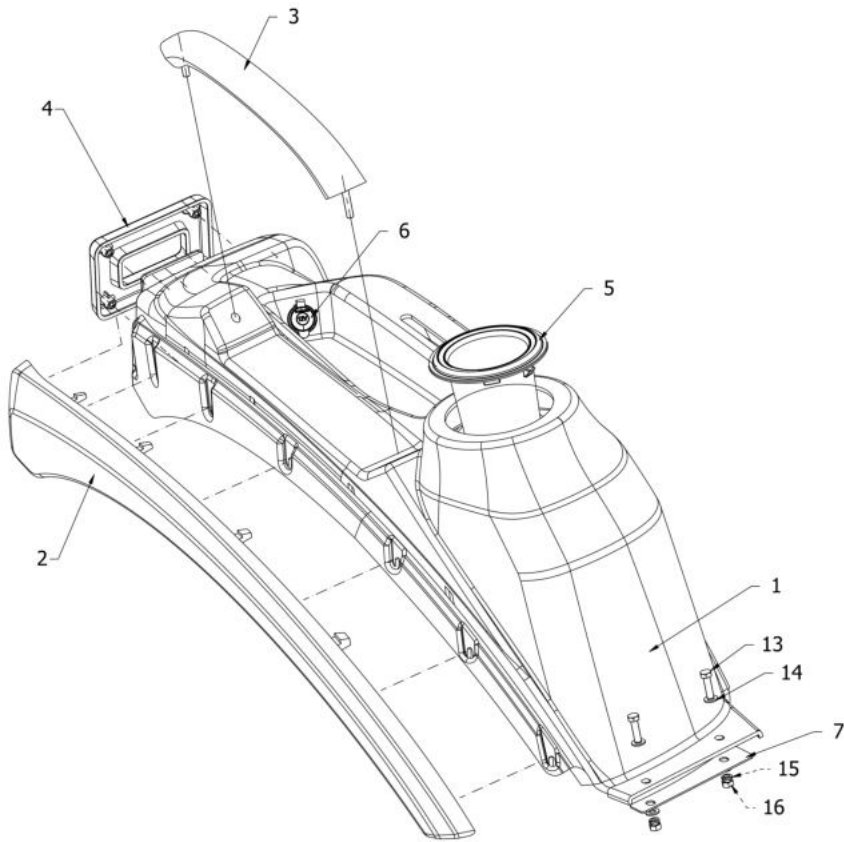

12110A-1/1

FENDER RH ASSY.

Sr.	Model	Item Code	Description	Qty	Int.	Remarks	Cut Off
10	ALL MODELS	300032712A	WASHER	5			
20	ALL MODELS	20005589AA	HEX HEAD SCREW M5X16_8.8 SA4GS	8			
22	ALL MODELS	300032712A	WASHER	8			
1	ALL MODELS	300062373B	FENDER HST WITH HOLE	1			
2	ALL MODELS	300047725B	HST_FENDER_SIDE CLADDING_RH	1			
3	ALL MODELS	300062016B	FENDER HANDLE ASSY RH	1			
4	ALL MODELS	300047718B	REFLECTOR COVER ASSY HST	1			
5	ALL MODELS	300104472A	CUP HOLDER_RH-HST	1