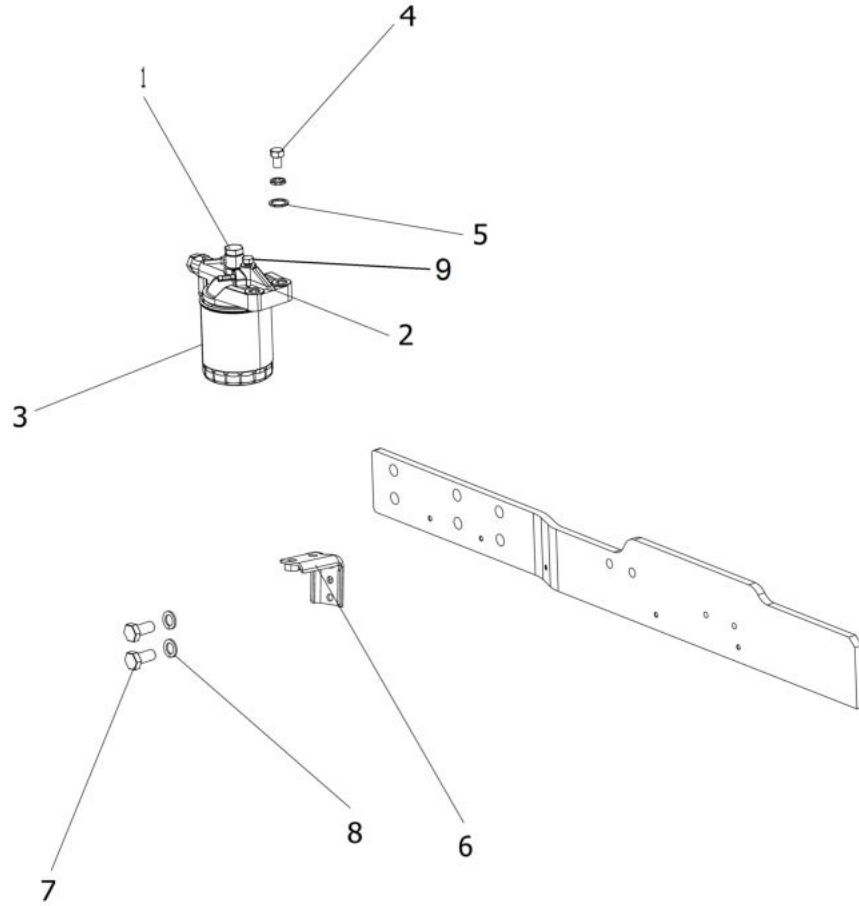

17130A-1/1

FUEL FILTER ASSY

Sr.	Model	Item Code	Description	Qty	Int.	Remarks	Cut Off
7	ALL MODELS	20005557AA	HEX SCREW M12X1.25X25 SA4GS	2			
9	ALL MODELS	703408186C	HEX SCREW M8*1.25X29	1		INTERCHANGEABLE WITH 20005571AA (ROHS)	
1	ALL MODELS	04080100014	BENJO BOLT M14*1.5*26	1			
2	ALL MODELS	703008118C	FUEL FILTER BODY_GARDEN TRACK	1			
3	ALL MODELS	703008219A	FUEL FILTER CARTRIDGE_GARDEN TRACK	1			
4	ALL MODELS	04040710045	H.H.BOLT M10X45-Z	2			
5	ALL MODELS	20005518AA	SPRING WASHER B-10 TYPE A IS: 3067-1972	2