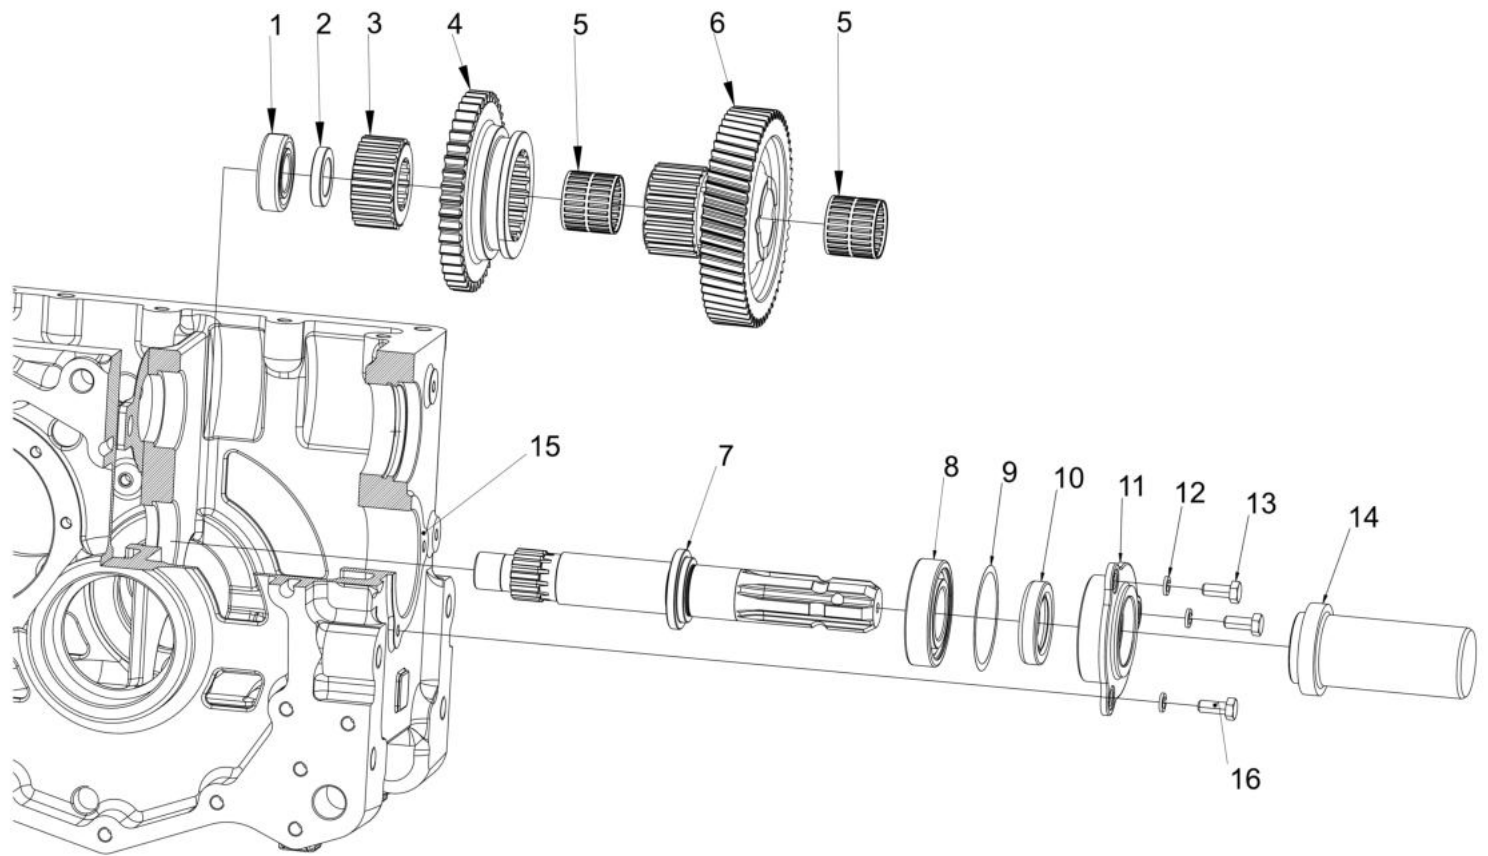

07170A-1/1

REAR PTO SHAFT ASSY

Sr.	Model	Item Code	Description	Qty	Int.	Remarks	Cut Off
8	ALL MODELS	20005054AA	BALL BEARING 6207	1			
14	ALL MODELS	10008453AC	PTO SHAFT COVER	1			
1	ALL MODELS	20004119AB	BALL BRG (6205)	1			
2	ALL MODELS	10096072AB	SPACER PTO OUTPUT SHAFT	1			
3	ALL MODELS	10096073AB	HUB PTO	1			
4	ALL MODELS	10096079AB	SLIDING GEAR PTO Z-43	1			
5	ALL MODELS	20005665AA	NRB BB60063	2			
6	ALL MODELS	10096084AB	FIXED GEAR PTO Z-57 (26 HP)	1