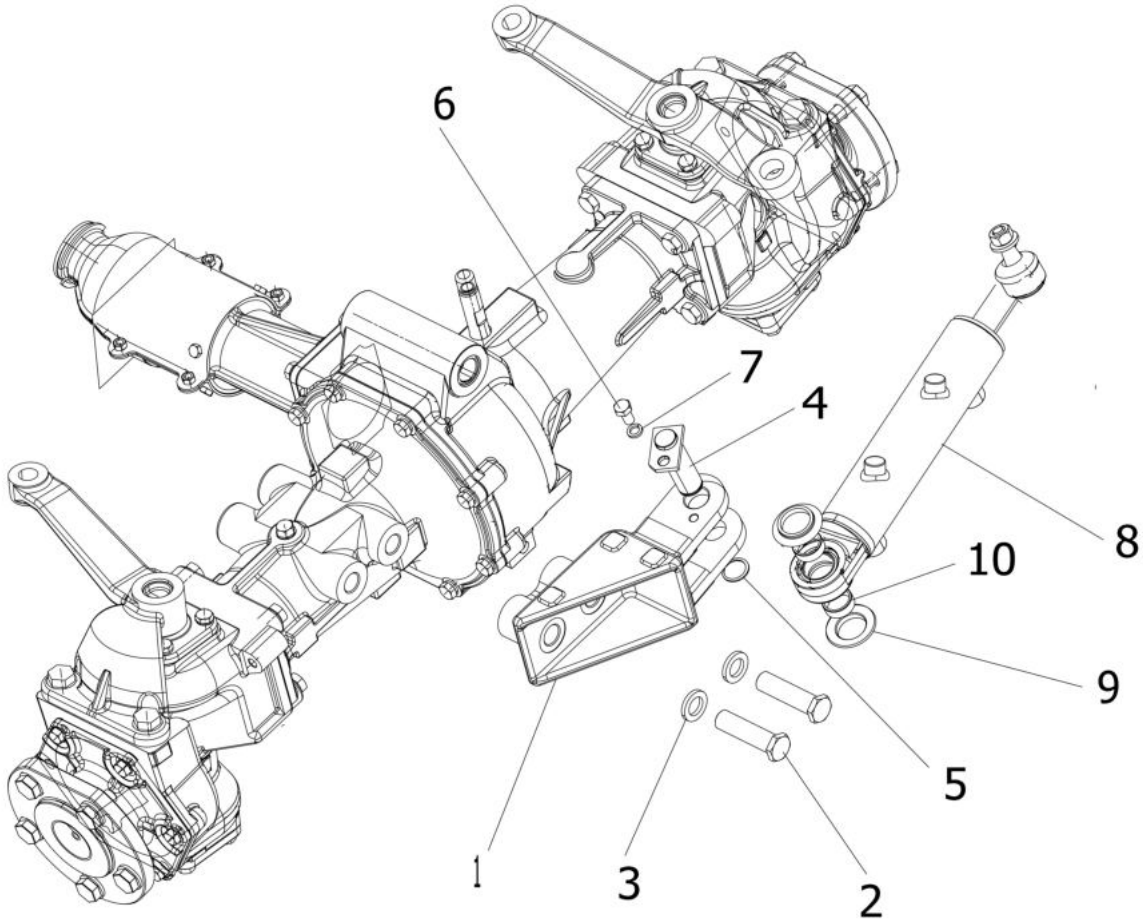

20150A-1/1

STEERING CYLINDER ASSY.

Sr.	Model	Item Code	Description	Qty	Int.	Remarks	Cut Off
6	ALL MODELS	20005559AA	HEX HEAD SCREW M8X1.25X16 -8.8 SA4GS	1			
10	ALL MODELS	300003127A	SPACER CYLINDER FOR EPA	2			
1	ALL MODELS	10053945AB	CYLINDER MOUNTING BRACKET	1			
2	ALL MODELS	20004865AA	HEX SCREW M16 X 1.5 X 45 10.9 SA3NS	2			
3	ALL MODELS	04030400016	SPRING WASHER B-16	2			
4	ALL MODELS	10053078AA	LOCKING PIN	1			
5	ALL MODELS	10070787AA	CIRCLIP 20X1.75XH IS: 3075 (PART 1)	1			
6	ALL MODELS	20002059AA	HEX HEAD SCREW M8X1.25X16 8-8 SA2JS	1		INTERCHANGEABLE WITH 20005559AA