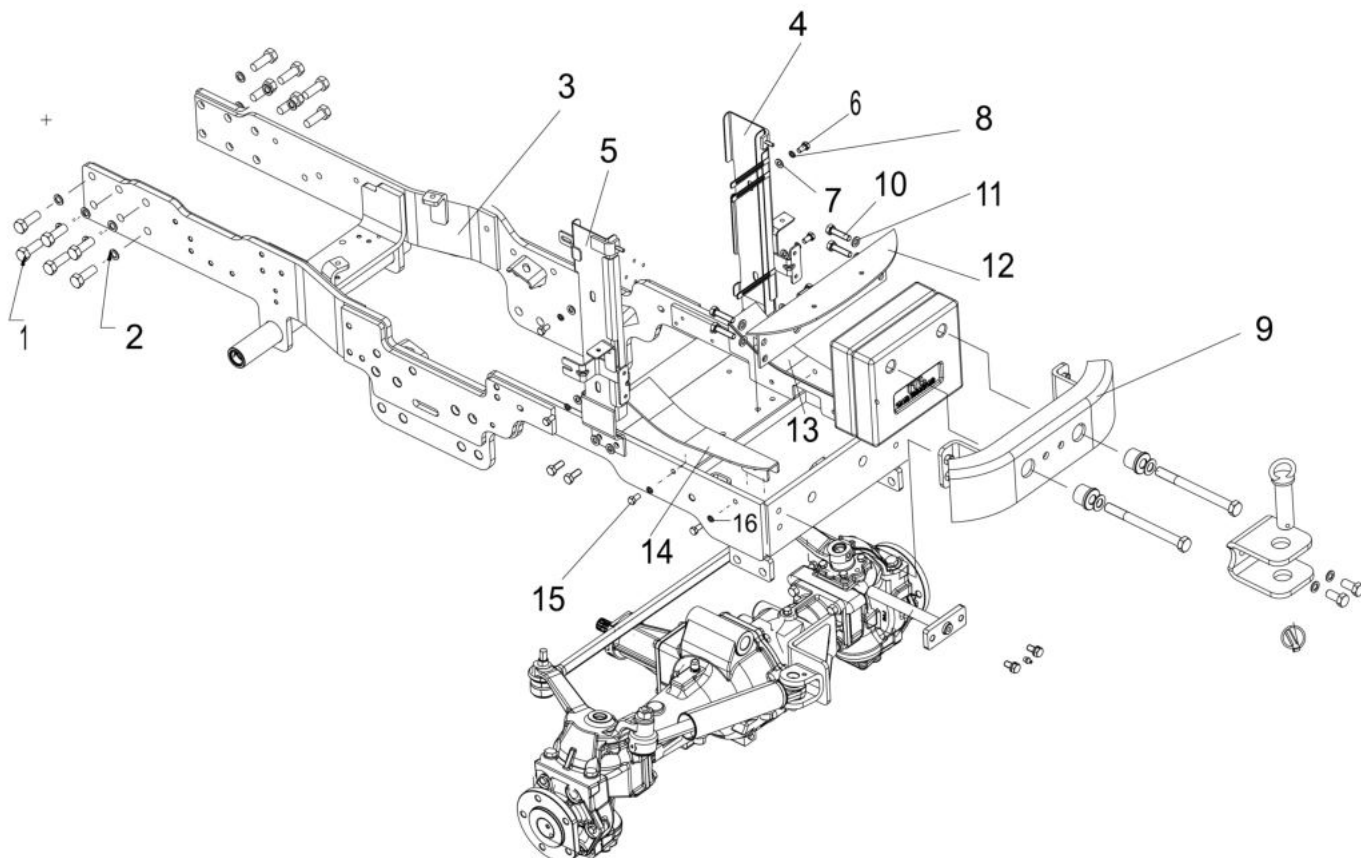

19110A-1/1

FRONT AXLE BRACKET

Sr.	Model	Item Code	Description	Qty	Int.	Remarks	Cut Off
1	ALL MODELS	20005552AA	HEX SCREW M14X2X40	12			
2	ALL MODELS	20005520AA	SPRING WASHER B-14 TYPE A IS: 3067-1972	12			
1	ALL MODELS	20004587AC	HEX.SCREW M14X2X40	12		INTERCHANGE ABLE WITH 20005552AA (ROHS)	
2	ALL MODELS	04030400014	SPRING WASHER B-14	12		INTERCHANGE ABLE WITH 20005520AA (ROHS)	
3	ALL MODELS	10096408AC	FRONT AXLE BKT ASSY	1			
4	ALL MODELS	10096544AC	RADIATOR MTG BKT ASSY LH	1