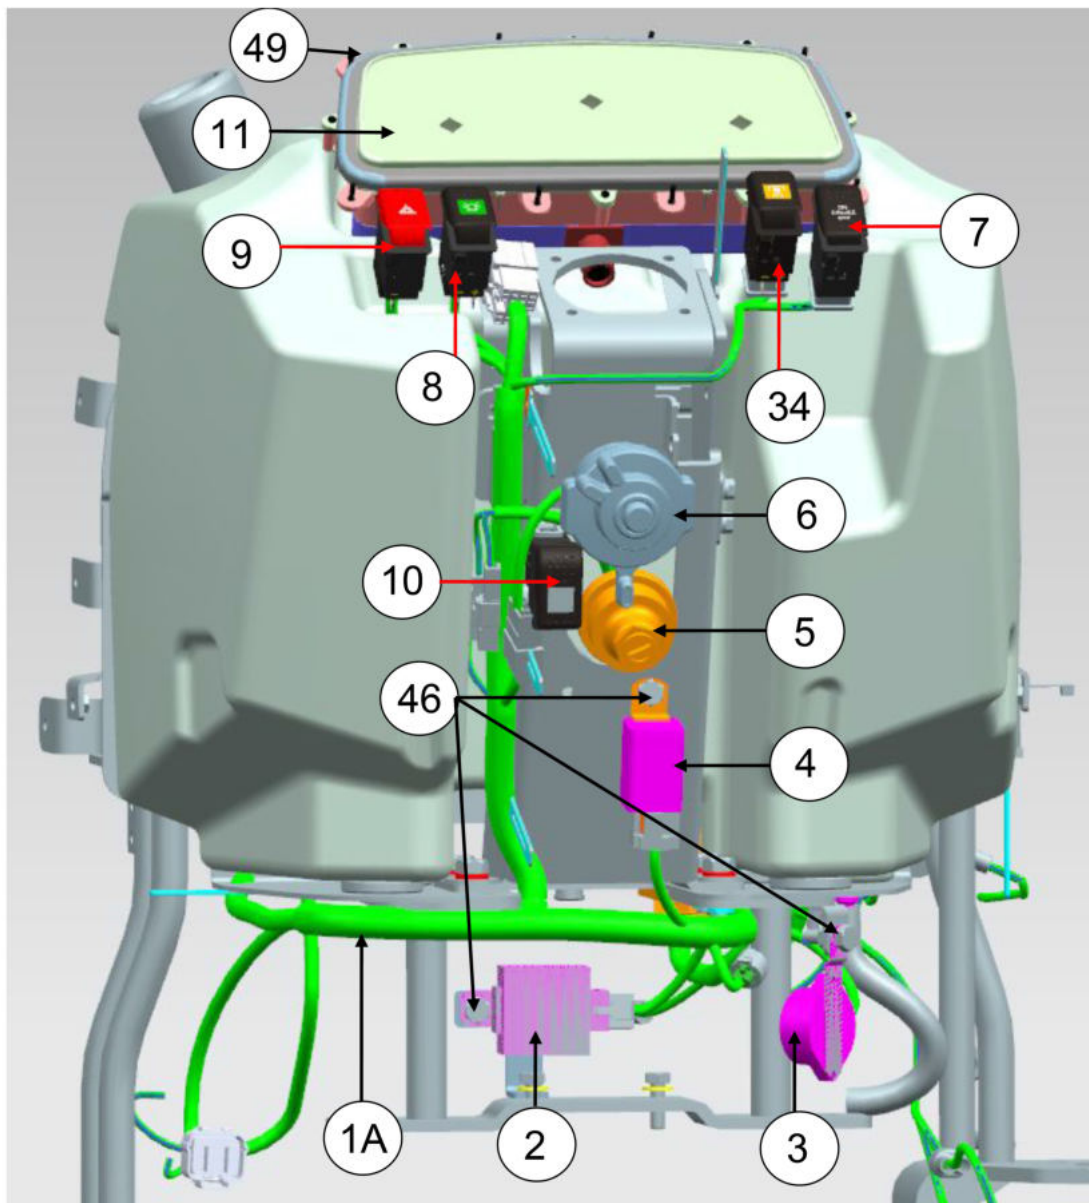

Sr.	Model	Item Code	Description	Qty	Int.	Remarks	Cut Off
						(ROHS)	

26110A-1/1

ELECTRICALS

Sr.	Model	Item Code	Description	Qty	Int.	Remarks	Cut Off
49	ALL MODELS	300028650A	SLOTTED CHEESE HD SCREW M4*15	8			
1	ALL MODELS	10096603AC	HARNESS ASSY	1			
1A	ALL MODELS	10096327AC	DASHBOARD HARNESS	-		SUB PART	
1B	ALL MODELS	300073686A	HEAD LAMP HARNESS	-		SUB PART	
1C	ALL MODELS	10096328C	CENTER HARNESS	-		SUB PART	
1D	ALL MODELS	300002570B	FENDER LH HARNESS	-		SUB PART	
1E	ALL MODELS	300002573B	FENDER RH HARNESS	-		SUB PART	
2	ALL MODELS	10085383AA	TRAILER WITH FLASHER	1			
3	ALL MODELS	10087339AB	BUZZER ASSY.(CONTINUOUS BEEPING)	1			