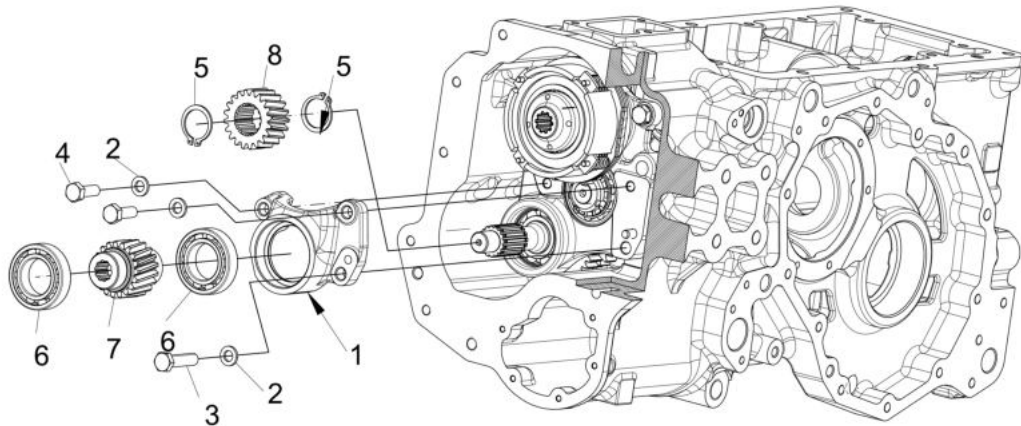

05130A-1/1

BEARING HOLDER BRACKET ASSY

Sr.	Model	Item Code	Description	Qty	Int.	Remarks	Cut Off
3	ALL MODELS	200000368A	HEX HEAD SCREW M10X1.5X45	1			
1	ALL MODELS	10096128AA	BEARING HOLDER BRACKET FOR CM GEAR	1			
2	ALL MODELS	04030400010	SPRING WASHER B-10	3			
3	ALL MODELS	20004578AA	HEX HEAD SCREW M10X1.5X45 8.8 SA2JS	1		INTERCHANGEABLE WITH 200000368A (ROHS)	
4	ALL MODELS	20002016AC	HEX. HEAD SCREW M10 X 1.5 X 30 8-8	2		INTERCHANGEABLE WITH 20005562AA (ROHS)	
5	ALL MODELS	20003856AA	CIRCLIP A-30 HEAVY DUTY (FOR LAY SHAFT)	2			
6	ALL MODELS	20005653AA	BALL BEARING 6007	2