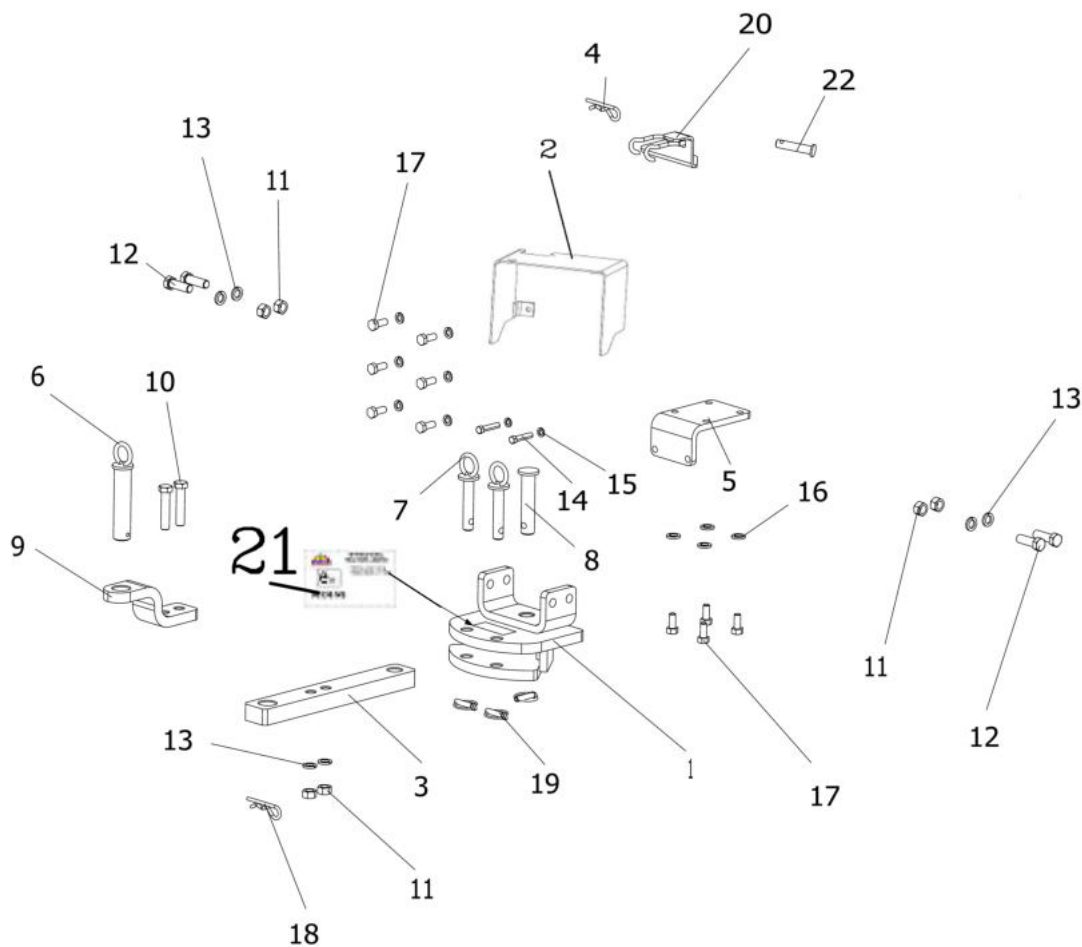

21120A-1/1

SWINGING DRAW BAR

Sr.	Model	Item Code	Description	Qty	Int.	Remarks	Cut Off
6	ALL MODELS	10057669AA	PIN	1			
7	ALL MODELS	10057670AA	PIN	2			
21	ALL MODELS	300108109A	STICKER FOR SWINGING DRAWBAR	1			
1	ALL MODELS	10054148AA	SWINGING DRAW BAR	1			
2	ALL MODELS	10096431AA	PTO GUARD ASSY	1			
3	ALL MODELS	10054149AA	SWINGING BAR	1			
4	ALL MODELS	20002461AA	BEATA PIN	1			
5	ALL MODELS	10054150AA	SUPPORTING BACK PLATE	1