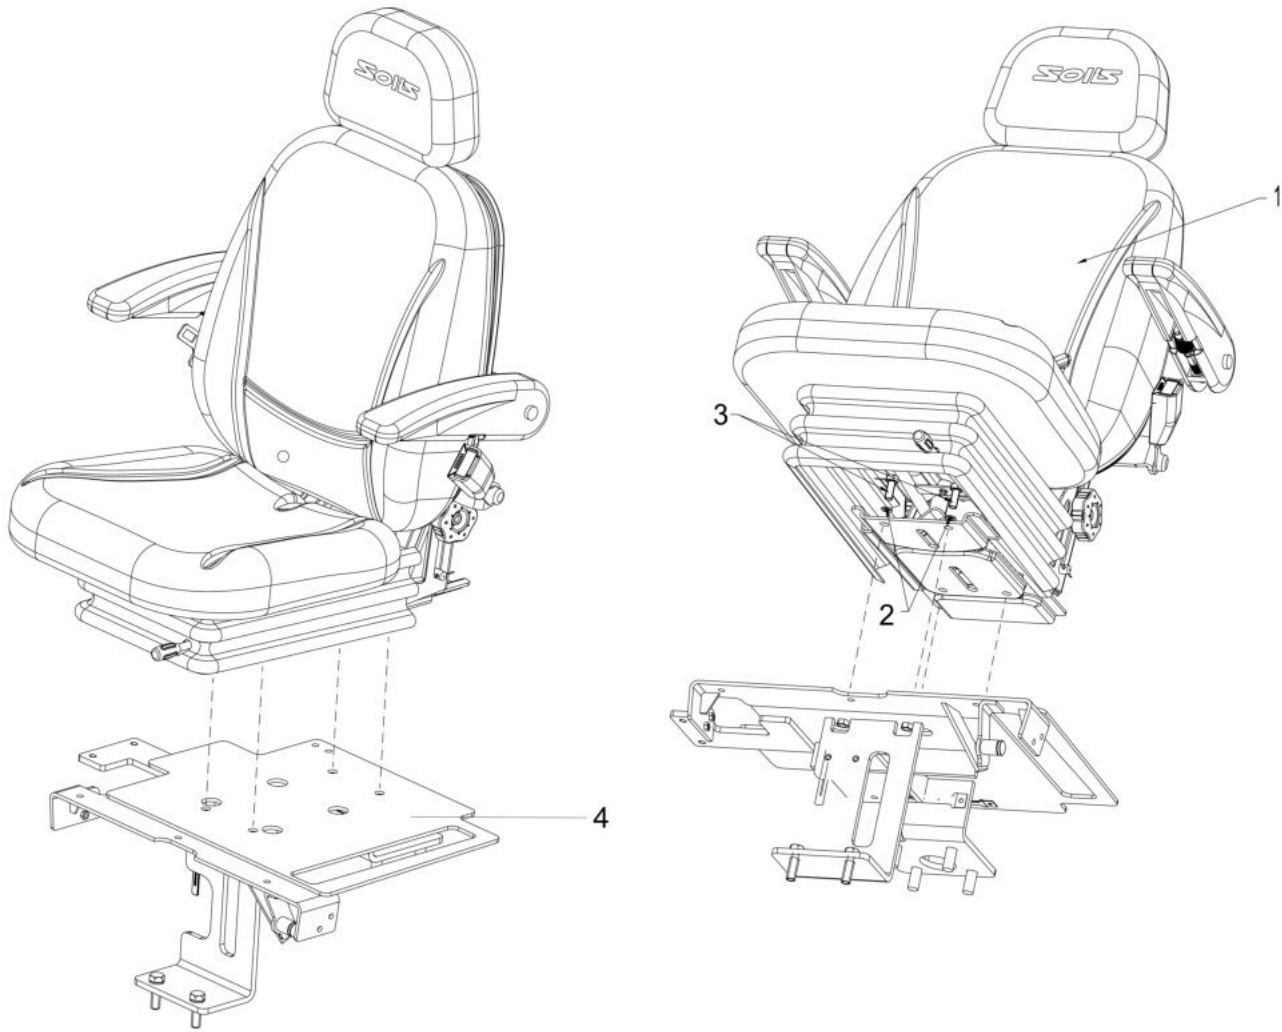

14110A-1/1

DRIVER SEAT

Sr.	Model	Item Code	Description	Qty	Int.	Remarks	Cut Off
1	ALL MODELS	300111418A	DRIVER SEAT	1			
2	ALL MODELS	20003670AC	SPRING WASHER B-8	4			
3	ALL MODELS	20004078AD	HEX.HEAD SCREW M10X1.25X25	4		INTERCHANGEABLE WITH 20005558AA (ROHS)	
4	ALL MODELS	300003742D	SEAT MTG BKT	1