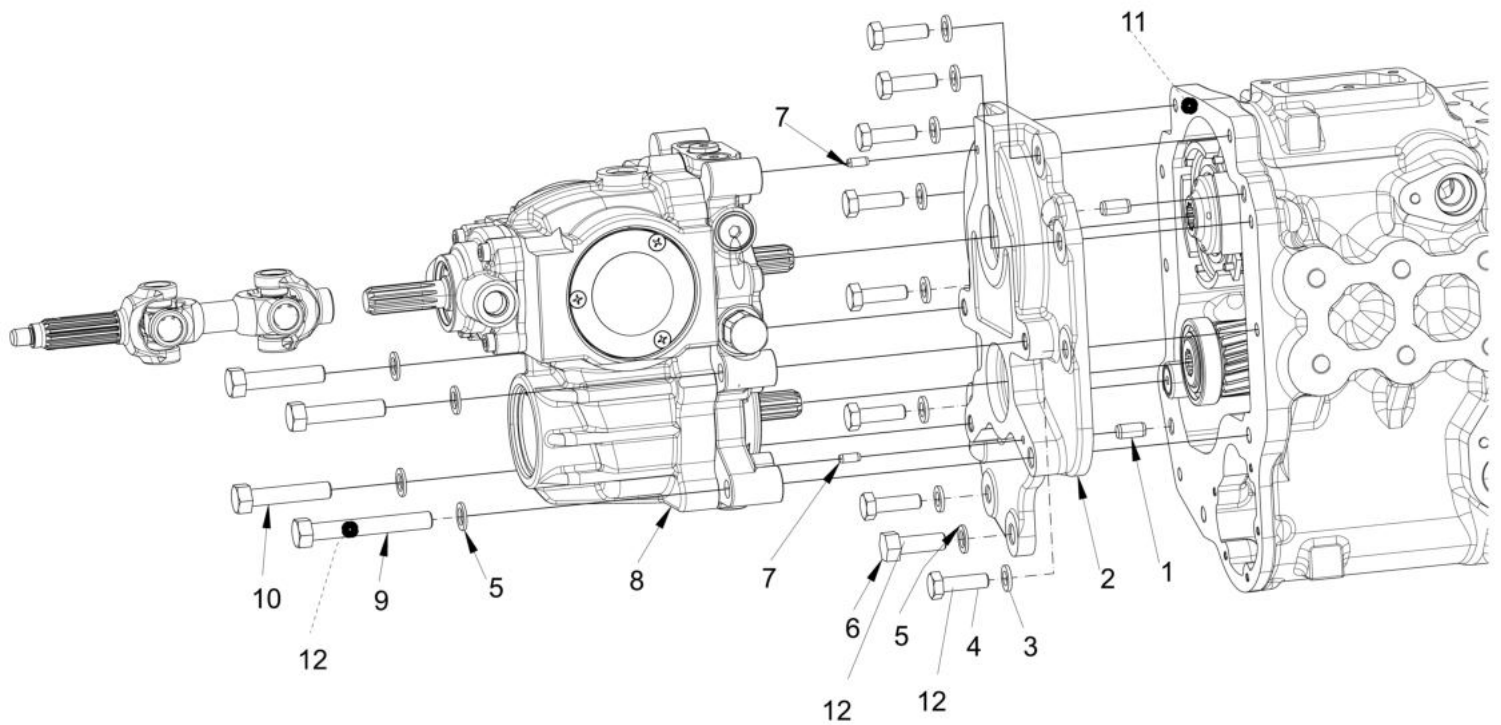

05110A-1/1

HST UNIT & INTERMEDIATE PLATE ASSY

Sr.	Model	Item Code	Description	Qty	Int.	Remarks	Cut Off
2	ALL MODELS	10096034AC	INTERMEDIATE PLATE FOR HST	1	YES		MEMRMKSNHK KH07745
1	ALL MODELS	10051264AB	DOWEL PIN (10X20)	2			
2	ALL MODELS	10096034AB	INTERMEDIATE PLATE FOR HST	1			
3	ALL MODELS	04030400010	SPRING WASHER B-10	8			
4	ALL MODELS	20003238AB	HEX. SCREW M10X35	8			
5	ALL MODELS	04030400012	SPRING WASHER B-12	5			
6	ALL MODELS	20003244AB	HEX SCREW M12*1.75*35	1			
7	ALL MODELS	10096427AA	DOWEL PIN (6X15)	2			
8	ALL MODELS	10096033AA	HST UNIT KYB (23 CC)	1