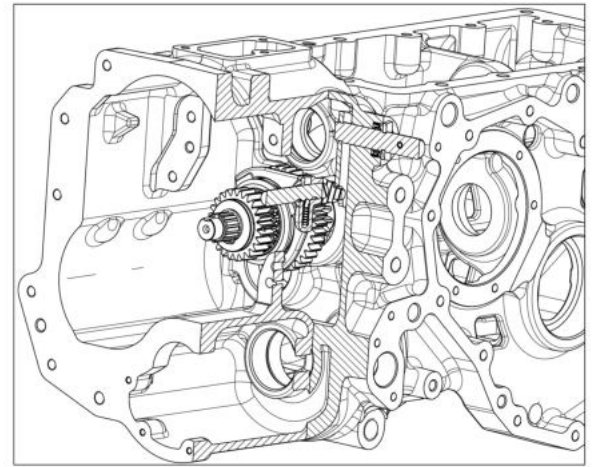

06110A-1/1

RANGE SHIFTING FORK ASSY.

Sr.	Model	Item Code	Description	Qty	Int.	Remarks	Cut Off
11	ALL MODELS	20005030AA	SPRING COTTER SLEEVE 6X36 HEAVY DUTY DIN	1	YES		MEMRMKSNHD KH07286
1	ALL MODELS	10096212AB	SHIFTER ROD HI-LOW	1			
2	ALL MODELS	10096208AB	FORK HI-LOW (FORGING)	1			
3	ALL MODELS	10096117AA	SPRING (RANGE/4WD/PTO)	1			
4	ALL MODELS	10020864AB	BALL 8 DIA GRADE 20 IS:2898	1			
5	ALL MODELS	10096214CA	PIVOT LUG HI-LOW	1			
6	ALL MODELS	20005032AA	SPRING COTTER SLEEVE 6X30 HEAVY DUTY DIN 1481 ISO 8752 BN 876	1			
7	ALL MODELS	300127230A	OIL SEAL	1