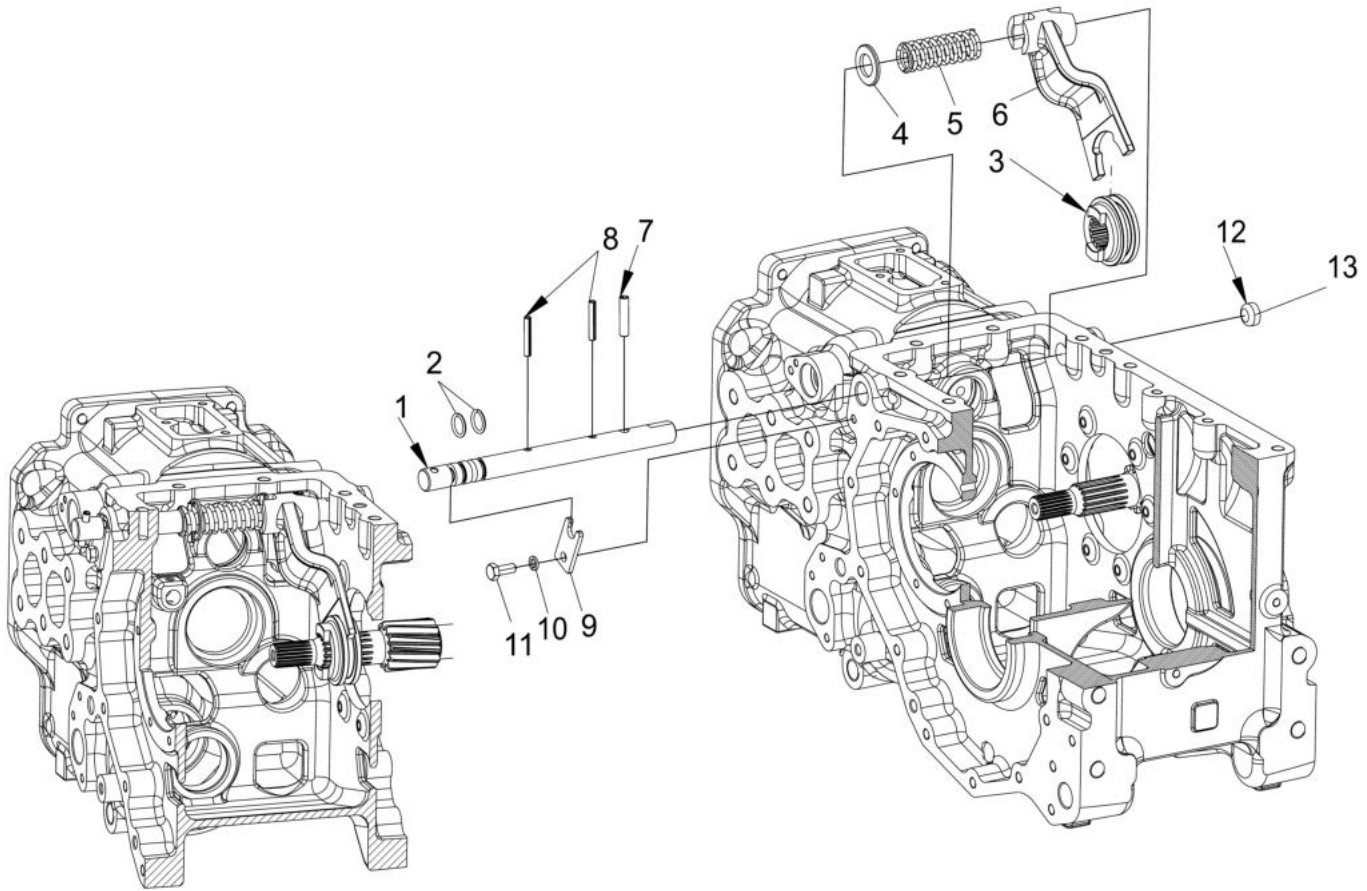

07160A-1/1

DIFF. LOCK LEVER ASSY.

Sr.	Model	Item Code	Description	Qty	Int.	Remarks	Cut Off
4	ALL MODELS	20005033AB	M/C WASHER 21X 3X37	1			
12	ALL MODELS	300035833A	CAP FOR TRANSMISSION HSG	1			
8	ALL MODELS	20005030AA	SPRING COTTER SLEEVE 6X36 HEAVY DUTY DIN	2	YES		MEMRMKSNHD KH07286
7	ALL MODELS	200000109A	COTTER SLEEVE Ø8*36(DIN:7346) HEAVY	1	YES		MEMRMKSNHD KH07286
1	ALL MODELS	300107601A	ROD DIFF LOCK (FINISH)	1			
2	ALL MODELS	20004141AC	O-RING Ø10.6X Ø2.3	2			
3	ALL MODELS	10096233AB	DIFF LOCK SLEEVE	1			
4	ALL MODELS	20005033AA	M/C WASHER 21X 3X37	1		INTERCHANGE ABLE WITH 20005033AB (ROHS)