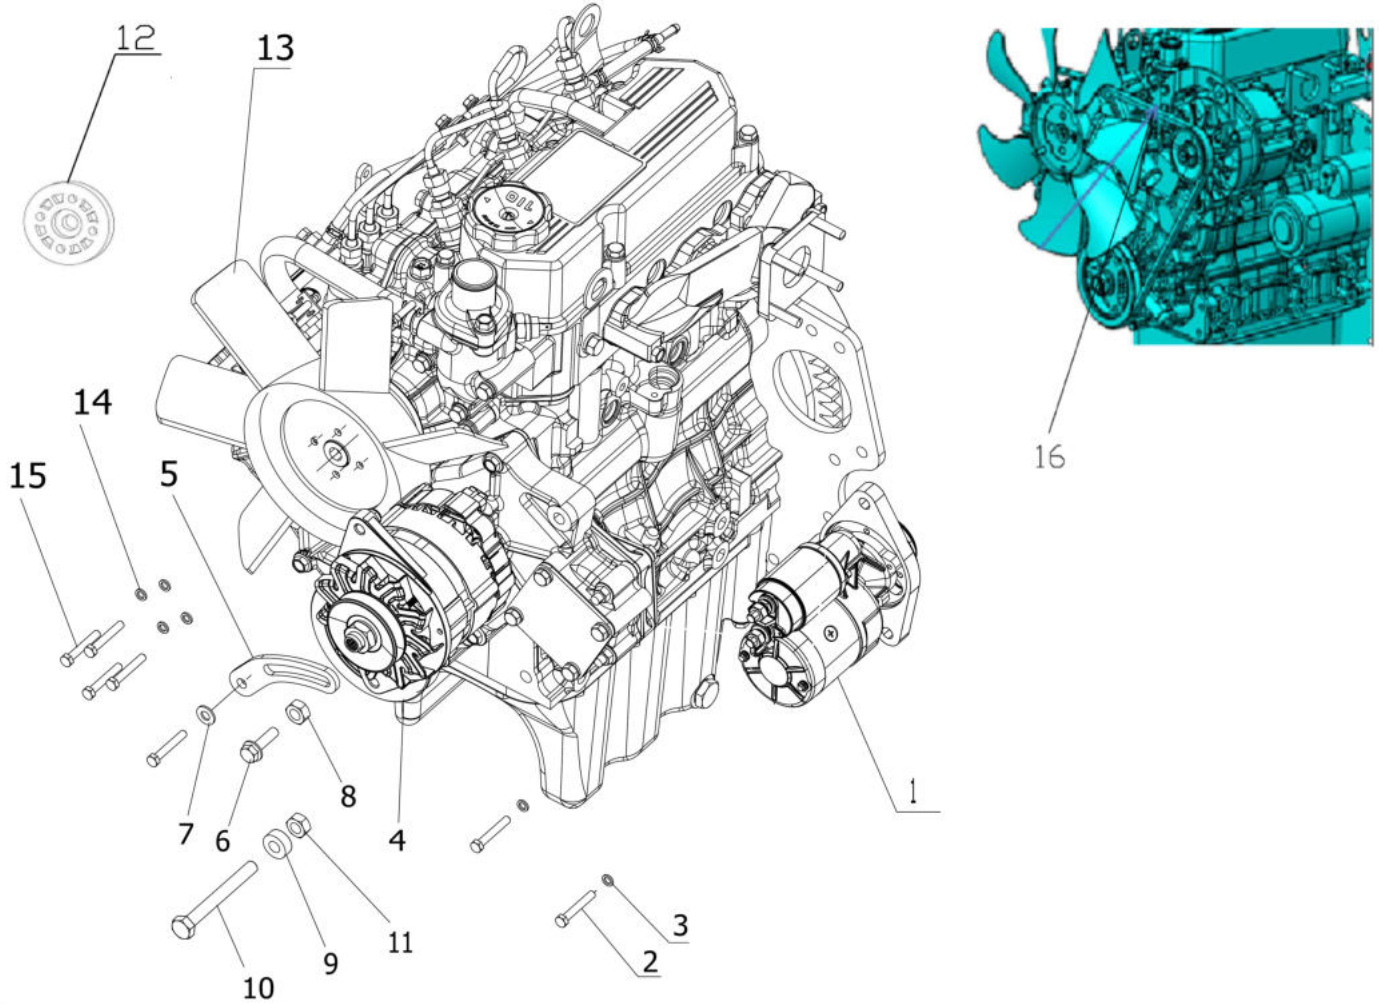

26130A-1/1

ALTERNATOR & STARTER ASSY

Sr.	Model	Item Code	Description	Qty	Int.	Remarks	Cut Off
2	ALL MODELS	20005553AA	HEX HEAD SCREW M10X1.5X25 SA4GS	2			
3	ALL MODELS	20005611AA	PUNCHED WASHER M10	2			
6	ALL MODELS	20005571AA	HEX SCREW M8X1.25X29	1			
8	ALL MODELS	20004917AB	HEX NYLOC NUT M8*1.25 8	1			
11	ALL MODELS	200000416B	HEX NYLOC NUT M14X2 10 SA4GS	1			
13	ALL MODELS	10051911AB	RADIATOR FAN DIA 350 MM (GT)	1			
1	ALL MODELS	803010085A	STARTER MOTOR ASSY. (GT-26 MISTUBISHI)	1			
2	ALL MODELS	04040110025	HEX HEAD SCREW M10X1.5 - 25 8.8 SA2JS-Z	2		INTERCHANGEABLE WITH 20005553AA