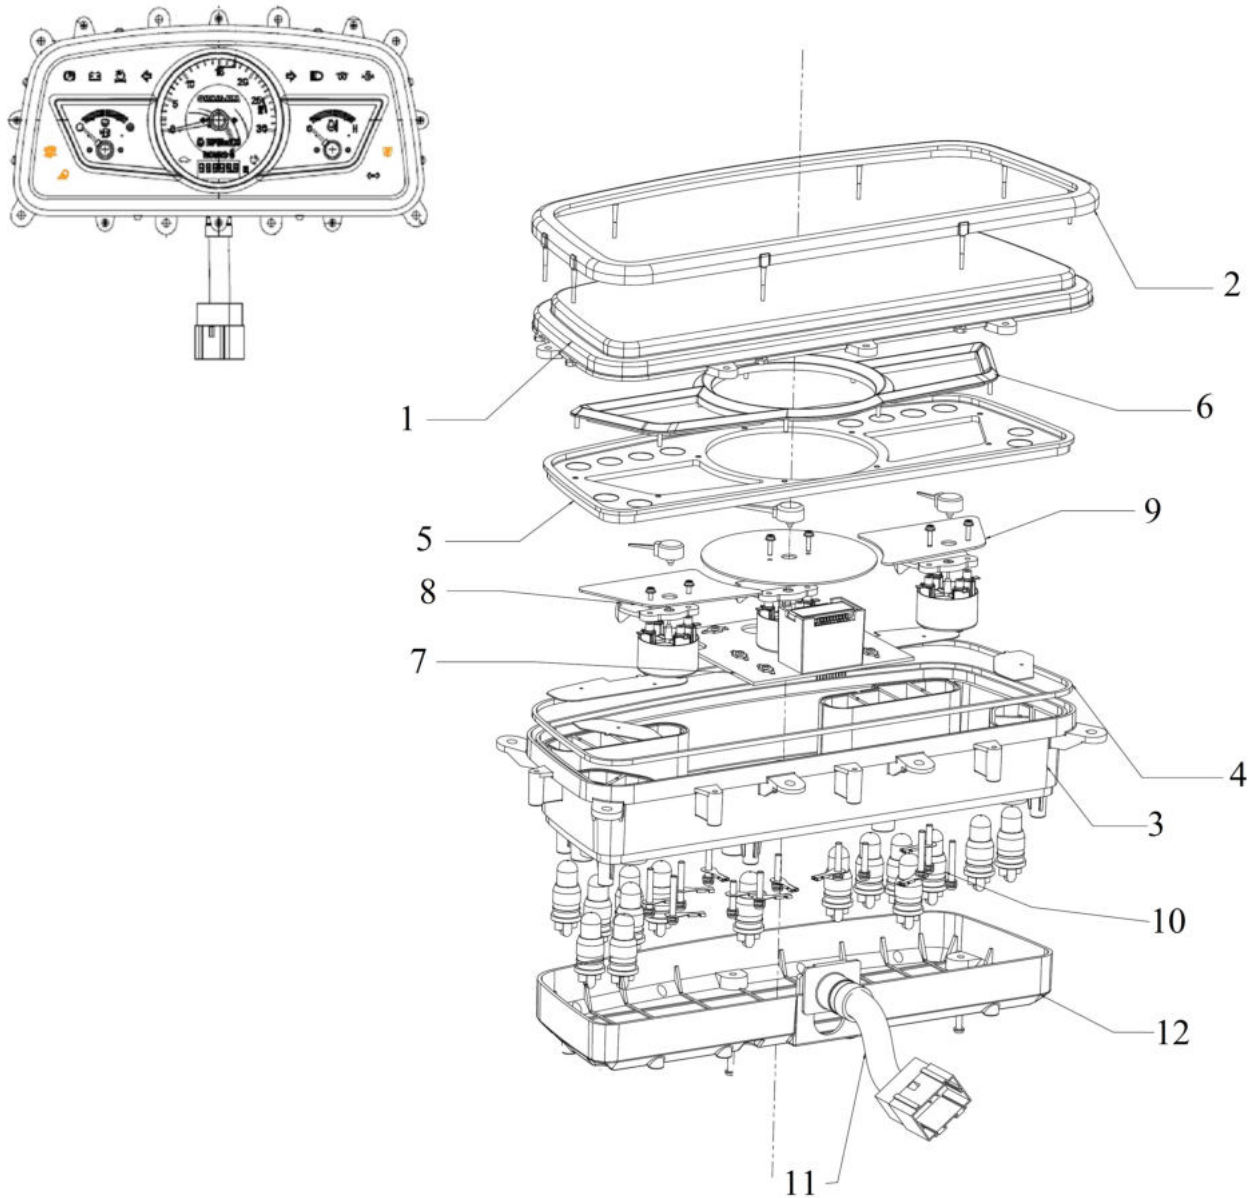

Sr.	Model	Item Code	Description	Qty	Int.	Remarks	Cut Off
A	ALL MODELS	10056595AB	INSTRUMENT CLUSTER ASSEMBLY	1		ASSY.	
1	ALL MODELS	300001709A	CRYSTAL	1			
2	ALL MODELS	300001710A	OUTER SEALING RING	1			
3	ALL MODELS	300001711A	HOUSING	1			
4	ALL MODELS	300005857A	INNER SEALING RING	1			
5	ALL MODELS	300001716A	FACIA	1			
6	ALL MODELS	300001733A	BEZEL	1			
7	ALL MODELS	300005854A	RPM METER ASSEMBLY	1