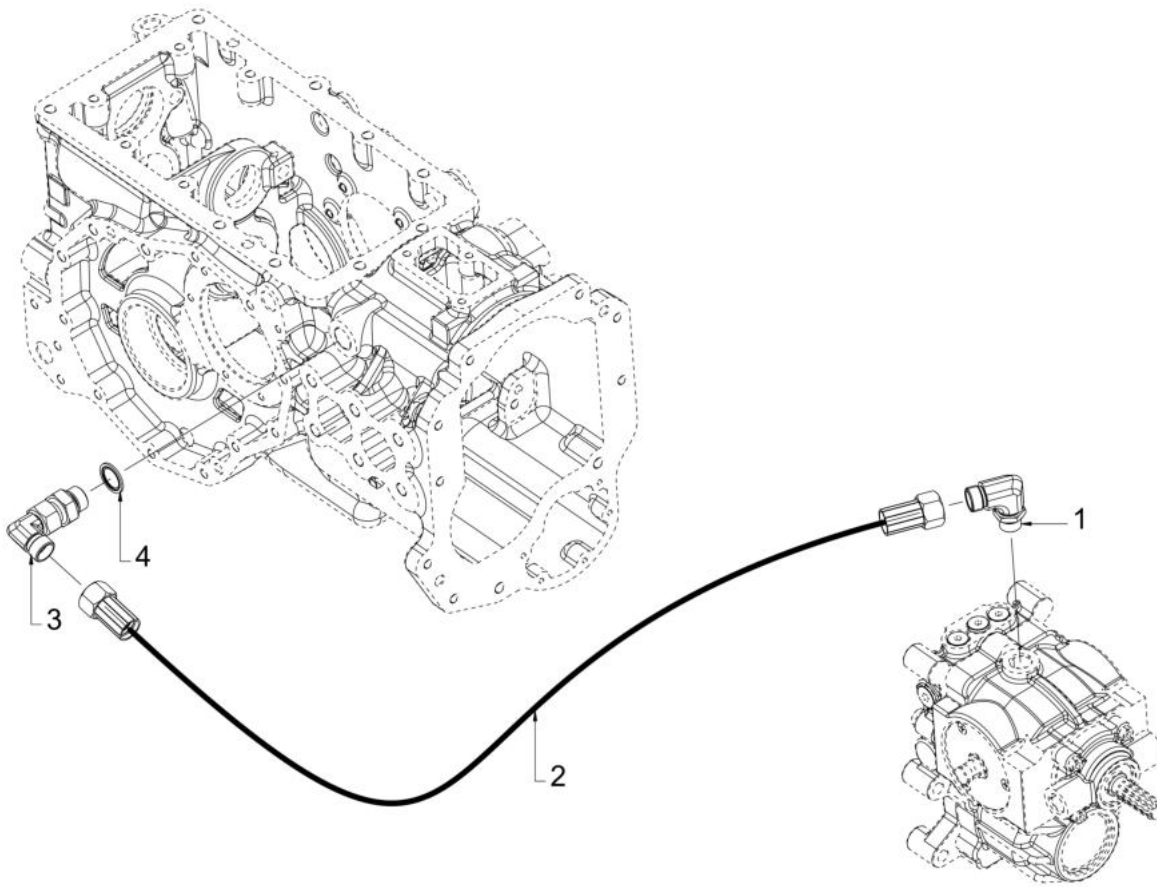

10160A-1/1

HST RETURN LINE

Sr.	Model	Item Code	Description	Qty	Int.	Remarks	Cut Off
2	ALL MODELS	300114366A	Pipe from HST 'T' to tank	1		DELETE FOR IMPLEMENT 10096316AD AND 300134827B	MEMRMKSNHJ KH07199
1	ALL MODELS	300114446A	ADOPTER 1/2" & M24X1.5	1			
2	ALL MODELS	300116449A	FLEXIBLE PIPE ID 12.7	1			
3	ALL MODELS	300061319C	L ADOPTER	1			
4	ALL MODELS	10012576AA	BONDED SEAL FOR M24	1