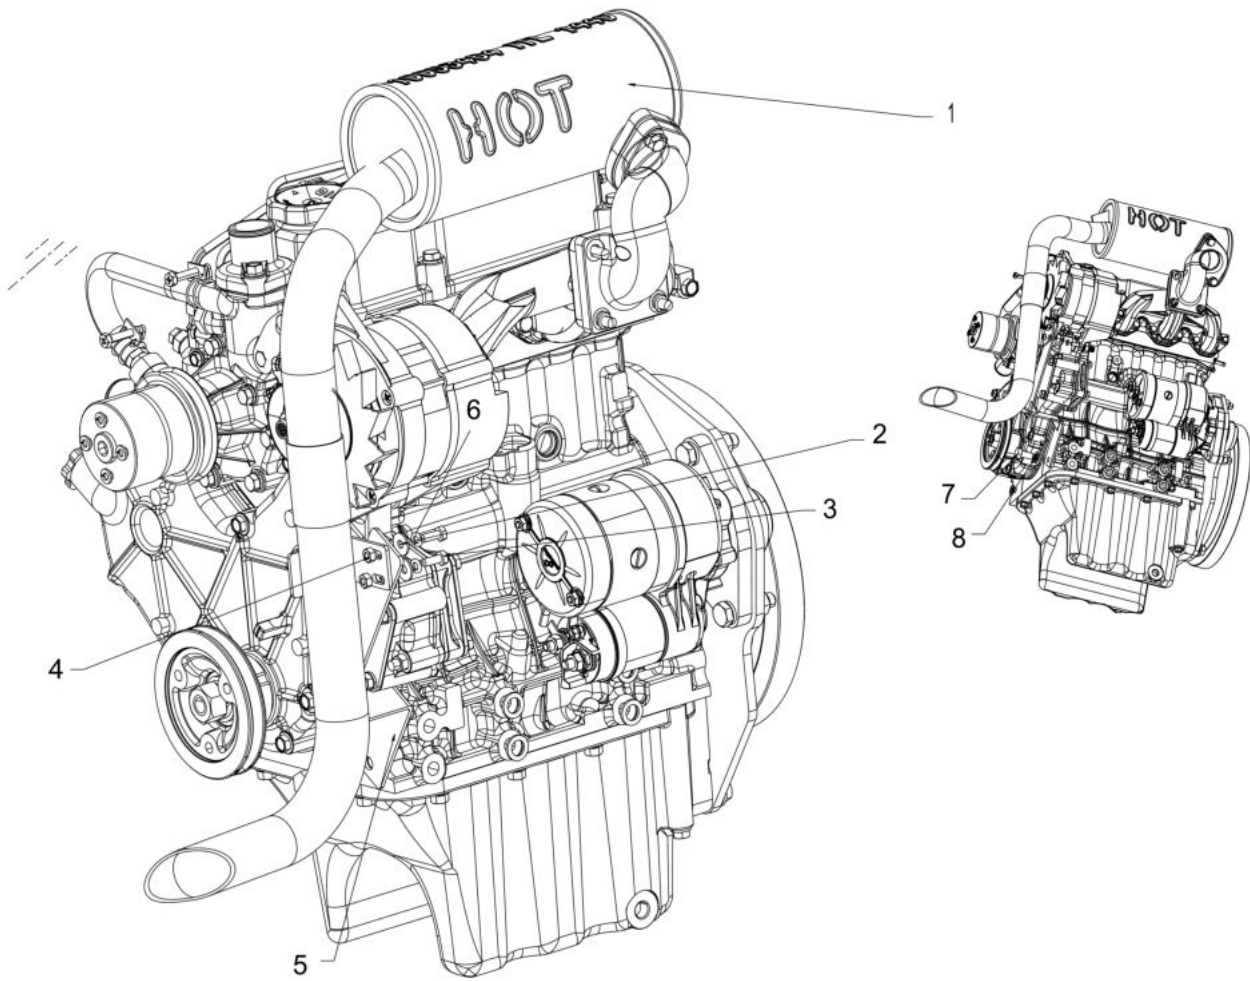

01110A-1/1

EXHAUST ASSY.

Sr.	Model	Item Code	Description	Qty	Int.	Remarks	Cut Off
1	ALL MODELS	300121445A	EXHAUST PIPE FOR UNDERHOOD SILENCER	1			
2	ALL MODELS	04030600006	PLAIN WASHER DIA 6.4 *DIA 18 *1.5	2			
3	ALL MODELS	04040106016	HEX SCREW M6*16	2			
4	ALL MODELS	20005491AA	HEX NUT M6 -8 SA4GS	2			
5	ALL MODELS	300132416A	EXHAUST PIPE MTG BKT	1			
6	ALL MODELS	04030400006	SPRING WASHER B-6	2			
7	ALL MODELS	20004135AA	HEX SCREW M12X1.25X15	1			
8	ALL MODELS	04030400012	SPRING WASHER B-12	1