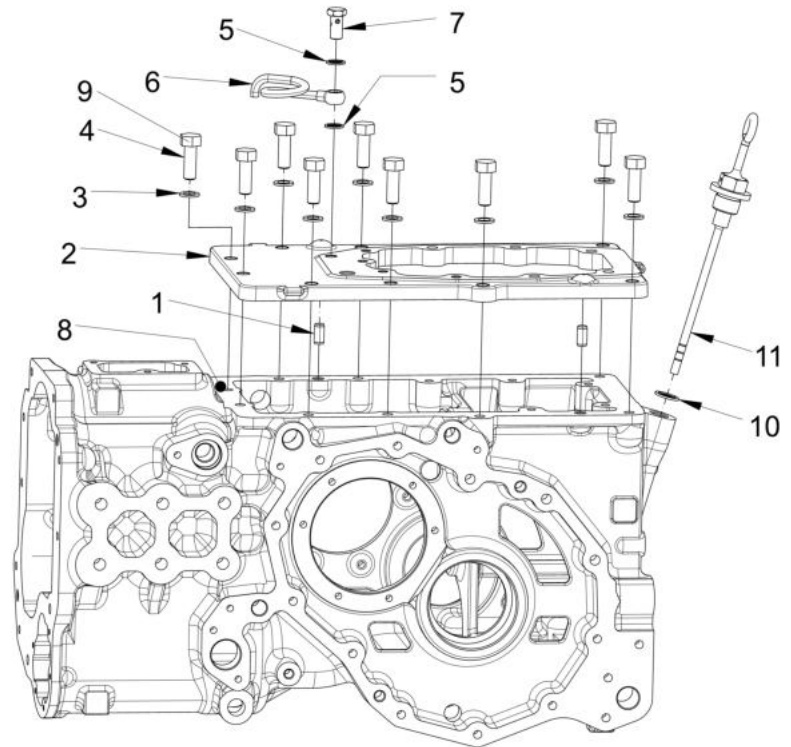

07110A-1/1

TOP PLATE ASSY

Sr.	Model	Item Code	Description	Qty	Int.	Remarks	Cut Off
7	ALL MODELS	200000366A	BENJO BOLT	1			
1	ALL MODELS	10051264AB	DOWEL PIN (8X15)	2			
2	ALL MODELS	10096041BA	INTERMEDIATE PLATE FOR LIFT	1			
3	ALL MODELS	04030400010	SPRING WASHER B-10	9			
4	ALL MODELS	20003244AB	HEX SCREW M12*1.75*35	9			
5	ALL MODELS	10012570AA	BONDED SEAL FOR M12	2			
6	ALL MODELS	10022906AD	VENT BREATHER ASSY	1		INTERCHANGEABLE WITH 10039290AA (ROHS)