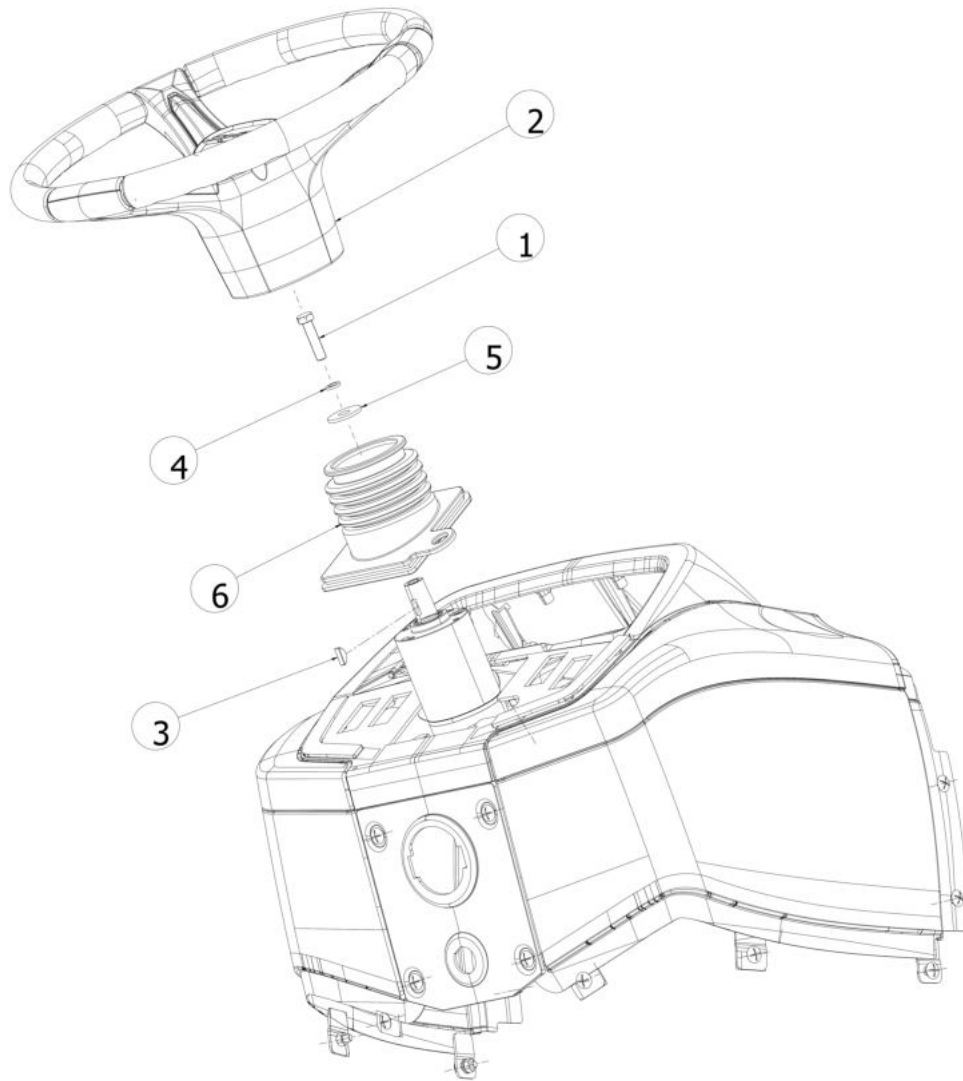

23110A-1/1

STEERING UNIT ASSY.

Sr.	Model	Item Code	Description	Qty	Int.	Remarks	Cut Off
1	ALL MODELS	20003286AB	HEX SCREW M8X1.25X35 (8-8) SA2JS	1		INTERCHANGE ABLE WITH 20005567AA (ROHS)	
2	ALL MODELS	300096386B	STEERING WHEEL ASSY - HST	1			
3	ALL MODELS	10053083AA	WOODRUF KEY	1			
4	ALL MODELS	04030600010	PLAIN WASHER DIA 10.5 *DIA 30 *2. 5	1			
5	ALL MODELS	04030400008	SPRING WASHER B-8	1			
6	ALL MODELS	300001998B	STEERING BELLOW	1			