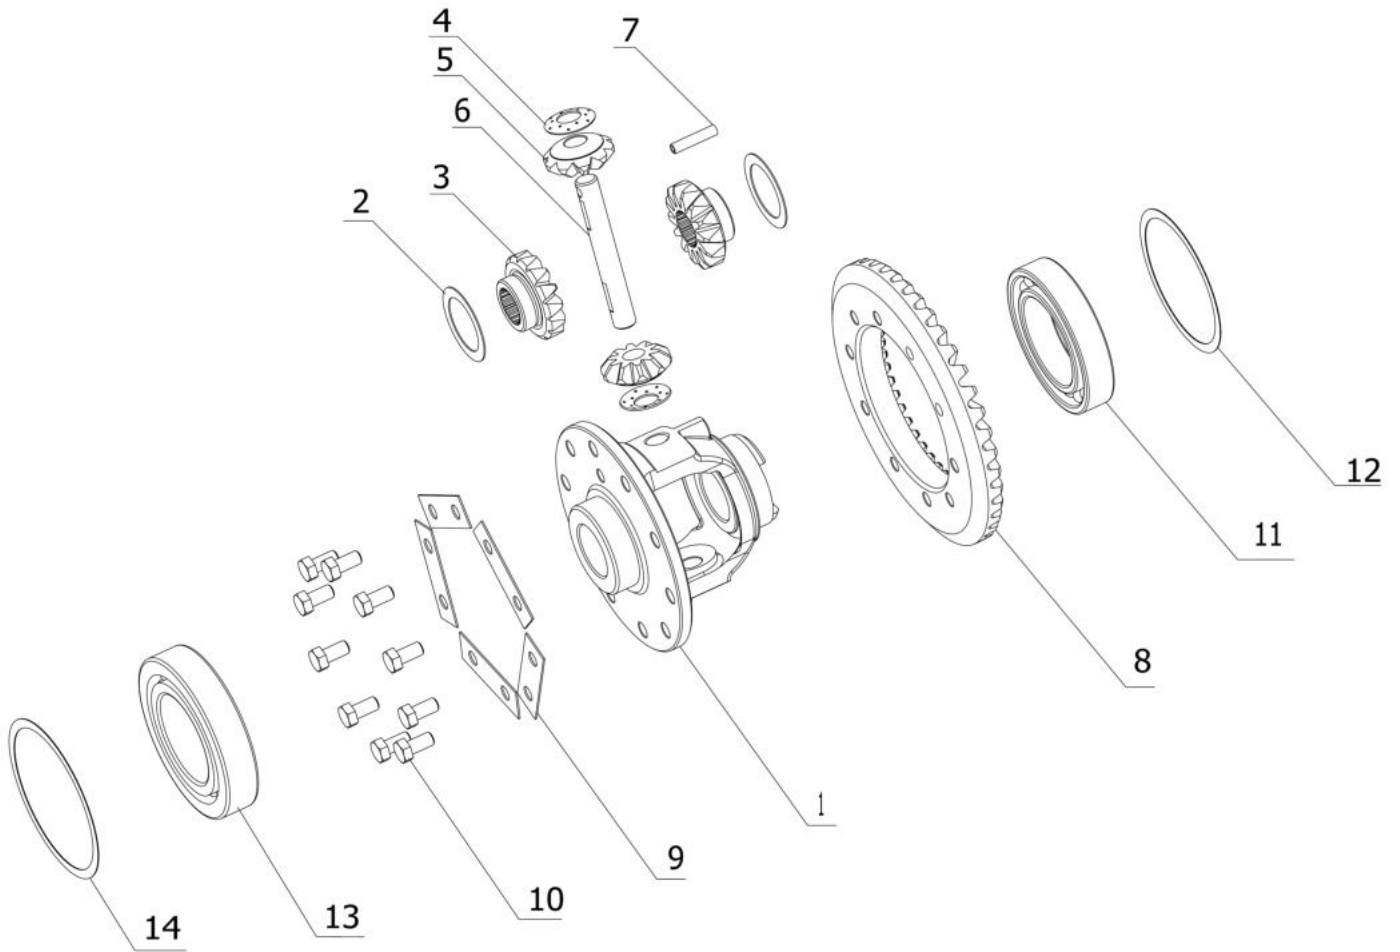

20110A-1/1

FRONT AXLE-CAGE ASSY

Sr.	Model	Item Code	Description	Qty	Int.	Remarks	Cut Off
10	ALL MODELS	20005559AA	HEX HEAD SCREW M8X1.25X16 -8.8 SA4GS	10			
1	ALL MODELS	10052748AA	DIFF. CAGE	1			
2	ALL MODELS	10030009AC	DIFFERENTIAL SIDE GEAR LINER	2			
3	ALL MODELS	10030005AG	DIFFERENTIAL SIDE GEAR (14T)	2			
4	ALL MODELS	10030008AD	DIFFERENTIAL PINION LINER	2			
5	ALL MODELS	10030006AF	DIFFERENTIAL PINION GEAR (10T)	2			
6	ALL MODELS	10050833AB	PINION SHAFT	1			
7	ALL MODELS	20004150AA	SPRING COTTER SLEEVE(DIA 6X28)	1