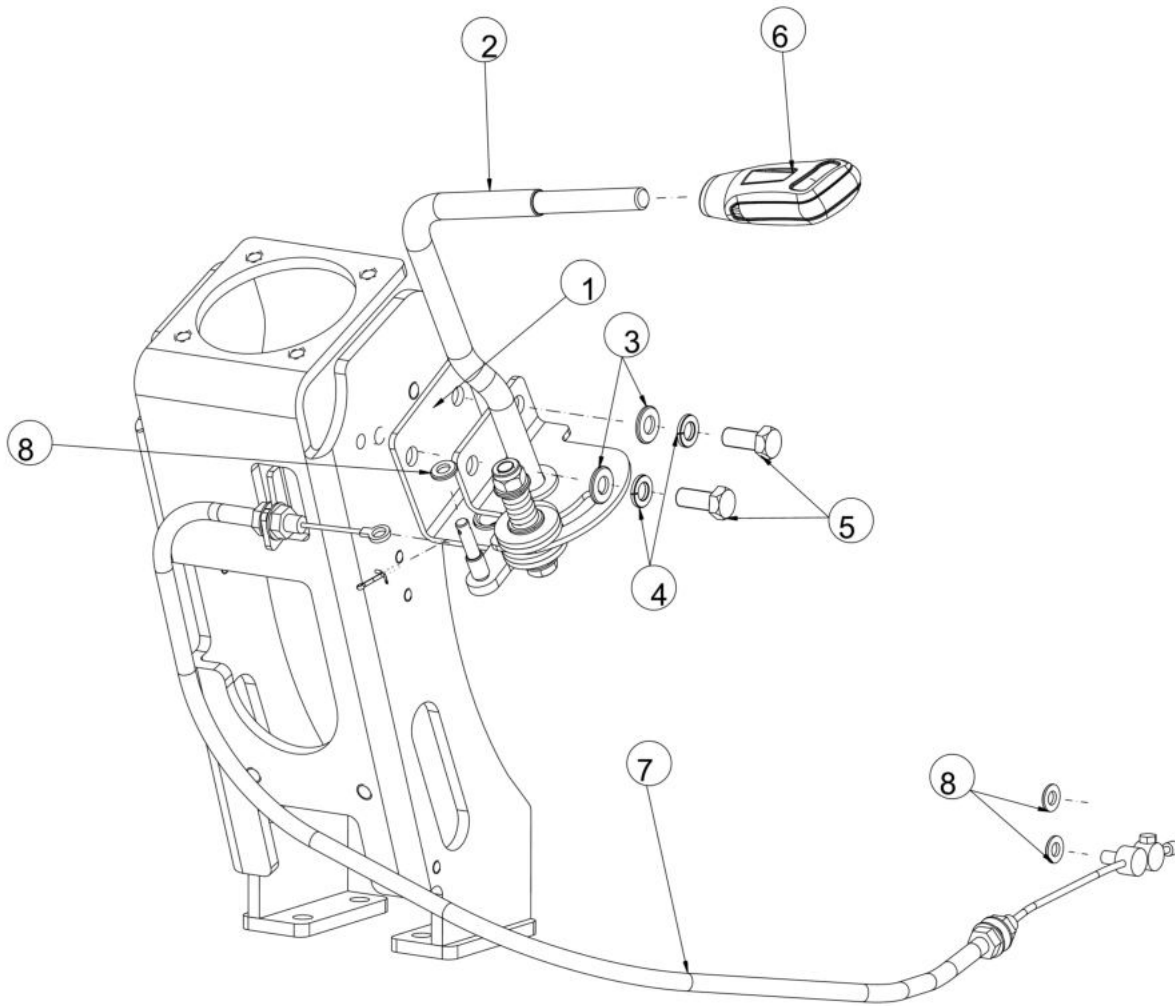

22110A-1/1

HAND THROTTLE ASSY.

Sr.	Model	Item Code	Description	Qty	Int.	Remarks	Cut Off
1	ALL MODELS	300043382C	ASSY HAND ACCELERATOR BASE PLATE	1			
2	ALL MODELS	300043353C	ASSY HAND ACC LEVER AND BRKT	1			
3	ALL MODELS	20005624AA	M/CD WASHER B8	2			
4	ALL MODELS	04030400006	SPRING WASHER B-6	2			
5	ALL MODELS	300028644A	HEX. HEAD BOLT M8 X 1.25-20 8-8 SA4GS	2			
6	ALL MODELS	300111837A	HAND ACCELERATION KNOB	1			
7	ALL MODELS	300117600A	HAND ACC CABLE ASSY	1			
8	ALL MODELS	04030600006	PLAIN WASHER DIA 6.4 *DIA 18 *1.5	4