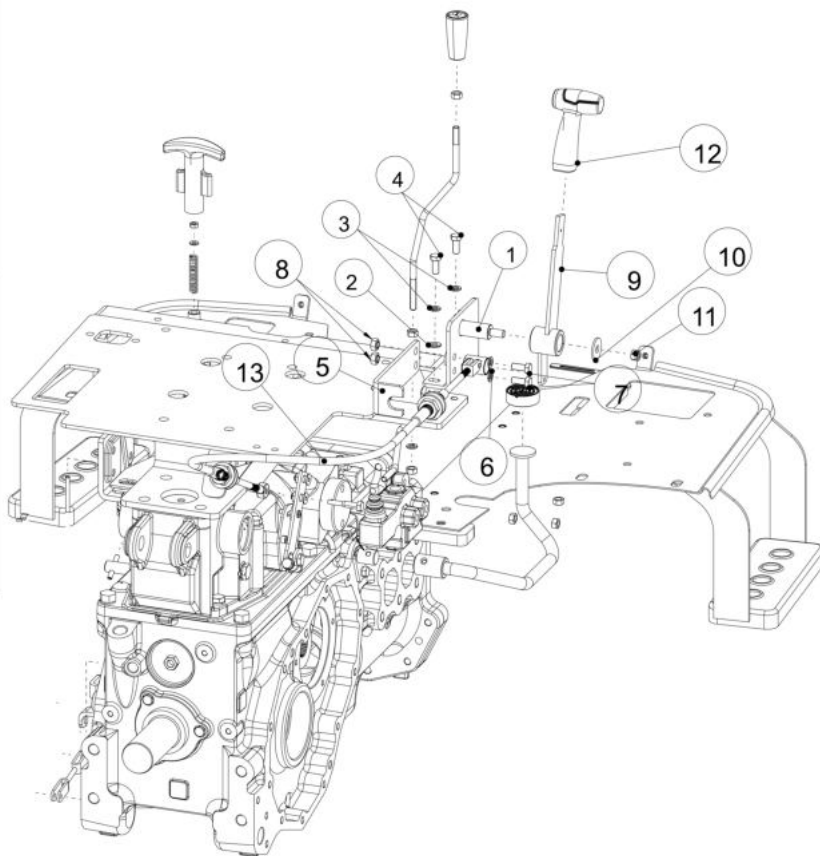

11110A-1/1

OPERATING SECTOR

Sr.	Model	Item Code	Description	Qty	Int.	Remarks	Cut Off
1	ALL MODELS	300078714A	POSITION LEVER MTG BKT	1			
2	ALL MODELS	20005624AA	M/CD WASHER B8	2			
3	ALL MODELS	20005517AA	SPRING WASHER B-8 TYPE A IS: 3067-1972	2			
4	ALL MODELS	20005565AA	HEX HEAD SCREW M8X1.25X20 -8.8 SA4GS	2			
5	ALL MODELS	300079488B	WIRE MTG BKT	1			
6	ALL MODELS	20005517AA	SPRING WASHER B-8 TYPE A IS: 3067-1972	2			
7	ALL MODELS	20005565AA	HEX HEAD SCREW M8X1.25X20 -8.8 SA4GS	2			
8	ALL MODELS	20005504AA	HEX NUT M8X1.25 -8 SA4GS	2