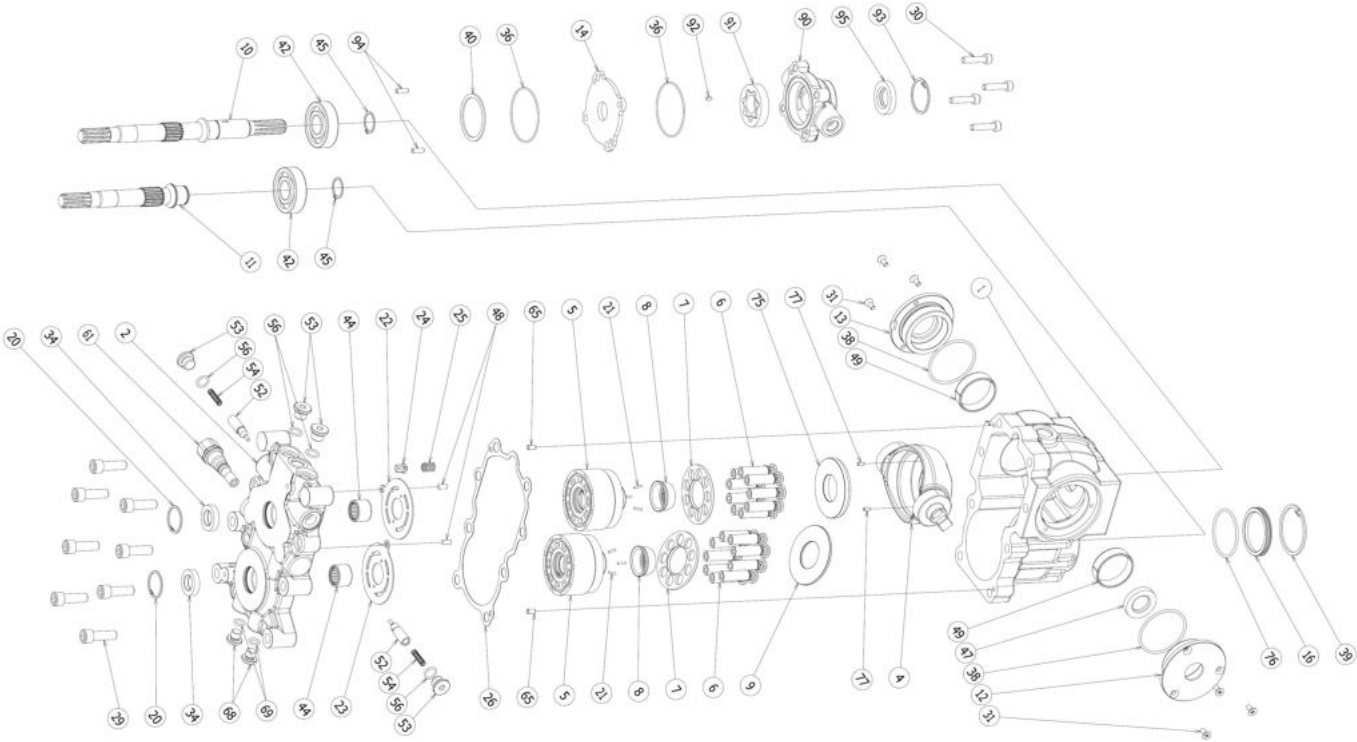

96	Sr No. 26+34+36+38+47+56+69+76
97	Sr No. 5+6+7+8+18+19+20+21+33
98	Sr No. 14+36+47+90+91+92+93

Sr.	Model	Item Code	Description	Qty	Int.	Remarks	Cut Off
1	ALL MODELS	-	CASE	1		Not-Serviceable	
2	ALL MODELS	-	BLOCK, PORT	1		Not-Serviceable	
4	ALL MODELS	300142578A	SWASH PLATE (KYB)_B0111-74040	1			
5	ALL MODELS	-	BLOCK, CYLINDER	2		Not-Serviceable	
6	ALL MODELS	-	PISTON ASSY	18		Not-Serviceable	
7	ALL MODELS	-	PLATE, RETAINER	2		Not-Serviceable	
8	ALL MODELS	-	HOLDER, RETAINERT	2		Not-Serviceable	
9	ALL MODELS	300142584A	PLATE, THRUST (KYB)_20631-27601	1			
10	ALL MODELS	300142585A	SHAFT (KYB)_B0201-02079	1