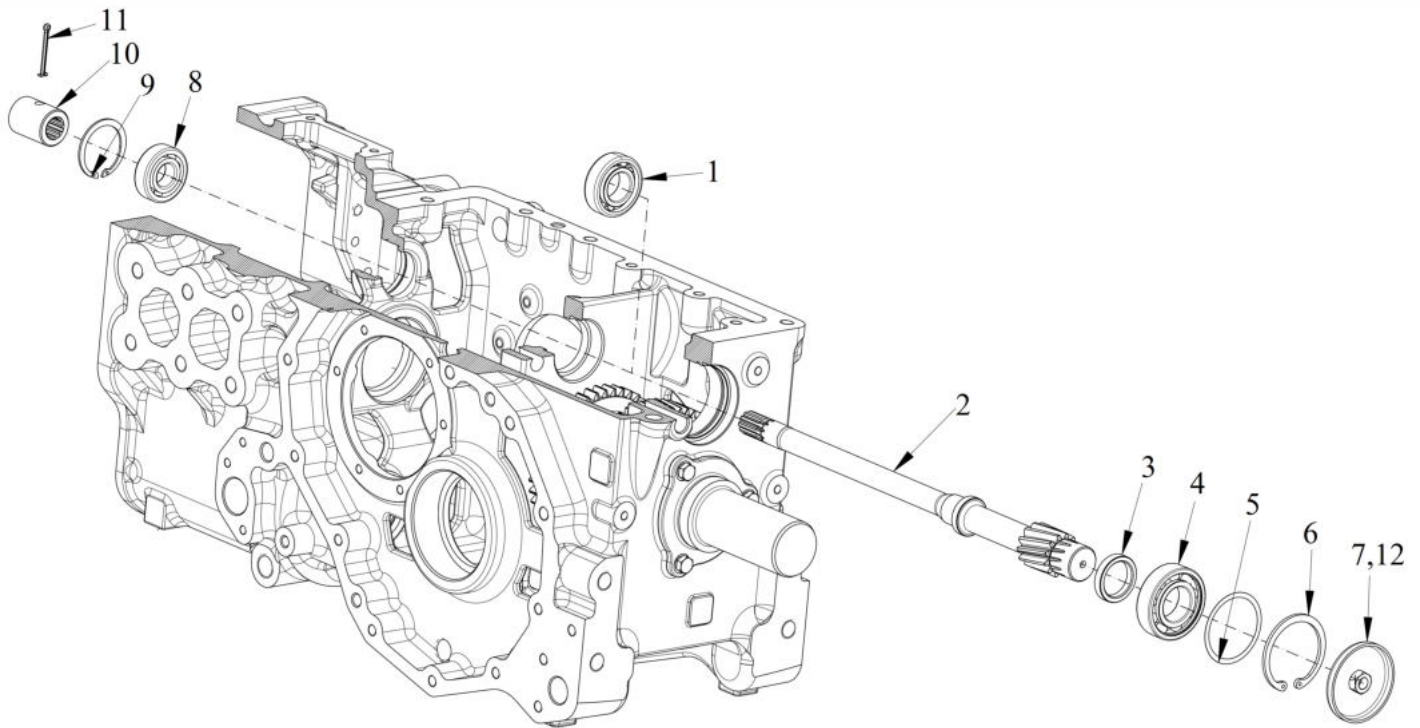

05140A-1/1

PTO INTERMEDIATE SHAFT

Sr.	Model	Item Code	Description	Qty	Int.	Remarks	Cut Off
11	ALL MODELS	20005448AA	SPLIT PIN DIA 3.2*50	1			
1	ALL MODELS	20004119AB	BALL BRG (6205)	1			
2	ALL MODELS	10096059BA	PTO INTERMEDIATE SHAFT 2700 RPM (26 HP HST)	1			
3	ALL MODELS	10096344BB	SPACER PTO INTERMEDIATE SHAFT	1			
4	ALL MODELS	20003863AA	BALL BEARING 6206	1			
5	ALL MODELS	10096379AA	SHIM LAY SHAFT 0.1	5			
5	ALL MODELS	10096380AA	SHIM LAY SHAFT 0.2	4			
5	ALL MODELS	10096381AA	SHIM LAY SHAFT 0.5	3			
6	ALL MODELS	200000112A	INTERNAL CIRCLIP B-62 (HEAVY DUTY)	1