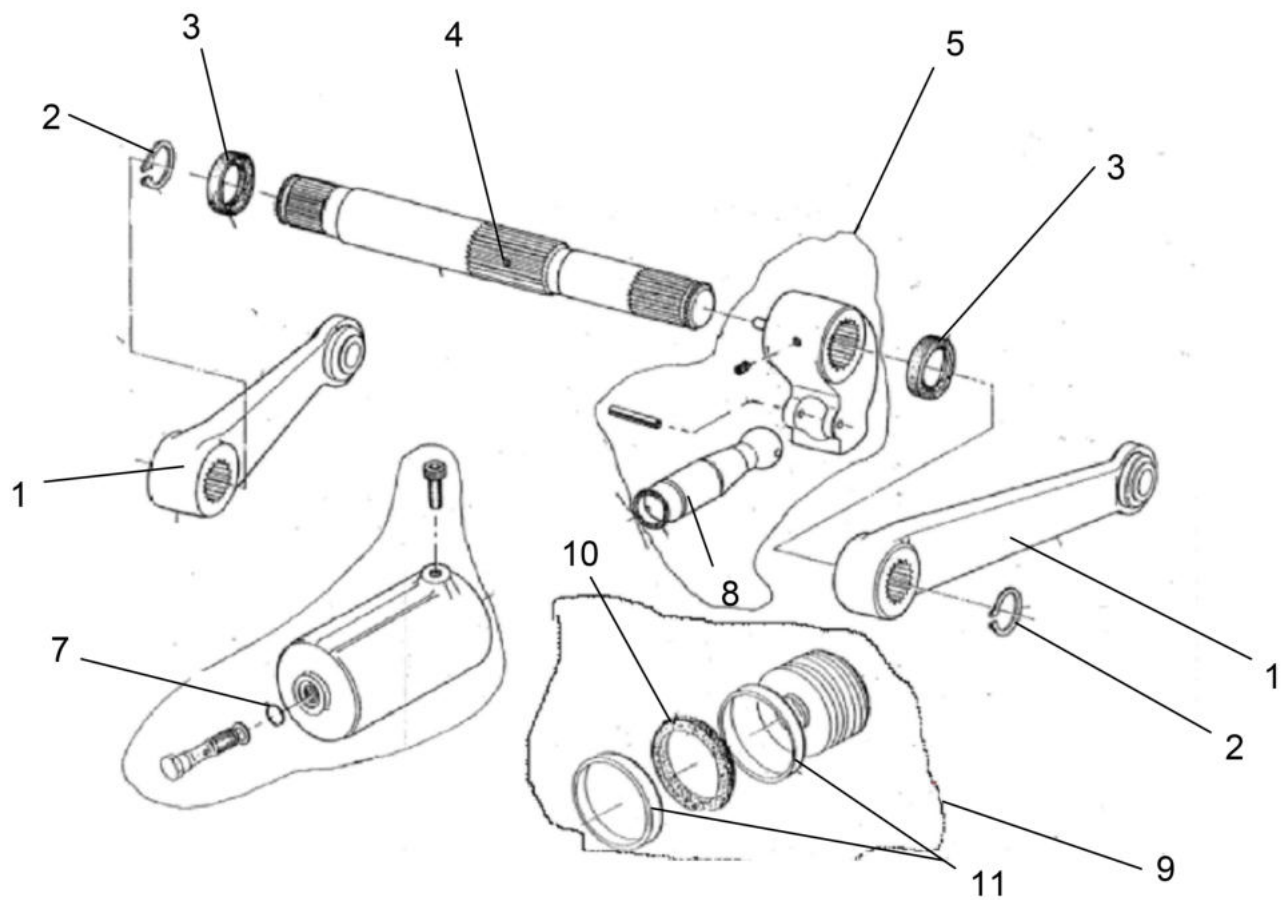

10180A-1/1 CYLINDER ASSEMBLY

Sr.	Model	Item Code	Description	Qty	Int.	Remarks	Cut Off
1	ALL MODELS	10051992AA	ARM	2			
2	ALL MODELS	10051993AA	SEEGER E34 DIN 471	2			
3	ALL MODELS	10051994AA	ENCL. IN SEAL KIT	2			
4	ALL MODELS	10051995AA	SHAFT	1			
5	ALL MODELS	10051996AA	KIT CRANK	1			
6	ALL MODELS	10051997AA	KIT CYLINDER	1			
7	ALL MODELS	10051998AA	ENCL. IN SEAL KIT	1			
8	ALL MODELS	10051999AA	ENCL. IN SEAL KIT	1