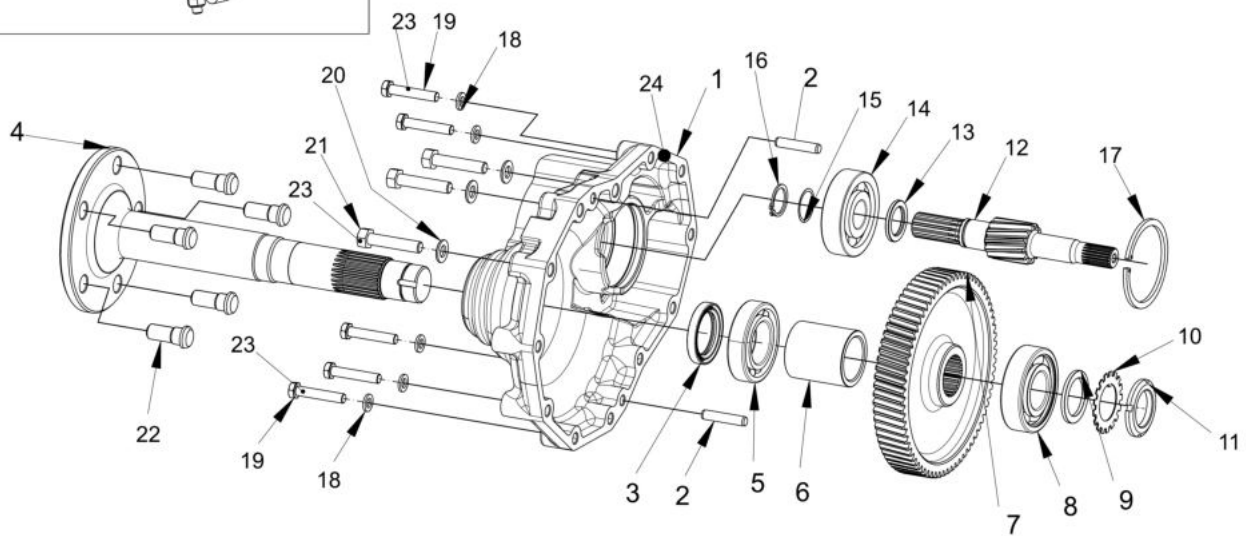

08110A-1/1

TRUMPET HOUSING ASSY.

Sr.	Model	Item Code	Description	Qty	Int.	Remarks	Cut Off
22	ALL MODELS	20005630AA	WHEEL BOLT FRONT	5	YES		MEMRMKSNHJ KH07169
1	ALL MODELS	300084255B	REAR AXLE HSG. (LH)	1			
1	ALL MODELS	300084382B	REAR AXLE HSG. (RH)	1			
2	ALL MODELS	10055668AA	DOWEL PIN DIA 10X20	2			
3	ALL MODELS	20003306AC	OIL SEAL (F4D 48X65X10)	1			
4	ALL MODELS	300083794A	REAR AXLE SHAFT	1			
5	ALL MODELS	04000145085	DEEP GROOVE BALL BEARING 6209	1			
6	ALL MODELS	10096260CA	SPACER LONG REAR AXLE	1