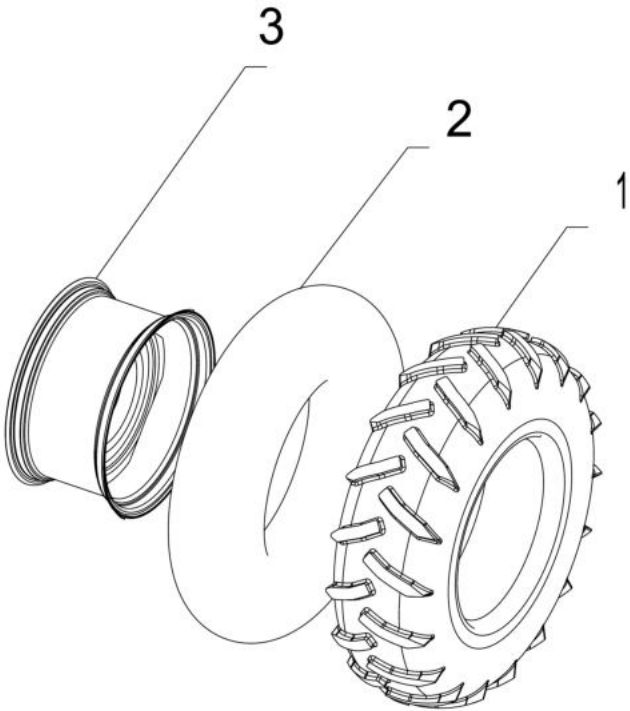

25110A-1/1

FRONT WHEEL

Sr.	Model	Item Code	Description	Qty	Int.	Remarks	Cut Off
1	ALL MODELS	10054177AA	TR FRONT 6.00-12 6PR BKT TR171 TT	2			
2	ALL MODELS	10054179AA	TR FRONT 6.00/6-12 TR-15 TUBE	2			
3	ALL MODELS	10054485AA	FRONT RIM ASSY 24HP-4X12 (SILVER)	2			
3	ALL MODELS	10052515AA	FRONT RIM ASSY 24HP	2