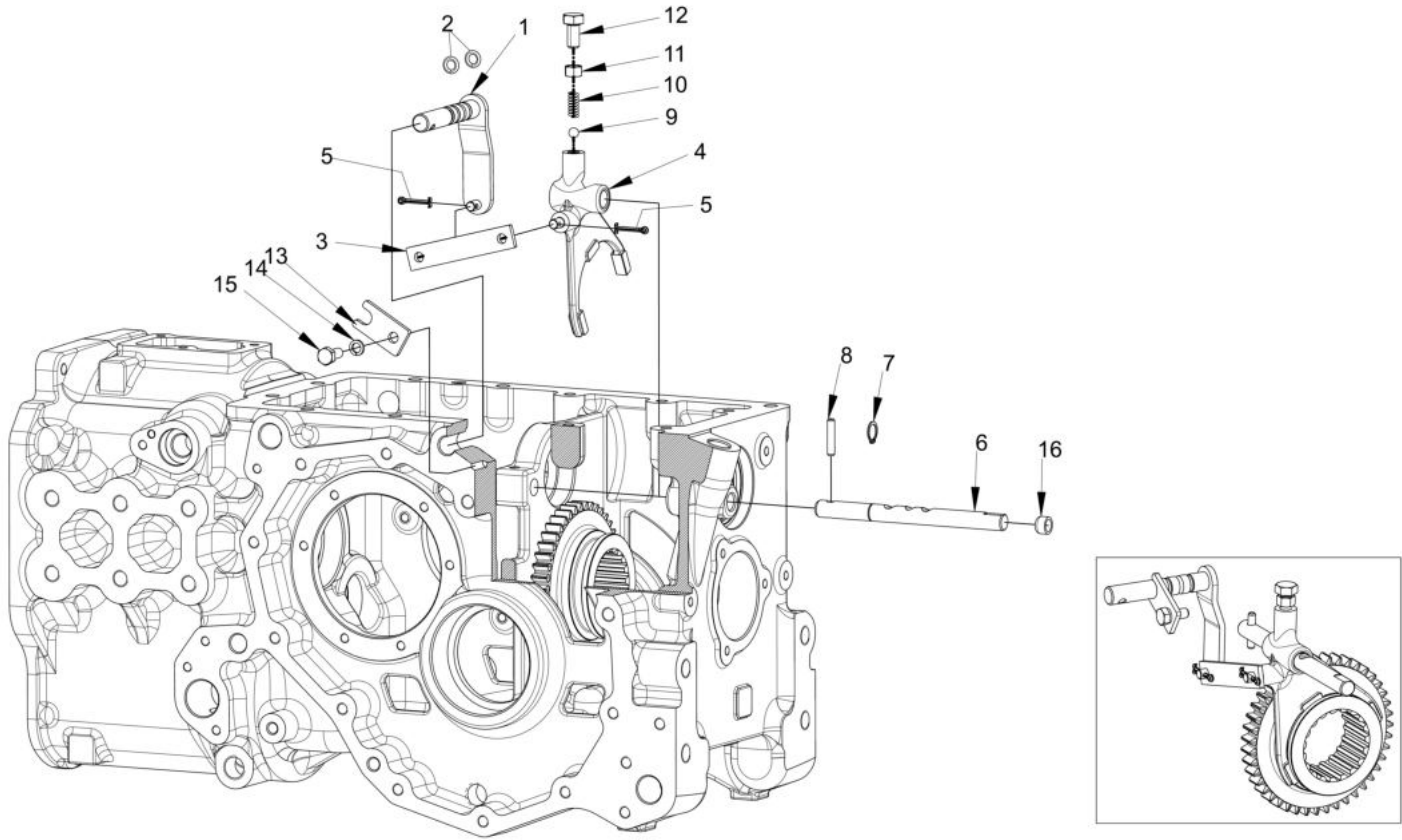

07180A-1/1

PTO FORK ASSY.

Sr.	Model	Item Code	Description	Qty	Int.	Remarks	Cut Off
1	ALL MODELS	10096120AB	PIVOT LUG PTO	1			
2	ALL MODELS	20004141AC	O-RING Ø10.6X Ø2.3	2			
3	ALL MODELS	10096119AA	LINK PTO SHIFTER	1			
4	ALL MODELS	10096111AC	FORK PTO	1			
5	ALL MODELS	20003677AB	SPLIT PIN DIA 3.2*25	2			
6	ALL MODELS	10096115AB	SHIFTER ROD PTO	1			
7	ALL MODELS	20005671AA	EXTERNAL CIRCLIP A-14	1			
8	ALL MODELS	20005032AA	SPRING COTTER SLEEVE 6X30 HEAVY DUTY DIN 1481 ISO 8752 BN 876	1