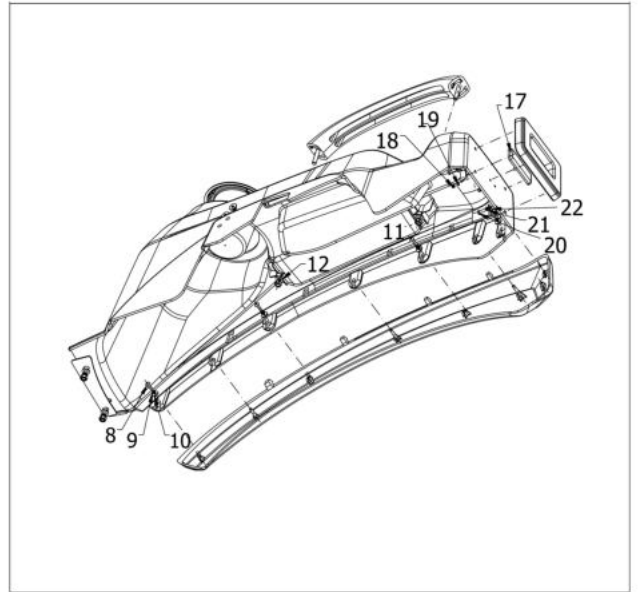

12110A-1/1

FENDER RH ASSY.

Sr.	Model	Item Code	Description	Qty	Int.	Remarks	Cut Off
10	ALL MODELS	300032712A	WASHER	5			
20	ALL MODELS	20005589AA	HEX HEAD SCREW M5X16_8.8 SA4GS	8			
22	ALL MODELS	300032712A	WASHER	8			
1	ALL MODELS	300062373B	FENDER HST WITH HOLE	1			
2	ALL MODELS	300047725B	HST_FENDER_SIDE CLADDING_RH	1			
3	ALL MODELS	300062016B	FENDER HANDLE ASSY RH	1			
4	ALL MODELS	300047718B	REFLECTOR COVER ASSY HST	1			
5	ALL MODELS	300104472A	CUP HOLDER_RH-HST	1