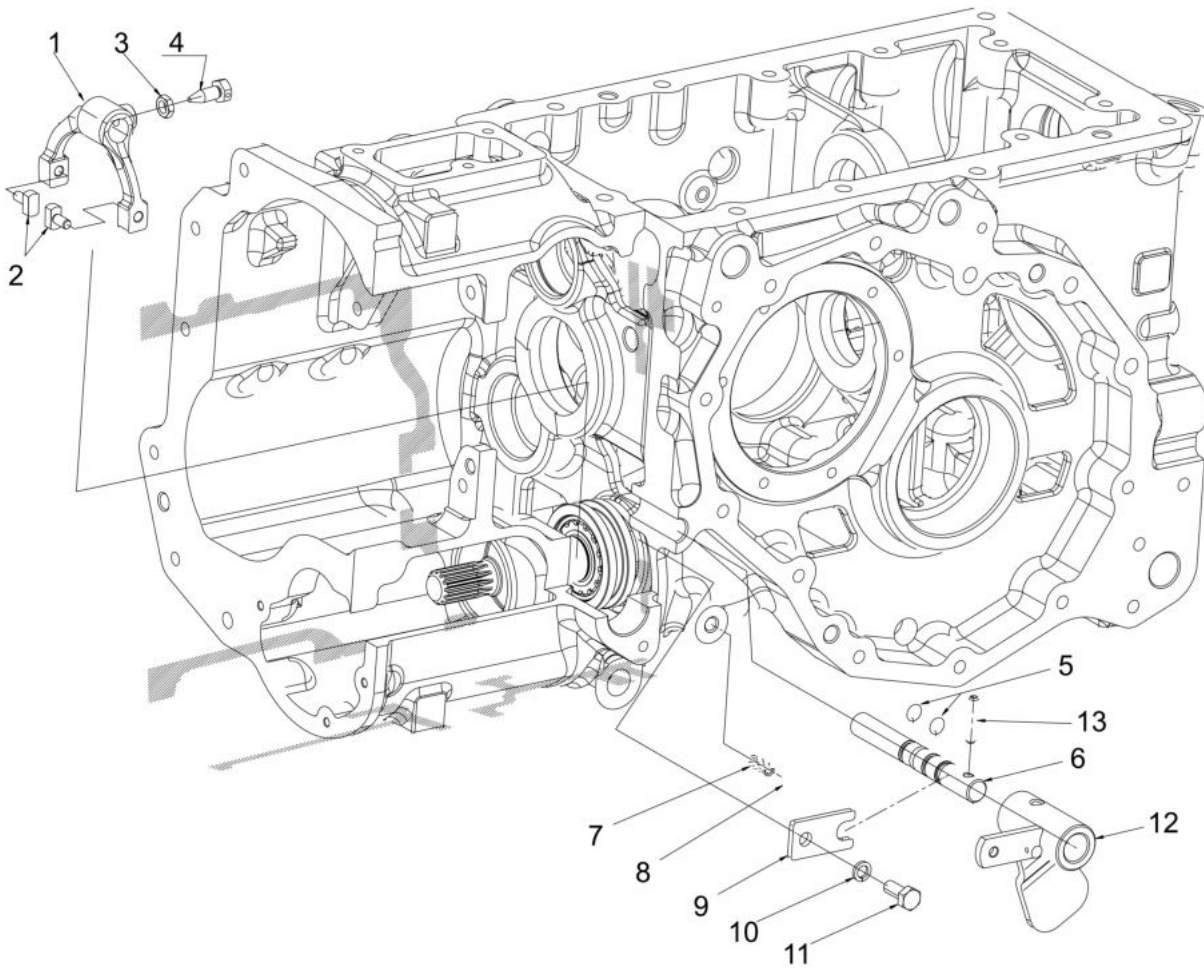

05180A-1/1

4WD LEVER ASSY

Sr.	Model	Item Code	Description	Qty	Int.	Remarks	Cut Off
13	ALL MODELS	20005030AA	SPRING COTTER SLEEVE 6X36 HEAVY DUTY DIN	1	YES		MEMRMKSNHD KH07286
1	ALL MODELS	10096289AB	FORK 4WD	1			
2	ALL MODELS	10096343AA	SLIDING PIN 4WD	2			
3	ALL MODELS	20003780AA	HEX LOCK NUT M8 X 1 10.9 SA3NS	3			
4	ALL MODELS	10009223BA	LOCKING SCREW M8*1	4			
5	ALL MODELS	20004141AC	O-RING Ø10.6X Ø2.3	2			
6	ALL MODELS	10096293AB	PIVOT ROD 4WD	1			
7	ALL MODELS	10096117AA	SPRING (RANGE/4WD/PTO)	1			
8	ALL MODELS	10020864AB	BALL 8 DIA GRADE 20 IS:2898	1