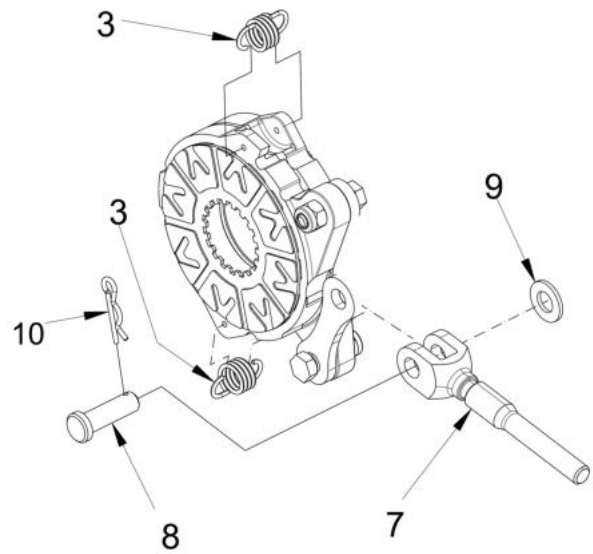

09110A-1/1

BRAKE SUB ASSY.

Sr.	Model	Item Code	Description	Qty	Int.	Remarks	Cut Off
1	ALL MODELS	300038793A	ACTUATING PLATE BRAKE	2			
2	ALL MODELS	300039424A	STEEL BALL ? 19	4			
3	ALL MODELS	300038902A	SPRING FOR BRAKE	2			
4	ALL MODELS	300038804A	LINK BRAKE	2			
5	ALL MODELS	300038900A	BRAKE LINK PIN	2			
6	ALL MODELS	20004917AB	HEX NYLOC NUT M8*1.25 8 SA4JS	2			
7	ALL MODELS	300038839A	LINK ROD BRAKE	1			
8	ALL MODELS	300034887A	JAW PIN (OIB)	1