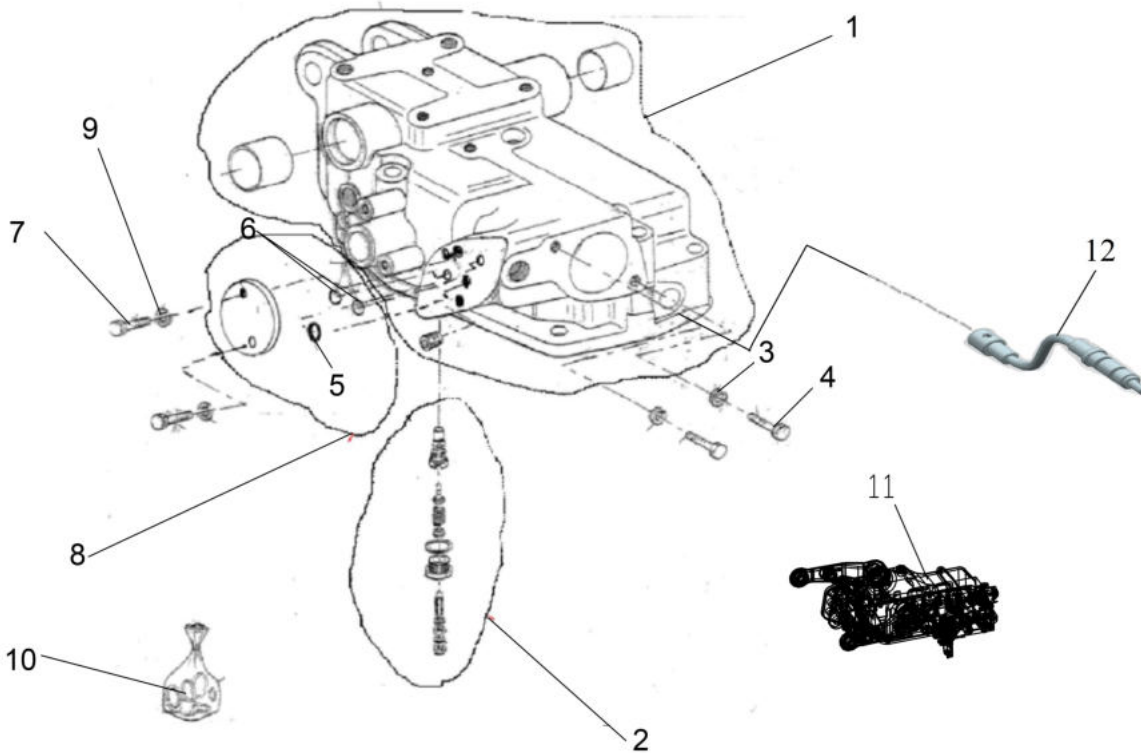

10170A-1/1

LIFT BODY ASSY.

Sr.	Model	Item Code	Description	Qty	Int.	Remarks	Cut Off
11	ALL MODELS	10051219BB	MITA HYDRAULICS 500KG	1	YES		MEMRMKSNSB LH09295
1	ALL MODELS	300042760A	FLEXIBLE SHAFT ASSY	1			
12	ALL MODELS	300042760A	FLEXIBLE SHAFT ASSY	1			
1	ALL MODELS	10051982AA	LIFT BODY ASSEMBLY	1			
1	ALL MODELS	300119669A	LIFT BODY ASSEMBLY_10051219BA	1			
2	ALL MODELS	10051983AA	KIT RELIEF VALVE	1			
2A	ALL MODELS	10052854AA	SEAT VALVE	1		APN Serviceable as higher Assy 10051983AA Not Serviceable