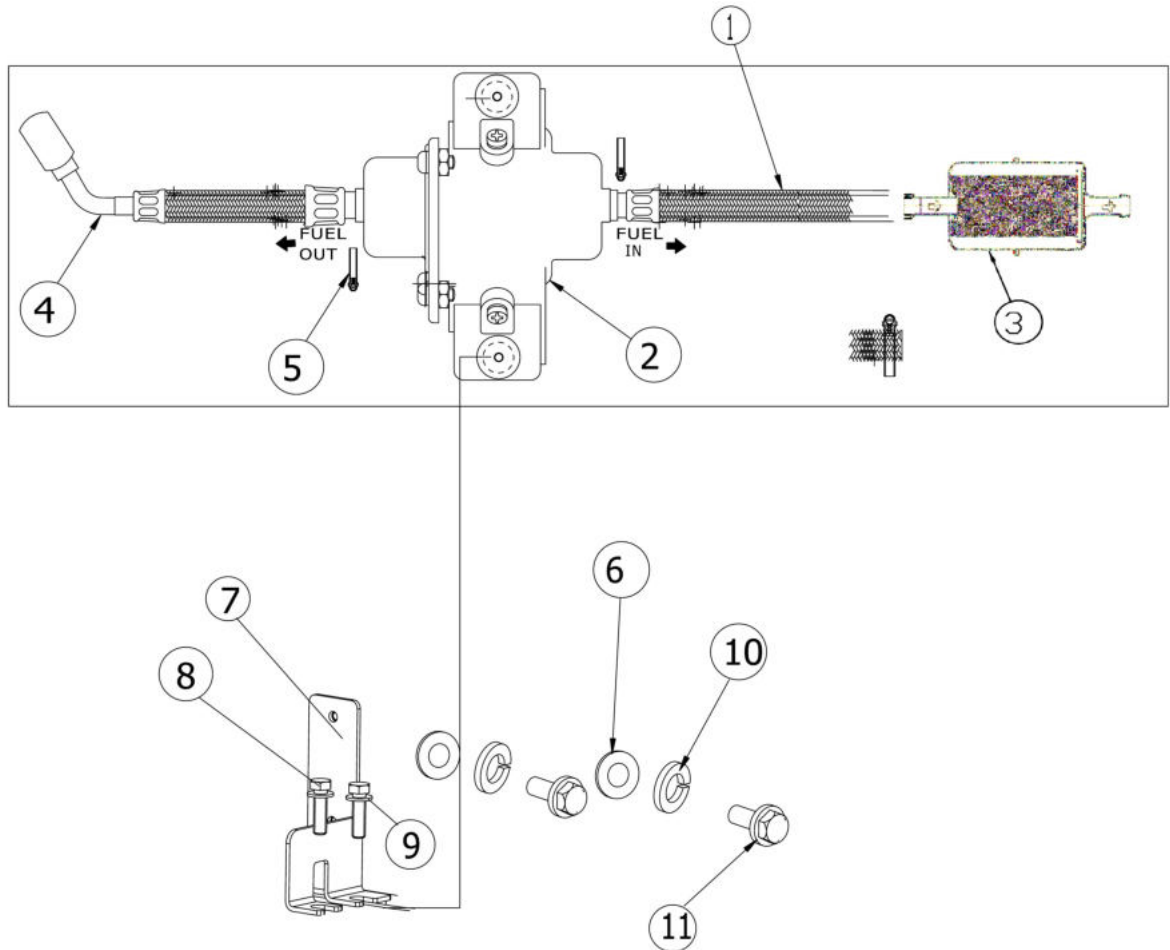

17140A-1/1

FUEL PIPES

Sr.	Model	Item Code	Description	Qty	Int.	Remarks	Cut Off
5	ALL MODELS	20004171AB	HOSE WORM CLAMP DIA IS:4762	3			
11	ALL MODELS	20005636AA	HEX. FLANGED SCREW M8X1.25X15	2			
1	ALL MODELS	10053775AB	FUEL PIPE (STRAINER TO FEED PUMP)	1			
2	ALL MODELS	10051600AA	FUEL FEED PUMP	1		INTERCHANGEABLE WITH 10051600AB (ROHS)	
3	ALL MODELS	10051627AA	FUEL FILTER 30N6200400 (STRAINER)	1		INTERCHANGEABLE WITH 10055269AA (ROHS)	
4	ALL MODELS	10053776AD	FUEL PIPE (FUEL FEED PUP TO FUEL FILTER)	1		INTERCHANGEABLE WITH 10053776AF