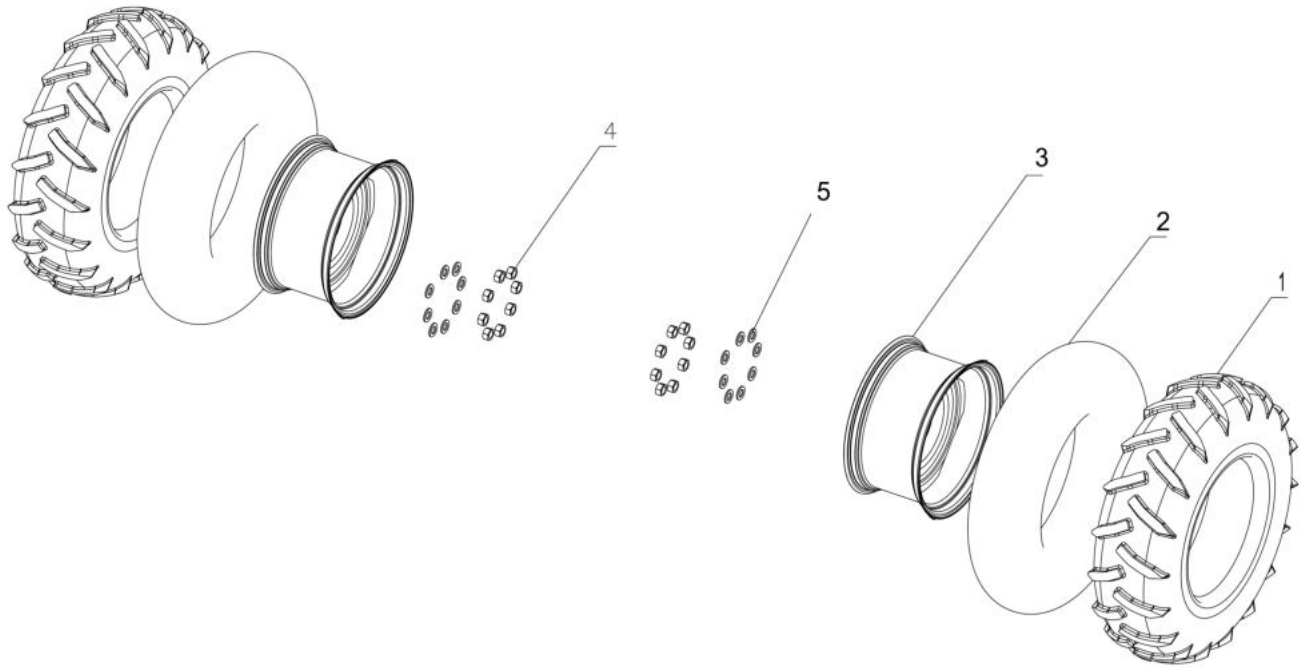

25120A-1/1

WHEEL AND TYRES REAR

Sr.	Model	Item Code	Description	Qty	Int.	Remarks	Cut Off
5	ALL MODELS	10005014AB	WASHER	10			
1	ALL MODELS	10054178AA	TR REAR 8.3-20 6PR BKT TR171 TT	2			
2	ALL MODELS	10054180AA	TR REAR 8.3-20 TR-218A TUBE	2			
3	ALL MODELS	10054486AA	REAR RIM ASSY 24HP-W7X20 (SILVER)	2			
3	ALL MODELS	10052516AB	REAR RIM ASSY 24HP	2			
4	ALL MODELS	20003365AA	HEX NUT M16X1.5 -8 SA2GS	10		INTERCHANGEABLE WITH 20005513AA (ROHS)	
5	ALL MODELS	10005014AA	WASHER	10		INTERCHANGEABLE WITH 10039395AA