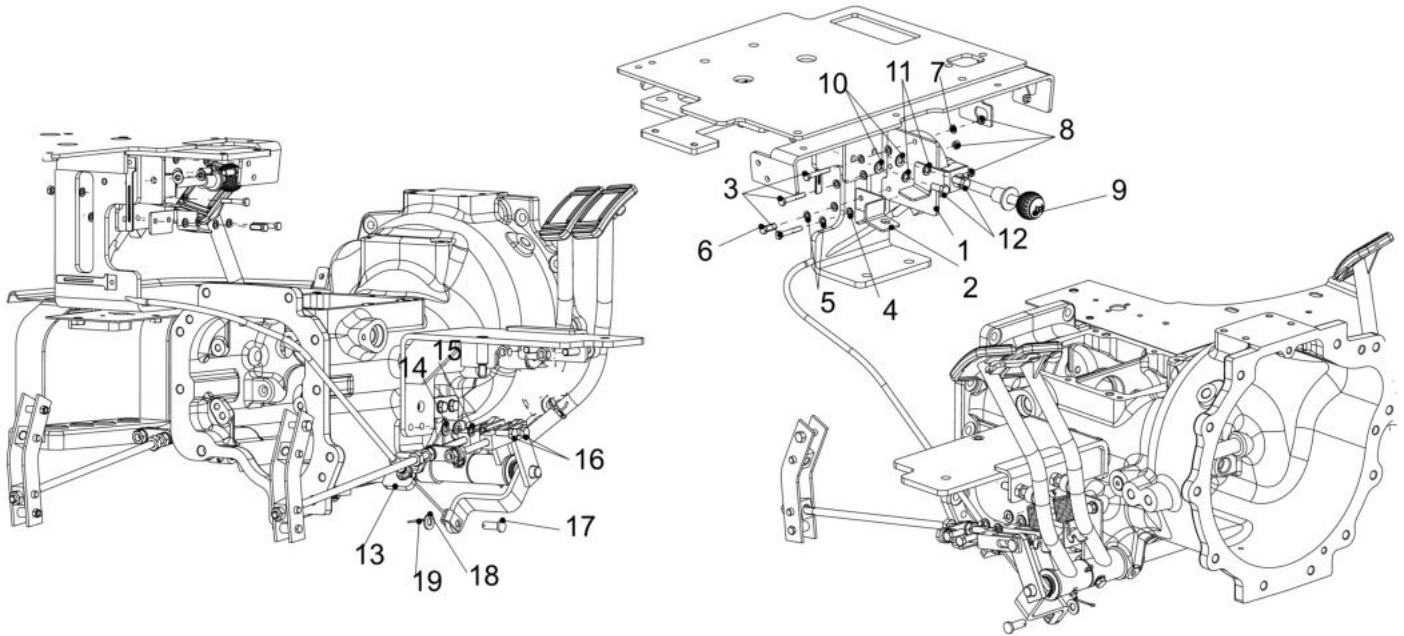

18130A-1/1

PARKING BRAKE ASSY

Sr.	Model	Item Code	Description	Qty	Int.	Remarks	Cut Off
1	ALL MODELS	300057505A	SEAT BASE PLATE	1			
2	ALL MODELS	300059255A	MTG BKT SAFETY SWITCH	1			
3	ALL MODELS	20005659AA	HEX HEAD BOLT M6X40 8.8 SA2JS	3			
4	ALL MODELS	20004941AB	M/C WASHER DIA 6.4*DIA 12.4*1.6	5			
5	ALL MODELS	20003669AC	SPRING WASHER B-6 TYPE-A IS: 3063-1972	5			
6	ALL MODELS	20005565AA	HEX HEAD SCREW M8X1.25X20 -8.8 SA4GS	3			
7	ALL MODELS	20003669AC	SPRING WASHER B-6 TYPE-A IS: 3063-1972	5			
8	ALL MODELS	20005517AA	NUT*M6	5