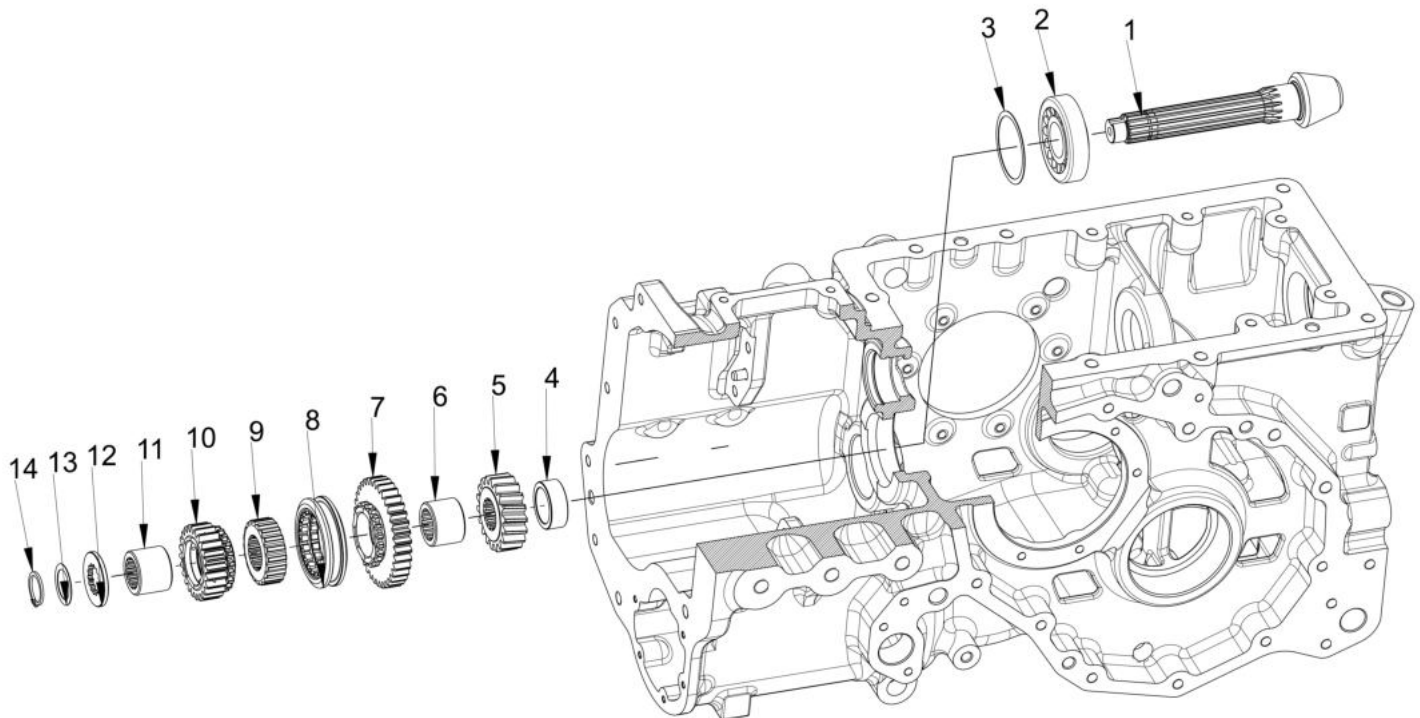

05160A-1/1

TAIL PINION SHAFT GEAR ASSY.

Sr.	Model	Item Code	Description	Qty	Int.	Remarks	Cut Off
1	ALL MODELS	10096150BA	TAIL PINION	1		Child Part of 30000647C (Crown Wheel & Tail Pinion Set HST)	
2	ALL MODELS	20005656AA	TRB 30306	1			
3	ALL MODELS	10066470AA	SHIMS (0.15)	5			
3	ALL MODELS	10066471AB	SHIMS (0.2)	4			
4	ALL MODELS	10096207AA	SPACER 2 T.P SHAFT	1			
5	ALL MODELS	10096201AB	DRIVER GEAR 4WD Z- 18	1			
6	ALL MODELS	10096195AB	SPLINED BUSH FOR LOW GEAR	1