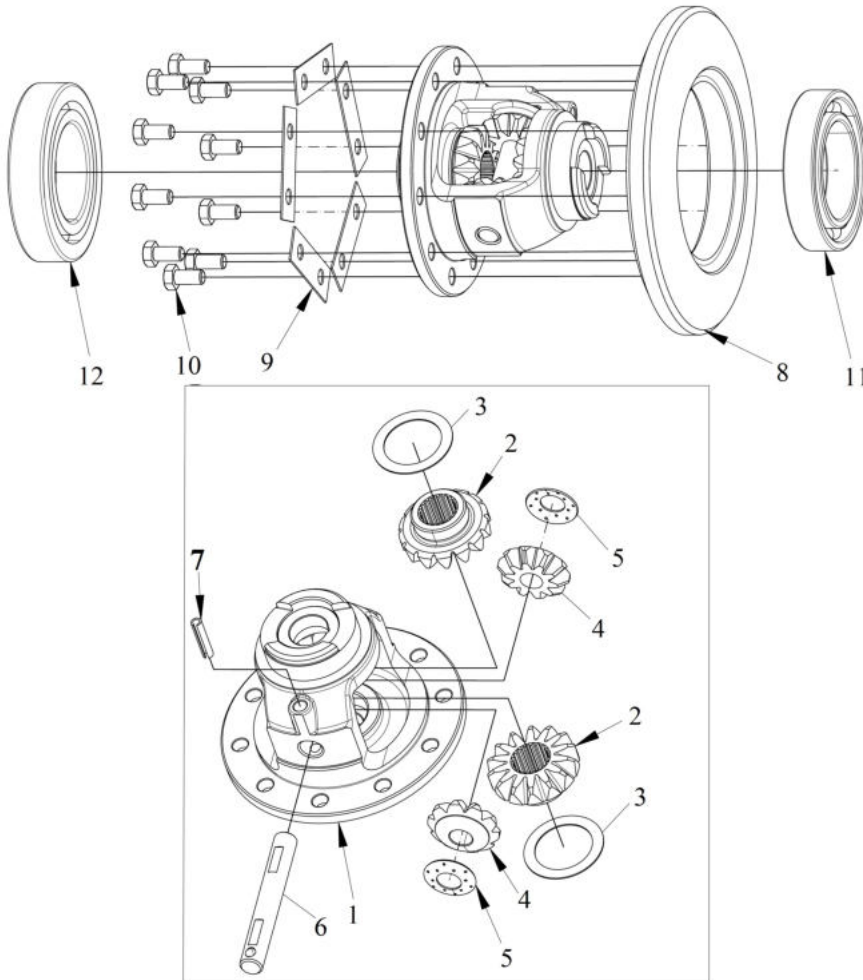

07140A-1/1

DIFF. CAGE SUB ASSY

Sr.	Model	Item Code	Description	Qty	Int.	Remarks	Cut Off
1	ALL MODELS	300124887A	DIFF CAGE	1			
2	ALL MODELS	10030005AG	DIFFERENTIAL SIDE GEAR (14T)	2			
3	ALL MODELS	10030009AC	DIFFERENTIAL SIDE GEAR LINER	2			
4	ALL MODELS	10030006AF	DIFFERENTIAL PINION GEAR (10T)	2			
5	ALL MODELS	10030008AD	DIFFERENTIAL PINION LINER	2			
6	ALL MODELS	10050833AB	PINION SHAFT	1			
7	ALL MODELS	20004150AA	SPRING COTTER SLEEVE(DIA 6X28)	1			
8	ALL MODELS	10096156AB	CROWN WHEEL	1		Child Part of 300000647C (Crown Wheel &