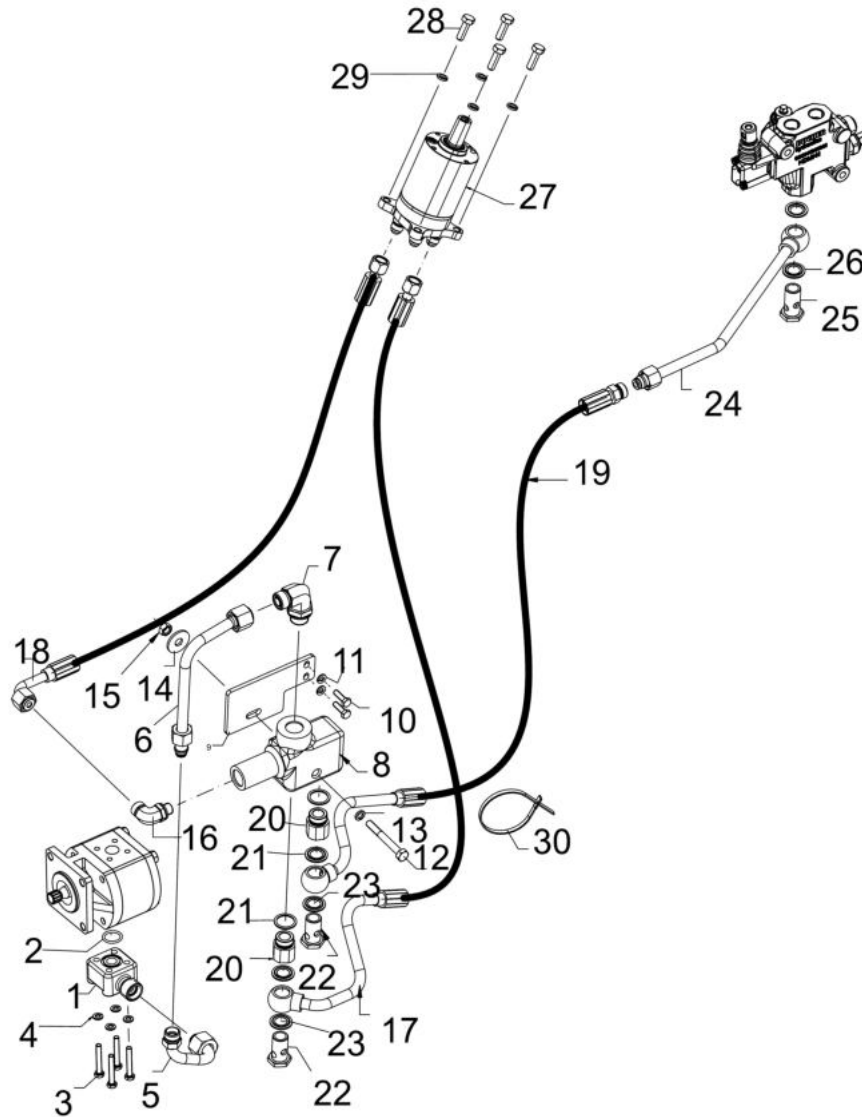

10140A-1/1

PRIORITY VALVE ASSY.

Sr.	Model	Item Code	Description	Qty	Int.	Remarks	Cut Off
10	ALL MODELS	20005569AA	HEX SCREW M6X1X20	2			
12	ALL MODELS	20005598AA	HEX HEAD BOLT M8X65_8.8 SA4GS	1			
22	ALL MODELS	20005628AA	BENJO BOLT M18X1.5 IS:3174-1974	2			
25	ALL MODELS	200000443A	BENJO BOLT M18X1.5 IS:3174-1974	1			
5	ALL MODELS	10096456AA	PRIMARY PIPE PUMP TO PRIORITY VALVE	1		DELETE FOR IMPLEMENT 10096316AD AND 300134827B	MEMRMKSNHJ KH07199
1	ALL MODELS	10056598AA	DELIVERY ADOPTER	1			
2	ALL MODELS	10051651AD	O RING Ø18.3X Ø2.5	1			
3	ALL MODELS	300028444A	HEX BOLT M6*40 SA4GS	4