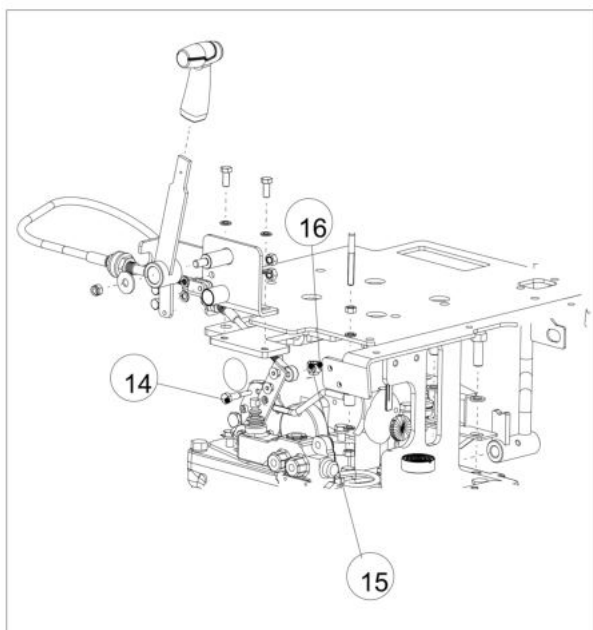

11110A-1/1

OPERATING SECTOR

Sr.	Model	Item Code	Description	Qty	Int.	Remarks	Cut Off
1	ALL MODELS	300078714A	POSITION LEVER MTG BKT	1			
2	ALL MODELS	20005624AA	M/CD WASHER B8	2			
3	ALL MODELS	20005517AA	SPRING WASHER B-8 TYPE A IS: 3067-1972	2			
4	ALL MODELS	20005565AA	HEX HEAD SCREW M8X1.25X20 -8.8 SA4GS	2			
5	ALL MODELS	300079488B	WIRE MTG BKT	1			
6	ALL MODELS	20005517AA	SPRING WASHER B-8 TYPE A IS: 3067-1972	2			
7	ALL MODELS	20005565AA	HEX HEAD SCREW M8X1.25X20 -8.8 SA4GS	2			
8	ALL MODELS	20005504AA	HEX NUT M8X1.25 -8 SA4GS	2