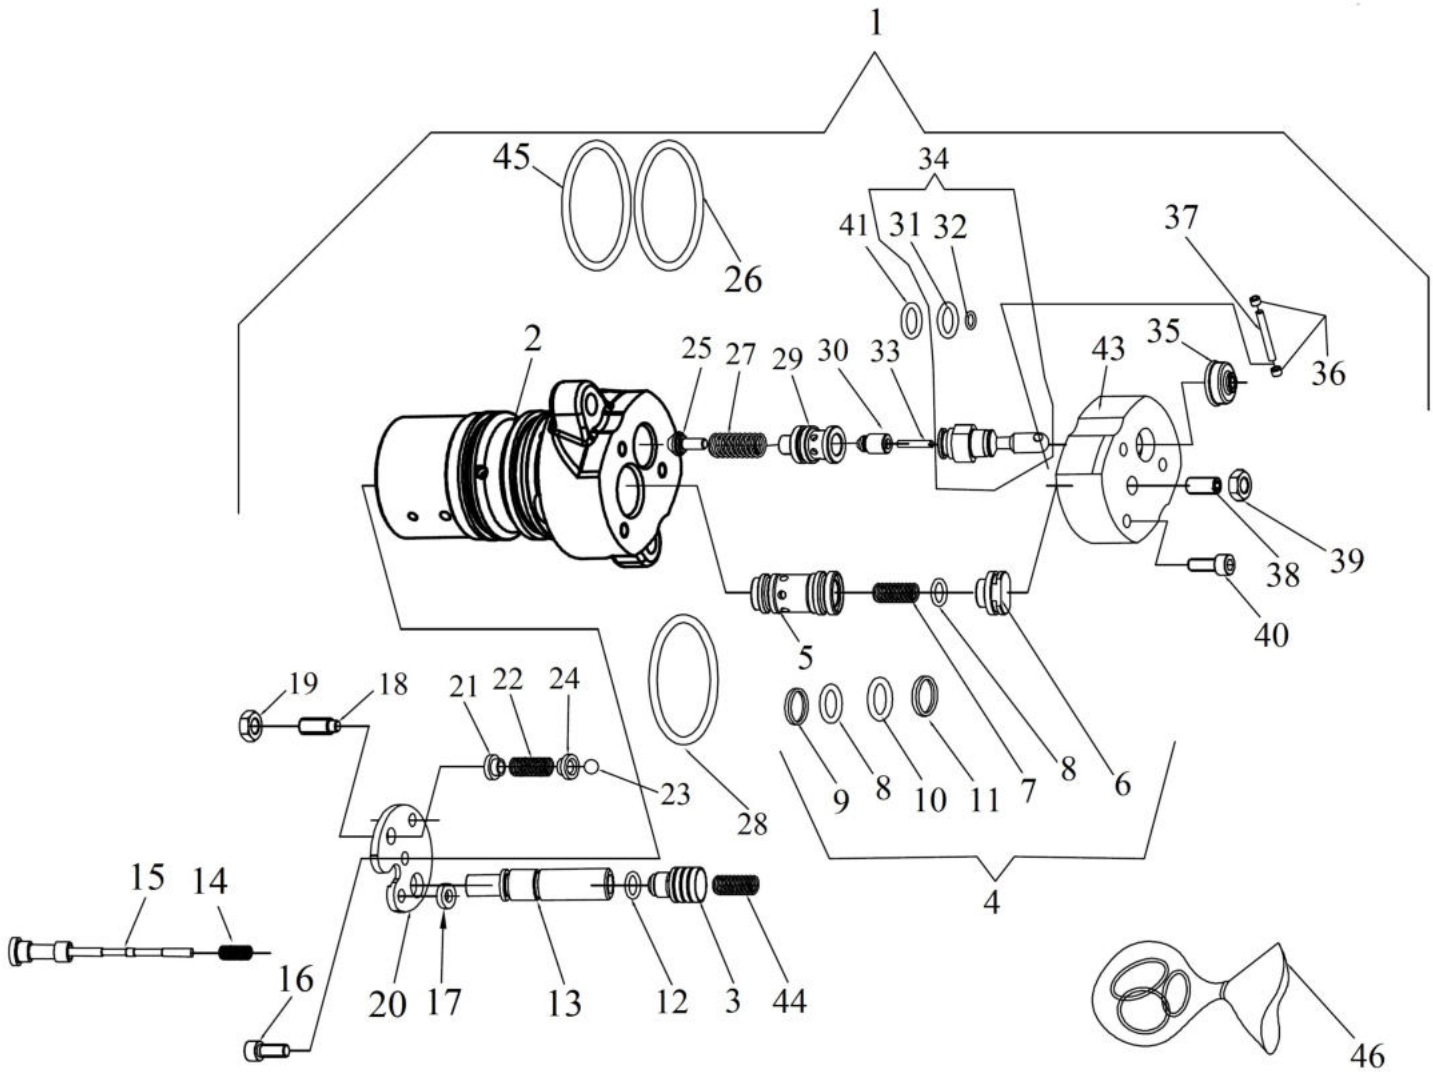

CONTROL VALVE ASSY

Sr.	Model	Item Code	Description	Qty	Int.	Remarks	Cut Off
1	ALL MODELS	300134485A	CONTROL VALVE_030742	1		INTERCHANGEABLE WITH 10051402AA (ROHS)	
2	ALL MODELS	-	NOT AVAIBLE AS SPARE PARTS	null			
3	ALL MODELS	10081089AA	VALVE	1			
4	ALL MODELS	10081090AA	VALVE WHIT RINGS	1			
5	ALL MODELS	-	NOT AVAIBLE AS SPARE PARTS	null			
6	ALL MODELS	10081091AA	PLUG M14X1	1			
7	ALL MODELS	10081092AA	SPRING De=8,2 L=40	1