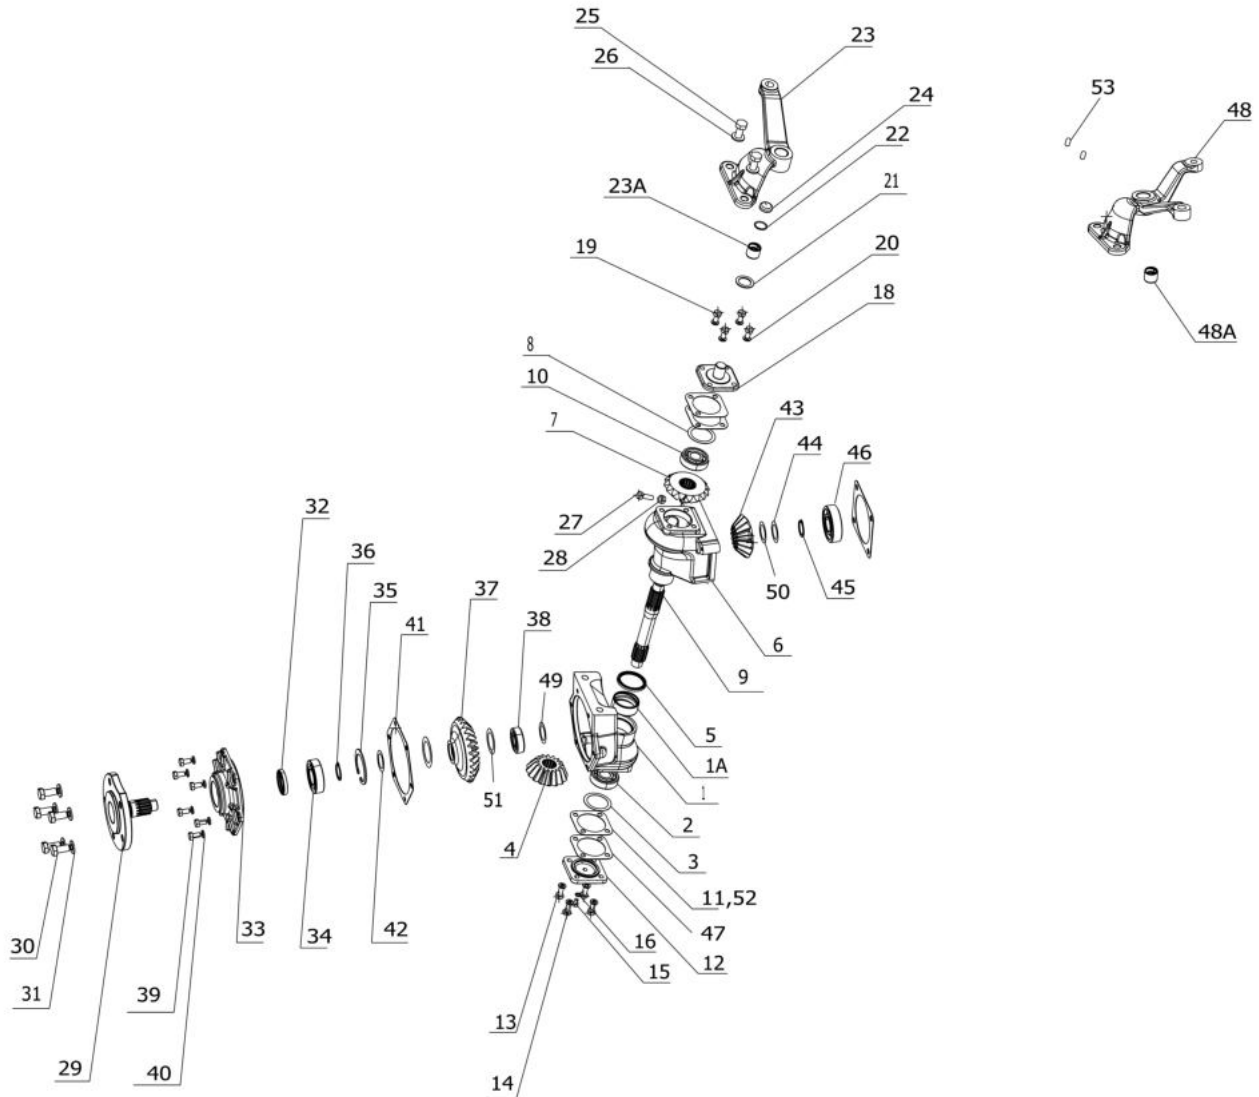

20120A-1/2

FRONT AXLE- STUB AXLE & COVER ASSY

Sr.	Model	Item Code	Description	Qty	Int.	Remarks	Cut Off
1A	ALL MODELS	300059782A	BUSH (FRONT AXLE ASSY)	2			
30	ALL MODELS	20005557AA	HEX SCREW M12X1.25X25 SA4GS	10			
41	ALL MODELS	10054286AA	GASKET FRONT AXLE COVER	2			
1+1A	ALL MODELS	10051257AJ	ASSY. FRONT AXLE HSG.	2		INTERCHANGEABLE WITH 10051257BE (ROHS)	
1	ALL MODELS	10051007AI	FRONT AXLE HSG.	2			
1A	ALL MODELS	10051256AD	BUSH(FRONT AXLE HSG.)	2			
2	ALL MODELS	20004333AA	TAPPER ROLLER BEARING 30304	2