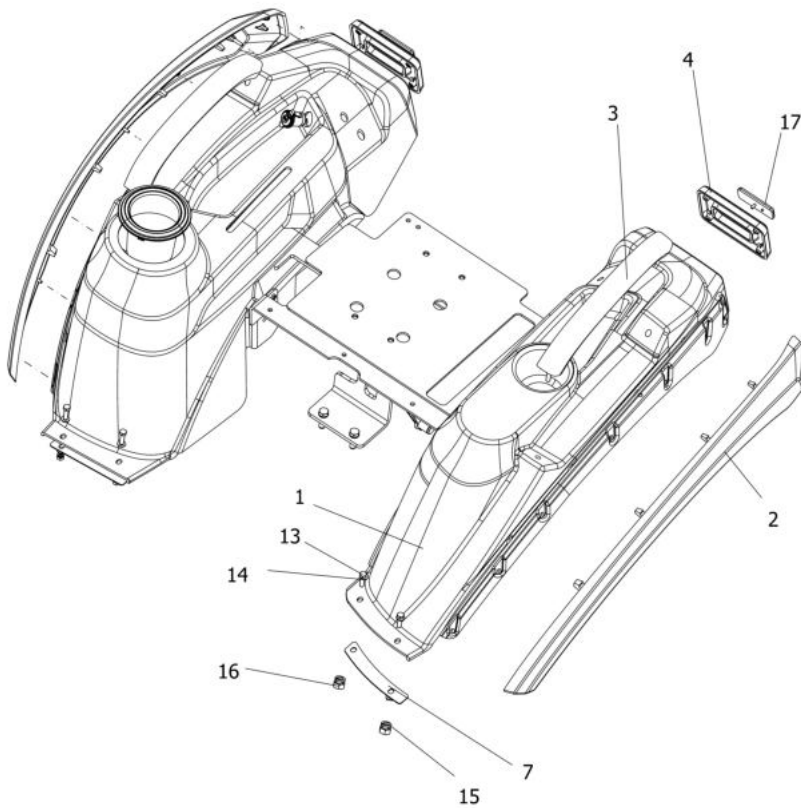

12120A-1/1

FENDER LH ASSY.

Sr.	Model	Item Code	Description	Qty	Int.	Remarks	Cut Off
6	ALL MODELS	300032712A	WASHER	8			
10	ALL MODELS	300032712A	WASHER	5			
20	ALL MODELS	20005589AA	HEX HEAD SCREW M5X16_8.8 SA4GS	8			
1	ALL MODELS	300062374B	HST FENDER LH	1			
2	ALL MODELS	300047715B	HST_FENDER_SIDE CLADDING_LH	1			
3	ALL MODELS	300061851B	FENDER HANDLE LH	1			
4	ALL MODELS	300047718B	REFLECTOR COVER ASSY HST	1			
5	ALL MODELS	04030400005	SPRING WASHER B - 5	8