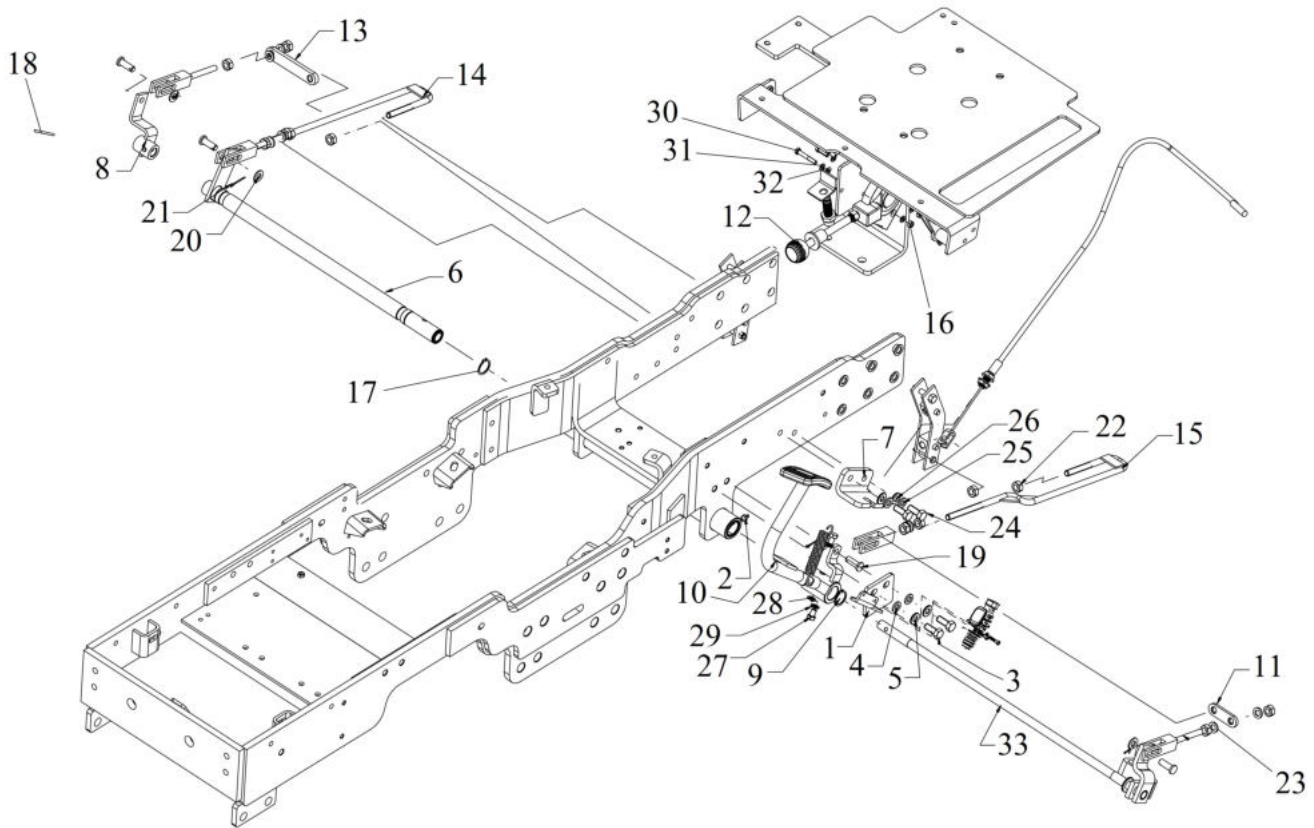

18110A-1/2

BRAKE PEDAL ASSY.

Sr.	Model	Item Code	Description	Qty	Int.	Remarks	Cut Off
3	ALL MODELS	20005540AA	HEX FLANGE SCREW M10*1.5*25 -8.8 SA4GS	4			
1	ALL MODELS	10096489AC	BRAKE HUB LH	1			
2	ALL MODELS	04043200008	GREASE NIPPLE WITH CAP M8*1	2			
3	ALL MODELS	20003515AA	HEX FLANGE SCREW M10*1.5*25-8.8 SA2	4		INTERCHANGE ABLE WITH 20005540AA (ROHS)	
4	ALL MODELS	04030400010	SPRING WASHER B-10	4			
5	ALL MODELS	04030600010	PLAIN WASHER DIA 10.5 *DIA 30 *2. 5	4			
6	ALL MODELS	300053243B	BRAKE PEDAL SHAFT	1			
7	ALL MODELS	300053477A	PARKING BRAKE CABLE MTG BKT	1