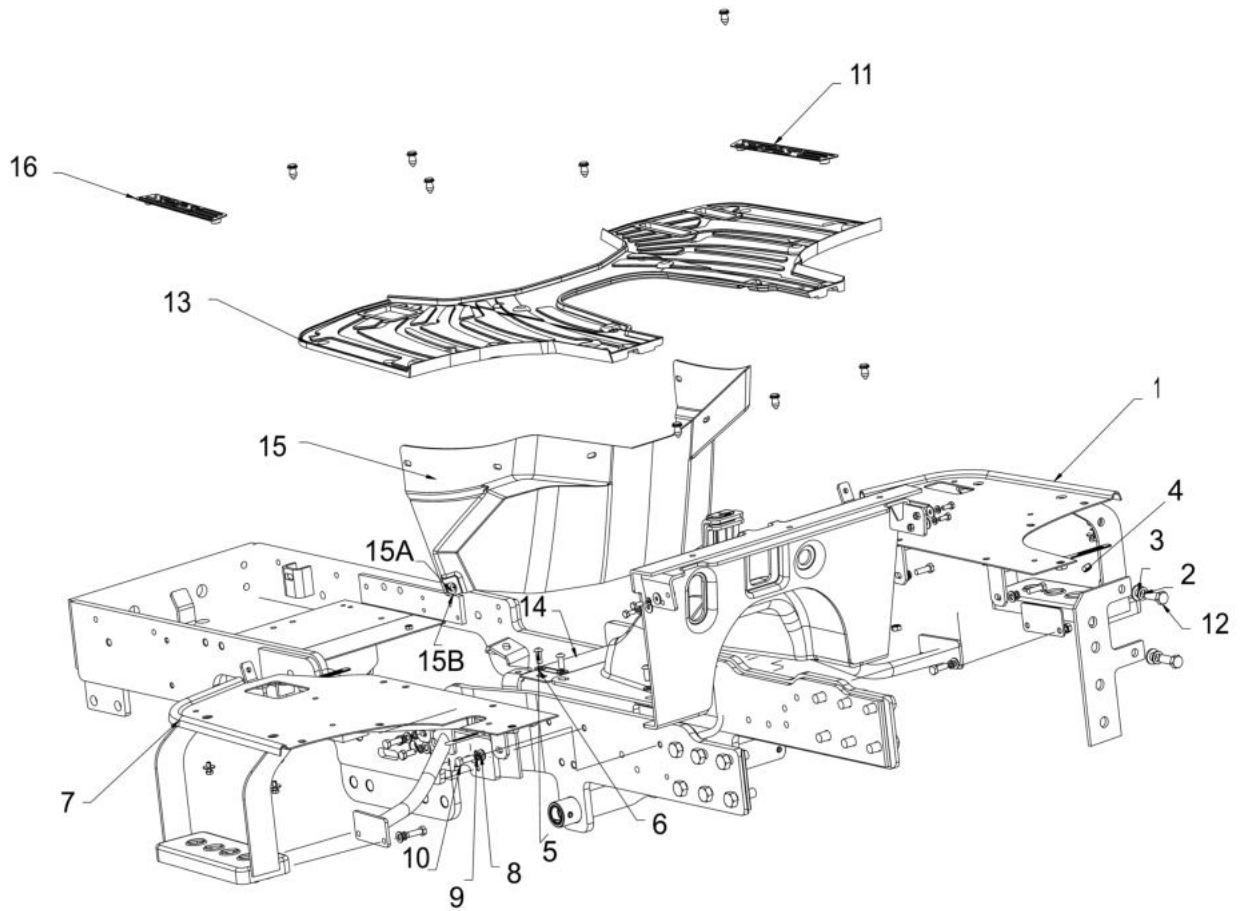

13110A-1/1

FLOOR LH RH

Sr.	Model	Item Code	Description	Qty	Int.	Remarks	Cut Off
4	ALL MODELS	20003358AE	HEX NUT M12X1.75 -8 SA4GS	4			
1	ALL MODELS	300041542B	FLOOR ASSY RH	1			
2	ALL MODELS	04030400012	SPRING WASHER B-12	4			
3	ALL MODELS	04030800012	M/CD WASHER DIA 13 *DIA 24*2.5	4			
4	ALL MODELS	04040800012	HEX NUT M12X1.25 8, SA2JS	4		INTERCHANGEABLE WITH 20003358AE (ROHS)	
5	ALL MODELS	20004658AA	USS PHILIPS M/C SCREW(M8X20)	2		INTERCHANGEABLE WITH 20004658AB (ROHS)