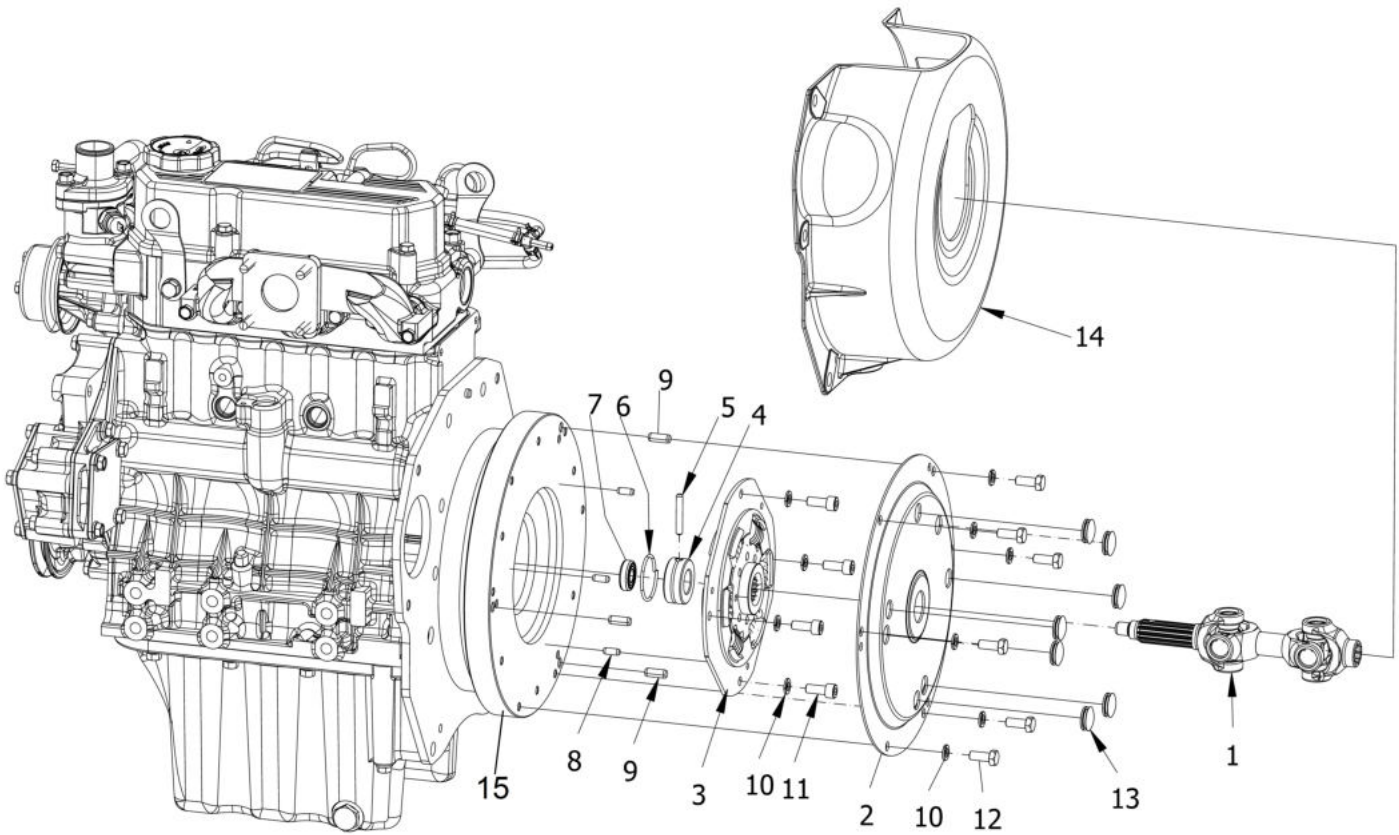

04110A-1/1

UJ SHAFT & DAMPER ASSY

Sr.	Model	Item Code	Description	Qty	Int.	Remarks	Cut Off
15	ALL MODELS	703003234B	FLY WHEEL (26HP)	1			
15	ALL MODELS	300145858A	FLY WHEEL-HST (with Dampener)	1	YES		MEMRMKSNHD KH07523
1	ALL MODELS	300115954A	INPUT UJ FOR HST	1			
2	ALL MODELS	300117425A	DAMPER COVER	1			
3	ALL MODELS	300111072A	DAMPER FOR HST	1			
4	ALL MODELS	300117440A	BUSH	1			
5	ALL MODELS	20002817AA	DOWEL(6*30)	1			
6	ALL MODELS	10084595AB	SNAP RING FOR SHAFT DIA 42	1