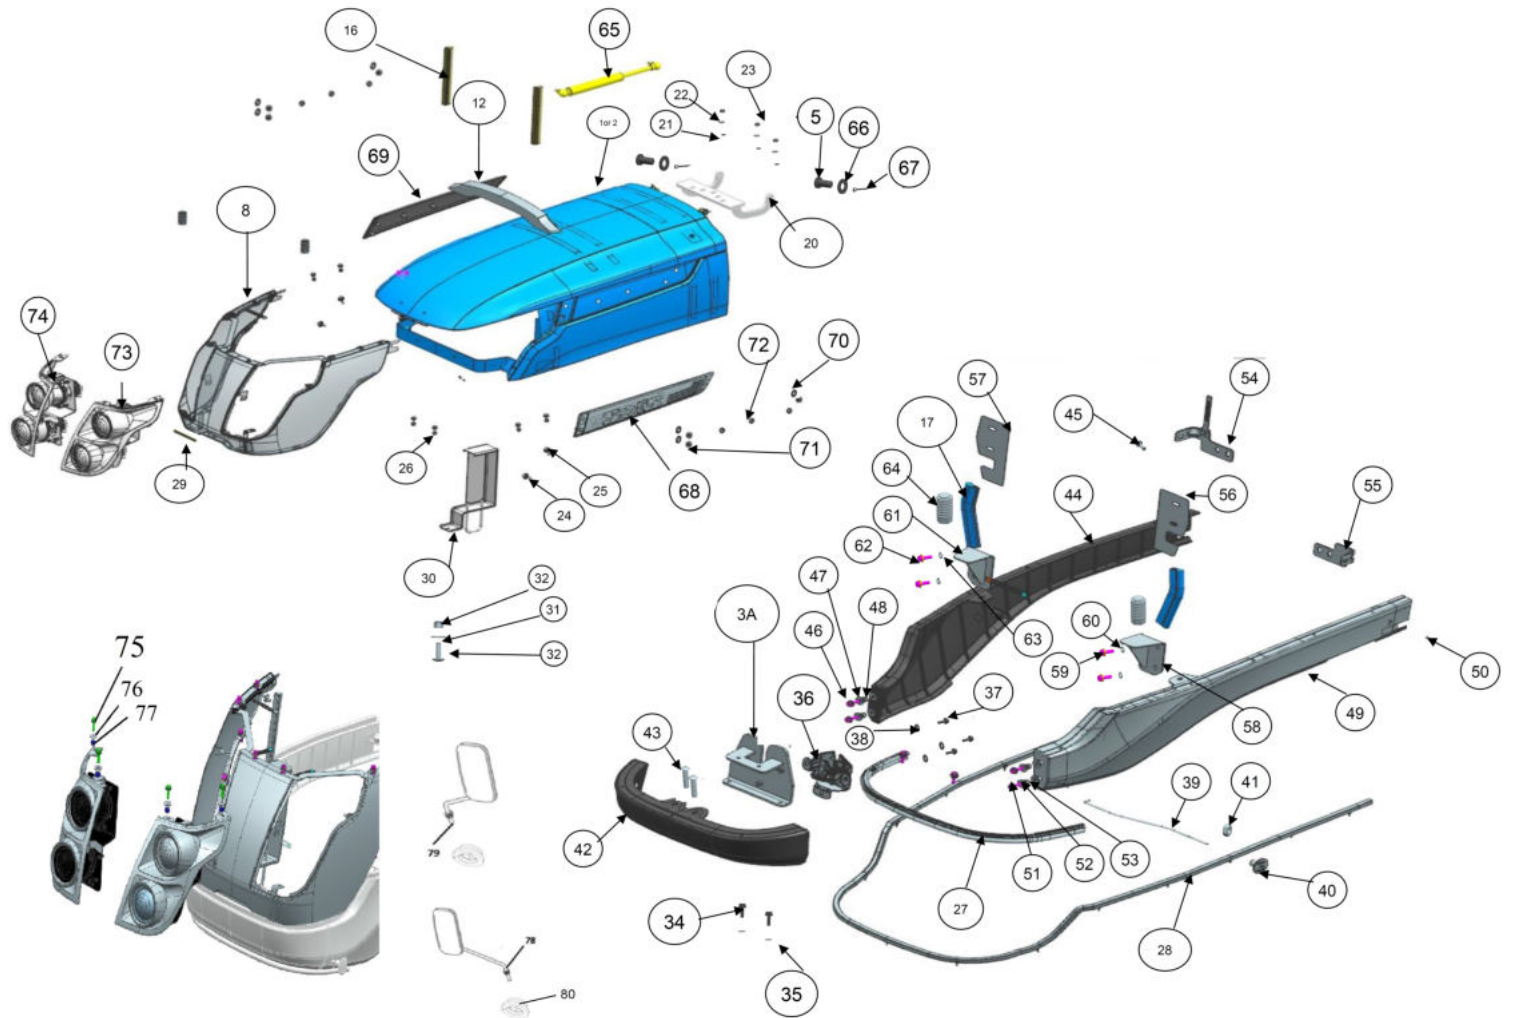

Sr.	Model	Item Code	Description	Qty	Int.	Remarks	Cut Off
5	ALL MODELS	300003799A	BONNET HINGE PIN	2			
21	ALL MODELS	20004917AB	HEX NYLOC NUT M8*1.25 8	3			
30	ALL MODELS	300028449B	LOCK STRICKER PIN ASSY	1			
41	ALL MODELS	300037247A	HEX NUT M4-8 SA4G	1			
67	ALL MODELS	20005526AA	SPLIT PIN DIA 2*25	2			
1	ALL MODELS	10057539AD	BONNET ASSEMBLY WITH BLUE PAINT	1			
2	ALL MODELS	10057537AD	BONNET ASSEMBLY W/O PAINT	1			
3A	ALL MODELS	300076306A	BONNET LOCK MTG BRKT ASSY	1