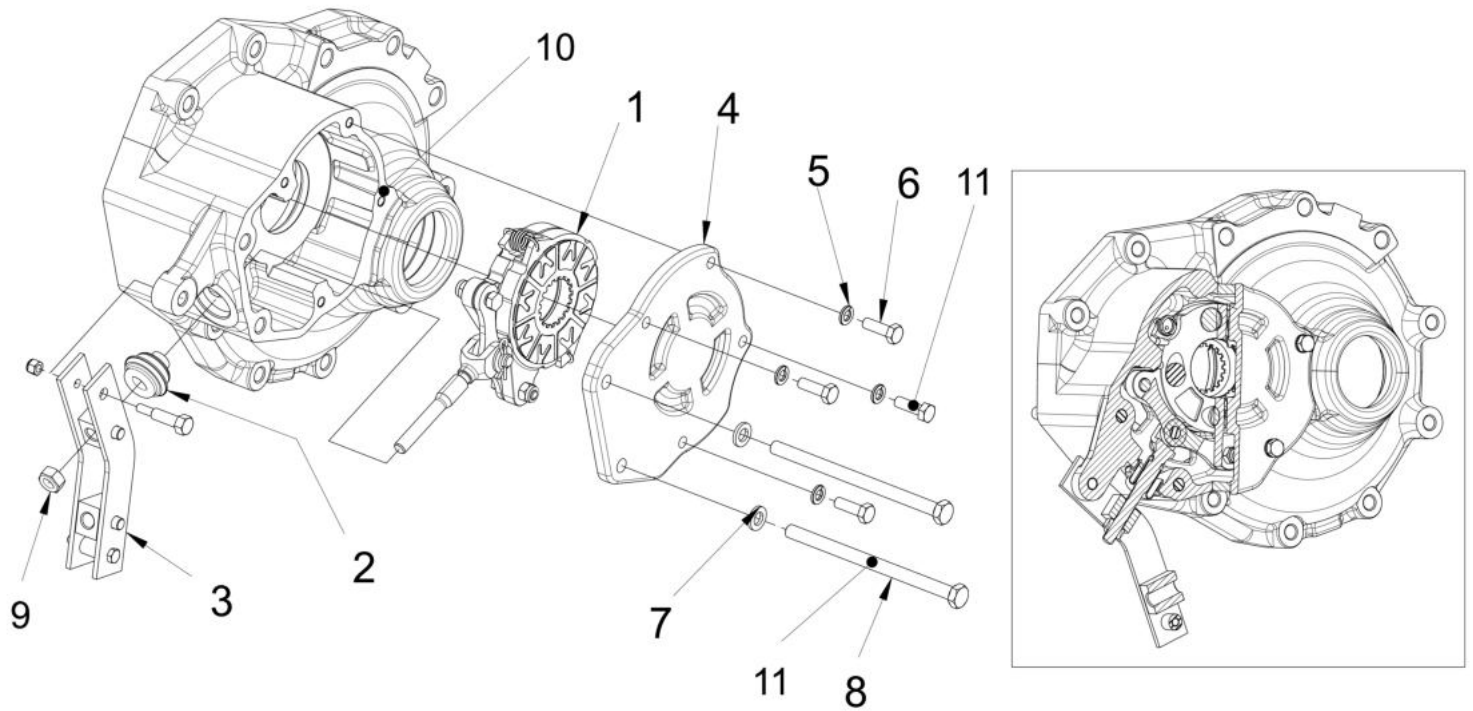

09120A-1/1

BRAKE ASSY. MTG.

Sr.	Model	Item Code	Description	Qty	Int.	Remarks	Cut Off
9	ALL MODELS	200000416B	HEX NYLOC NUT M14X2 10 SA4GS	1			
1	ALL MODELS	10052531AB	OIB BRAKE ASSY (JMFT)	2		INTERCHANGEABLE WITH 10052531AC (ROHS)	
1	ALL MODELS	10052531AC	OIB BRAKE ASSY (JMFT)	2	YES		FOR NON EU MODELS- KYJSS886120G 22
1	ALL MODELS	-	BRAKE SUB ASSEMBLY	1			
2	ALL MODELS	300122977A	BRAKE RUBBER BOOT	1			
3	ALL MODELS	10052624CA	BRACKET FOR OIB BRAKE	1			
4	ALL MODELS	300037330A	BRAKE COVER LH	1