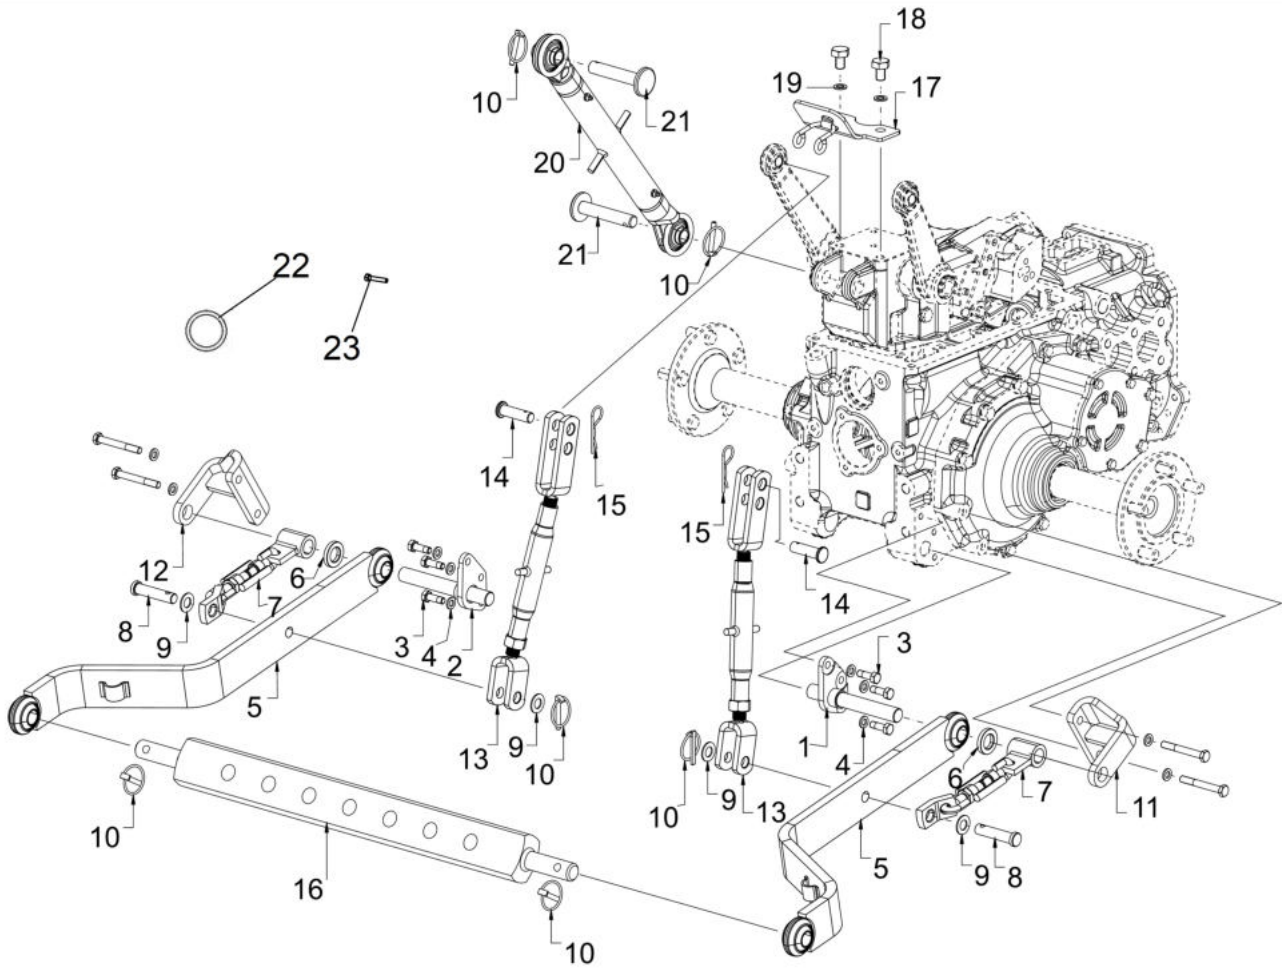

21110A-1/1

THREE POINT LINKAGES

Sr.	Model	Item Code	Description	Qty	Int.	Remarks	Cut Off
3	ALL MODELS	20005555AA	HEX HEAD SCREW M10X1.25X30 -8.8 SA4GS	6			
19	ALL MODELS	20005520AA	SPRING WASHER B-14 TYPE A IS: 3067-1972	2			
21	ALL MODELS	10057679AA	PIN FOR TOP LINK	2			
13	ALL MODELS	10096316AD	ADUSTABLE LEVELLING ROD	2	YES		MEMRMKSNHJ KH07199
13	ALL MODELS	10096503AB	LIFT ROD RIGID	2			
13	ALL MODELS	10096316AD	ADUSTABLE LEVELLING ROD	2	YES		MEMRMKSNHJ KH07199
5	ALL MODELS	10096315AC	LOWER LINK ASSY	2	YES		MEMRMKSNHJ KH07199
7	ALL MODELS	300134827B	ANCHOR CHAIN ASSY	2	YES		MEMRMKSNHJ KH07199