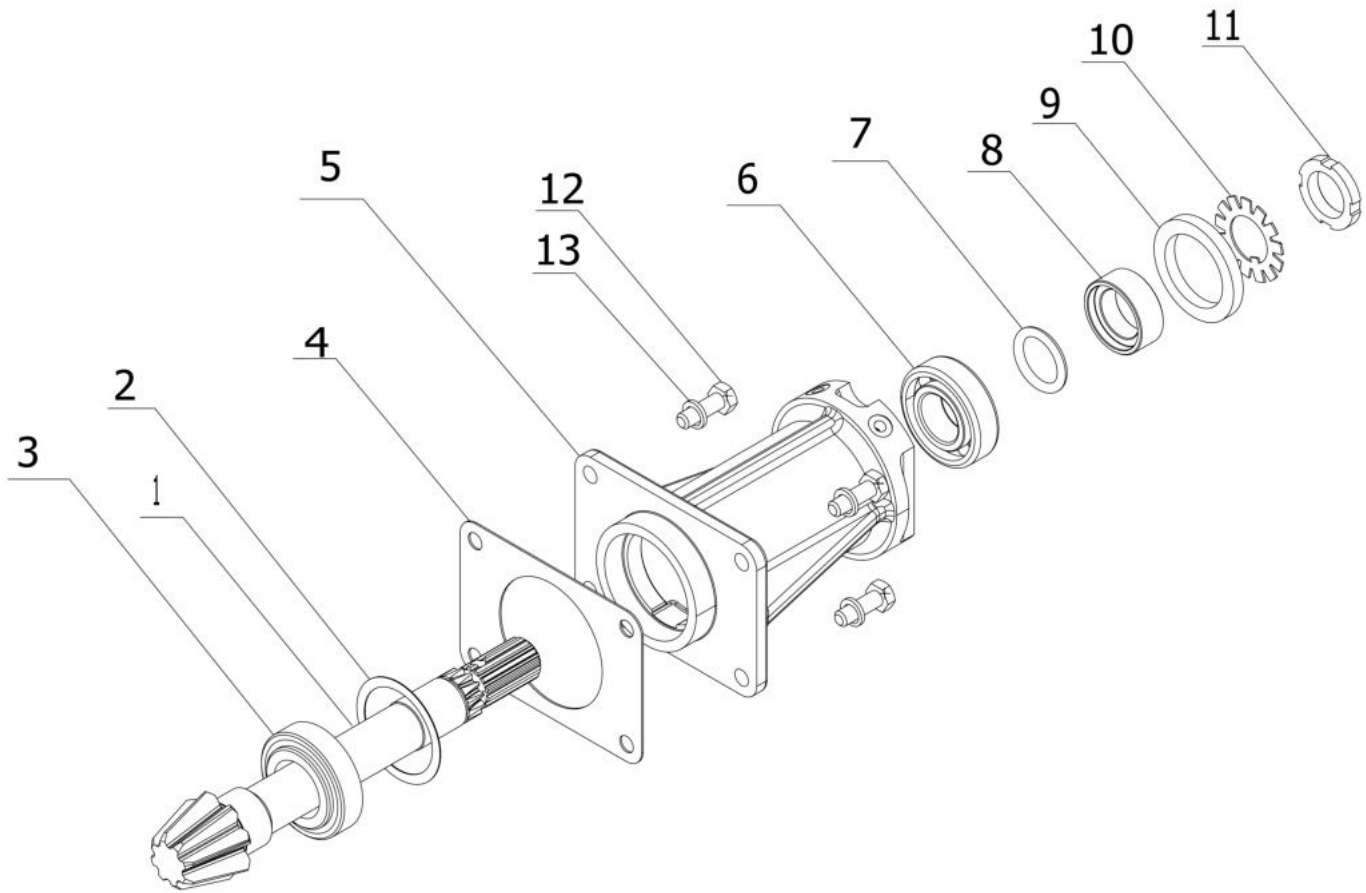

20130A-1/1

FRONT AXLE - TAIL PINION ASSY

Sr.	Model	Item Code	Description	Qty	Int.	Remarks	Cut Off
4	ALL MODELS	10054283AA	GASKET (TP CARRIER)	1			
1	ALL MODELS	10051022AD	TAIL PINION	1		C.W & T.P SET CODE (APN 10051363AE)	
2	ALL MODELS	10050799AA	SHIM BIG(T.P SHAFT)	1			
2(i)	ALL MODELS	10051280AA	SHIM BIG(T.P SHAFT)	1			
2(ii)	ALL MODELS	10051155AA	SHIM BIG(T.P SHAFT)	1			
3	ALL MODELS	20004121AA	TR BEARING 32006	1		INTERCHANGE ABLE WITH 20004121AB (ROHS)	
4	ALL MODELS	10051065AA	GASKET(T.P. CARRIER)	1		INTERCHANGE ABLE WITH