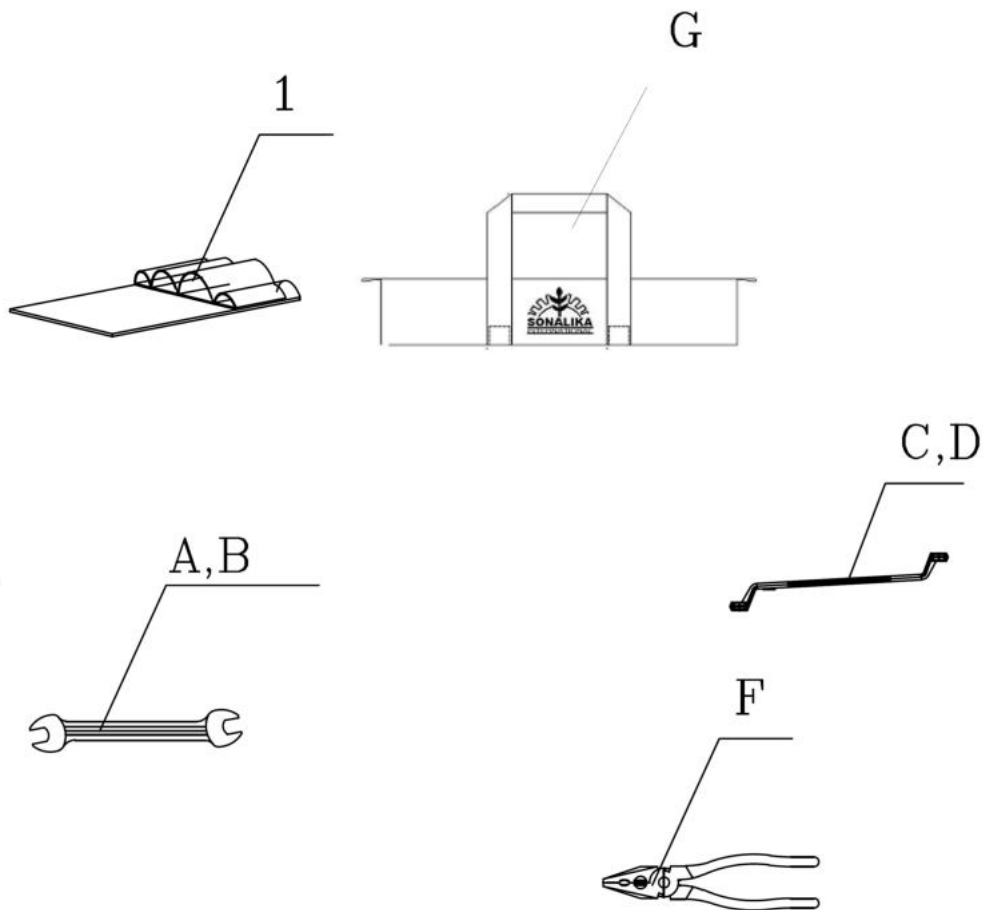

27110A-1/1

ACCESSORIES

Sr.	Model	Item Code	Description	Qty	Int.	Remarks	Cut Off
1	ALL MODELS	10027169AB	HAND TOOL KIT	1			
A	ALL MODELS	20002846AB	D SPANNER 10X11	1		APN Complete KIT 10005331AC CHILD PARTS OF S.NO. 1	
B	ALL MODELS	20002847AB	D SPANNER 12X13	1		APN Complete KIT 10005331AC CHILD PARTS OF S.NO. 1	
C	ALL MODELS	200000468A	RING SPANNER 16X18	1		CHILD PARTS OF S.NO. 1	
D	ALL MODELS	200000470A	RING SPANNER 22X24	1		CHILD PARTS OF S.NO. 1