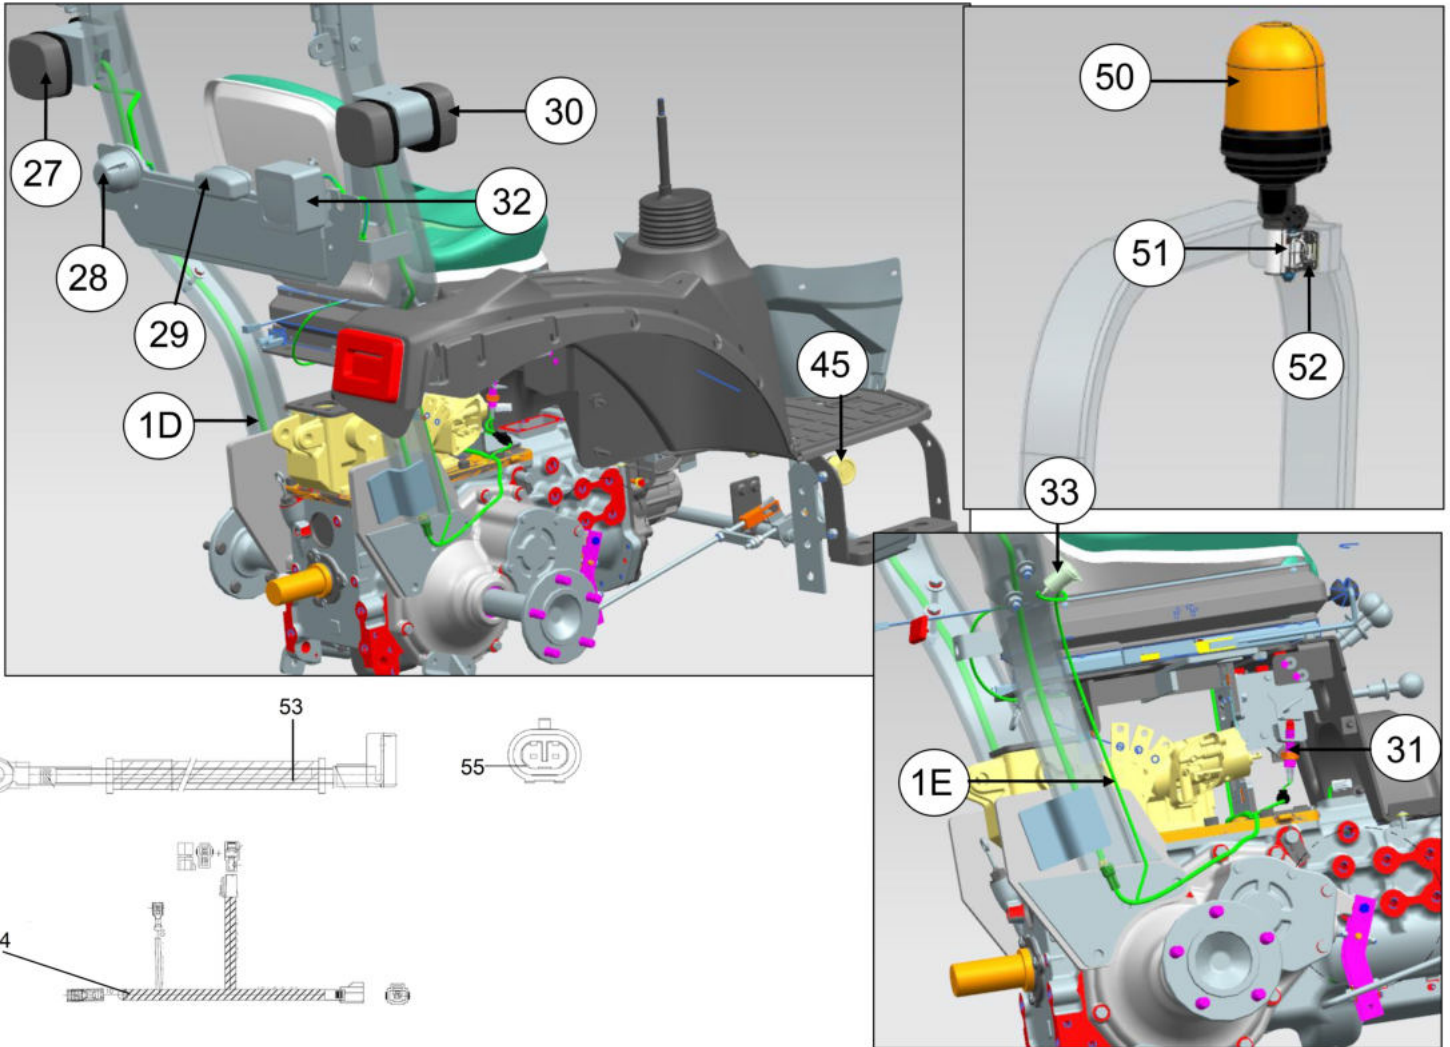

26110A-1/4

ELECTRICALS

Sr.	Model	Item Code	Description	Qty	Int.	Remarks	Cut Off
27	ALL MODELS	10056758AB	FENDER TAIL LAMP ASSEMBLY	2			
29	ALL MODELS	10067783AB	LIGHT FOR REGISTRATION PLATE	1			
30	ALL MODELS	10056759AB	FENDER FRONT LAMP ASSEMBLY	2			
52	ALL MODELS	20005684AA	SLOTTED CHEESE HEAD SCREW M4*20	4			
53	ALL MODELS	300024609A	BATTERY CABLE +VE (CUT OFF SW TO STARTER	1		NEW PART ADDED	MEMRMKSNHD KH07379
54	ALL MODELS	300042735B	DIODE PIGTAIL HARNESS	1		NEW PART ADDED	MEMRMKSNHD KH07379
55	ALL MODELS	300093529A	2PM SUPERSEAL CAP CONNECTOR	1		NEW PART ADDED	MEMRMKSNHD KH07379
27	ALL MODELS	10056758AA	FENDER TAIL LAMP ASSEMBLY	2