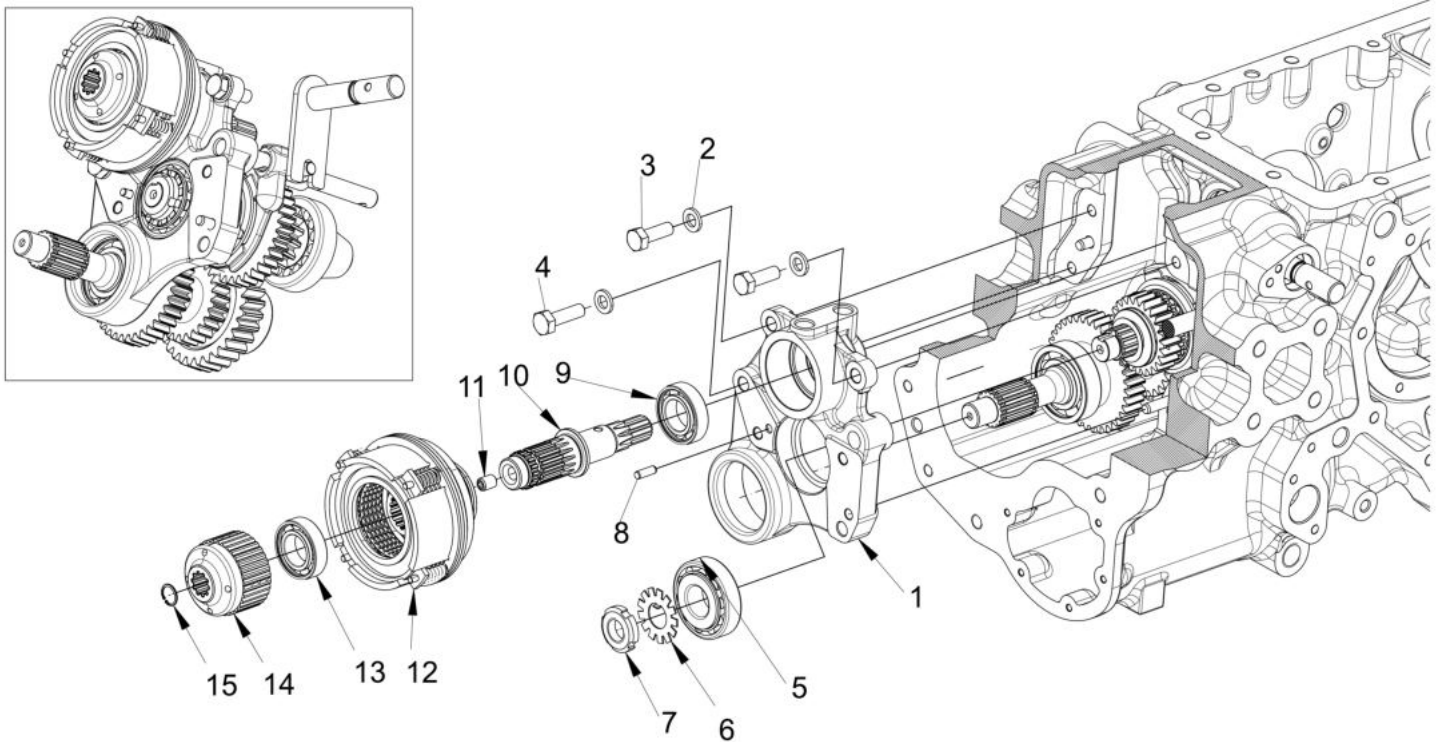

04120A-1/1

WET CLUTCH & BEARING PLATE ASSY.

Sr.	Model	Item Code	Description	Qty	Int.	Remarks	Cut Off
1	ALL MODELS	10096051AB	BEARING HOLDER PLATE	1			
2	ALL MODELS	04030400010	SPRING WASHER B-10	3			
3	ALL MODELS	20002016AC	HEX. HEAD SCREW M10 X 1.5 X 30 8-8 SA2JS	2		INTERCHANGE ABLE WITH 20005562AA (ROHS)	
4	ALL MODELS	20003238AB	HEX SCREW M10*35	1			
5	ALL MODELS	20005655AA	TRB 30305	1			
6	ALL MODELS	10096481AA	LOCKING WASHER 20.5	1			
7	ALL MODELS	10096482AA	WITHDRAWL NUT M20X1.5	1			