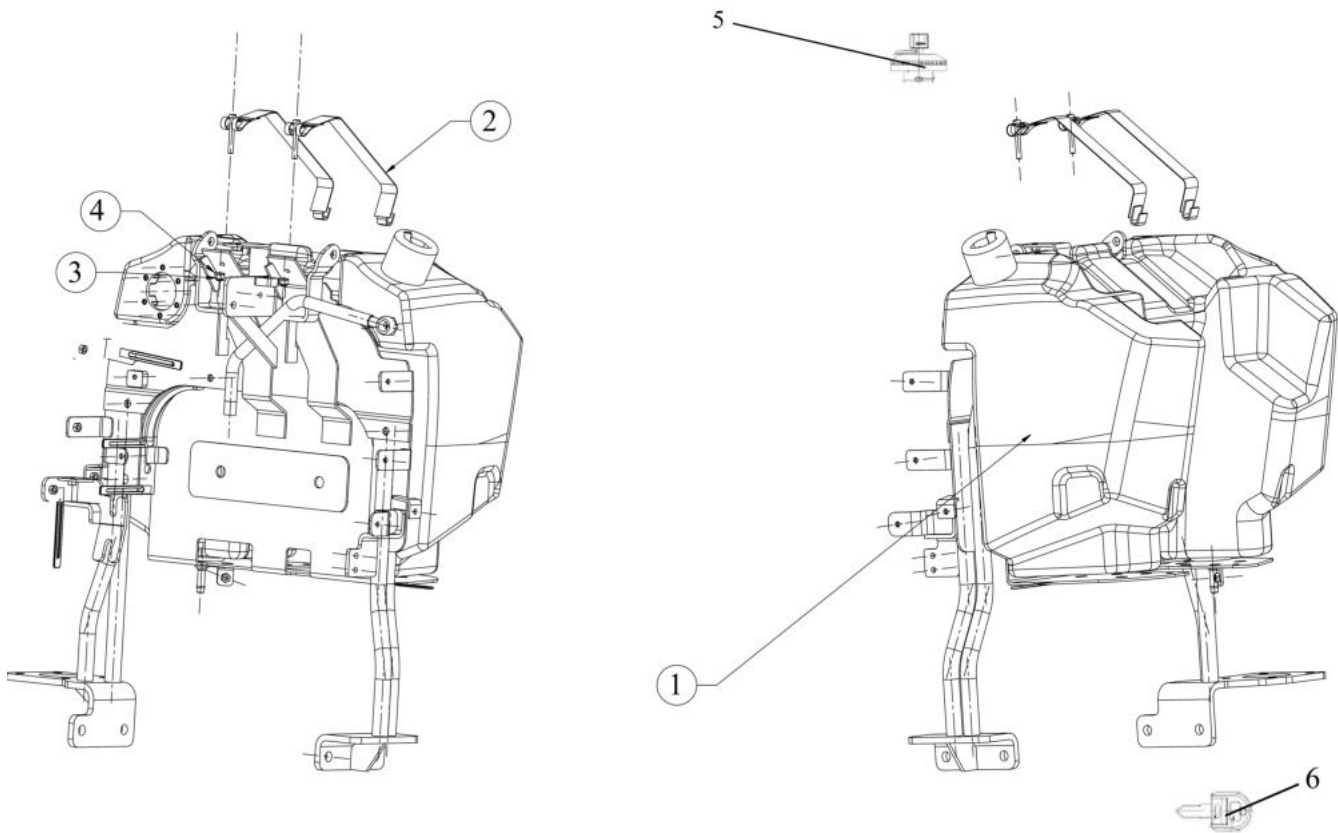

17110A-1/1

FUEL TANK

Sr.	Model	Item Code	Description	Qty	Int.	Remarks	Cut Off
1	ALL MODELS	300037518A	FUEL TANK	1			
2	ALL MODELS	300053572A	FUEL TANK STRAP	2			
3	ALL MODELS	20002015AB	HEX NYLOC NUT M6	2			
4	ALL MODELS	04030600006	PLAIN WASHER DIA 6.4 *DIA 18 *1.5	2			
5	ALL MODELS	10070894AE	FUEL TANK CAP (DOUBLE LOCK) HOMOLOGATION	1			
6	ALL MODELS	300010441A	FOLDABLE KEY SOLIS	2			
5	ALL MODELS	10070894AF	FUEL TANK CAP (DOUBLE LOCK) HOMOLOGATION	1	YES		MEMRMSDNS3 HH910522