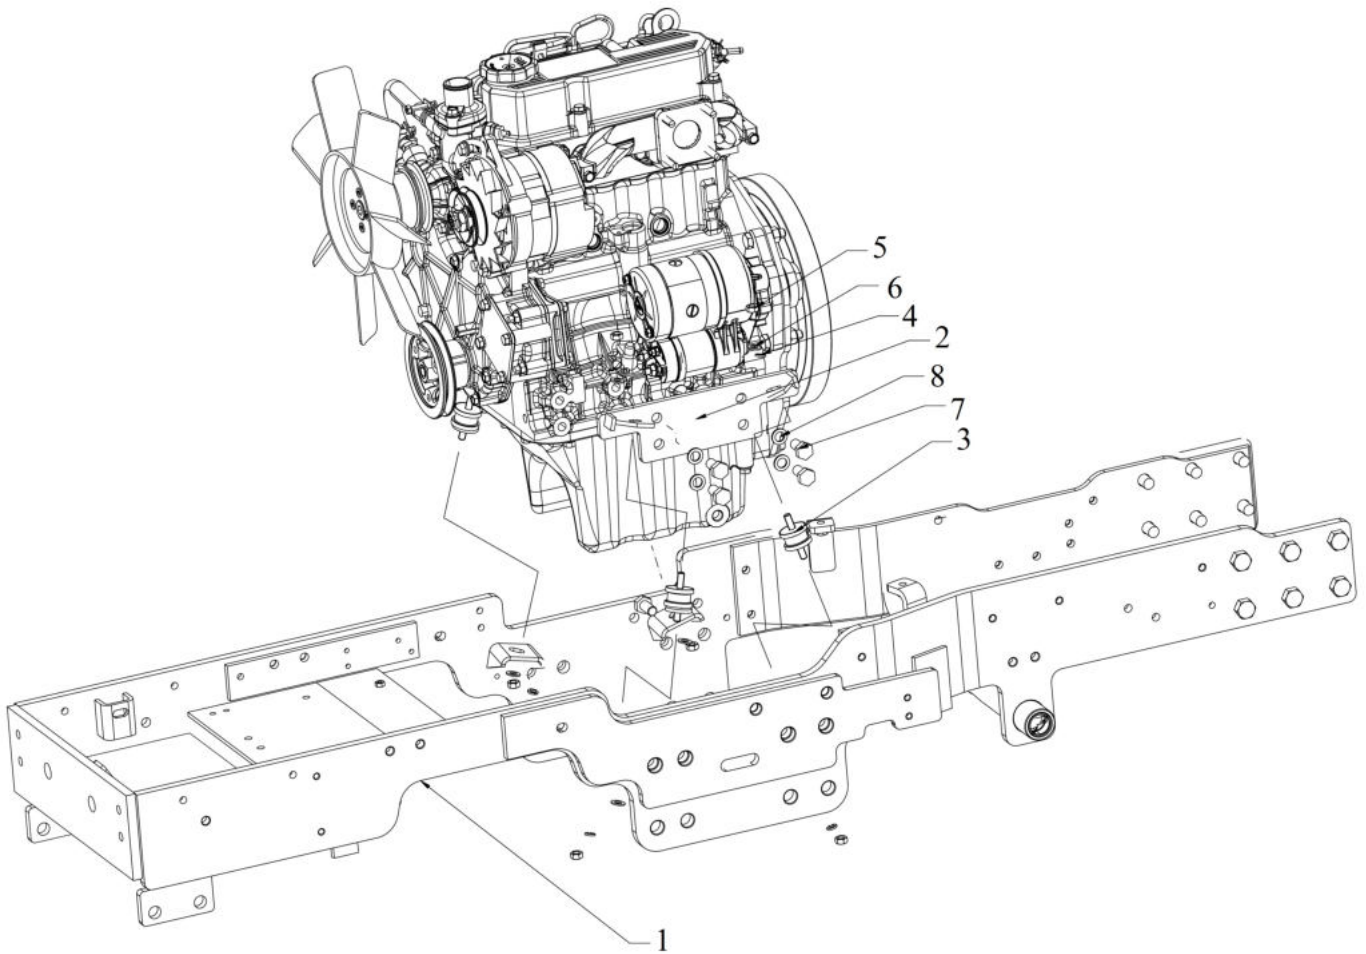

04130A-1/1

ENGINE MTG. ASSY.

Sr.	Model	Item Code	Description	Qty	Int.	Remarks	Cut Off
7	ALL MODELS	20005557AA	HEX SCREW M12X1.25X25 SA4GS	10			
1	ALL MODELS	10096408AC	FRONT AXLE BKT ASSY	1			
2	ALL MODELS	10096400AB	ENGINE MTG BKT ASSY	2			
3	ALL MODELS	300137211A	DAMPER	4			
4	ALL MODELS	04030400008	SPRING WASHER B-8	8			
5	ALL MODELS	20003355AB	HEX NUT M8X1.25 -8 SA2JS	8		INTERCHANGEABLE WITH 200000391A (ROHS)	
6	ALL MODELS	04030600008	PLAIN WASHER DIA 8.4 *DIA 17*1.6	8