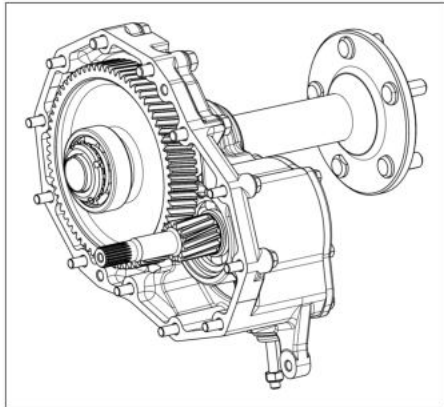

08110A-1/1

TRUMPET HOUSING ASSY.

Sr.	Model	Item Code	Description	Qty	Int.	Remarks	Cut Off
22	ALL MODELS	20005630AA	WHEEL BOLT FRONT	5	YES		MEMRMKSNHJ KH07169
1	ALL MODELS	300084255B	REAR AXLE HSG. (LH)	1			
1	ALL MODELS	300084382B	REAR AXLE HSG. (RH)	1			
2	ALL MODELS	10055668AA	DOWEL PIN DIA 10X20	2			
3	ALL MODELS	20003306AC	OIL SEAL (F4D 48X65X10)	1			
4	ALL MODELS	300083794A	REAR AXLE SHAFT	1			
5	ALL MODELS	04000145085	DEEP GROOVE BALL BEARING 6209	1			
6	ALL MODELS	10096260CA	SPACER LONG REAR AXLE	1