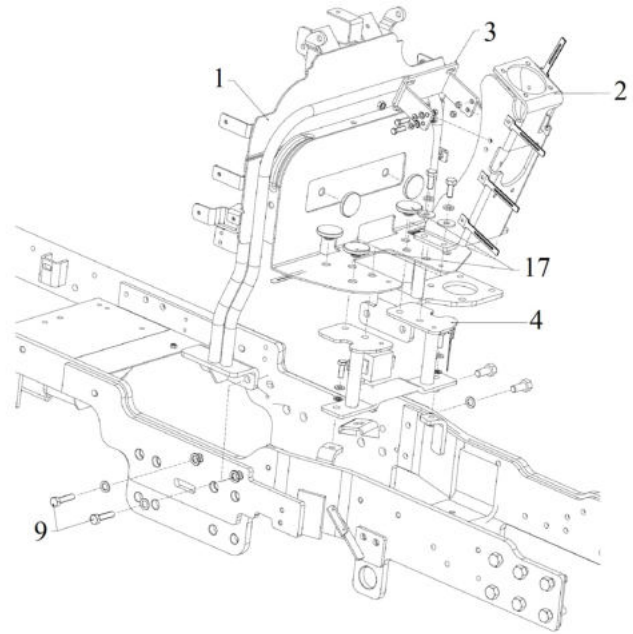

17120A-1/1

DASHPANEL ASSY.

Sr.	Model	Item Code	Description	Qty	Int.	Remarks	Cut Off
1	ALL MODELS	300042013D	DASHPANEL ASSY	1			
2	ALL MODELS	300108034A	STEERING MTG BKT	1			
3	ALL MODELS	300052941A	FUEL STRAP MTG BKT	1			
4	ALL MODELS	300042836B	FUEL TANK MTG BKT	1			
5	ALL MODELS	04030400006	SPRING WASHER B6	4			
6	ALL MODELS	04030400010	SPRING WASHER B10	4			
7	ALL MODELS	04030400012	PLAIN WASHER B12	4			
8	ALL MODELS	04030600010	PLAIN WASHER DIA 10.5	4