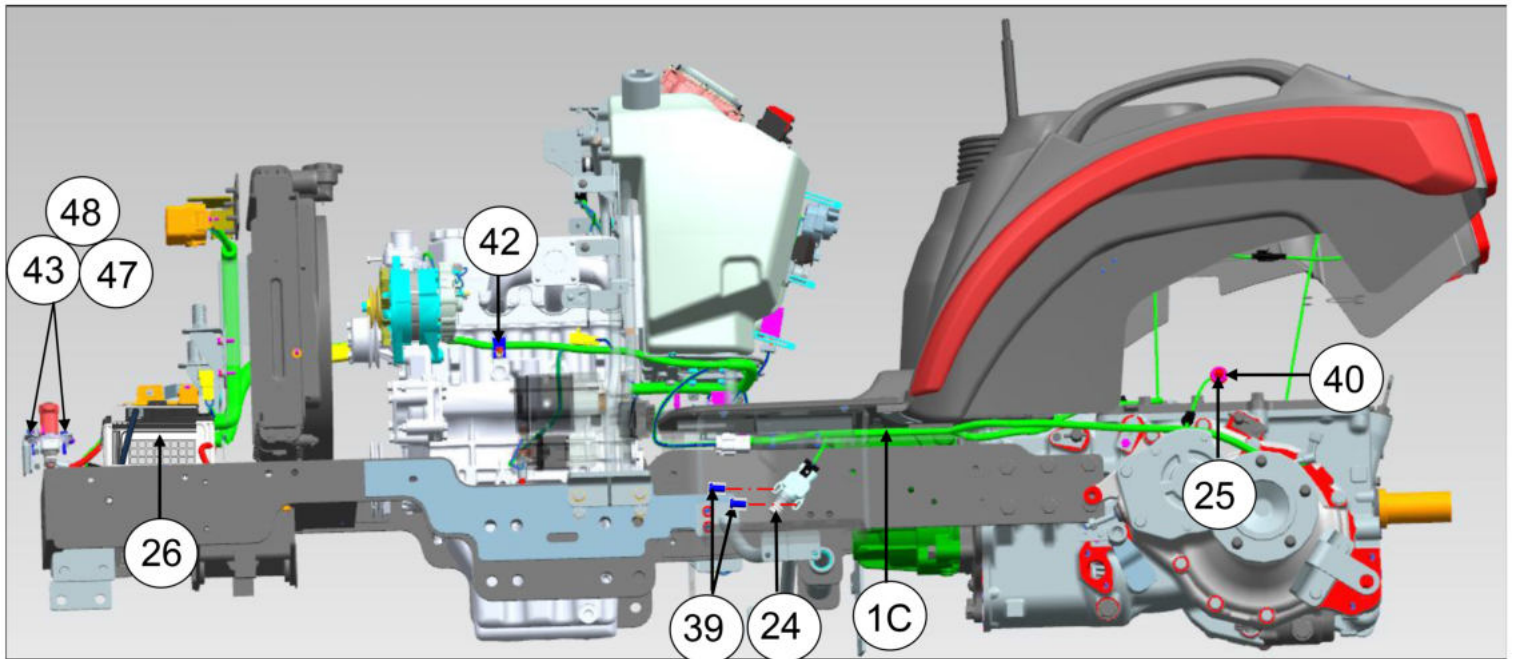

26110A-1/3

ELECTRICALS

Sr.	Model	Item Code	Description	Qty	Int.	Remarks	Cut Off
39	ALL MODELS	20005684AA	SLOTTED CHEESE HEAD SCREW M4*20	2			
44	ALL MODELS	300031855A	HEX HEAD SCREW M12X1.75X16	1			
24	ALL MODELS	10096555AA	BRAKE LIGHT SWITCH WITH NC-NO CONTACT	1			
25	ALL MODELS	10067785AA	NEUTRAL SAFETY SWITH	1			
26	ALL MODELS	10055128AA	MAINTENANCE FREE BATTERY 12V, 65AH & 540	1			
39	ALL MODELS	20002827AA	SLOTTED CHEESE HEAD SCREW (M4*20)	2		INTERCHANGEABLE WITH 20005684AA (ROHS)	
40	ALL MODELS	20003365AD	HEX NUT M16x1.5 -8 SA2JS	1