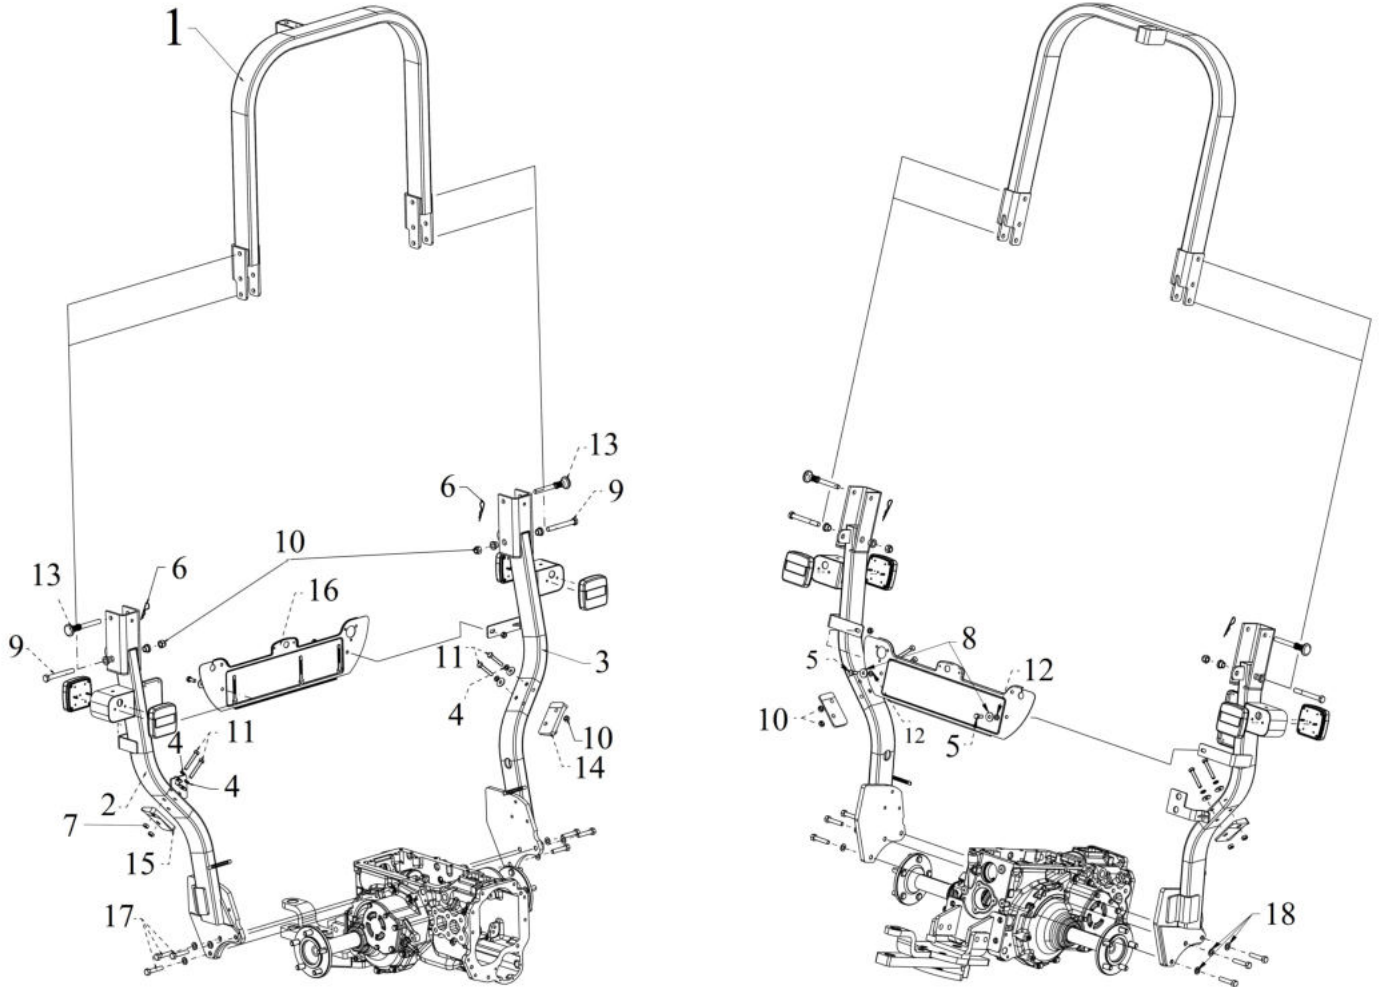

14120A-1/1

ROPS ASSY.

Sr.	Model	Item Code	Description	Qty	Int.	Remarks	Cut Off
9	ALL MODELS	20004563AC	HEX BOLT M14X110X115 10.9 SA4GD	2			
10	ALL MODELS	200000416A	HEX NYLOC NUT M16X2	2			
7	ALL MODELS	20003357AF	HEX NUT M10 -8 SA4GS	6	YES	interchange with 20003357AB	FOR NON EU MODELS- JZNSS869101S M FOR EU MODELS- MEMRZGTNEJK H07194
1	ALL MODELS	10096793AD	ROPS FRAME UPPER ASSY	1			
2	ALL MODELS	300001111D	ROPS FRAME RH ASSY	1			