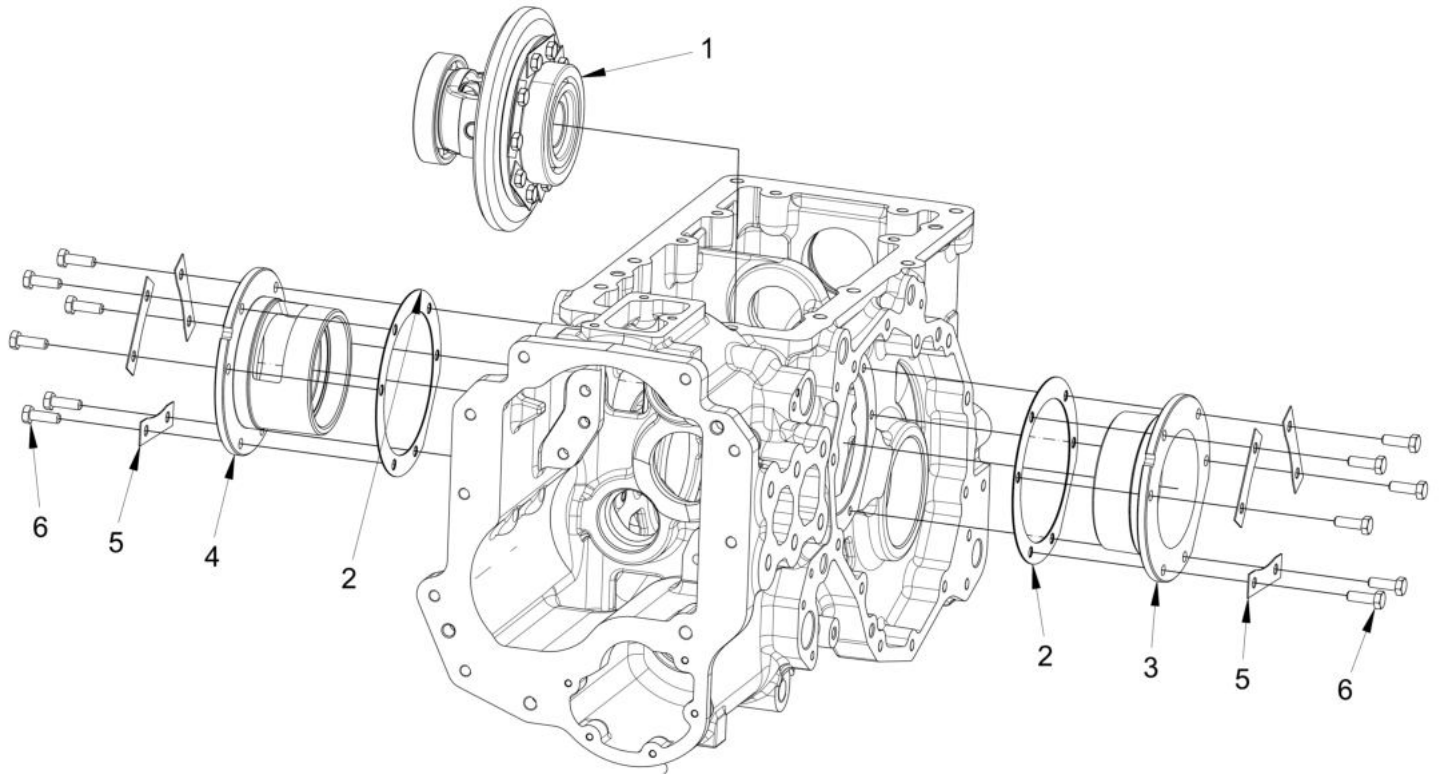

07150A-1/1

DIFFERENTIAL CAGE

Sr.	Model	Item Code	Description	Qty	Int.	Remarks	Cut Off
1	ALL MODELS	-	DIFFERENTIAL SUB ASSEMBLY	1			
2	ALL MODELS	10096370AA	SHIM FOR CAGE CARRIER 0.1	5			
2	ALL MODELS	10096371AA	SHIM FOR CAGE CARRIER 0.2	4			
2	ALL MODELS	10096372AA	SHIM FOR CAGE CARRIER 0.5	3			
3	ALL MODELS	10096215AA	CAGE CARRIER LEFT (FINISH)	1			
4	ALL MODELS	10096218AA	CAGE CARRIER RIGHT	1			
5	ALL MODELS	10050852AA	LOCKING WASHER	6			
6	ALL MODELS	20001089AB	HEX. HEAD SCREW M8 X 1.25-25 8-8 SA4JS	12