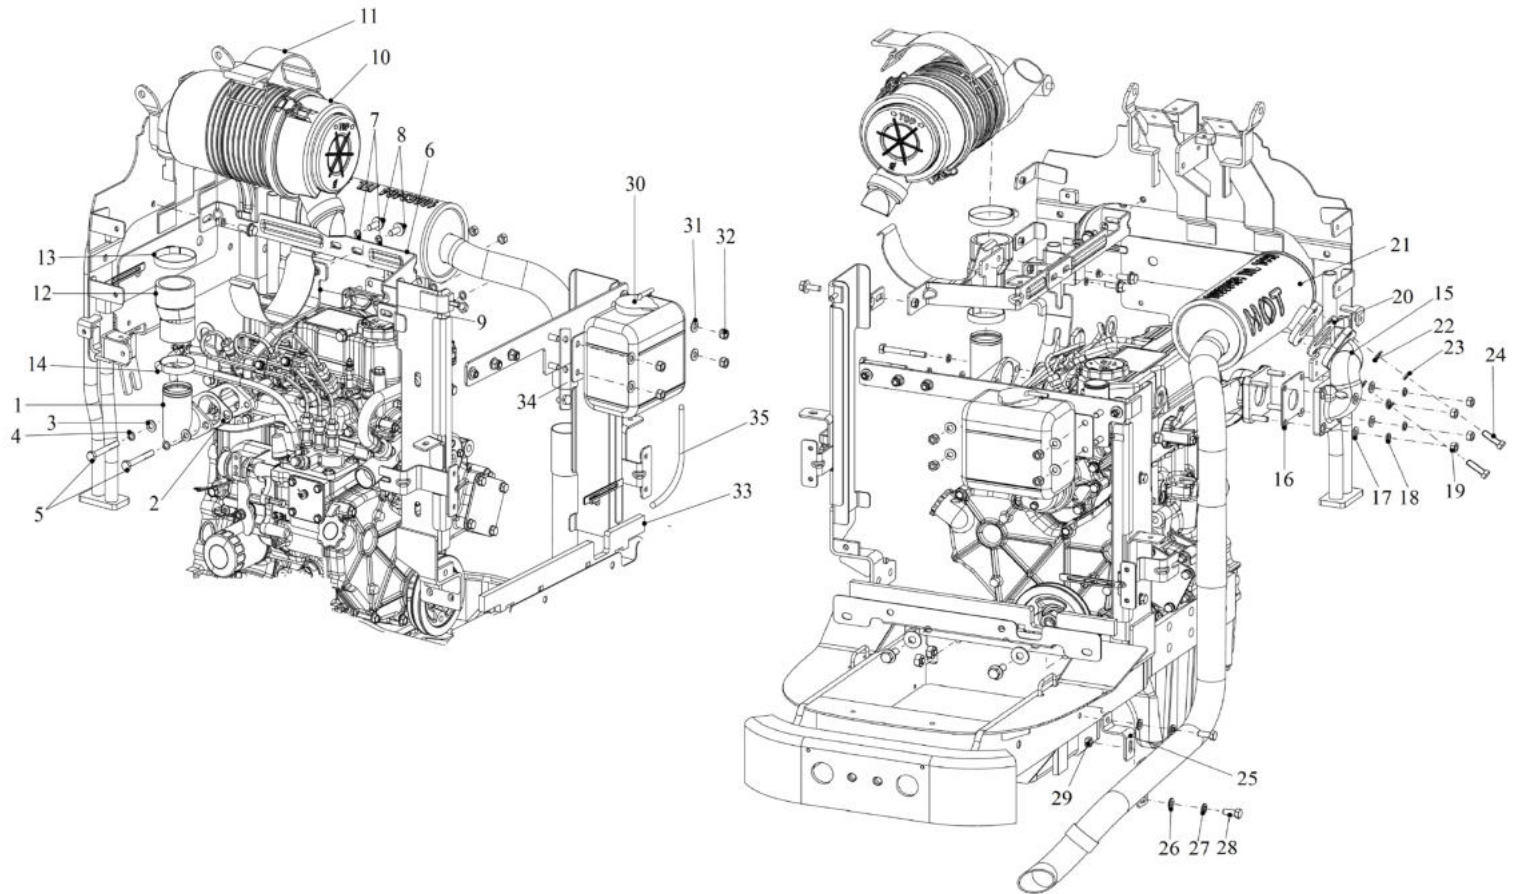

03110A-1/1

AIR CLEANER AND COOLANT ASSY.

Sr.	Model	Item Code	Description	Qty	Int.	Remarks	Cut Off
5	ALL MODELS	20005598AA	HEX HEAD BOLT M8X65_8.8 SA4GS	2			
32	ALL MODELS	20004917AB	HEX NYLOC NUT M8*1.25 8	4			
1	ALL MODELS	10053564AB	SUCTION FLANGE ASSY	1			
2	ALL MODELS	10052546AA	GASKET INTAKE MANIFOLD 24HP	1		INTERCHANGEABLE WITH 10055150AA (ROHS)	
3	ALL MODELS	04030600008	PLAIN WASHER DIA 8.4 *DIA 17*1.6	2			
4	ALL MODELS	04030400008	SPRING WASHER B-8	2			
5	ALL MODELS	04040708065	HEX. HEAD BOLT M8 X 1.25-65 8-8 SA2JS-Z	2		INTERCHANGEABLE WITH 20005598AA (ROHS)