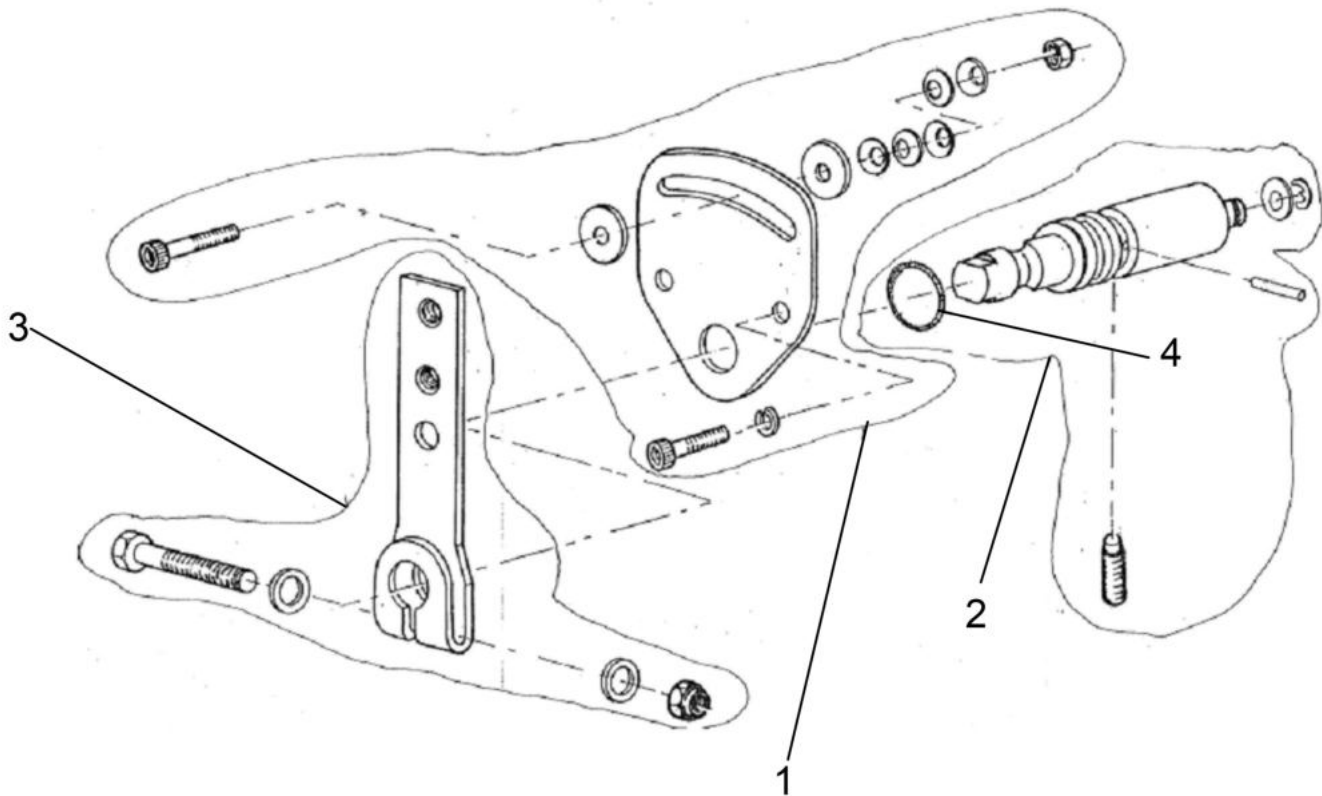

10190A-1/1

CONTROL LEVER ASSEMBLY

Sr.	Model	Item Code	Description	Qty	Int.	Remarks	Cut Off
1	ALL MODELS	10052003AA	KIT QUADRANT WITH FRICTION	1			
2	ALL MODELS	10052004AA	KIT CAMSHAFT	1			
3	ALL MODELS	10052005AA	KIT POSITION LEVER	1			
4	ALL MODELS	10052006AA	ENCL.IN SEAL KIT	1