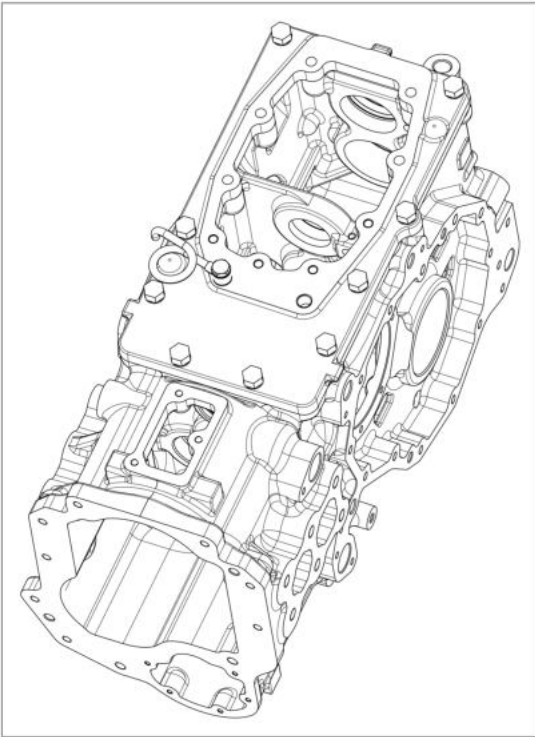

07110A-1/1

TOP PLATE ASSY

Sr.	Model	Item Code	Description	Qty	Int.	Remarks	Cut Off
7	ALL MODELS	200000366A	BENJO BOLT	1			
1	ALL MODELS	10051264AB	DOWEL PIN (8X15)	2			
2	ALL MODELS	10096041BA	INTERMEDIATE PLATE FOR LIFT	1			
3	ALL MODELS	04030400010	SPRING WASHER B-10	9			
4	ALL MODELS	20003244AB	HEX SCREW M12*1.75*35	9			
5	ALL MODELS	10012570AA	BONDED SEAL FOR M12	2			
6	ALL MODELS	10022906AD	VENT BREATHER ASSY	1		INTERCHANGEABLE WITH 10039290AA (ROHS)