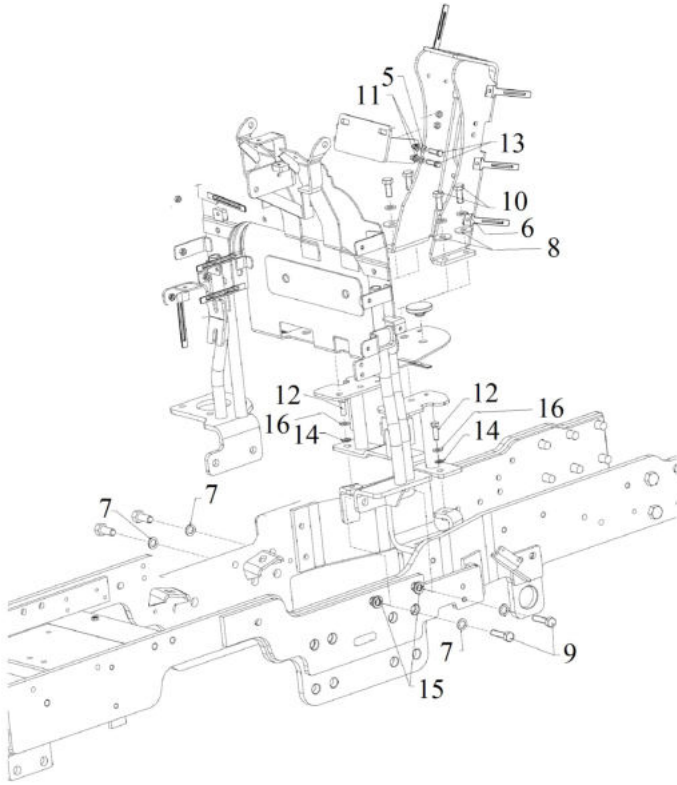

17120A-1/1

DASHPANEL ASSY.

Sr.	Model	Item Code	Description	Qty	Int.	Remarks	Cut Off
1	ALL MODELS	300042013D	DASHPANEL ASSY	1			
2	ALL MODELS	300108034A	STEERING MTG BKT	1			
3	ALL MODELS	300052941A	FUEL STRAP MTG BKT	1			
4	ALL MODELS	300042836B	FUEL TANK MTG BKT	1			
5	ALL MODELS	04030400006	SPRING WASHER B6	4			
6	ALL MODELS	04030400010	SPRING WASHER B10	4			
7	ALL MODELS	04030400012	PLAIN WASHER B12	4			
8	ALL MODELS	04030600010	PLAIN WASHER DIA 10.5	4