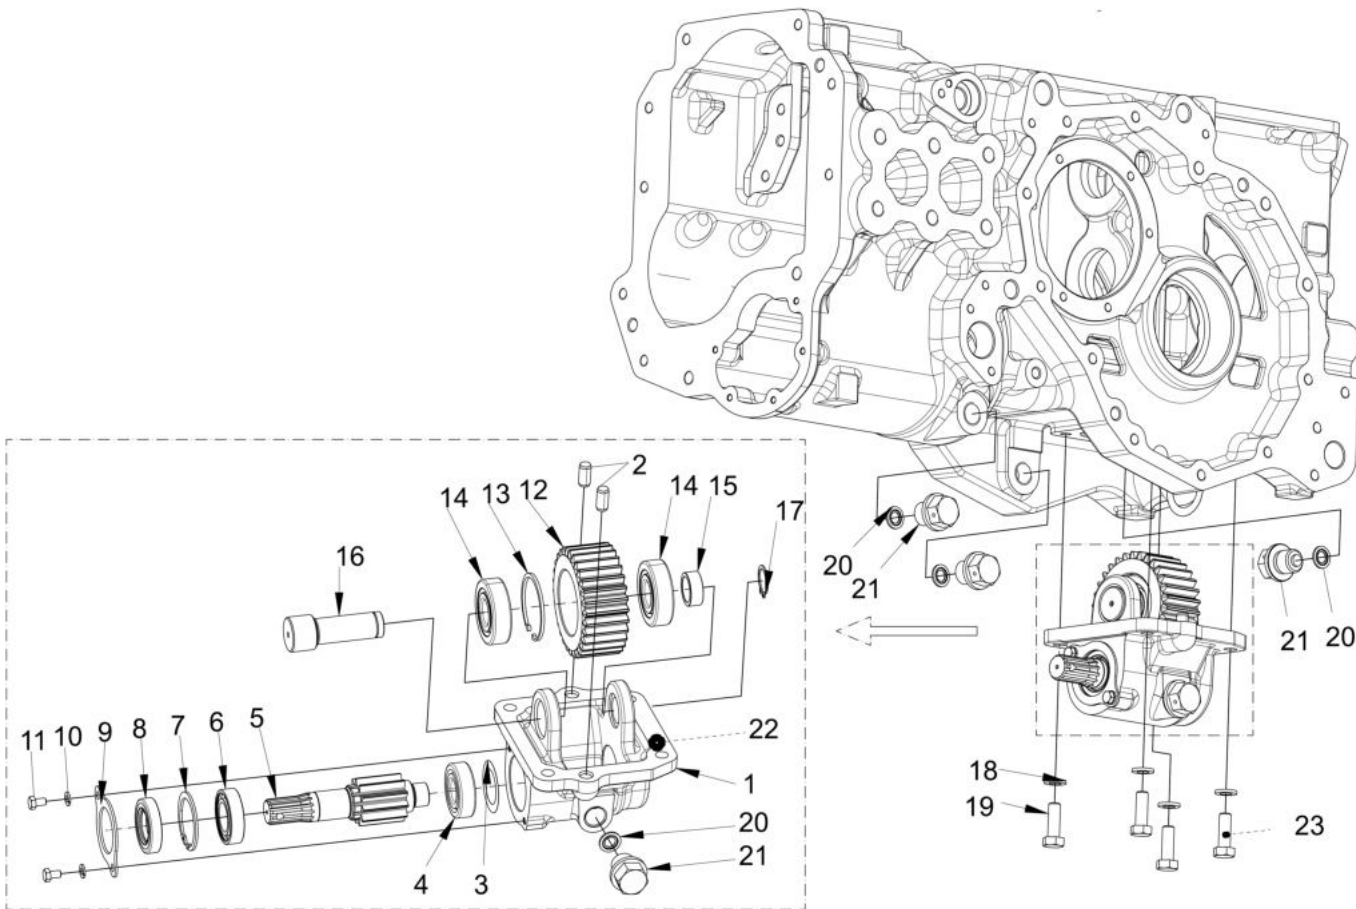

07130A-1/1

DROP BOX ASSY

Sr.	Model	Item Code	Description	Qty	Int.	Remarks	Cut Off
1	ALL MODELS	10096094AB	DROP BOX MID PTO	1			
2	ALL MODELS	10051264AB	DOWEL PIN (10X20)	2			
3	ALL MODELS	10096382AA	SHIM (MID PTO) (0.1)	5			
3	ALL MODELS	10096383AA	SHIM (MID PTO) (0.2)	4			
3	ALL MODELS	10096384AA	SHIM (MID PTO) (0.5)	3			
4	ALL MODELS	20002910AA	BALL BEARING 6204	1			
5	ALL MODELS	10096105AB	MID PTO OUTPUT SHAFT	1			
6	ALL MODELS	20005652AA	BALL BEARING 6005	1