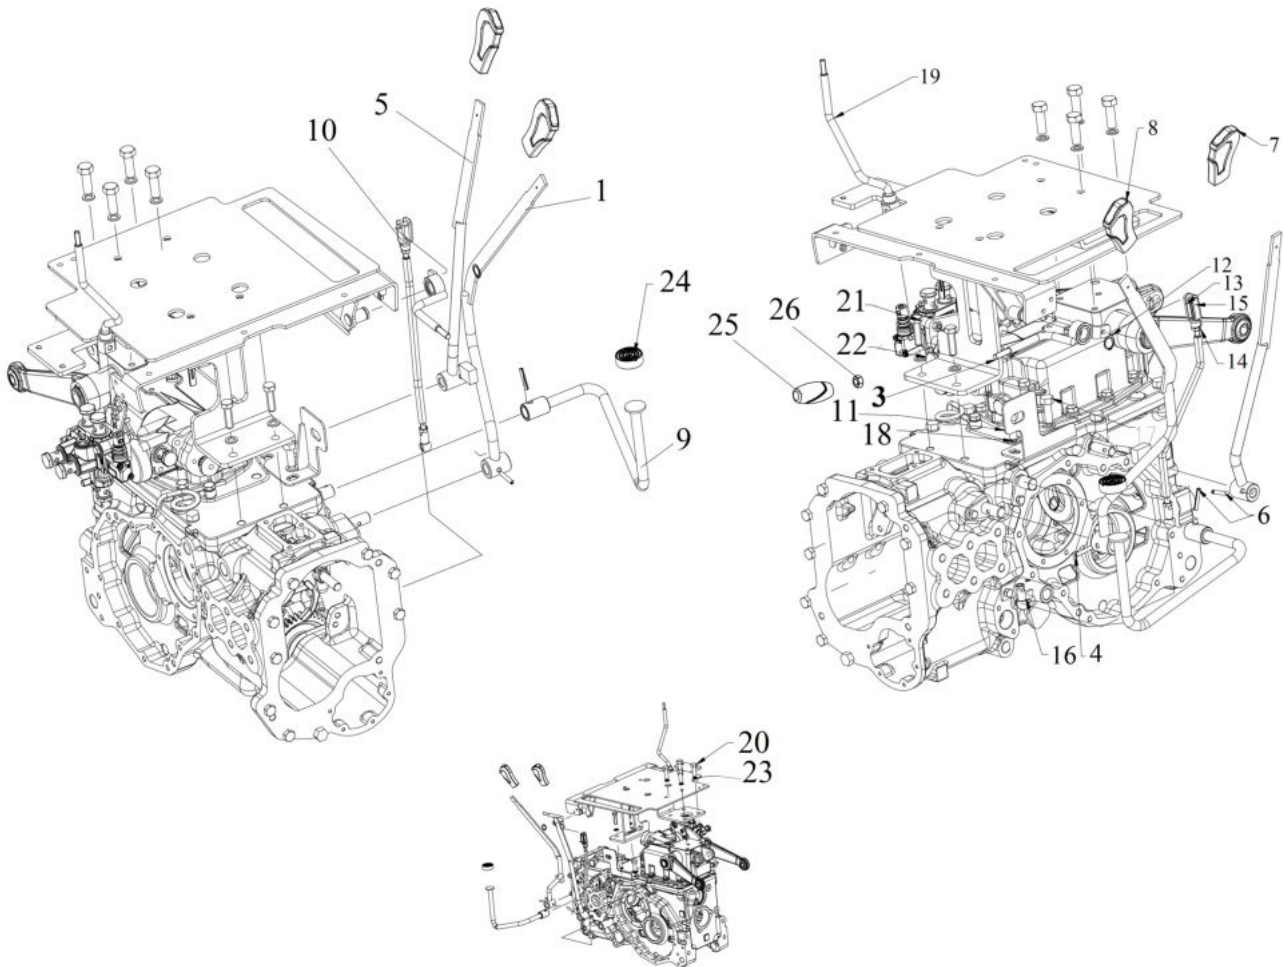

06120A-1/1

LEVERS

Sr.	Model	Item Code	Description	Qty	Int.	Remarks	Cut Off
13	ALL MODELS	300034283A	FORK HEAD 8X32	1			
15	ALL MODELS	300034287A	ES BOLT WITH SECURING COLLAR 8X32	1			
20	ALL MODELS	2000552AA	HEX SCREW M14X2X40	4			
21	ALL MODELS	20003245AC	HEX. SCREW M12X1.75X40 -8.8 SA4GS	2			
23	ALL MODELS	20005520AA	SPRING WASHER B-14 TYPE A IS: 3067-1972	4			
1	ALL MODELS	300041011B	RANGE SHIFT LEVER	1			
2	ALL MODELS	20003127AA	SPRING PIN (HEAVY DUTY)6X36	1			
3	ALL MODELS	300136965A	HUB ASSY	1