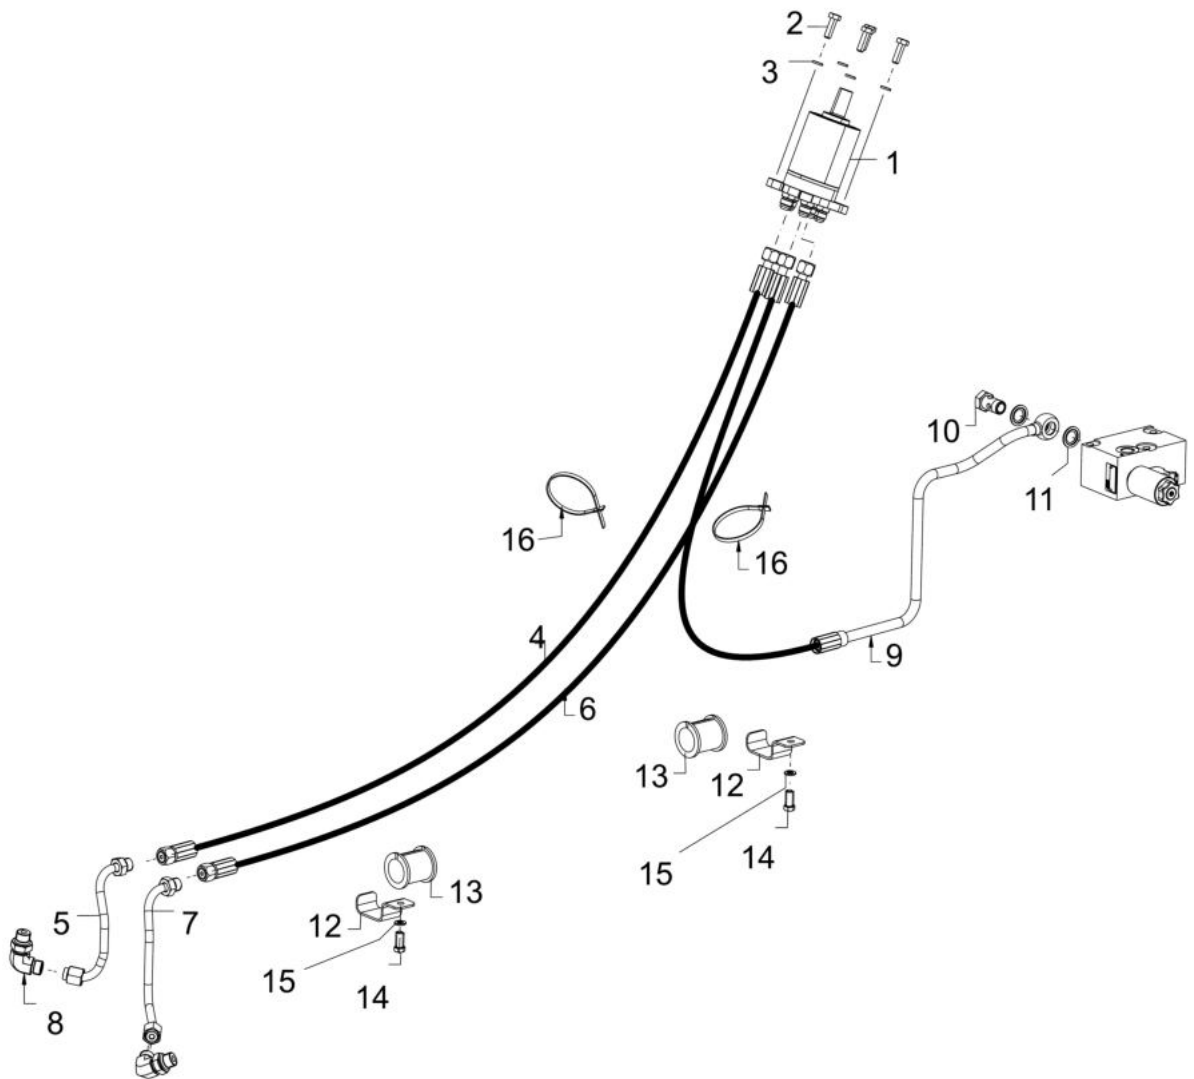

10150A-1/1

STEERING UNIT PIPES

Sr.	Model	Item Code	Description	Qty	Int.	Remarks	Cut Off
8	ALL MODELS	10012486BB	ORFS JIC 90° CONNECTION	2			
12	ALL MODELS	10096817AA	CLAMP FOR FLEXIBLE PIPE	2		DELETE FOR IMPLEMENT 10096316AD AND 300134827B	MEMRMKSNHJ KH07199
6	ALL MODELS	10053164AD	FLEXIBLE PIPE FROM STG UNIT L TO CYL LH	1	YES		MEMRMKSNHJ KH07199
4	ALL MODELS	10053165AD	FLEXIBLE PIPE FROM STG UNIT R TO CYL RH	1	YES		MEMRMKSNHJ KH07199
1	ALL MODELS	10052960AE	STEERING UNIT 40CC	1			
2	ALL MODELS	20001089AA	HEX. HEAD SCREW M8 X 1.25-25 8-8 SA2JS	4		INTERCHANGEABLE WITH 20005564AA (ROHS)	
3	ALL MODELS	04030400008	SPRING WASHER B-8	4