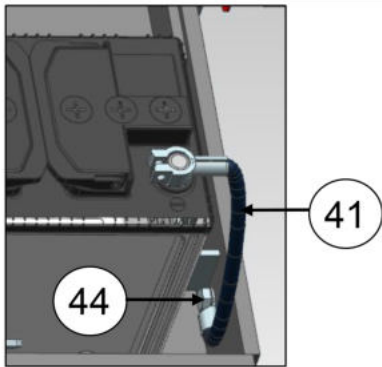

26110A-1/3

ELECTRICALS

Sr.	Model	Item Code	Description	Qty	Int.	Remarks	Cut Off
39	ALL MODELS	20005684AA	SLOTTED CHEESE HEAD SCREW M4*20	2			
44	ALL MODELS	300031855A	HEX HEAD SCREW M12X1.75X16	1			
24	ALL MODELS	10096555AA	BRAKE LIGHT SWITCH WITH NC-NO CONTACT	1			
25	ALL MODELS	10067785AA	NEUTRAL SAFETY SWITH	1			
26	ALL MODELS	10055128AA	MAINTENANCE FREE BATTERY 12V, 65AH & 540	1			
39	ALL MODELS	20002827AA	SLOTTED CHEESE HEAD SCREW (M4*20)	2		INTERCHANGEABLE WITH 20005684AA (ROHS)	
40	ALL MODELS	20003365AD	HEX NUT M16x1.5 -8 SA2JS	1