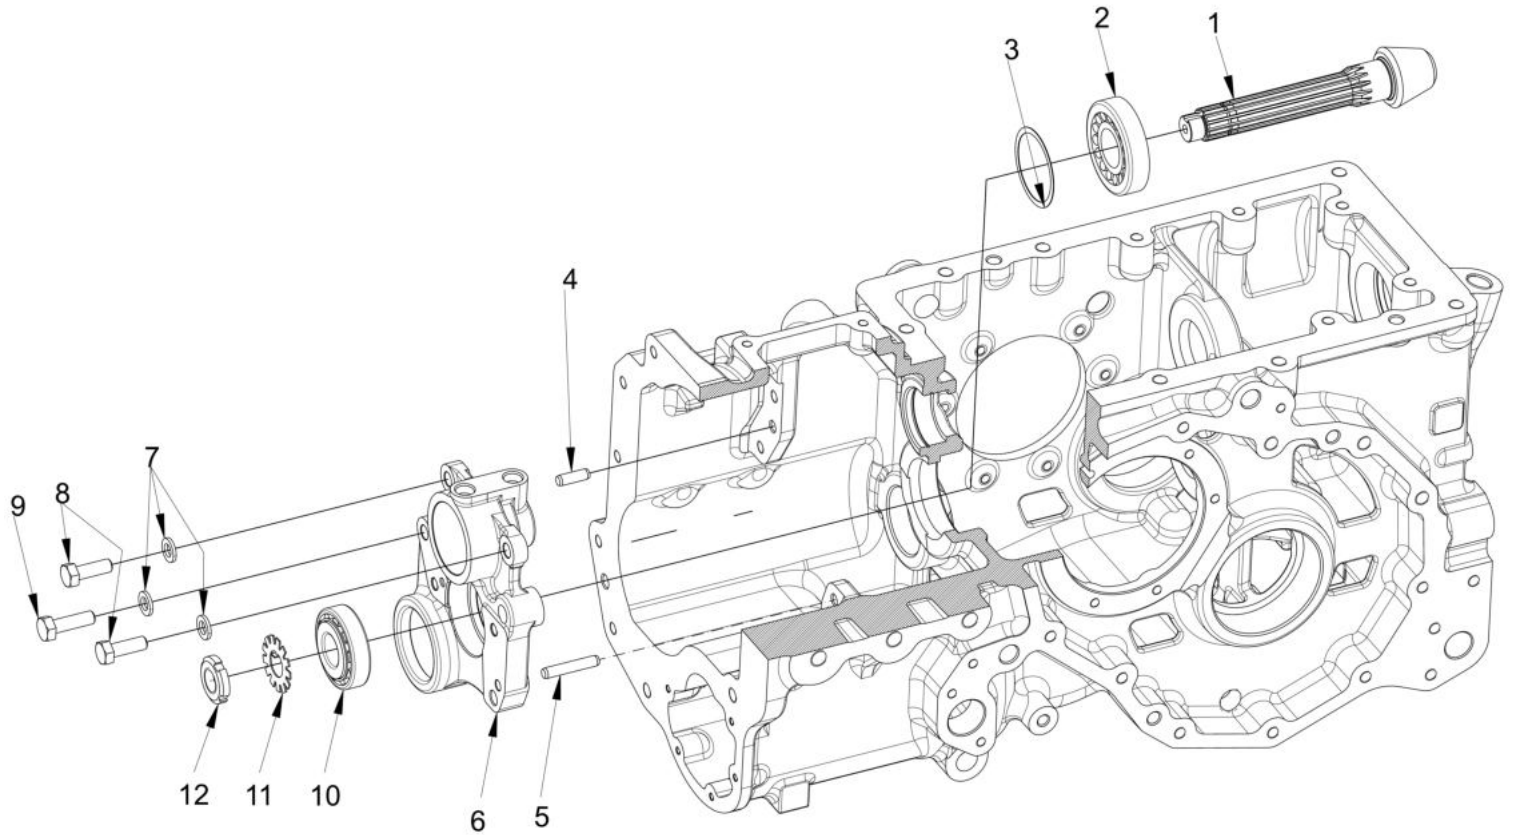

07120A-1/1

BEARING HOLDER PLATE ASSY

Sr.	Model	Item Code	Description	Qty	Int.	Remarks	Cut Off
1	ALL MODELS	10096150BA	TAIL PINION	1		Child Part of 30000647C (Crown Wheel & Tail Pinion Set HST)	
2	ALL MODELS	20005656AA	TRB 30306	1			
3	ALL MODELS	10066470AA	SHIMS (0.15)	5			
3	ALL MODELS	10066471AB	SHIMS (0.2)	4			
4	ALL MODELS	300033600A	DOWEL PIN 8X25	1			
5	ALL MODELS	10096429AA	DOWEL Ø8X45	1			
6	ALL MODELS	10096051AB	BEARING HOLDER PLATE	1