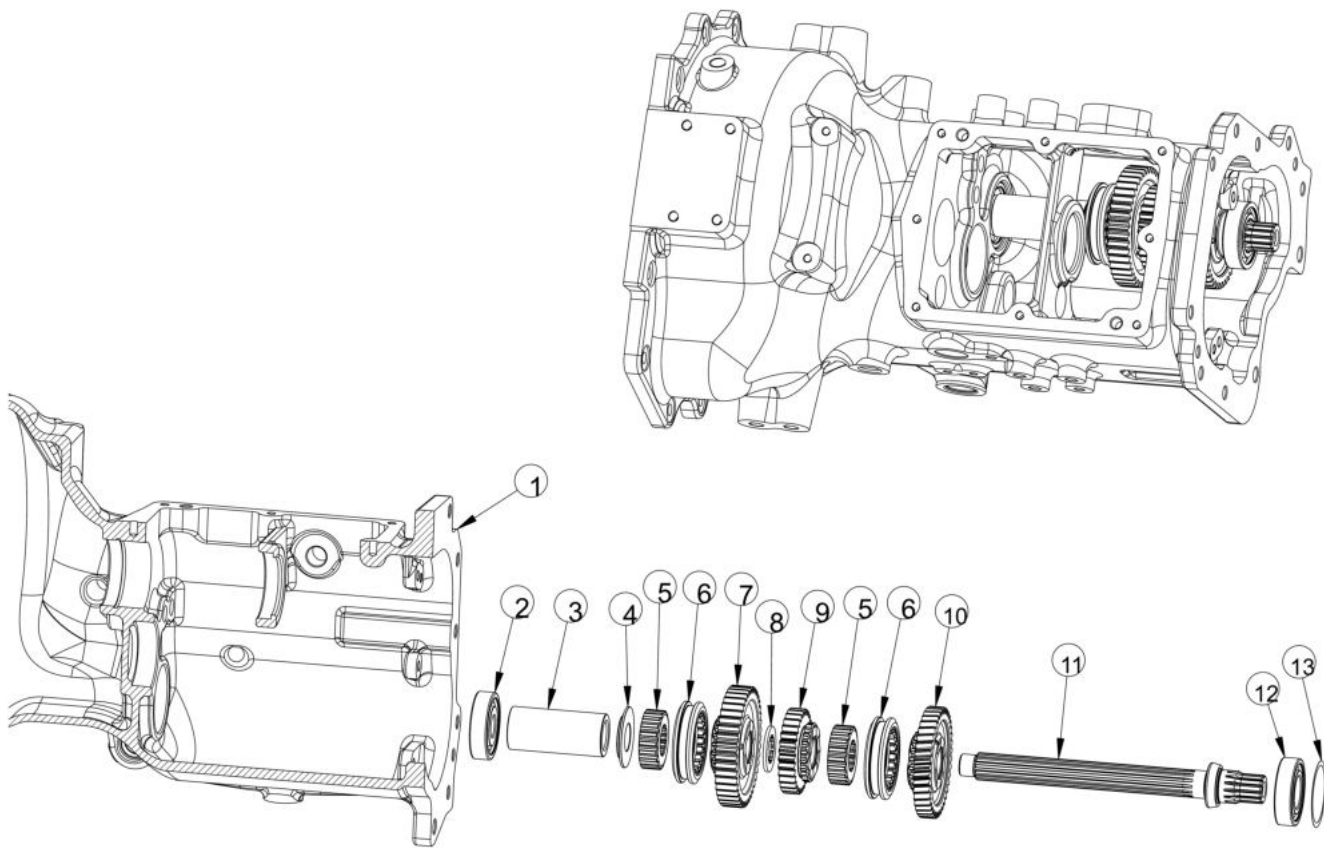

05130A-1/1

LAY SHAFT SPEED ASSY.

Sr.	Model	Item Code	Description	Qty	Int.	Remarks	Cut Off
1	ALL MODELS	300038219D	Clutch Housing	1			
2	ALL MODELS	300122763A	Ball Bearing BB1063	1			
3	ALL MODELS	300029736B	Spacer Lay Shaft	1			
4	ALL MODELS	300044474A	Stopper Sleeve	1			
5	ALL MODELS	10096177AB	Hub Hi-Low	2			
6	ALL MODELS	10096183AC	Shifter Sleeve Hi-Low	2			
7	ALL MODELS	300000848C	1ST DOG GEAR Assy	1			
7	ALL MODELS	300001721A	Thrust Washer Lay Shaft	1			
7	ALL MODELS	300130524A	Thrust Washer Lay Shaft (3.2)	1