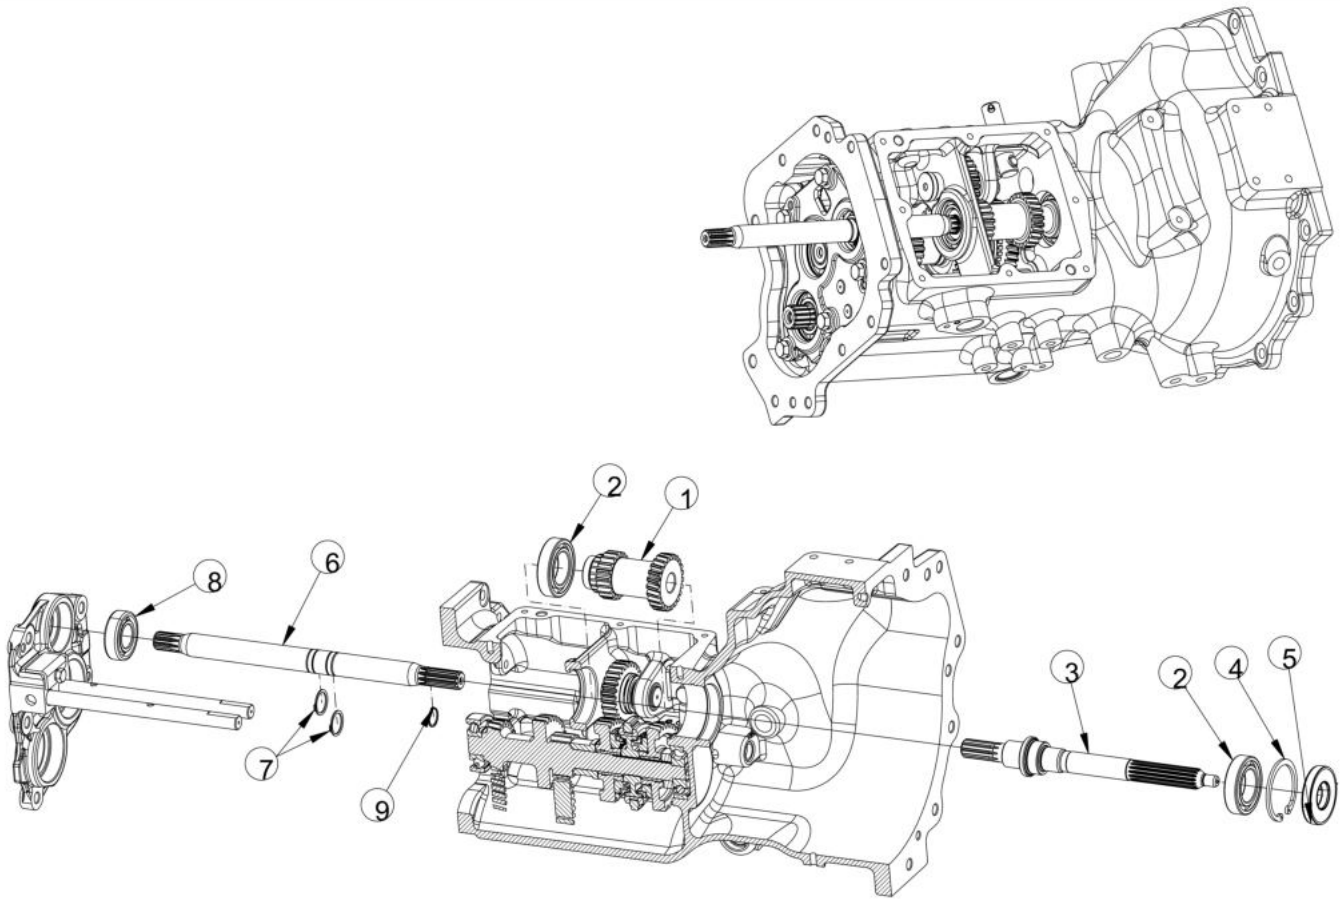

05210A-1/1

INPUT, CLUSTER & PTO COUPLER ASSY.

Sr.	Model	Item Code	Description	Qty	Int.	Remarks	Cut Off
1	ALL MODELS	300030717C	Cluster Gear	1			
2	ALL MODELS	20005653AA	Ball Bearing 6007	2			
3	ALL MODELS	300030707B	Input Shaft	1			
4	ALL MODELS	200000112A	INTERNAL CIRCLIP B-62 (HEAVY DUTY)	1			
5	ALL MODELS	200000291A	OIL SEAL 25X62X10	1			
6	ALL MODELS	300001818C	PTO COUPLER SHAFT	1			
7	ALL MODELS	20004134AA	EXTERNAL CIRCLIP A - 25	2			
8	ALL MODELS	20004119AB	Ball brg (6205)	1