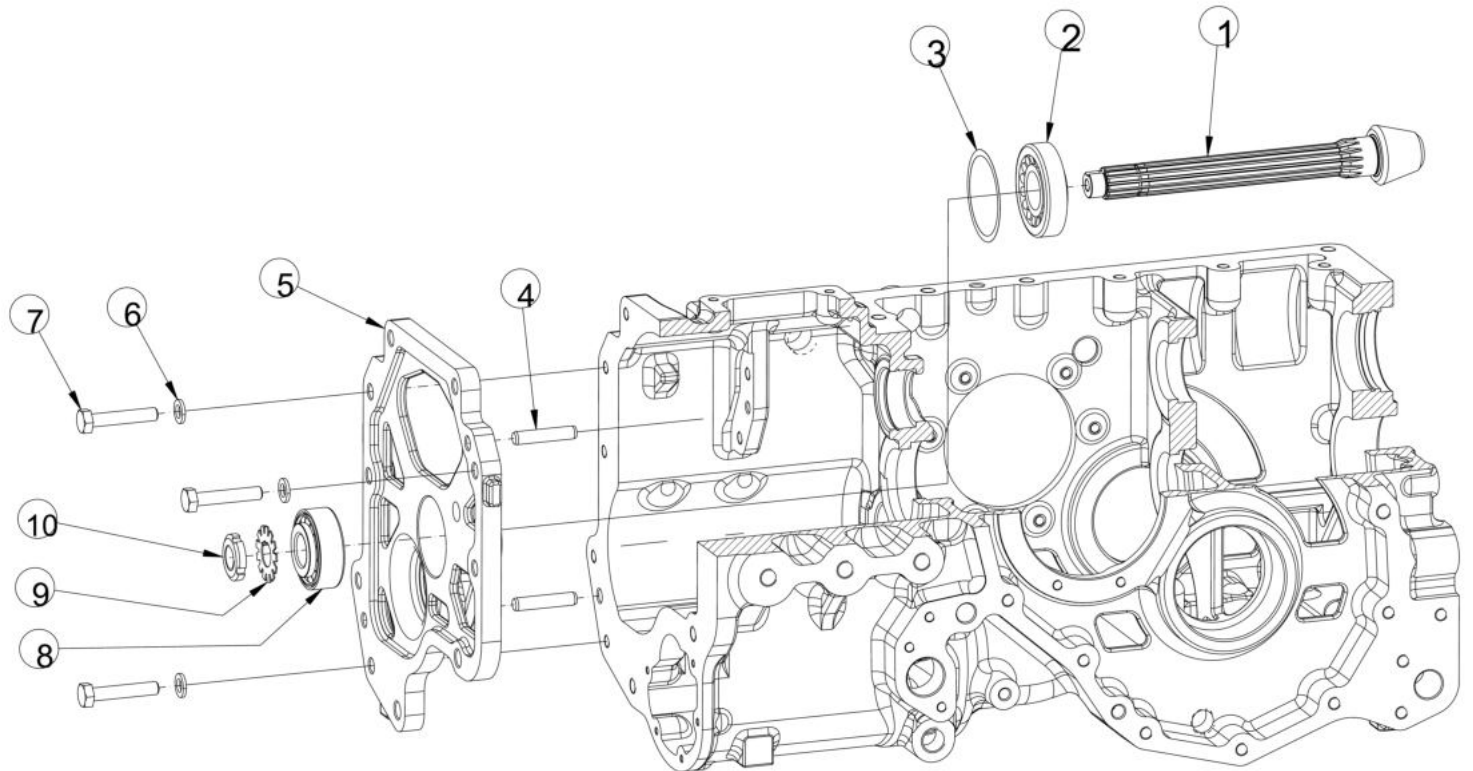

05160A-1/1

T.P. SHAFT PRELOAD ASSY.

Sr.	Model	Item Code	Description	Qty	Int.	Remarks	Cut Off
1	ALL MODELS	300000641C	Tail pinion	1			
2	ALL MODELS	20005656AA	TRB 30306	1			
3	ALL MODELS	10066470AA	Shims (0.15)	5			
3	ALL MODELS	10066471AB	Shims (0.2)	4			
4	ALL MODELS	10096345AA	Dowel Ø10X45	2			
5	ALL MODELS	300000658B	INTERMEDIATE PLATE 9+3	1			
6	ALL MODELS	04030400010	SPRING WASHER B-10	3			
7	ALL MODELS	20003491AB	HEX BOLT M10*1.5*55 8-8 SA2JS	3		INTERCHANGEABLE WITH 20003491AD