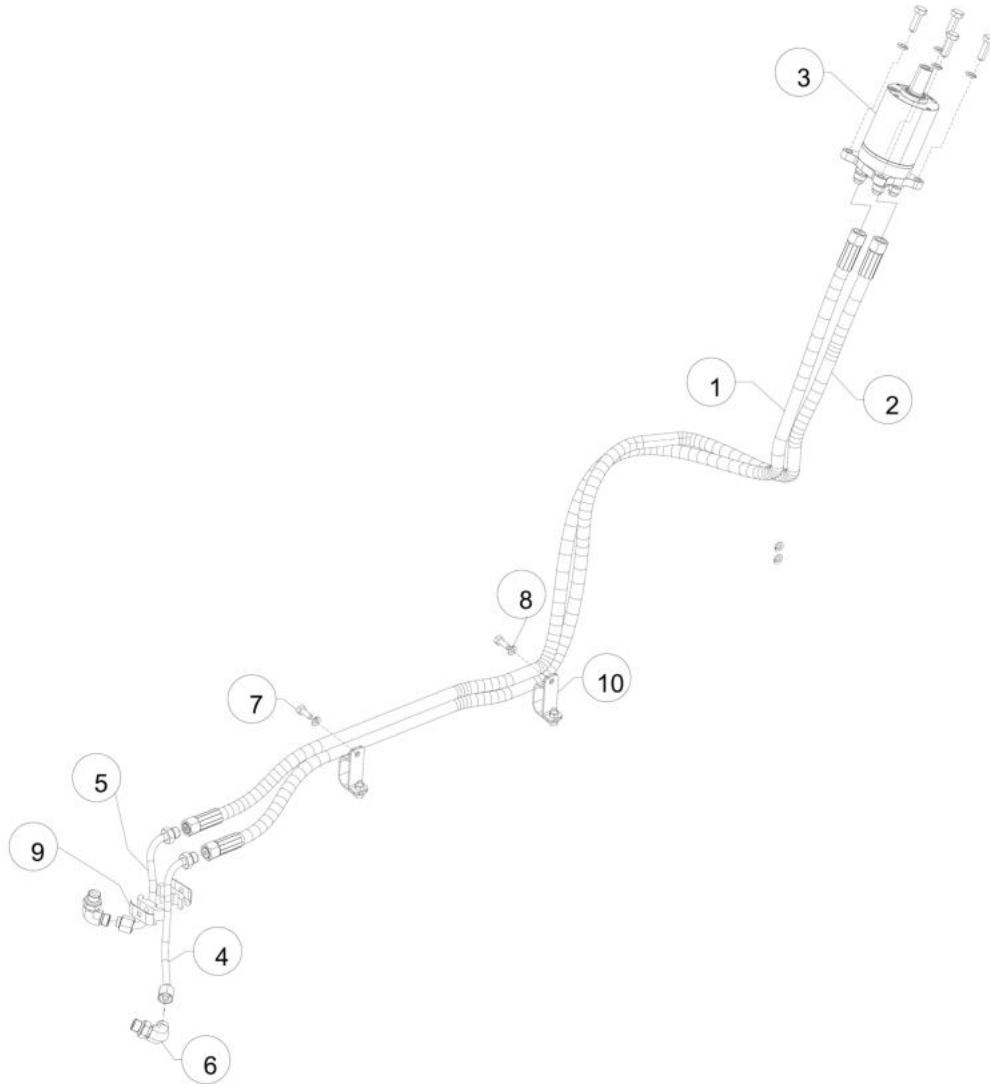

10140A-1/1

STEERING LINE

Sr.	Model	Item Code	Description	Qty	Int.	Remarks	Cut Off
1	ALL MODELS	10053165AD	R3R6XIBLE PIPE FROM STG UNIT R TO CYL RH	1			
2	ALL MODELS	10053164AD	FLEXIBLE PIPE FROM STG UNIT L TO CYL LH	1			
3	ALL MODELS	10052960AE	STEERING UNIT 40CC	1			
4	ALL MODELS	10096306AA	SECONDARY PIPE FROM STG UNIT L TO STG CYL LH	1			
5	ALL MODELS	10096305AA	SECONDARY PIPE FROM STG UNIT R TO STG CYL RH	1			
6	ALL MODELS	10012486AA	ORFS JIC 90° CONNECTION	2		INTERCHANGEABLE WITH 10012486BB (ROHS)	
7	ALL MODELS	04040106016	HEX SCREW M6*16	2