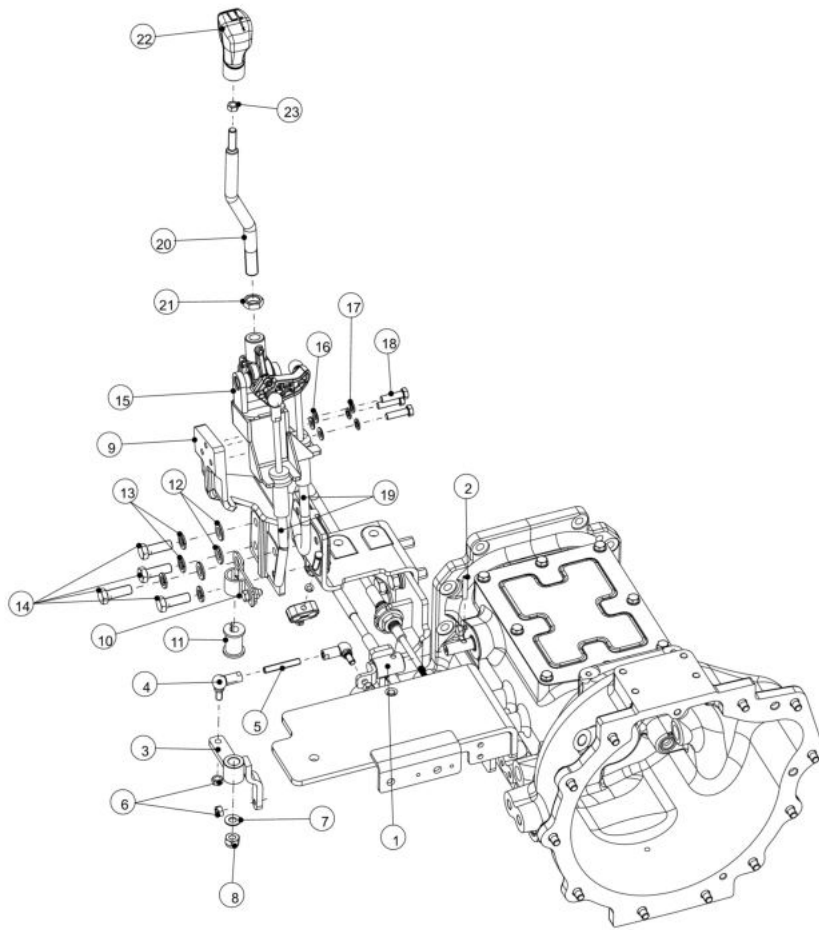

06140A-1/1

GEAR LEVER ASSY.

Sr.	Model	Item Code	Description	Qty	Int.	Remarks	Cut Off
23	ALL MODELS	20003357AF	HEX NUT M10 -8 SA4GS	1	YES	interchange with 20003357AB	FOR NON EU MODELS- JZNSS869101S M FOR EU MODELS- MEMRZGTNEJK H07194
1	ALL MODELS	300126169A	HUB ASSY	1			
2	ALL MODELS	20005030AA	SPRING COTTER SLEEVE 6X36 HEAVY DUTY DIN	1			
3	ALL MODELS	300088008A	PIVOT BKT ASSY	1			
4	ALL MODELS	10081718AA	ANGLE JOINT & FORK HEAD ASSY	2		INTERCHANGEABLE WITH 300034279A