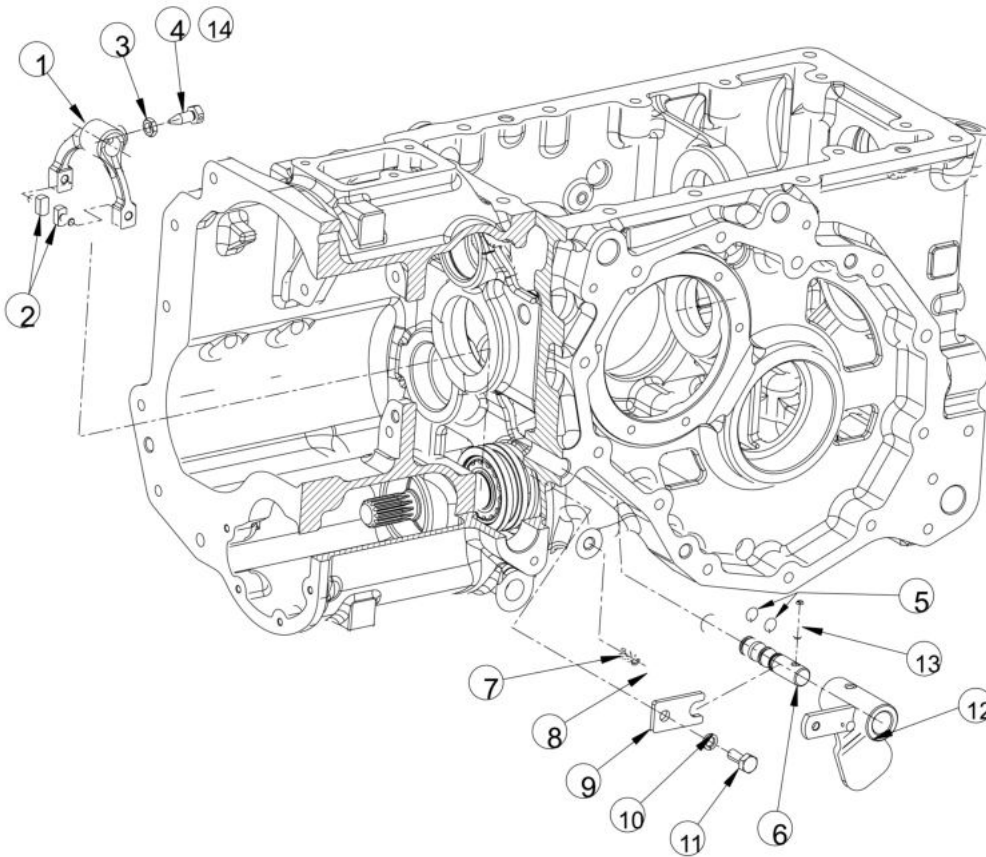

05180A-1/1

4WD FORK & LEVER ASSY.

Sr.	Model	Item Code	Description	Qty	Int.	Remarks	Cut Off
1	ALL MODELS	10096289AB	Fork 4WD	1			
2	ALL MODELS	10096343AA	Sliding Pin 4wd	2			
3	ALL MODELS	20003780AA	HEX LOCK NUT M8 X 1 10.9 SA3NS	3			
4	ALL MODELS	10009223BA	LOCKING SCREW M8*1	4			
5	ALL MODELS	20004141AC	O-RING Ø10.6X Ø2.3	2			
6	ALL MODELS	10096293AB	Pivot Rod 4WD	1			
7	ALL MODELS	10096117AA	Spring (Range/4WD/PTO)	1			
8	ALL MODELS	10020864AB	BALL 8 DIA GRADE 20 IS:2898	1			
9	ALL MODELS	10096121AA	Locking Strip	1