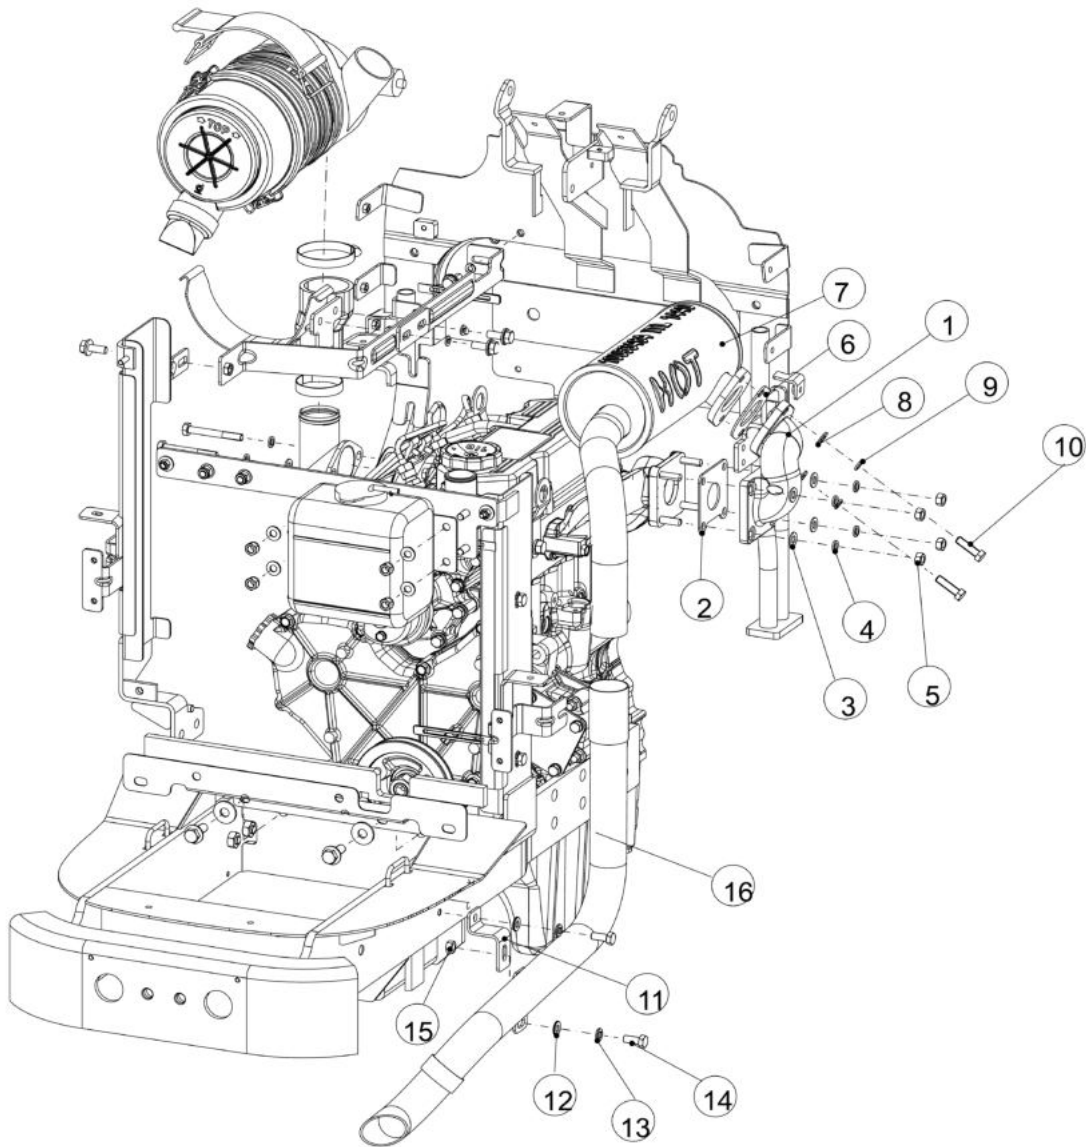

01110A-1/1

EXHAUST PIPE ASSY.

Sr.	Model	Item Code	Description	Qty	Int.	Remarks	Cut Off
1	ALL MODELS	10053660AB	INLET MANIFOLD UNDERHOOD SILENCER	1			
2	ALL MODELS	10053459AA	GASKET FOR EXHAUST	1		INTERCHANGEABLE WITH 10053459AC (ROHS)	
3	ALL MODELS	04030600008	PLAIN WASHER DIA 8.4 *DIA 17*1.6	4			
4	ALL MODELS	04030400008	SPRING WASHER B-8	4			
5	ALL MODELS	20003355AB	HEX NUT M8X1.25 -8 SA2JS	4		INTERCHANGEABLE WITH 200000391A (ROHS)	
6	ALL MODELS	10053706AA	GASKET (INLET ELBOW)	1		INTERCHANGEABLE WITH 10053706AC