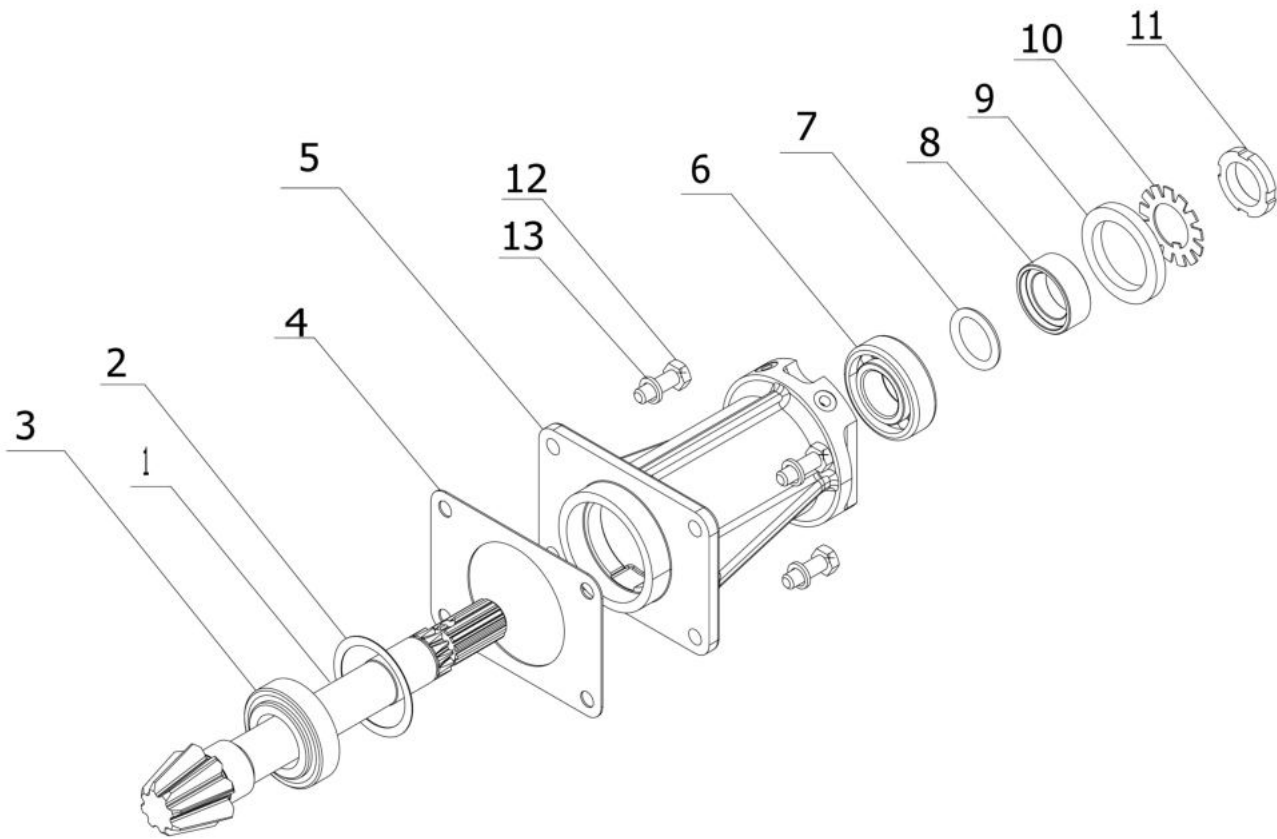

20130A-1/1

FRONT AXLE - TAIL PINION ASSY

Sr.	Model	Item Code	Description	Qty	Int.	Remarks	Cut Off
1	ALL MODELS	10051022AD	TAIL PINION	1		C.W & T.P SET CODE (APN 10051363AE)	
2	ALL MODELS	10050799AA	SHIM BIG(T.P SHAFT)	1			
2(i)	ALL MODELS	10051280AA	SHIM BIG(T.P SHAFT)	1			
2(ii)	ALL MODELS	10051155AA	SHIM BIG(T.P SHAFT)	1			
3	ALL MODELS	20004121AA	TR BEARING 32006	1		INTERCHANGE ABLE WITH 20004121AB (ROHS)	
4	ALL MODELS	10051065AA	GASKET(T.P. CARRIER)	1		INTERCHANGE ABLE WITH 10054283AA (ROHS)