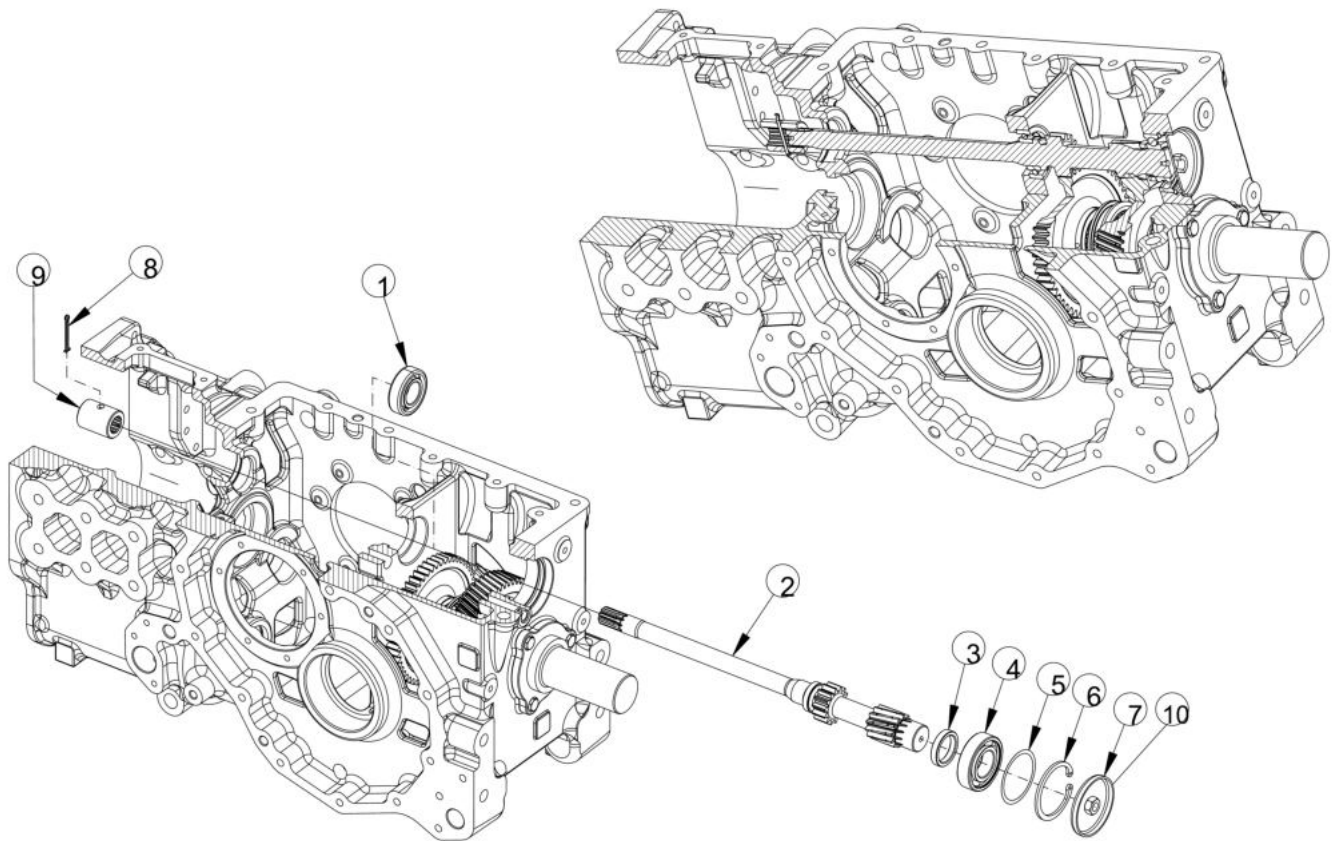

05140A-1/1

PTO INTERMEDIATE SHAFT ASSY.

Sr.	Model	Item Code	Description	Qty	Int.	Remarks	Cut Off
1	ALL MODELS	20004119AB	Ball brg (6205)	1			
2	ALL MODELS	10096699BA	PTO Intermediate Shaft 2700 rpm (26 HP 9+9)	1			
3	ALL MODELS	10096344BB	SPACER PTO INTERMEDIATE SHAFT	1			
4	ALL MODELS	20003863AA	BALL BEARING 6206	1			
5	ALL MODELS	10096379AA	SHIM LAY SHAFT 0.1	5			
5	ALL MODELS	10096380AA	SHIM LAY SHAFT 0.2	4			
5	ALL MODELS	10096381AA	SHIM LAY SHAFT 0.5	3			
6	ALL MODELS	200000112A	INTERNAL CIRCLIP B-62 (HEAVY DUTY)	1