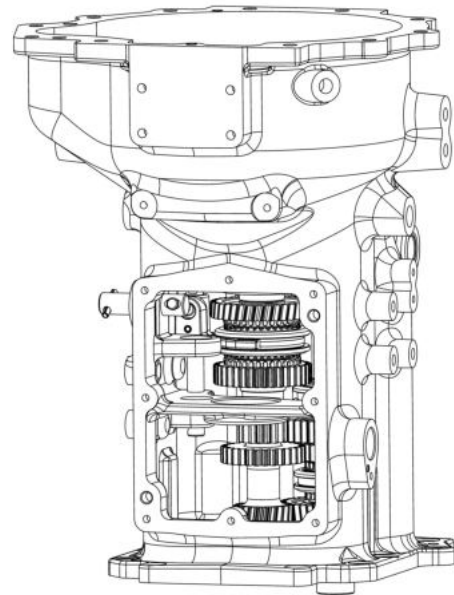

06120A-1/1

SHUTTLE SHIFTING ASSY.

Sr.	Model	Item Code	Description	Qty	Int.	Remarks	Cut Off
1	ALL MODELS	20003884AA	OIL SEAL 20*30*7	1			
2	ALL MODELS	300041997B	Fork Shuttle	1			
3	ALL MODELS	10040745AB	Lever assy for Creeper	1			
4	ALL MODELS	300033028A	Shifter Rod For Shuttle	1			
5	ALL MODELS	20004296AA	COTTER SLEEVE Ø6*36(DIN:7346) LIGHT	1			
6	ALL MODELS	04001400008	STEEL BALL 5/16"	1			
7	ALL MODELS	10006286AA	SPRING (GEAR SHIFTER ROD)	1			
8	ALL MODELS	10051317AA	SEALING WASHER 10X16	1