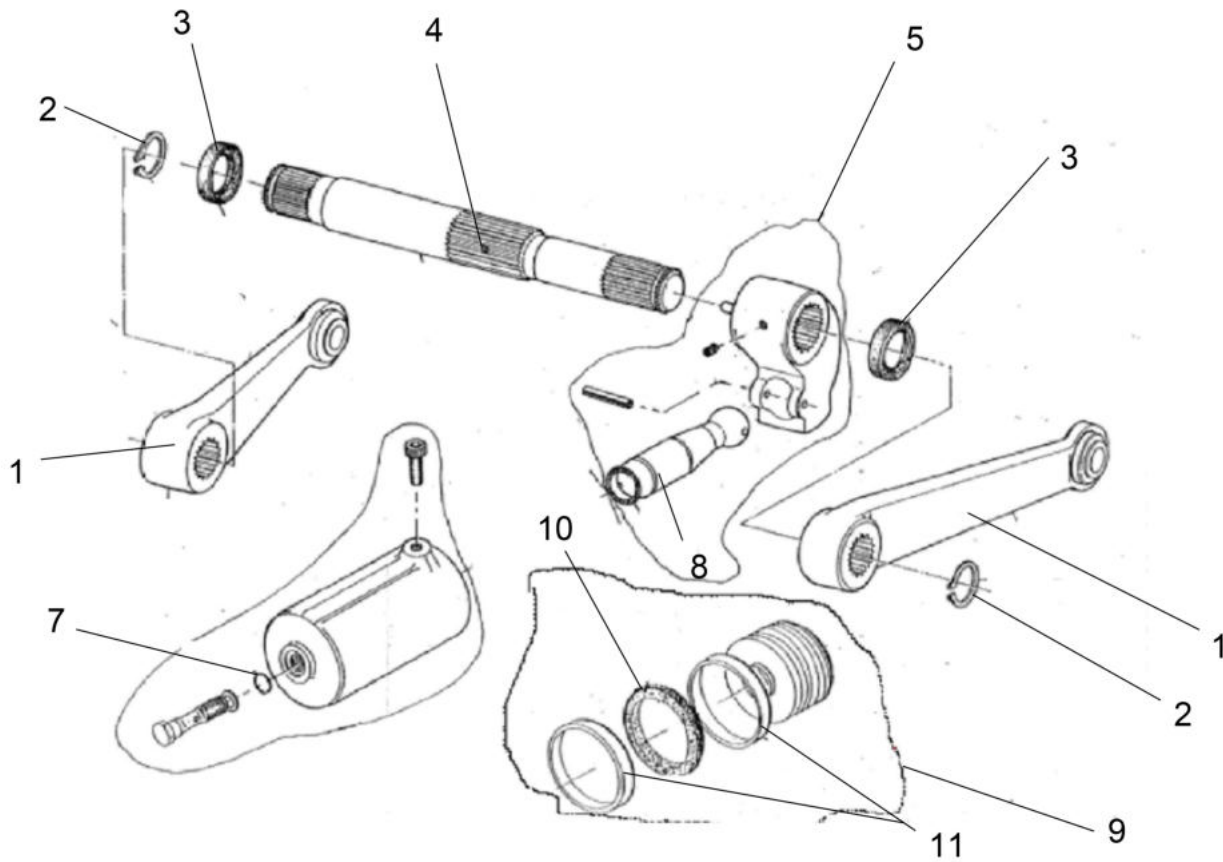

10160A-1/1

CYLINDER ASSEMBLY

Sr.	Model	Item Code	Description	Qty	Int.	Remarks	Cut Off
1	ALL MODELS	10051992AA	ARM	2			
2	ALL MODELS	10051993AA	SEEGER E34 DIN 471	2			
3	ALL MODELS	10051994AA	ENCL. IN SEAL KIT	2			
4	ALL MODELS	10051995AA	SHAFT	1			
5	ALL MODELS	10051996AA	KIT CRANK	1			
6	ALL MODELS	10051997AA	KIT CYLINDER	1			
7	ALL MODELS	10051998AA	ENCL. IN SEAL KIT	1			
8	ALL MODELS	10051999AA	ENCL. IN SEAL KIT	1