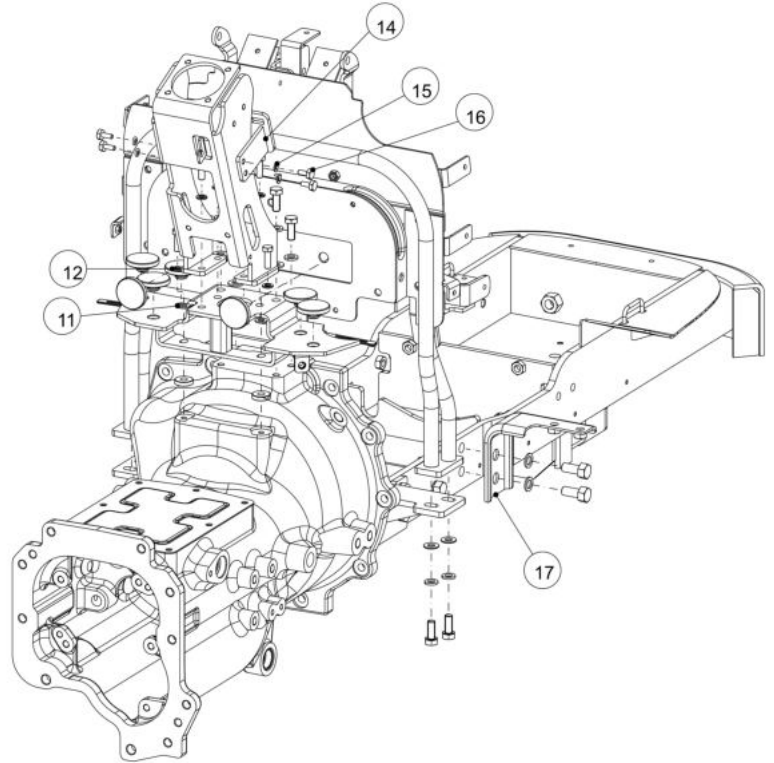

17110A-1/1

FUEL TANK ASSY.

Sr.	Model	Item Code	Description	Qty	Int.	Remarks	Cut Off
1	ALL MODELS	300076690C	DASHBOARD ASSY	1			
2	ALL MODELS	20005625AA	M/CD WASHER 10.5*21*2	4			
3	ALL MODELS	20005518AA	SPRING WASHER B-10 TYPE A IS: 3067-1972	4			
4	ALL MODELS	20005553AA	HEX HEAD SCREW M10X1.5X25 SA4GS	4			
5	ALL MODELS	300064388B	MTG BKT ASSY FOR STEERING COLOUMN	1			
6	ALL MODELS	10051857AA	SPACER	2			
7	ALL MODELS	300120521A	STEERING MTG COLOMN ASSY	1			
8	ALL MODELS	20005625AA	M/CD WASHER 10.5*21*2	4