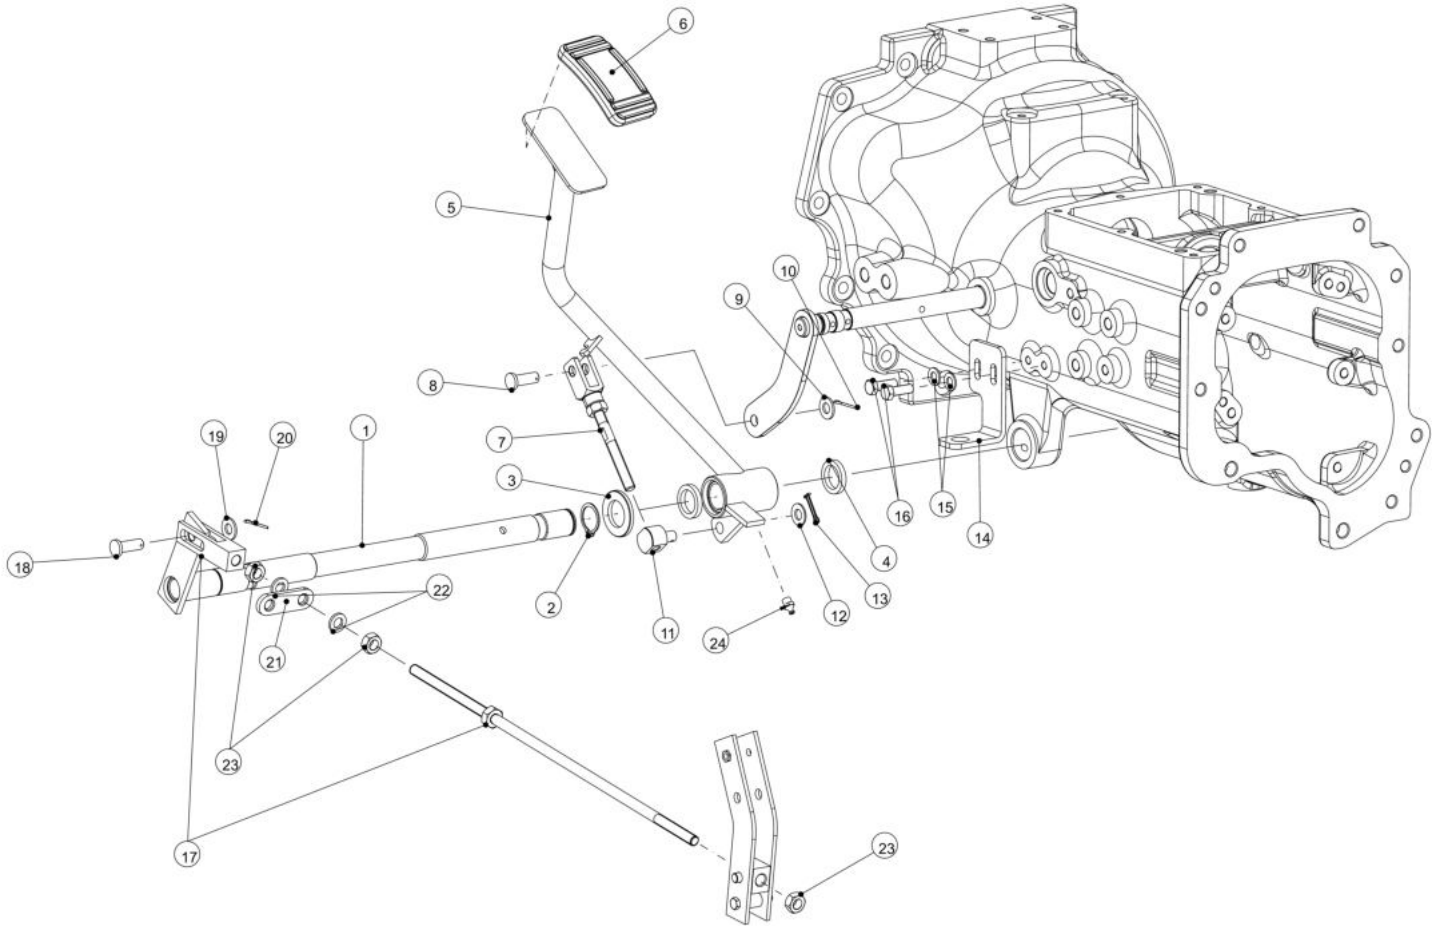

18110A-1/5

BRAKE & CLUTCH PEDAL ASSY.

Sr.	Model	Item Code	Description	Qty	Int.	Remarks	Cut Off
1	ALL MODELS	300006077B	BRAKE PEDAL SHAFT ASSY	1			
2	ALL MODELS	20004134AA	EXTERNAL CIRCLIP A - 25	1			
3	ALL MODELS	20004133AB	3/CD WASHER DIA 26 *DIA 44*4	1			
4	ALL MODELS	10051143AA	FELT RING	2			
5	ALL MODELS	300006686C	CLUTCH PEDAL ASSY	1			
6	ALL MODELS	300038260A	BRAKE RUBBER PAD	1			
7	ALL MODELS	300135719A	CLUTCH LINKAGE ASSY	1			
8	ALL MODELS	10005187AA	LINK PIN	1			
9	ALL MODELS	20005625AA	M/CD WASHER 10.5*21*2	1