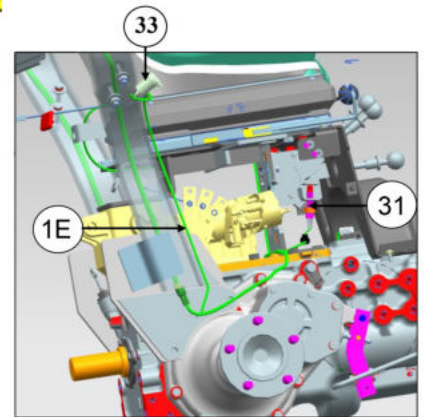

Sr.	Model	Item Code	Description	Qty	Int.	Remarks	Cut Off
24	ALL MODELS	10096555AA	BRAKE LIGHT SWITCH WITH NC-NO CONTACT	1			
25	ALL MODELS	10067785AA	NEUTRAL SAFETY SWITH	1			
26	ALL MODELS	10055128AA	MAINTENANCE FREE BATTERY 12V, 65AH & 540	1			
27	ALL MODELS	10056758AA	FENDER TAIL LAMP ASSEMBLY	2			
28	ALL MODELS	10071579AA	7 PIN SOCKET ASSY WITH GROMMET	1			
29	ALL MODELS	10067783AA	LIGHT FOR REGISTRATION PLATE	1		INTERCHANGEABLE WITH 10067783AB (ROHS)	
30	ALL MODELS	10056759AA	FENDER FRONT LAMP ASSEMBLY	2			
31	ALL MODELS	10068890AA	PARKING BRAKE SWITCH	1