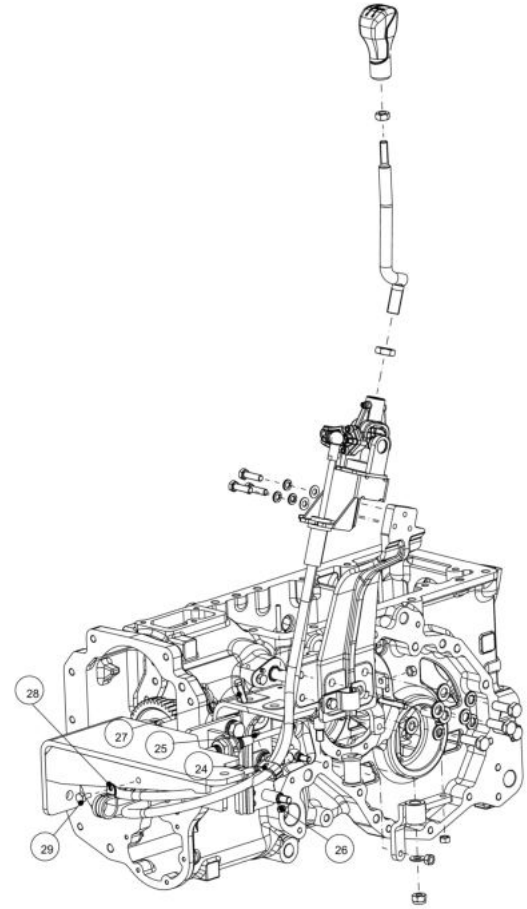

06150A-1/1

RANGE LEVER ASSY.

Sr.	Model	Item Code	Description	Qty	Int.	Remarks	Cut Off
1	ALL MODELS	300126169A	HUB ASSY	1			
2	ALL MODELS	20005030AA	SPRING COTTER SLEEVE 6X36 HEAVY DUTY DIN	1			
3	ALL MODELS	300127125A	PIVOT BKT ASSY	1			
4	ALL MODELS	10081718AA	ANGLE JOINT & FORK HEAD ASSY	2		INTERCHANGE ABLE WITH 300034279A (ROHS)	
5	ALL MODELS	04040408040	Stud M8 x 1.25 - 40 10.9 TYPE C Phospha	1			
6	ALL MODELS	20005504AA	HEX NUT M8X1.25 -8 SA4GS	4			
7	ALL MODELS	20005625AA	M/CD WASHER 10.5*21*2	1