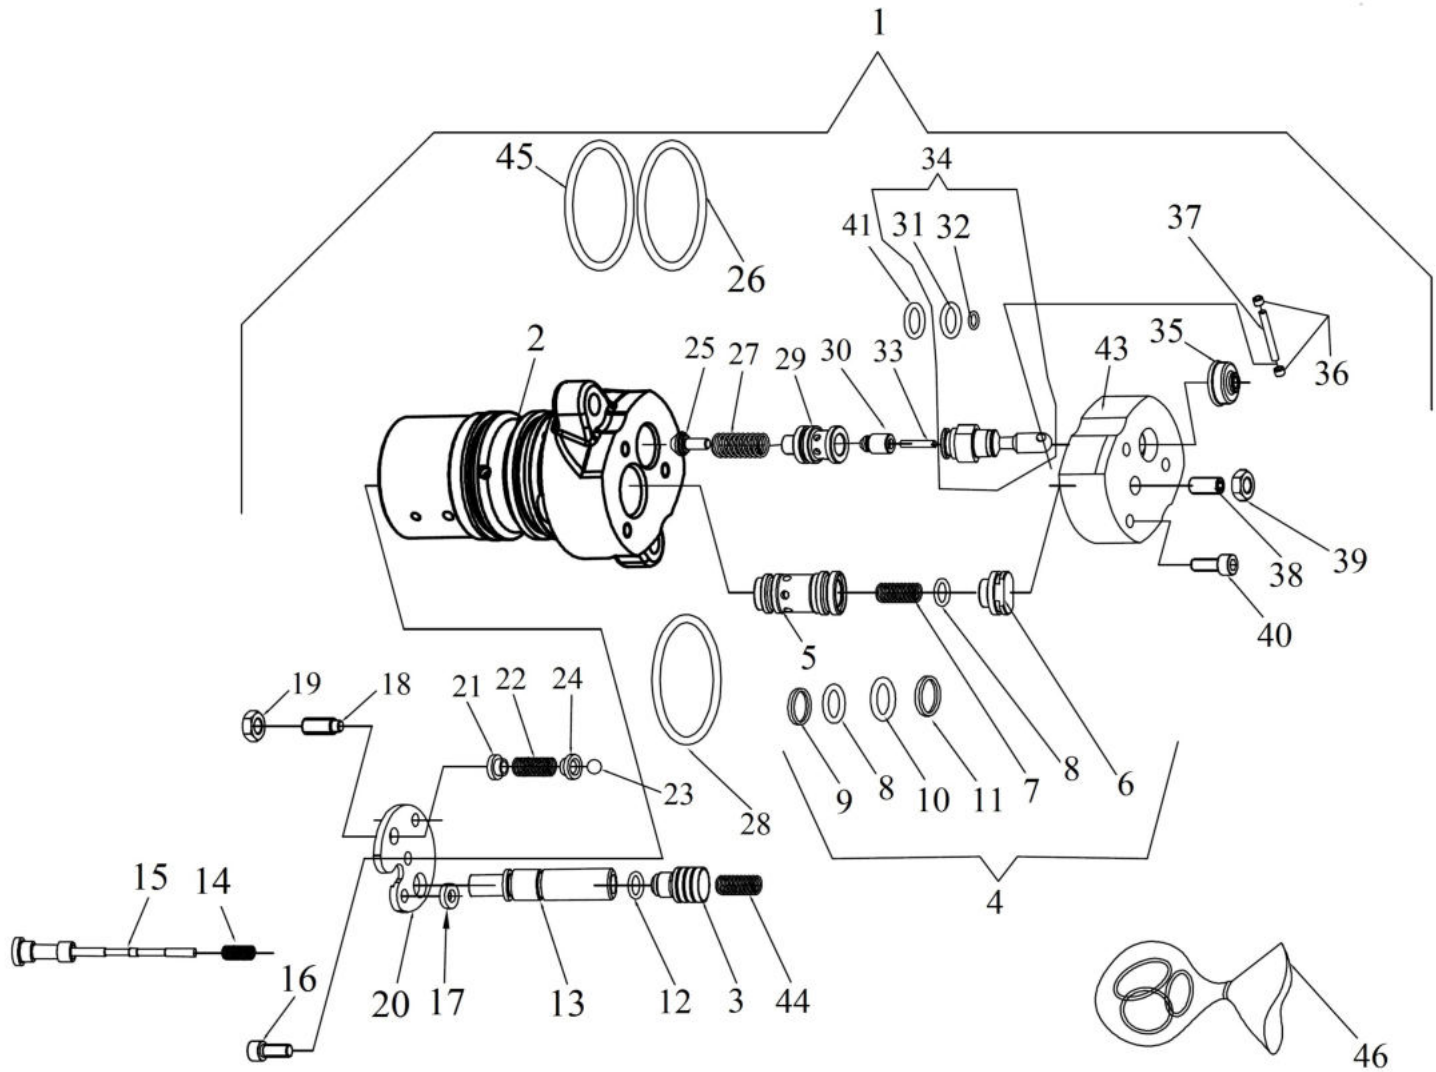

10190A-1-1

CONTROL VALVE ASSY

Sr.	Model	Item Code	Description	Qty	Int.	Remarks	Cut Off
16	ALL MODELS	10081112AA	SCREW TCEI M6X16 DIN 912-8G	3			
17	ALL MODELS	10081103AA	SPACER 6/12X5	3			
18	ALL MODELS	10081111AA	DOWEL M8X20 DIN915 12.9	2			
19	ALL MODELS	10081113AA	NUT M8 PAL DIN 7967	2			
1	ALL MODELS	300134485A	CONTROL VALVE_030742	1		INTERCHANGEABLE WITH 10051402AA (ROHS)	
2	ALL MODELS	-	NOT AVAILABLE AS SPARE PARTS	null			
3	ALL MODELS	10081089AA	VALVE	1