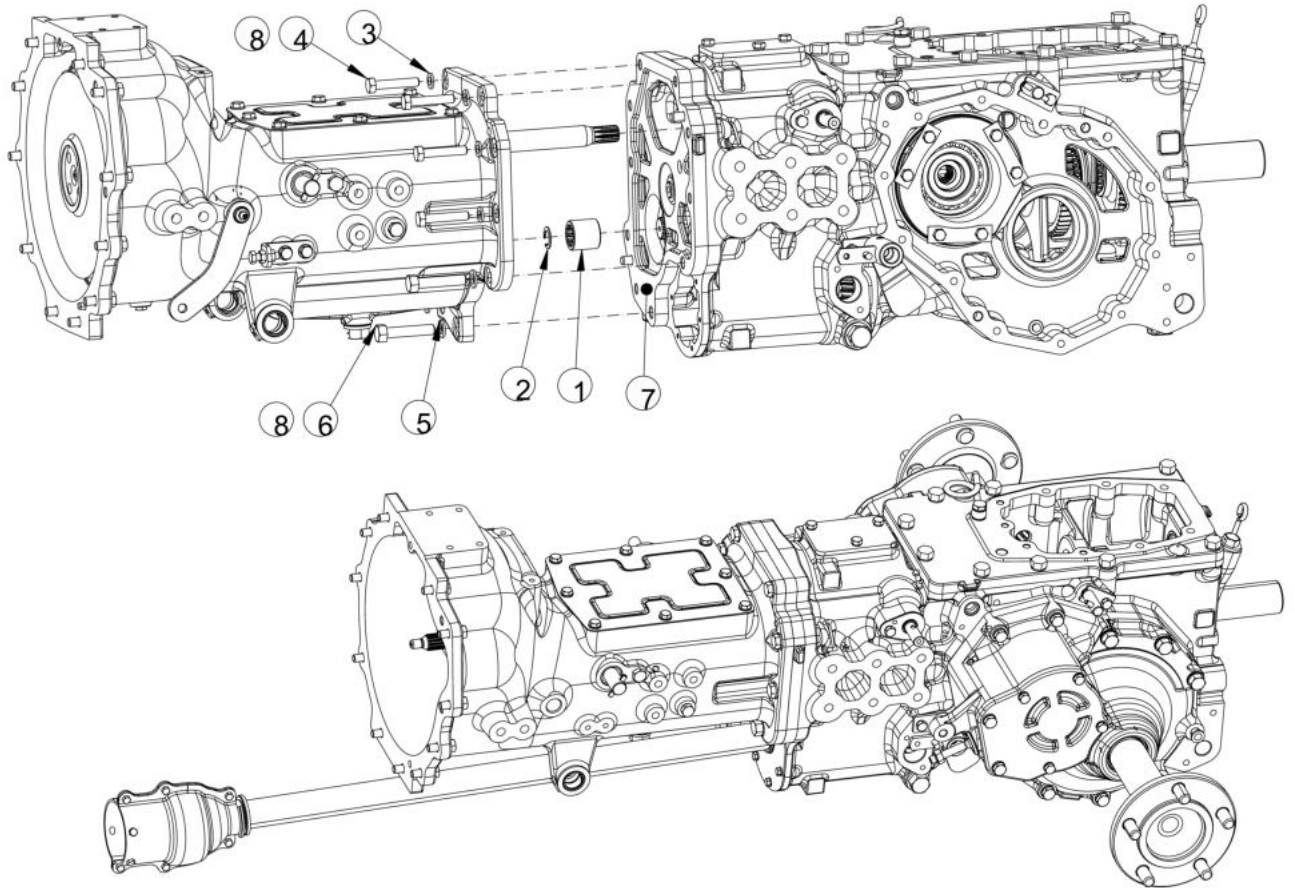

04120A-1/1

CLUTCH & TRANSMISSION HSG. ASSY.

Sr.	Model	Item Code	Description	Qty	Int.	Remarks	Cut Off
1	ALL MODELS	10096619AA	CONNECTING SLEEVE LAY SHAFT	1			
2	ALL MODELS	200000074A	Internal Circlip B-24	1			
3	ALL MODELS	04030400010	SPRING WASHER B-10	8			
4	ALL MODELS	20003491AB	HEX BOLT M10*1.5*55 8-8 SA2JS	8		INTERCHANGEABLE WITH 20003491AD (ROHS)	
5	ALL MODELS	04030400012	SPRING WASHER B-12	2			
6	ALL MODELS	20004447AA	HEX SCREW M12X1.75X60 8-8 (SA3NS)	2