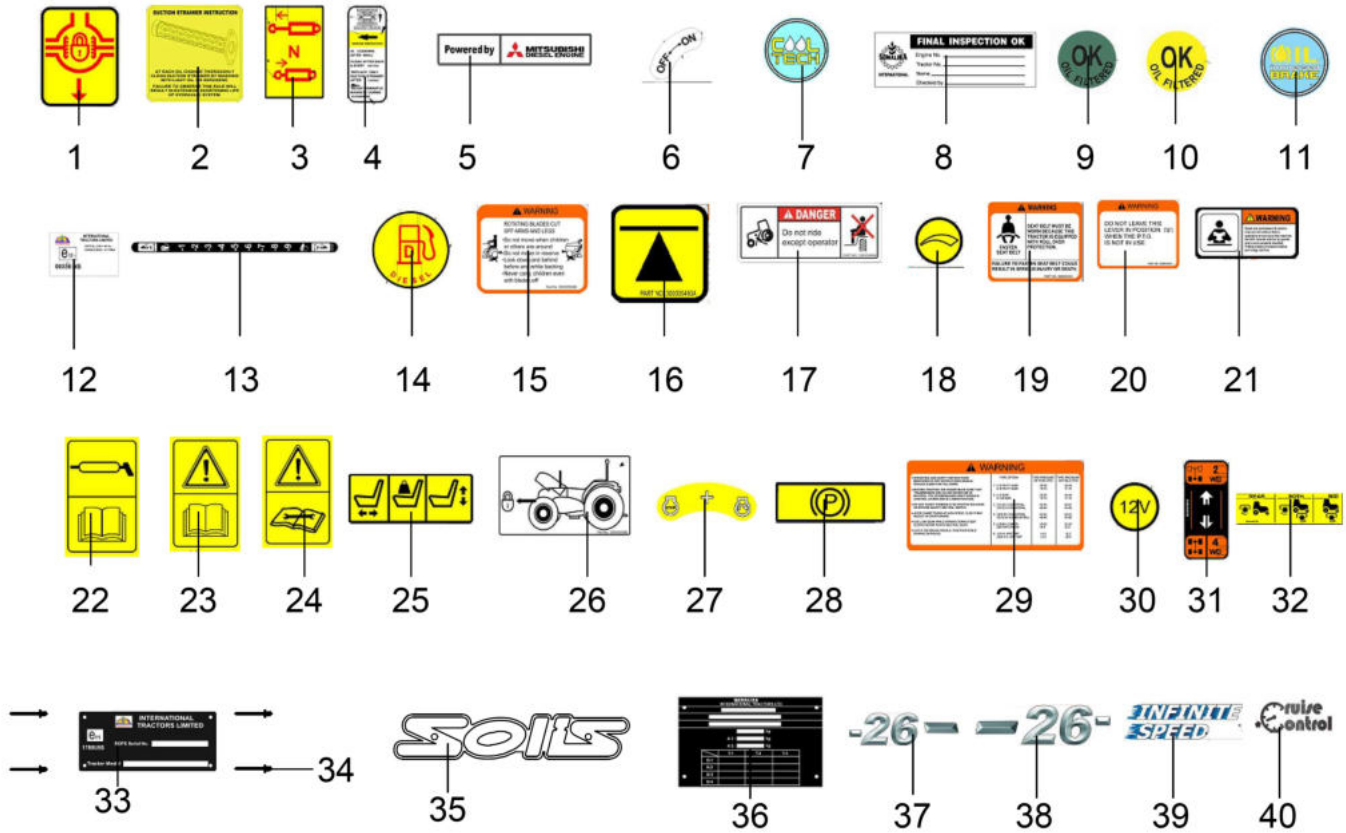

24110A-1/1

STICKERS

Sr.	Model	Item Code	Description	Qty	Int.	Remarks	Cut Off
1	ALL MODELS	300005470A	STICKER FOR DIFF. LOCK	1			
2	ALL MODELS	10052695AA	STICKER FOR SUCTION STRAINER	1			
3	ALL MODELS	300008169A	STICKER FOR QRC	1			
4	ALL MODELS	10055053AC	STICKER FOR MAGNETIC STRAINER	1			
5	ALL MODELS	300027566A	STICKER-POWERED BY MISTUBISHI	1			
6	ALL MODELS	300076351A	STICKER FOR BATTERY DISCONNECT	1			
7	ALL MODELS	10014057AD	COOL TECH STICKER	1			
8	ALL MODELS	10004729AA	STICKER(FINAL INSPECTION)	2		INTERCHANGEABLE WITH 10004729AB