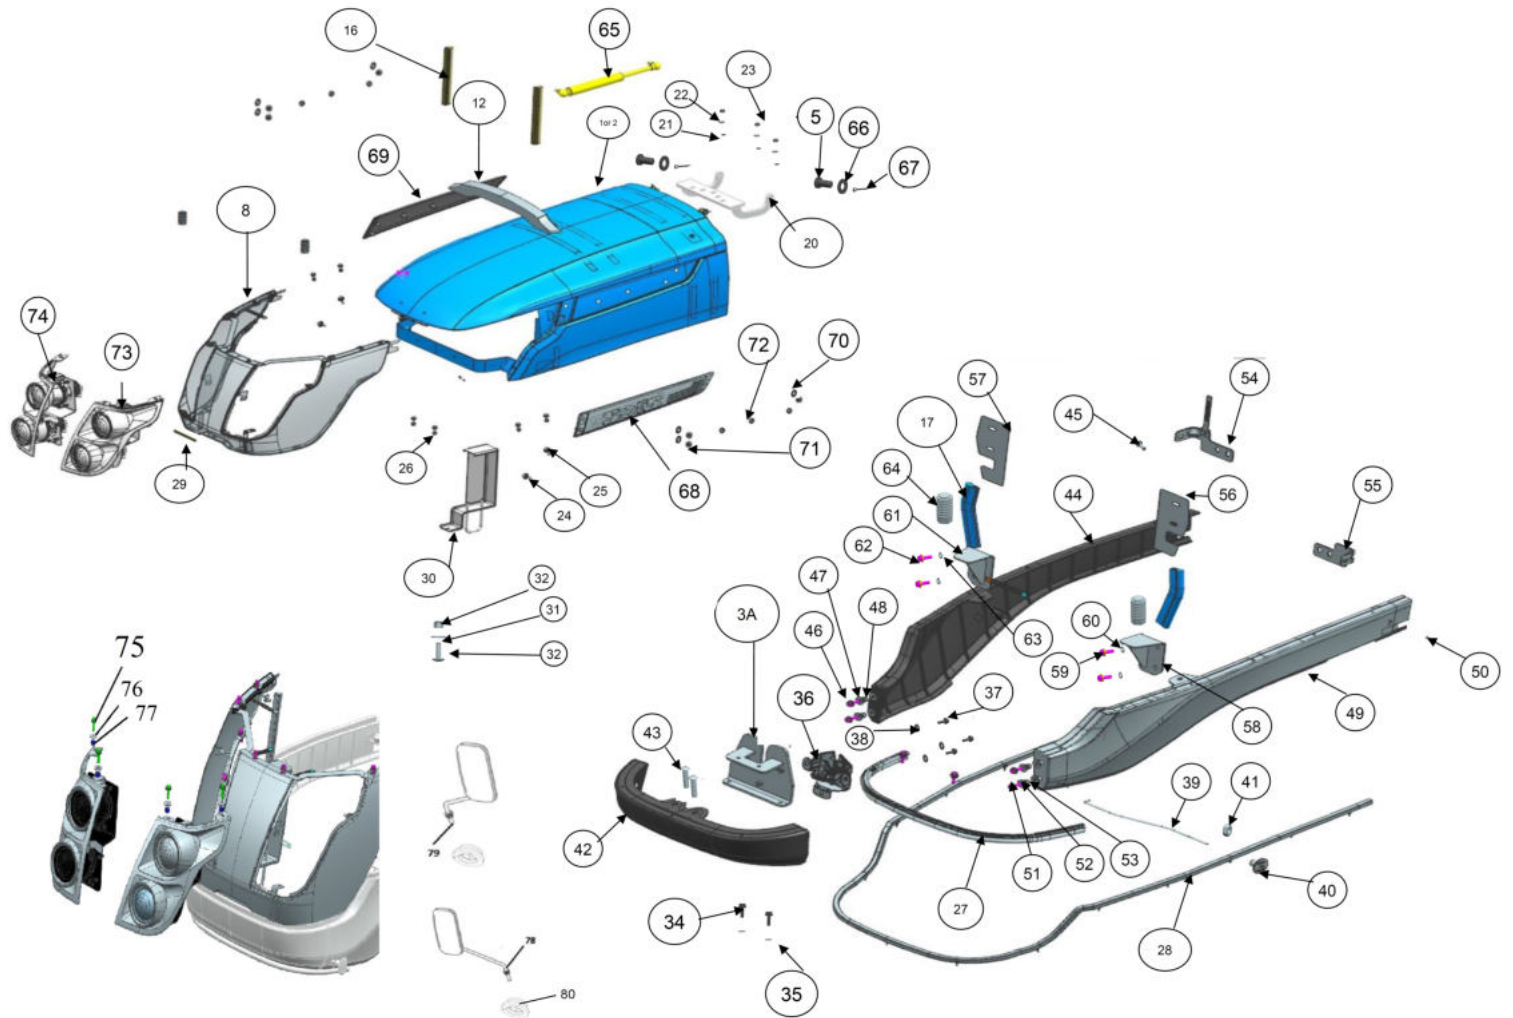

Sr.	Model	Item Code	Description	Qty	Int.	Remarks	Cut Off
1	ALL MODELS	10057539AD	BONNET ASSEMBLY WITH BLUE PAINT	1			
2	ALL MODELS	10057537AD	BONNET ASSEMBLY W/O PAINT	1			
3A	ALL MODELS	300076306A	BONNET LOCK MTG BRKT ASSY	1			
5	ALL MODELS	10057560AA	BONNET HINGE PIN	2		INTERCHANGEABLE WITH 300003799A (ROHS)	
8	ALL MODELS	10057491AC	FRONT MESH ASSY(W/O PAINT)	1			
8	ALL MODELS	10057493AC	FRONT MESH ASSY(BLACK PAINT)	1			
12	ALL MODELS	300102890A	BONNET TOP SIDE FOAM LH	1