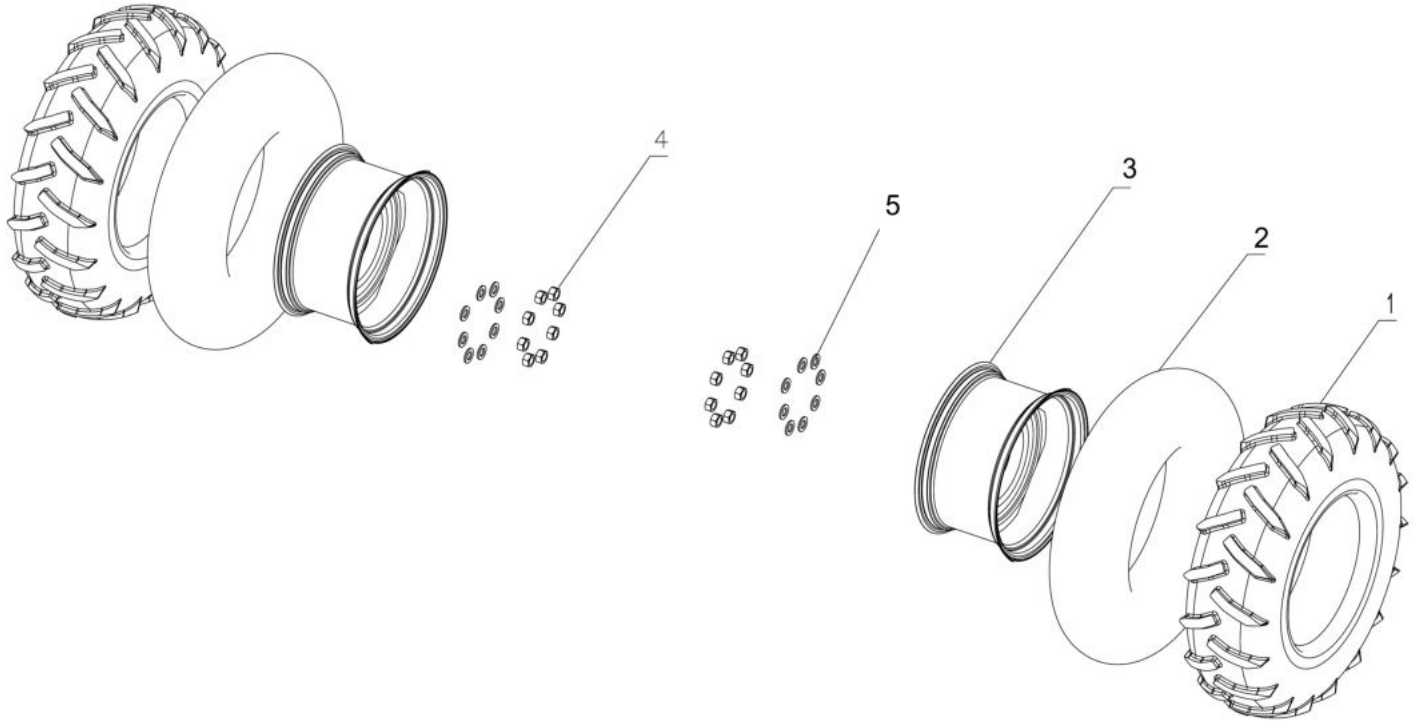

25120A-1/1

WHEEL AND TYRES REAR

Sr.	Model	Item Code	Description	Qty	Int.	Remarks	Cut Off
1	ALL MODELS	10052516AB	REAR RIM ASSY 24HP	1			
1	ALL MODELS	10054486AA	REAR RIM ASSY 24HP-W7X20 (SILVER)	1			
2	ALL MODELS	10054178AA	TR REAR 8.3-20 6PR BKT TR171 TT	2			
3	ALL MODELS	10054180AA	TR REAR 8.3-20 TR-218A TUBE	2			
4	ALL MODELS	20003365AA	HEX NUT M16X1.5 -8 SA2GS	10		INTERCHANGEABLE WITH 20005513AA (ROHS)	
5	ALL MODELS	10005014AA	WASHER	10		INTERCHANGEABLE WITH 10039395AA (ROHS)