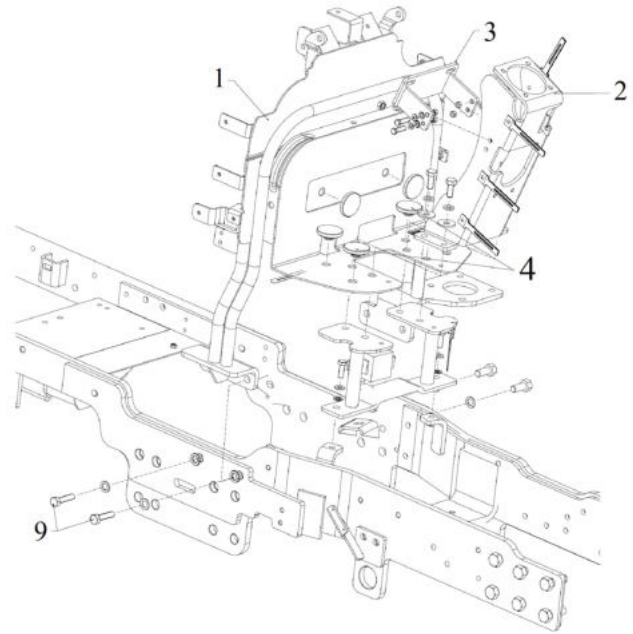

17120A-1/1

DASHPANEL ASSY.

Sr.	Model	Item Code	Description	Qty	Int.	Remarks	Cut Off
1	ALL MODELS	300076690C	DASHPANEL ASSY	1			
2	ALL MODELS	300120521A	STEERING MTG COLOMN ASSY	1			
3	ALL MODELS	10056203AA	FUEL TANK STRAP MOUNTING BRACKT	1			
4	ALL MODELS	10056338AA	RUBBER BUTTON	6			
5	ALL MODELS	04030400006	SPRING WASHER B6	4			
6	ALL MODELS	04030400010	SPRING WASHER B10	4			
7	ALL MODELS	04030400012	PLAIN WASHER B12	4			
8	ALL MODELS	04030600010	PLAIN WASHER DIA 10.5	4