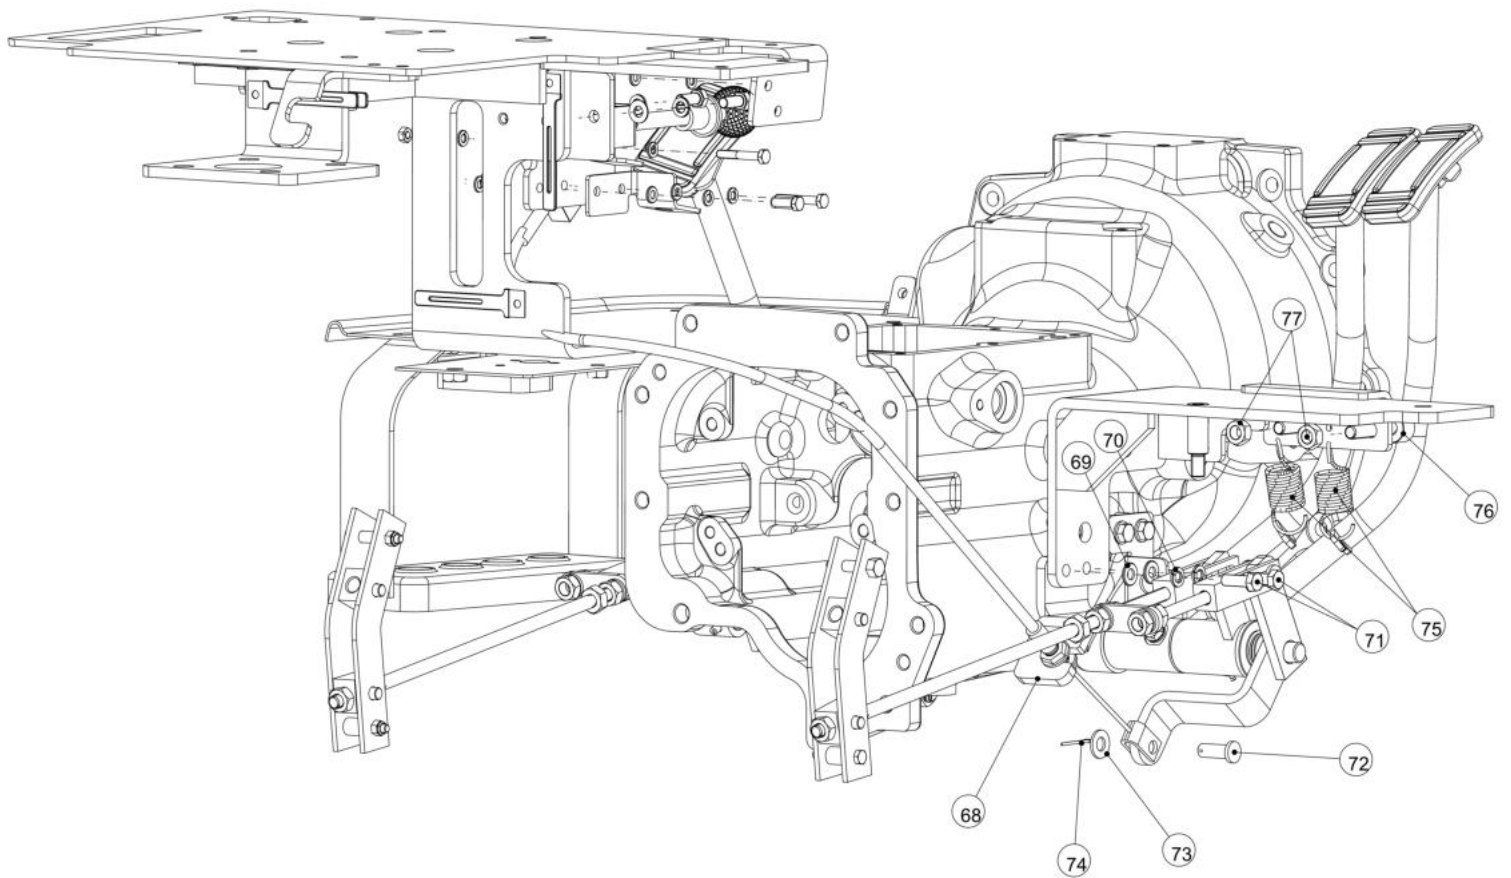

18110A-5/5

BRAKE & CLUTCH PEDAL ASSY.

Sr.	Model	Item Code	Description	Qty	Int.	Remarks	Cut Off
68	ALL MODELS	300076854A	WIRE HOLDING BKT	1			
69	ALL MODELS	20005624AA	M/CD WASHER B8	2			
70	ALL MODELS	20005517AA	SPRING WASHER B-8 TYPE A IS: 3067-1972	2			
71	ALL MODELS	20005564AA	HEX HEAD SCREW M8X1.25-25 -8.8 SA4GS	2			
72	ALL MODELS	10005187AA	LINK PIN	1			
73	ALL MODELS	20000100AA	M/CD WASHER 10.5*21*2	1		INTERCHANGE ABLE WITH 20005625AA (ROHS)	
74	ALL MODELS	04010102025	SPLIT PIN DIA 2*25	1