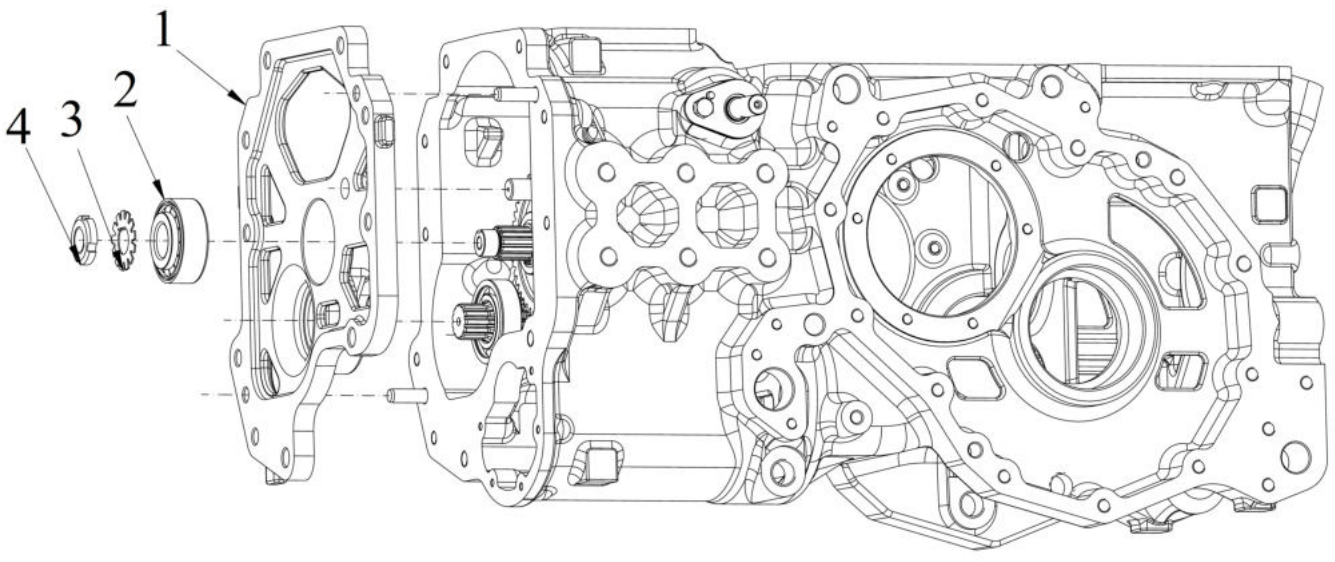

05110A-1/1

INTERMEDIATE PLATE ASSY.

Sr.	Model	Item Code	Description	Qty	Int.	Remarks	Cut Off
1	ALL MODELS	300000658B	INTERMEDIATE PLATE 9+3	1			
2	ALL MODELS	200000085A	Taper Roller Bearing 32305	1			
3	ALL MODELS	10096481AA	Locking Washer 20.5	1			
4	ALL MODELS	10096482AA	Withdrawl Nut M20X1.5	1