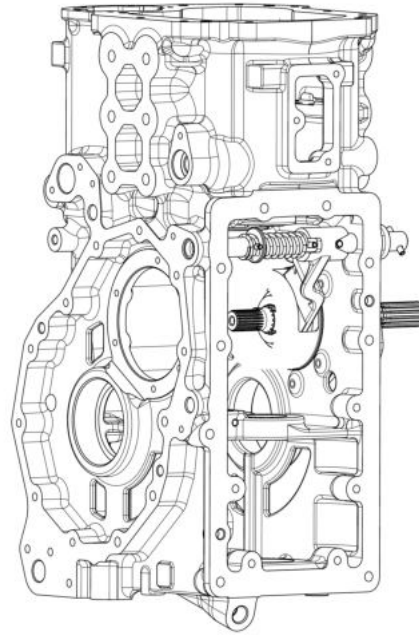

07130A-1/1

DIFFERENTIAL LOCK LEVER ASSEMBLY

Sr.	Model	Item Code	Description	Qty	Int.	Remarks	Cut Off
1	ALL MODELS	10096243BB	Rod Diff Lock	1			
2	ALL MODELS	20004144AB	O-RING Ø15.6 X Ø2.3	2			
3	ALL MODELS	10096233AB	Sleeve Diff Lock	1			
4	ALL MODELS	10096239AB	Fork Diff Lock	1			
5	ALL MODELS	10096336AA	Spring (Diff. Lock)	1			
6	ALL MODELS	20005033AA	M/C WASHER 21X 3X37	1		INTERCHANGEABLE WITH 20005033AB (ROHS)	
7	ALL MODELS	200000109A	COTTER SLEEVE Ø8*36 (DIN:7346) HEAVY	1			
8	ALL MODELS	20004296AA	COTTER SLEEVE Ø6*36 (DIN:7346) LIGHT	2