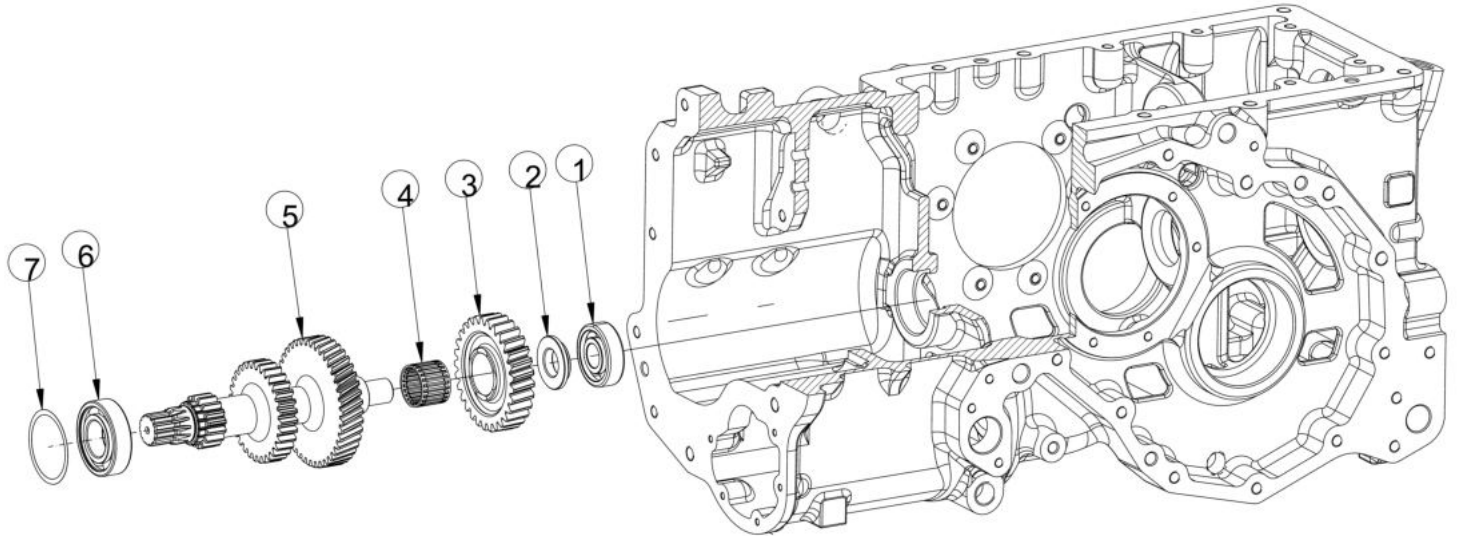

05120A-1/1

RANGE LAY SHAFT ASSY.

Sr.	Model	Item Code	Description	Qty	Int.	Remarks	Cut Off
1	ALL MODELS	20003477AB	BEARING 6304	1			
2	ALL MODELS	10096148AB	SPACER LAY SHAFT	1			
3	ALL MODELS	10096142AB	Idler Gear 4WD Z- 29	1			
4	ALL MODELS	20005669AA	NRB B 60053	1			
5	ALL MODELS	300044557B	Lay Shaft Range	1			
6	ALL MODELS	20003863AA	BALL BEARING 6206	1			
7	ALL MODELS	10096379AA	SHIM LAY SHAFT 0.1	5			
7	ALL MODELS	10096380AA	SHIM LAY SHAFT 0.2	4