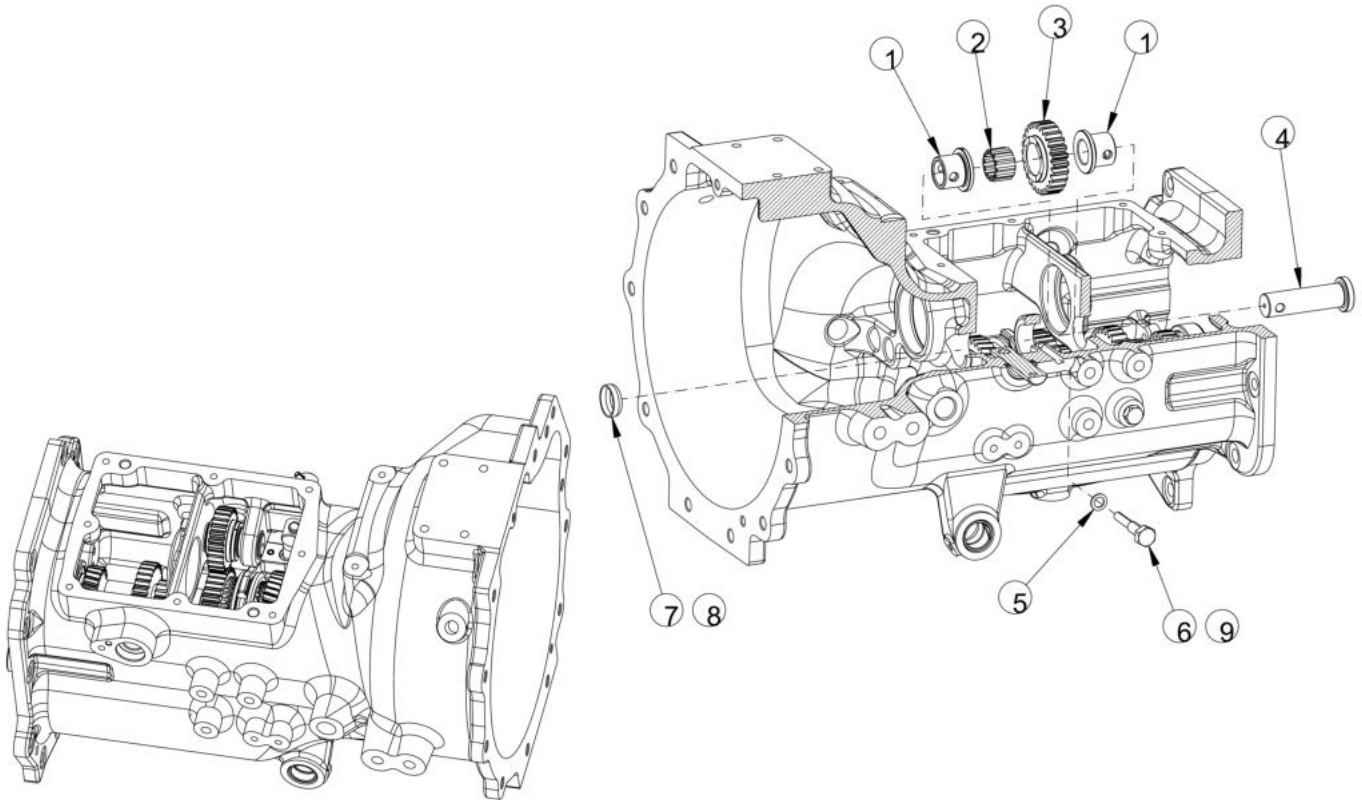

05200A-1/1

IDLER GEAR ASSY.

Sr.	Model	Item Code	Description	Qty	Int.	Remarks	Cut Off
1	ALL MODELS	10096649AA	Spacer for Reverse Idler	2			
2	ALL MODELS	20004883AB	NEEDLE CAGE NW 223020	1			
3	ALL MODELS	300042408B	Idler Gear Shuttle	1			
4	ALL MODELS	10096687AA	IDLER GEAR SHAFT Reverse	1			
5	ALL MODELS	10051317AA	SEALING WASHER 10X16	1			
6	ALL MODELS	10006280AA	SPECIAL SCREW	1			
7	ALL MODELS	10065187AA	CAP	1		INTERCHANGEABLE WITH 300034642A (ROHS)