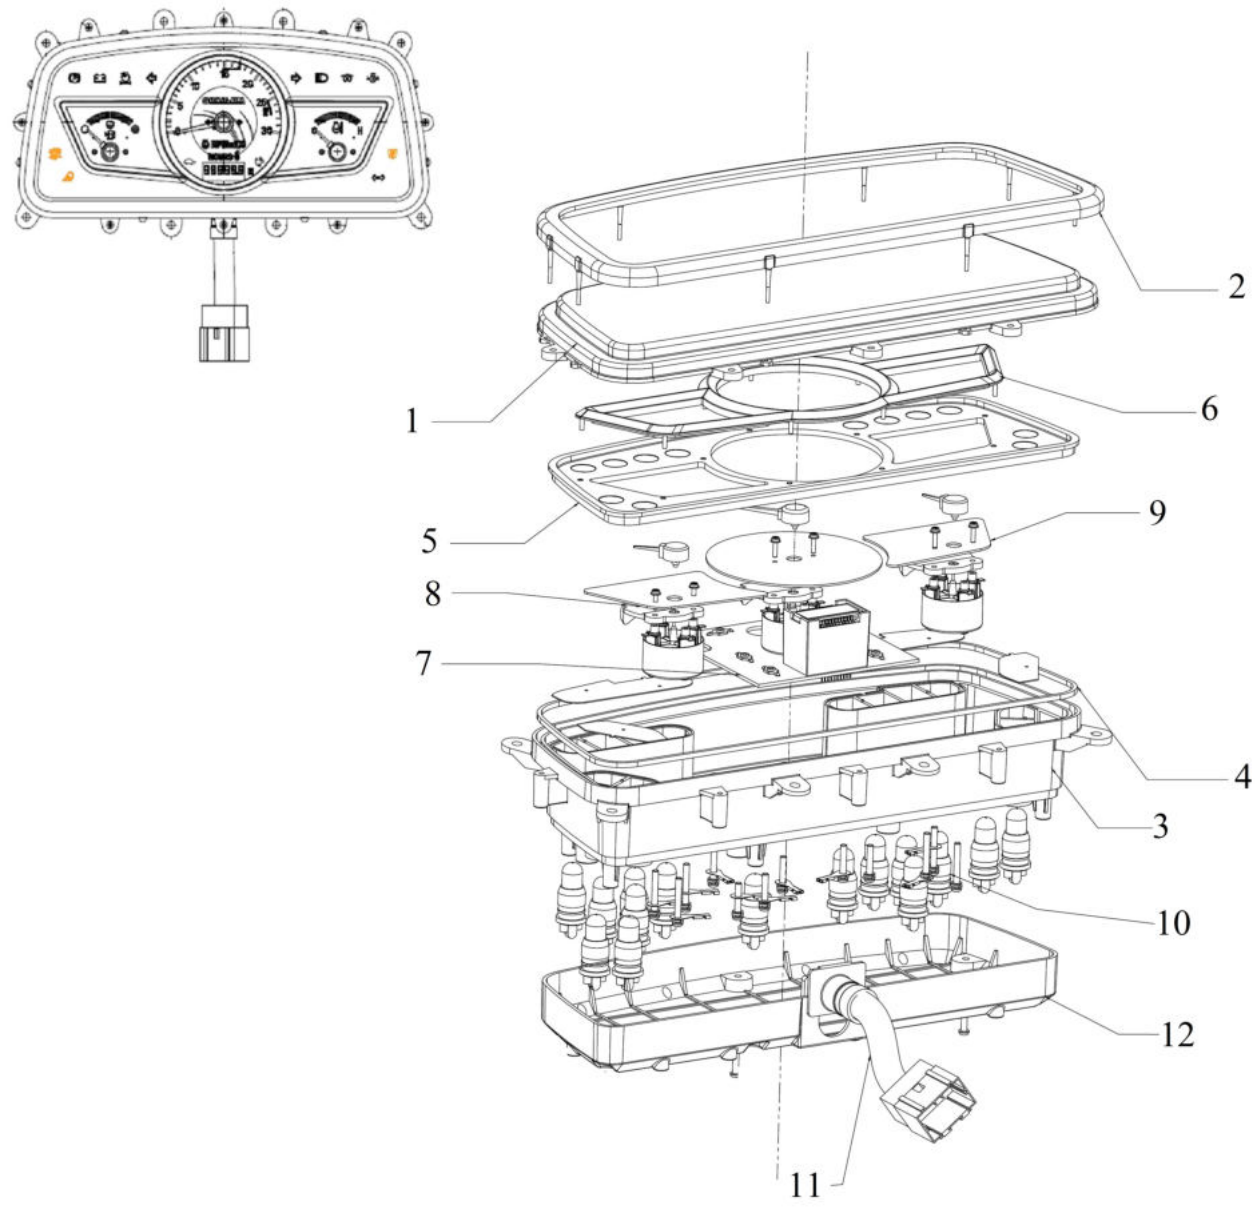

Sr.	Model	Item Code	Description	Qty	Int.	Remarks	Cut Off
A	ALL MODELS	10056595AB	INSTRUMENT CLUSTER ASSEMBLY	1		ASSY.	
1	ALL MODELS	300001709A	CRYSTAL	1			
2	ALL MODELS	300001710A	OUTER SEALING RING	1			
3	ALL MODELS	300001711A	HOUSING	1			
4	ALL MODELS	300005857A	INNER SEALING RING	1			
5	ALL MODELS	300001716A	FACIA	1			
6	ALL MODELS	300001733A	BEZEL	1			
7	ALL MODELS	300005854A	RPM METER ASSEMBLY	1