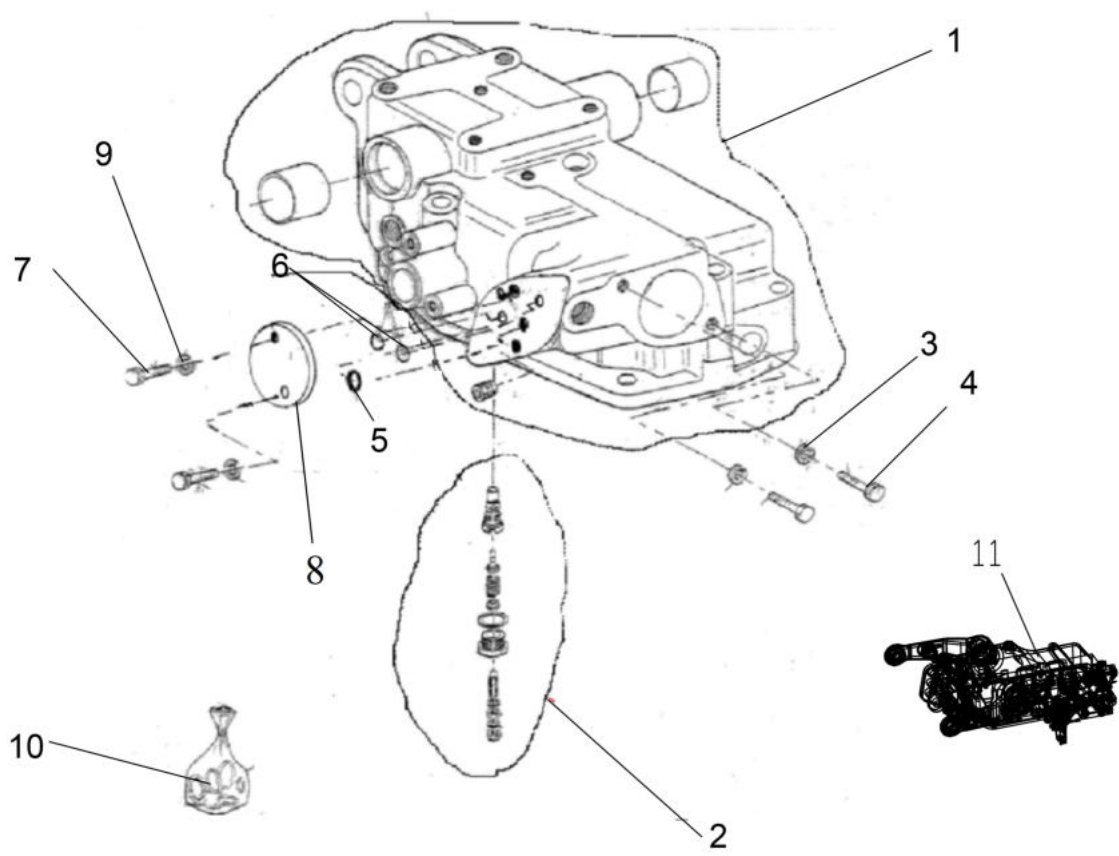

10150A-1/1

LIFT BODY ASSY.

Sr.	Model	Item Code	Description	Qty	Int.	Remarks	Cut Off
11	ALL MODELS	10051219BB	MITA HYDRAULICS 500KG	1	YES		MEMRMKSNSB LH09295
1	ALL MODELS	10051982AA	LIFT BODY ASSEMBLY	1			
1	ALL MODELS	300119669A	LIFT BODY ASSEMBLY_10051219BA	1			
2	ALL MODELS	10051983AA	KIT RELIEF VALVE	1			
2A	ALL MODELS	10052854AA	SEAT VALVE	1		APN Serviceable as higher Assy 10051983AA S. NO. 2A TO 2K ARE CHILD PARTS OF S. NO. 2