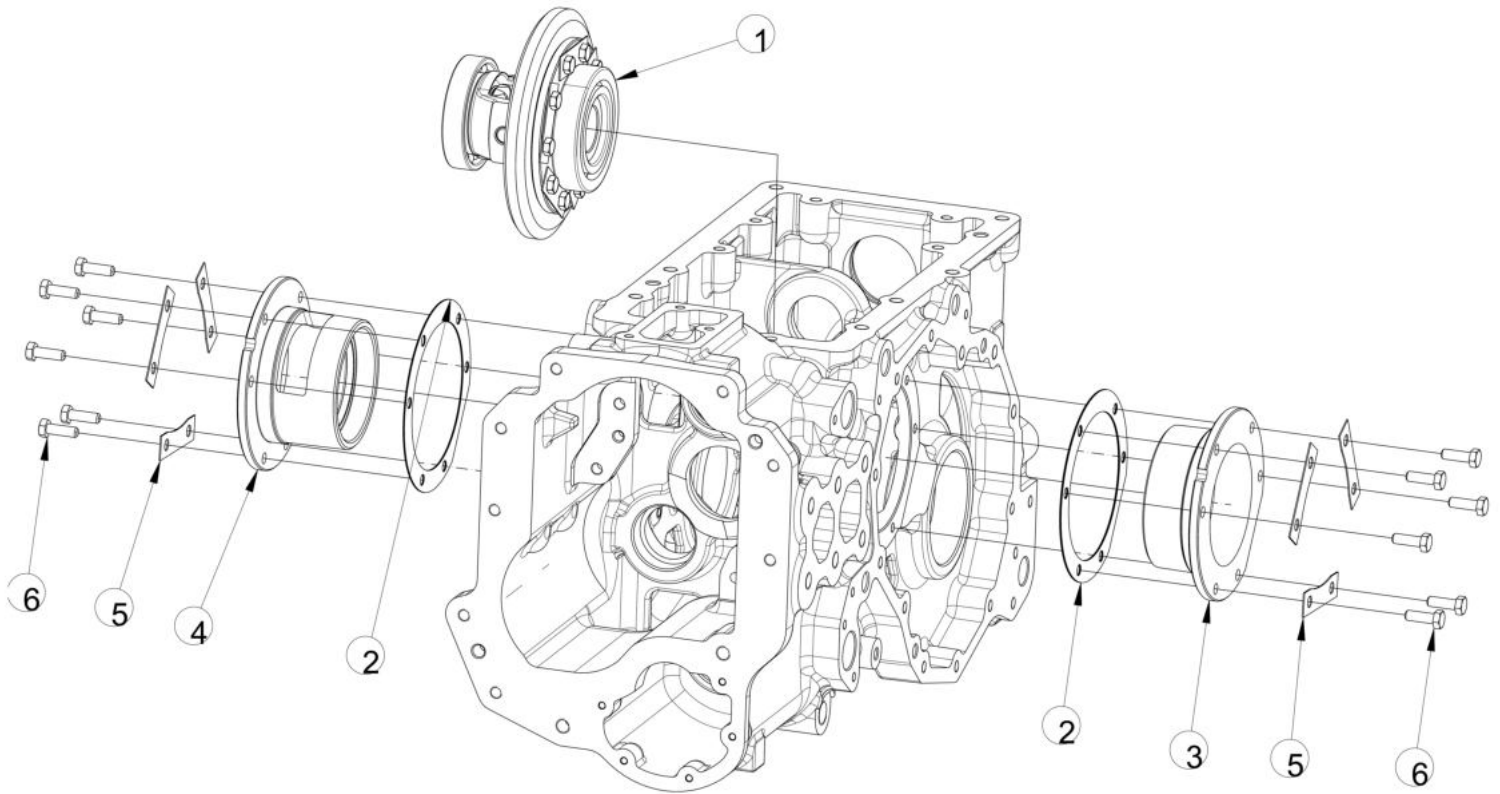

07150A-1/1

DIFF. CAGE FITMENT

Sr.	Model	Item Code	Description	Qty	Int.	Remarks	Cut Off
1	ALL MODELS	-	Differential Cage Sub Assembly	1			
2	ALL MODELS	10096370AA	Shim for Cage Carrier 0.1	5			
2	ALL MODELS	10096371AA	Shim for Cage Carrier 0.2	4			
2	ALL MODELS	10096372AA	Shim for Cage Carrier 0.5	3			
3	ALL MODELS	10096215AA	Cage Carrier Left (Finish)	1			
4	ALL MODELS	10096218AA	Cage Carrier Right	1			
5	ALL MODELS	10050852AA	Locking washer	6			
6	ALL MODELS	20001089AB	HEX. HEAD SCREW M8 X 1.25-25 8-8 SA4JS	12