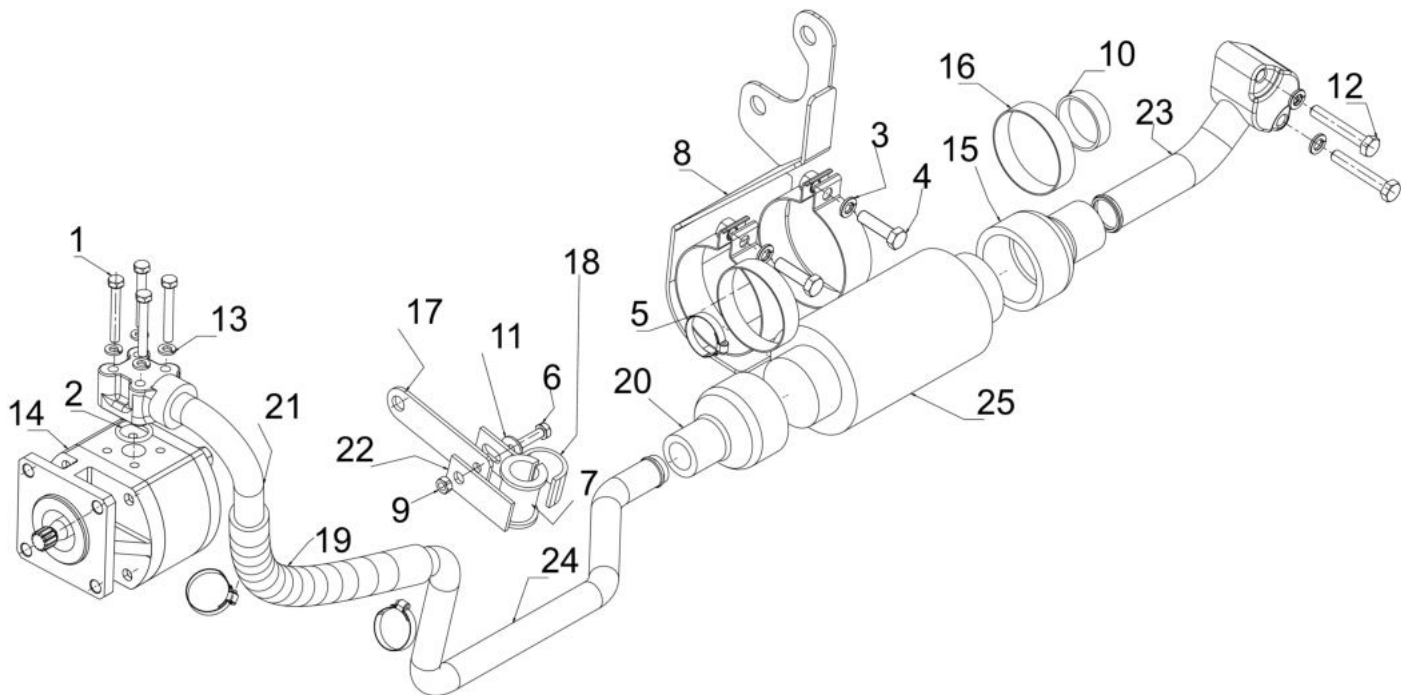

10120A-1/1

SUCTION LINE

Sr.	Model	Item Code	Description	Qty	Int.	Remarks	Cut Off
1	ALL MODELS	20004419AA	HEX. HEAD SCREW M6X1X45 8.8 SA2JS	4			
2	ALL MODELS	10052711AC	O-RING 37.82X1.78	1			
3	ALL MODELS	20003670AC	SPRING WASHER B-8 TYPE-A IS: 3063-1972	4			
4	ALL MODELS	20005563AA	HEX. HEAD SCREW M8X1.25X30 8.8 SA4GS	2			
5	ALL MODELS	20004823AB	HOSE WORM CLAMP DIA 30 IS:4762	3			
6	ALL MODELS	20003283AA	HEX. HEAD SCREW M6X1X23 8.8 SA3NS	1			
7	ALL MODELS	10081598AB	VIBRATION DAMPER D20X32	1			
8	ALL MODELS	300118332A	BRACKET ASSY FOR STRAINER	1