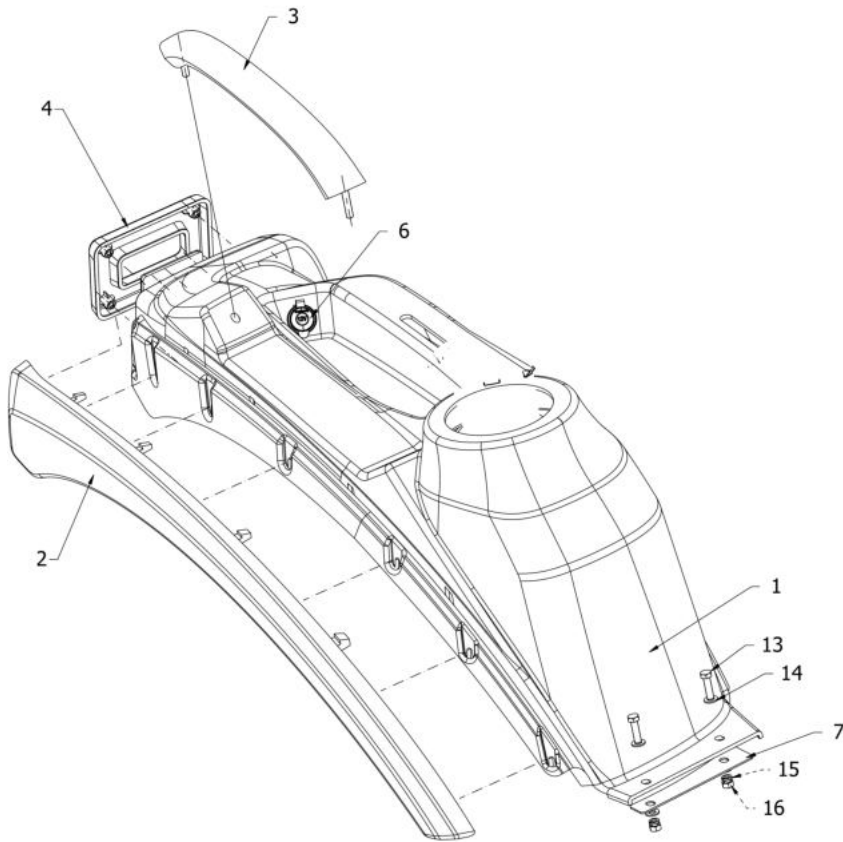

12110A-1/1

FENDER RH ASSY.

Sr.	Model	Item Code	Description	Qty	Int.	Remarks	Cut Off
1	ALL MODELS	300062373B	FENDER ASSY RH WITH HOLE	1			
2	ALL MODELS	300047725B	HST_FENDER_SIDE CLADDING_RH	1			
3	ALL MODELS	300062016B	FENDER HANDLE ASSY RH	1			
4	ALL MODELS	300047718B	REFLECTOR COVER ASSY HST	1			
5	ALL MODELS	04030600005	PLAIN WASHER DIA 5.3 *DIA 15*1.5	8		INTERCHANGEABLE WITH 300032712A (ROHS)	
6	ALL MODELS	10045674AD	MOBILE CHARGER SOCKET	1			
7	ALL MODELS	300059304A	FENDER MOUNTING PLATE - RH	1