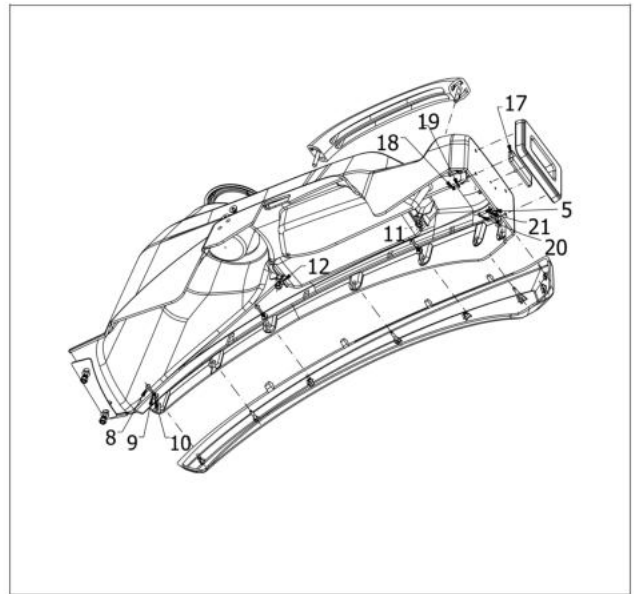

12110A-1/1

FENDER RH ASSY.

Sr.	Model	Item Code	Description	Qty	Int.	Remarks	Cut Off
1	ALL MODELS	300062373B	FENDER ASSY RH WITH HOLE	1			
2	ALL MODELS	300047725B	HST_FENDER_SIDE CLADDING_RH	1			
3	ALL MODELS	300062016B	FENDER HANDLE ASSY RH	1			
4	ALL MODELS	300047718B	REFLECTOR COVER ASSY HST	1			
5	ALL MODELS	04030600005	PLAIN WASHER DIA 5.3 *DIA 15*1.5	8		INTERCHANGEABLE WITH 300032712A (ROHS)	
6	ALL MODELS	10045674AD	MOBILE CHARGER SOCKET	1			
7	ALL MODELS	300059304A	FENDER MOUNTING PLATE - RH	1