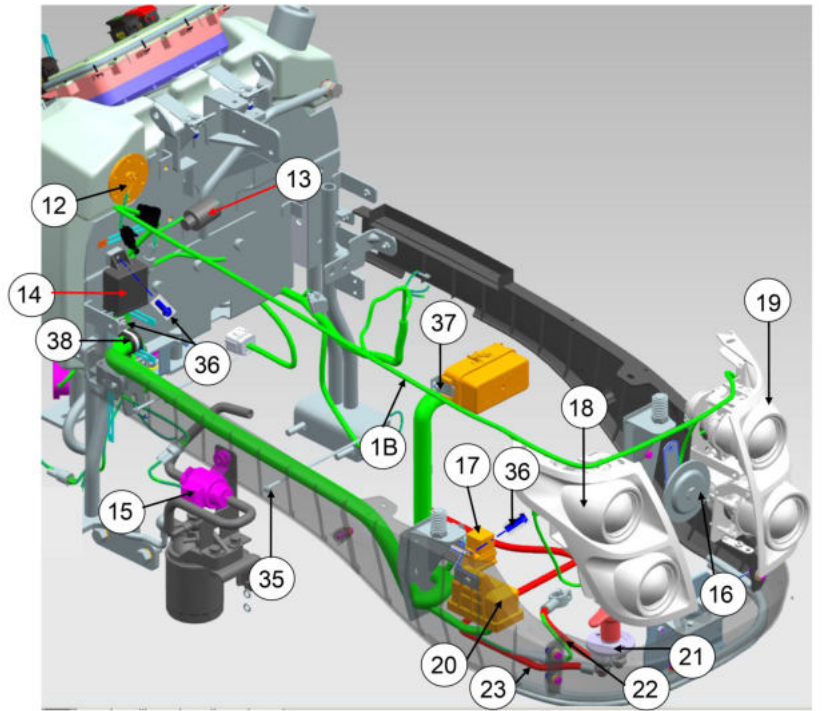

Sr.	Model	Item Code	Description	Qty	Int.	Remarks	Cut Off
20	ALL MODELS	10053458AC	GLOW CONTROL UNIT	1	YES		MEMRMGSNSB LH09497
1	ALL MODELS	300076679B	HARNESS ASSY	1			
1A	ALL MODELS	300076680B	DASHBOARD HARNESS	-		SUBPART	
1B	ALL MODELS	300073686A	HEAD LAMP HARNESS	-		SUBPART	
1C	ALL MODELS	300077143B	CENTER HARNESS	-		SUBPART	
1D	ALL MODELS	300002570B	FENDER LH HARNESS	-		SUBPART	
1E	ALL MODELS	300002573B	FENDER RH HARNESS	-		SUBPART	
2	ALL MODELS	10085383AA	TRAILER WITH FLASHER	1			
3	ALL MODELS	10087339AB	BUZZER ASSY.(CONTINUOUS BEEPING)	1