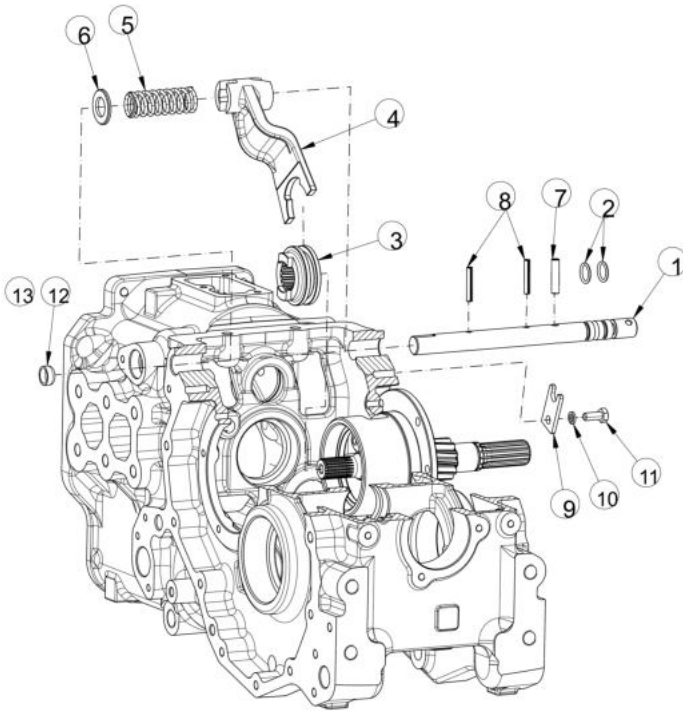

07130A-1/1

DIFFERENTIAL LOCK LEVER ASSEMBLY

Sr.	Model	Item Code	Description	Qty	Int.	Remarks	Cut Off
1	ALL MODELS	10096243BB	Rod Diff Lock	1			
2	ALL MODELS	20004144AB	O-RING Ø15.6 X Ø2.3	2			
3	ALL MODELS	10096233AB	Sleeve Diff Lock	1			
4	ALL MODELS	10096239AB	Fork Diff Lock	1			
5	ALL MODELS	10096336AA	Spring (Diff. Lock)	1			
6	ALL MODELS	20005033AA	M/C WASHER 21X 3X37	1		INTERCHANGEABLE WITH 20005033AB (ROHS)	
7	ALL MODELS	200000109A	COTTER SLEEVE Ø8*36 (DIN:7346) HEAVY	1			
8	ALL MODELS	20004296AA	COTTER SLEEVE Ø6*36 (DIN:7346) LIGHT	2