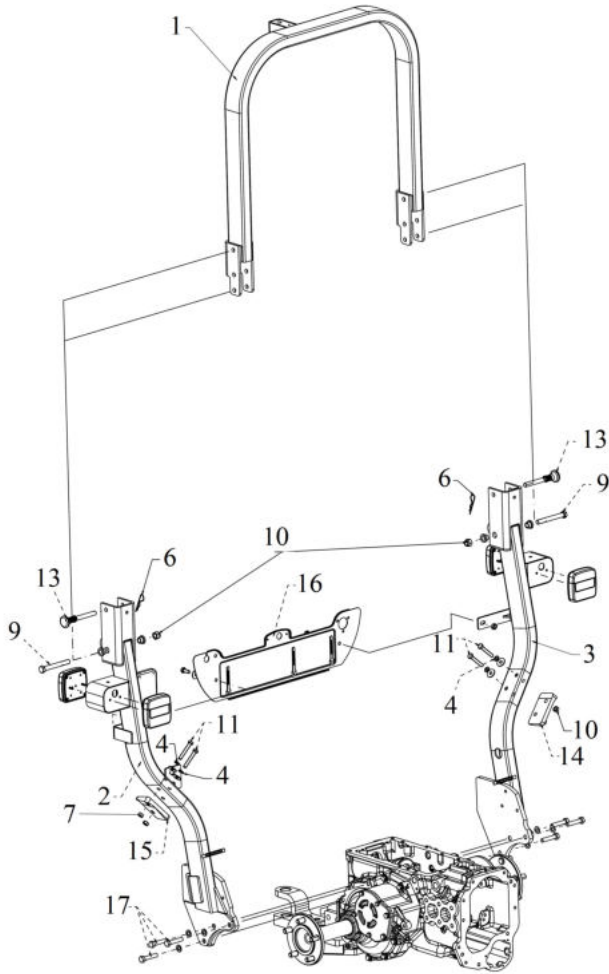

14120A-1/1

ROPS ASSY.

Sr.	Model	Item Code	Description	Qty	Int.	Remarks	Cut Off
7	ALL MODELS	20003357AF	HEX NUT M10 -8 SA4GS	6	YES	interchange with 20003357AB	FOR NON EU MODELS- JZNSS869101S M FOR EU MODELS- MEMRZGTNEJK H07194
1	ALL MODELS	10096793AD	ROPS FRAME UPPER ASSY	1			
2	ALL MODELS	300001111D	ROPS FRAME RH ASSY	1			
3	ALL MODELS	300001110D	ROPS FRAME LH ASSY	1			
4	ALL MODELS	04030400010	SPRING WASHER	4