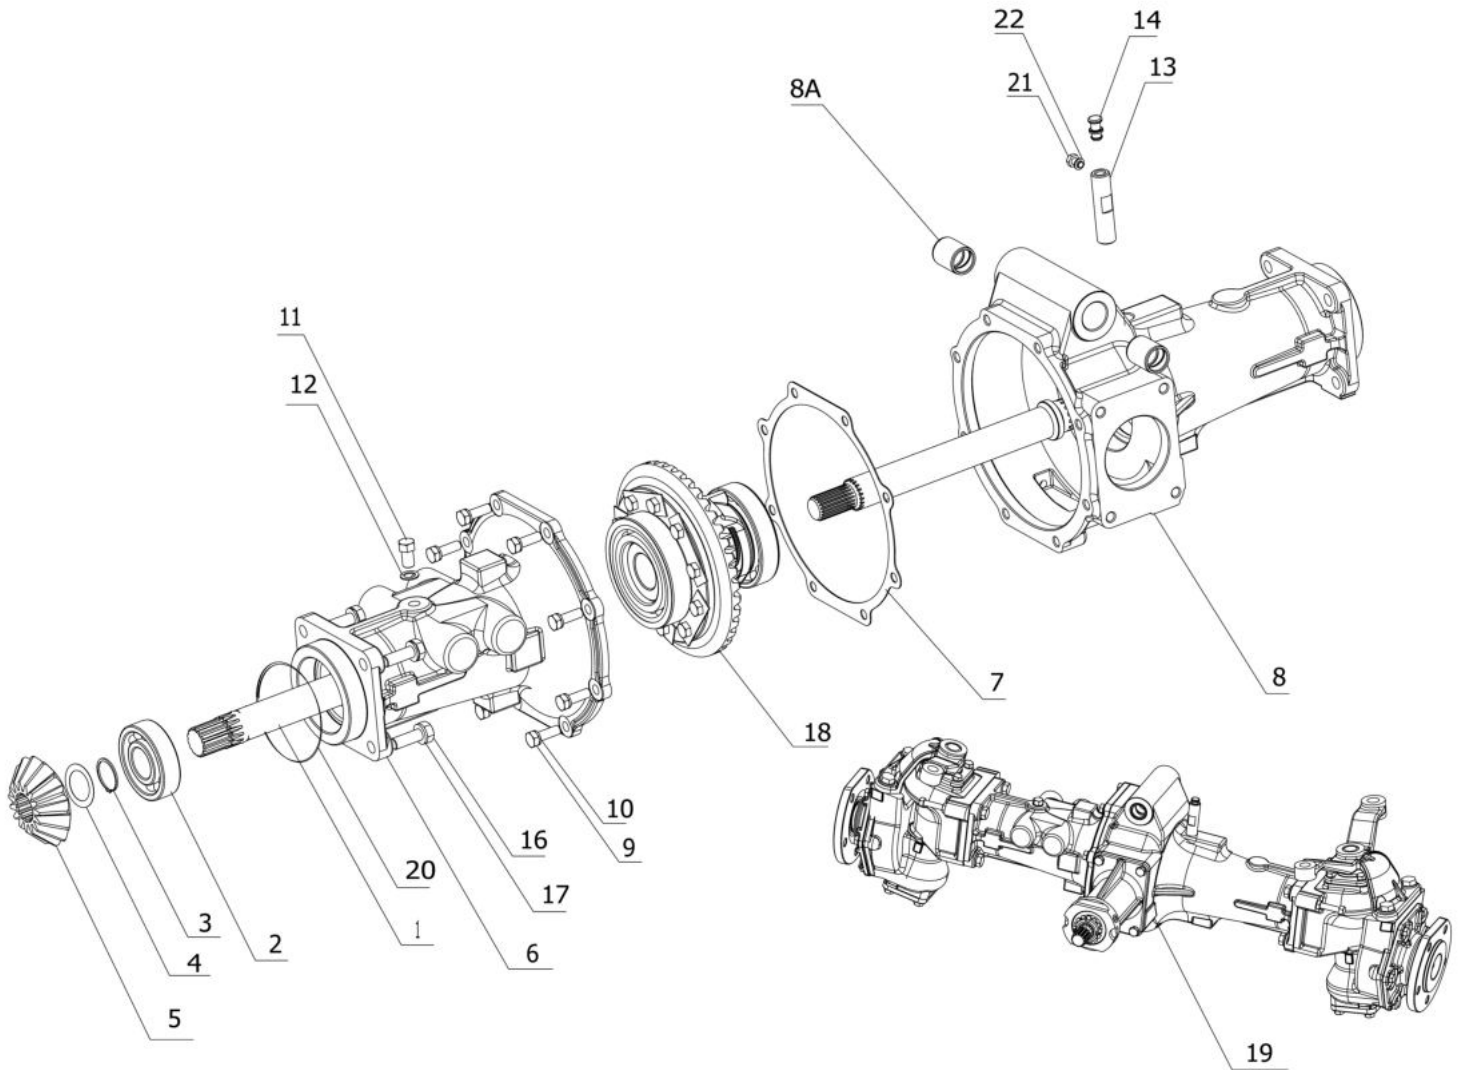

20140A-1/1

FRONT AXLE- TRUMPET ASSY

Sr.	Model	Item Code	Description	Qty	Int.	Remarks	Cut Off
1	ALL MODELS	10051010AC	FRONT AXLE SHAFT	2			
2	ALL MODELS	20004125AA	BALL BEARING 63/28	2		INTERCHANGEABLE WITH 20004125AB (ROHS)	
3	ALL MODELS	20004276AA	EXTERNAL CICLIP A-28	2			
4	ALL MODELS	10051309AA	SHIM(GEAR Z-15)-0.20	1			
4(i)	ALL MODELS	10051310AA	SHIM(GEAR Z-15)-0.30	1			
4(ii)	ALL MODELS	10051311AA	SHIM(GEAR Z-15)-0.50	1			
5	ALL MODELS	300000301A	BEVEL GEAR Z-15	2