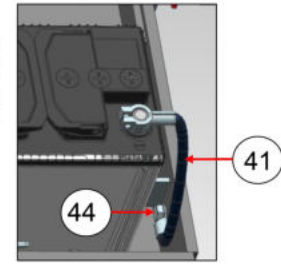

Sr.	Model	Item Code	Description	Qty	Int.	Remarks	Cut Off
24	ALL MODELS	10096555AA	BRAKE LIGHT SWITCH WITH NC-NO CONTACT	1			
25	ALL MODELS	10067785AA	NEUTRAL SAFETY SWITH	1			
26	ALL MODELS	10055128AA	MAINTENANCE FREE BATTERY 12V, 65AH & 540	1			
27	ALL MODELS	10056758AA	FENDER TAIL LAMP ASSEMBLY	2			
28	ALL MODELS	10071579AA	7 PIN SOCKET ASSY WITH GROMMET	1			
29	ALL MODELS	10067783AA	LIGHT FOR REGISTRATION PLATE	1		INTERCHANGEABLE WITH 10067783AB (ROHS)	
30	ALL MODELS	10056759AA	FENDER FRONT LAMP ASSEMBLY	2			
31	ALL MODELS	10068890AA	PARKING BRAKE SWITCH	1