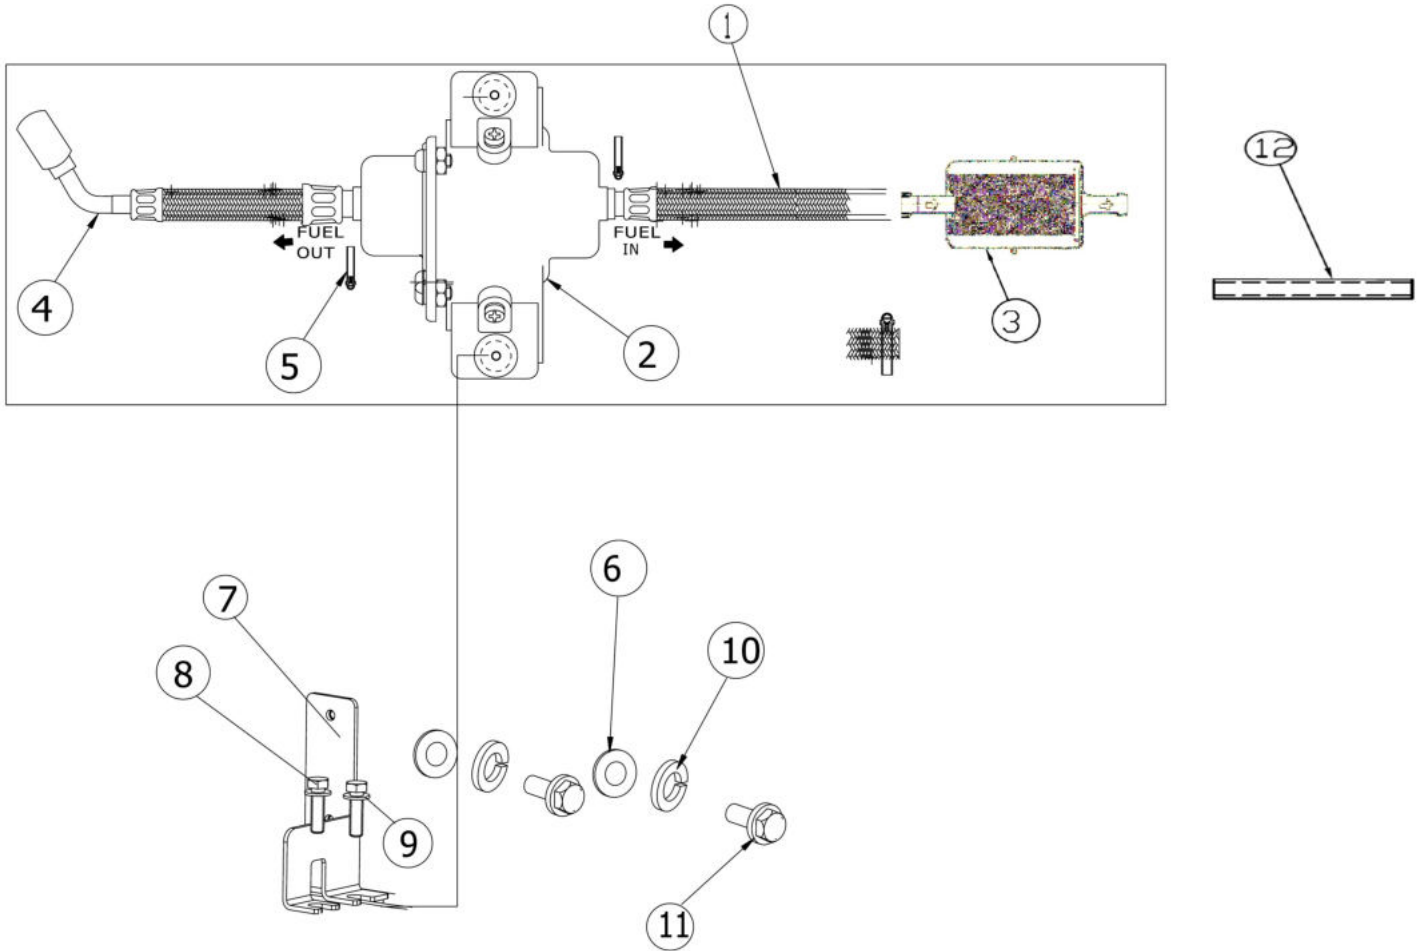

17140A-1/1

FUEL PIPES

Sr.	Model	Item Code	Description	Qty	Int.	Remarks	Cut Off
1	ALL MODELS	10053775AB	FUEL PIPE (STRAINER TO FEED PUMP)	1			
2	ALL MODELS	10051600AA	FUEL FEED PUMP	1		INTERCHANGEABLE WITH 10051600AB (ROHS)	
3	ALL MODELS	10051627AA	FUEL FILTER 30N6200400 (STRAINER)	1		INTERCHANGEABLE WITH 10055269AA (ROHS)	
4	ALL MODELS	10053776AD	FUEL PIPE (FUEL FEED PUP TO FUEL FILTER)	1		INTERCHANGEABLE WITH 10053776AF (ROHS)	
5	ALL MODELS	20004171AA	HOSE WORM CLAMP DIA IS: 4762	3		INTERCHANGEABLE WITH 20004171AB (ROHS)