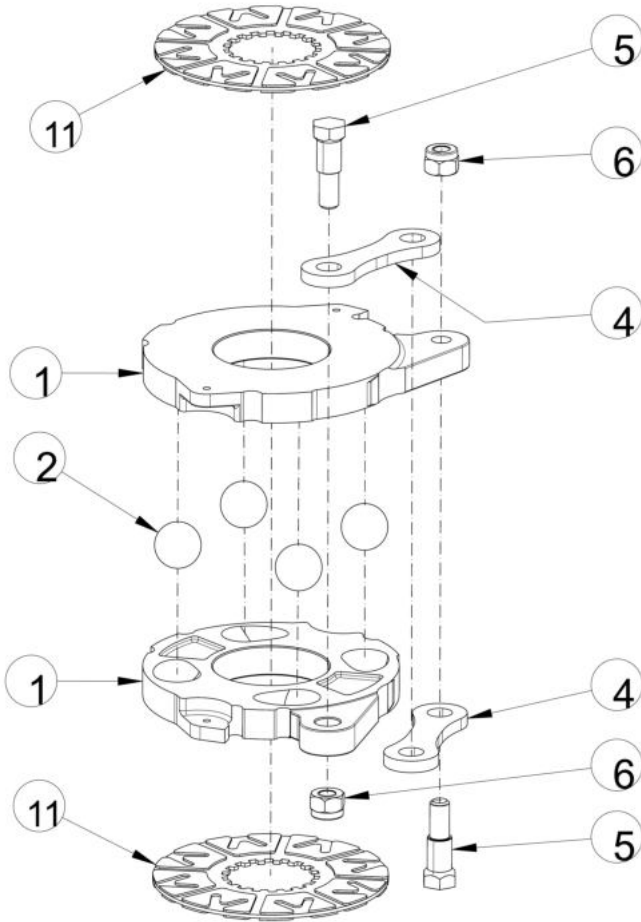

09110A-1/1

BRAKE SUB ASSY.

Sr.	Model	Item Code	Description	Qty	Int.	Remarks	Cut Off
1	ALL MODELS	300038793A	Actuating Plate Brake	2			
2	ALL MODELS	300039424A	STEEL BALL ? 19	4			
3	ALL MODELS	300038902A	Spring For Brake	2			
4	ALL MODELS	300038804A	Link Brake	2			
5	ALL MODELS	300038900A	Brake Link PIN	2			
6	ALL MODELS	20004917AB	HEX NYLOC NUT M8*1.25 8 SA4JS	2			
7	ALL MODELS	300038839A	Link Rod Brake	1			
8	ALL MODELS	300038839A	Link Rod Brake	1