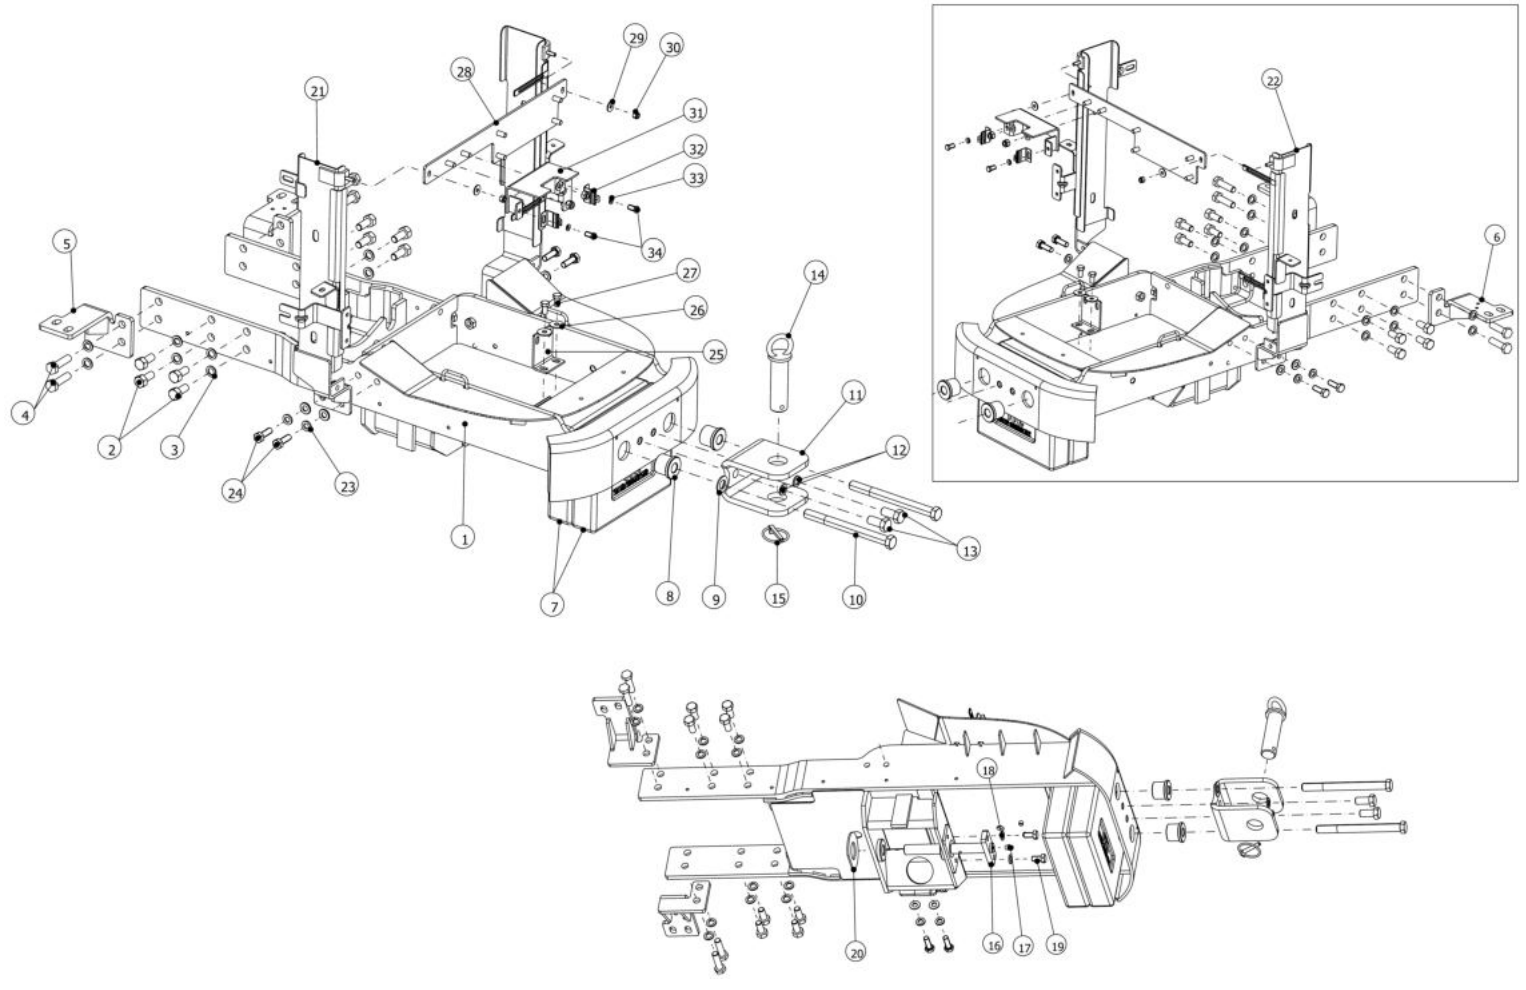

19110A-1/1

FRONT AXLE BRACKET ASSY.

Sr.	Model	Item Code	Description	Qty	Int.	Remarks	Cut Off
1	ALL MODELS	300006762E	FRONT AXLE BRACKET	1			
2	ALL MODELS	10053438AA	HEX. HEAD SCREW M12X1.25X28	10			
3	ALL MODELS	04030400012	SPRING WASHER B-12	14			
4	ALL MODELS	20005676AA	HEX. BOLT M12*1.25*45	4			
5	ALL MODELS	300076800C	DASH PENAL MTG BKT LH	1			
6	ALL MODELS	300076787B	DASH PENAL MTG BKT RH	1			
7	ALL MODELS	10053152BA	DEAD WEIGHT -UN PAINTED	2			
8	ALL MODELS	10053739AA	BUSH	2		INTERCHANGEABLE WITH 10053739AC