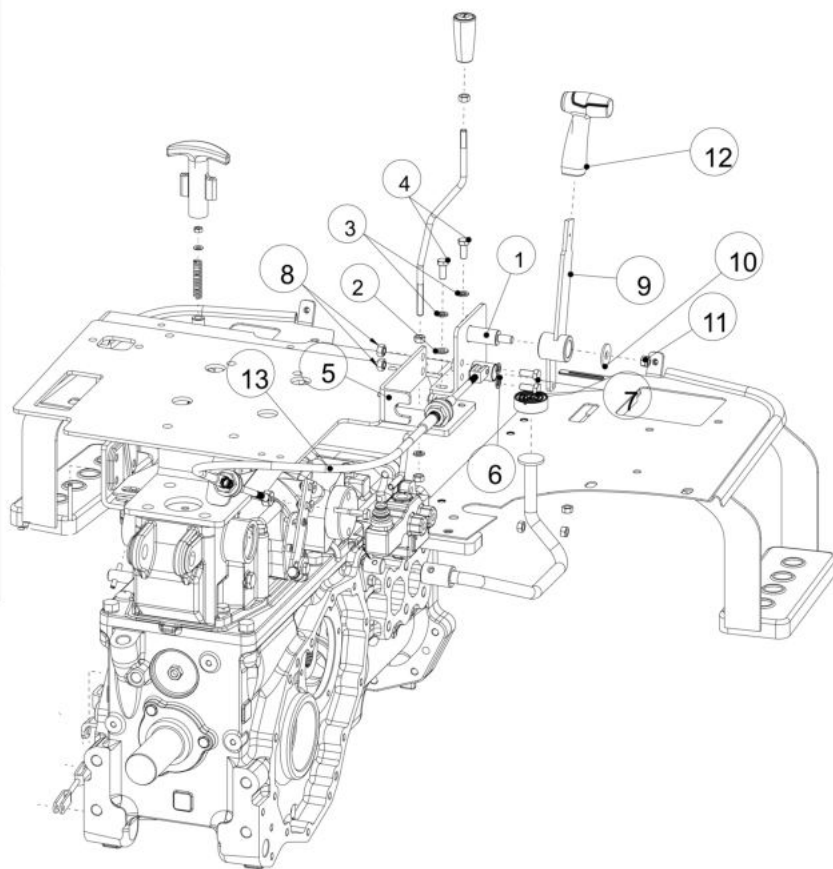

11110A-1/1

OPERATING SECTOR

Sr.	Model	Item Code	Description	Qty	Int.	Remarks	Cut Off
1	ALL MODELS	300078714A	POSITION LEVER MTG BKT	1			
2	ALL MODELS	20005624AA	M/CD WASHER B8	2			
3	ALL MODELS	20005517AA	SPRING WASHER B-8 TYPE A IS: 3067-1972	2			
4	ALL MODELS	20005565AA	HEX HEAD SCREW M8X1.25X20 -8.8 SA4GS	2			
5	ALL MODELS	300079488B	WIRE MTG BKT	1			
6	ALL MODELS	20005517AA	SPRING WASHER B-8 TYPE A IS: 3067-1972	2			
7	ALL MODELS	20005565AA	HEX HEAD SCREW M8X1.25X20 -8.8 SA4GS	2			
8	ALL MODELS	20005504AA	HEX NUT M8X1.25 -8 SA4GS	2