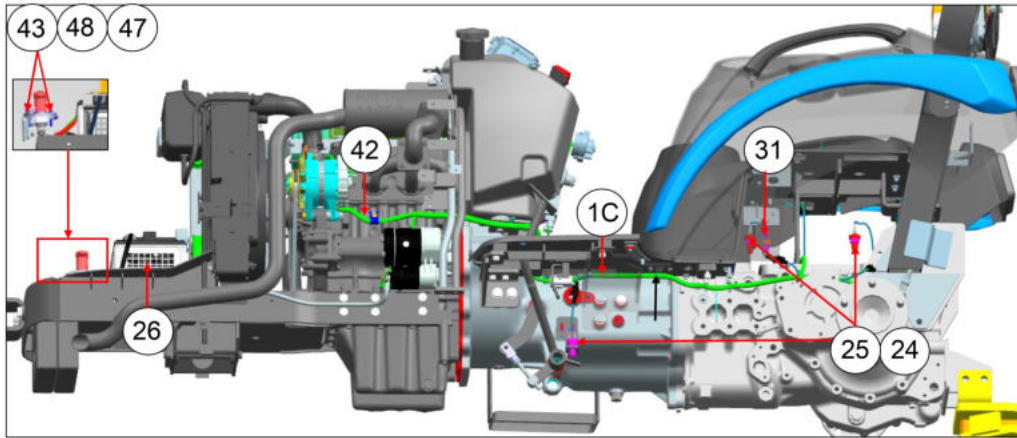

Sr.	Model	Item Code	Description	Qty	Int.	Remarks	Cut Off
24	ALL MODELS	10096555AA	BRAKE LIGHT SWITCH WITH NC-NO CONTACT	1			
25	ALL MODELS	10067785AA	NEUTRAL SAFETY SWITH	1			
26	ALL MODELS	10055128AA	MAINTENANCE FREE BATTERY 12V, 65AH & 540	1			
27	ALL MODELS	10056758AA	FENDER TAIL LAMP ASSEMBLY	2			
28	ALL MODELS	10071579AA	7 PIN SOCKET ASSY WITH GROMMET	1			
29	ALL MODELS	10067783AA	LIGHT FOR REGISTRATION PLATE	1		INTERCHANGEABLE WITH 10067783AB (ROHS)	
30	ALL MODELS	10056759AA	FENDER FRONT LAMP ASSEMBLY	2			
31	ALL MODELS	10068890AA	PARKING BRAKE SWITCH	1