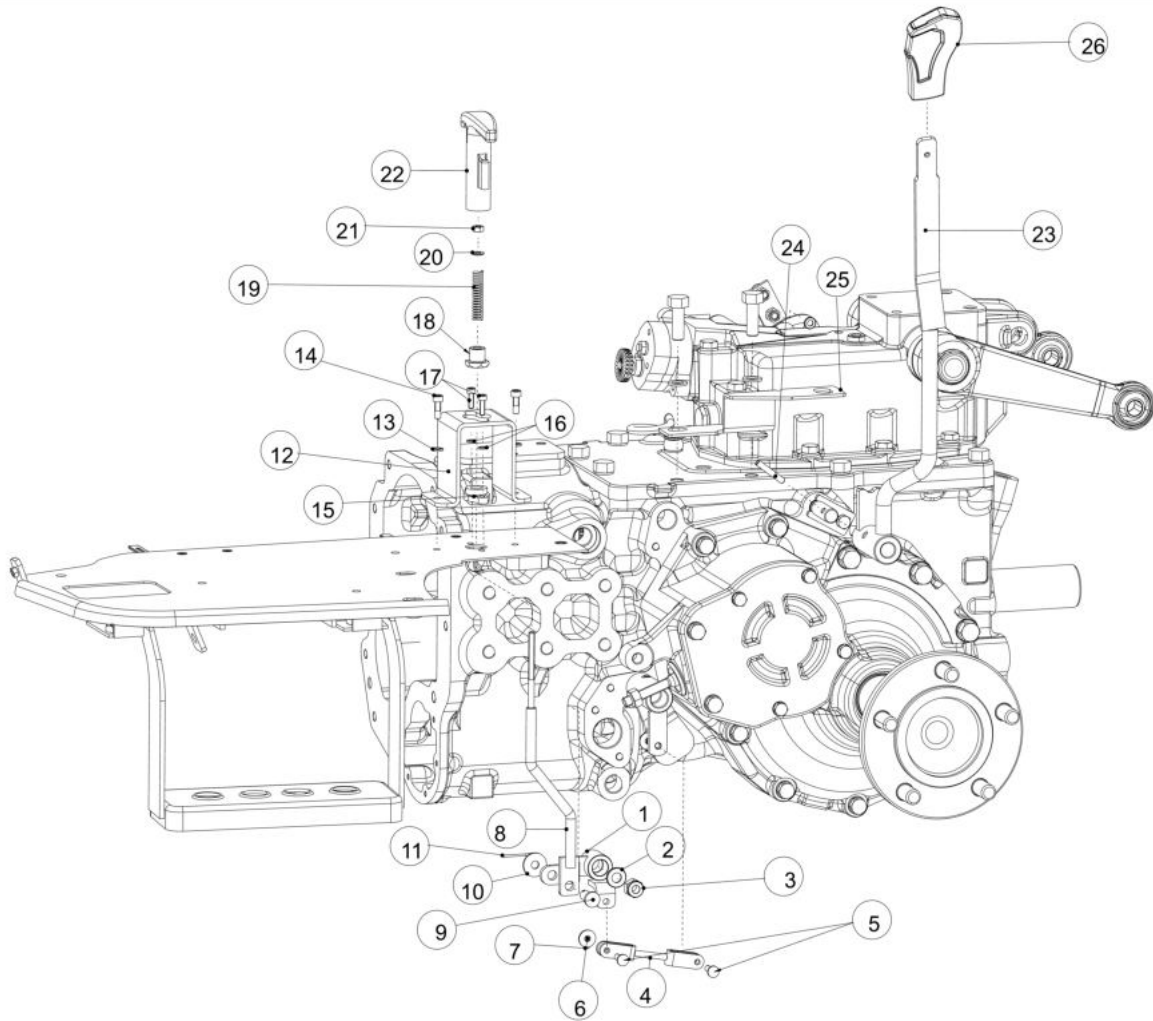

06170A-1/1

LEVER FOR 4WD & PTO LEVER ASSY.

Sr.	Model	Item Code	Description	Qty	Int.	Remarks	Cut Off
1	ALL MODELS	300076803B	4WD HUB ASSY	1			
2	ALL MODELS	20005625AA	M/CD WASHER 10.5*21*2	1			
3	ALL MODELS	20005529AA	HEX NYLOCK NUT M10 -8	1			
4	ALL MODELS	300076950A	TIE ROD ASSY	1			
5	ALL MODELS	10004177AD	PIN FOR ACCEL RATOR	2			
6	ALL MODELS	20005524AA	PLAIN WASHER A 6.4 IS:5370 STEEL	2			
7	ALL MODELS	20005526AA	SPLIT PIN DIA 2*25	2			
8	ALL MODELS	300077548B	CONNECTING ROD FOR 4WD LEVER ASSY	1