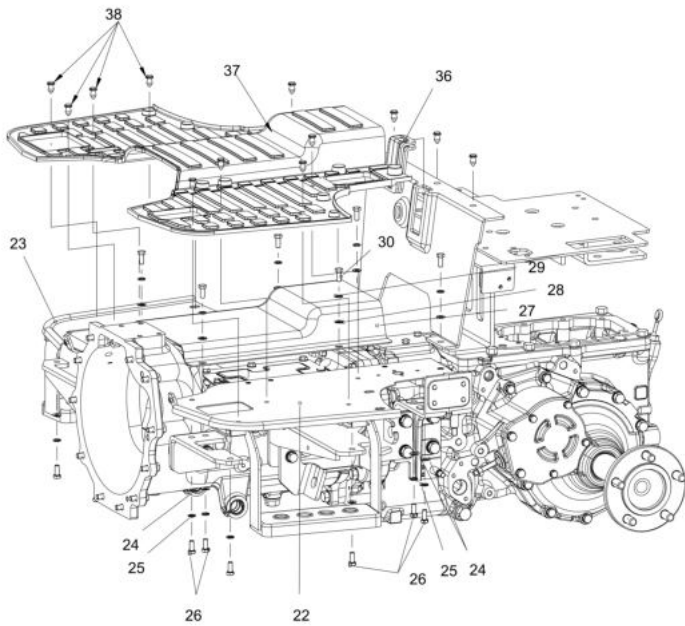

13110A-2/2

FLOOR ASSY.

Sr.	Model	Item Code	Description	Qty	Int.	Remarks	Cut Off
22	ALL MODELS	300061085B	ASSY FLOOR RH	1			
23	ALL MODELS	300060747A	ASSY. FLOOR LH	1			
24	ALL MODELS	20005624AA	M/CD WASHER B8	12			
25	ALL MODELS	20005517AA	SPRING WASHER B-8 TYPE A IS: 3067-1972	12			
26	ALL MODELS	20005565AA	HEX HEAD SCREW M8X1.25X20 -8.8 SA4GS	12			
27	ALL MODELS	300005391A	MID FLOOR	1			
28	ALL MODELS	20005624AA	M/CD WASHER B8	4			
29	ALL MODELS	20005517AA	SPRING WASHER B-8 TYPE A IS: 3067-1972	4