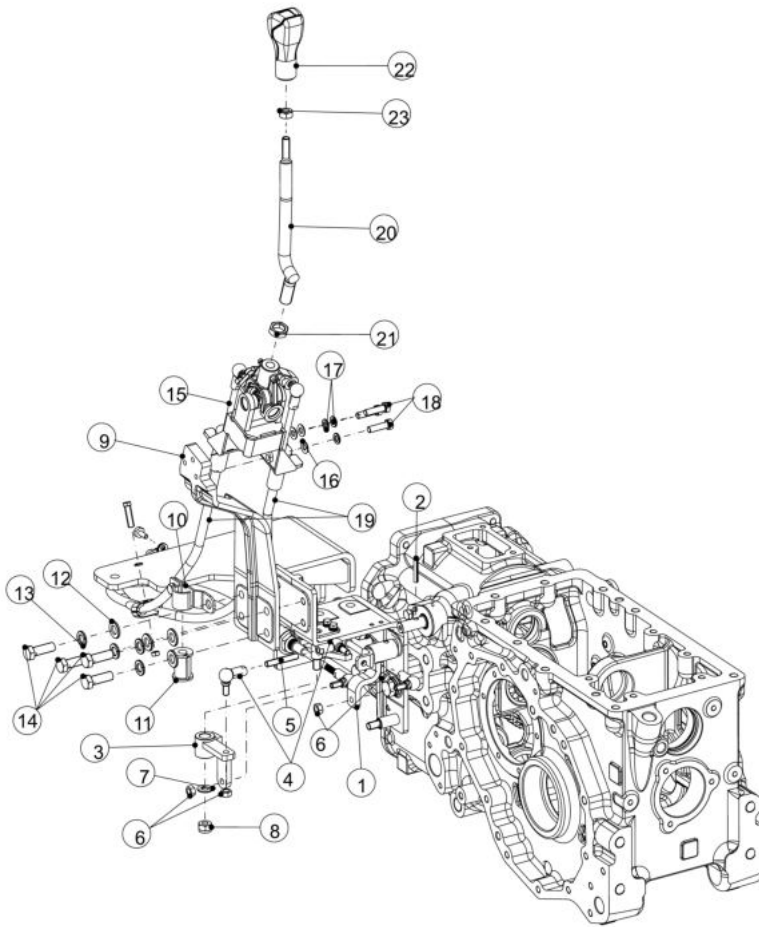

06150A-1/1

RANGE LEVER ASSY.

Sr.	Model	Item Code	Description	Qty	Int.	Remarks	Cut Off
1	ALL MODELS	300126169A	HUB ASSY	1			
2	ALL MODELS	20005030AA	SPRING COTTER SLEEVE 6X36 HEAVY DUTY DIN	1			
3	ALL MODELS	300127125A	PIVOT BKT ASSY	1			
4	ALL MODELS	10081718AA	ANGLE JOINT & FORK HEAD ASSY	2		INTERCHANGE ABLE WITH 300034279A (ROHS)	
5	ALL MODELS	04040408040	Stud M8 x 1.25 - 40 10.9 TYPE C Phospha	1			
6	ALL MODELS	20005504AA	HEX NUT M8X1.25 -8 SA4GS	4			
7	ALL MODELS	20005625AA	M/CD WASHER 10.5*21*2	1