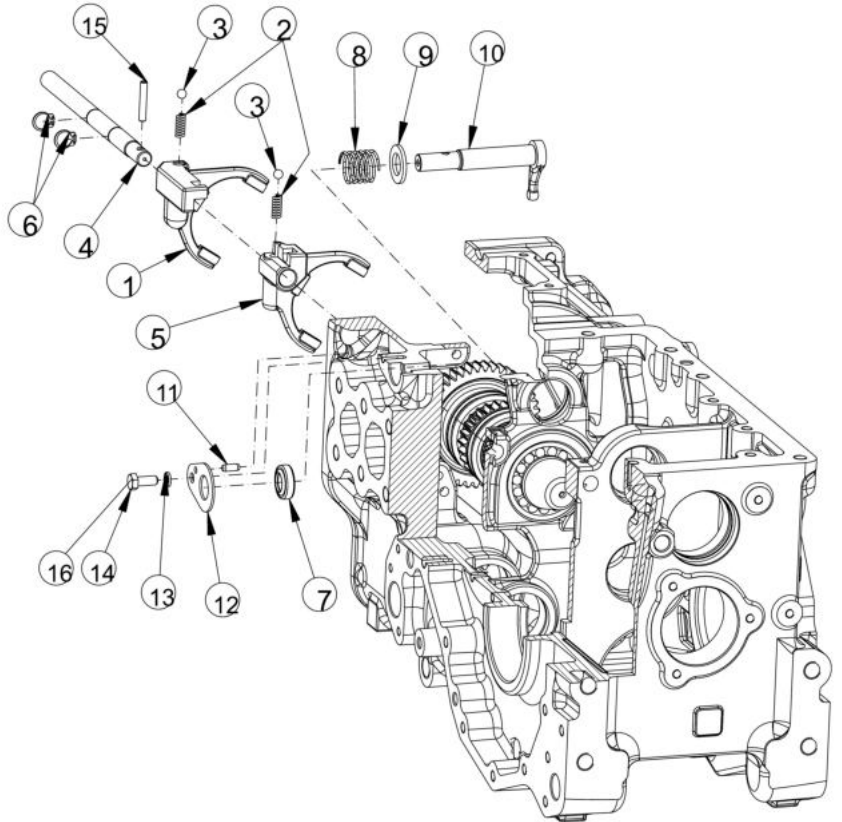

06110A-1/1

RANGE SHIFTING FORKS ASSY.

Sr.	Model	Item Code	Description	Qty	Int.	Remarks	Cut Off
1	ALL MODELS	10096742BA	FORK LOW-MED	1			
2	ALL MODELS	10006286AA	SPRING (GEAR SHIFTER ROD)	1			
3	ALL MODELS	10020864AB	BALL 8 DIA GRADE 20 IS:2898	1			
4	ALL MODELS	300000626B	Shifter Rod Range	1			
5	ALL MODELS	10096746BA	FORK HIGH	1			
6	ALL MODELS	20003806AA	EXTERNAL CIRCLIP A-15	1			
7	ALL MODELS	300127230A	OIL SEAL	1			
8	ALL MODELS	10006979AA	SPRING CONTROL	1			
9	ALL MODELS	20005005AB	PUNCHED WASHER A 18 IS:2016 STEEL	1