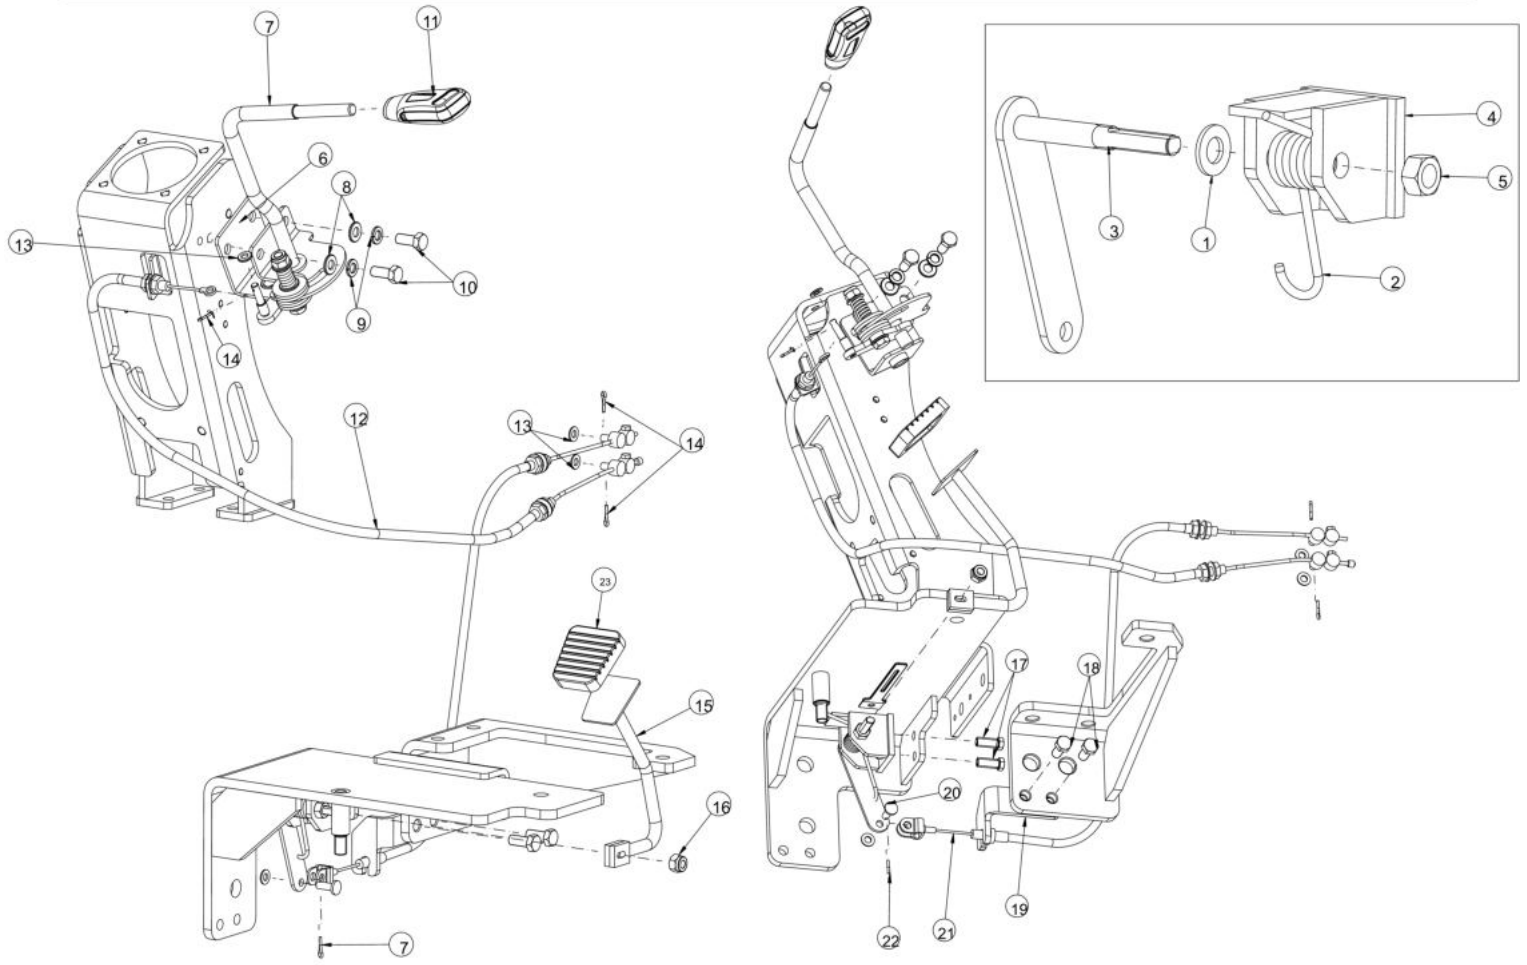

22110A-1/1

THROTTLE ASSY.

Sr.	Model	Item Code	Description	Qty	Int.	Remarks	Cut Off
1	ALL MODELS	04030600008	PLAIN WASHER DIA 8.4 *DIA 17*1.6	1			
2	ALL MODELS	10051248AA	SPRING FOR FOOT THROTTLE	1		INTERCHANGEABLE WITH 10051248AD (ROHS)	
3	ALL MODELS	300136311A	PEDAL ROD ASSY	1			
4	ALL MODELS	300136308A	BASE MTG BRKT	1			
5	ALL MODELS	20003355AB	HEX NUT M8X1.25 -8 SA2JS	1		INTERCHANGEABLE WITH 200000391A (ROHS)	
6	ALL MODELS	300043382C	ASSY HAND ACCELERATOR BASE PLATE	1