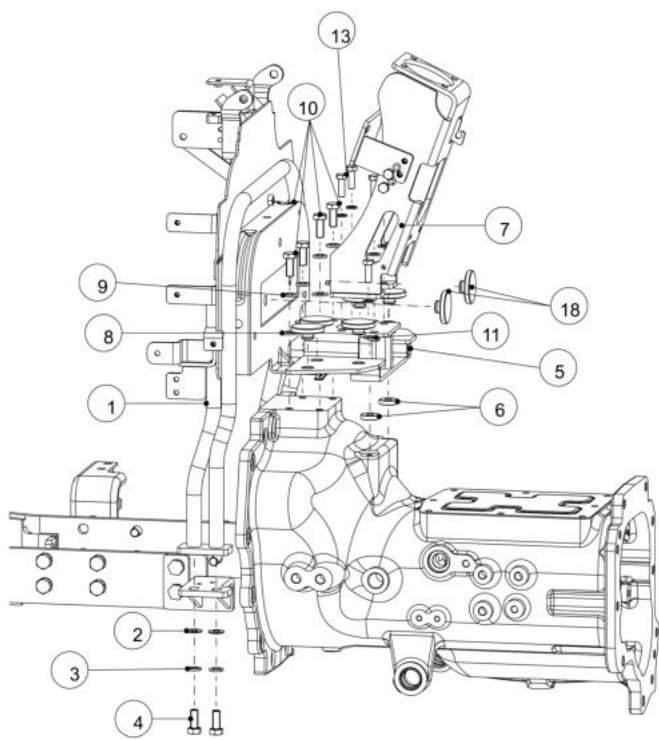

17110A-1/1

FUEL TANK ASSY.

Sr.	Model	Item Code	Description	Qty	Int.	Remarks	Cut Off
1	ALL MODELS	300076690C	DASHBOARD ASSY	1			
2	ALL MODELS	20005625AA	M/CD WASHER 10.5*21*2	4			
3	ALL MODELS	20005518AA	SPRING WASHER B-10 TYPE A IS: 3067-1972	4			
4	ALL MODELS	20005553AA	HEX HEAD SCREW M10X1.5X25 SA4GS	4			
5	ALL MODELS	300064388B	MTG BKT ASSY FOR STEERING COLOUMN	1			
6	ALL MODELS	10051857AA	SPACER	2			
7	ALL MODELS	300120521A	STEERING MTG COLOMN ASSY	1			
8	ALL MODELS	20005625AA	M/CD WASHER 10.5*21*2	4