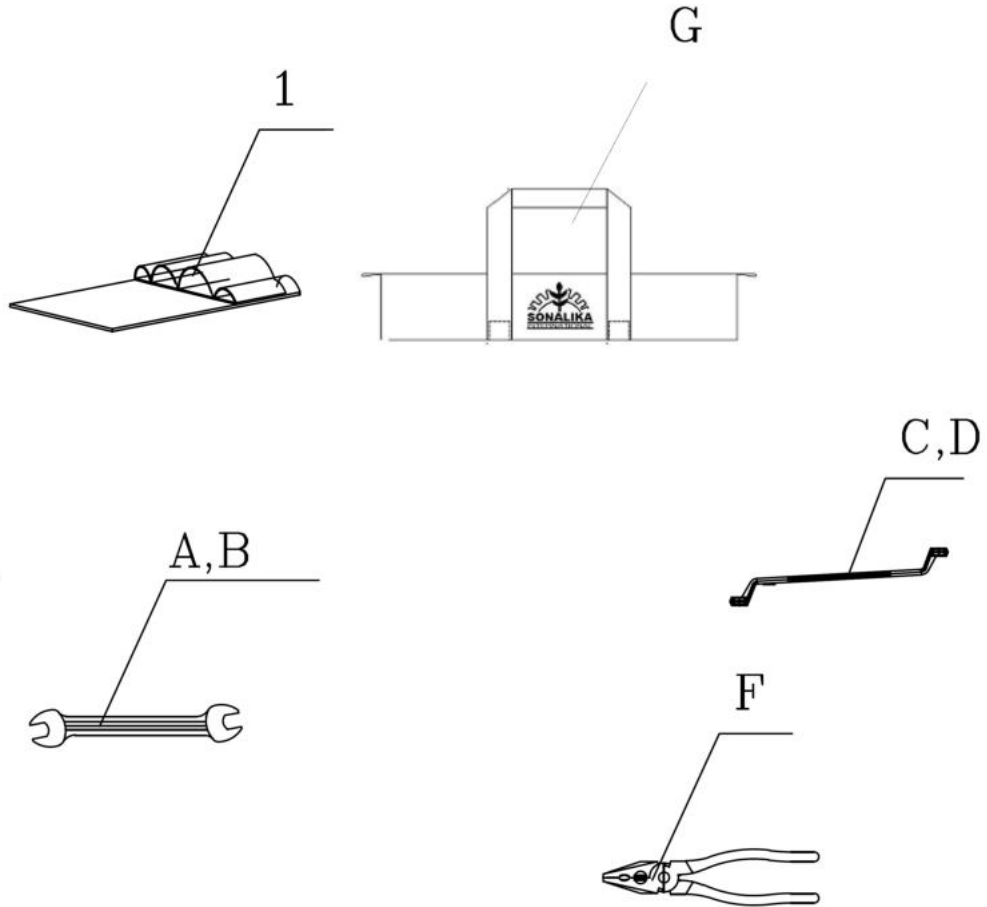

27110A-1/1

ACCESSORIES

Sr.	Model	Item Code	Description	Qty	Int.	Remarks	Cut Off
1	ALL MODELS	10027169AB	HAND TOOL KIT	1			
A	ALL MODELS	20002846AB	D SPANNER 10X11	1		APN Complete KIT 10005331AC , CHILD PARTS OF S.NO. 1	
B	ALL MODELS	20002847AB	D SPANNER 12X13	1		APN Complete KIT 10005331AC , CHILD PARTS OF S.NO. 1	
C	ALL MODELS	200000468A	RING SPANNER 16X18	1		CHILD PARTS OF S.NO. 1	
D	ALL MODELS	200000470A	RING SPANNER 22X24	1		CHILD PARTS OF S.NO. 1	