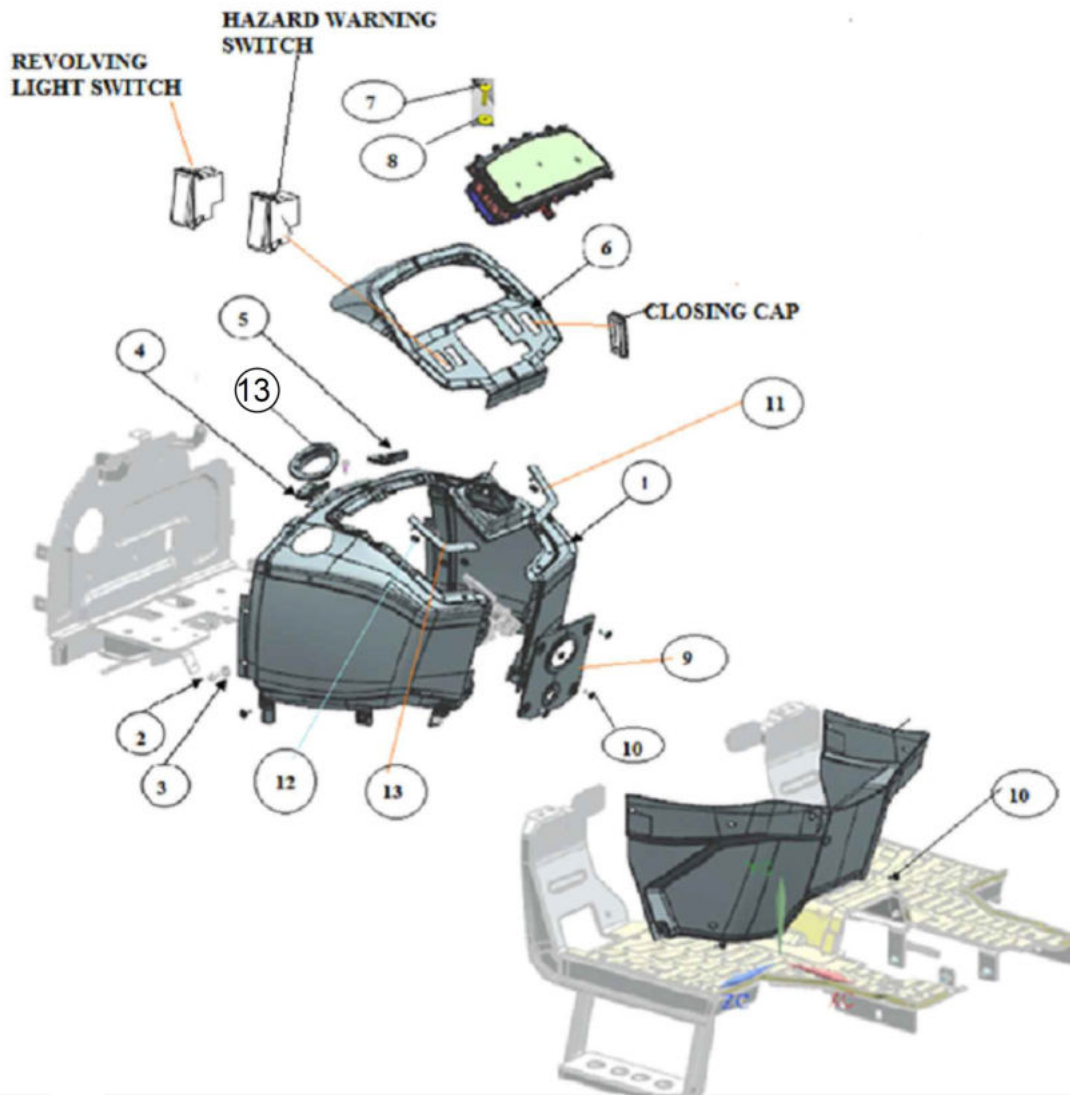

16110A-1/1

DASHBOARD

Sr.	Model	Item Code	Description	Qty	Int.	Remarks	Cut Off
1	ALL MODELS	300000486B	DASHBOARD ASSY W/O PAINT	1			
1	ALL MODELS	300000483B	DASHBOARD ASSY WITH BLUE PAINT	1			
2	ALL MODELS	20003517AB	HEX FLANGE SCREW M6*1*16-8.8 SA4JS	5		INTERCHANGEABLE WITH 20005542AA (ROHS)	
3	ALL MODELS	04030600006	PLAIN WASHER DIA 6.4 *DIA 18 *1.5	5			
4	ALL MODELS	300009568A	HINGE GROMMET LH	1			
5	ALL MODELS	300009569A	HINGE GROMMET RH	1			
6	ALL MODELS	10057566AD	CLUSTER PANEL	1