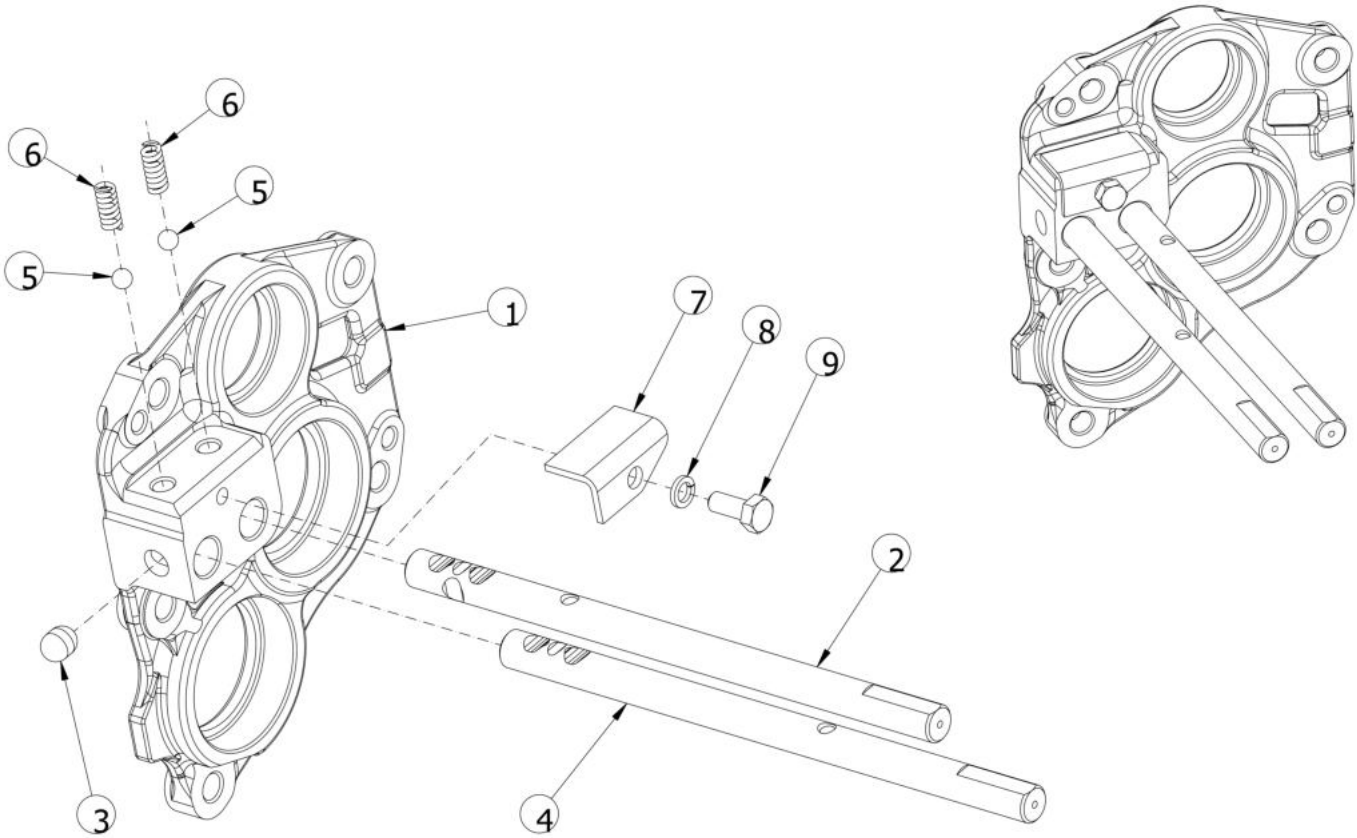

07120A-1/1

BEARING PLATE SUB ASSY.

Sr.	Model	Item Code	Description	Qty	Int.	Remarks	Cut Off
1	ALL MODELS	300000654C	Bearing Plate for Clutch Hsg.	1			
2	ALL MODELS	10096761AA	SHIFTER ROD 2ND-3RD	1			
3	ALL MODELS	10006291BA	LOCKING PIN	1		INTERCHANGEABLE WITH 10006291BB (ROHS)	
4	ALL MODELS	10096760AA	SHIFTER ROD 1ST-REV.	1			
5	ALL MODELS	10020864AB	BALL 8 DIA GRADE 20 IS:2898	2			
6	ALL MODELS	10006286AA	SPRING (GEAR SHIFTER ROD)	2			
7	ALL MODELS	300000628B	Cover Plate for Spring	1