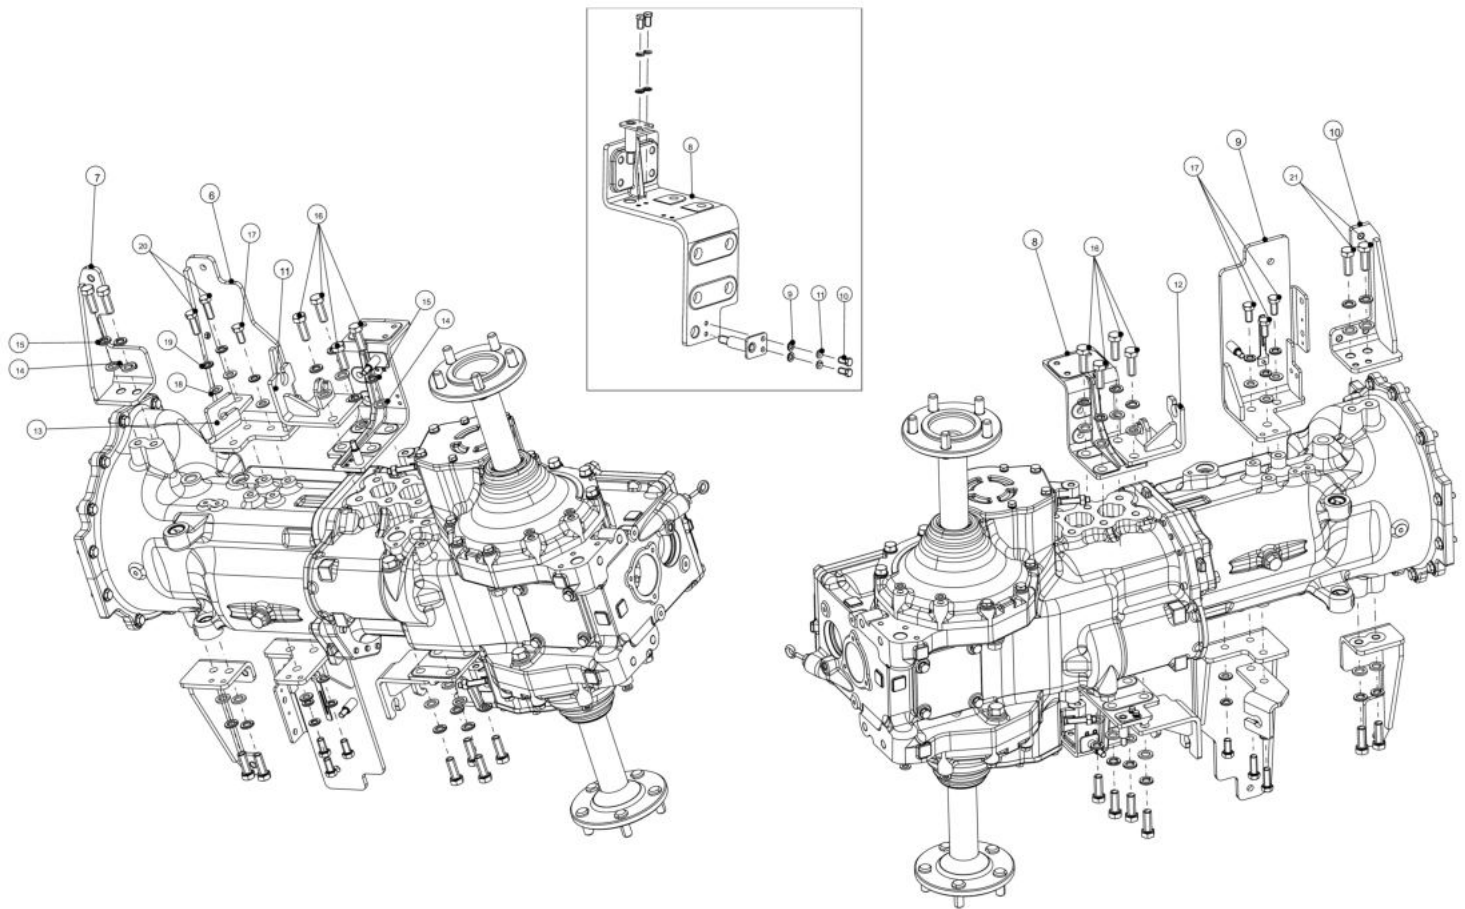

13110A-1/1

FLOOR ASSY.

Sr.	Model	Item Code	Description	Qty	Int.	Remarks	Cut Off
1	ALL MODELS	300123190A	RANGE MTG BKT LOWER	1		SUB ASSY	
2	ALL MODELS	300137572A	BRACKET & PIN ASSY RANGE MTG	2		SUB ASSY	
3	ALL MODELS	20005496AA	HEX HEAD SCREW M6X1X14 8.8 SA4GS	4		SUB ASSY	
4	ALL MODELS	20004941AB	M/C WASHER DIA 6.4*DIA 12.4*1.6	4		SUB ASSY	
5	ALL MODELS	20005516AA	SPRING WASHER B-6 TYPE A IS: 3067-1972	4		SUB ASSY	
6	ALL MODELS	300063045B	ASSY RANGE SUPPORT BKT	1			
7	ALL MODELS	300063390A	ASSY FLOOR SUPPORT FRONT LH	1			
8	ALL MODELS	300134568A	GEAR MTG BKT LOWER	1