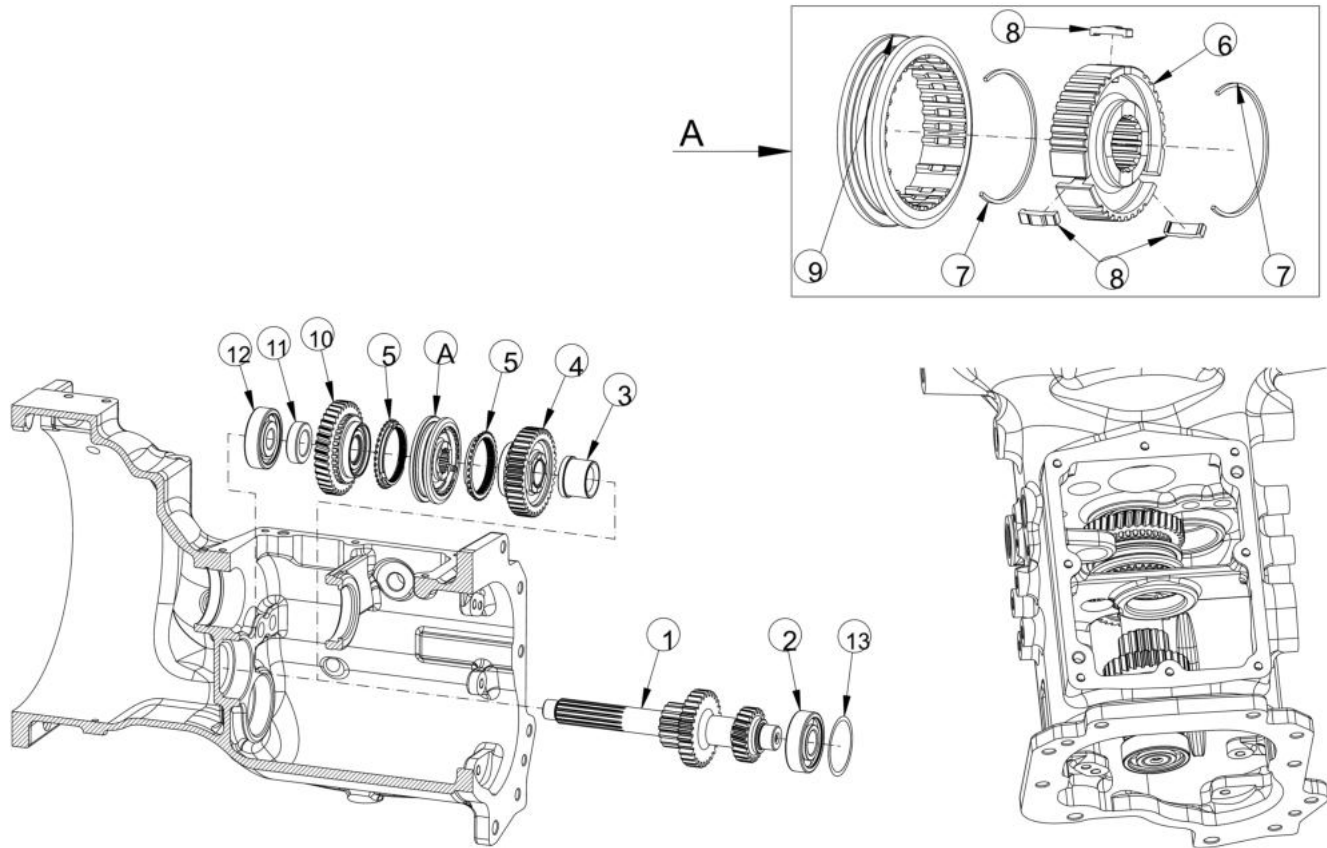

05150A-1/1

INTERMEDIATE SHAFT & SYCHRO PACK

Sr.	Model	Item Code	Description	Qty	Int.	Remarks	Cut Off
1	ALL MODELS	300029653B	Intermediate Shaft	1			
2	ALL MODELS	20005657AA	Ball Bearing 6305	1			
3	ALL MODELS	300029679A	Spacer	1			
4	ALL MODELS	300044226B	Dog Gear Assy (Shuttle Reverse)	1			
5	ALL MODELS	10036338AB	SYNCHRO CONE 4TH	2			
6	ALL MODELS	300041261A	Hub Synchro	1			
7	ALL MODELS	10021387AD	CARRIER SPRING FOR 3RD/4TH	2			
8	ALL MODELS	300045105A	STRUT	3