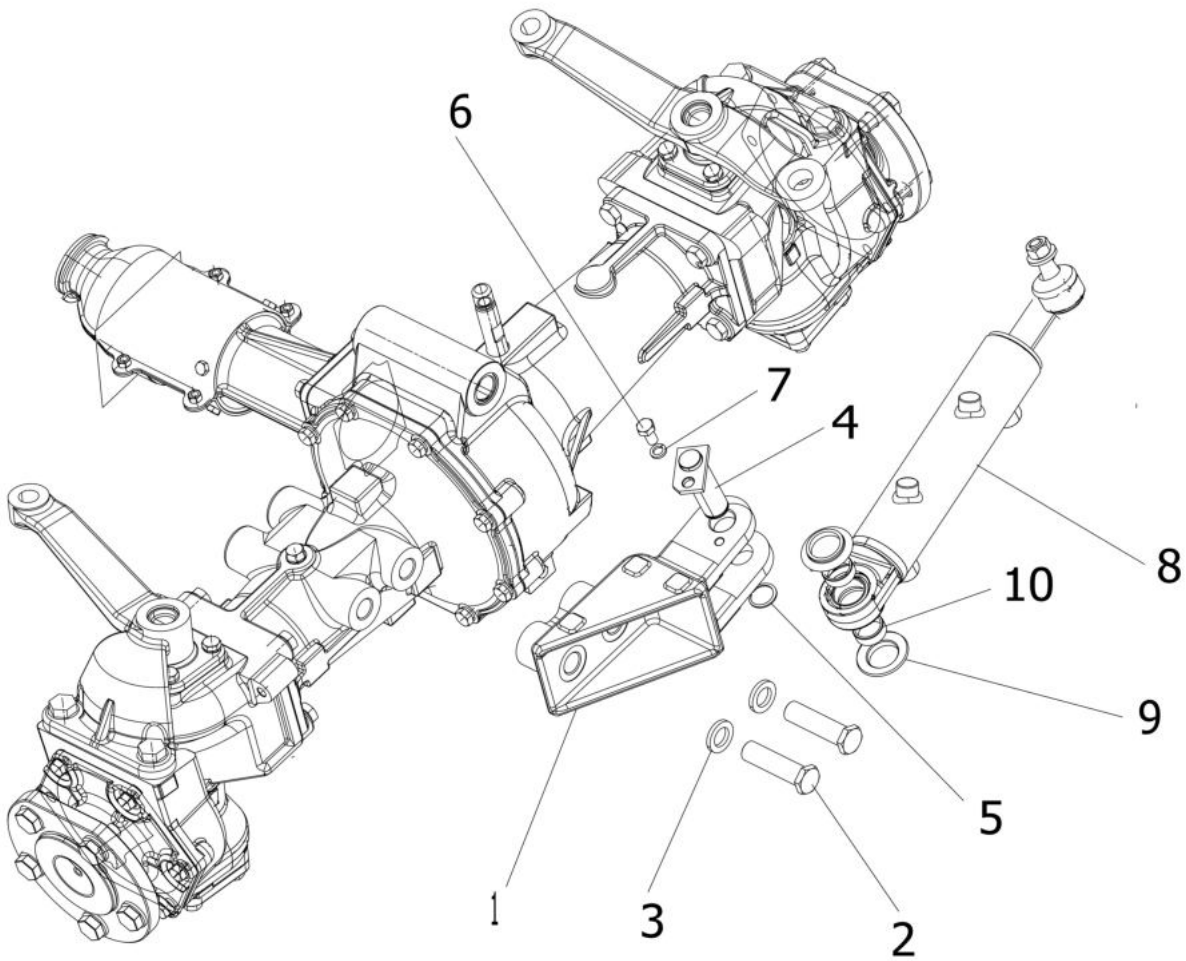

20150A-1/1

STEERING CYLINDER ASSY.

Sr.	Model	Item Code	Description	Qty	Int.	Remarks	Cut Off
1	ALL MODELS	10053945AB	CYLINDER MOUNTING BRACKET	1			
2	ALL MODELS	20004865AA	HEX SCREW M16 X 1.5 X 45 10.9 SA3NS	2			
3	ALL MODELS	04030400016	SPRING WASHER B-16	2			
4	ALL MODELS	10053078AA	LOCKING PIN	1			
5	ALL MODELS	10070787AA	CIRCLIP 20X1.75XH IS: 3075 (PART 1)	1			
6	ALL MODELS	20002059AA	HEX HEAD SCREW M8X1.25X16 8-8 SA2JS	1		INTERCHANGEABLE WITH 20005559AA (ROHS)	
7	ALL MODELS	04030400008	SPRING WASHER B-8	1