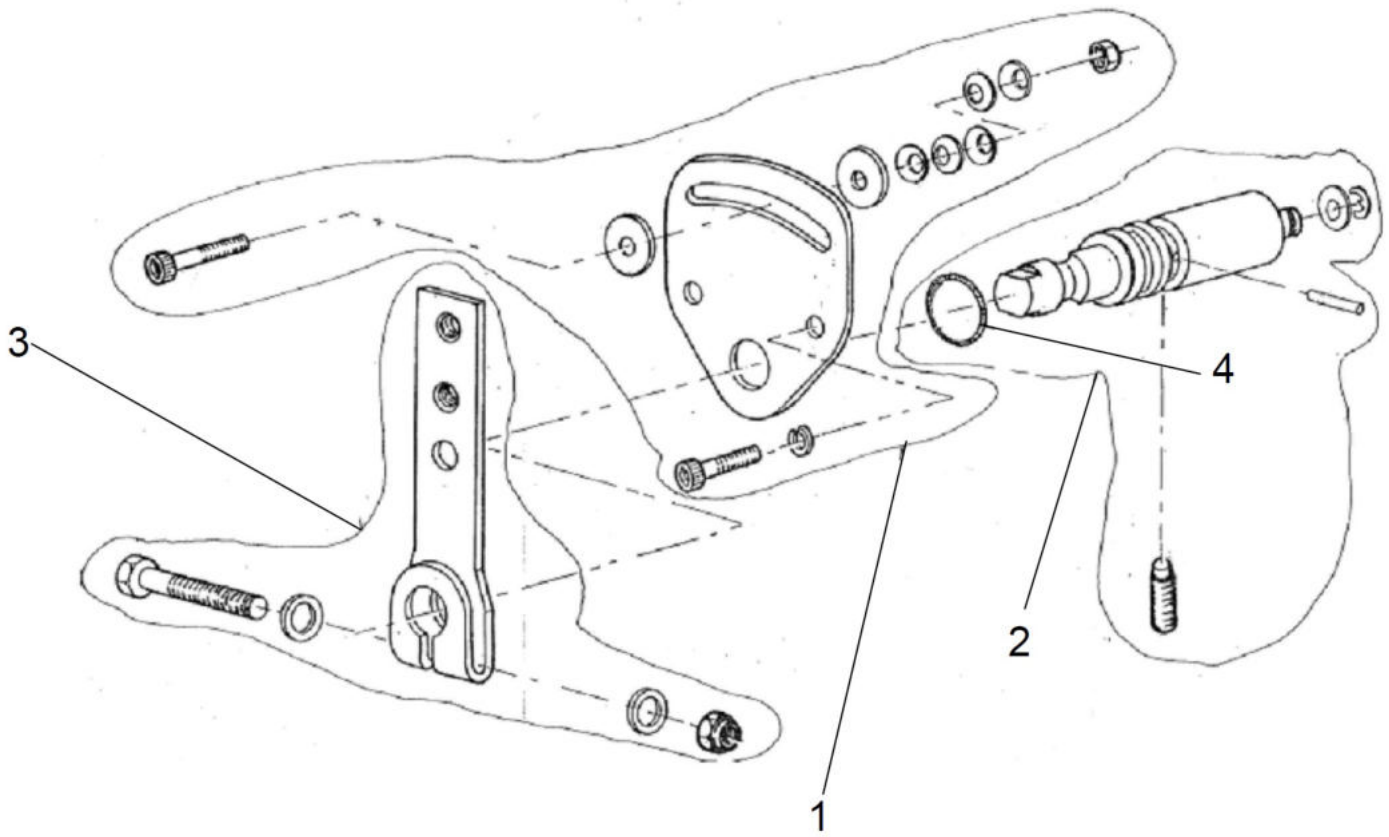

10170A-1/1

CONTROL LEVER ASSEMBLY

Sr.	Model	Item Code	Description	Qty	Int.	Remarks	Cut Off
1	ALL MODELS	10052003AA	KIT QUADRANT WITH FRICTION	1			
2	ALL MODELS	10052004AA	KIT CAMSHAFT	1			
3	ALL MODELS	10052005AA	KIT POSITION LEVER	1			
4	ALL MODELS	10052006AA	ENCL.IN SEAL KIT	1