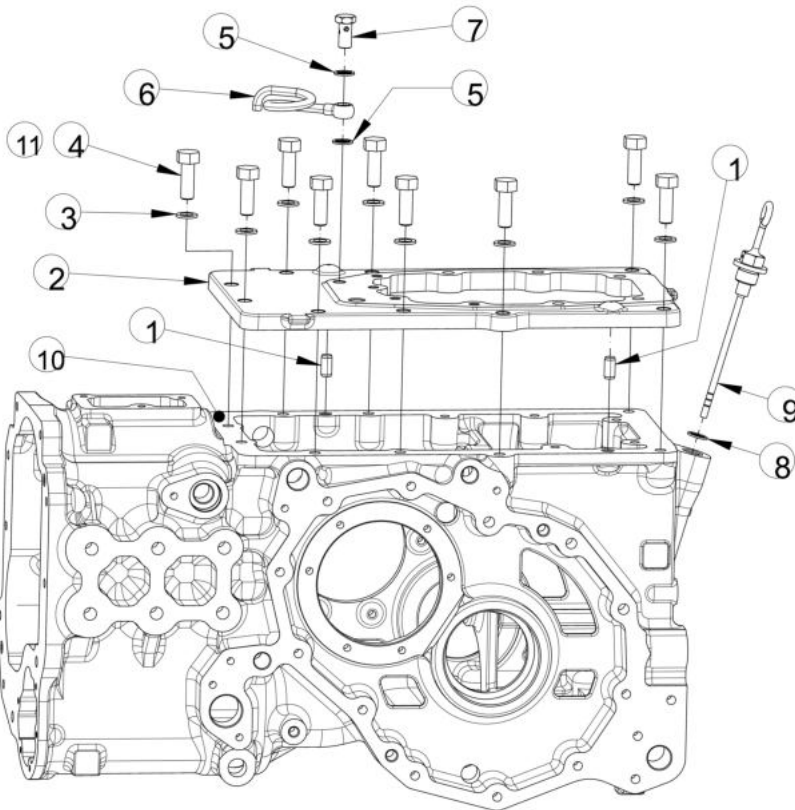

07110A-1/1

TOP PLATE ASSY.

Sr.	Model	Item Code	Description	Qty	Int.	Remarks	Cut Off
1	ALL MODELS	10051264AB	Dowel Pin (8X15)	2			
2	ALL MODELS	10096041BA	Intermediate Plate for Lift	1			
3	ALL MODELS	04030400010	SPRING WASHER B-10	9			
4	ALL MODELS	20003244AB	HEX SCREW M12*1.75*35	9			
5	ALL MODELS	10012570AA	BONDED SEAL FOR M12	2			
6	ALL MODELS	10022906AD	VENT BREATHER ASSY	1		INTERCHANGEABLE WITH 10039290AA (ROHS)	
7	ALL MODELS	10017612AA	BENJO BOLT	1		INTERCHANGEABLE WITH 200000366A