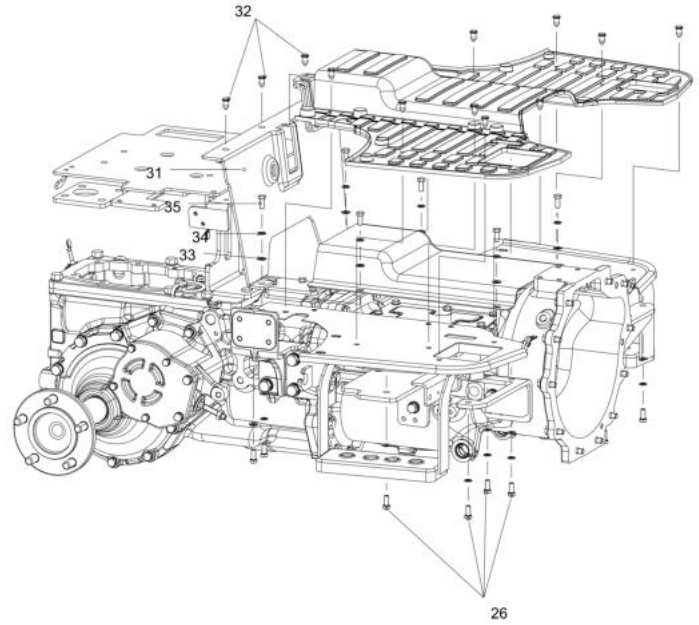

13110A-2/2

FLOOR ASSY.

Sr.	Model	Item Code	Description	Qty	Int.	Remarks	Cut Off
22	ALL MODELS	300061085B	ASSY FLOOR RH	1			
23	ALL MODELS	300060747A	ASSY. FLOOR LH	1			
24	ALL MODELS	20005624AA	M/CD WASHER B8	12			
25	ALL MODELS	20005517AA	SPRING WASHER B-8 TYPE A IS: 3067-1972	12			
26	ALL MODELS	20005565AA	HEX HEAD SCREW M8X1.25X20 -8.8 SA4GS	12			
27	ALL MODELS	300005391A	MID FLOOR	1			
28	ALL MODELS	20005624AA	M/CD WASHER B8	4			
29	ALL MODELS	20005517AA	SPRING WASHER B-8 TYPE A IS: 3067-1972	4