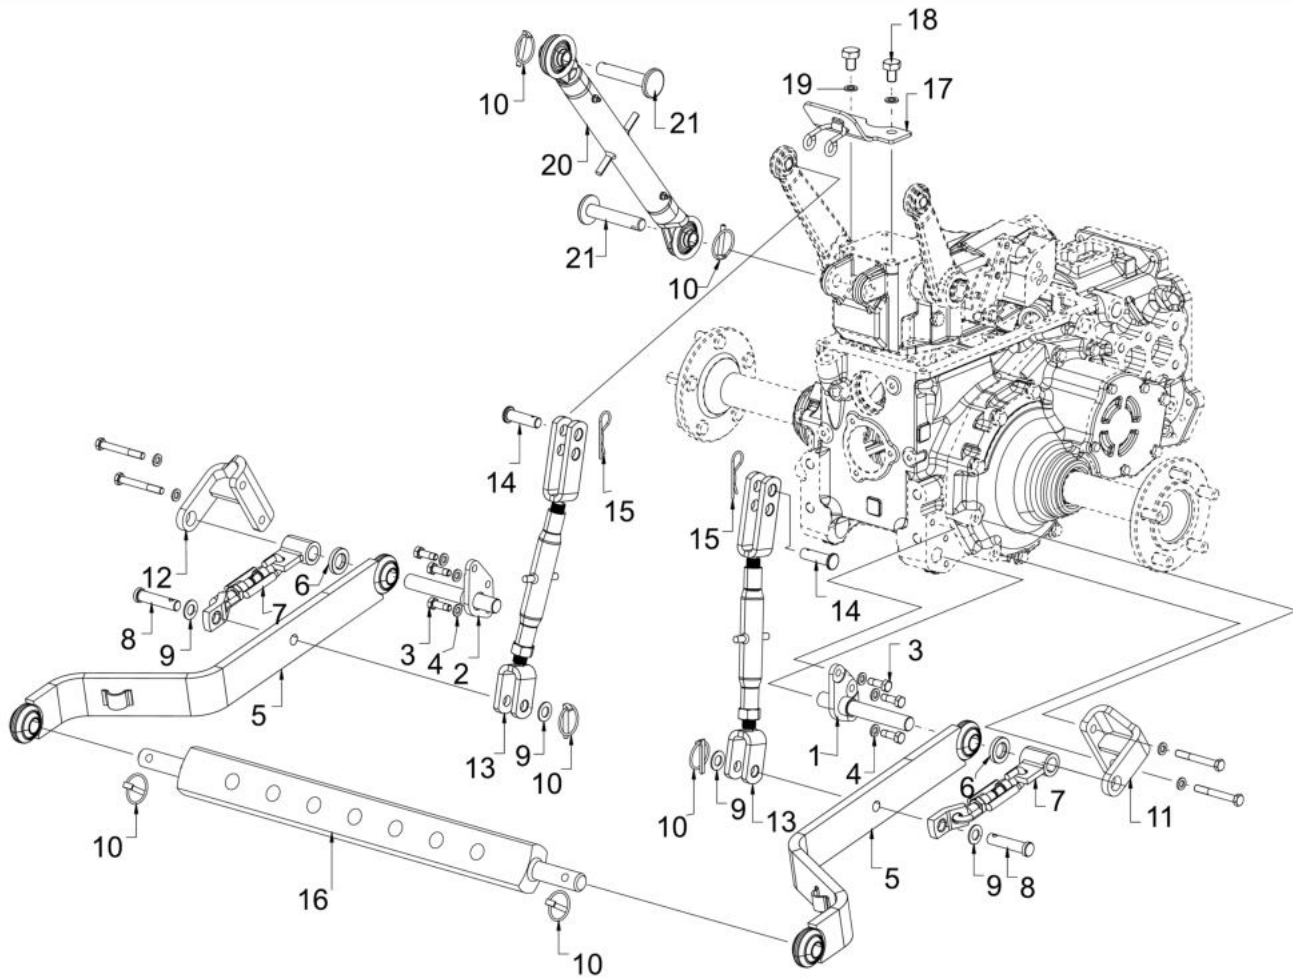

21110A-1/1

THREE POINT LINKAGES

Sr.	Model	Item Code	Description	Qty	Int.	Remarks	Cut Off
1	ALL MODELS	10096321BA	LOWER LINK MTG BRACKET (RH)	1			
2	ALL MODELS	10096320BA	LOWER LINK MTG BRACKET (LH)	1			
3	ALL MODELS	20004582AA	HEX HEAD SCREW M10X1.25X30 8.8 SA2J	6		INTERCHANGEABLE WITH 20004582AD (ROHS)	
4	ALL MODELS	04030400010	SPRING WASHER B-10	6			
5	ALL MODELS	10096315AB	LOWER LINK ASSY	2			
6	ALL MODELS	300092607A	SPACER FOR TPL	2			
7	ALL MODELS	300134827A	ANCHOR CHAIN ASSY	2