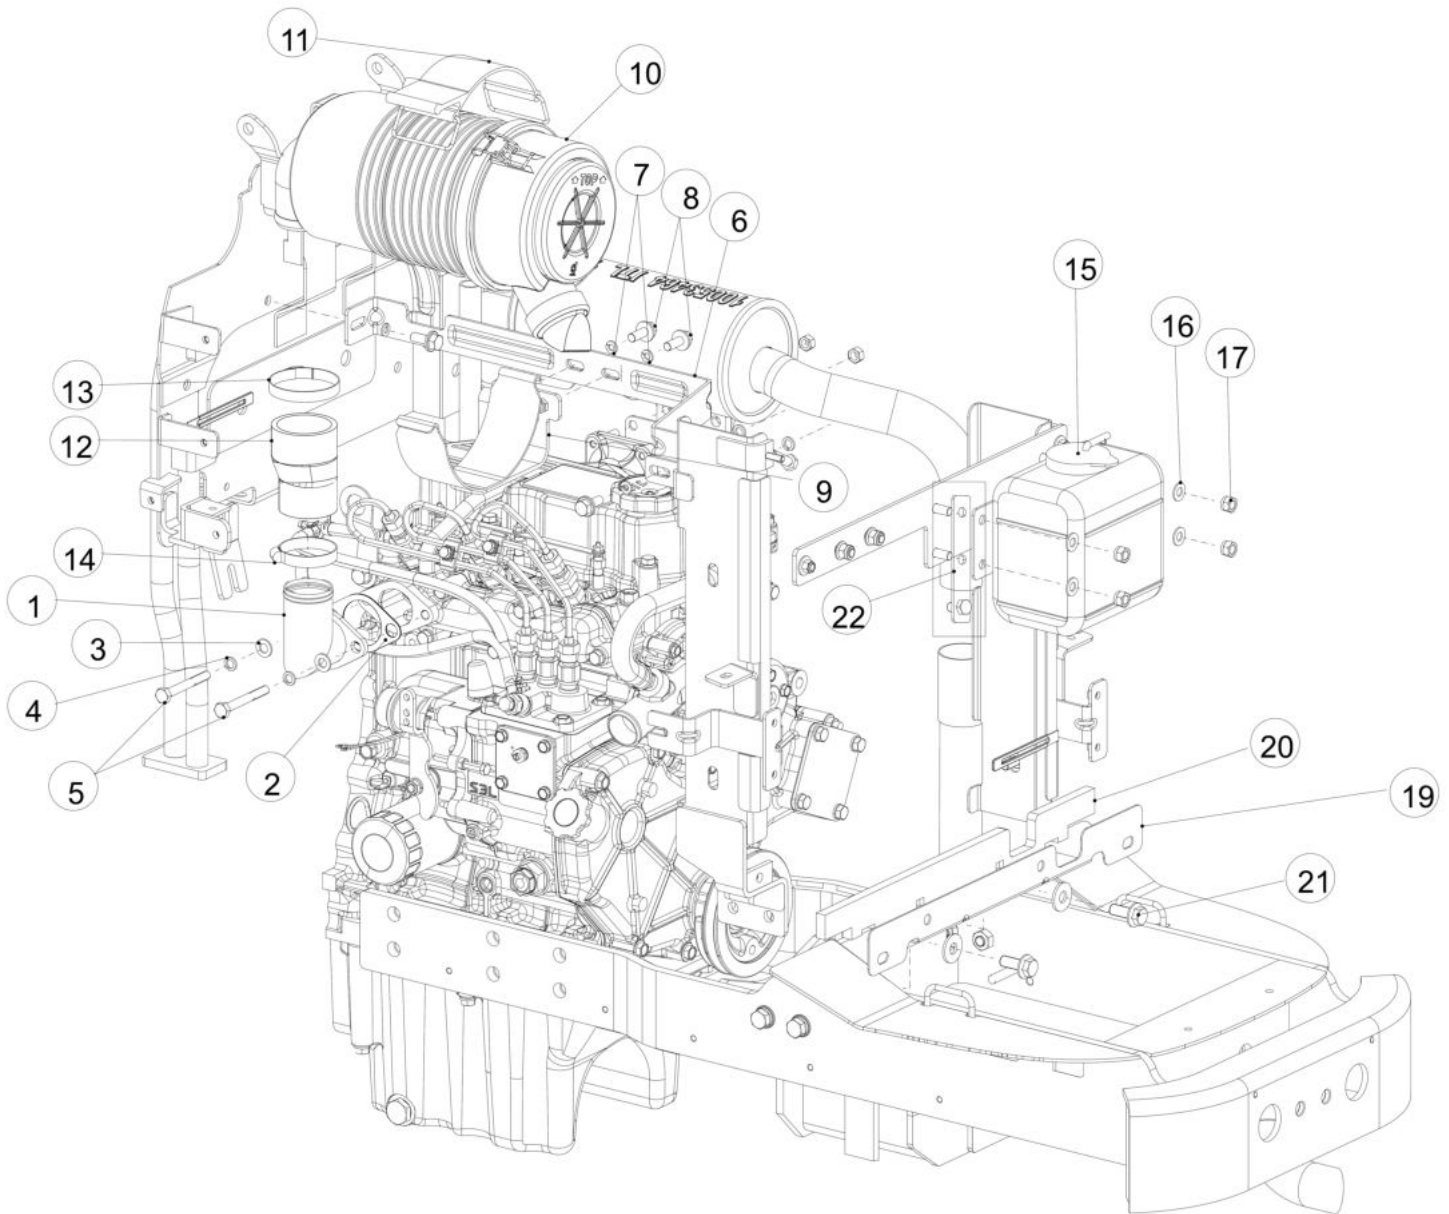

03110A-1/1

AIR CLEANER ASSY.

Sr.	Model	Item Code	Description	Qty	Int.	Remarks	Cut Off
1	ALL MODELS	10053564AB	SUCTION FLANGE ASSY	1			
2	ALL MODELS	10052546AA	GASKET INTAKE MANIFOLD 24HP	1		INTERCHANGEABLE WITH 10055150AA (ROHS)	
3	ALL MODELS	04030600008	PLAIN WASHER DIA 8.4 *DIA 17*1.6	2			
4	ALL MODELS	04030400008	SPRING WASHER B-8	2			
5	ALL MODELS	04040708065	HEX. HEAD BOLT M8 X 1.25-65 8-8 SA2JS-Z	2		INTERCHANGEABLE WITH 20005598AA (ROHS)	
6	ALL MODELS	10096569AA	MAIN BKT AIR CLEANER	1			
7	ALL MODELS	04030400008	SPRING WASHER B-8	4