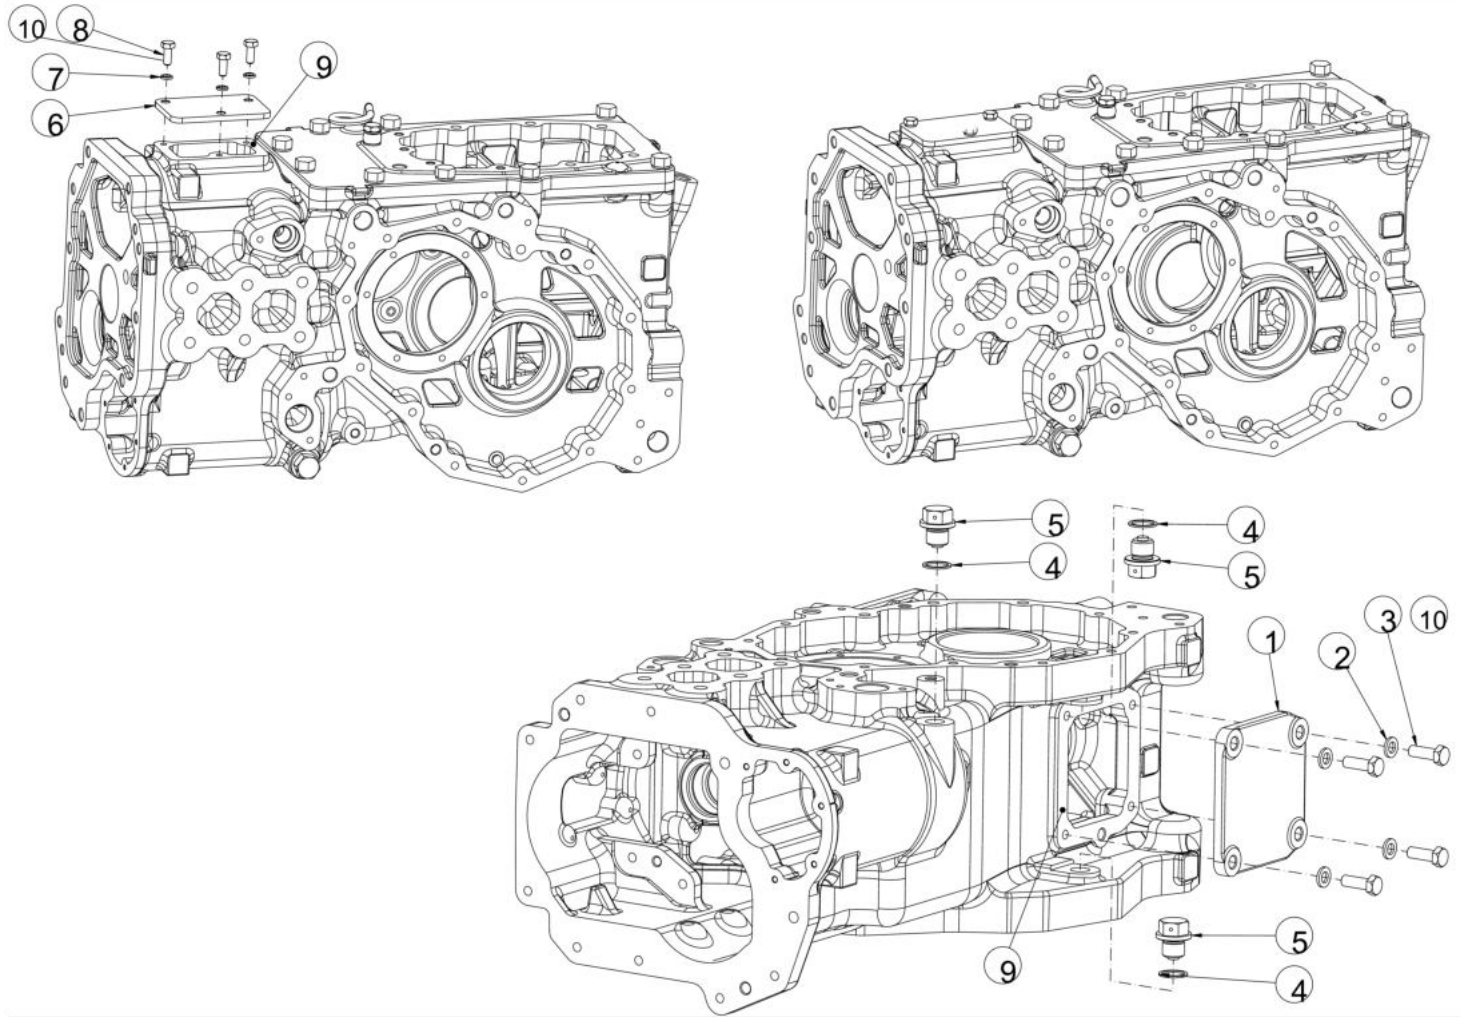

05190A-1/1

TOP & BOTTOM PLATE ASSY.

Sr.	Model	Item Code	Description	Qty	Int.	Remarks	Cut Off
1	ALL MODELS	10096741AA	Bottom Cover (Transmission Hsg.)	1			
2	ALL MODELS	04030400010	SPRING WASHER B-10	4			
3	ALL MODELS	20002016AC	HEX. HEAD SCREW M10 X 1.5 X 30 8-8 SA4JS	4		INTERCHANGE ABLE WITH 20005562AA (ROHS)	
4	ALL MODELS	04031021026	SEALING WASHER DIA 21* DIA26*1.5	3			
5	ALL MODELS	10096037AA	Drain Plug	3			
6	ALL MODELS	300000652A	Top Cover Plate for Transmission Hsg	1			
7	ALL MODELS	04030400008	SPRING WASHER B-8	3