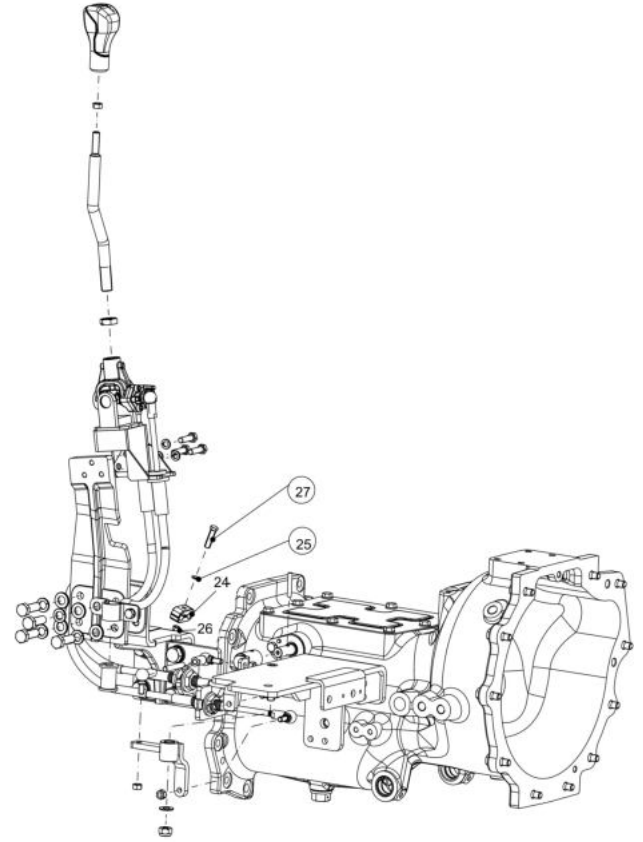

06140A-1/1

GEAR LEVER ASSY.

Sr.	Model	Item Code	Description	Qty	Int.	Remarks	Cut Off
23	ALL MODELS	20003357AF	HEX NUT M10 -8 SA4GS	1	YES	interchange with 20003357AB	FOR NON EU MODELS- JZNSS869101S M FOR EU MODELS- MEMRZGTNEJK H07194
1	ALL MODELS	300126169A	HUB ASSY	1			
2	ALL MODELS	20005030AA	SPRING COTTER SLEEVE 6X36 HEAVY DUTY DIN	1			
3	ALL MODELS	300088008A	PIVOT BKT ASSY	1			
4	ALL MODELS	10081718AA	ANGLE JOINT & FORK HEAD ASSY	2		INTERCHANGEABLE WITH 300034279A