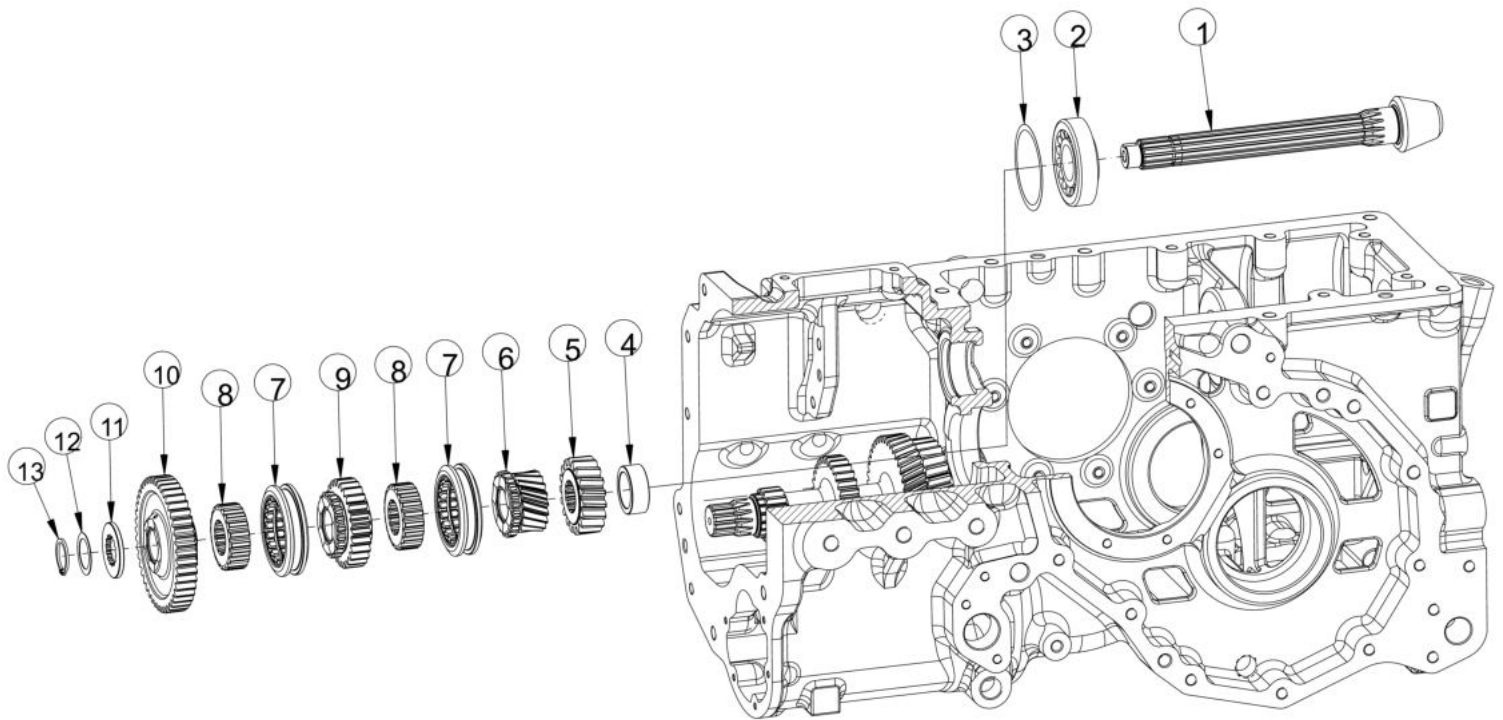

07160A-1/1

TAIL PINION SHAFT ASSY.

Sr.	Model	Item Code	Description	Qty	Int.	Remarks	Cut Off
1	ALL MODELS	300000641C	Tail pinion	1			
2	ALL MODELS	20005656AA	TRB 30306	1			
3	ALL MODELS	10066470AA	Shims (0.15)	5			
3	ALL MODELS	10066471AB	Shims (0.2)	4			
4	ALL MODELS	10096207AA	SPACER 2 T.P SHAFT	1			
5	ALL MODELS	10096201AB	Driver Gear 4WD Z- 18	1			
6	ALL MODELS	300044733B	DOG GEAR HIGH ASSY	1			
7	ALL MODELS	10096183AC	Shifter Sleeve Hi-Low	2			
8	ALL MODELS	10096177AB	Hub Hi-Low	2