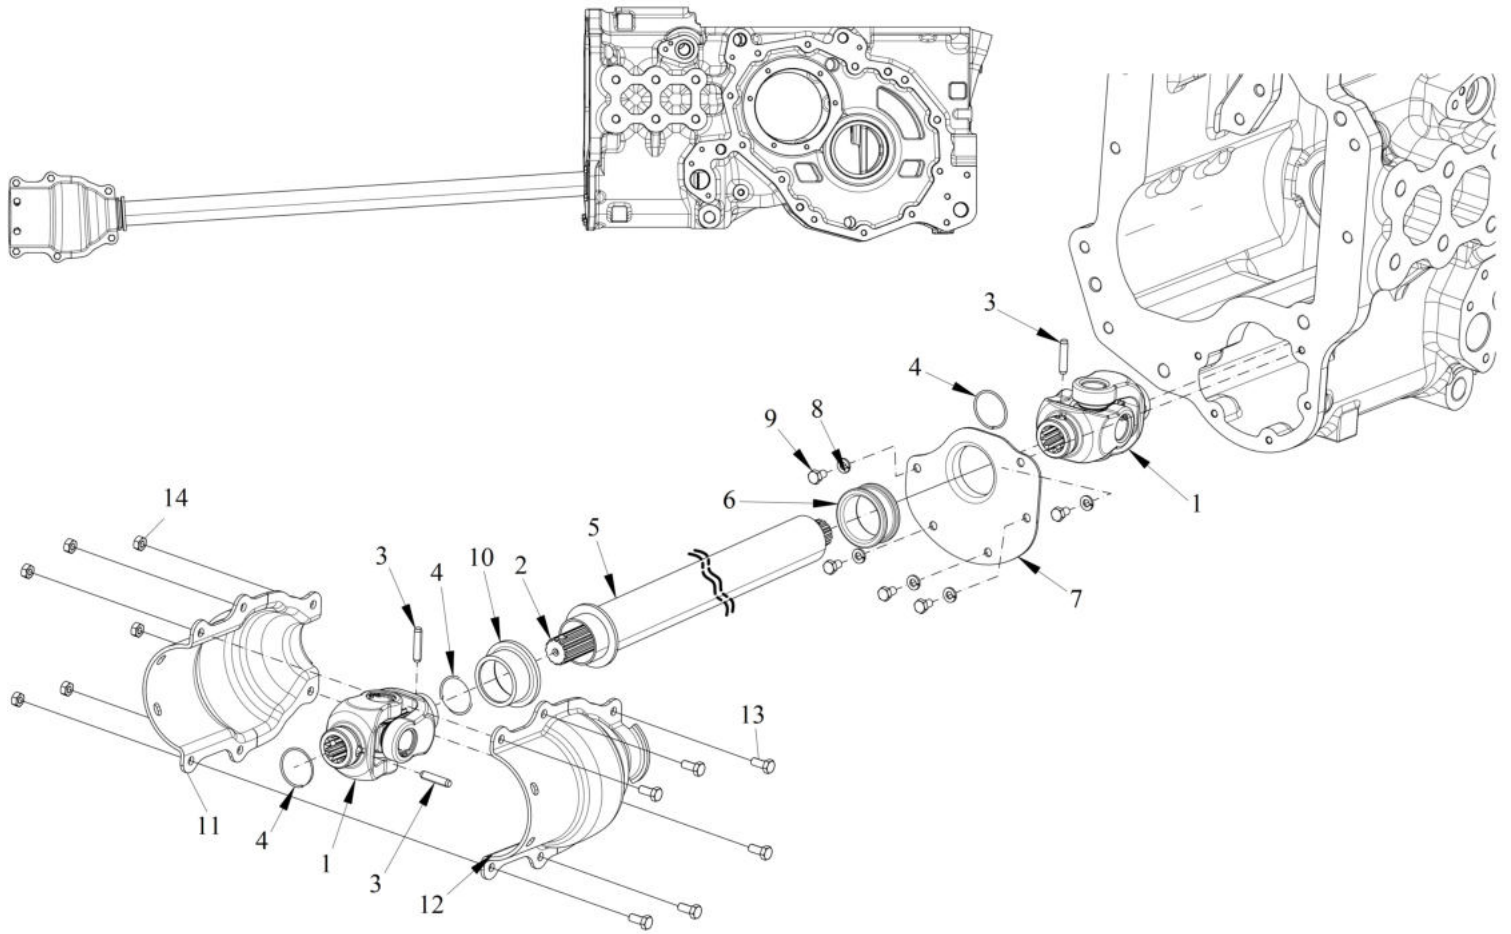

04130A-1/1

FRONT AXLE PROPELLER SHAFT ASSY.

Sr.	Model	Item Code	Description	Qty	Int.	Remarks	Cut Off
1	ALL MODELS	10056292AD	UNIVERSAL JOINT	2			
2	ALL MODELS	10096295AB	FRONT PTO SHAFT	1			
3	ALL MODELS	10052452AA	Dowel Pin (6X28) FOR UNIVERSAL JOINT & FRONT PTO	3			
4	ALL MODELS	20004355AD	SNAP RING FOR SHAFT DIA 32 (DIN 7993)	3			
5	ALL MODELS	10096366AA	PTO GUARD ASSY	1			
6	ALL MODELS	300107534A	COVER SEAL	1			
7	ALL MODELS	10096369AA	UJ Cover 4WD Rear	1			
8	ALL MODELS	04030400006	SPRING WASHER B-6	5