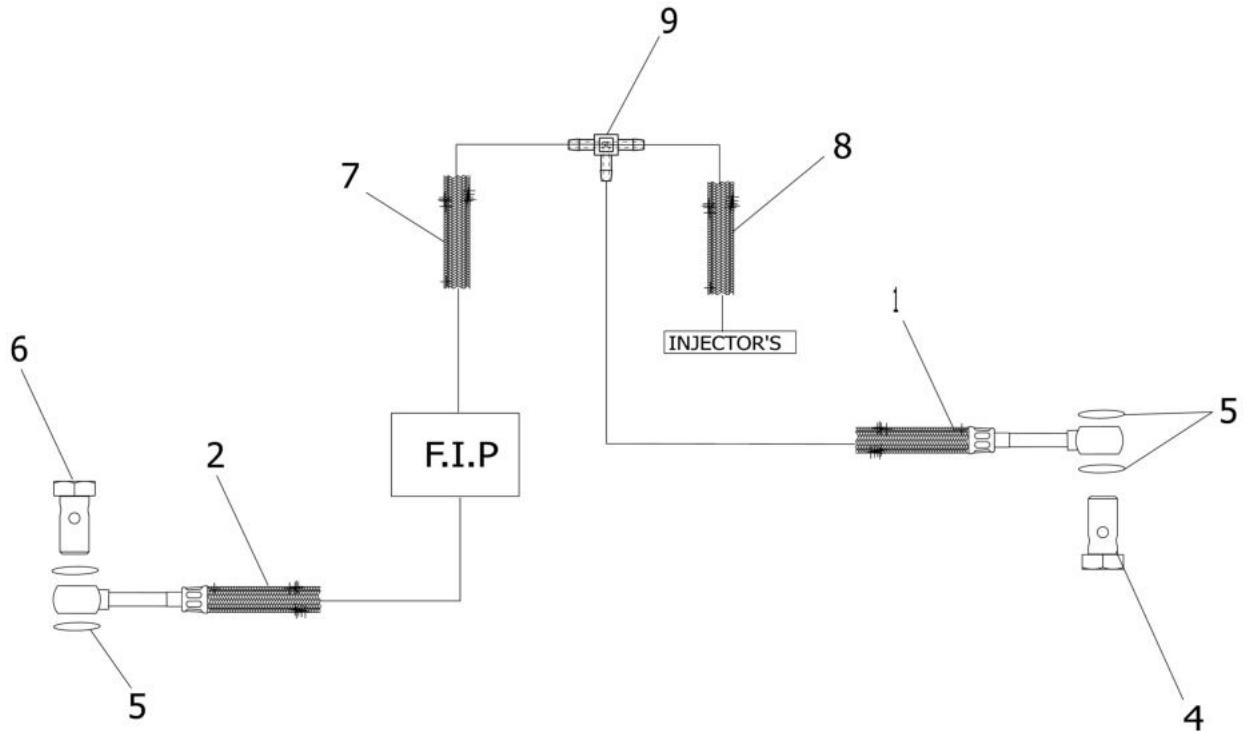

17150A-1/1

FUEL PIPES

Sr.	Model	Item Code	Description	Qty	Int.	Remarks	Cut Off
1	ALL MODELS	10081993AA	BACK FLOW FUEL PIPE	1			
2	ALL MODELS	300003324A	FUEL PIPE (FILTER TO FEED PUMP)	1			
4	ALL MODELS	04080100014	BENJO BOLT M14*1.5*26	1			
5	ALL MODELS	04030214020	SEALING WASHER DIA14.2*DIA19.9*1.5	4			
6	ALL MODELS	04080100014	BENJO BOLT M14*1.5*26	1			
7	ALL MODELS	-	BACK FLOW FUEL PIPE(F.I.P TO T-ASSY.)	1			
8	ALL MODELS	-	BACK FLOW FUEL PIPE(INJECTORS TO T-ASSY.)	1			
9	ALL MODELS	-	T-ASSY.	1