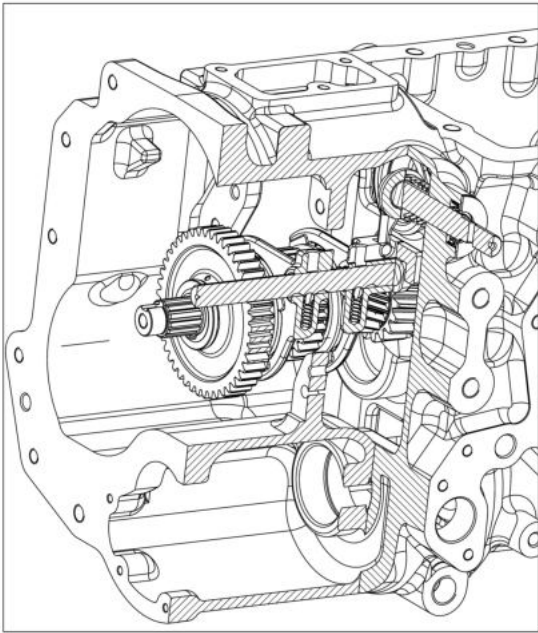

06110A-1/1

RANGE SHIFTING FORKS ASSY.

Sr.	Model	Item Code	Description	Qty	Int.	Remarks	Cut Off
1	ALL MODELS	10096742BA	FORK LOW-MED	1			
2	ALL MODELS	10006286AA	SPRING (GEAR SHIFTER ROD)	1			
3	ALL MODELS	10020864AB	BALL 8 DIA GRADE 20 IS:2898	1			
4	ALL MODELS	300000626B	Shifter Rod Range	1			
5	ALL MODELS	10096746BA	FORK HIGH	1			
6	ALL MODELS	20003806AA	EXTERNAL CIRCLIP A-15	1			
7	ALL MODELS	300127230A	OIL SEAL	1			
8	ALL MODELS	10006979AA	SPRING CONTROL	1			
9	ALL MODELS	20005005AB	PUNCHED WASHER A 18 IS:2016 STEEL	1