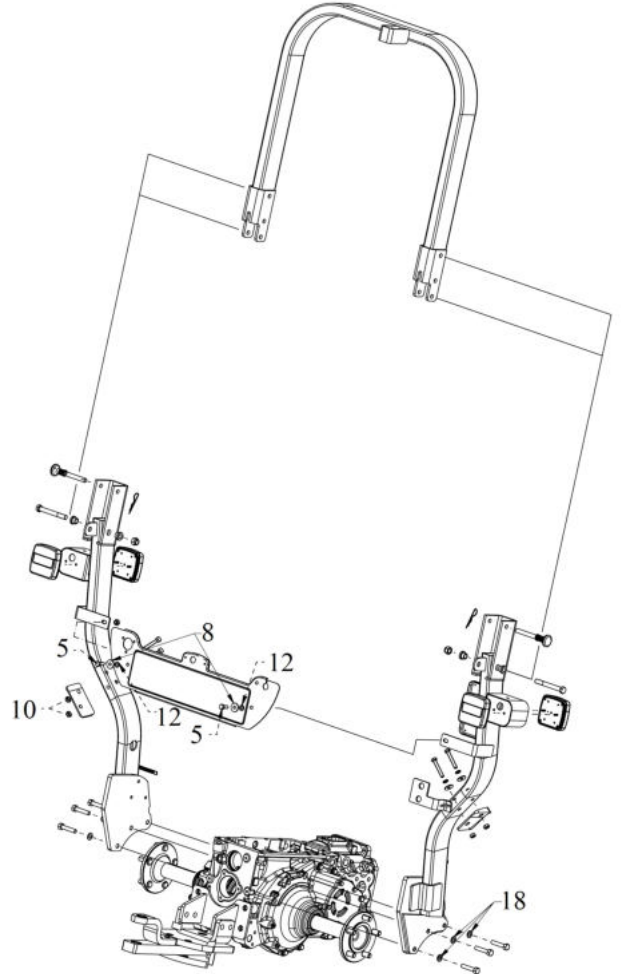

14120A-1/1

ROPS ASSY.

Sr.	Model	Item Code	Description	Qty	Int.	Remarks	Cut Off
7	ALL MODELS	20003357AF	HEX NUT M10 -8 SA4GS	6	YES	interchange with 20003357AB	FOR NON EU MODELS- JZNSS869101S M FOR EU MODELS- MEMRZGTNEJK H07194
1	ALL MODELS	10096793AD	ROPS FRAME UPPER ASSY	1			
2	ALL MODELS	300001111D	ROPS FRAME RH ASSY	1			
3	ALL MODELS	300001110D	ROPS FRAME LH ASSY	1			
4	ALL MODELS	04030400010	SPRING WASHER	4