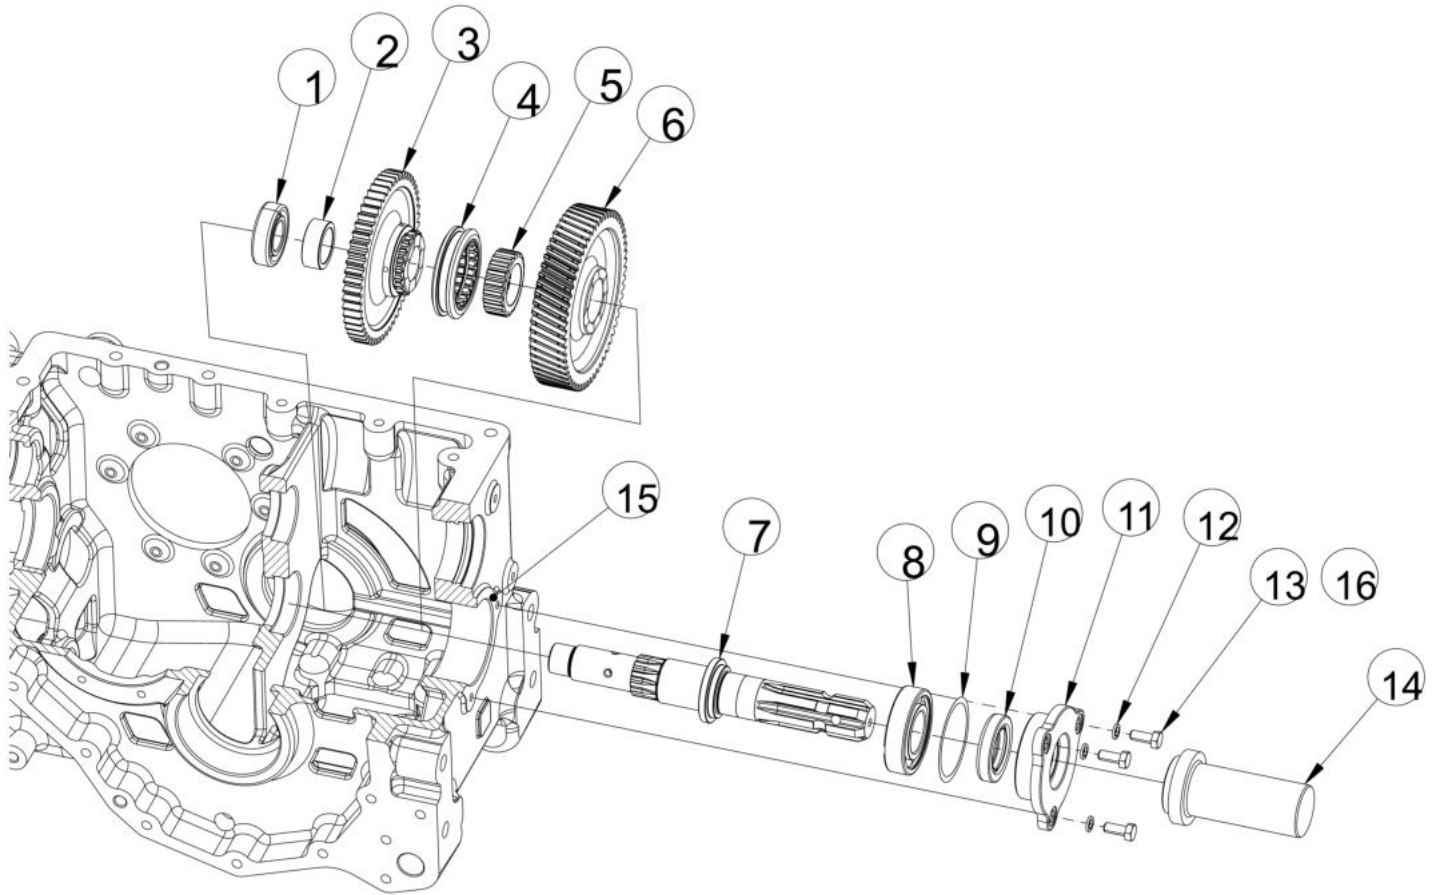

07170A-1/1

REAR PTO OUTPUT SHAFT ASSY.

Sr.	Model	Item Code	Description	Qty	Int.	Remarks	Cut Off
1	ALL MODELS	20004119AB	Ball brg (6205)	1			
2	ALL MODELS	10096734BA	SPACER PTO OUTPUT SHAFT	1			
3	ALL MODELS	10096723AB	PTO GEAR Z-54	1			
4	ALL MODELS	10096183AC	Shifter Sleeve Hi-Low	1			
5	ALL MODELS	10096735AA	Hub PTO 9+3	1			
6	ALL MODELS	300002476B	PTO GEAR Z-57 (26 hp)	1			
7	ALL MODELS	10096705AA	Rear PTO Output Shaft	1			
8	ALL MODELS	04000135072	DEEP GROOVE BALL BEARING 6207	1		INTERCHANGEABLE WITH 20005054AA