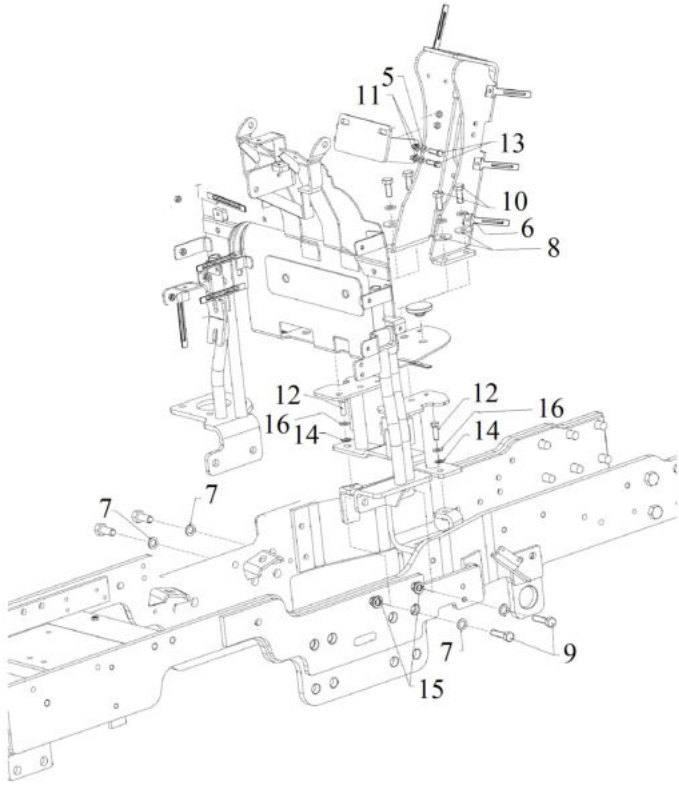

17120A-1/1

DASHPANEL ASSY.

Sr.	Model	Item Code	Description	Qty	Int.	Remarks	Cut Off
1	ALL MODELS	300076690C	DASHPANEL ASSY	1			
2	ALL MODELS	300120521A	STEERING MTG COLOMN ASSY	1			
3	ALL MODELS	10056203AA	FUEL TANK STRAP MOUNTING BRACKT	1			
4	ALL MODELS	10056338AA	RUBBER BUTTON	6			
5	ALL MODELS	04030400006	SPRING WASHER B6	4			
6	ALL MODELS	04030400010	SPRING WASHER B10	4			
7	ALL MODELS	04030400012	PLAIN WASHER B12	4			
8	ALL MODELS	04030600010	PLAIN WASHER DIA 10.5	4