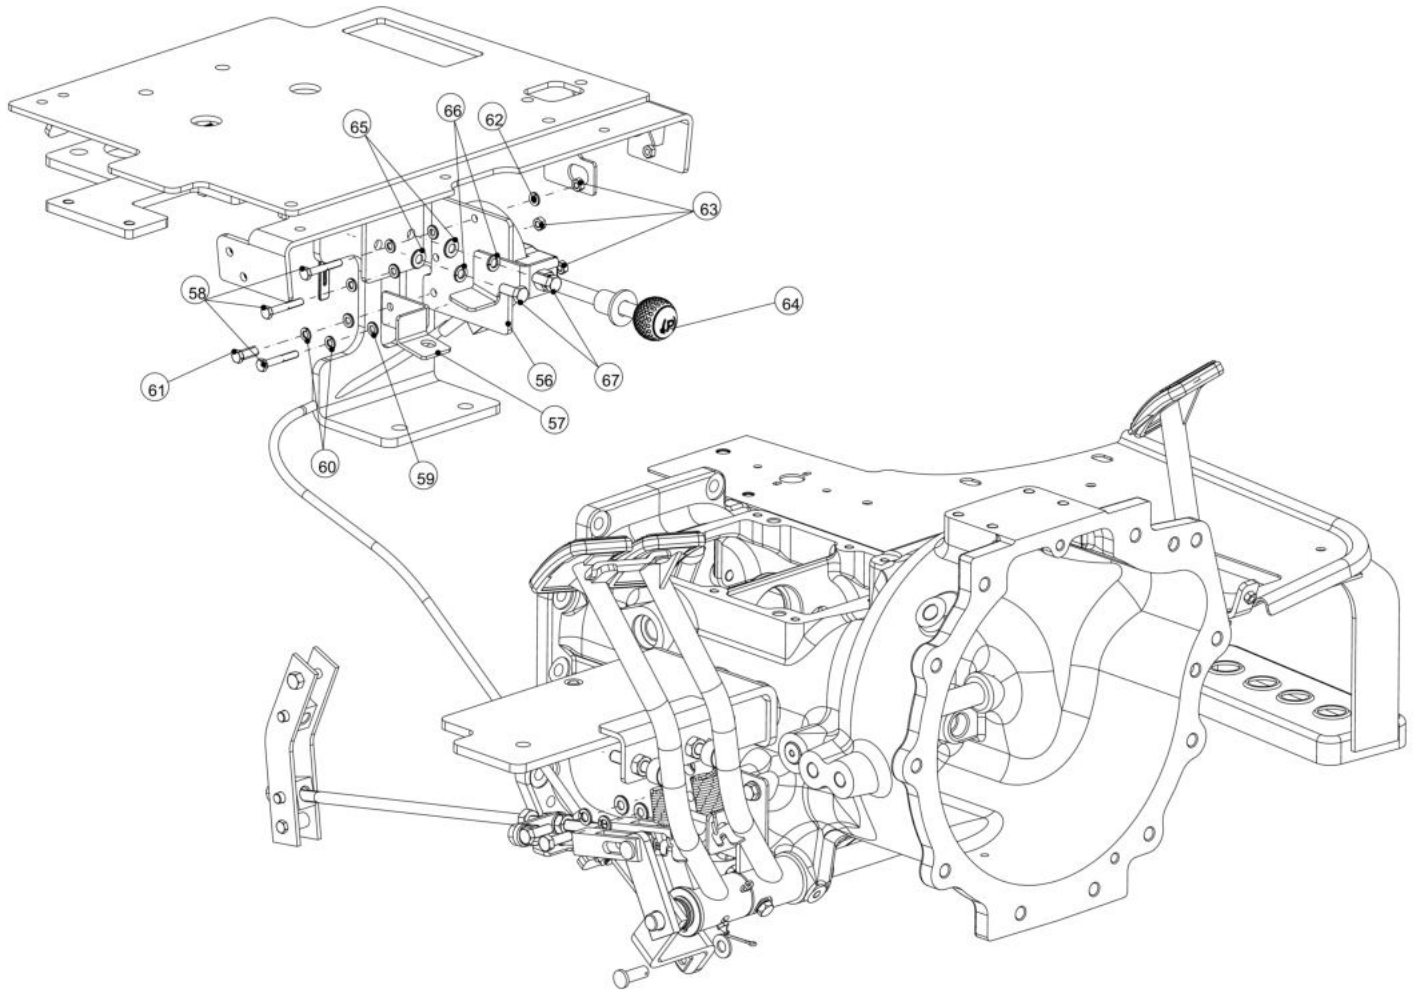

18110A-4/4

BRAKE & CLUTCH PEDAL ASSY.

Sr.	Model	Item Code	Description	Qty	Int.	Remarks	Cut Off
56	ALL MODELS	300076716A	BASE MTG BKT	1			
57	ALL MODELS	300077087A	MTG BKT FOR SAFETY SWITCH	1			
58	ALL MODELS	20005659AA	HEX HEAD BOLT M6X40 8.8 SA2JS	3			
59	ALL MODELS	20004941AB	M/C WASHER DIA 6.4*DIA 12.4*1.6	5			
60	ALL MODELS	20003669AC	SPRING WASHER B-6 TYPE-A IS: 3063-1972	5			
61	ALL MODELS	20005565AA	HEX HEAD SCREW M8X1.25X20 -8.8 SA4GS	3			
62	ALL MODELS	20003669AC	SPRING WASHER B-6 TYPE-A IS: 3063-1972	5			
63	ALL MODELS	20005517AA	NUT*M6	5