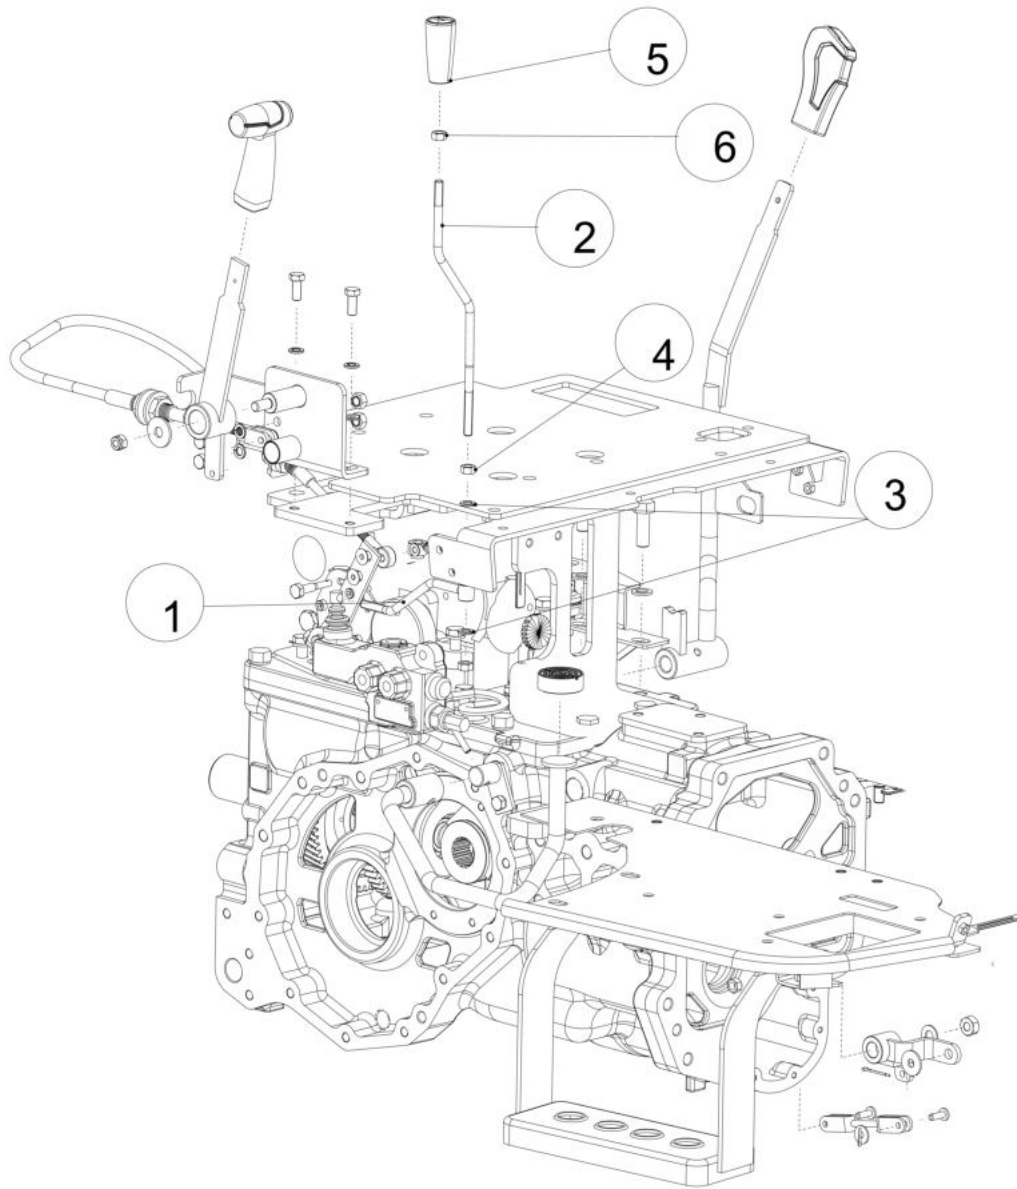

11120A-1/1

DCV LEVER ASSY.

Sr.	Model	Item Code	Description	Qty	Int.	Remarks	Cut Off
1	ALL MODELS	300074013A	DV LEVER (UNPAINTED)	1			
2	ALL MODELS	300078771A	DCV LEVER (UNPAINTED)	1			
3	ALL MODELS	20005517AA	SPRING WASHER B-8 TYPE A IS: 3067-1972	2			
4	ALL MODELS	20005504AA	HEX NUT M8X1.25 -8 SA4GS	2			
5	ALL MODELS	10086648AA	KNOB DCV LEVER	1			
6	ALL MODELS	20005504AA	HEX NUT M8X1.25 -8 SA4GS	1