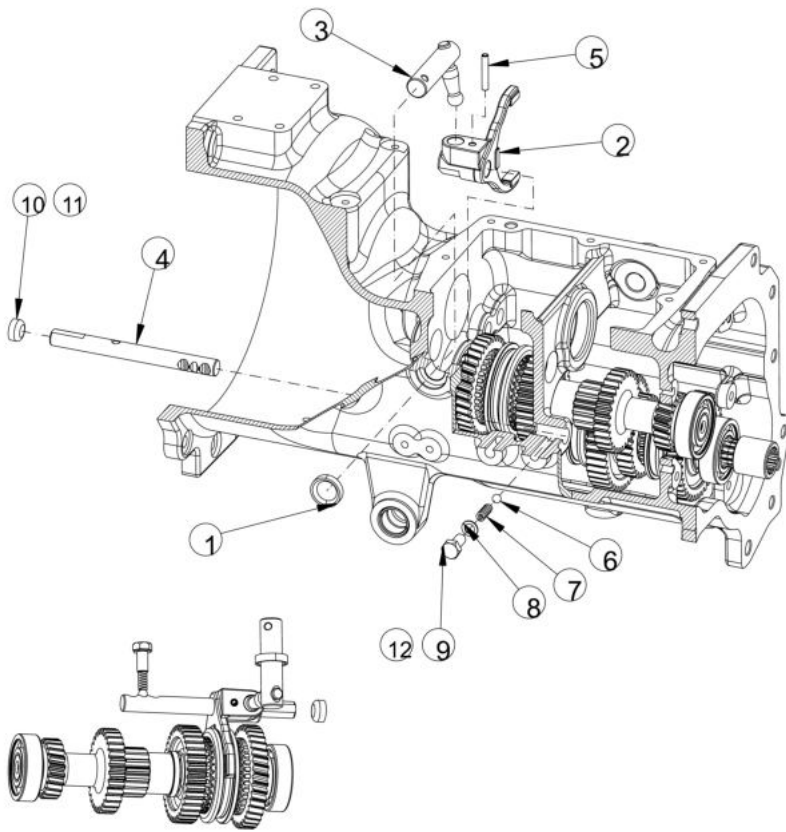

06120A-1/1

SHUTTLE SHIFTING ASSY.

Sr.	Model	Item Code	Description	Qty	Int.	Remarks	Cut Off
1	ALL MODELS	20003884AA	OIL SEAL 20*30*7	1			
2	ALL MODELS	300041997B	Fork Shuttle	1			
3	ALL MODELS	10040745AB	Lever assy for Creeper	1			
4	ALL MODELS	300033028A	Shifter Rod For Shuttle	1			
5	ALL MODELS	20004296AA	COTTER SLEEVE Ø6*36(DIN:7346) LIGHT	1			
6	ALL MODELS	04001400008	STEEL BALL 5/16"	1			
7	ALL MODELS	10006286AA	SPRING (GEAR SHIFTER ROD)	1			
8	ALL MODELS	10051317AA	SEALING WASHER 10X16	1