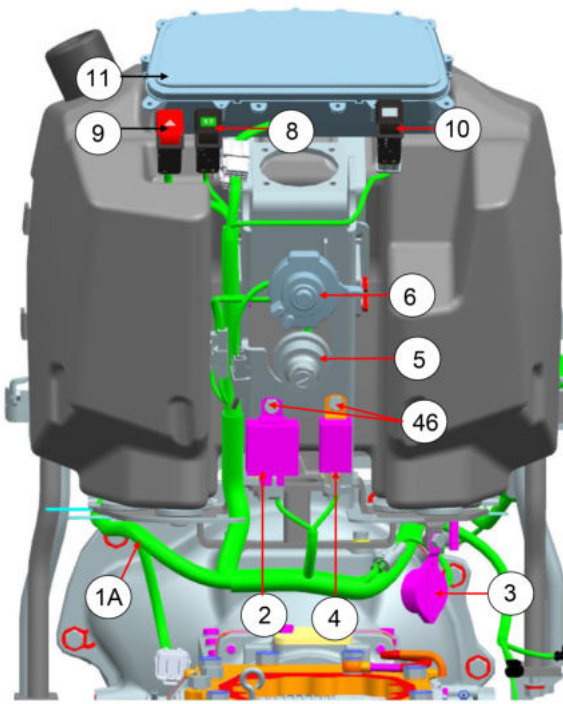

Sr.	Model	Item Code	Description	Qty	Int.	Remarks	Cut Off
20	ALL MODELS	10053458AC	GLOW CONTROL UNIT	1	YES		MEMRMGSNSB LH09497
1	ALL MODELS	300076679B	HARNESS ASSY	1			
1A	ALL MODELS	300076680B	DASHBOARD HARNESS	-		SUBPART	
1B	ALL MODELS	300073686A	HEAD LAMP HARNESS	-		SUBPART	
1C	ALL MODELS	300077143B	CENTER HARNESS	-		SUBPART	
1D	ALL MODELS	300002570B	FENDER LH HARNESS	-		SUBPART	
1E	ALL MODELS	300002573B	FENDER RH HARNESS	-		SUBPART	
2	ALL MODELS	10085383AA	TRAILER WITH FLASHER	1			
3	ALL MODELS	10087339AB	BUZZER ASSY.(CONTINUOUS BEEPING)	1