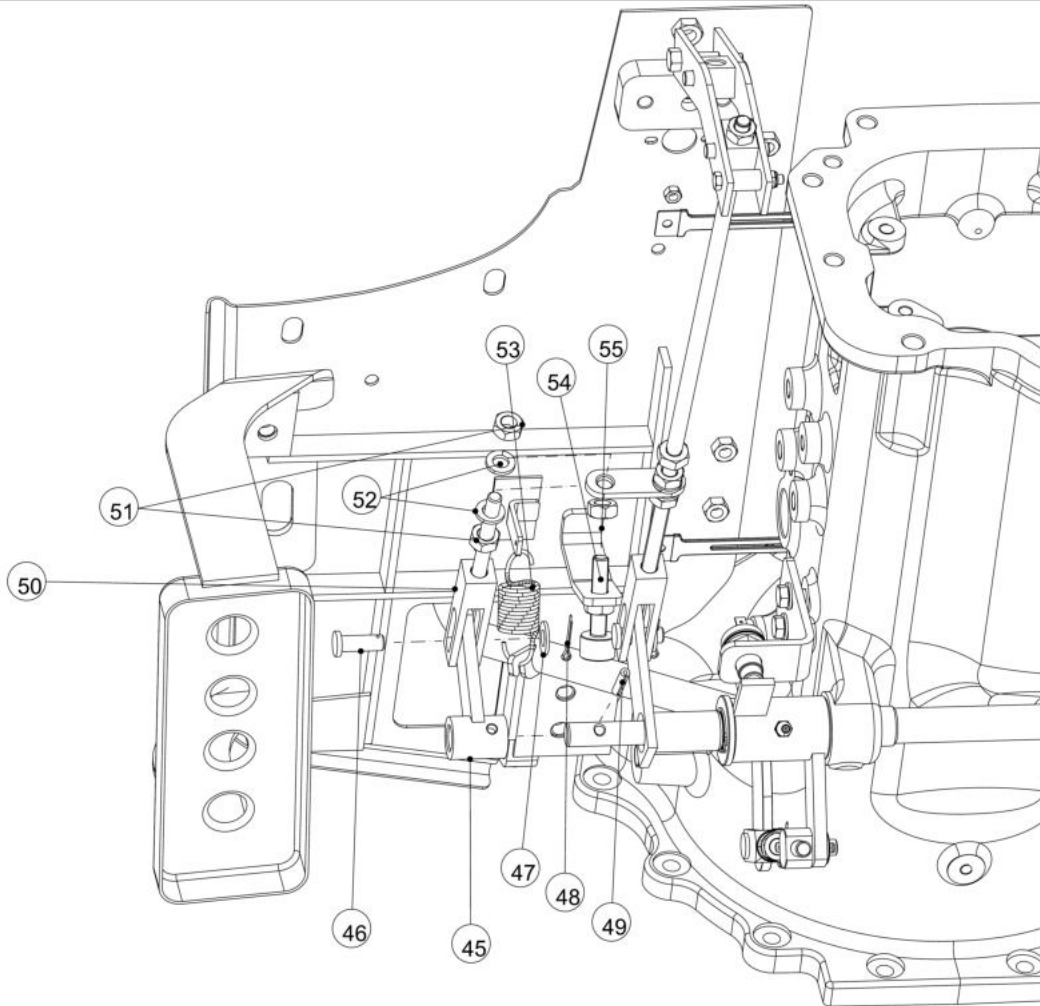

18110A-3/3

BRAKE & CLUTCH PEDAL ASSY.

Sr.	Model	Item Code	Description	Qty	Int.	Remarks	Cut Off
45	ALL MODELS	300030091A	LUG ASSY	1			
46	ALL MODELS	10005187AA	LINK PIN	1			
47	ALL MODELS	20005625AA	M/CD WASHER 10.5*21*2	1			
48	ALL MODELS	04010102025	SPLIT PIN DIA 2*25	1			
49	ALL MODELS	10084523AA	SPRING COTTER SLEEVE(DIA 6X30) DIN-148	1			
50	ALL MODELS	300030663A	TIE ROD ASSY	1			
51	ALL MODELS	20003357AD	HEX NUT M10 -8 SA4JS	2		INTERCHANGE ABLE WITH 20005503AA (ROHS)