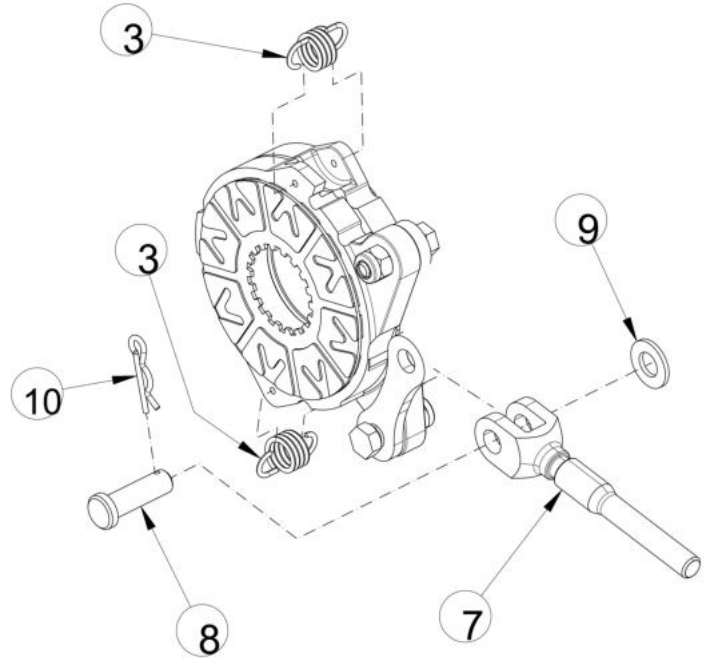

09110A-1/1

BRAKE SUB ASSY.

Sr.	Model	Item Code	Description	Qty	Int.	Remarks	Cut Off
1	ALL MODELS	300038793A	Actuating Plate Brake	2			
2	ALL MODELS	300039424A	STEEL BALL ? 19	4			
3	ALL MODELS	300038902A	Spring For Brake	2			
4	ALL MODELS	300038804A	Link Brake	2			
5	ALL MODELS	300038900A	Brake Link PIN	2			
6	ALL MODELS	20004917AB	HEX NYLOC NUT M8*1.25 8 SA4JS	2			
7	ALL MODELS	300038839A	Link Rod Brake	1			
8	ALL MODELS	300038839A	Link Rod Brake	1