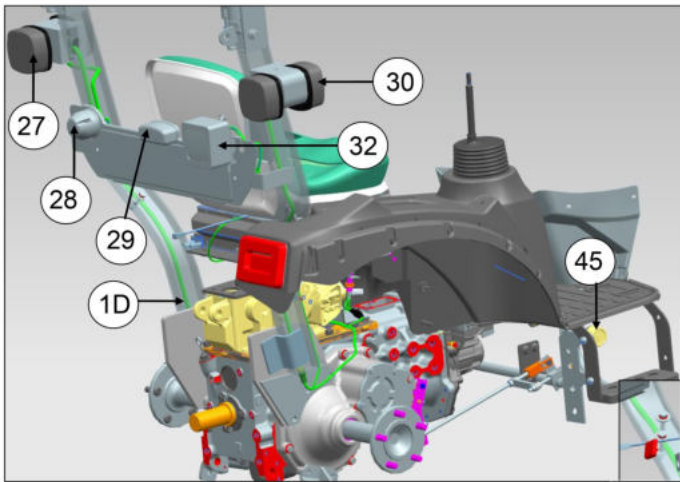

Sr.	Model	Item Code	Description	Qty	Int.	Remarks	Cut Off
24	ALL MODELS	10096555AA	BRAKE LIGHT SWITCH WITH NC-NO CONTACT	1			
25	ALL MODELS	10067785AA	NEUTRAL SAFETY SWITH	1			
26	ALL MODELS	10055128AA	MAINTENANCE FREE BATTERY 12V, 65AH & 540	1			
27	ALL MODELS	10056758AA	FENDER TAIL LAMP ASSEMBLY	2			
28	ALL MODELS	10071579AA	7 PIN SOCKET ASSY WITH GROMMET	1			
29	ALL MODELS	10067783AA	LIGHT FOR REGISTRATION PLATE	1		INTERCHANGEABLE WITH 10067783AB (ROHS)	
30	ALL MODELS	10056759AA	FENDER FRONT LAMP ASSEMBLY	2			
31	ALL MODELS	10068890AA	PARKING BRAKE SWITCH	1