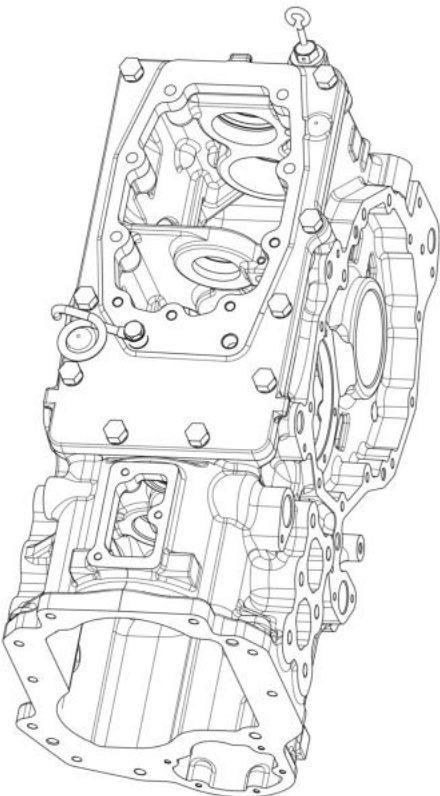

07110A-1/1

TOP PLATE ASSY.

Sr.	Model	Item Code	Description	Qty	Int.	Remarks	Cut Off
1	ALL MODELS	10051264AB	Dowel Pin (8X15)	2			
2	ALL MODELS	10096041BA	Intermediate Plate for Lift	1			
3	ALL MODELS	04030400010	SPRING WASHER B-10	9			
4	ALL MODELS	20003244AB	HEX SCREW M12*1.75*35	9			
5	ALL MODELS	10012570AA	BONDED SEAL FOR M12	2			
6	ALL MODELS	10022906AD	VENT BREATHER ASSY	1		INTERCHANGEABLE WITH 10039290AA (ROHS)	
7	ALL MODELS	10017612AA	BENJO BOLT	1		INTERCHANGEABLE WITH 200000366A