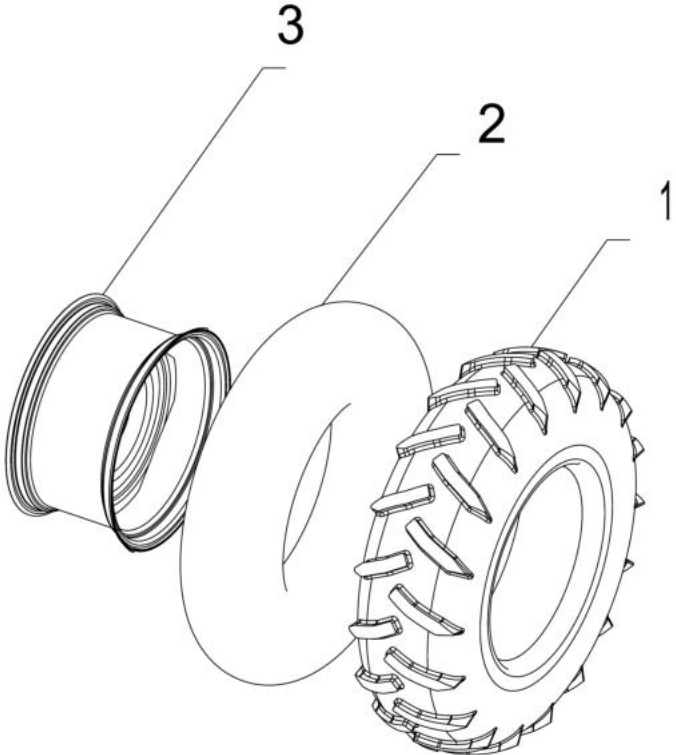

25110A-1/1

FRONT WHEEL

Sr.	Model	Item Code	Description	Qty	Int.	Remarks	Cut Off
1	ALL MODELS	10054485AA	FRONT RIM ASSY 24HP-4X12 (SILVER)	2			
1	ALL MODELS	10052515AA	FRONT RIM ASSY 24HP	2			
2	ALL MODELS	10054177AA	TR FRONT 6.00-12 6PR BKT TR171 TT	2			
3	ALL MODELS	10054179AA	TR FRONT 6.00/6-12 TR-15 TUBE	2