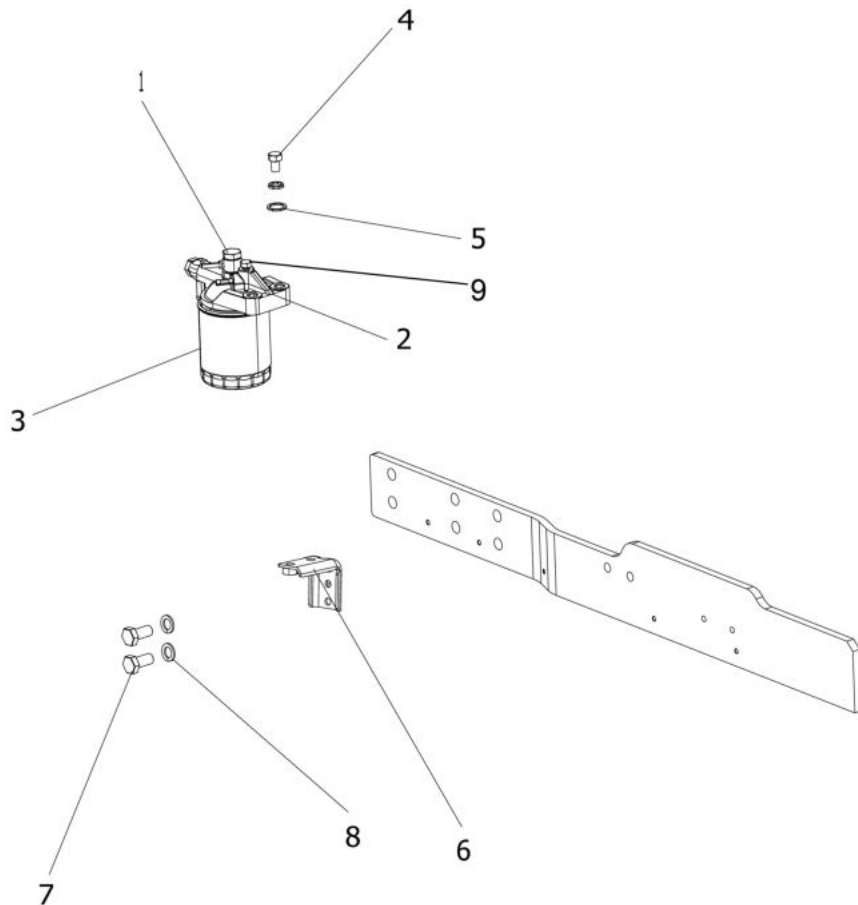

17130A-1/1

FUEL FILTER ASSY

Sr.	Model	Item Code	Description	Qty	Int.	Remarks	Cut Off
1	ALL MODELS	04080100014	BENJO BOLT M14*1.5*26	1			
2	ALL MODELS	703008118C	FUEL FILTER BODY_GARDEN TRACK	1			
3	ALL MODELS	703008219A	FUEL FILTER CARTRIDGE_GARDEN TRACK	1			
4	ALL MODELS	04040710045	H.H.BOLT M10X45-Z	2			
5	ALL MODELS	20005518AA	SPRING WASHER B-10 TYPE A IS: 3067-1972	2			
6	ALL MODELS	300006906A	FUEL FILTER MTG BKT	1			
7	ALL MODELS	20004154AB	HEX SCREW M12X1.25X25	2		INTERCHANGEABLE WITH 20005557AA (ROHS)