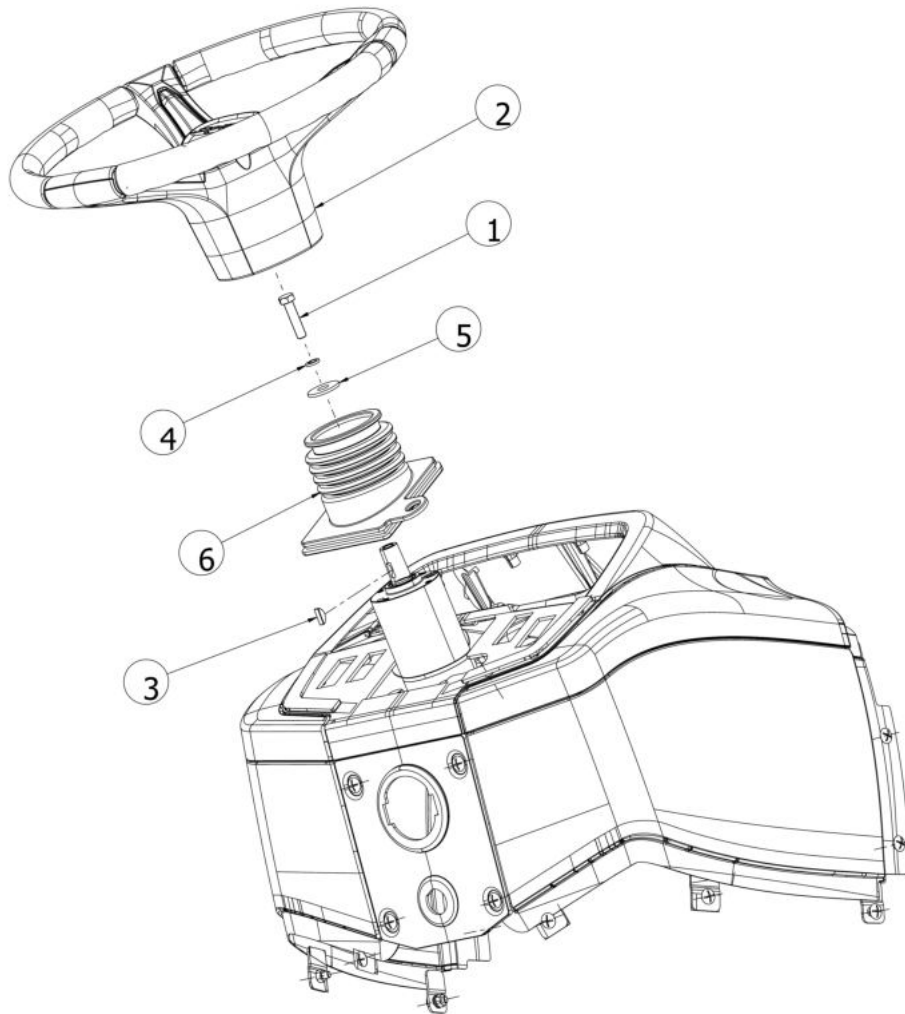

23110A-1/1

STEERING WHEEL ASSY.

Sr.	Model	Item Code	Description	Qty	Int.	Remarks	Cut Off
1	ALL MODELS	20003286AB	HEX SCREW M8x1.25x35 (8-8) SA2JS	1		INTERCHANGEABLE WITH 20005567AA (ROHS)	
2	ALL MODELS	300096386B	STEERING WHEEL ASSY - HST	1			
3	ALL MODELS	10053083AA	WOODRUF KEY	1			
4	ALL MODELS	04030600010	PLAIN WASHER DIA 10.5 *DIA 30 *2. 5	1			
5	ALL MODELS	04030400008	SPRING WASHER B-8	1			
6	ALL MODELS	300001998B	STEERING BELLOW	1