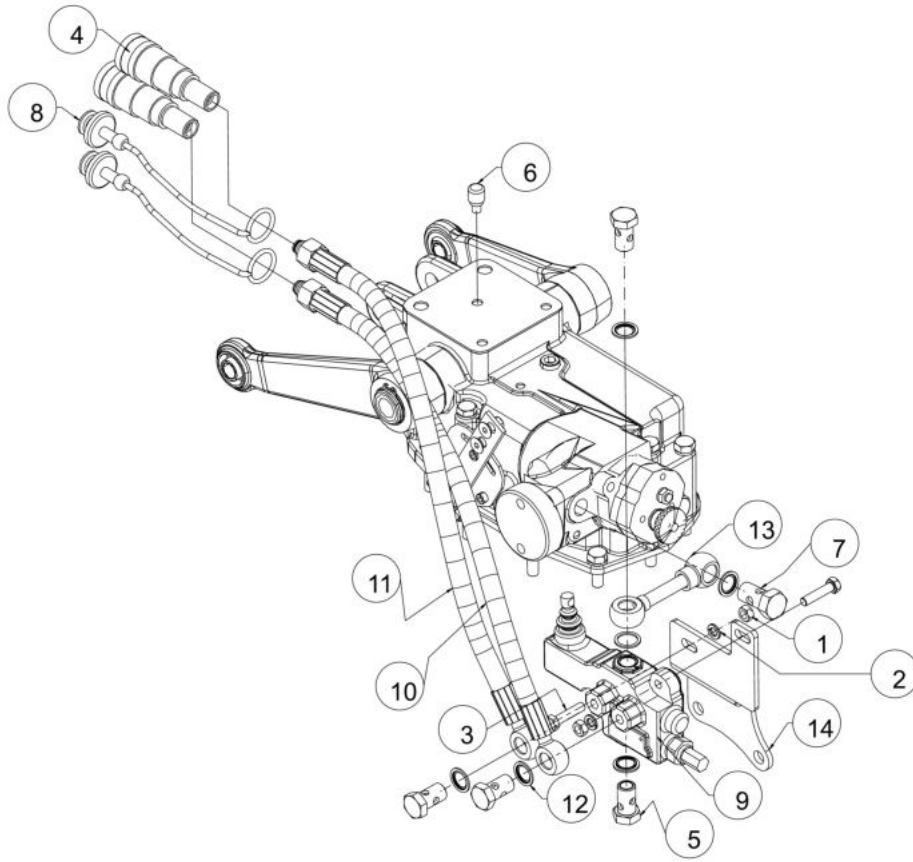

10110A-1/1

1DA DCV ASSY.

Sr.	Model	Item Code	Description	Qty	Int.	Remarks	Cut Off
1	ALL MODELS	20003355AB	HEX NUT M8X1.25 -8 SA2JS	2		INTERCHANGEABLE WITH 200000391A (ROHS)	
2	ALL MODELS	20003670AC	SPRING WASHER B-8 TYPE-A IS: 3063-1972	2			
3	ALL MODELS	20003286AB	HEX SCREW M8x1.25x35 (8-8) SA2JS	2		INTERCHANGEABLE WITH 20005567AA (ROHS)	
4	ALL MODELS	10037635AA	FEMALE QUICK CONNECT COUPLING-1/2"BSP	2		INTERCHANGEABLE WITH 300032029A (ROHS)	
5	ALL MODELS	10024269AA	BANJO BOLT Ø16.3X34(19TPI)	4			
6	ALL MODELS	10051330AA	BREATHER ASSY	1