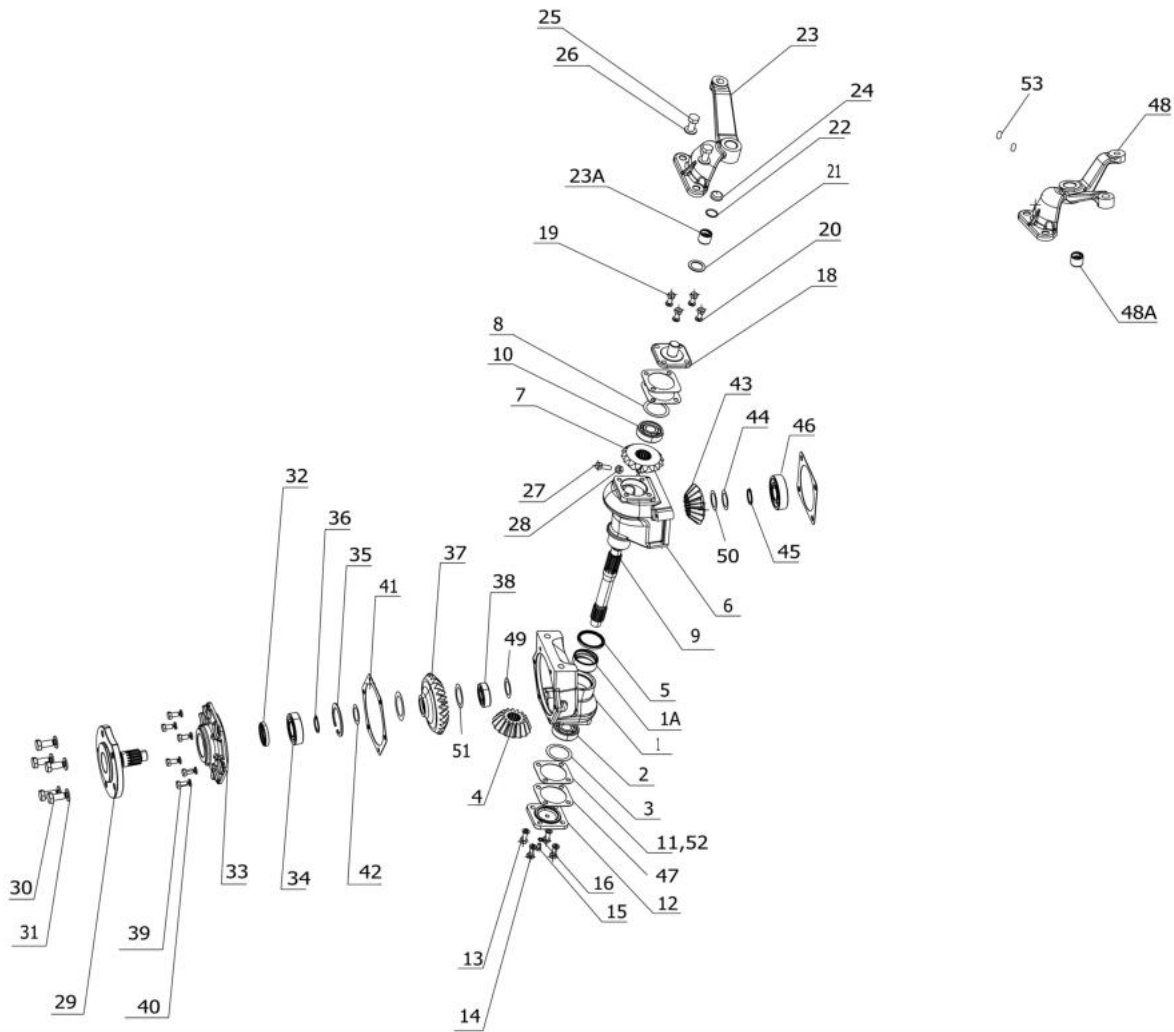

20120A-1/2

FRONT AXLE- STUB AXLE & COVER ASSY

Sr.	Model	Item Code	Description	Qty	Int.	Remarks	Cut Off
1+1A	ALL MODELS	10051257AJ	ASSY. FRONT AXLE HSG.	2		INTERCHANGEABLE WITH 10051257BE (ROHS)	
1	ALL MODELS	10051007AI	FRONT AXLE HSG.	2			
1A	ALL MODELS	10051256AD	BUSH(FRONT AXLE HSG.)	2			
2	ALL MODELS	20004333AA	TAPPER ROLLER BEARING 30304	2			
3	ALL MODELS	10051312AA	SHIM(GEAR Z-16)-0.20	1			
3(i)	ALL MODELS	10051313AA	SHIM(GEAR Z-16)-0.30	1			
3(ii)	ALL MODELS	10051314AA	SHIM(GEAR Z-16)-0.50	1