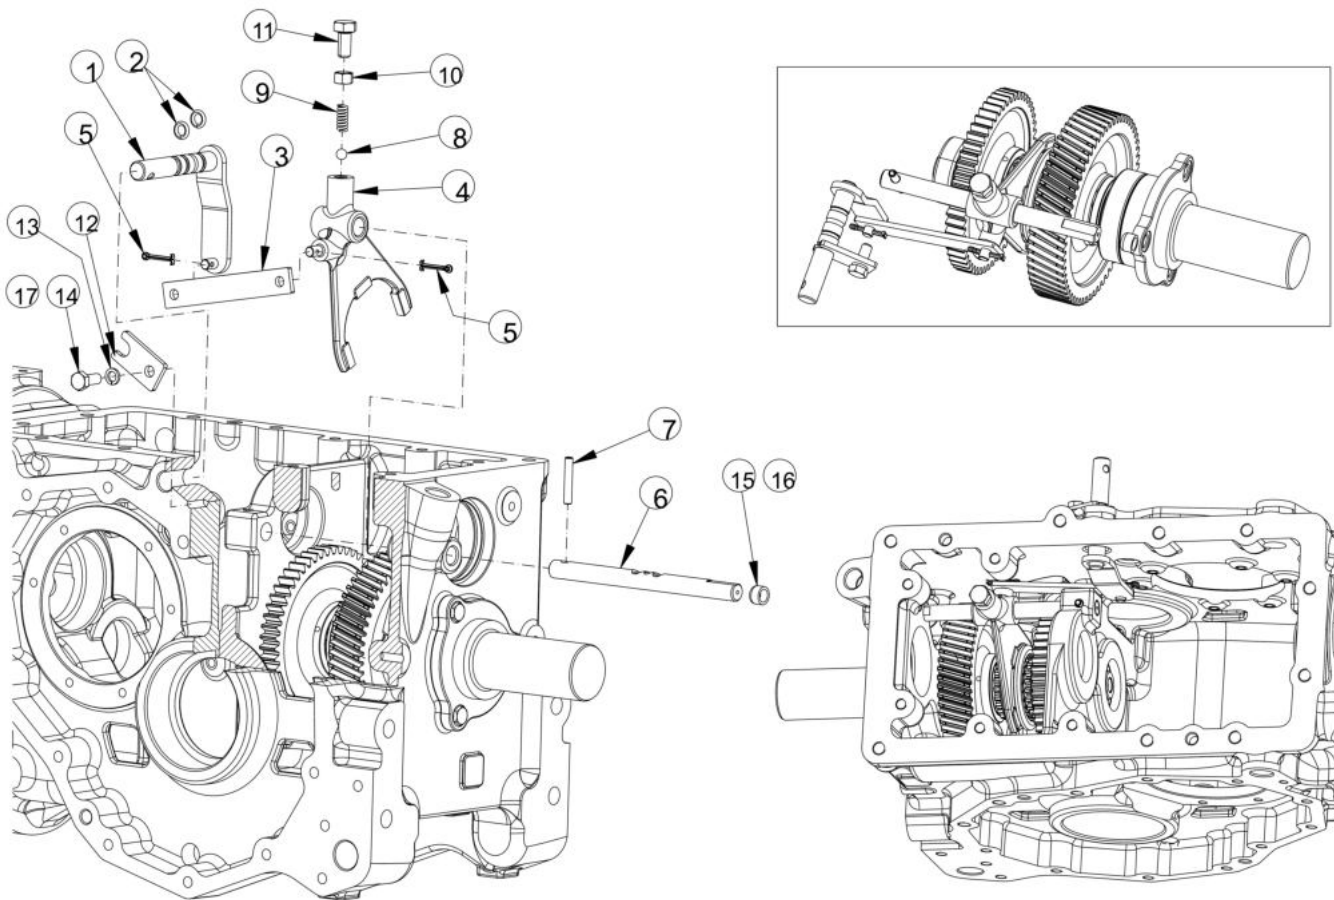

07180A-1/1

PTO FORK ASSY.

Sr.	Model	Item Code	Description	Qty	Int.	Remarks	Cut Off
1	ALL MODELS	10096120AB	Pivot Lug PTO	1			
2	ALL MODELS	20004141AC	O-RING Ø10.6X Ø2.3	2			
3	ALL MODELS	10096733AA	Link PTO shifter	1			
4	ALL MODELS	300001849A	Fork PTO 9+3	1			
5	ALL MODELS	04010103025	SPLIT PIN DIA 3.2*25	2		INTERCHANGEABLE WITH 20005528AA (ROHS)	
6	ALL MODELS	10096763AA	Shifter Rod PTO	1			
7	ALL MODELS	10020864AB	BALL 8 DIA GRADE 20 IS:2898	1