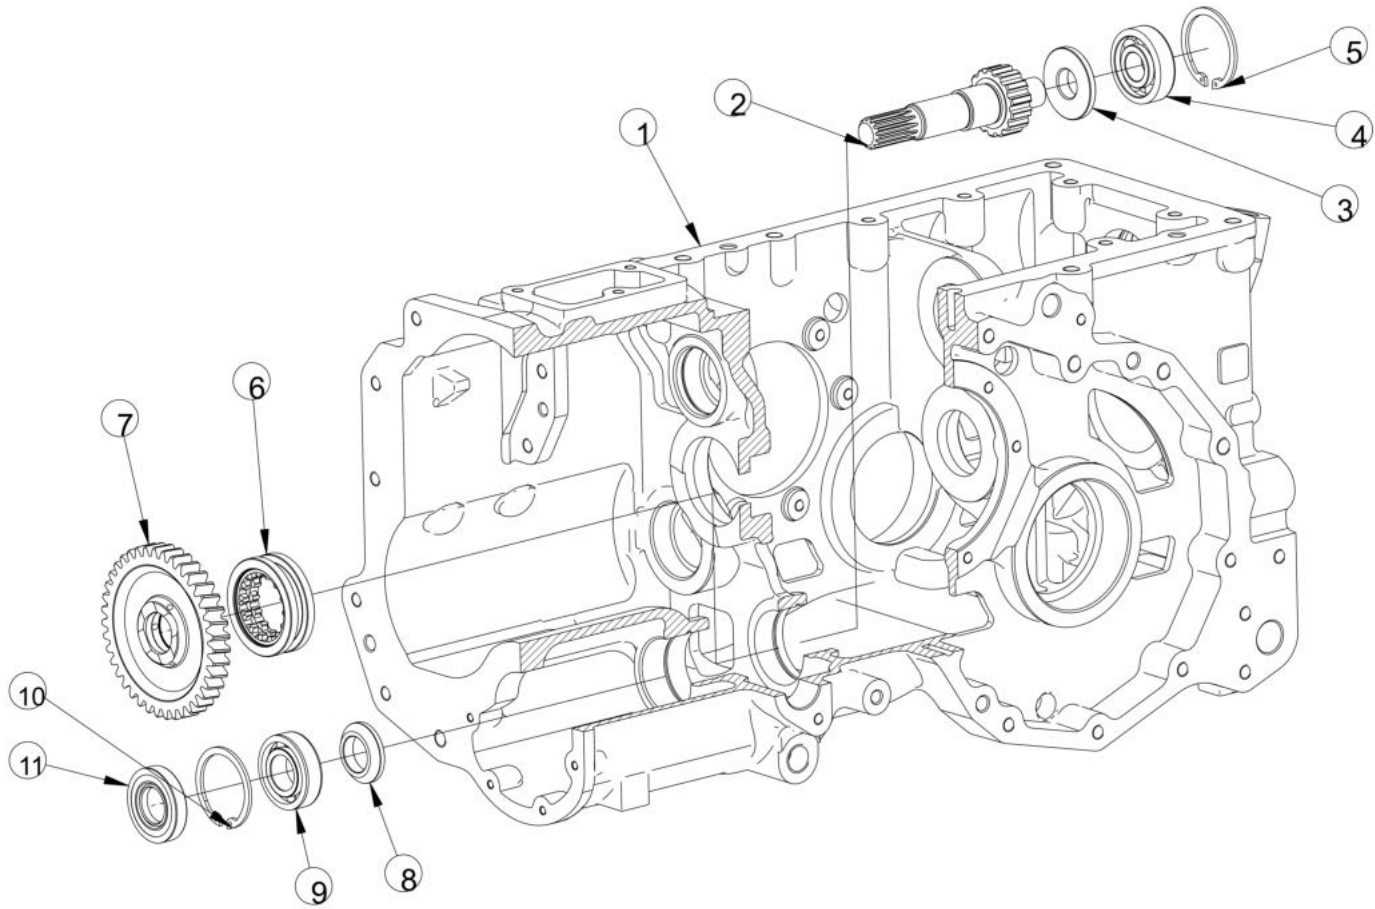

05170A-1/1

4WD SHAFT SUB ASSY.

Sr.	Model	Item Code	Description	Qty	Int.	Remarks	Cut Off
1	ALL MODELS	10096019AD	Transmission HSG.	1			
2	ALL MODELS	10096269AC	4WD Output Shaft	1			
3	ALL MODELS	10096449AA	SPACER 2 FOR 4WD OUTPUT SHAFT	1			
4	ALL MODELS	20003477AB	BALL BEARING 6304	1			
5	ALL MODELS	20005668AA	Internal Circlip B-52 H (IS-3075)	1			
6	ALL MODELS	10096282AB	Shifter Sleeve 4WD	1			
7	ALL MODELS	10096276AC	Driven Gear 4WD Z-39	1			
8	ALL MODELS	10096275AA	Spacer 1 for 4WD Output Shaft	1