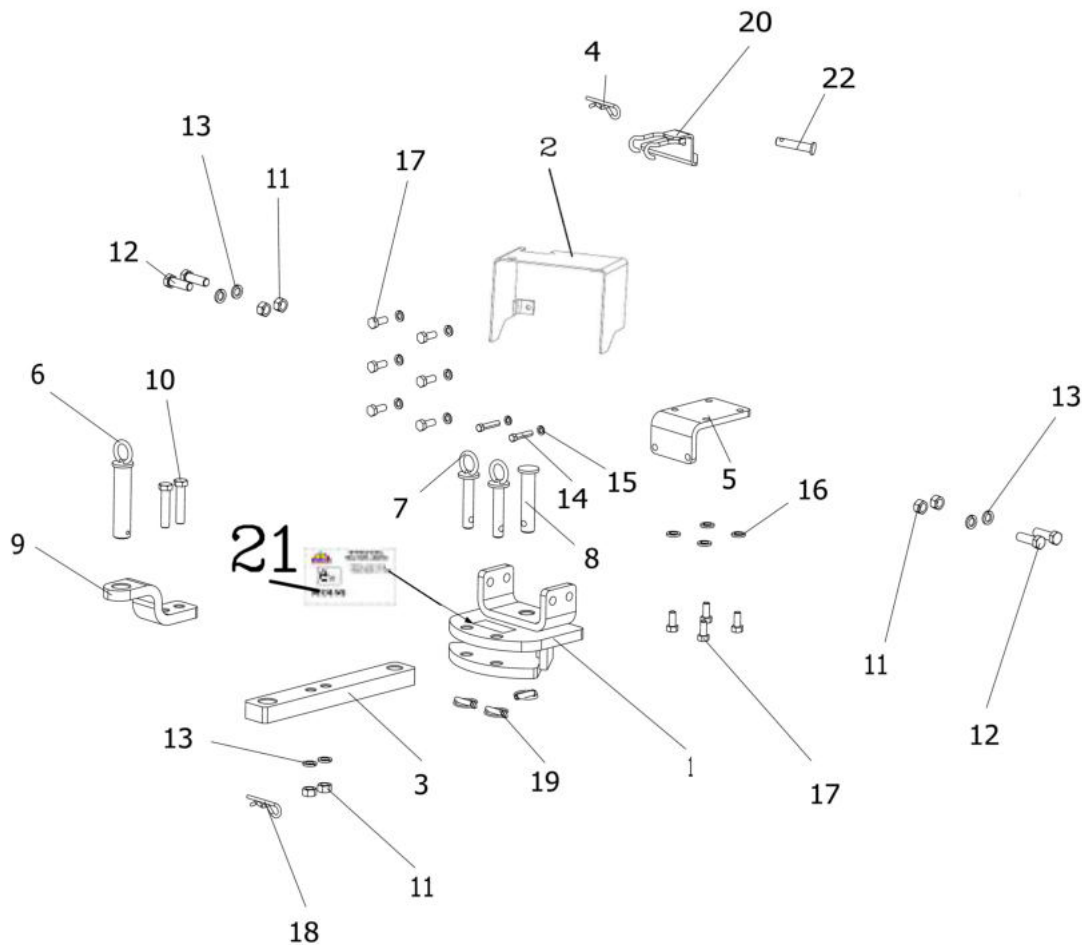

21120A-1/1

SWINGING DRAW BAR

Sr.	Model	Item Code	Description	Qty	Int.	Remarks	Cut Off
1	ALL MODELS	10054148AA	SWINGING DRAW BAR	1			
2	ALL MODELS	10096431AA	PTO GUARD ASSY	1			
3	ALL MODELS	10054149AA	SWINGING BAR	1			
4	ALL MODELS	20002461AA	BEATA PIN	1			
5	ALL MODELS	10051270AA	BUSH PIN FOR REAR TOE HOOK	1			
6	ALL MODELS	10054151AA	PIN(DIA32.5)	1			
7	ALL MODELS	10054152AA	PIN(DIA19.5)	2			
8	ALL MODELS	10054153AA	PIN(DIA25.5)	1