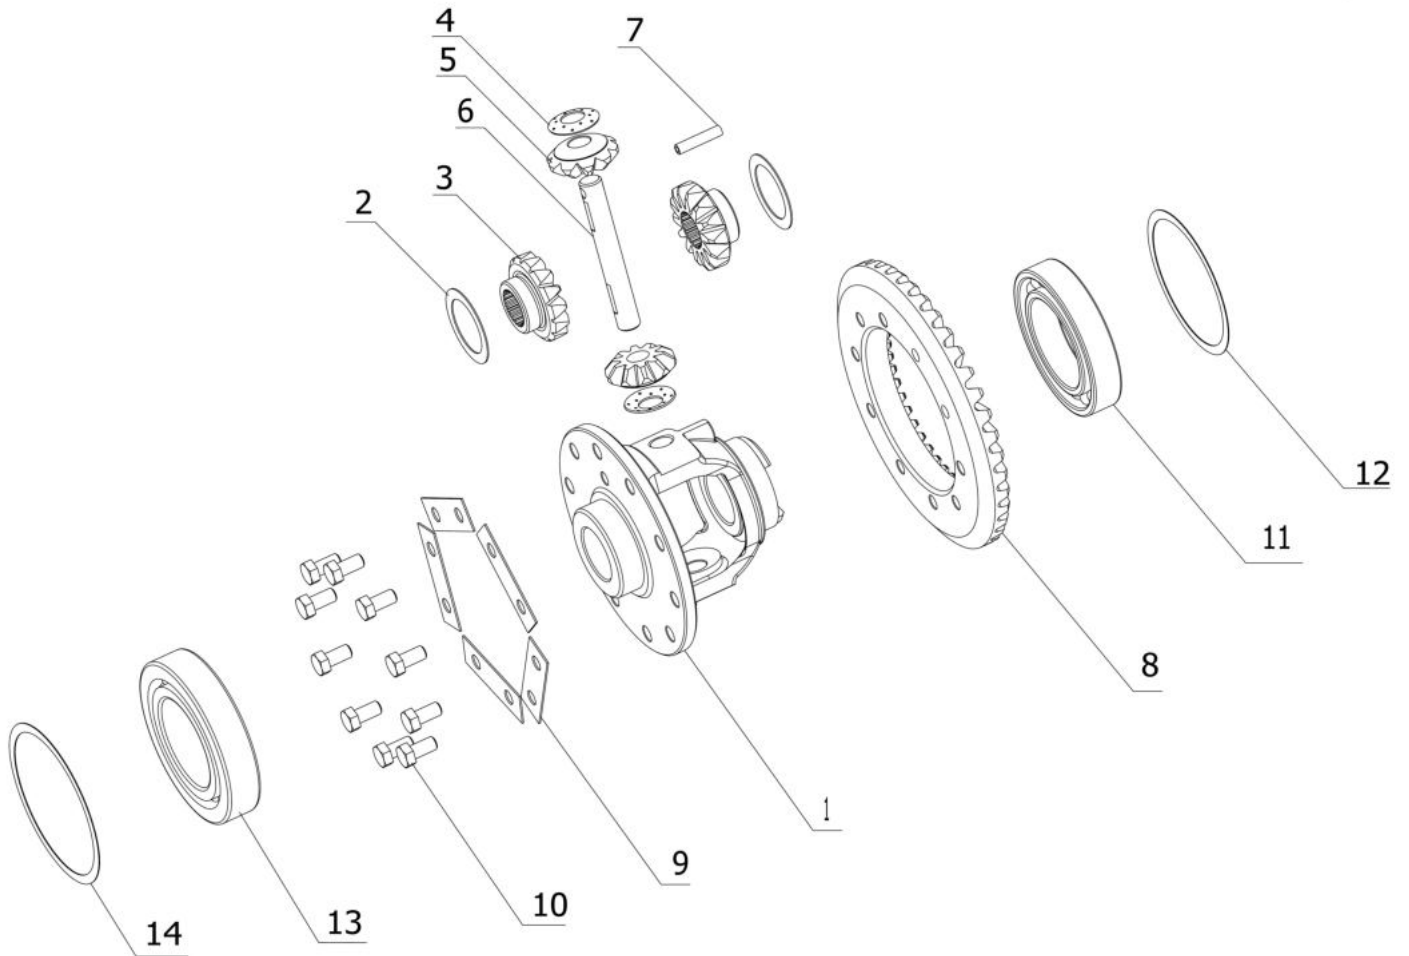

20110A-1/1

FRONT AXLE-CAGE ASSY

Sr.	Model	Item Code	Description	Qty	Int.	Remarks	Cut Off
1	ALL MODELS	10052748AA	DIFF. CAGE	1			
2	ALL MODELS	10030009AC	DIFFERENTIAL SIDE GEAR LINER	2			
3	ALL MODELS	10030005AG	DIFFERENTIAL SIDE GEAR (14T)	2			
4	ALL MODELS	10030008AD	DIFFERENTIAL PINION LINER	2			
5	ALL MODELS	10030006AF	DIFFERENTIAL PINION GEAR (10T)	2			
6	ALL MODELS	10050833AB	PINION SHAFT	1			
7	ALL MODELS	20004150AA	SPRING COTTER SLEEVE(Dia 6X28)	1			
8	ALL MODELS	10030240AD	GEAR RING	1		APN 10051363AE (C. W&T.P SET CODE)