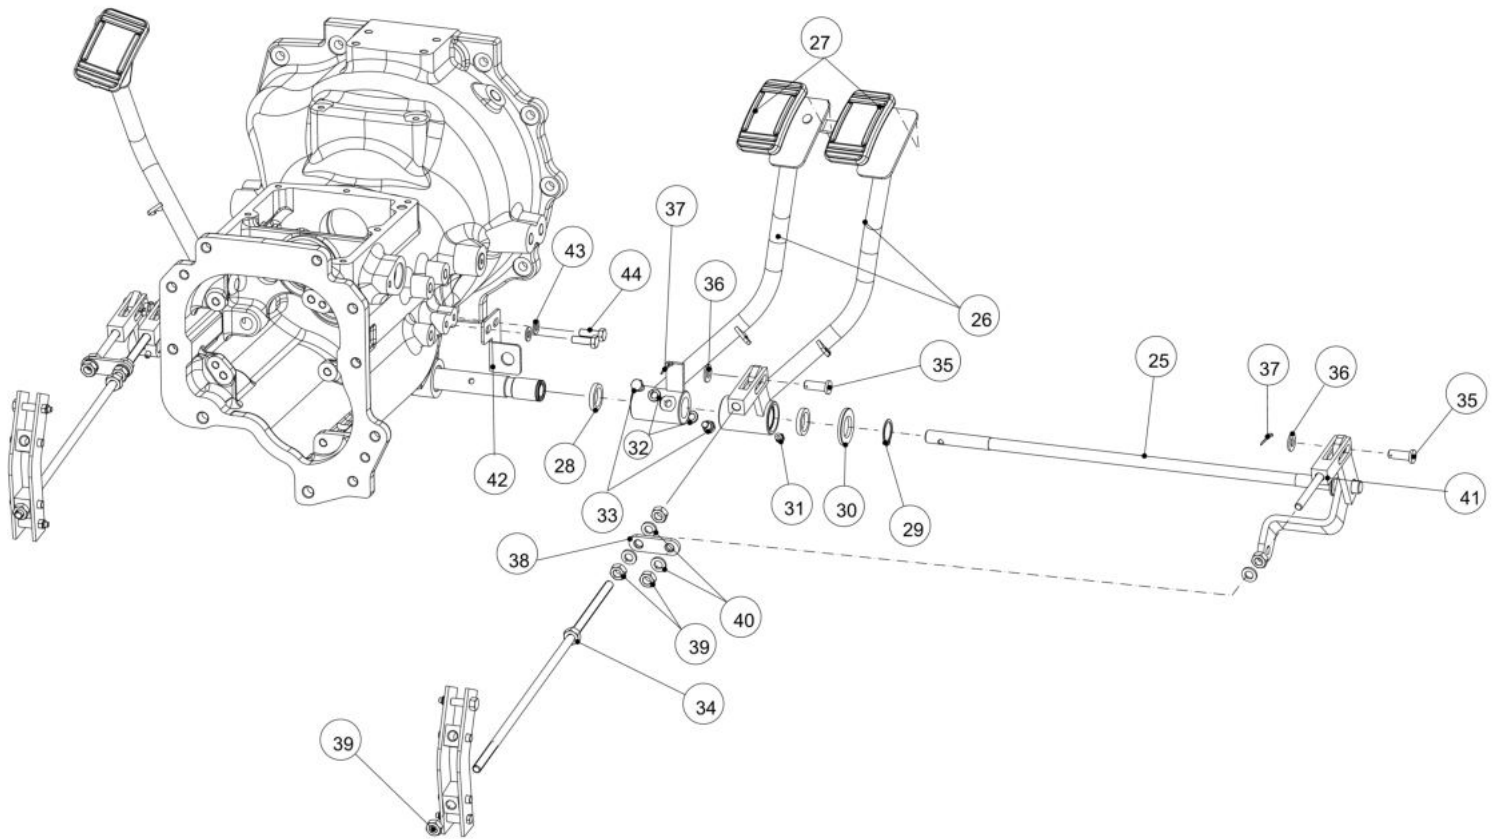

18110A-2/2

BRAKE & CLUTCH PEDAL ASSY.

Sr.	Model	Item Code	Description	Qty	Int.	Remarks	Cut Off
25	ALL MODELS	300075841B	PARKING BRAKE SHAFT	1			
26	ALL MODELS	300080512B	BRAKE PEDAL ASSY LH & RH	1			
27	ALL MODELS	300038260A	BRAKE RUBBER PAD	3			
28	ALL MODELS	10051143AA	FELT RING	2			
29	ALL MODELS	20004134AA	EXTERNAL CIRCLIP A - 25	1			
30	ALL MODELS	20004133AB	3/CD WASHER DIA 26 *DIA 44*4	1			
31	ALL MODELS	20003460AB	CONICAL HEAD GREASE NIPPLE B M8X1 IS:4009 (PART-II)	1			
32	ALL MODELS	20005517AA	SPRING WASHER B-8 TYPE A IS: 3067-1972	2