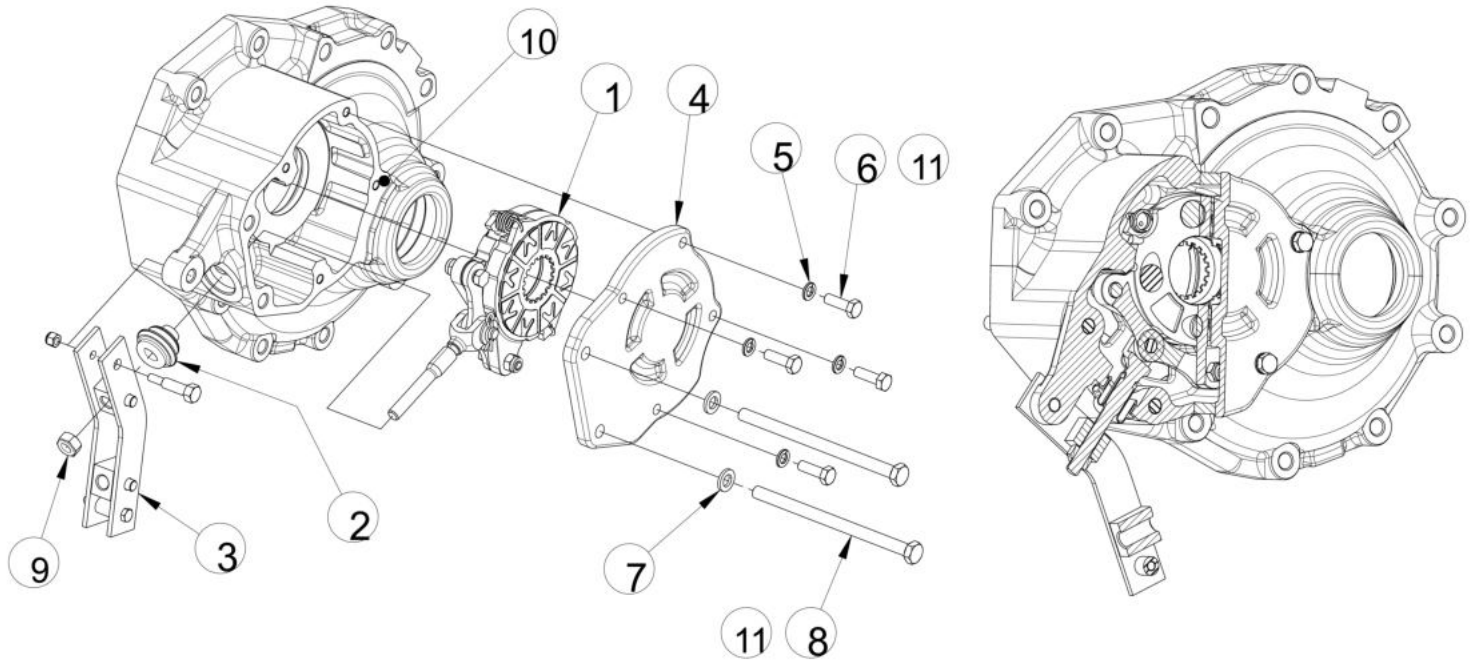

09120A-1/1

BRAKE ASSY. MTG. ON TRUMPET HSG.

Sr.	Model	Item Code	Description	Qty	Int.	Remarks	Cut Off
1	ALL MODELS	-	Brake Sub Assembly	1			
2	ALL MODELS	30012297A	BRAKE RUBBER BOOT	1			
3	ALL MODELS	10052624CA	Bracket for OIB Brake	1			
4	ALL MODELS	300037330A	BRAKE COVER LH	1			
5	ALL MODELS	04030400010	SPRING WASHER B-10	4			
6	ALL MODELS	20002016AC	Hex. head screw M10 x 1.5 x 30 8-8	4		INTERCHANGEABLE WITH 20005562AA (ROHS)	
7	ALL MODELS	04030400010	SPRING WASHER B-10	2			
8	ALL MODELS	20005109AA	HEX BOLT M10X1.5X158-8.8 SA4NS	2