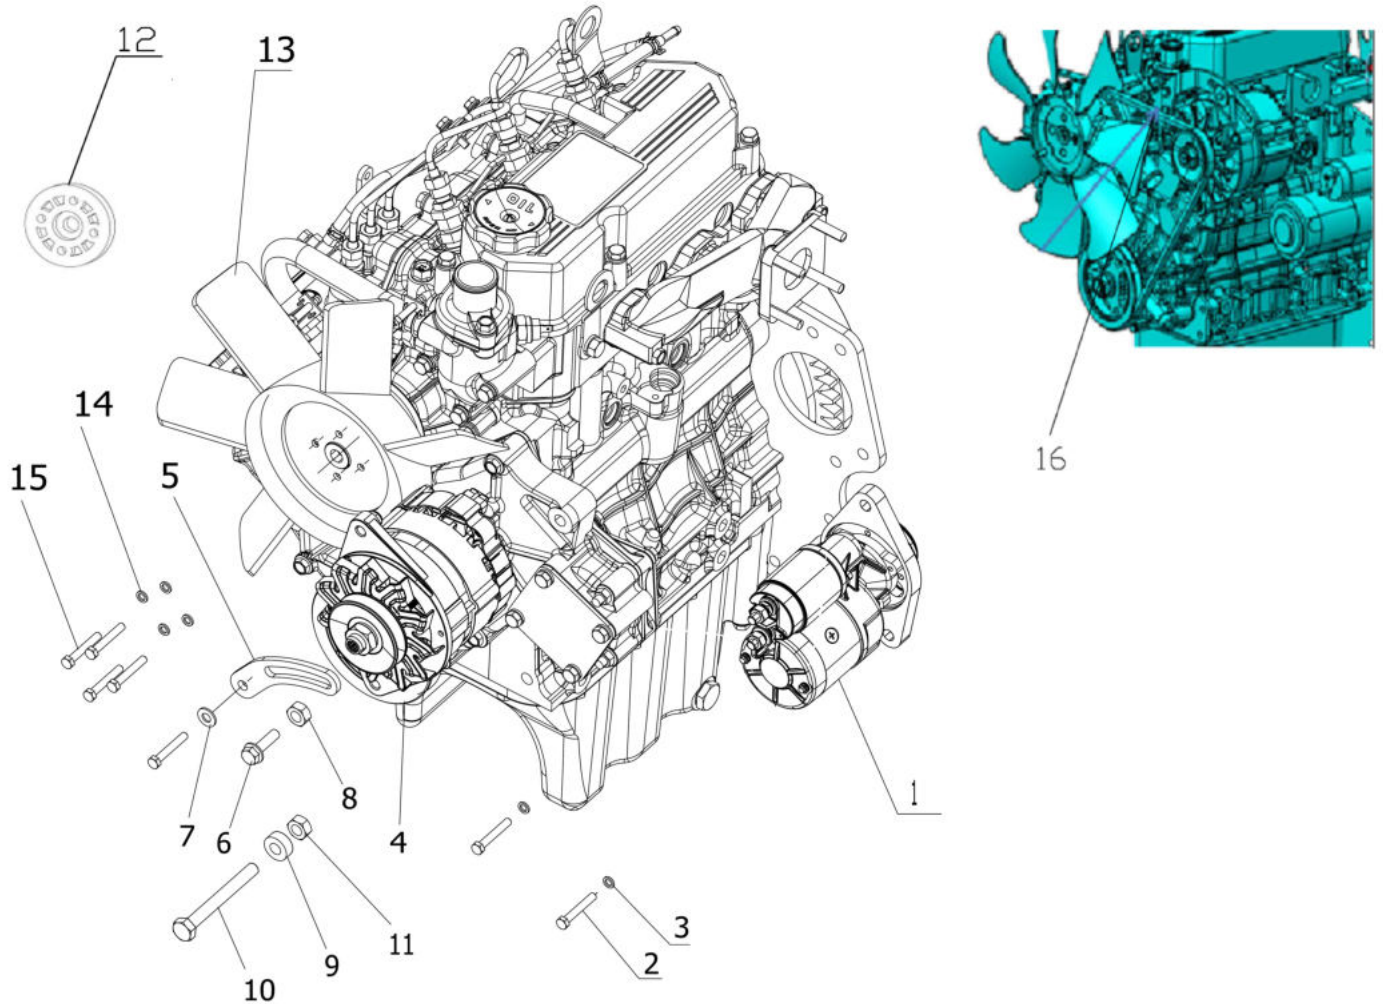

26130A-1/1

ALTERNATOR & STARTER ASSY

Sr.	Model	Item Code	Description	Qty	Int.	Remarks	Cut Off
1	ALL MODELS	803010085A	STARTER MOTOR ASSY. (GT-26 MISTUBISHI)	1			
2	ALL MODELS	04040110025	HEX HEAD SCREW M10X1.5 - 25 8.8 SA2JS-Z	2		INTERCHANGEABLE WITH 20005553AA (ROHS)	
3	ALL MODELS	04030300010	PUNCHED WASHER M10	2		INTERCHANGEABLE WITH 20005611AA (ROHS)	
4	ALL MODELS	803010050B	ALTERNATOR ASSY. (26HP)	1			
5	ALL MODELS	703010009A	ALTERNATOR STRUT_(26HP)	1			
7	ALL MODELS	04030600008	PLAIN WASHER DIA 8.4 *DIA 17*1.6	1