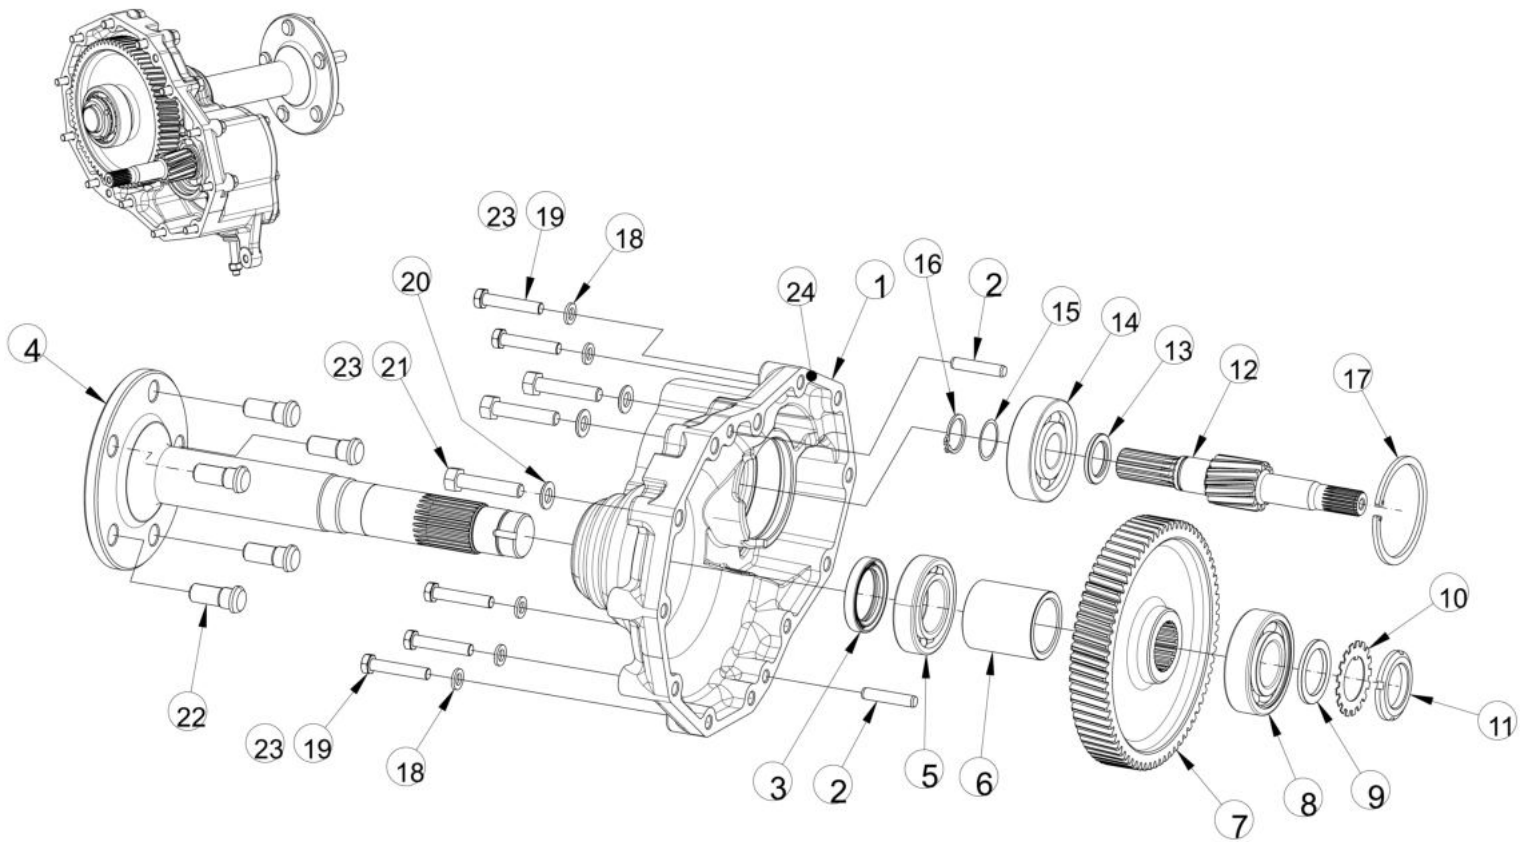

08110A-1/1

TRUMPET HOUSING SUB ASSY.

Sr.	Model	Item Code	Description	Qty	Int.	Remarks	Cut Off
1	ALL MODELS	300084255B	REAR AXLE HSG. (LH)	1			
2	ALL MODELS	10055668AA	DOWEL PIN DIA 10X20	2			
3	ALL MODELS	20003306AC	OIL SEAL (F4D 48X65X10)	1			
4	ALL MODELS	300083794A	Rear Axle Shaft	1			
5	ALL MODELS	04000145085	DEEP GROOVE BALL BEARING 6209	1			
6	ALL MODELS	10096260CA	SPACER LONG REAR AXLE	1			
7	ALL MODELS	300003627B	Bull Gear Left	1			
8	ALL MODELS	20003880AA	BALL BEARING 6308NR	1