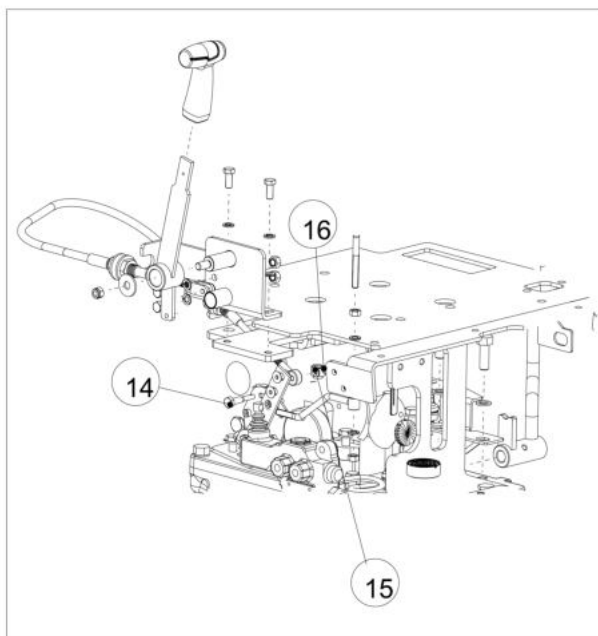

11110A-1/1

OPERATING SECTOR

Sr.	Model	Item Code	Description	Qty	Int.	Remarks	Cut Off
1	ALL MODELS	300078714A	POSITION LEVER MTG BKT	1			
2	ALL MODELS	20005624AA	M/CD WASHER B8	2			
3	ALL MODELS	20005517AA	SPRING WASHER B-8 TYPE A IS: 3067-1972	2			
4	ALL MODELS	20005565AA	HEX HEAD SCREW M8X1.25X20 -8.8 SA4GS	2			
5	ALL MODELS	300079488B	WIRE MTG BKT	1			
6	ALL MODELS	20005517AA	SPRING WASHER B-8 TYPE A IS: 3067-1972	2			
7	ALL MODELS	20005565AA	HEX HEAD SCREW M8X1.25X20 -8.8 SA4GS	2			
8	ALL MODELS	20005504AA	HEX NUT M8X1.25 -8 SA4GS	2