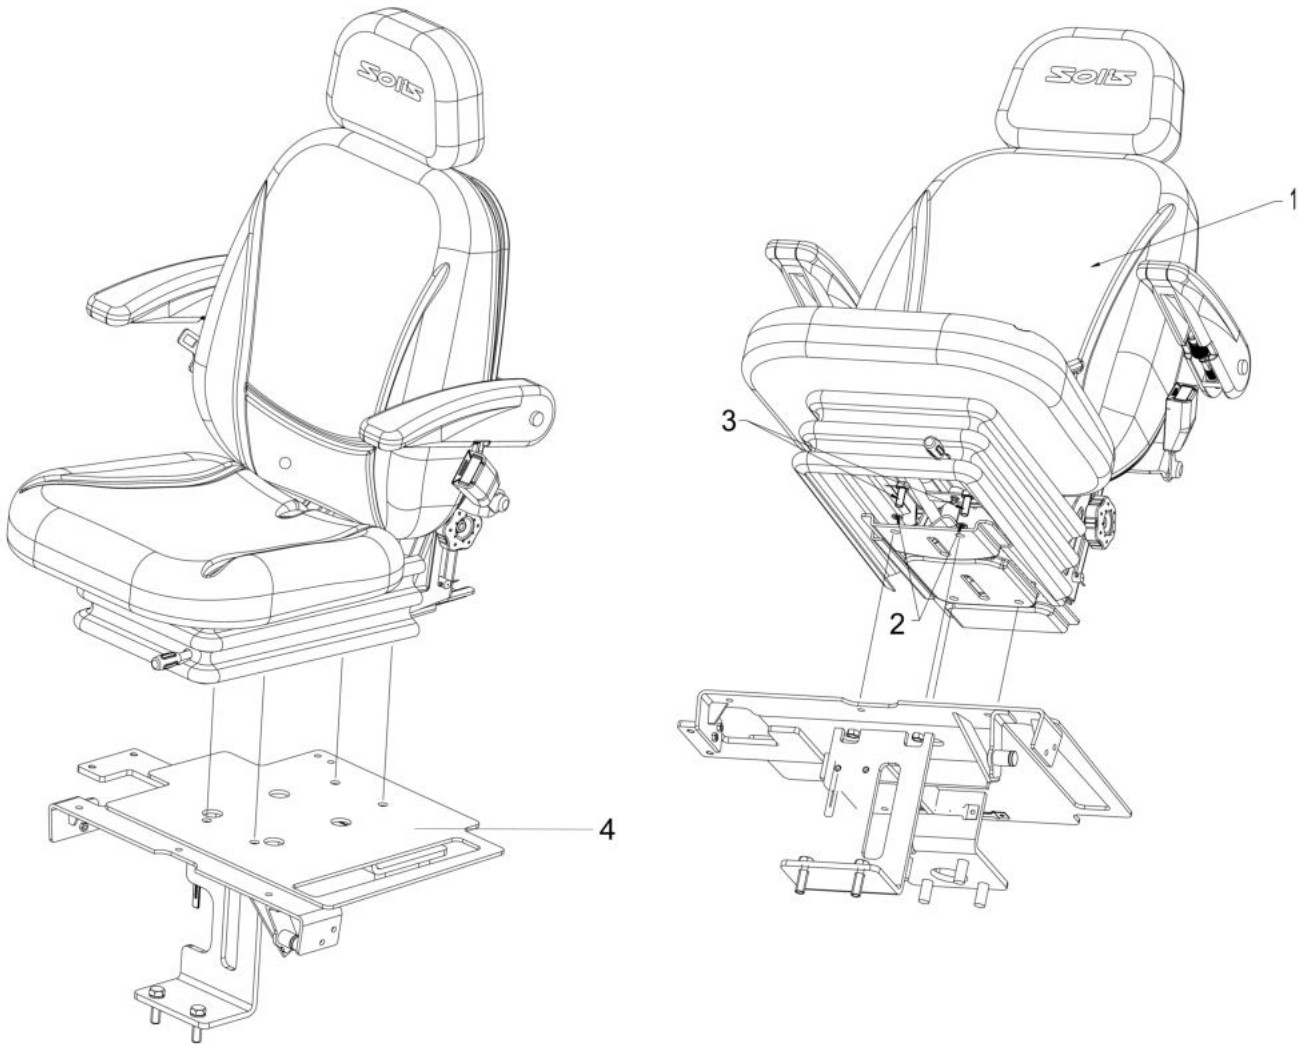

14110A-1/1

DRIVER SEAT

Sr.	Model	Item Code	Description	Qty	Int.	Remarks	Cut Off
1	ALL MODELS	300111418A	DRIVER SEAT	1			
2	ALL MODELS	20003670AC	SPRING WASHER B-8	4			
3	ALL MODELS	20004078AD	HEX.HEAD SCREW M10X1.25X25	4		INTERCHANGEABLE WITH 20005558AA (ROHS)	
4	ALL MODELS	300078399B	SEAT MTG BKT	1