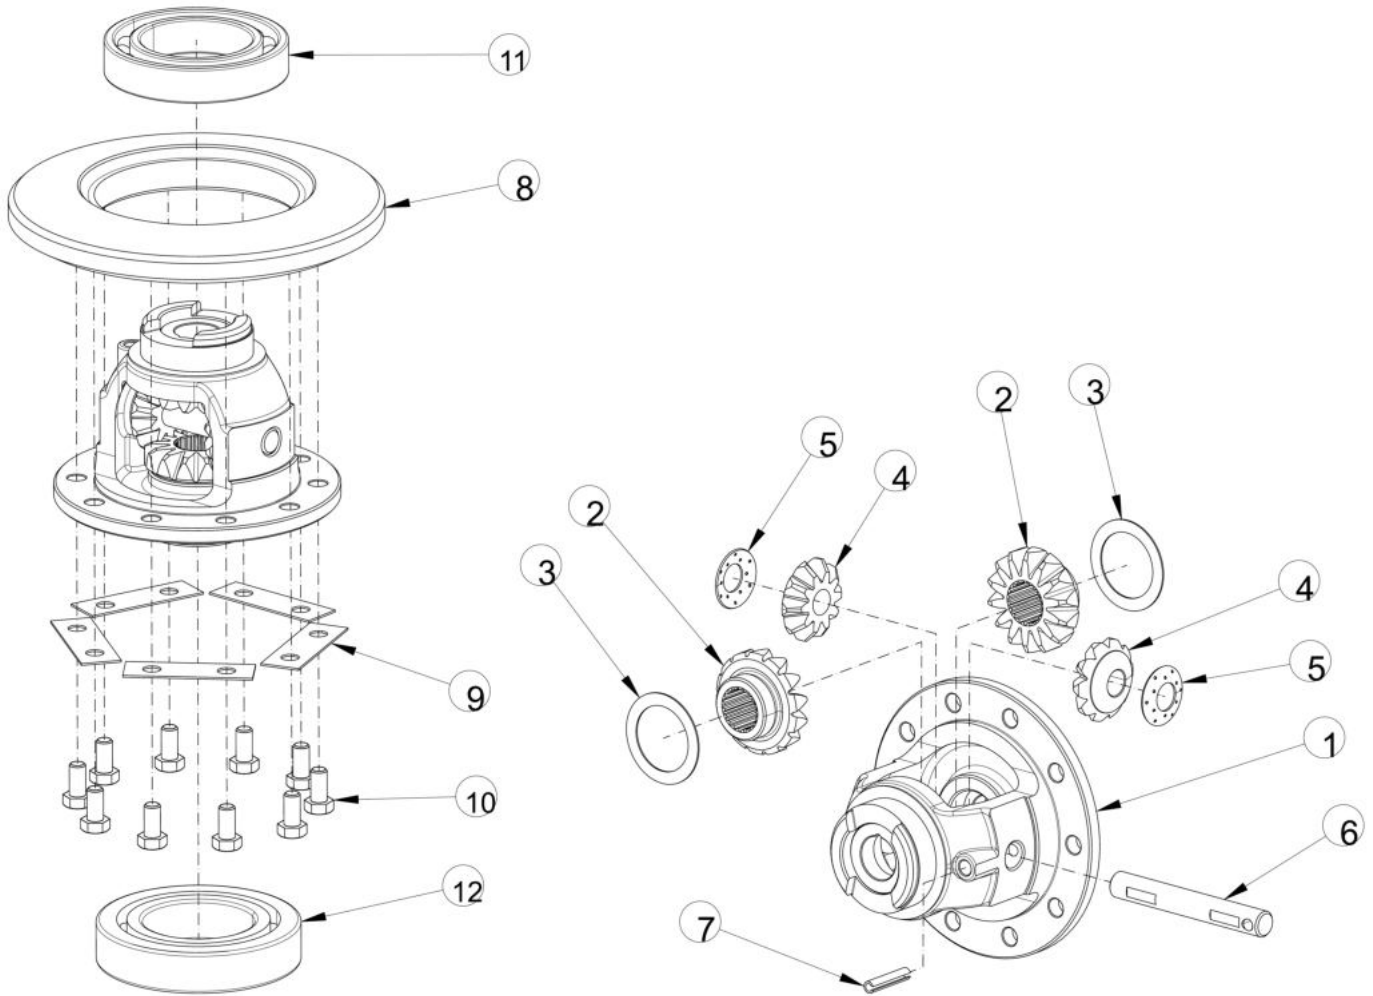

07140A-1/1

DIFF. CAGE ASSY.

Sr.	Model	Item Code	Description	Qty	Int.	Remarks	Cut Off
1	ALL MODELS	300124887A	DIFF CAGE Assembly	1			
2	ALL MODELS	10030005AG	DIFFERENTIAL SIDE GEAR (14T)	2			
3	ALL MODELS	10030009AC	DIFFERENTIAL SIDE GEAR LINER	2			
4	ALL MODELS	10030006AF	DIFFERENTIAL PINION GEAR (10T)	2			
5	ALL MODELS	10030008AD	DIFFERENTIAL PINION LINER	2			
6	ALL MODELS	10050833AB	Pinion Shaft	1			
7	ALL MODELS	20004150AA	Spring cotter sleeve(dia 6X28)	1			
8	ALL MODELS	10096156AB	CROWN WHEEL	1