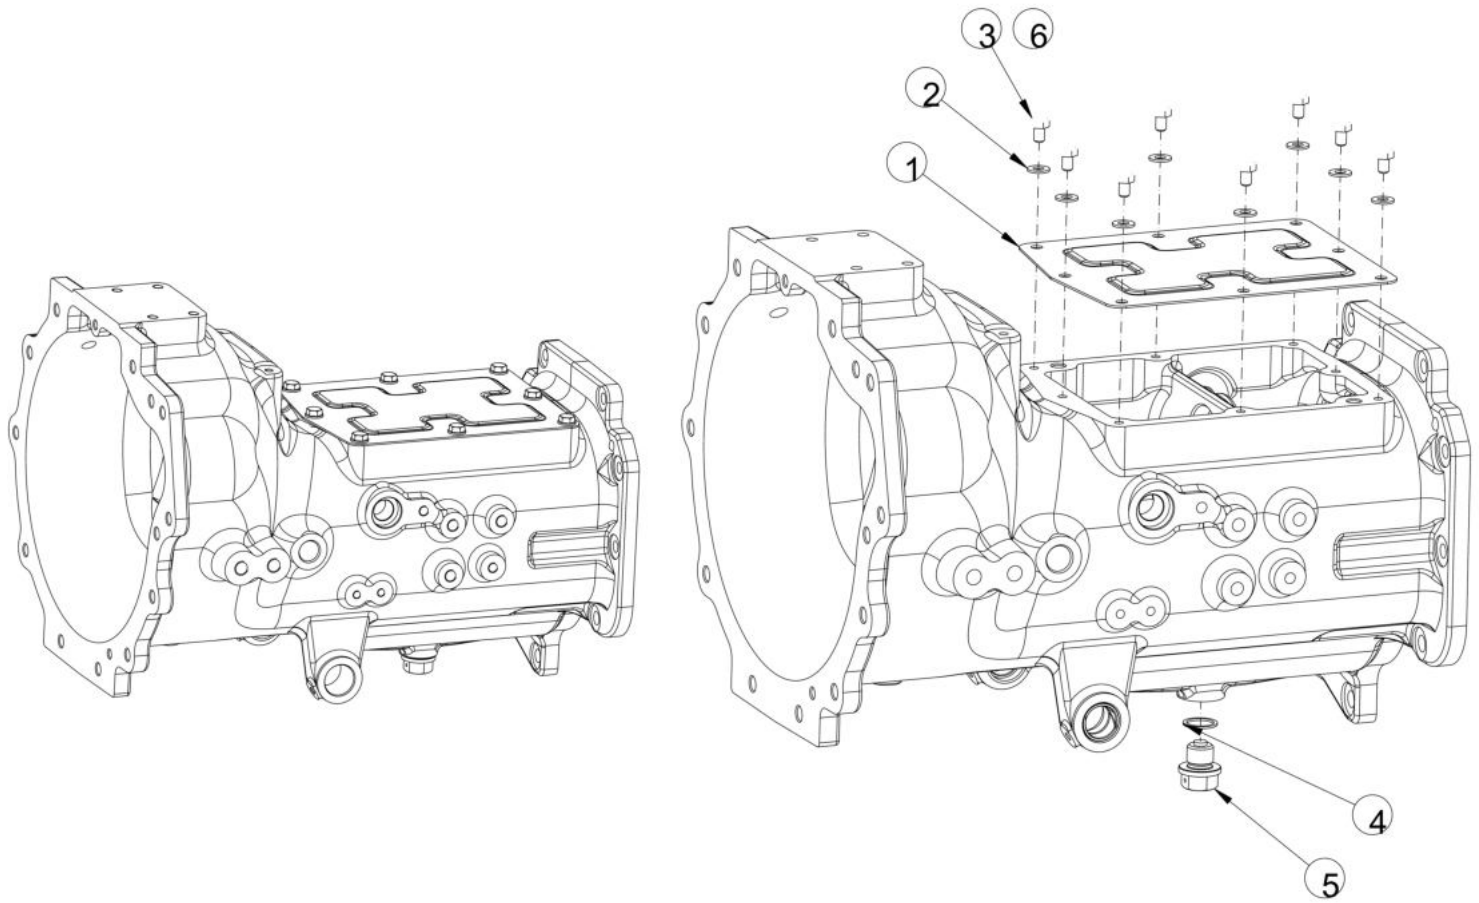

04110A-1/1

CLUTCH HSG. TOP PLATE & DRAIN PLUG ASSY.

Sr.	Model	Item Code	Description	Qty	Int.	Remarks	Cut Off
1	ALL MODELS	300000650A	Top Cover Plate for Clutch Hsg	1			
2	ALL MODELS	20004935AB	PLAIN WASHER DIA 8.4 *DIA 17*1.6	8			
3	ALL MODELS	20004356AA	HEX SCREW M8X1.25X12 8.8 SA3NS	8			
4	ALL MODELS	04031021026	SEALING WASHER DIA 21* DIA26*1.5	1			
5	ALL MODELS	10096037AA	Drain Plug	1