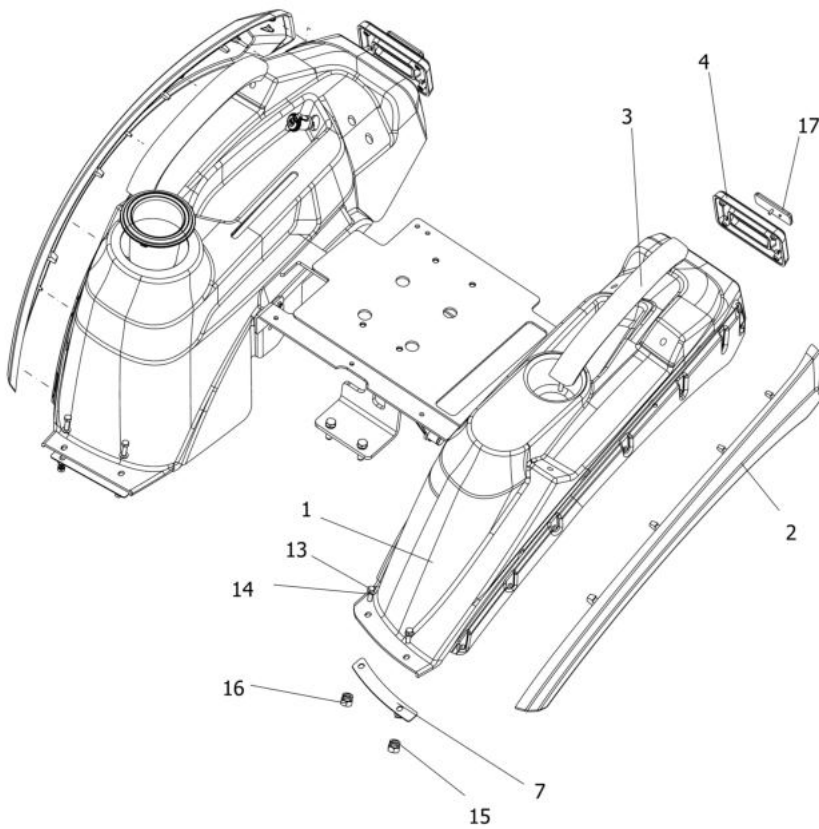

12120A-1/1

FENDER LH ASSY.

Sr.	Model	Item Code	Description	Qty	Int.	Remarks	Cut Off
1	ALL MODELS	300062182B	FENDER ASSY LH WITH HOLE	1			
2	ALL MODELS	300047715B	HST_FENDER_SIDE CLADDING_LH	1			
3	ALL MODELS	300061851B	FENDER HANDLE LH	1			
4	ALL MODELS	300047718B	REFLECTOR COVER ASSY HST	1			
5	ALL MODELS	04030400005	SPRING WASHER B - 5	8			
6	ALL MODELS	04030600005	PLAIN WASHER DIA 5.3 *DIA 15*1.5	8		INTERCHANGEABLE WITH 300032712A (ROHS)	
7	ALL MODELS	300059324A	FENDER MOUNTING PLATE - LH	1