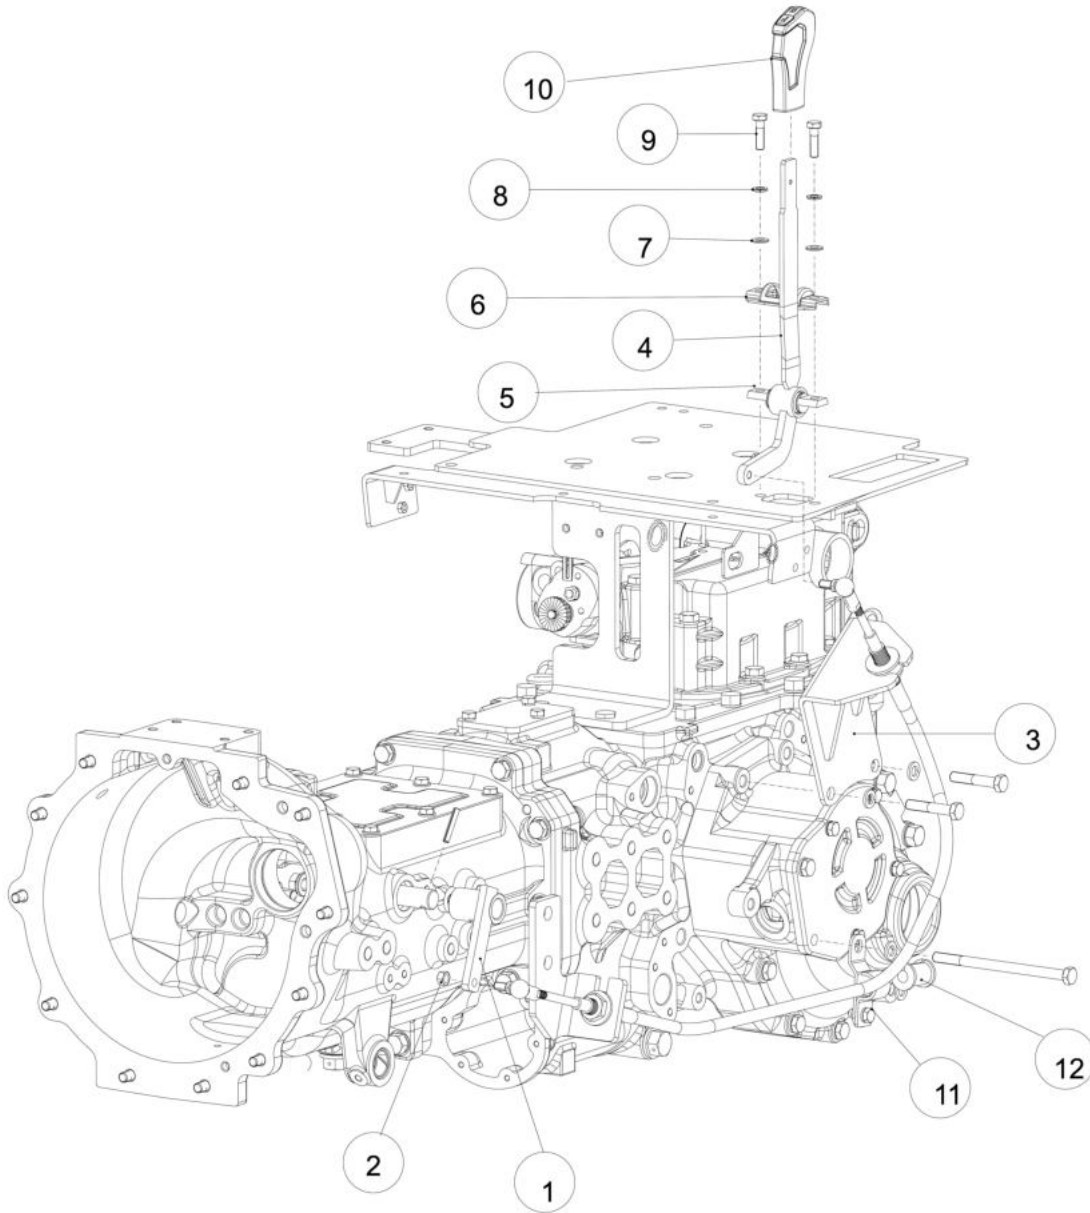

06160A-1/1

SHUTTLE LEVER ASSY.

Sr.	Model	Item Code	Description	Qty	Int.	Remarks	Cut Off
1	ALL MODELS	300077627B	SHUTTLE LEVER HUB ASSY	1			
2	ALL MODELS	20005030AA	SPRING COTTER SLEEVE 6X36 HEAVY DUTY DIN	1			
3	ALL MODELS	300135311A	SHUTTLE LEVER CABLE HOLDING BKT ASSY	1			
4	ALL MODELS	300081581B	SHUTTLE LEVER ASSY UNPAINTED	1			
5	ALL MODELS	10084498AB	SHUTTLE LEVER SHAFT	1			
6	ALL MODELS	10084499AA	COVER FOR SHUTTLE LEVER PIN	1			
7	ALL MODELS	20003934AB	M/C WASHER B8	2			
8	ALL MODELS	20005517AA	SPRING WASHER B-8 TYPE A IS: 3067-1972	2