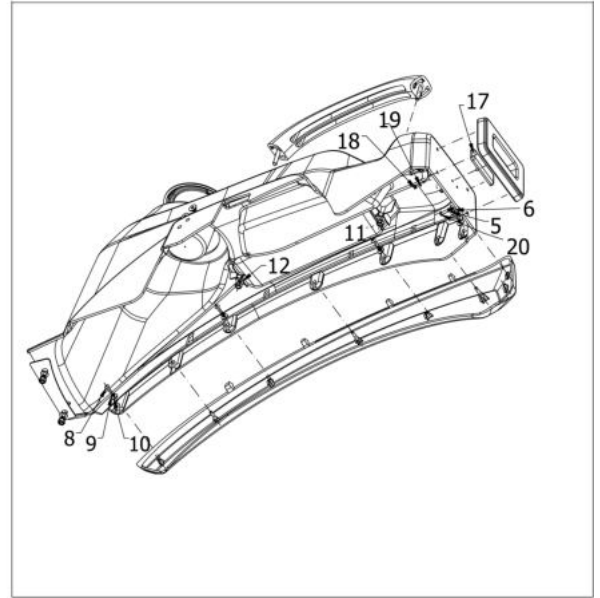

12120A-1/1

FENDER LH ASSY.

Sr.	Model	Item Code	Description	Qty	Int.	Remarks	Cut Off
1	ALL MODELS	300062182B	FENDER ASSY LH WITH HOLE	1			
2	ALL MODELS	300047715B	HST_FENDER_SIDE CLADDING_LH	1			
3	ALL MODELS	300061851B	FENDER HANDLE LH	1			
4	ALL MODELS	300047718B	REFLECTOR COVER ASSY HST	1			
5	ALL MODELS	04030400005	SPRING WASHER B - 5	8			
6	ALL MODELS	04030600005	PLAIN WASHER DIA 5.3 *DIA 15*1.5	8		INTERCHANGEABLE WITH 300032712A (ROHS)	
7	ALL MODELS	300059324A	FENDER MOUNTING PLATE - LH	1